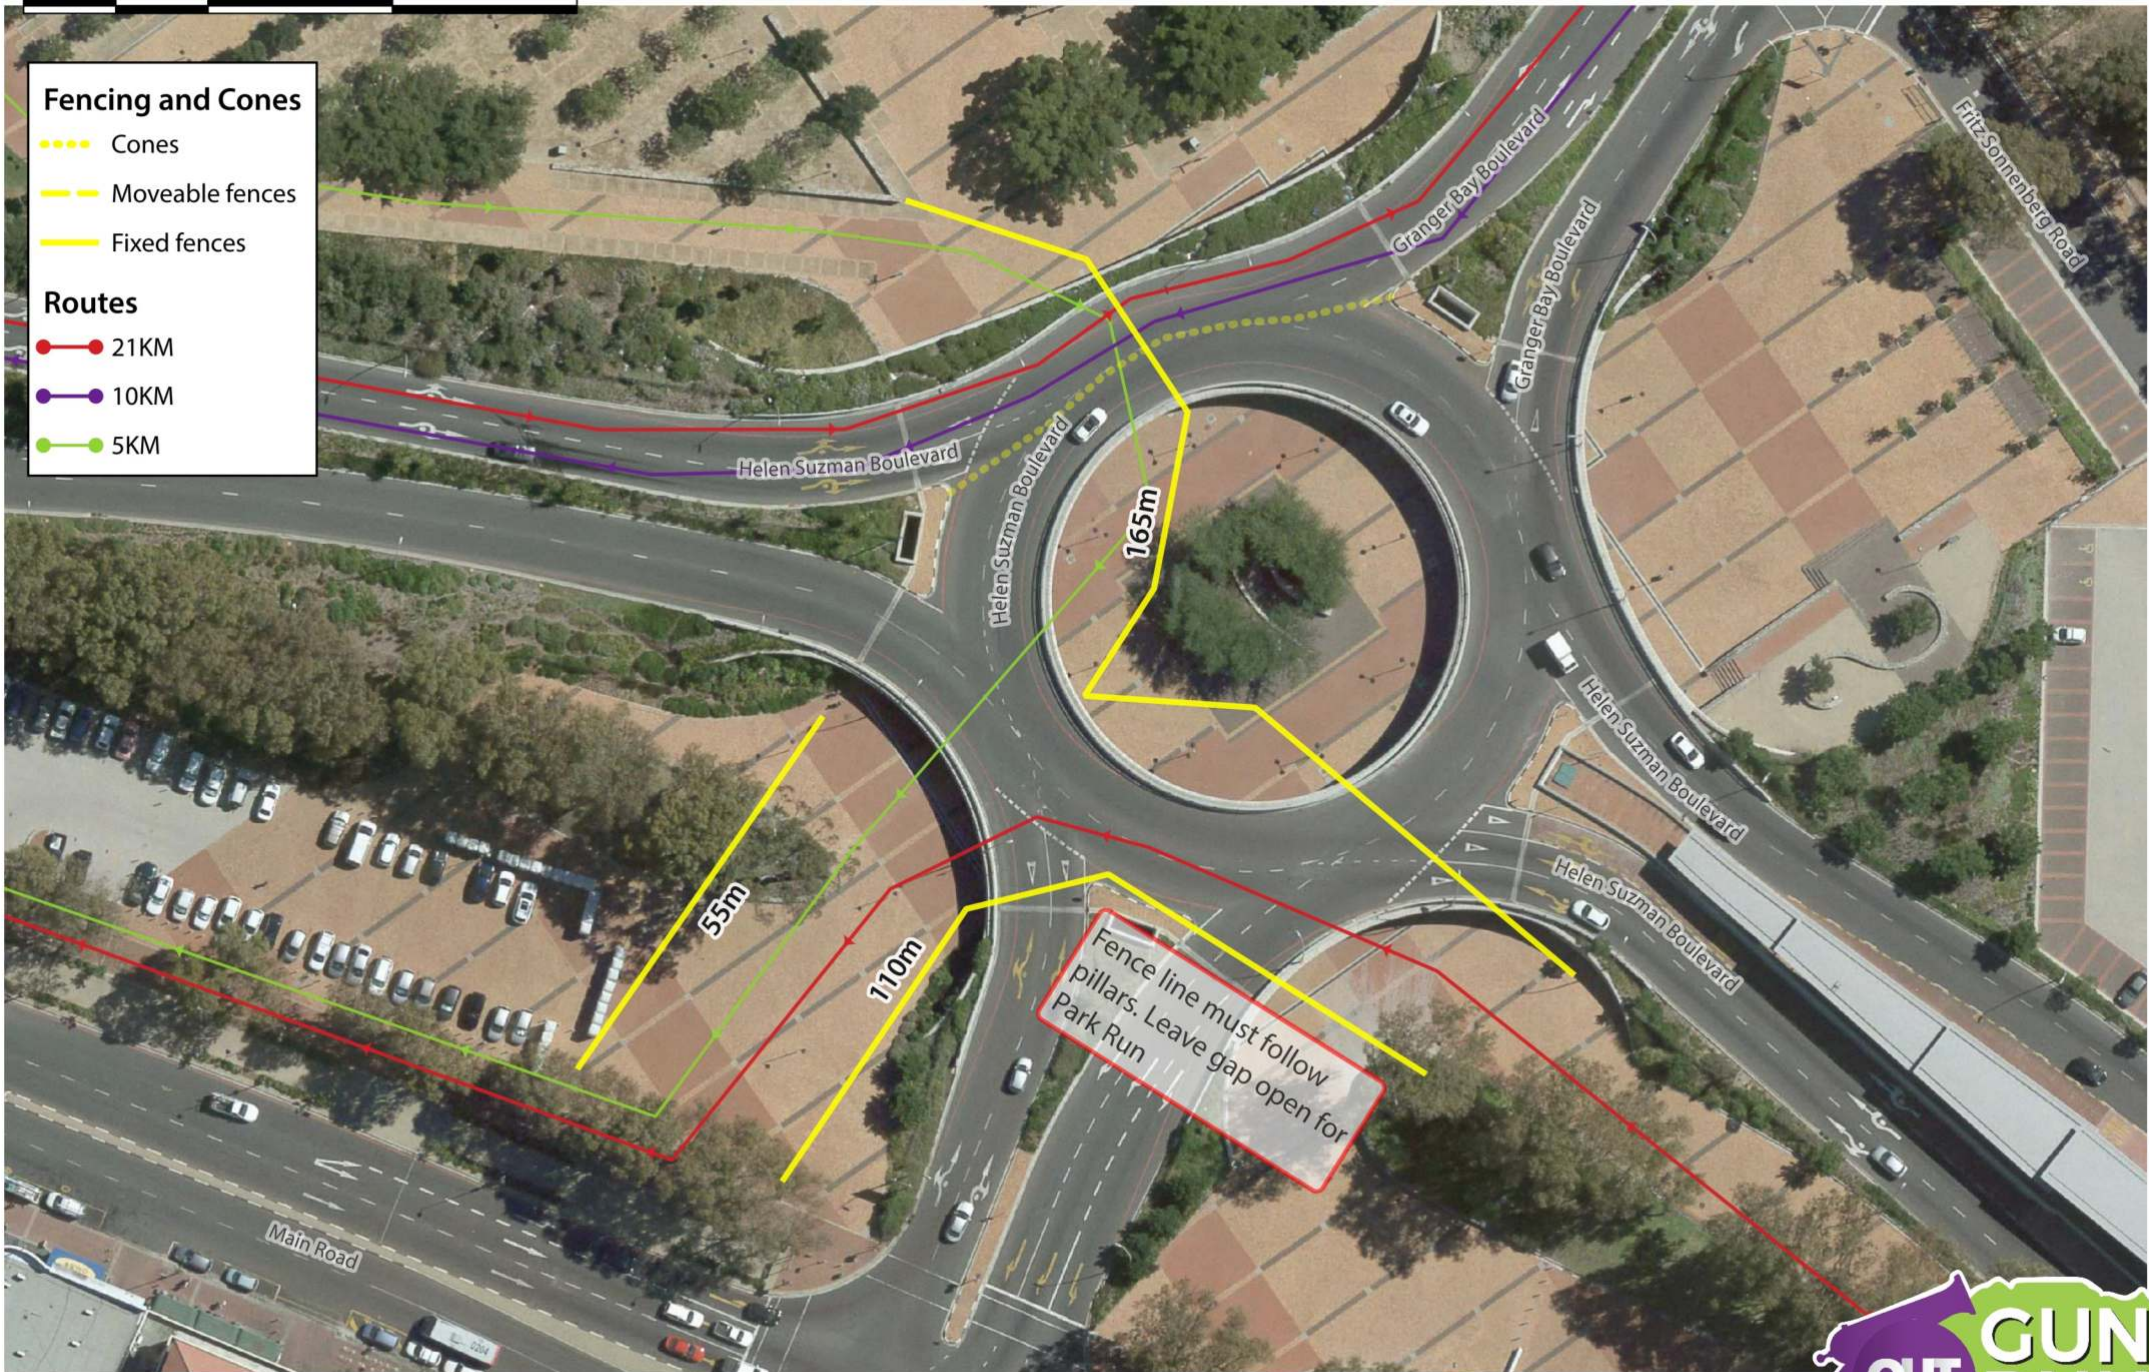

### Routes

- 21KM
- 10KM
- 5KM

**Fencing and Cones**

- ..... Cones
- - - Moveable fences
- Fixed fences

**Routes**

- 21KM
- 10KM
- 5KM

Drive-Thru

20m  
Cones to be laid out after the 21KM runners have passed.

Granger Bay Boulevard

Fritz Sonnenberg Road

**Fencing and Cones**

- ..... Cones
- - - - Moveable fences
- Fixed fences

**Routes**

- 21KM
- 10KM
- 5KM

Fence line must follow pillars. Leave gap open for Park Run