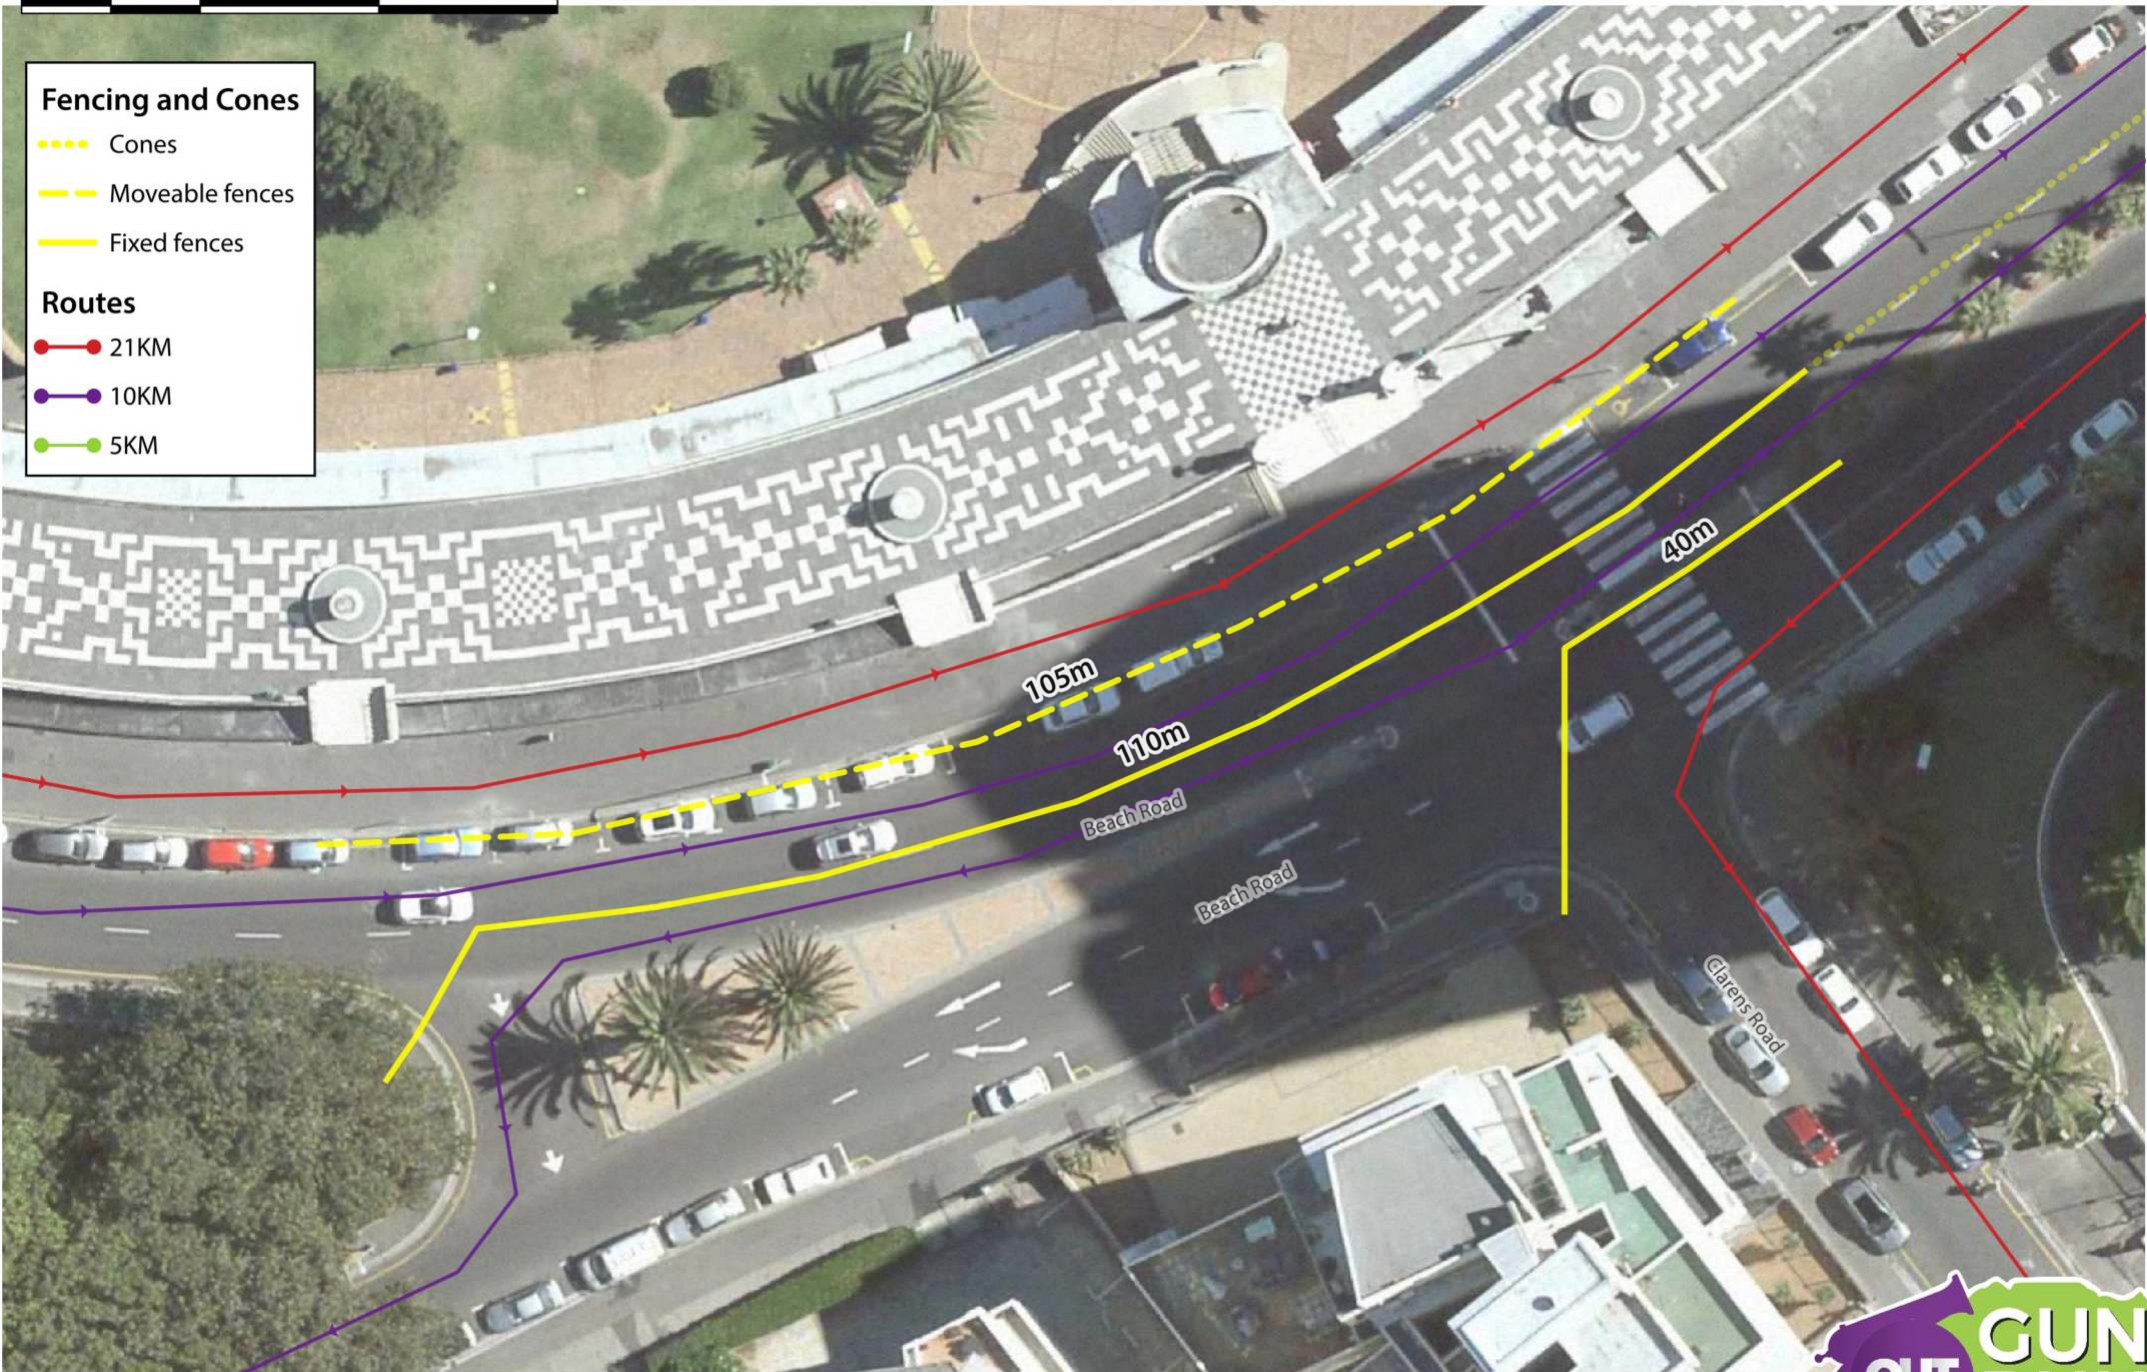

### Routes

- 21KM
- 10KM
- 5KM

- Fencing and Cones**
- ..... Cones
  - - - Moveable fences
  - Fixed fences
- Routes**
- 21KM
  - 10KM
  - 5KM

- Fencing and Cones**
- ..... Cones
  - - - - Moveable fences
  - Fixed fences
- Routes**
- 21KM
  - 10KM
  - 5KM

### Routes

- 21KM
- 10KM
- 5KM

- Fencing and Cones**
- ..... Cones
  - Moveable fences
  - Fixed fences
- Routes**
- 21KM
  - 10KM
  - 5KM

Lower Kloof Road  
45m

**Fencing and Cones**

- Cones
- Moveable fences
- Fixed fences