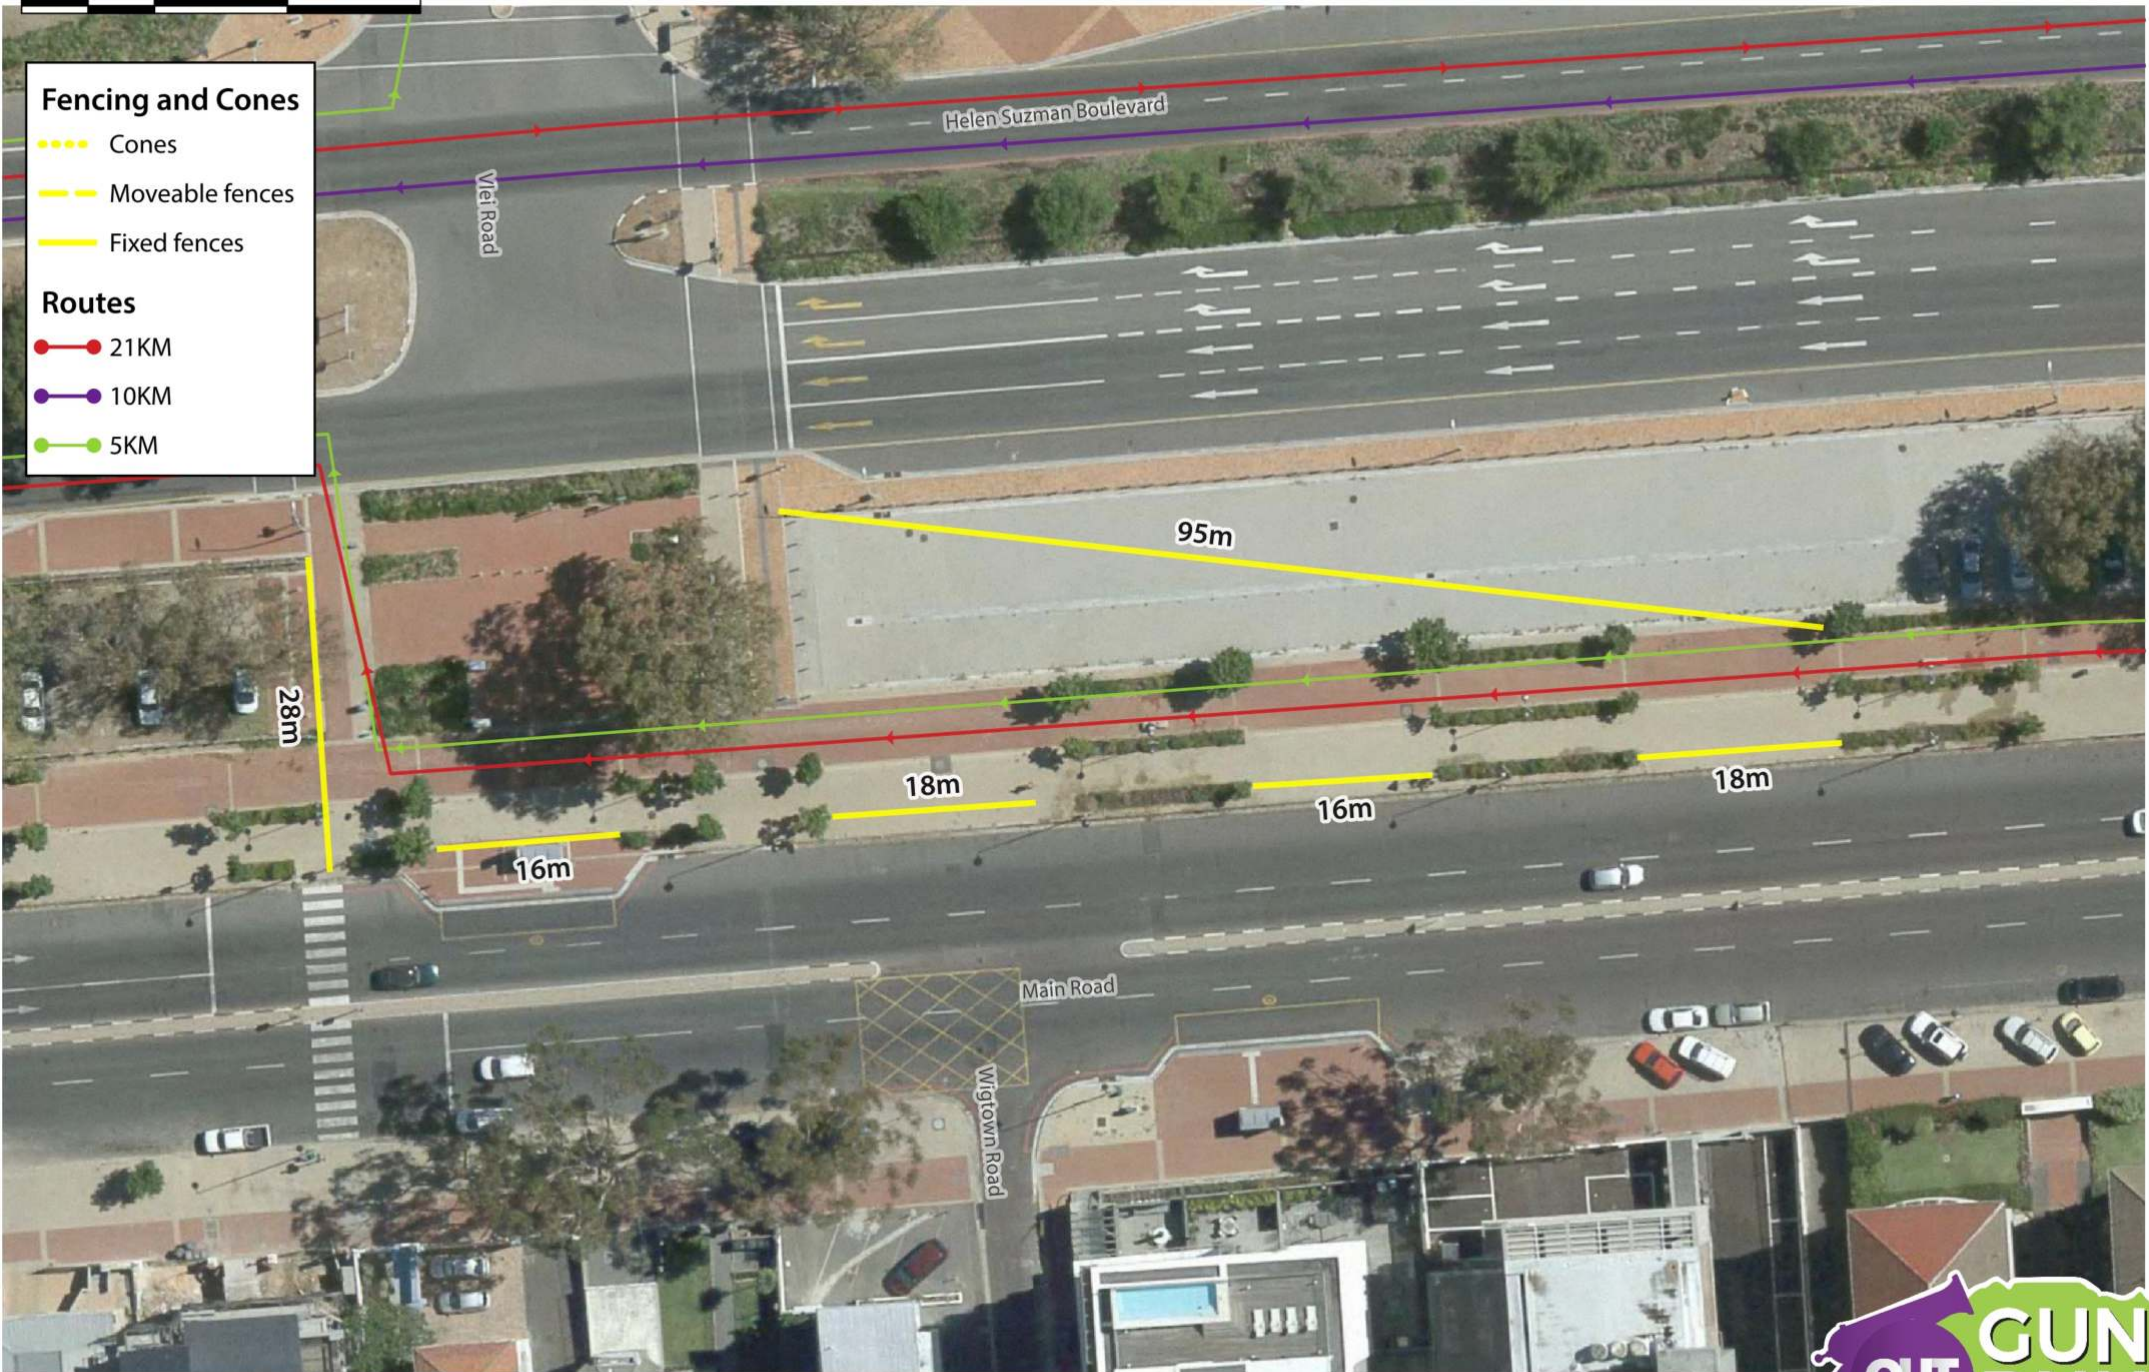

10 0 10 20 m

Fencing and Cones

- ••••• Cones
- Moveable fences
- Fixed fences

Routes

- 21KM
- 10KM
- 5KM