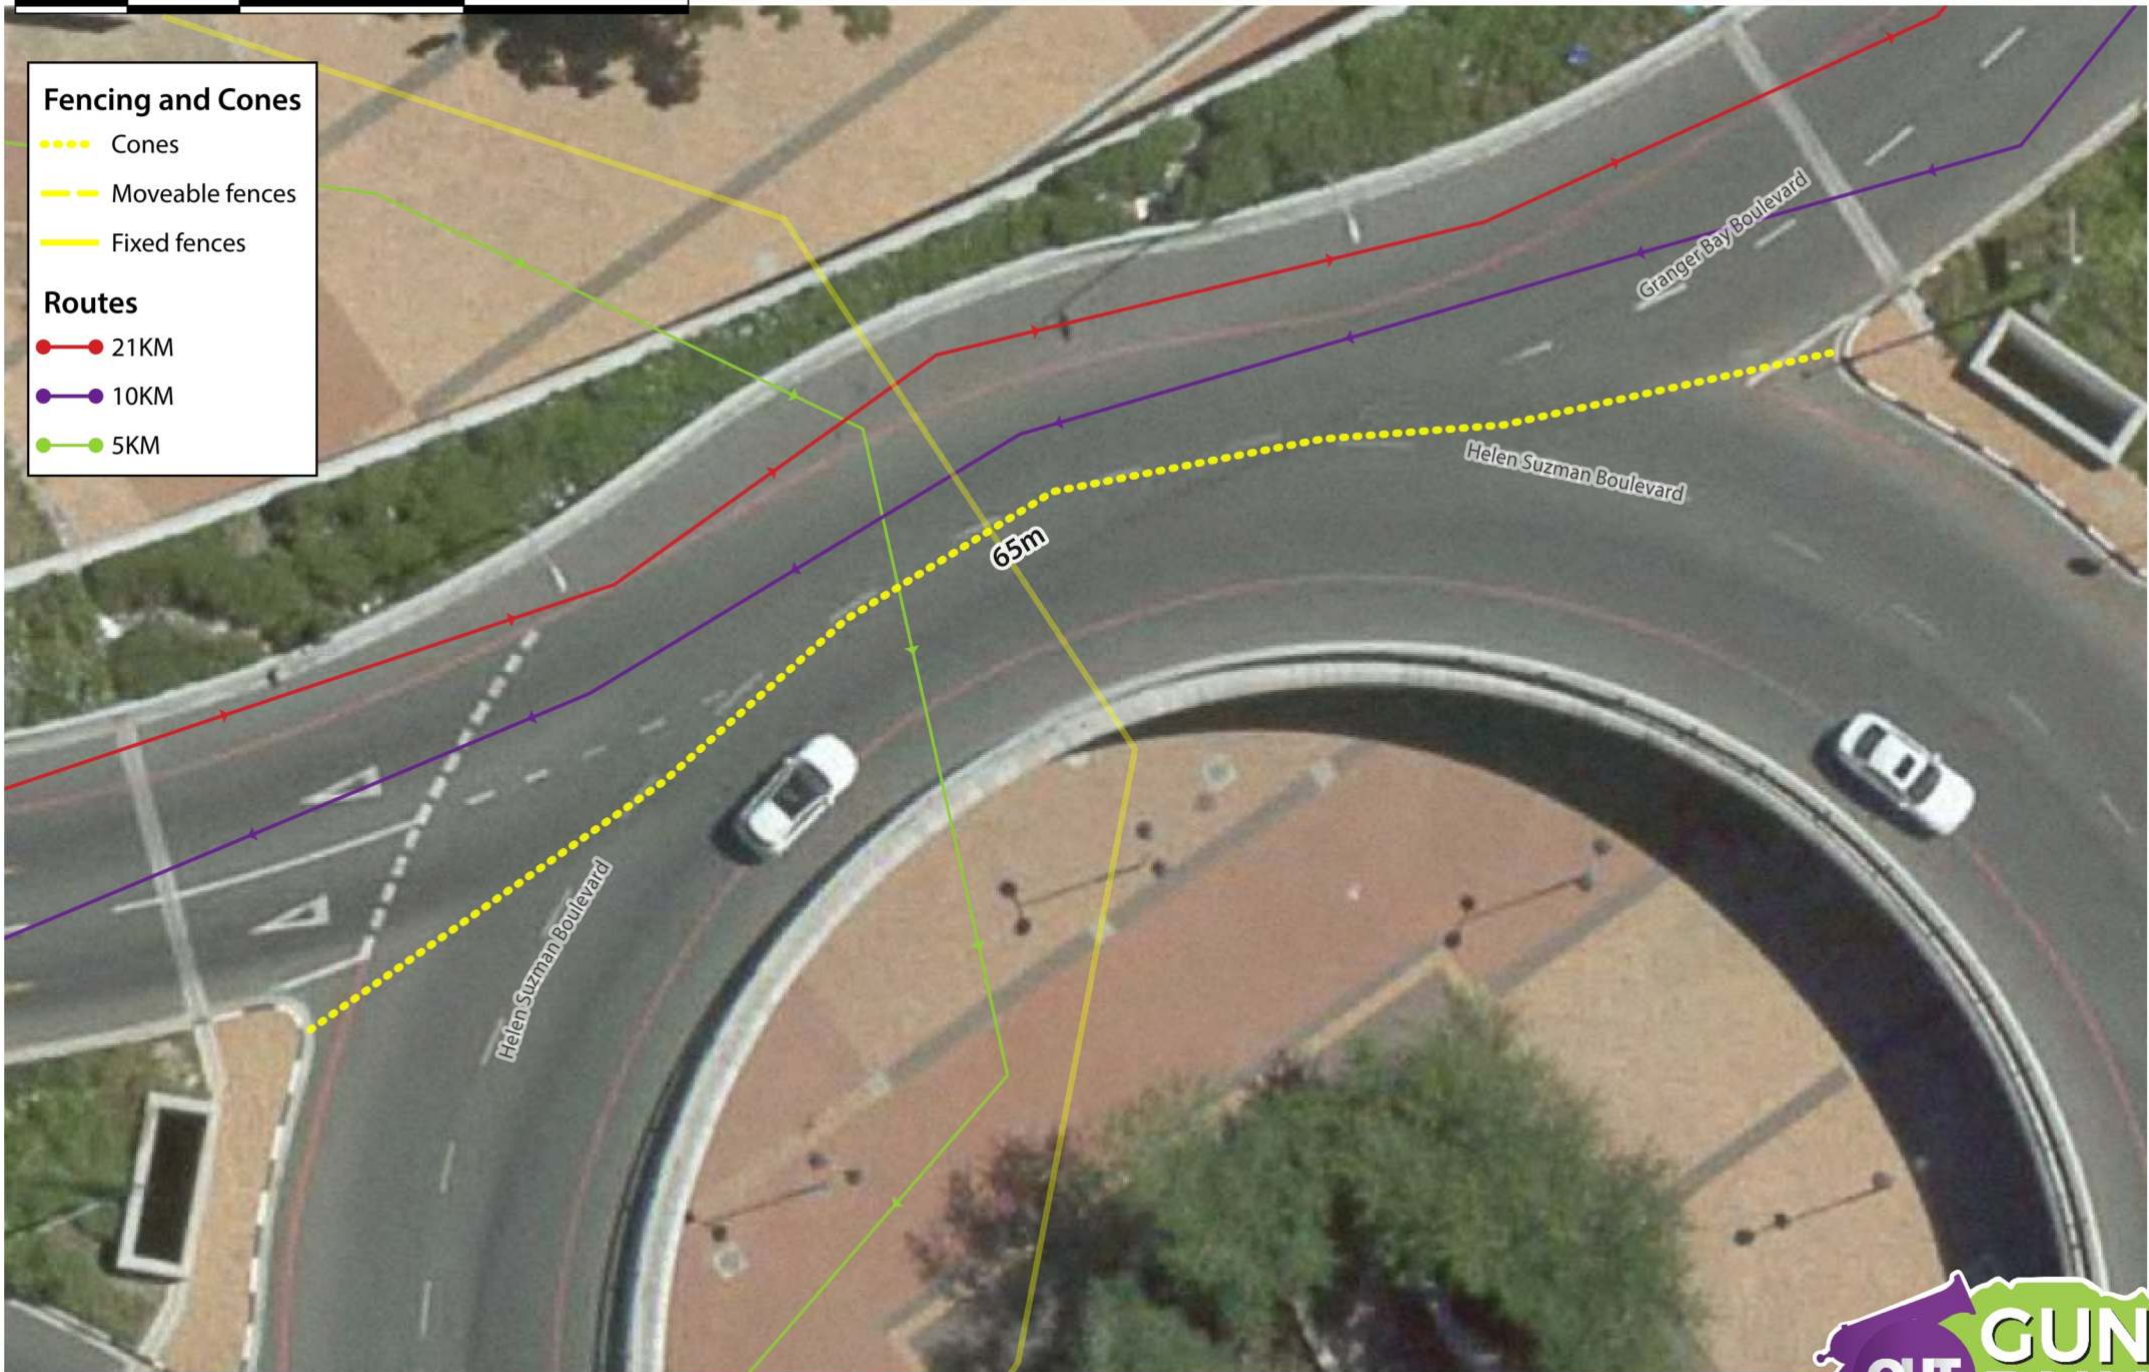

### Routes

- 21KM
- 10KM
- 5KM

**Fencing and Cones**

- ..... Cones
- - - Moveable fences
- Fixed fences

**Routes**

- 21KM
- 10KM
- 5KM

Drive-Thru

20m  
Cones to be laid out after the 21KM runners have passed.

Granger Bay Boulevard

Fritz Sonnenberg Road

**Fencing and Cones**

- ..... Cones
- - - - Moveable fences
- Fixed fences

**Routes**

- 21KM
- 10KM
- 5KM

Fence line must follow pillars. Leave gap open for Park Run