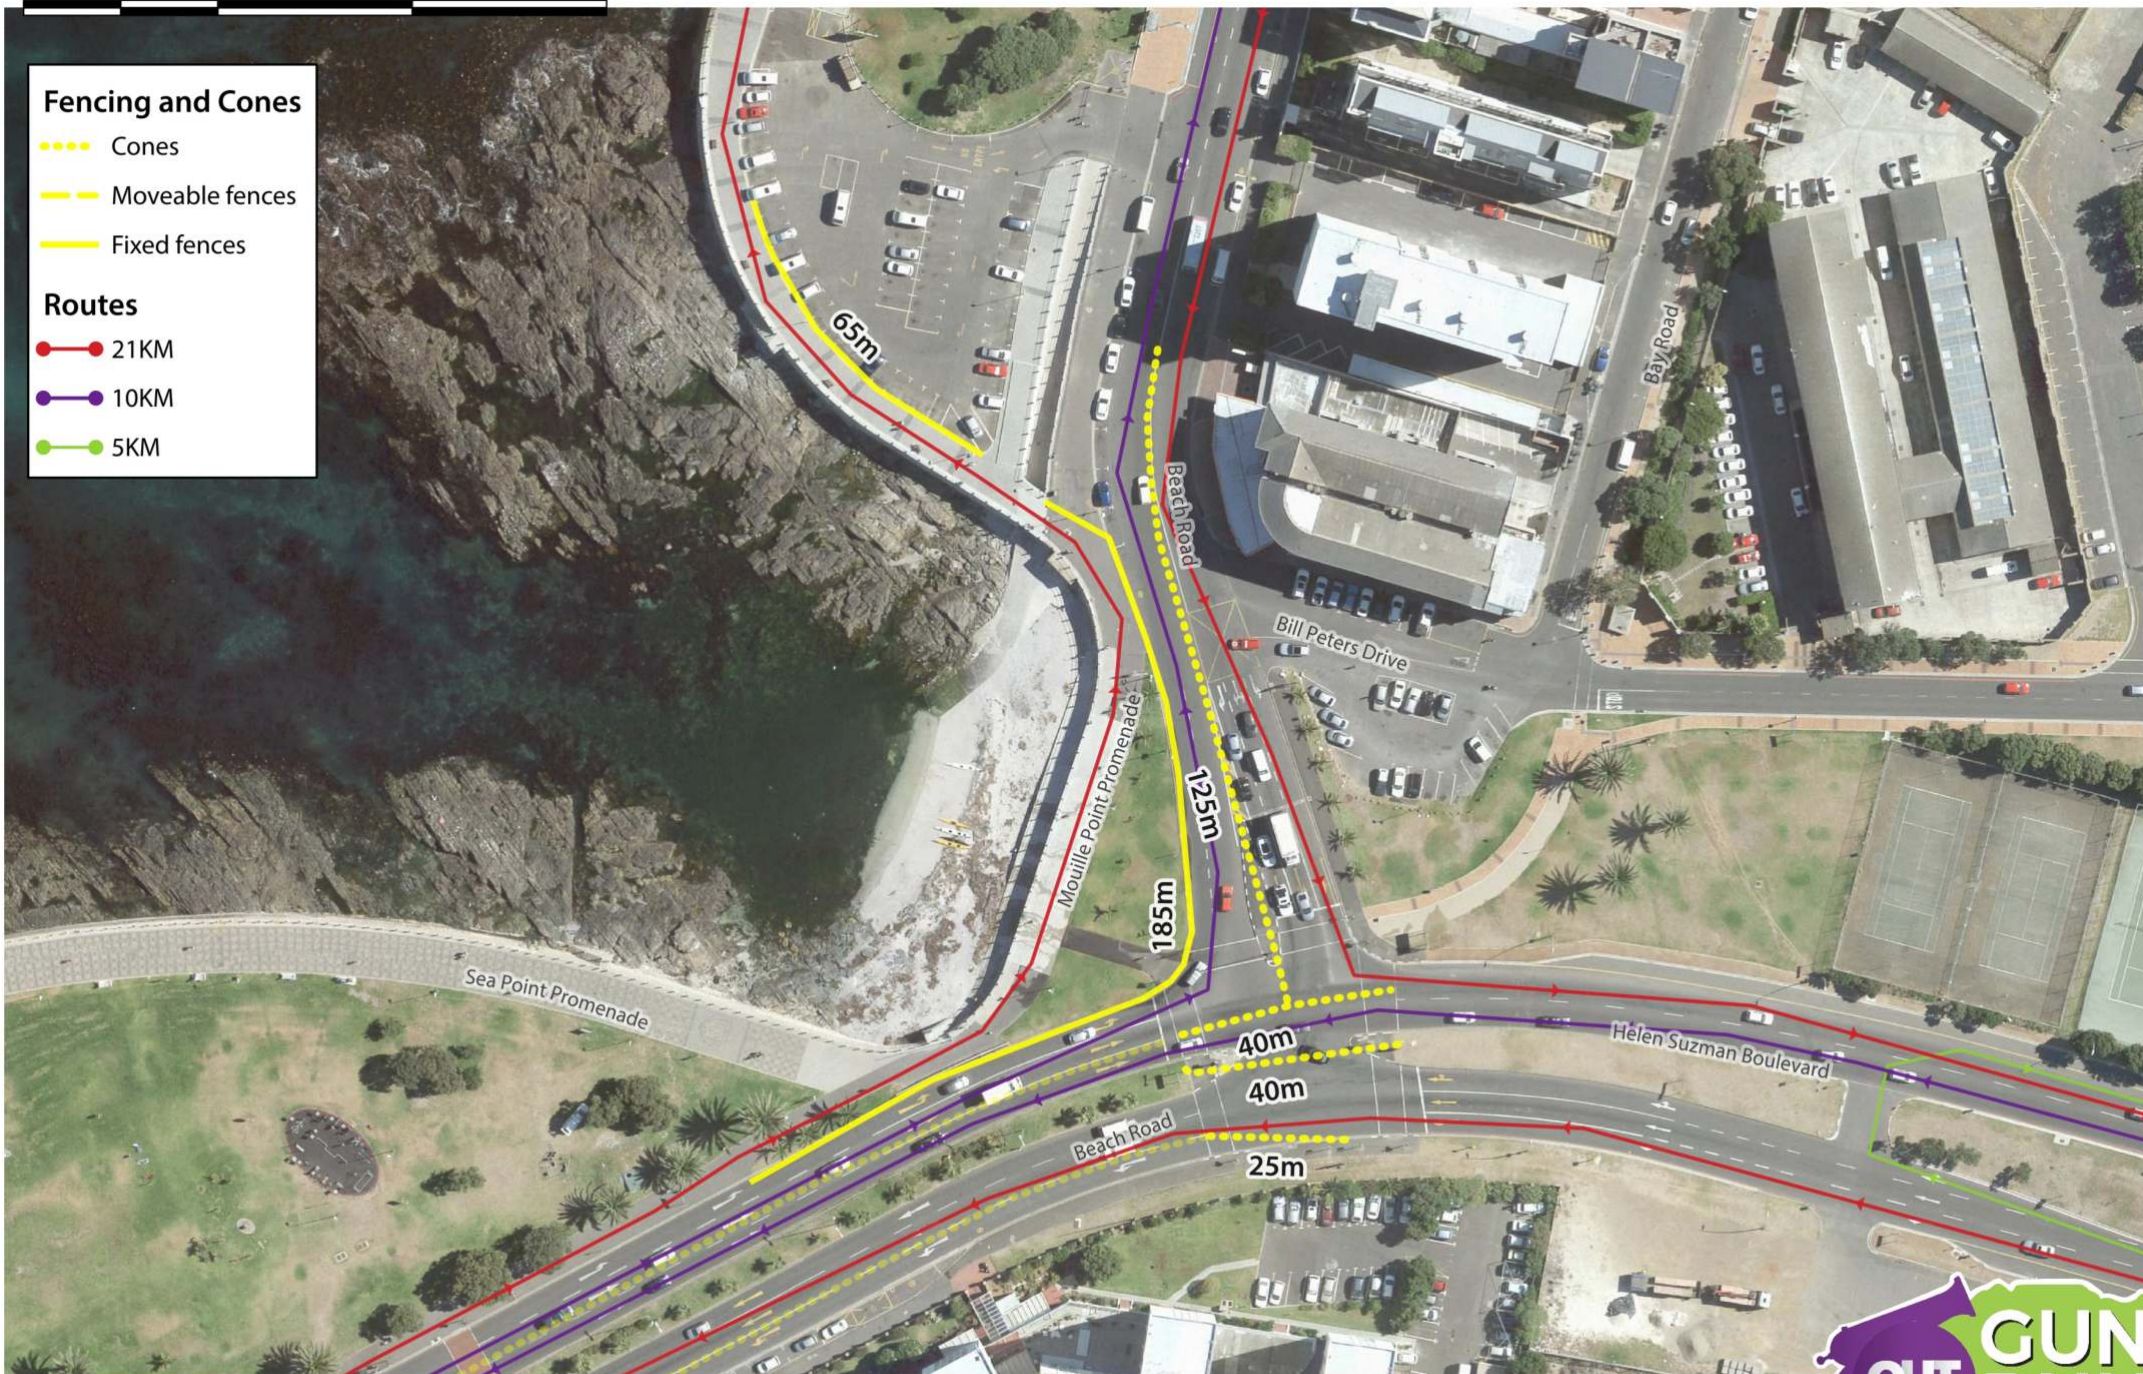

Fencing and Cones

- ●●●● Cones
- Moveable fences
- Fixed fences

Routes

- ●— 21KM
- ●— 10KM
- ●— 5KM