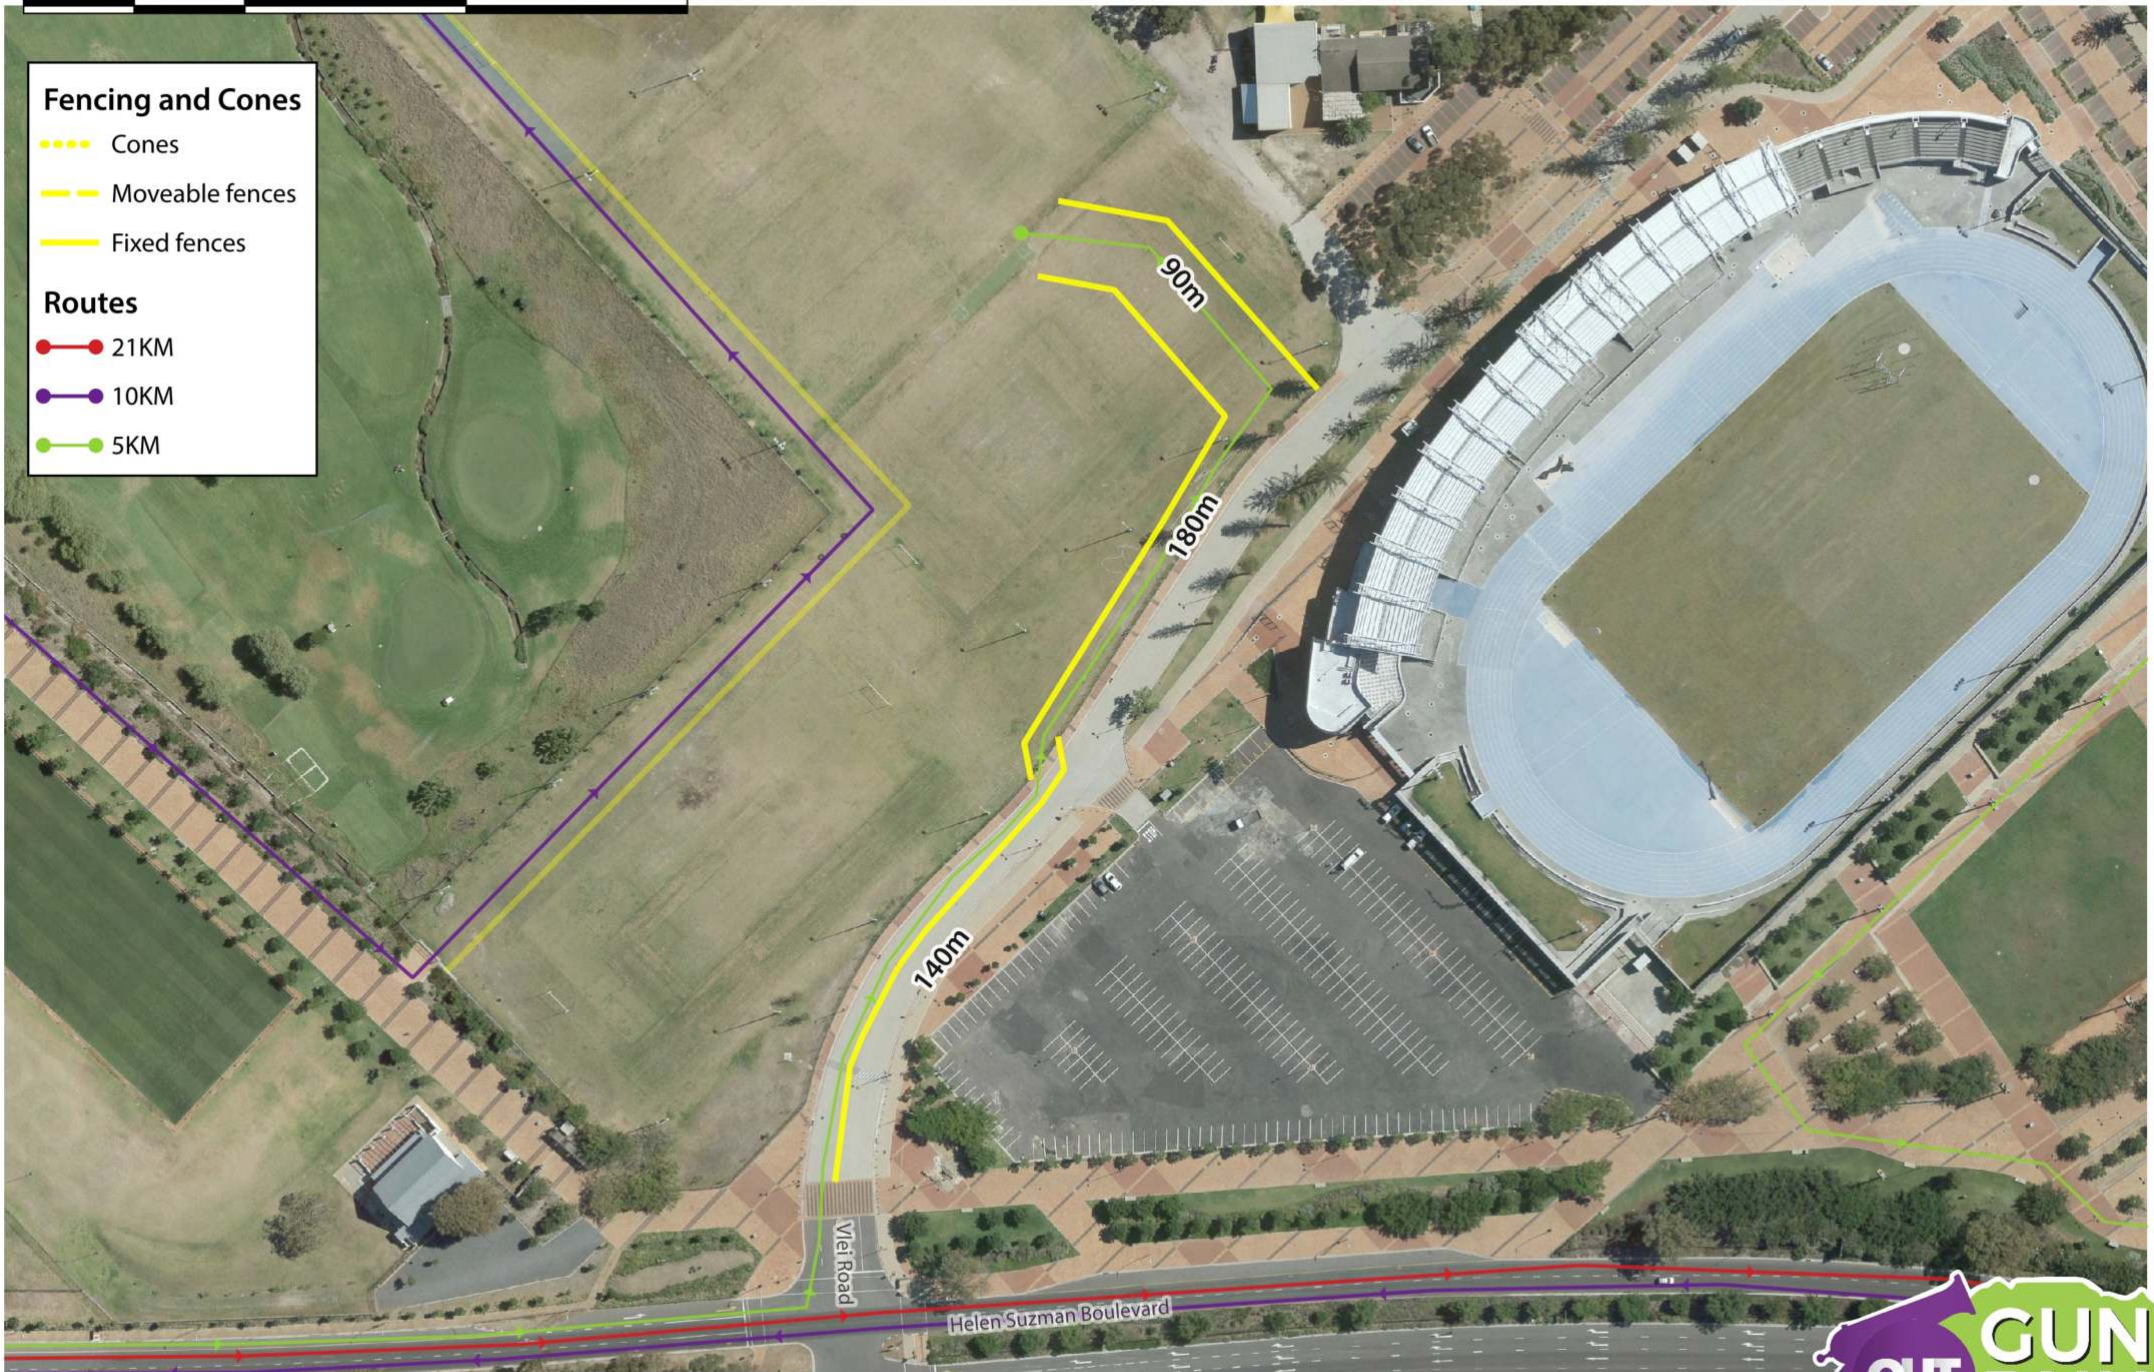

50 0 50 100 m

Fencing and Cones

- ●●●● Cones
- Moveable fences
- Fixed fences

Routes

- ●— 21KM
- ●— 10KM
- ●— 5KM