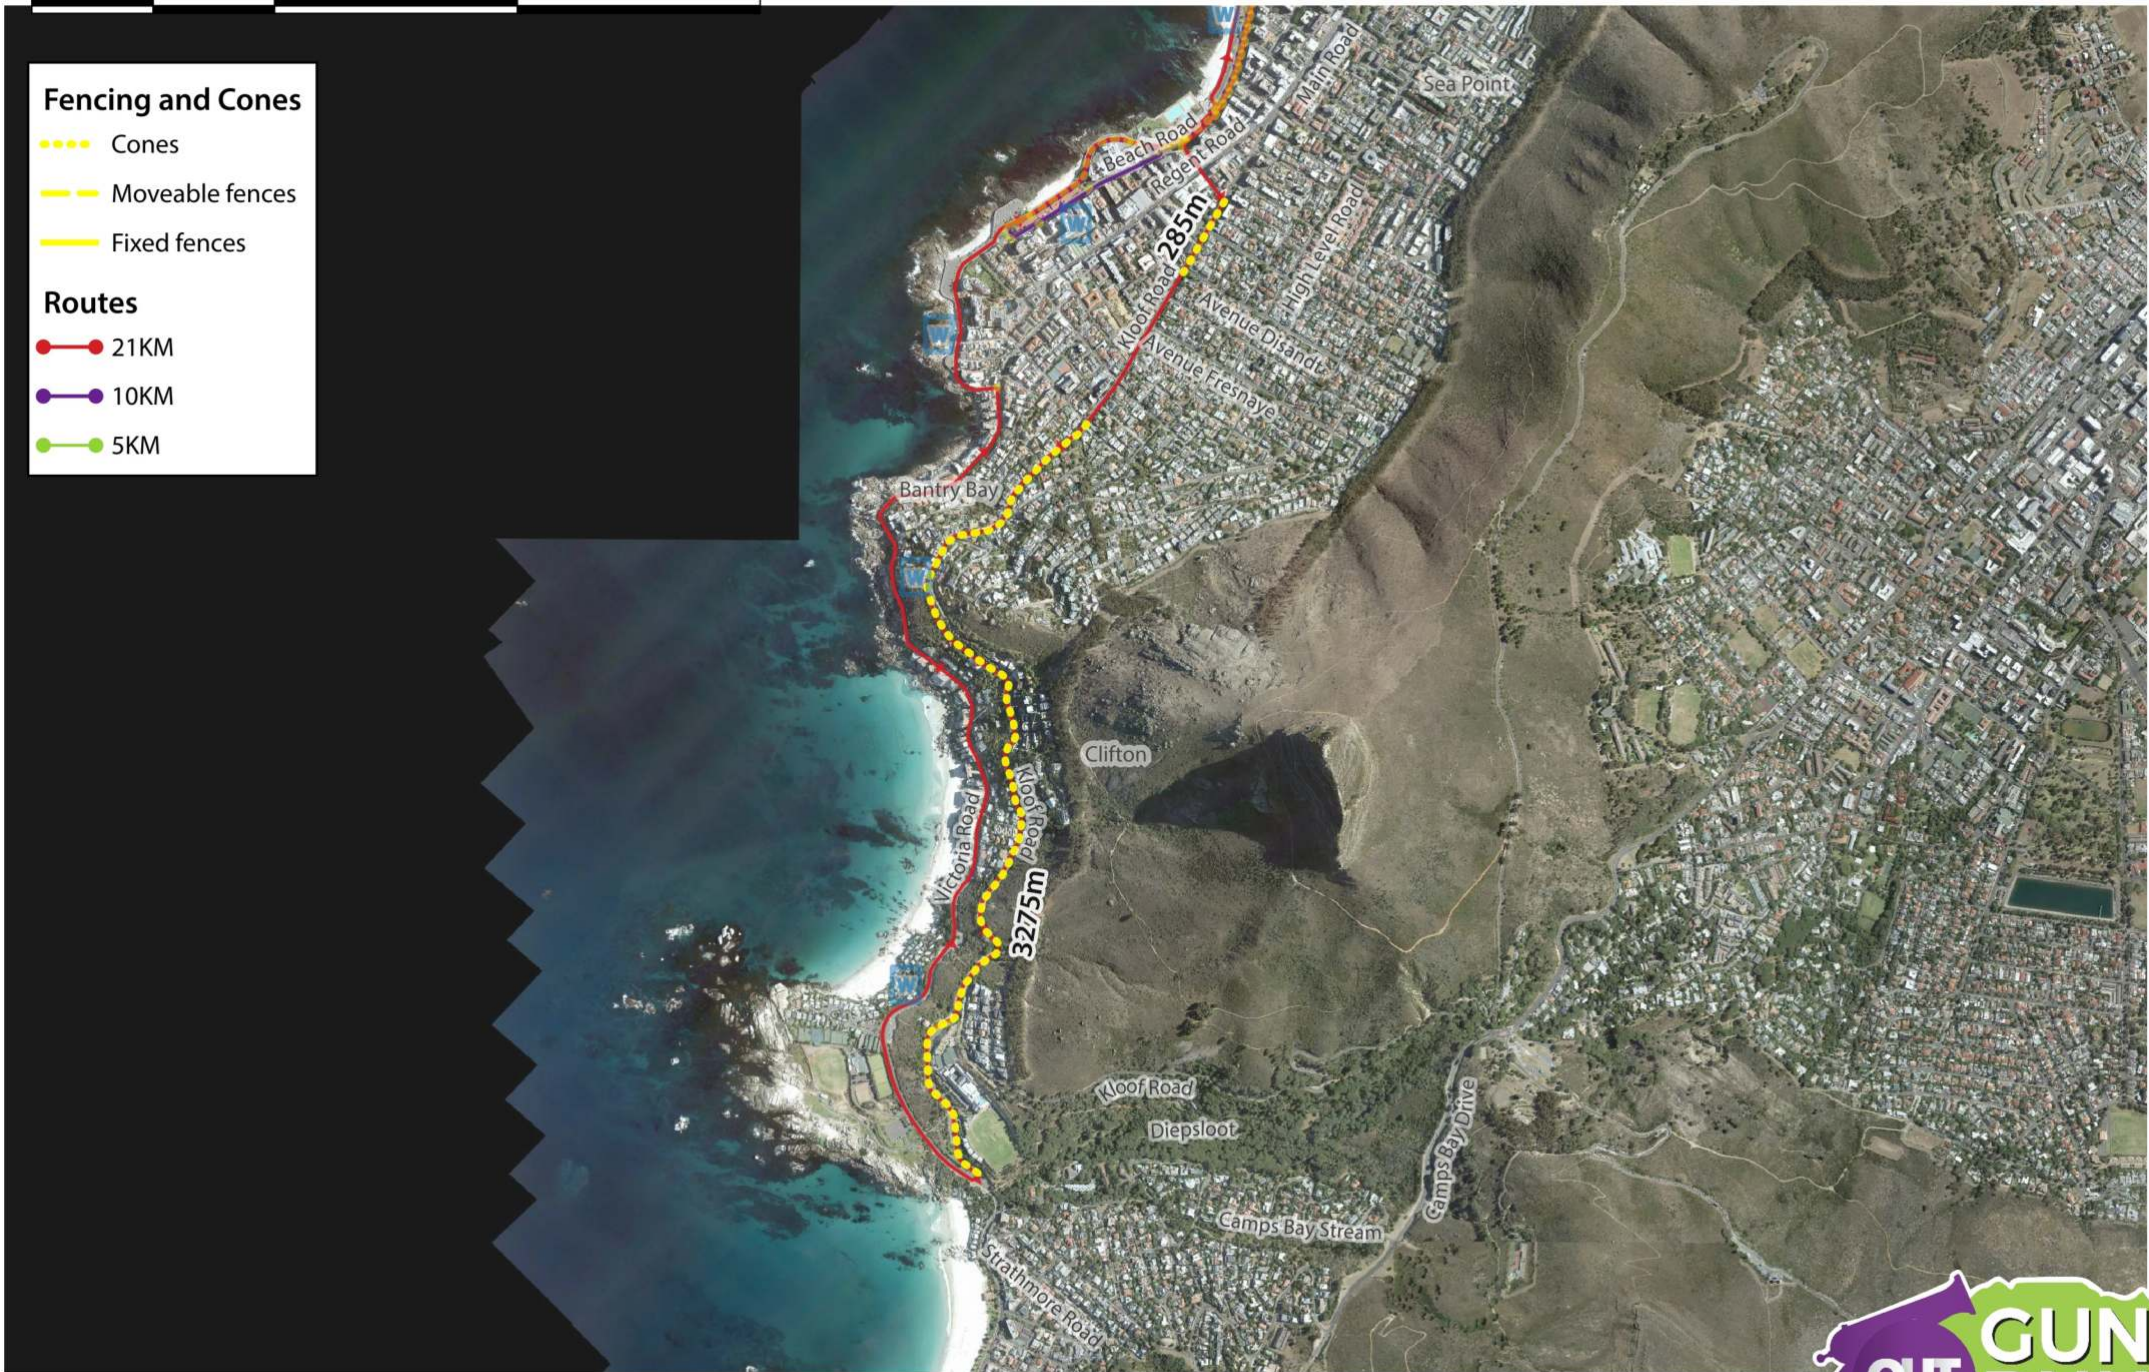

### Routes

- 21KM
- 10KM
- 5KM

- Fencing and Cones**
- ..... Cones
  - Moveable fences
  - Fixed fences
- Routes**
- 21KM
  - 10KM
  - 5KM

Lower Kloof Road  
45m

**Fencing and Cones**

- Cones
- Moveable fences
- Fixed fences

**Routes**

- 21KM
- 10KM
- 5KM

- Fencing and Cones**
- Cones
  - Moveable fences
  - Fixed fences
- Routes**
- 21KM
  - 10KM
  - 5KM