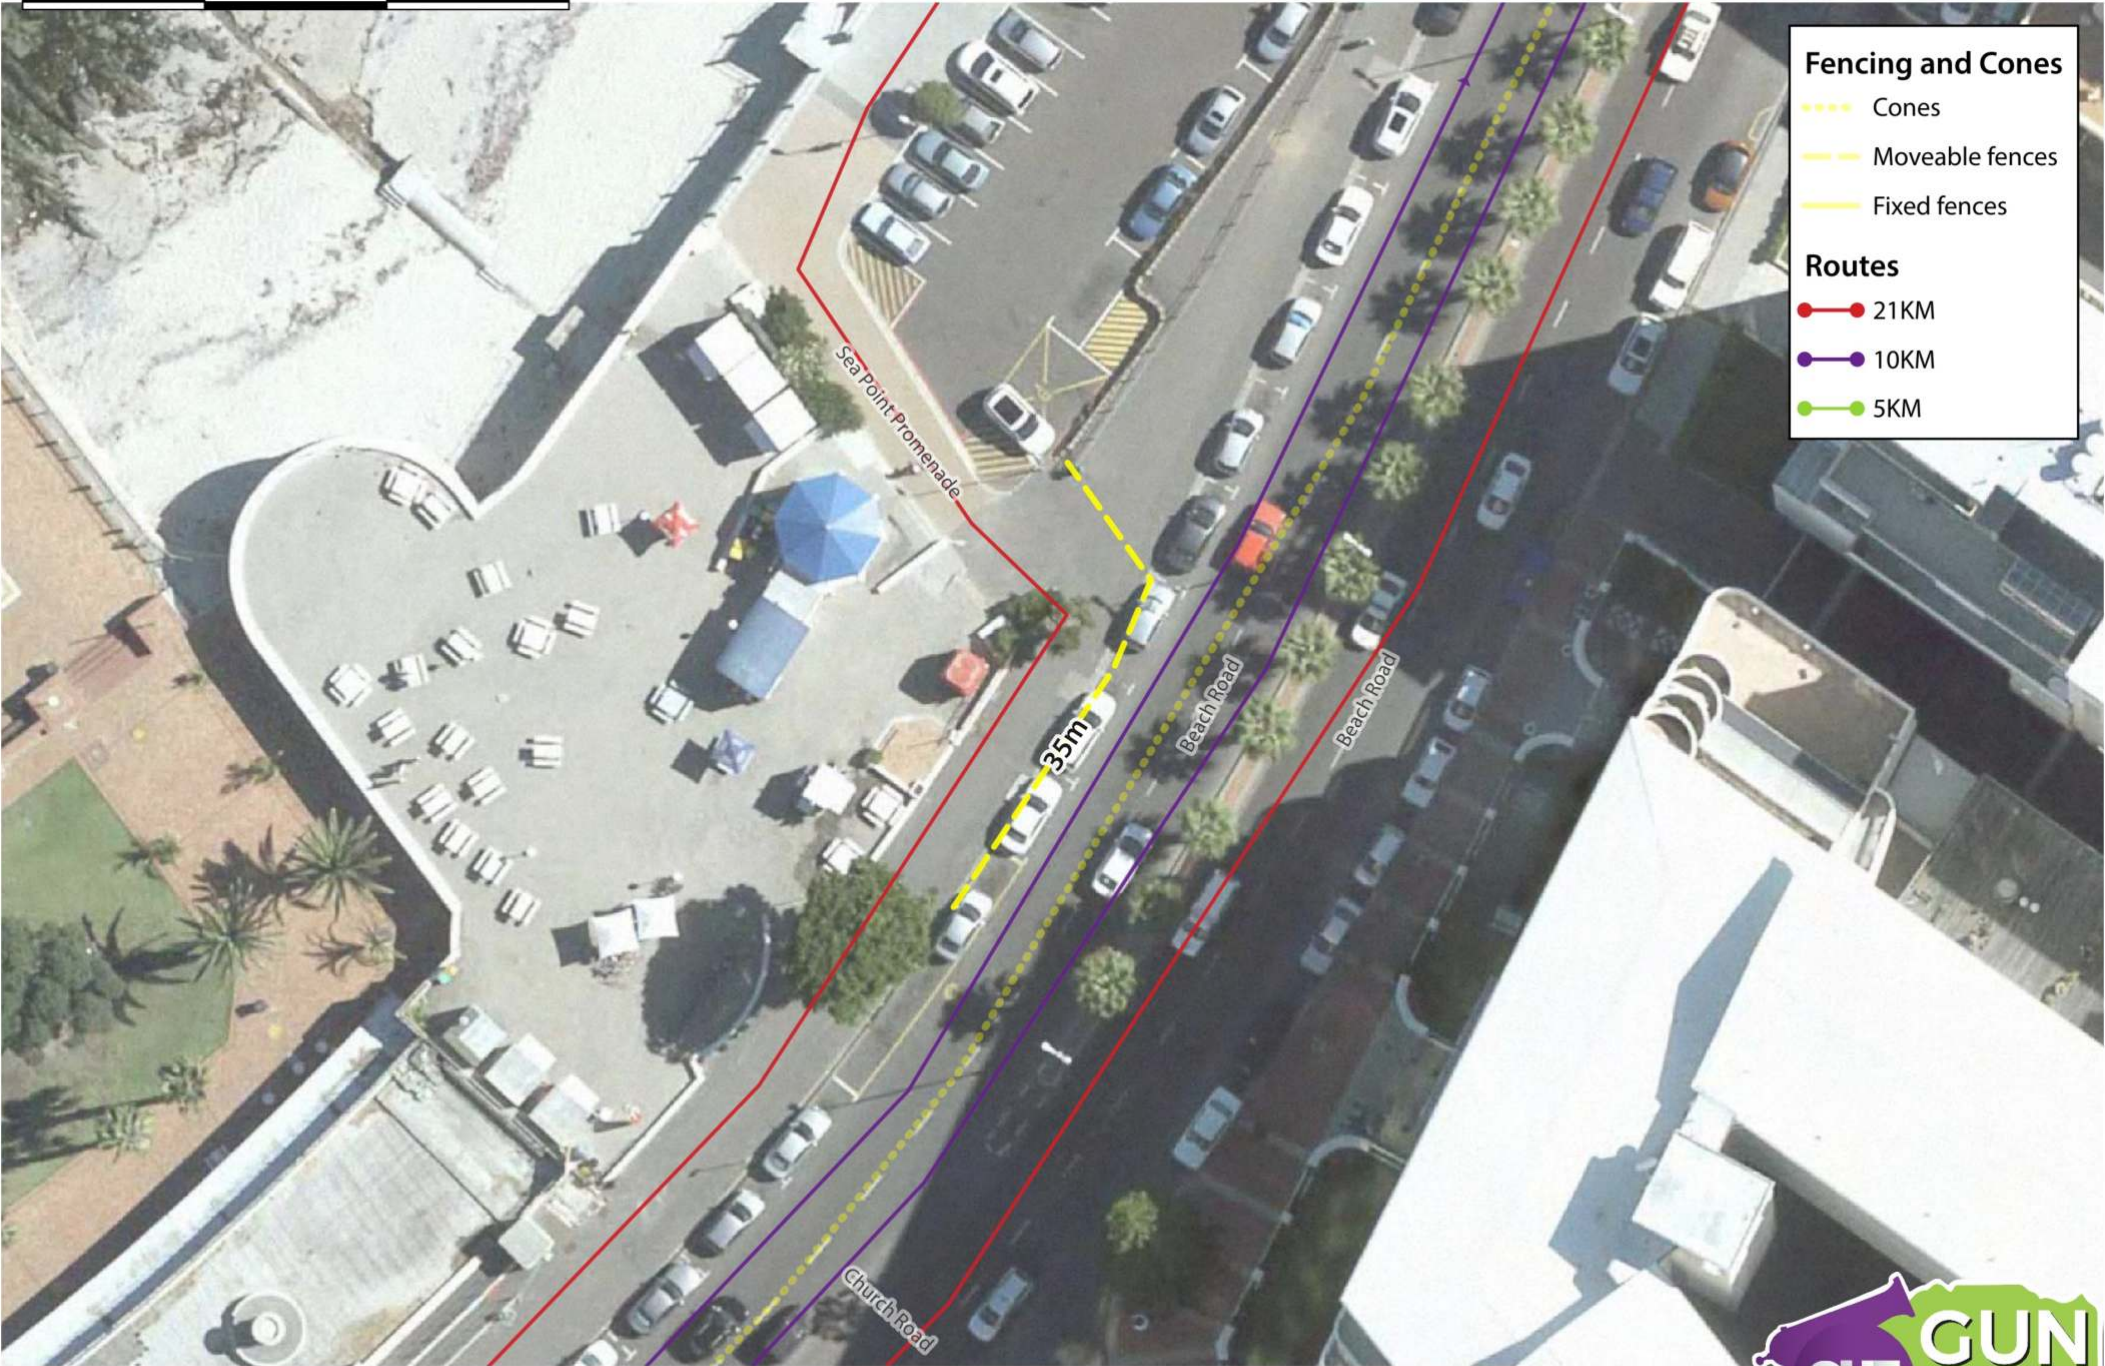

**Fencing and Cones**

- ..... Cones
- - - - Moveable fences
- Fixed fences

**Routes**

- 21KM
- 10KM
- 5KM

**Fencing and Cones**

- Cones
- - - Moveable fences
- Fixed fences

**Routes**

- 21KM
- 10KM
- 5KM

**Fencing and Cones**

- Cones
- Moveable fences
- - - Fixed fences

**Routes**

- 21KM
- 10KM
- 5KM

FENCING: Cones along Lower Kloof Rd

Sunday, 14 October 2018

REVISION 2.1