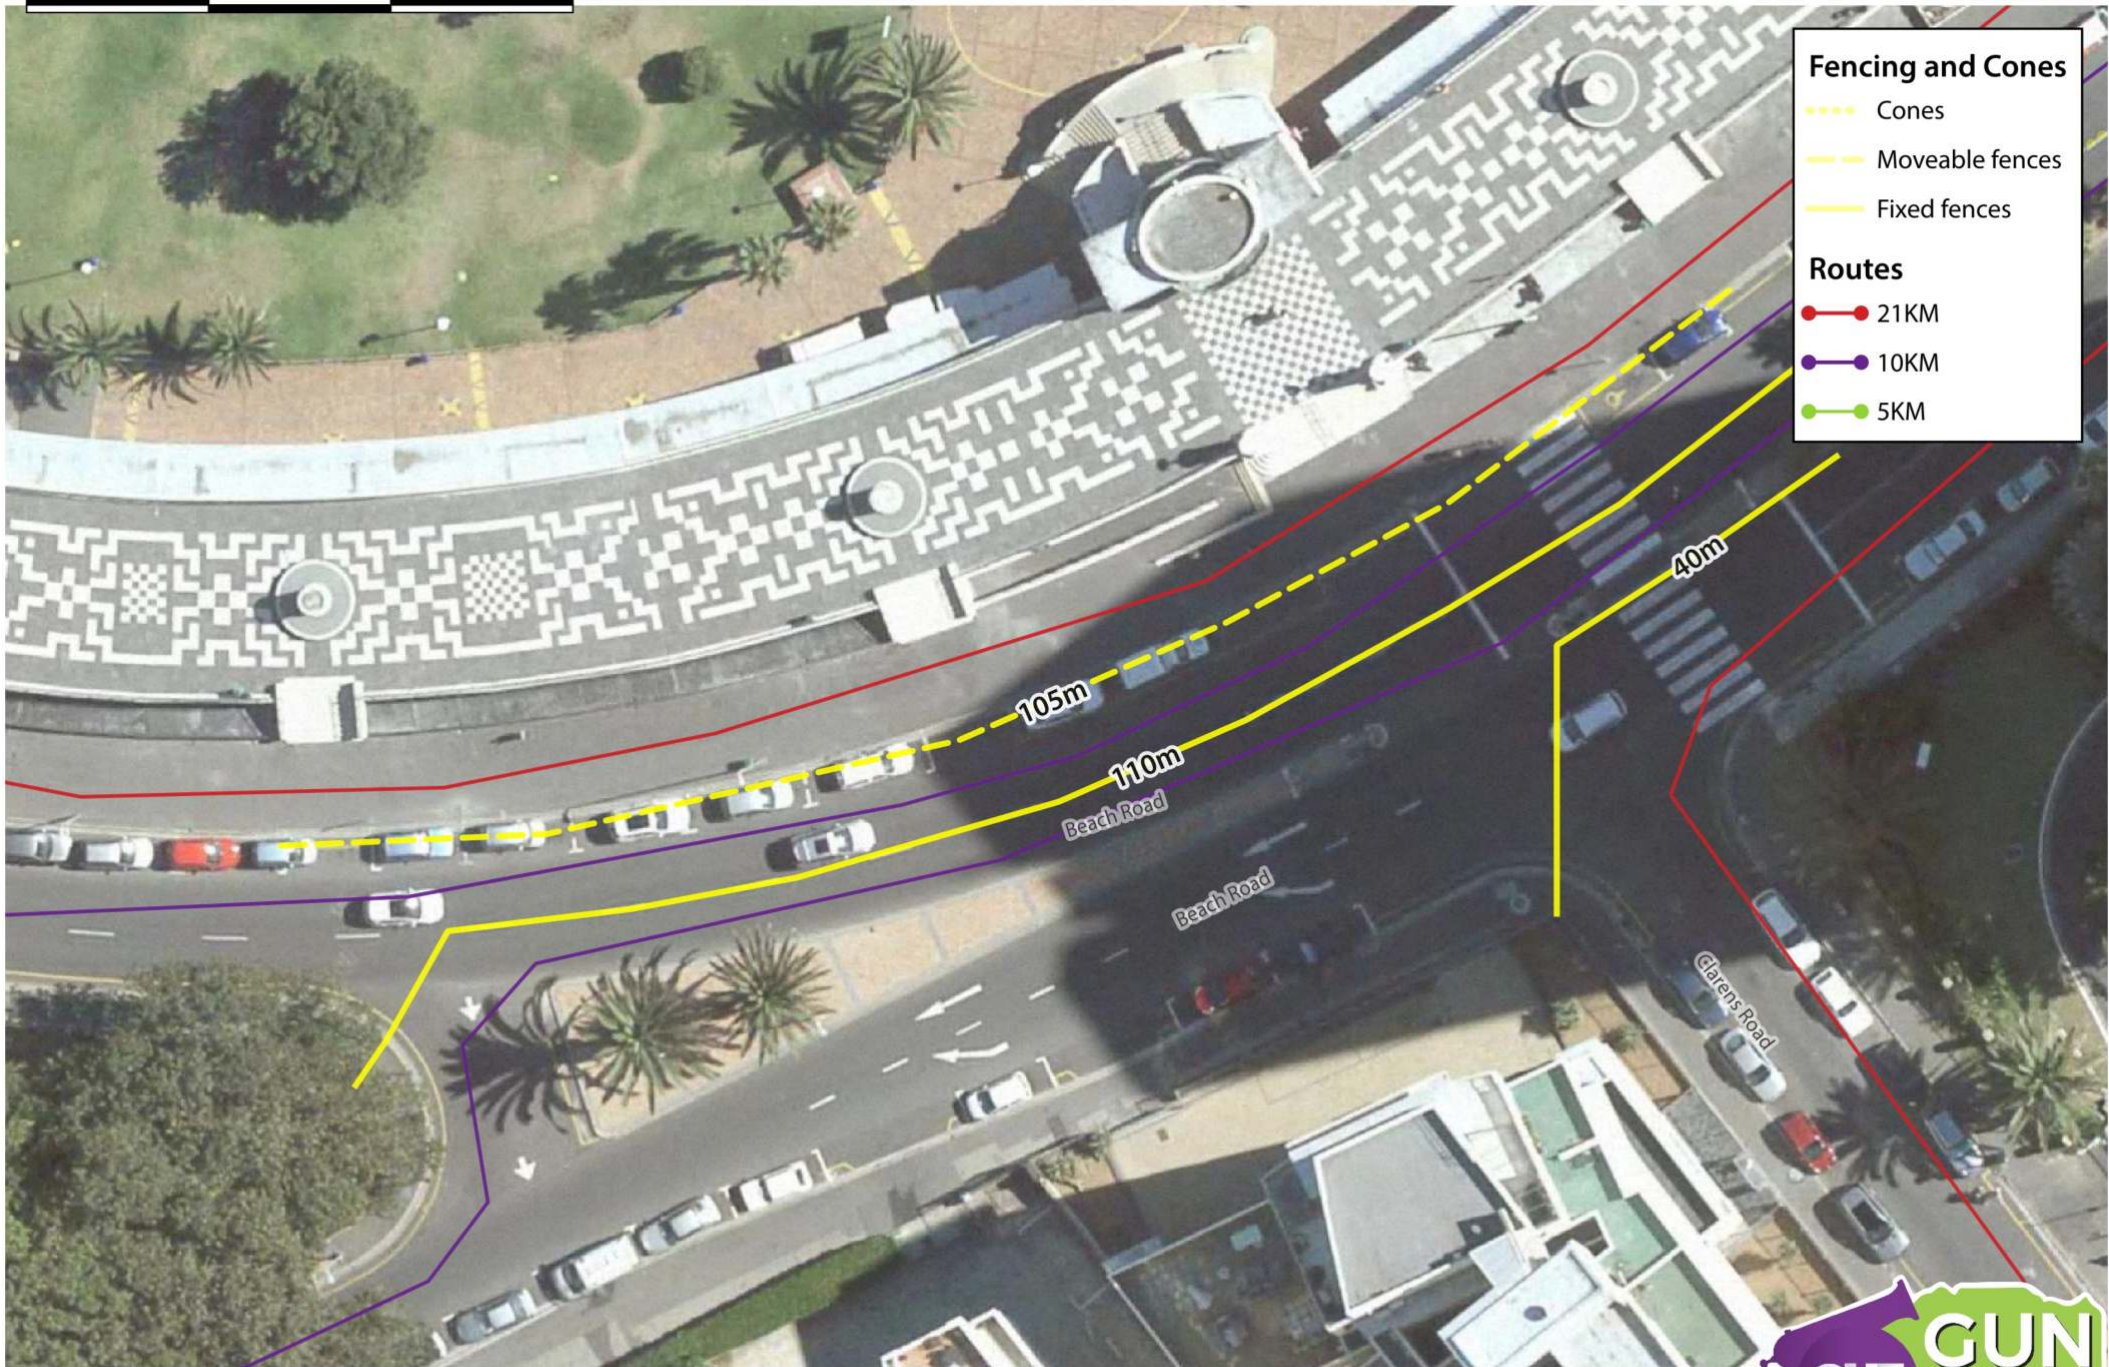

**Fencing and Cones**

- ..... Cones
- - - - Moveable fences
- Fixed fences

**Routes**

- 21KM
- 10KM
- 5KM

**Fencing and Cones**

- Cones
- - - Moveable fences
- Fixed fences

**Routes**

- 21KM
- 10KM
- 5KM

**Fencing and Cones**

- Cones
- Moveable fences
- - - Fixed fences

**Routes**

- 21KM
- 10KM
- 5KM

FENCING: Cones along Lower Kloof Rd

Sunday, 14 October 2018

REVISION 2.1