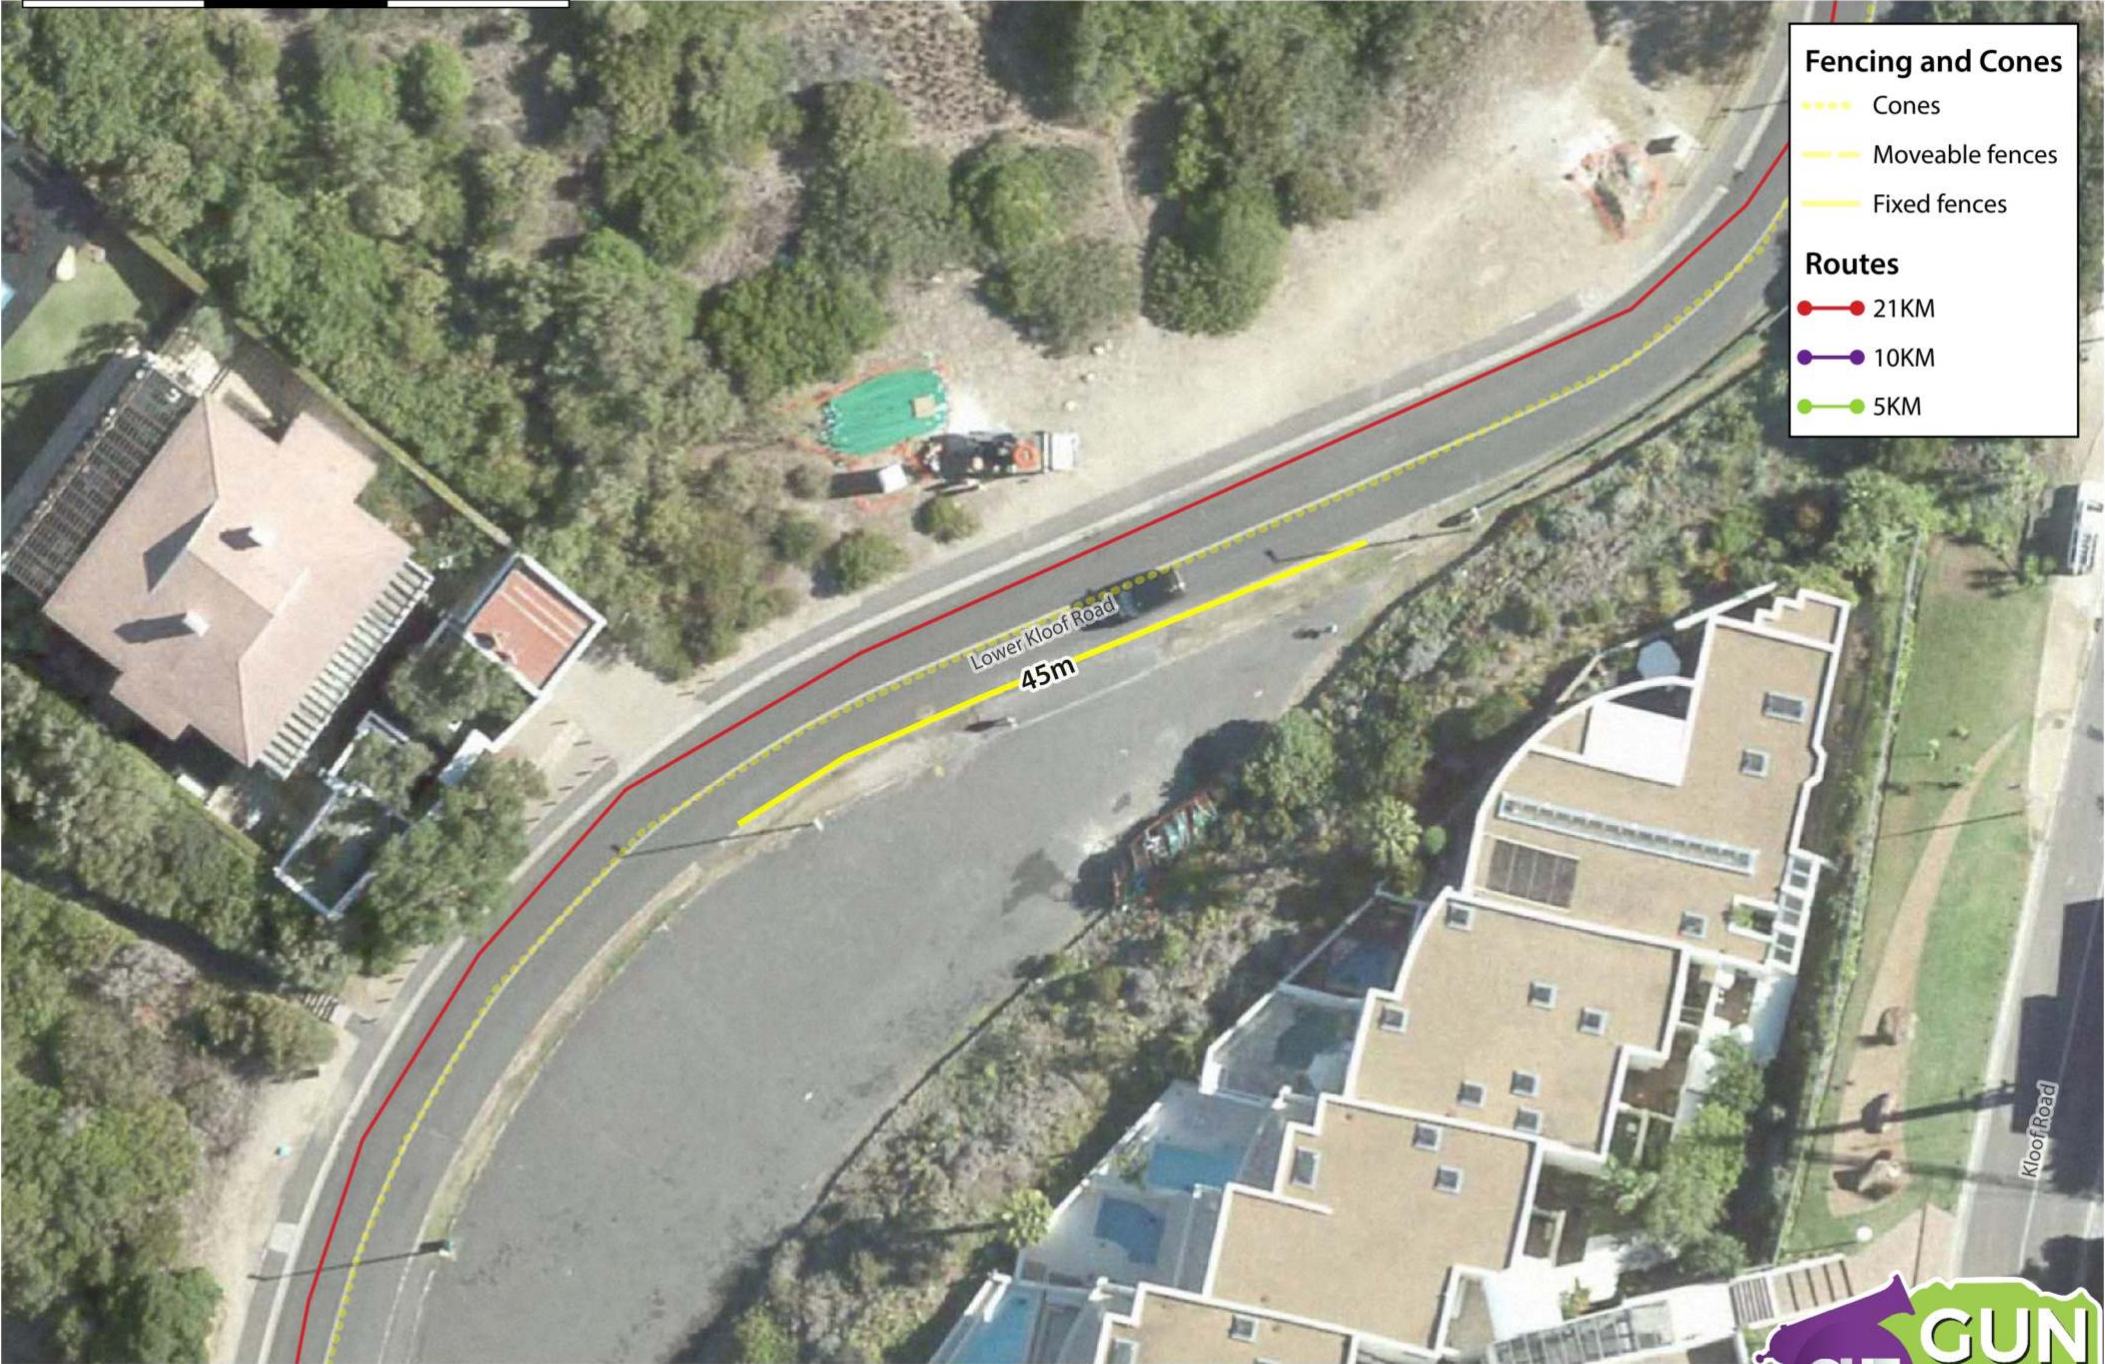

**Fencing and Cones**

- ..... Cones
- - - - Moveable fences
- Fixed fences

**Routes**

- 21KM
- 10KM
- 5KM

**Fencing and Cones**

- Cones
- - - Moveable fences
- Fixed fences

**Routes**

- 21KM
- 10KM
- 5KM

**Fencing and Cones**

- Cones
- Moveable fences
- - - Fixed fences

**Routes**

- 21KM
- 10KM
- 5KM

FENCING: Cones along Lower Kloof Rd

Sunday, 14 October 2018

REVISION 2.1