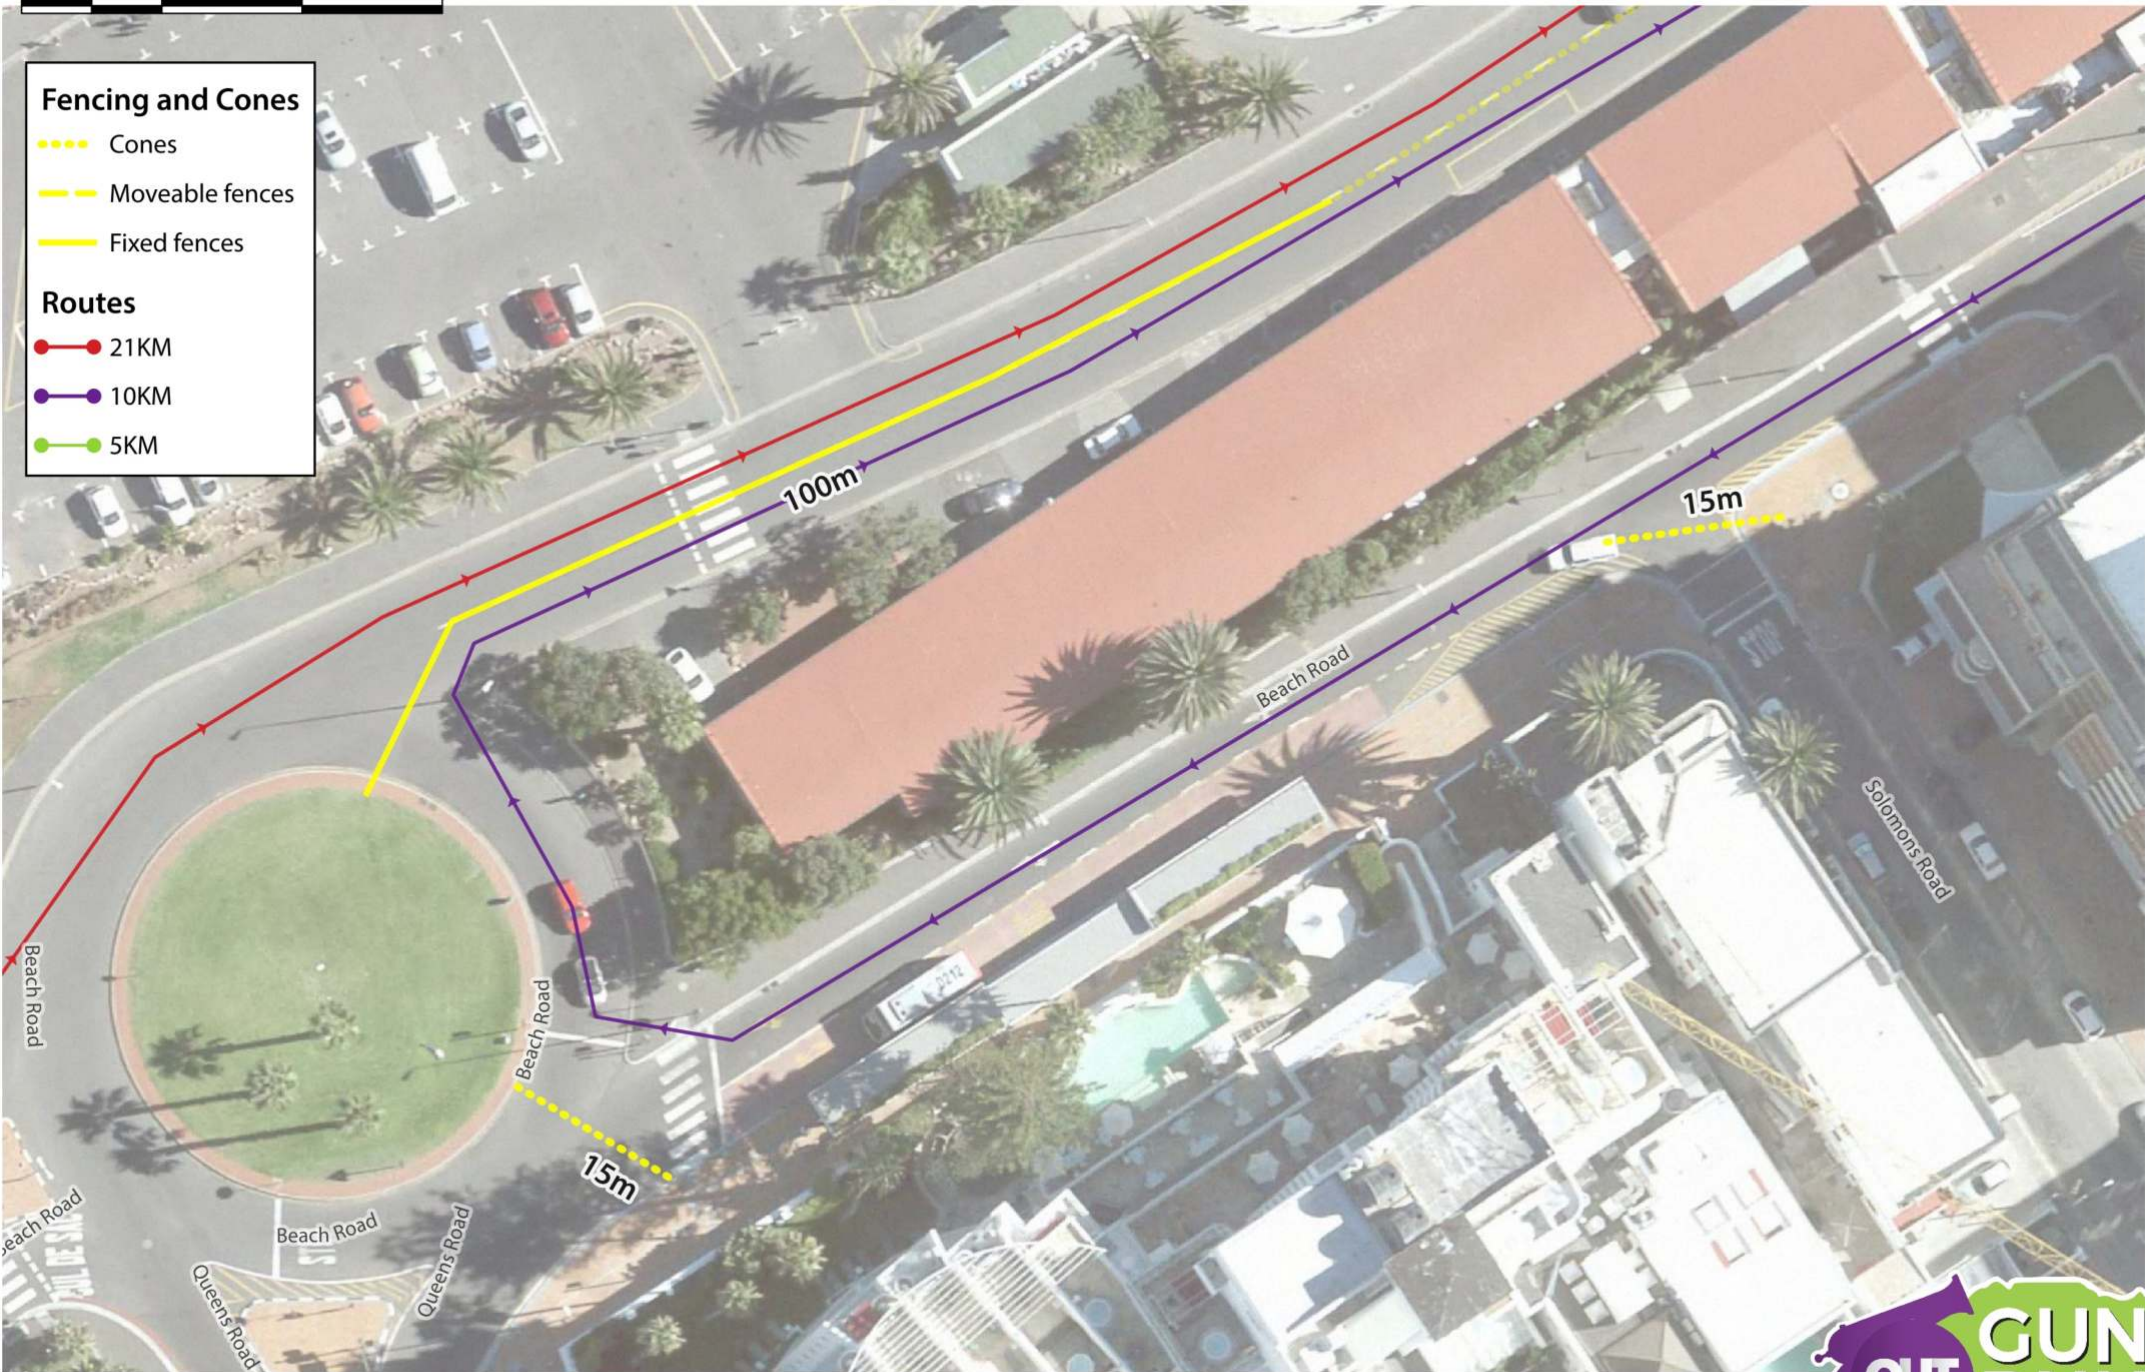

FENCING: Queens Road Circle

Sunday, 14 October 2018