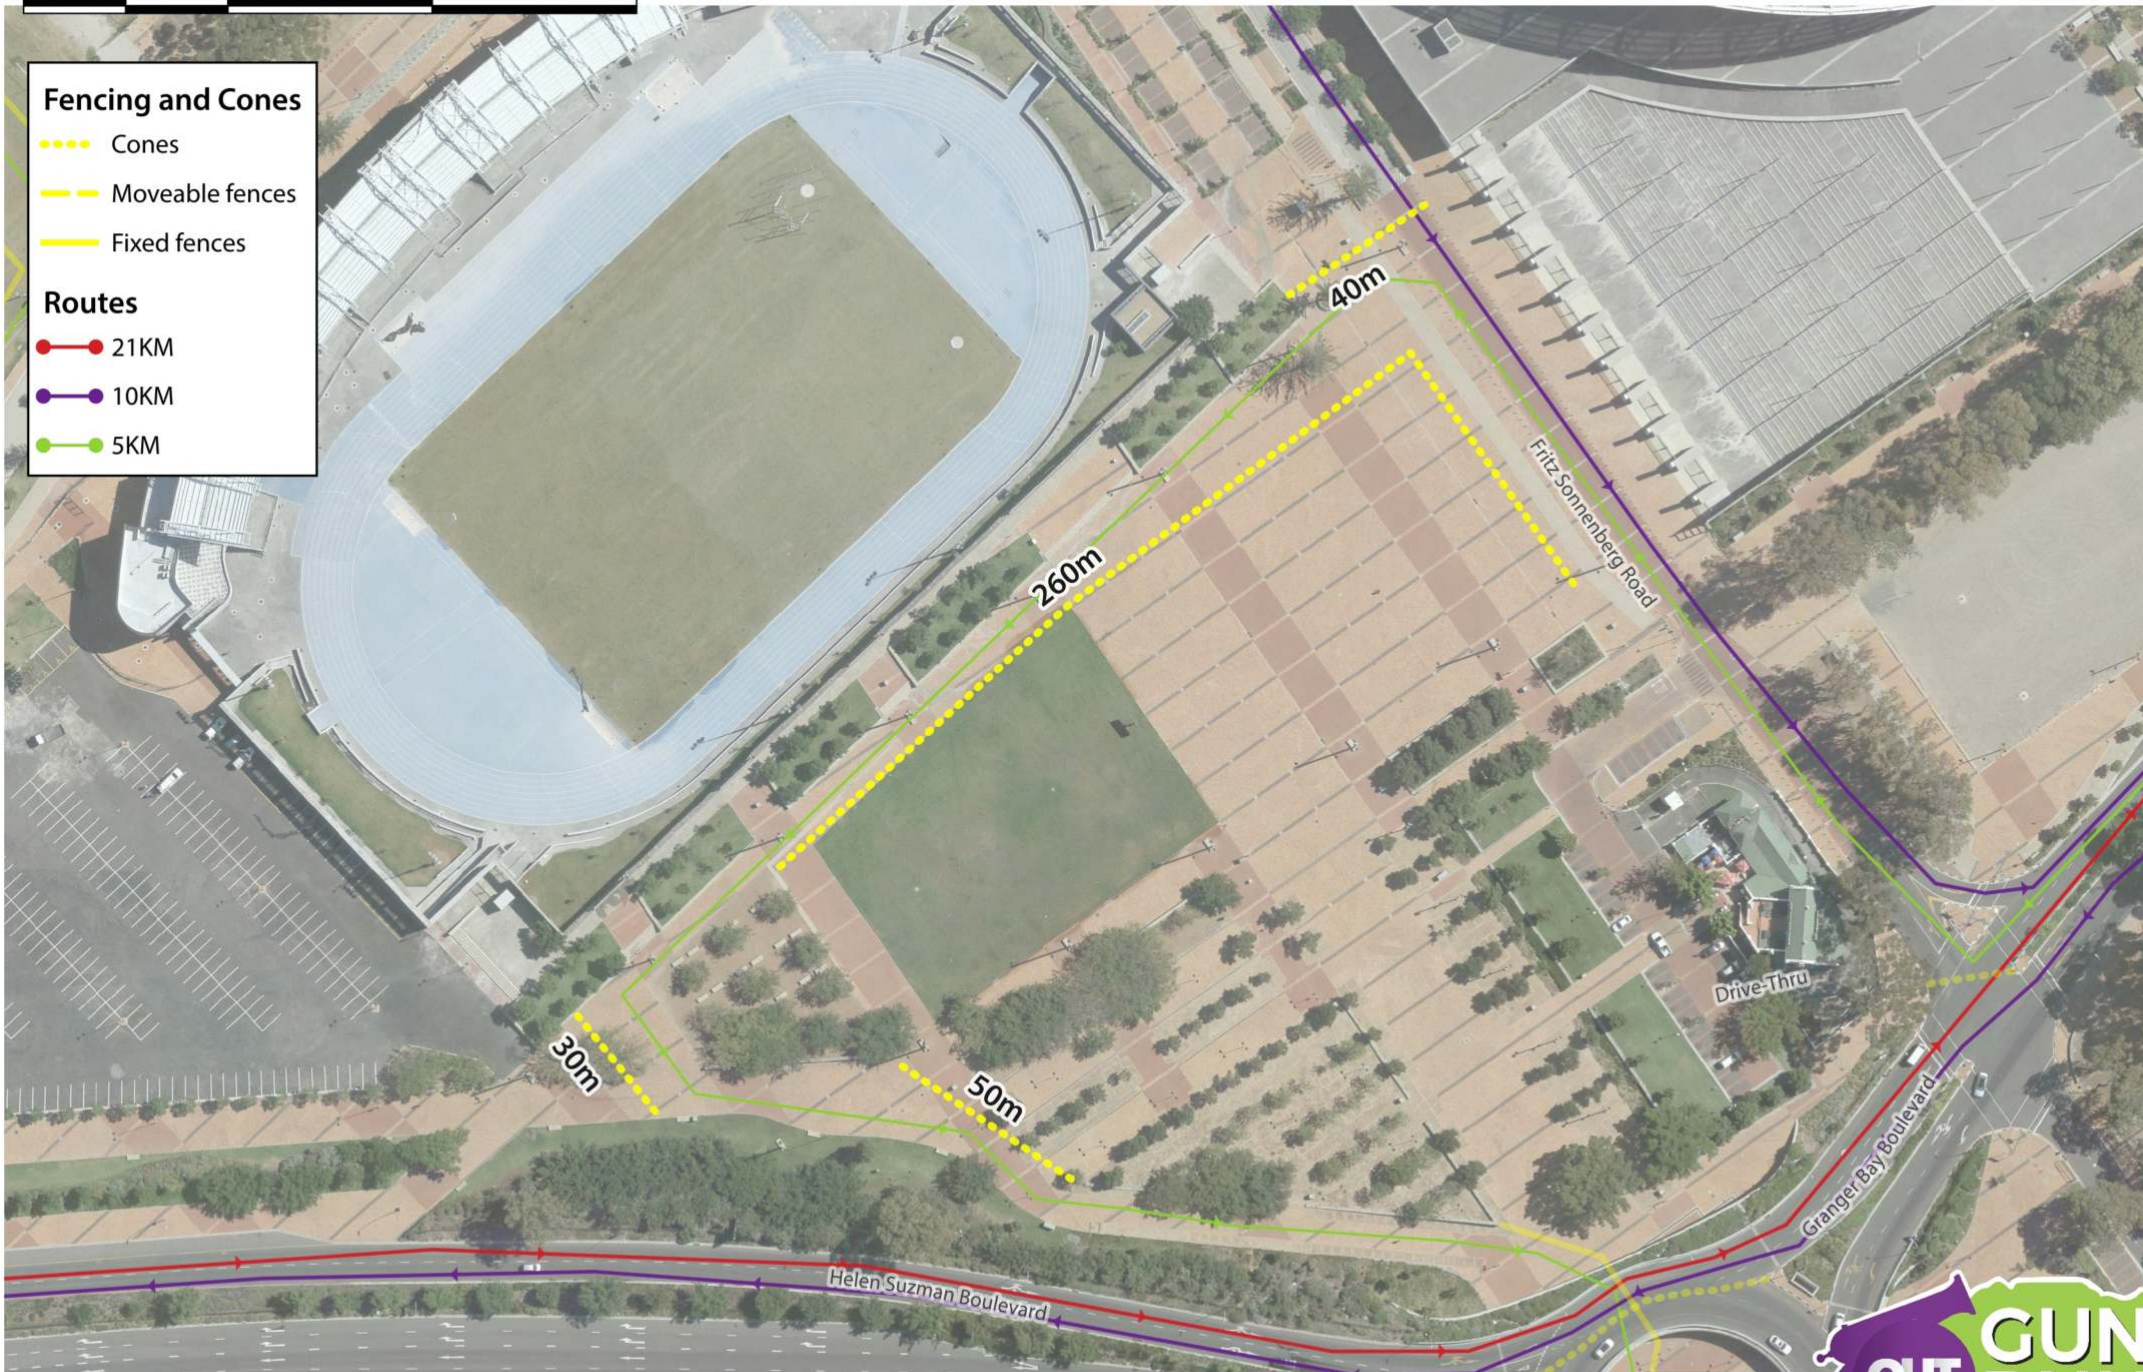

- Fencing and Cones**
- Cones
 - - - - Moveable fences
 - Fixed fences
- Routes**
- 21KM
 - 10KM
 - 5KM

Fence line must follow pillars. Leave gap open for Park Run

Fencing and Cones

- ⋯ Cones
- Moveable fences
- Fixed fences

Routes

- 21KM
- 10KM
- 5KM

10 0 10 20 m

Fencing and Cones

- Cones
- Moveable fences
- Fixed fences

Routes

- 21KM
- 10KM
- 5KM

Fencing and Cones

- Cones
- Moveable fences
- Fixed fences

Routes

- 21KM
- 10KM
- 5KM

FENCING: 5KM Finish

Sunday, 14 October 2018

FENCING: Finish

Sunday, 14 October 2018

Fencing and Cones