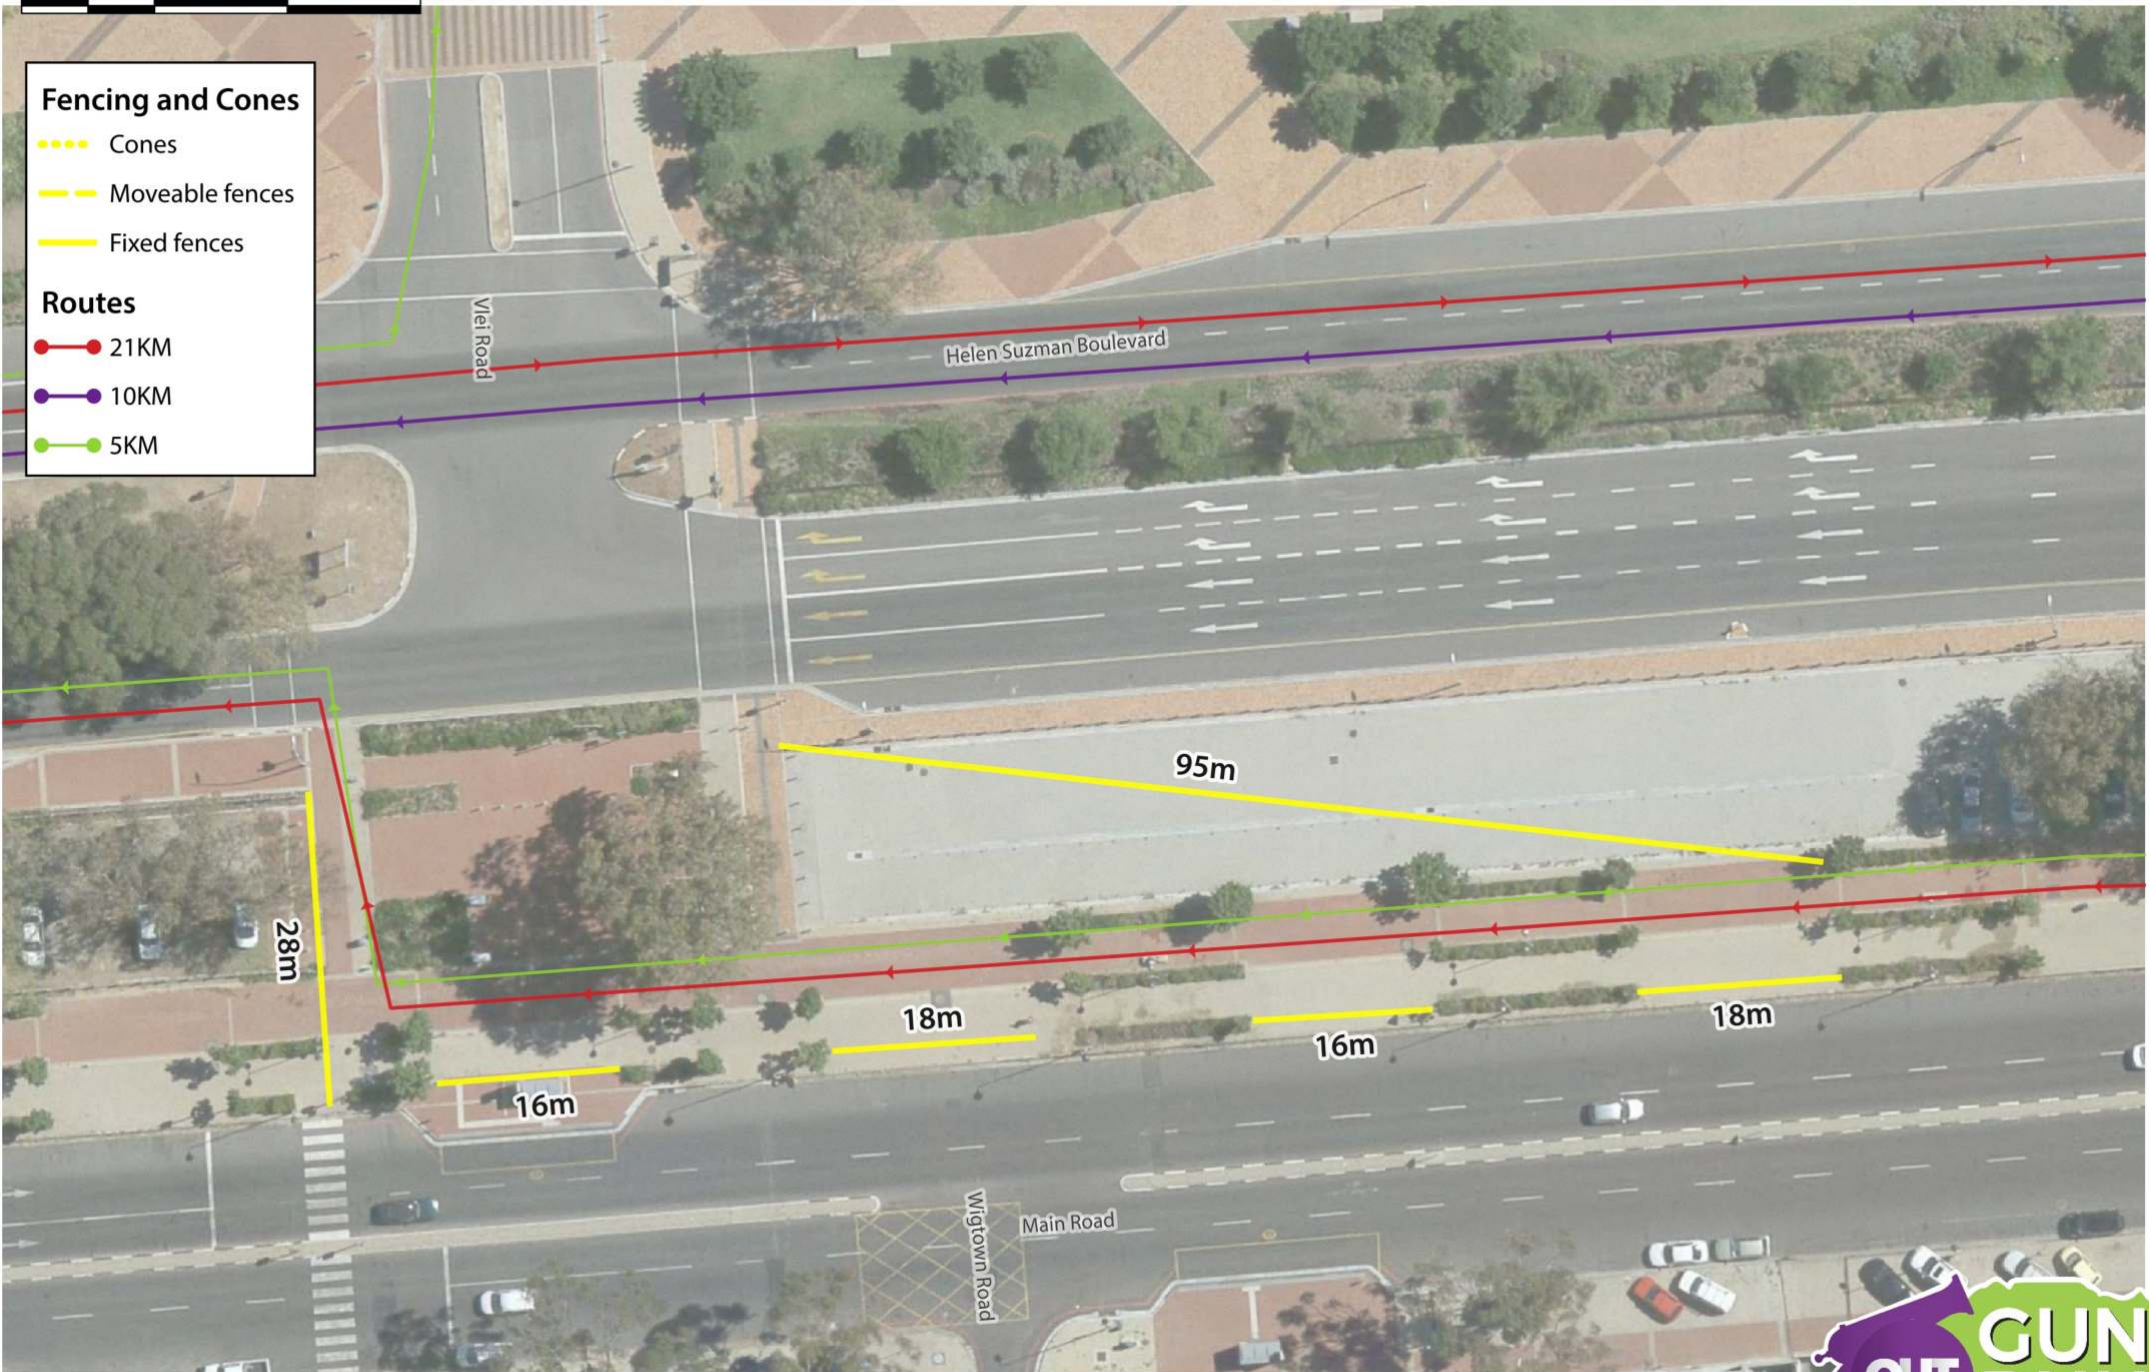

- Fencing and Cones**
- Cones
 - - - - Moveable fences
 - Fixed fences
- Routes**
- 21KM
 - 10KM
 - 5KM

Fence line must follow pillars. Leave gap open for Park Run

Fencing and Cones

- ⋯ Cones
- Moveable fences
- Fixed fences

Routes

- 21KM
- 10KM
- 5KM

10 0 10 20 m

Fencing and Cones

- Cones
- Moveable fences
- Fixed fences

Routes

- 21KM
- 10KM
- 5KM

Fencing and Cones

- Cones
- Moveable fences
- Fixed fences

Routes

- 21KM
- 10KM
- 5KM

FENCING: 5KM Finish

Sunday, 14 October 2018

FENCING: Finish

Sunday, 14 October 2018

Fencing and Cones