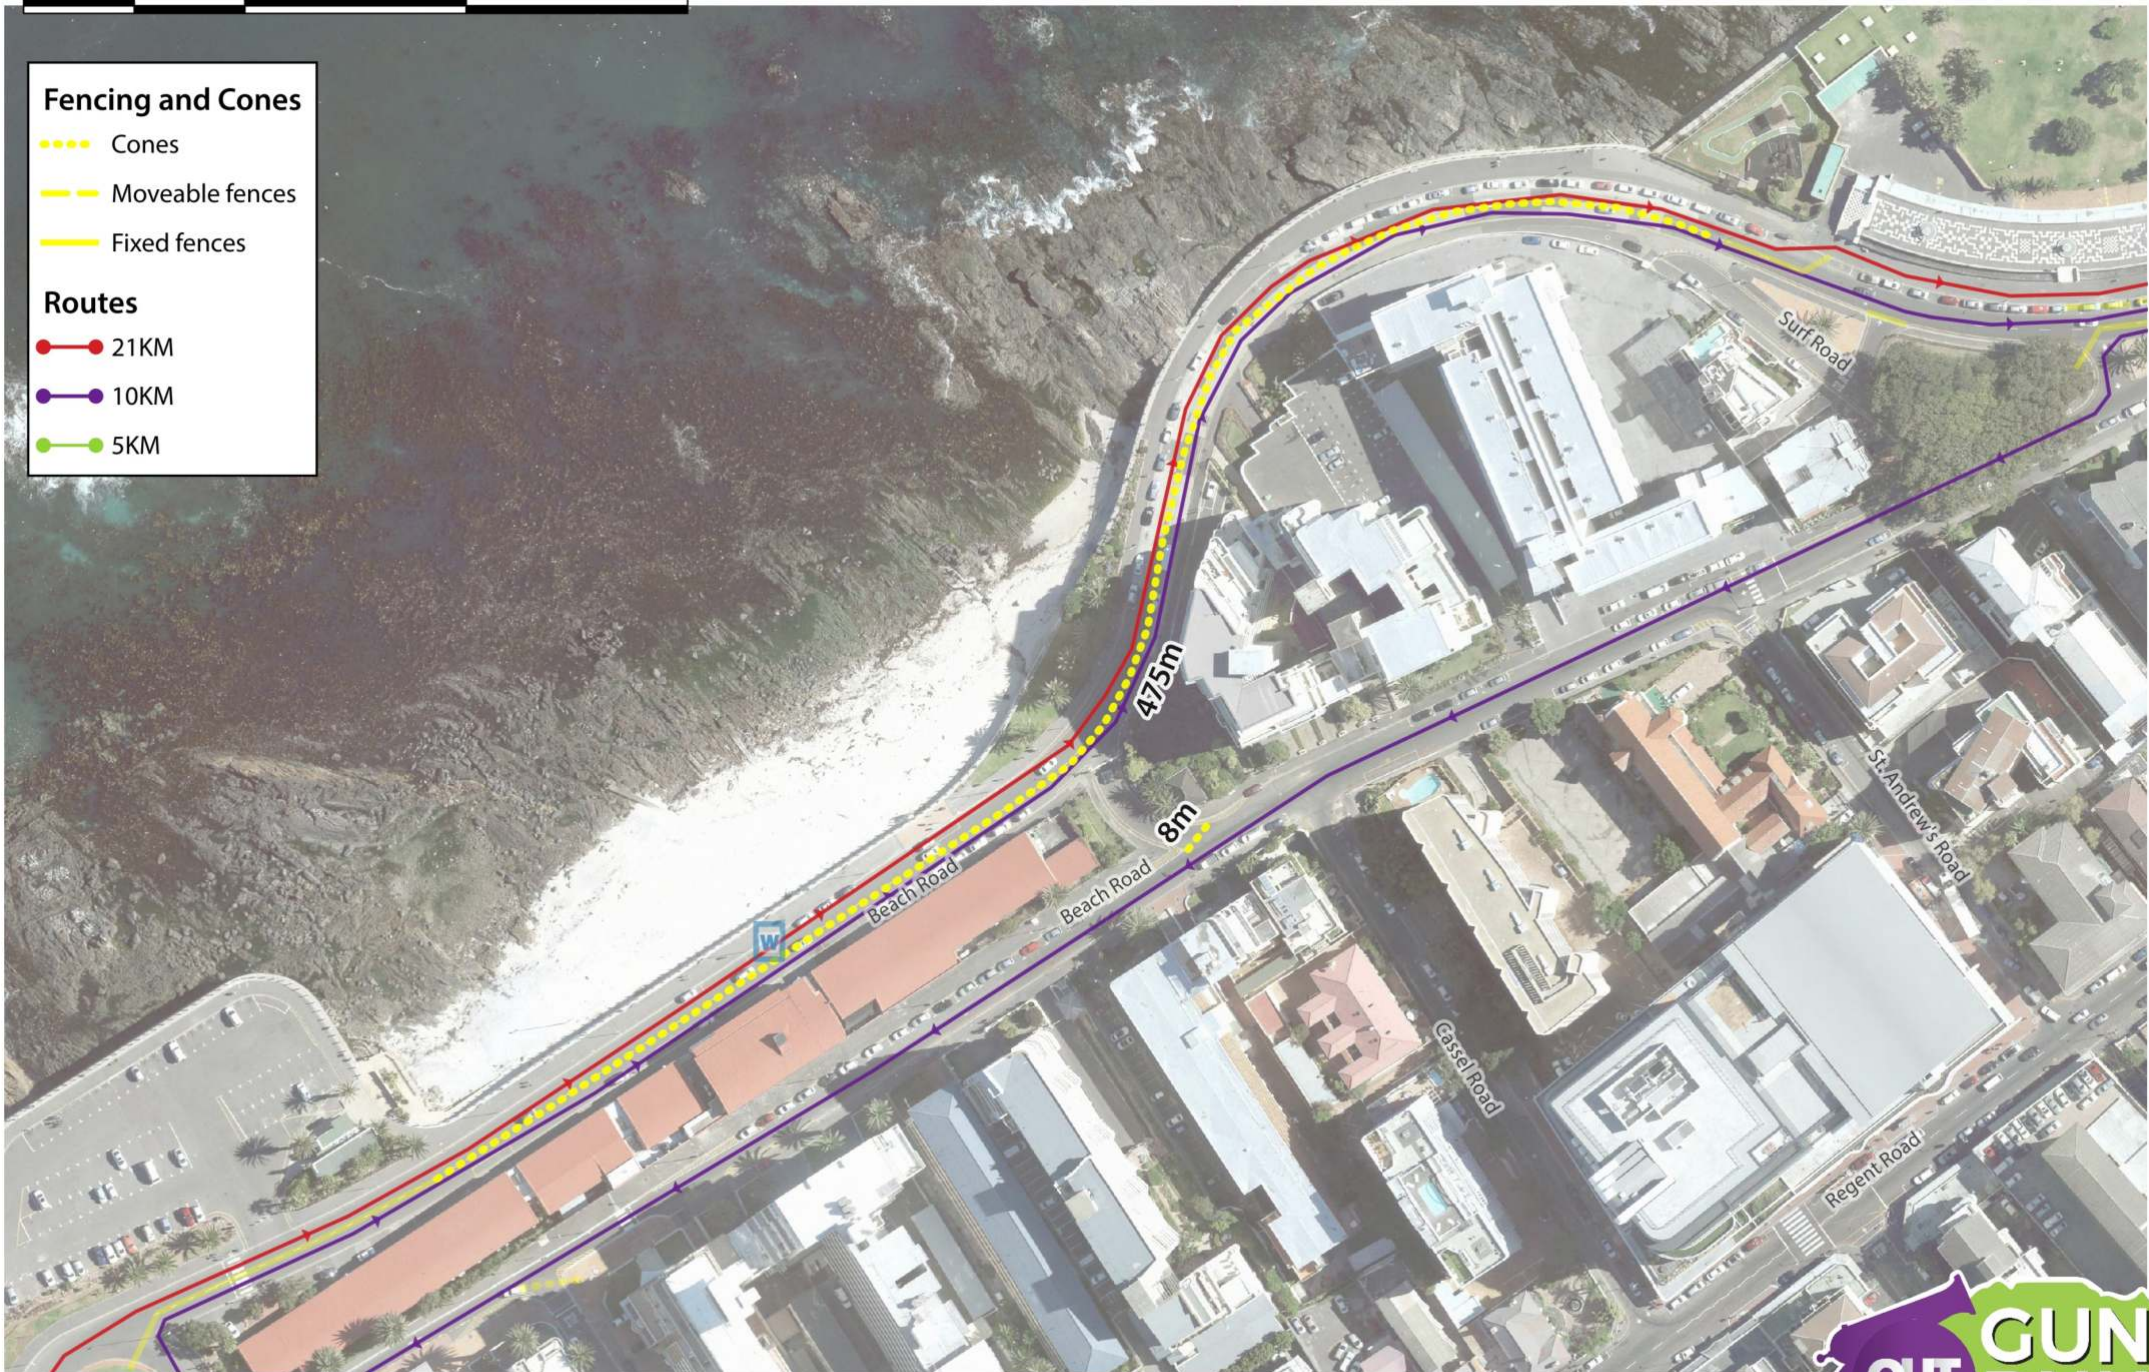

- Cones
- - - - Moveable fences
- Fixed fences

Routes

- 21KM
- 10KM
- 5KM

Fencing and Cones

- Cones
- Moveable fences
- Fixed fences

Routes

- 21KM
- 10KM
- 5KM

FENCING: Queens Road Circle

Sunday, 14 October 2018

Fencing and Cones

- Cones
- Moveable fences
- Fixed fences

Routes

- 21KM
- 10KM
- 5KM

Fencing and Cones

- Cones
- Moveable fences
- Fixed fences

Routes

- 21KM
- 10KM
- 5KM

Fencing and Cones

- Cones
- Moveable fences
- Fixed fences

Routes

- 21KM
- 10KM
- 5KM