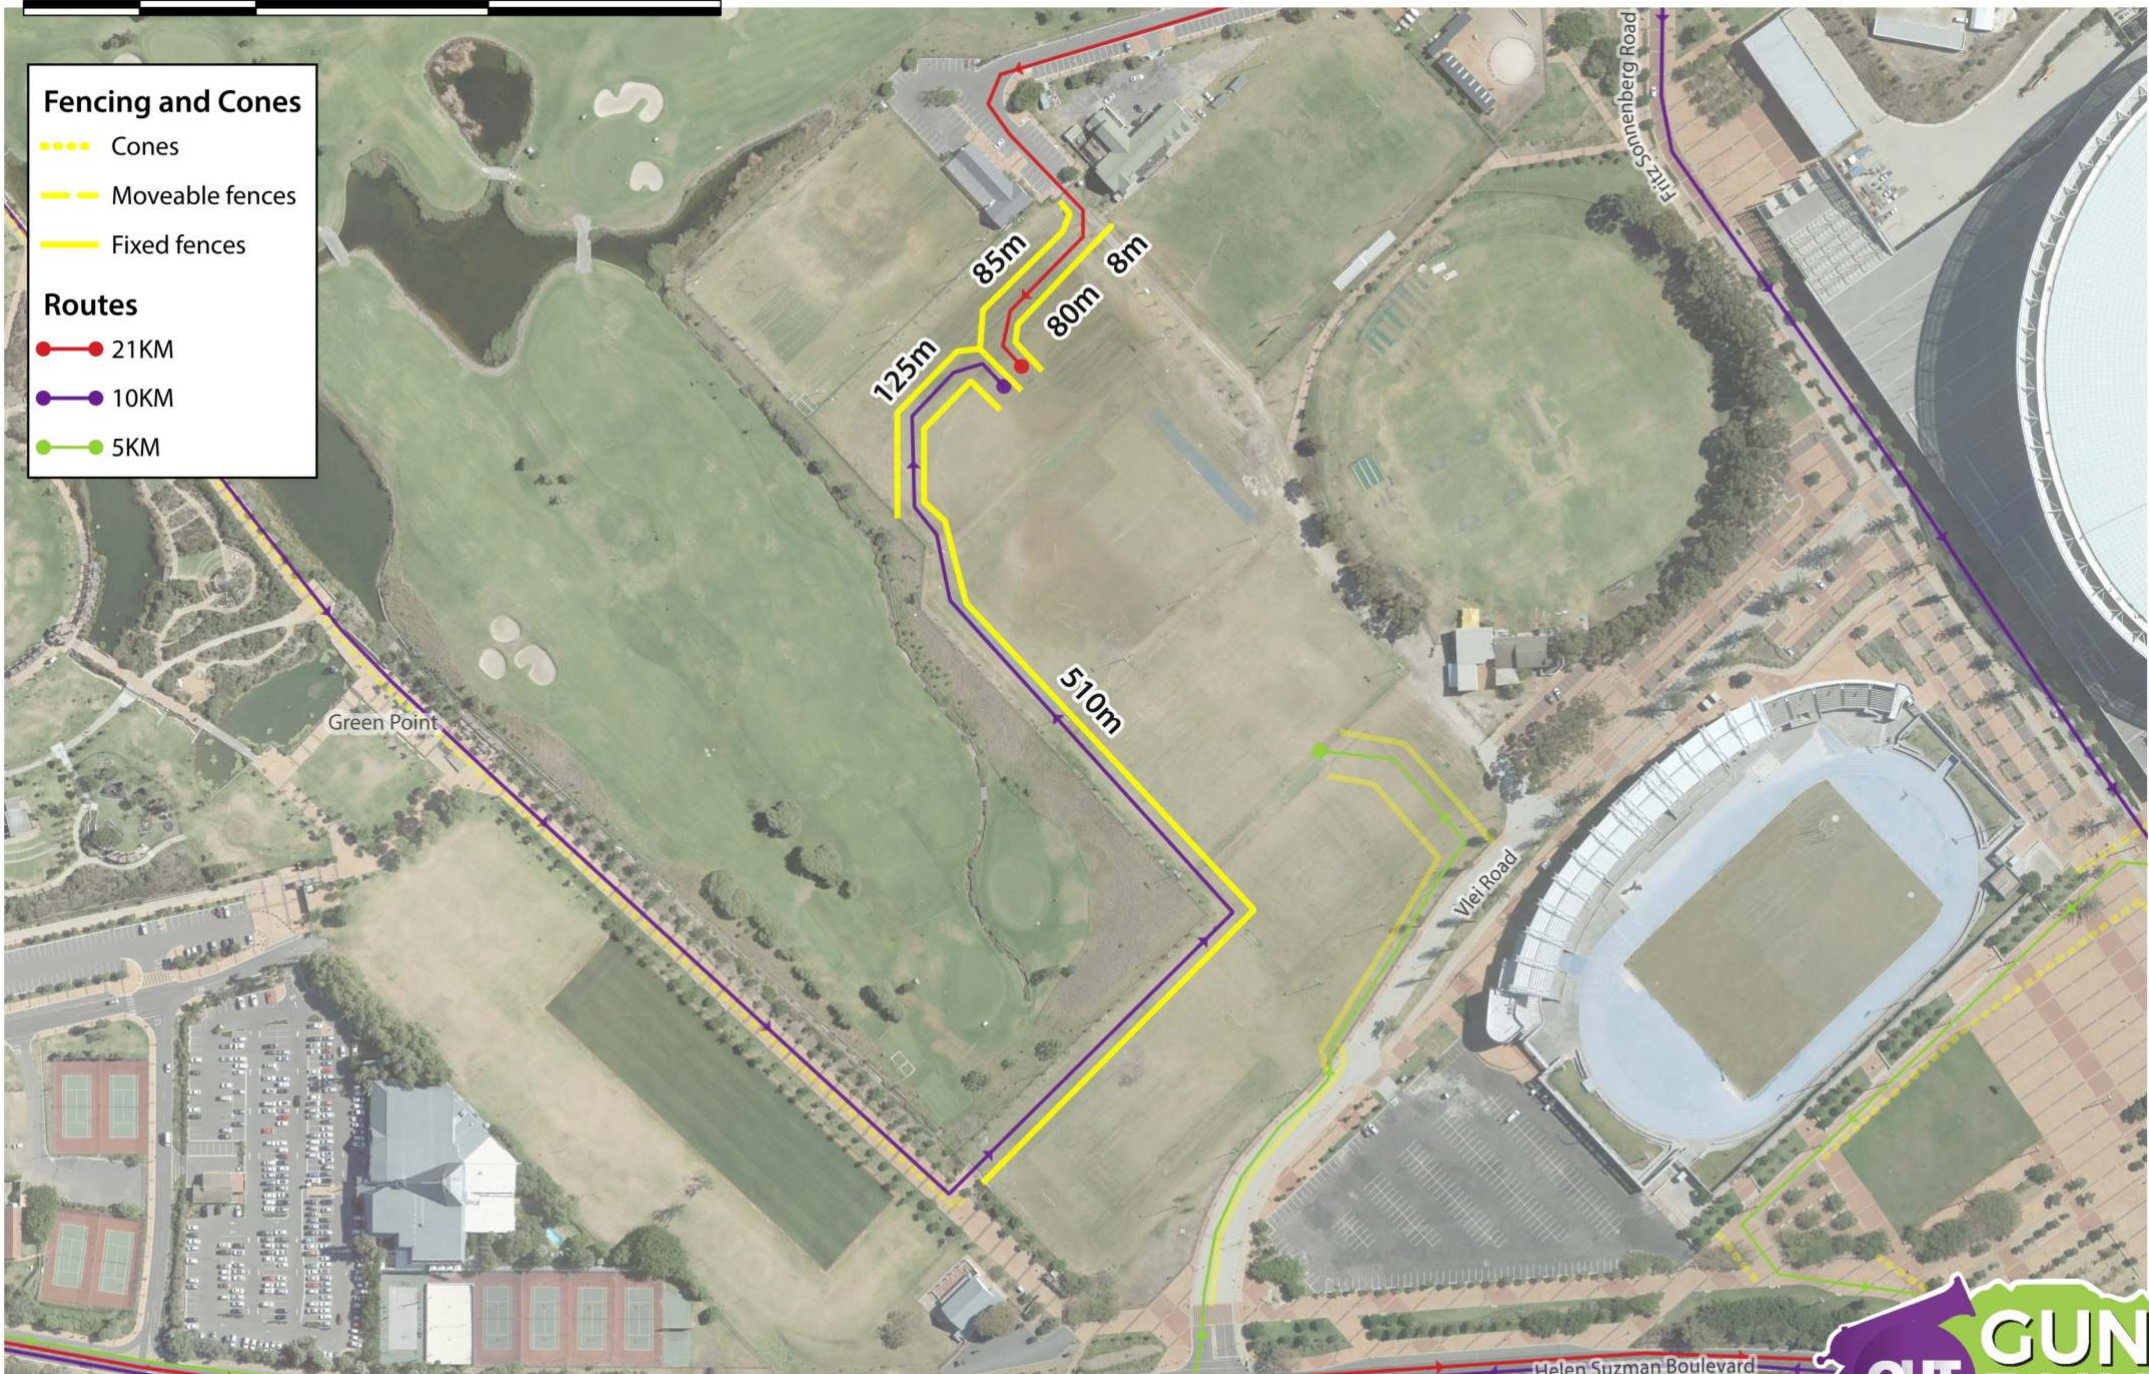

- Fencing and Cones**
- Cones
 - - - - Moveable fences
 - Fixed fences
- Routes**
- 21KM
 - 10KM
 - 5KM

Fence line must follow pillars. Leave gap open for Park Run

Fencing and Cones

- ⋯ Cones
- Moveable fences
- Fixed fences

- Cones
- Moveable fences
- Fixed fences

Routes

- 21KM
- 10KM
- 5KM

FENCING: 5KM Finish

Sunday, 14 October 2018

FENCING: Finish

Sunday, 14 October 2018

Fencing and Cones

- Cones
- Moveable fences
- Fixed fences

Routes

- 21KM
- 10KM
- 5KM

Fencing and Cones

- Cones
- Moveable fences
- Fixed fences

Routes

- 21KM
- 10KM
- 5KM

Fencing and Cones