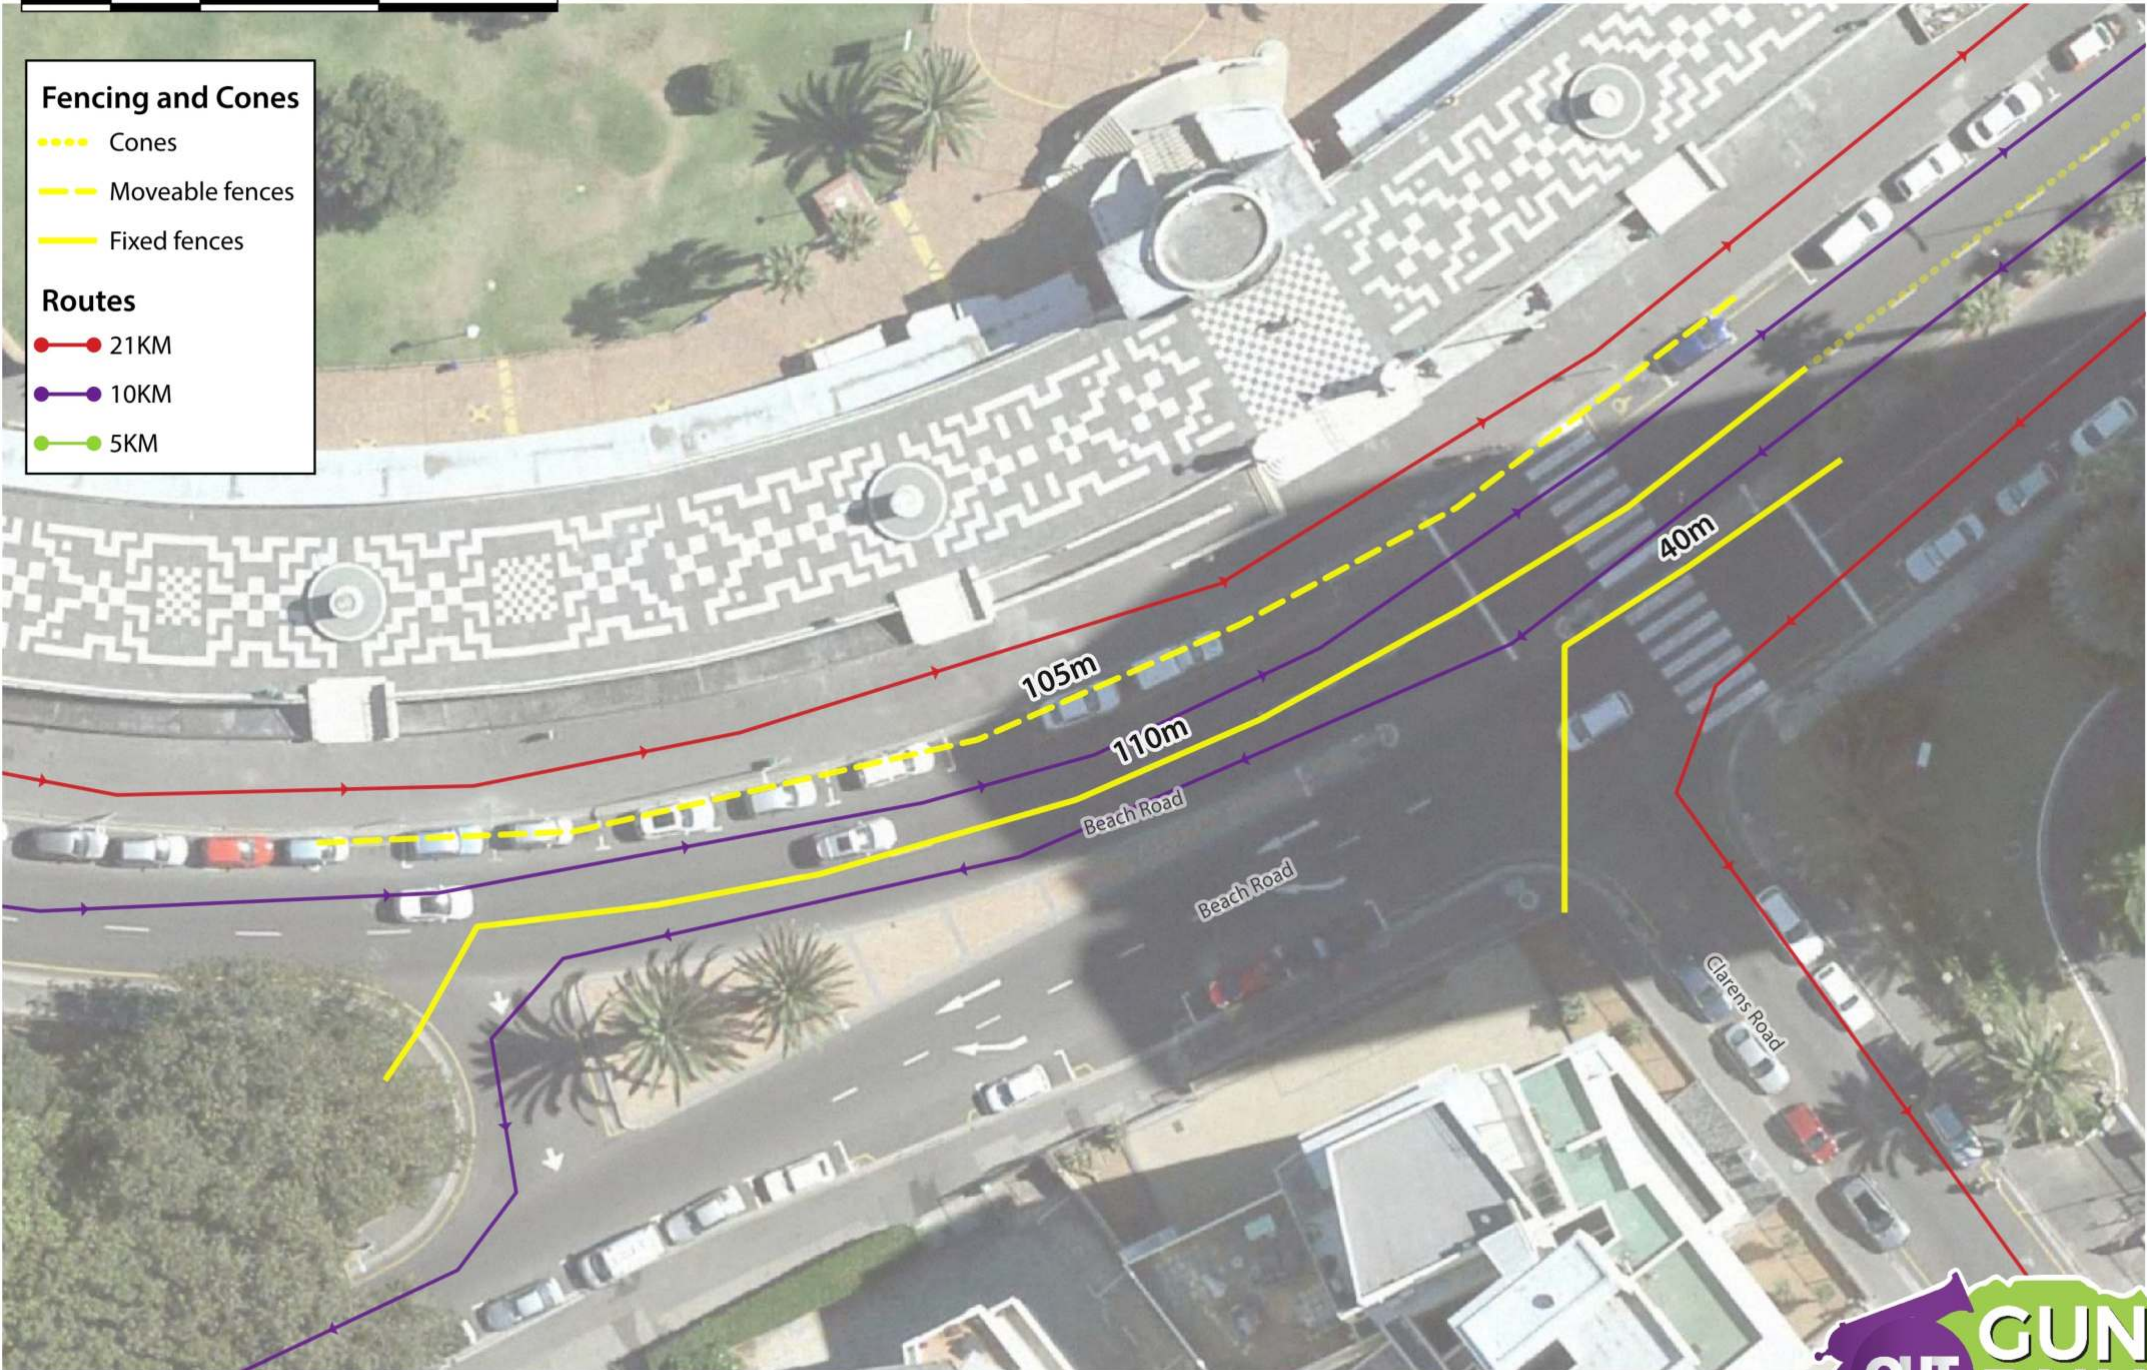

Fencing and Cones

- ..... Cones
- - - - Moveable fences
- ———— Fixed fences

Routes

- 21KM
- 10KM
- 5KM