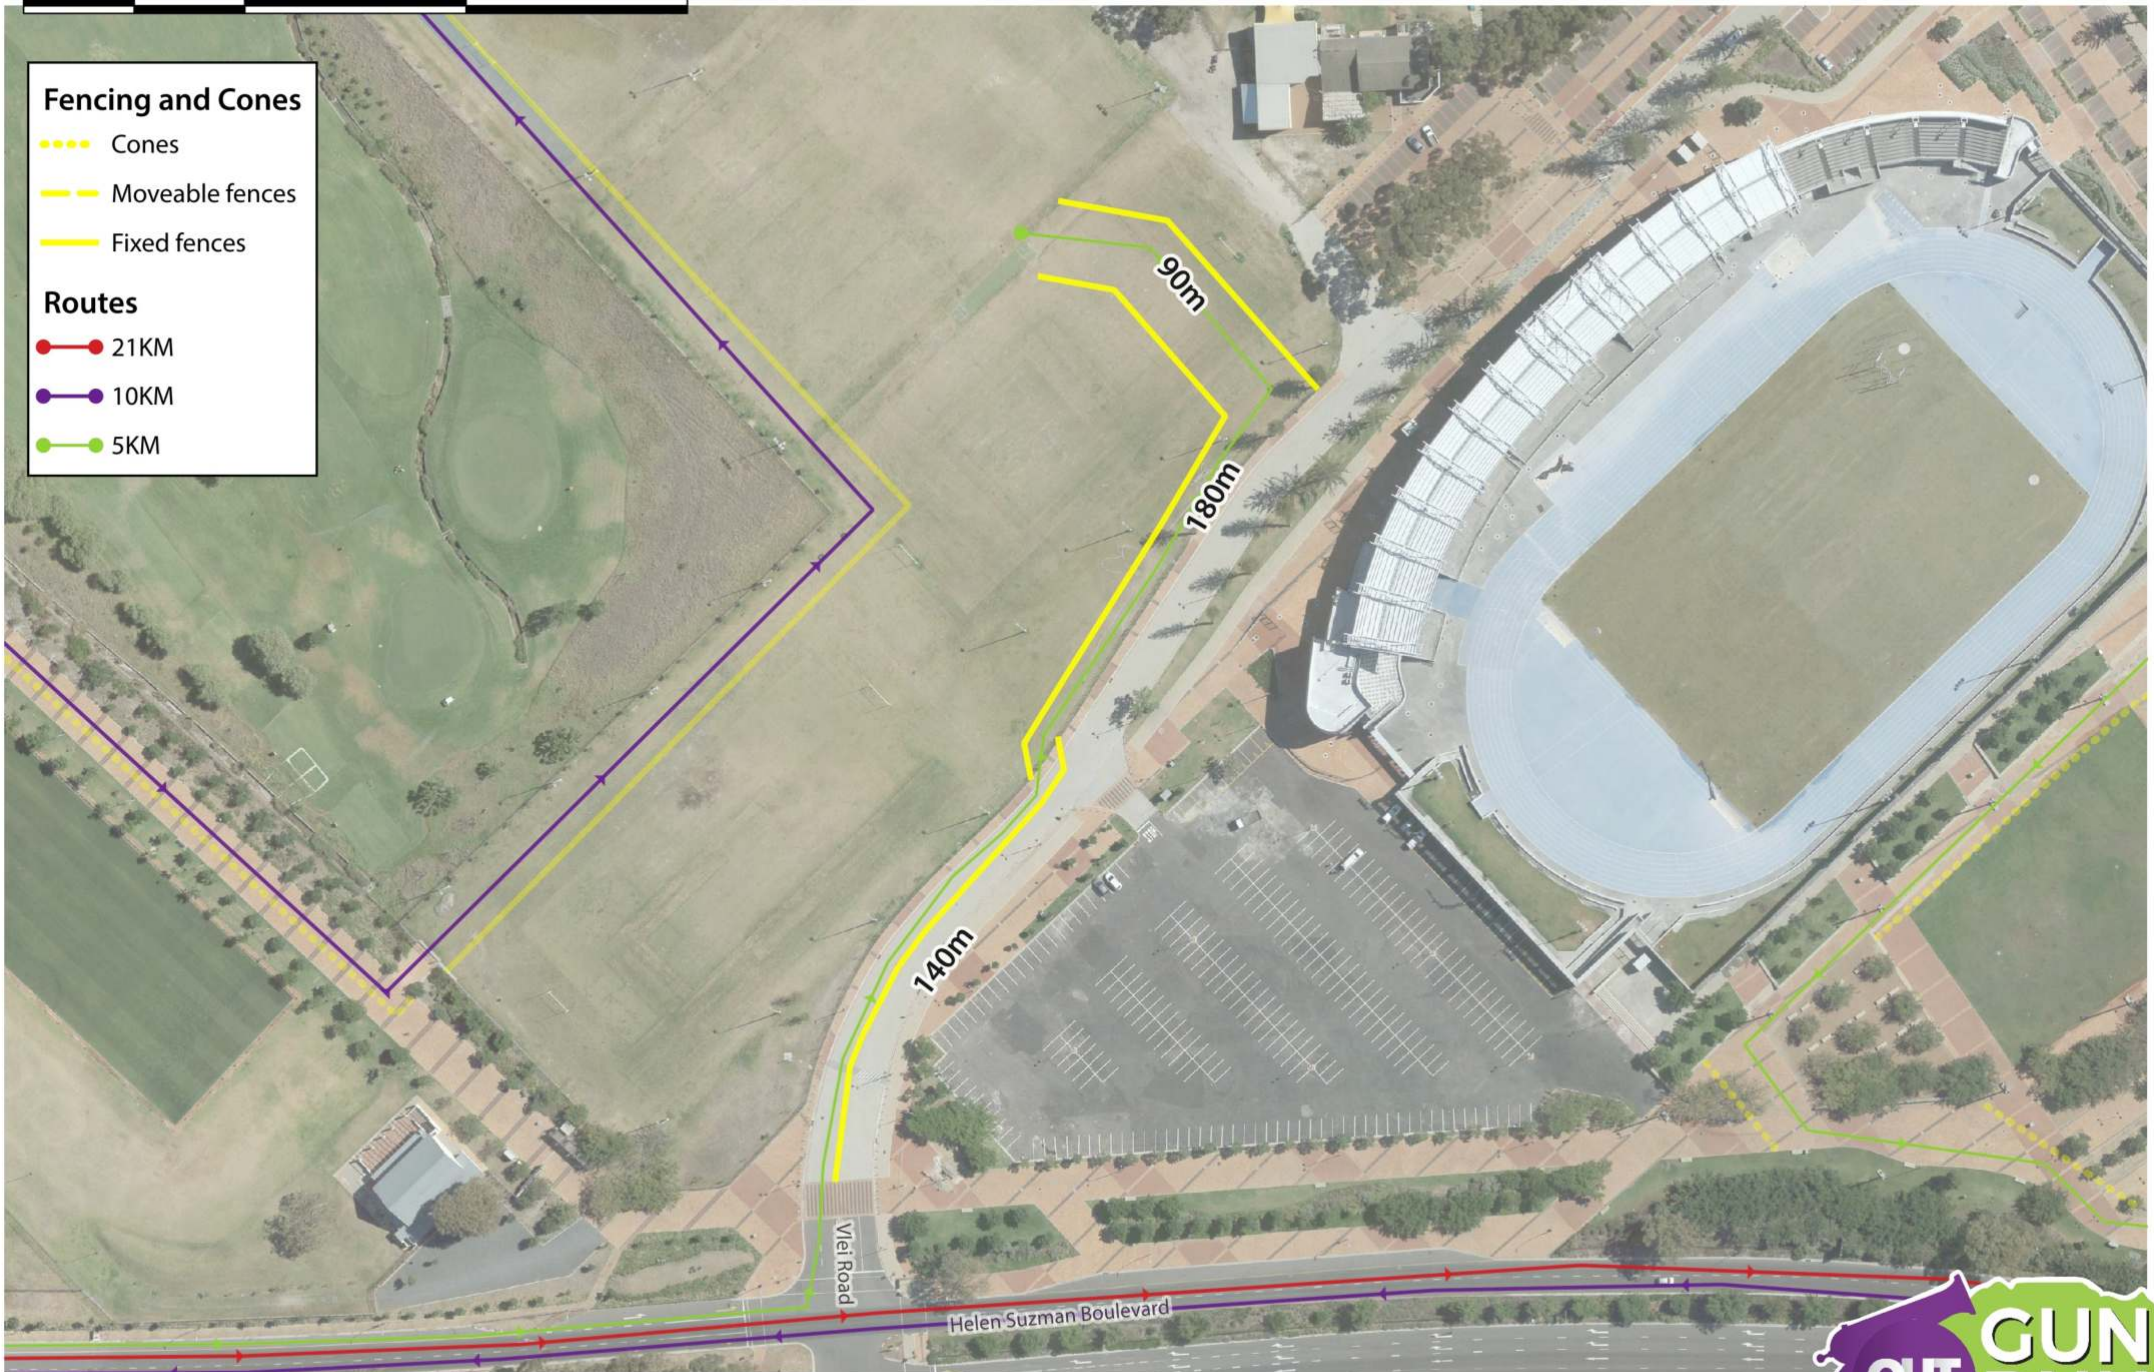

- Fencing and Cones**
- Cones
 - - - - Moveable fences
 - Fixed fences
- Routes**
- 21KM
 - 10KM
 - 5KM

Fence line must follow pillars. Leave gap open for Park Run

Fencing and Cones

- ⋯ Cones
- Moveable fences
- Fixed fences

Routes

- 21KM
- 10KM
- 5KM

10 0 10 20 m

Fencing and Cones

- Cones
- Moveable fences
- Fixed fences

Routes

- 21KM
- 10KM
- 5KM

Fencing and Cones

- Cones
- Moveable fences
- Fixed fences

Routes

- 21KM
- 10KM
- 5KM

FENCING: 5KM Finish

Sunday, 14 October 2018

FENCING: Finish

Sunday, 14 October 2018

Fencing and Cones

- Cones
- Moveable fences
- Fixed fences

Routes

- 21KM
- 10KM
- 5KM

Fencing and Cones

- Cones
- Moveable fences
- Fixed fences

Routes

- 21KM
- 10KM
- 5KM

Fencing and Cones