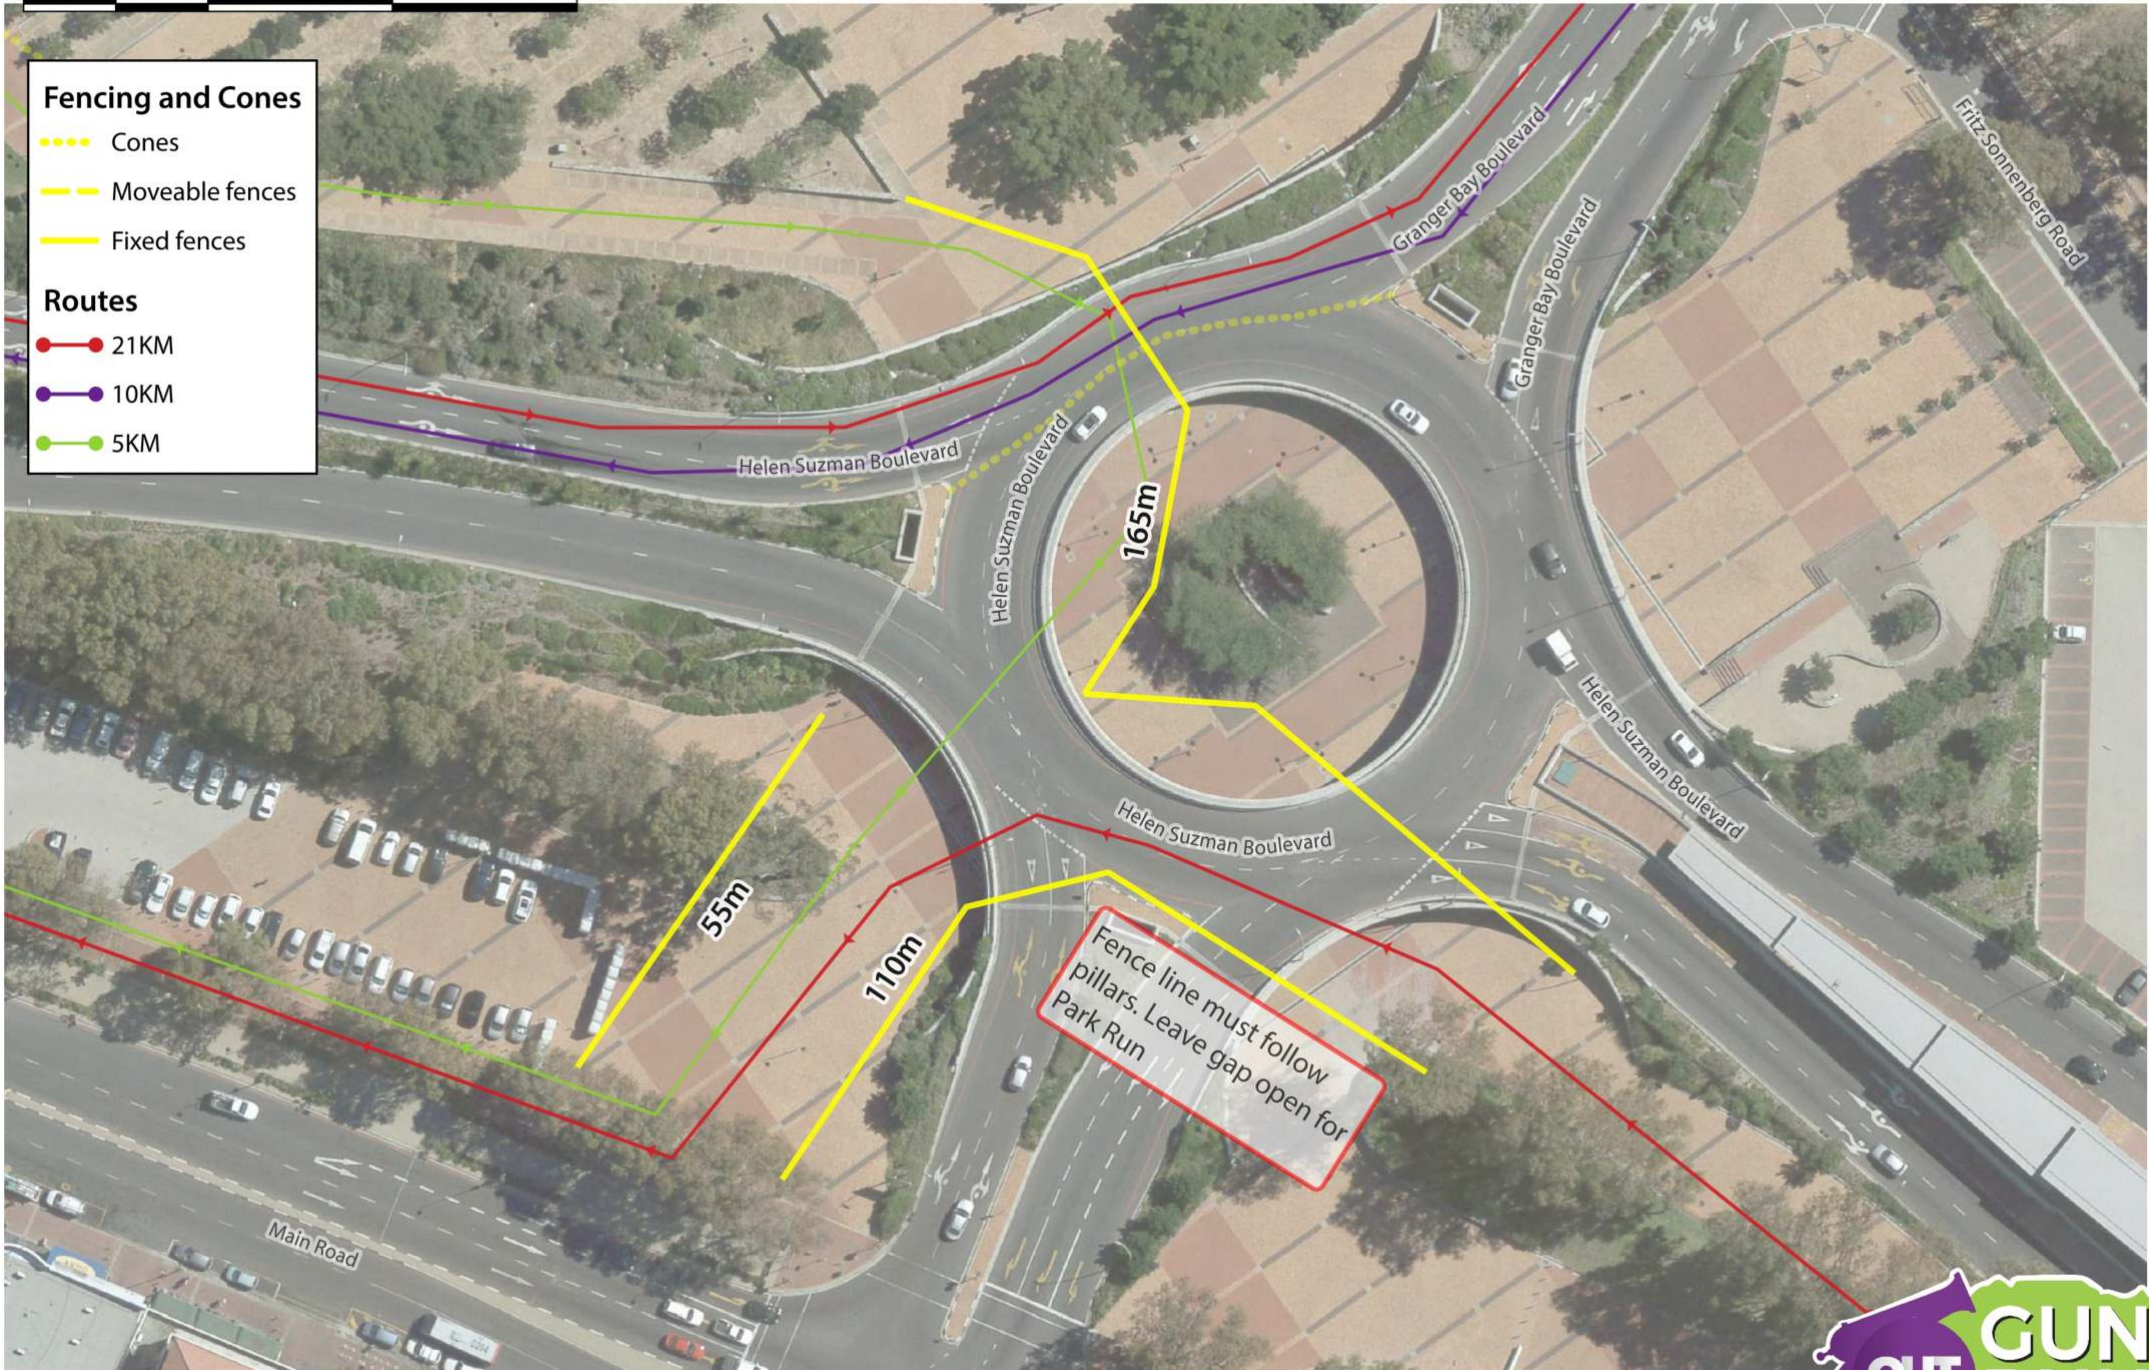

Fencing and Cones

- Cones
- Moveable fences
- Fixed fences

Routes

- 21KM
- 10KM
- 5KM

Fencing and Cones

- Cones
- Moveable fences
- Fixed fences

Routes

- 21KM
- 10KM
- 5KM

- Fencing and Cones**
- Cones
 - - - - Moveable fences
 - Fixed fences
- Routes**
- 21KM
 - 10KM
 - 5KM

Fence line must follow pillars. Leave gap open for Park Run

Fencing and Cones

- ⋯ Cones
- Moveable fences
- Fixed fences

- Cones
- Moveable fences
- Fixed fences

Routes

- 21KM
- 10KM
- 5KM

FENCING: 5KM Finish

Sunday, 14 October 2018

FENCING: Finish

Sunday, 14 October 2018

Fencing and Cones