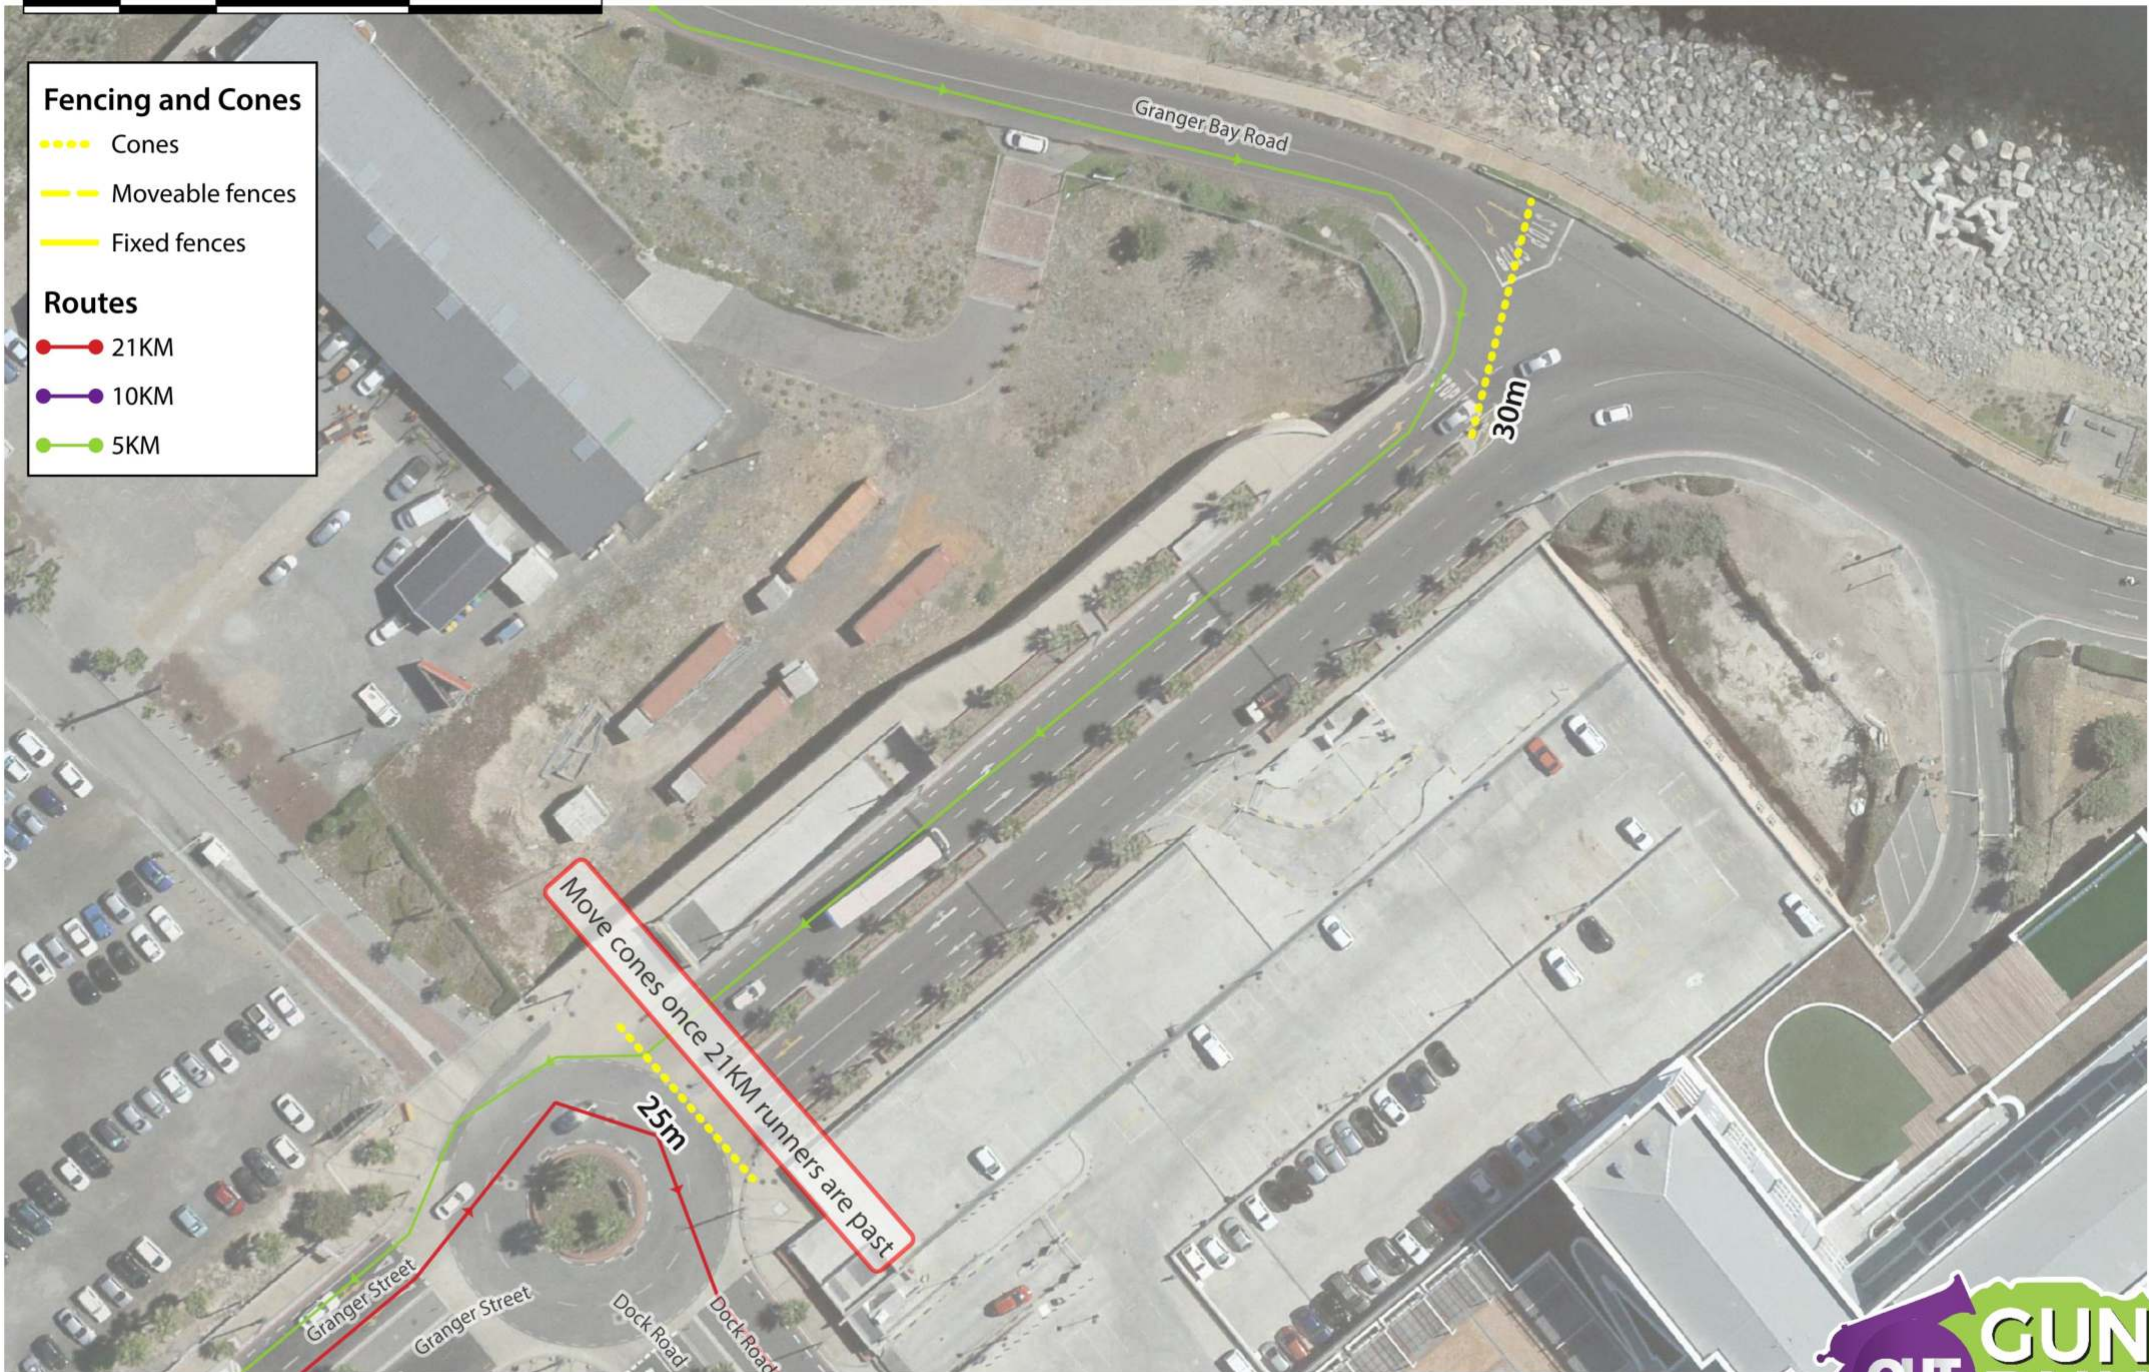

Fencing and Cones

- Cones
- Moveable fences
- Fixed fences

Routes

- 21KM
- 10KM
- 5KM

Fencing and Cones

- Cones
- Moveable fences
- Fixed fences

Routes

- 21KM
- 10KM
- 5KM

- Fencing and Cones**
- Cones
 - - - - Moveable fences
 - Fixed fences
- Routes**
- 21KM
 - 10KM
 - 5KM

Fence line must follow pillars. Leave gap open for Park Run

Fencing and Cones

- ⋯ Cones
- Moveable fences
- Fixed fences

- Cones
- Moveable fences
- Fixed fences

Routes

- 21KM
- 10KM
- 5KM

FENCING: 5KM Finish

Sunday, 14 October 2018

FENCING: Finish

Sunday, 14 October 2018

Fencing and Cones