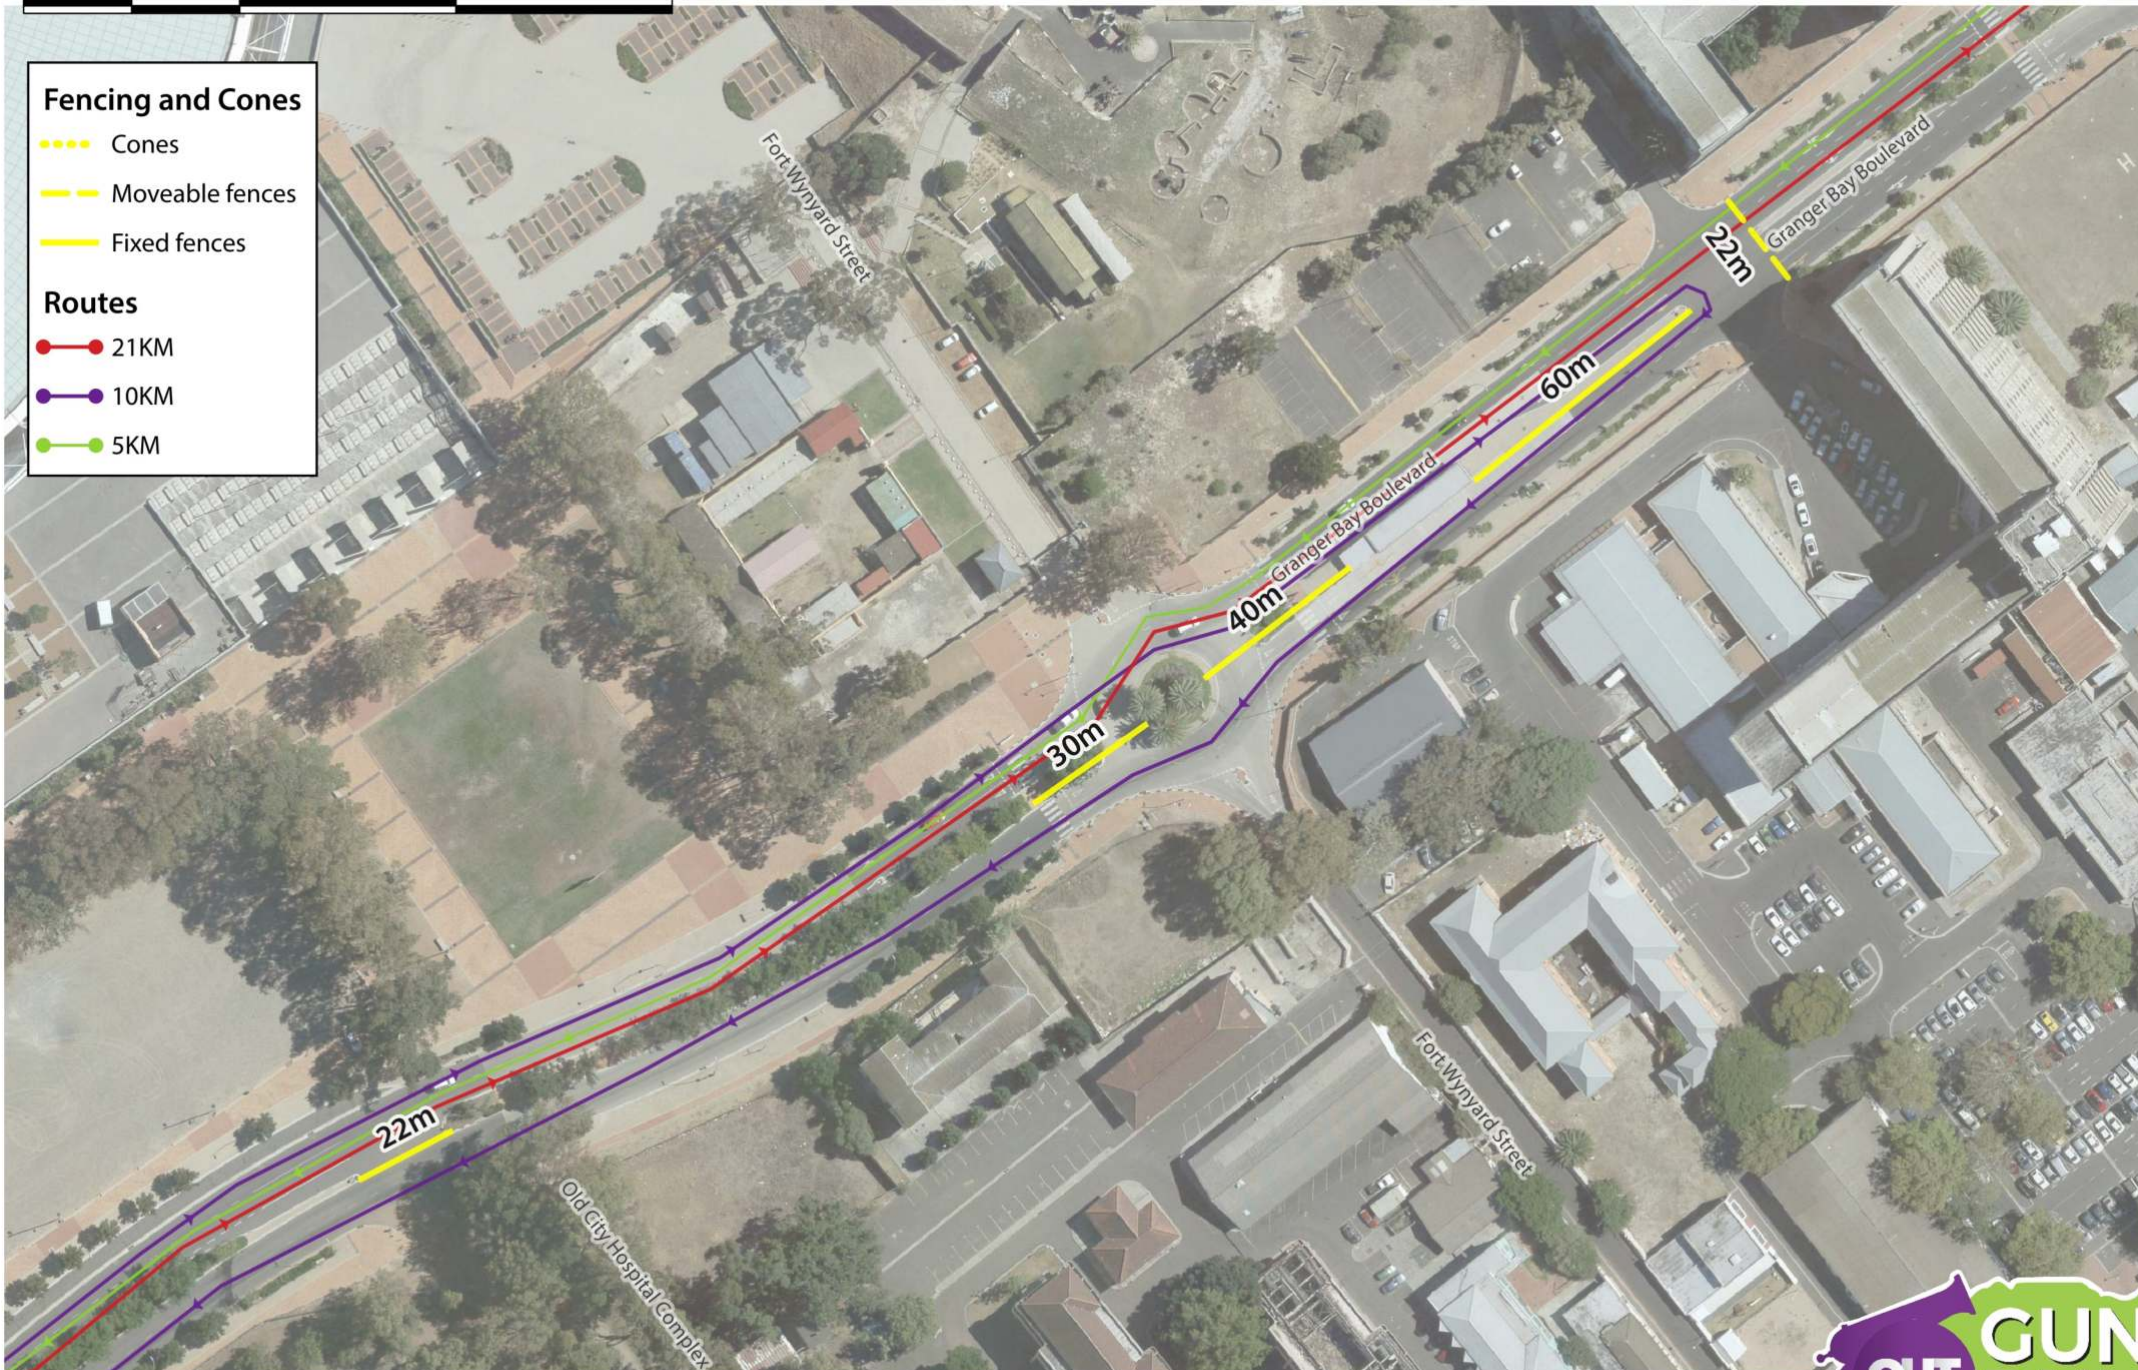

Fencing and Cones

- Cones
- Moveable fences
- Fixed fences

Routes

- 21KM
- 10KM
- 5KM

Fencing and Cones

- Cones
- Moveable fences
- Fixed fences

Routes

- 21KM
- 10KM
- 5KM

- Fencing and Cones**
- Cones
 - - - - Moveable fences
 - Fixed fences
- Routes**
- 21KM
 - 10KM
 - 5KM

Fence line must follow pillars. Leave gap open for Park Run

Fencing and Cones

- ⋯ Cones
- Moveable fences
- Fixed fences

- Cones
- Moveable fences
- Fixed fences

Routes

- 21KM
- 10KM
- 5KM

FENCING: 5KM Finish

Sunday, 14 October 2018

FENCING: Finish

Sunday, 14 October 2018

Fencing and Cones