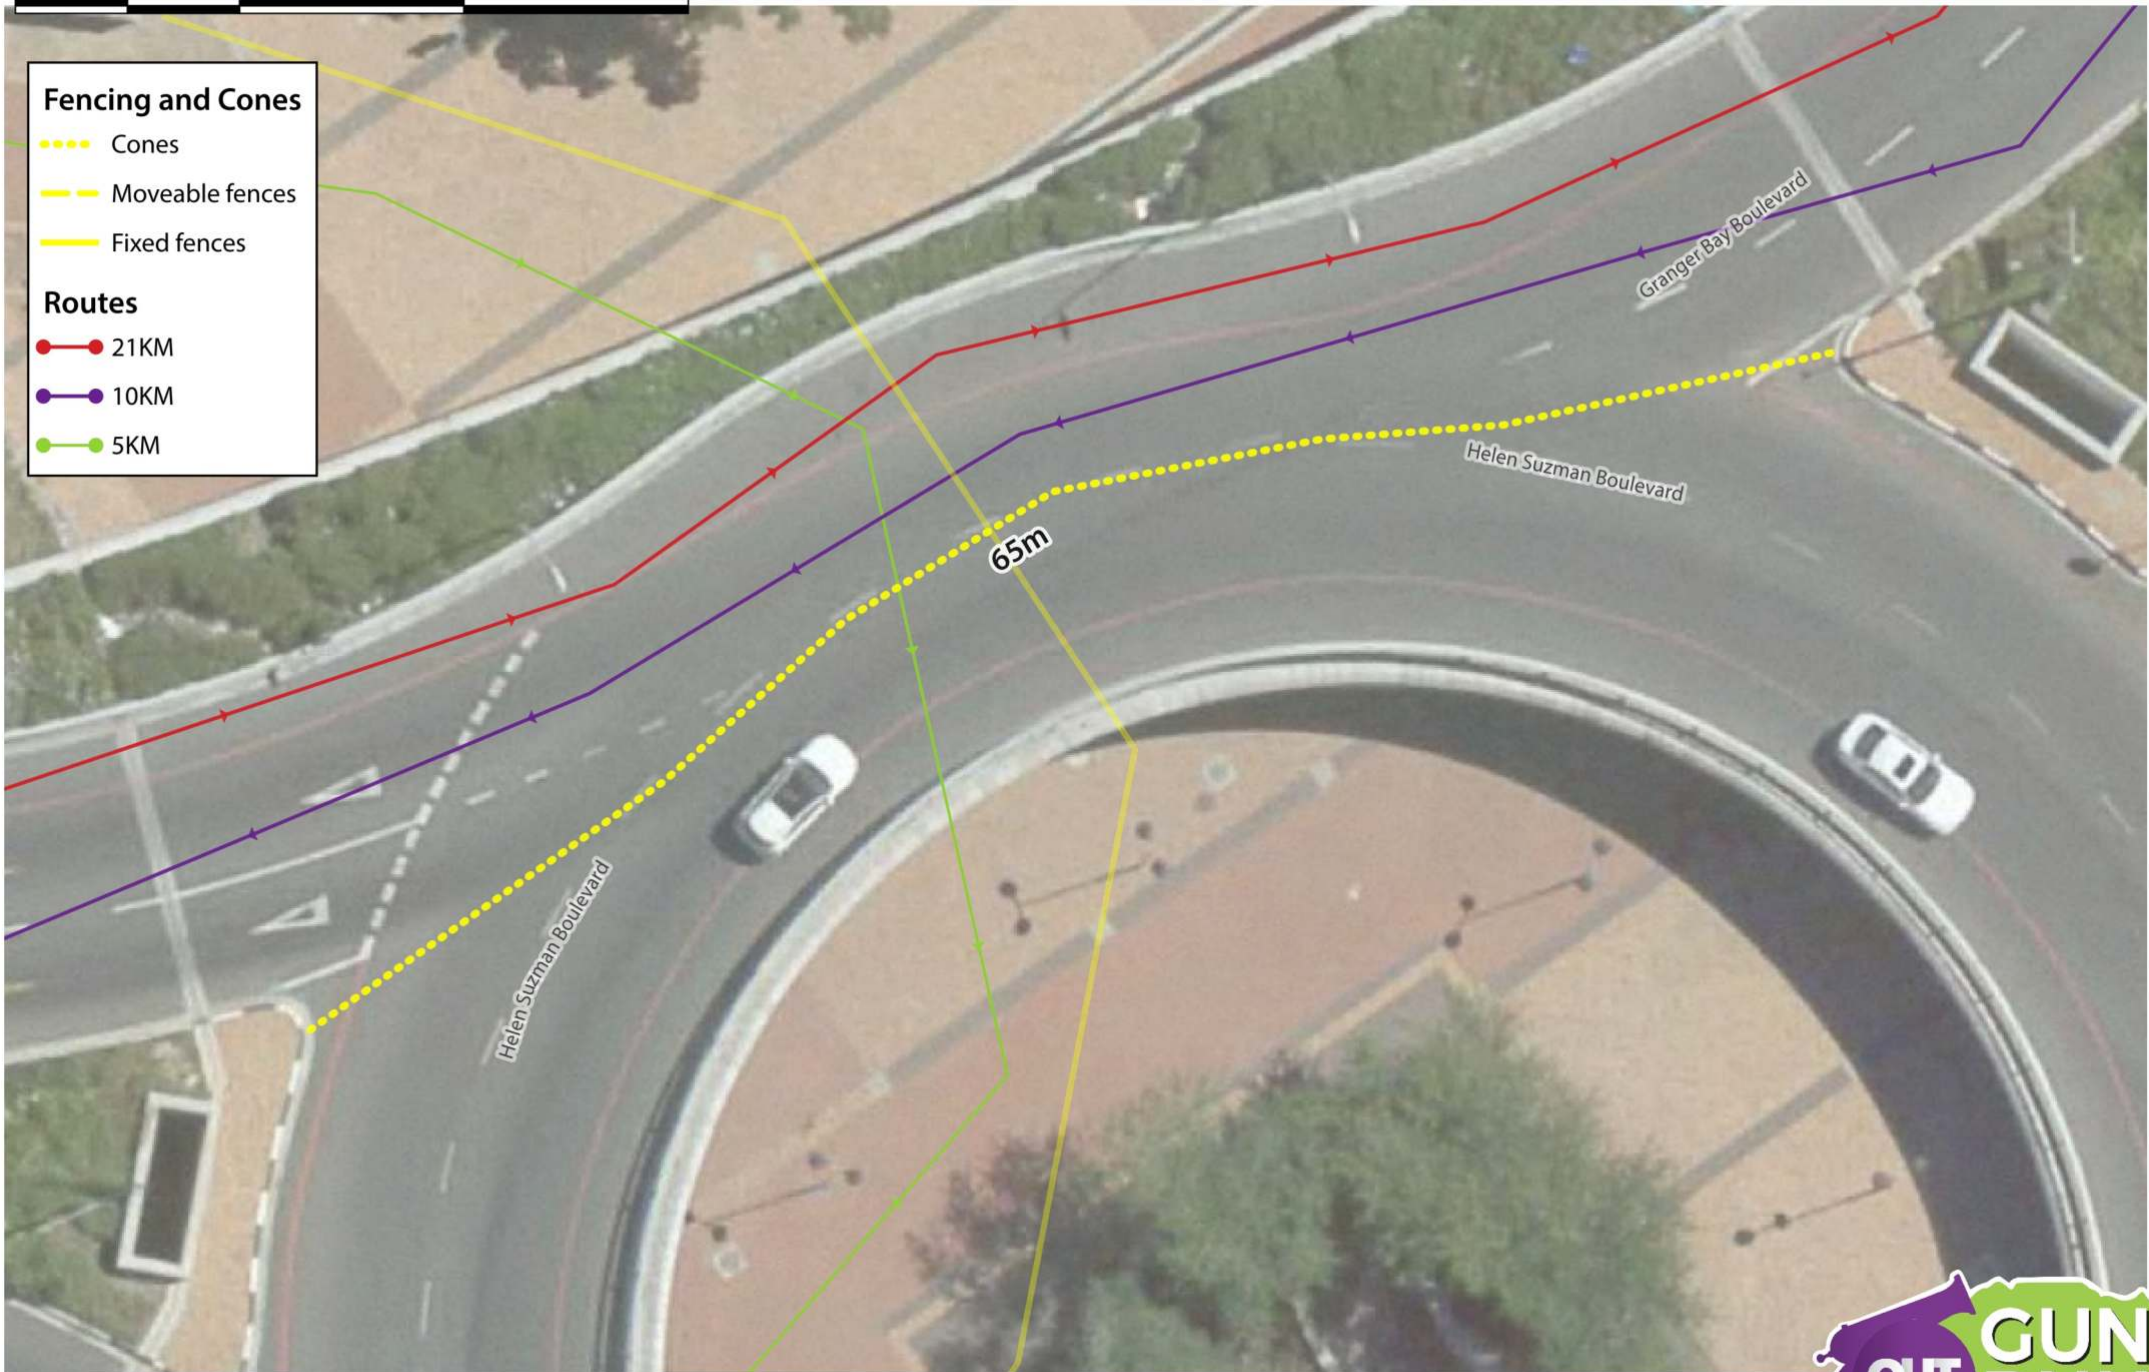

Fencing and Cones

- Cones
- Moveable fences
- Fixed fences

Routes

- 21KM
- 10KM
- 5KM

Fencing and Cones

- Cones
- Moveable fences
- Fixed fences

Routes

- 21KM
- 10KM
- 5KM

- Fencing and Cones**
- Cones
 - - - - Moveable fences
 - Fixed fences
- Routes**
- 21KM
 - 10KM
 - 5KM

Fence line must follow pillars. Leave gap open for Park Run

Fencing and Cones

- ⋯ Cones
- Moveable fences
- Fixed fences

- Cones
- Moveable fences
- Fixed fences

Routes

- 21KM
- 10KM
- 5KM

FENCING: 5KM Finish

Sunday, 14 October 2018

FENCING: Finish

Sunday, 14 October 2018

Fencing and Cones