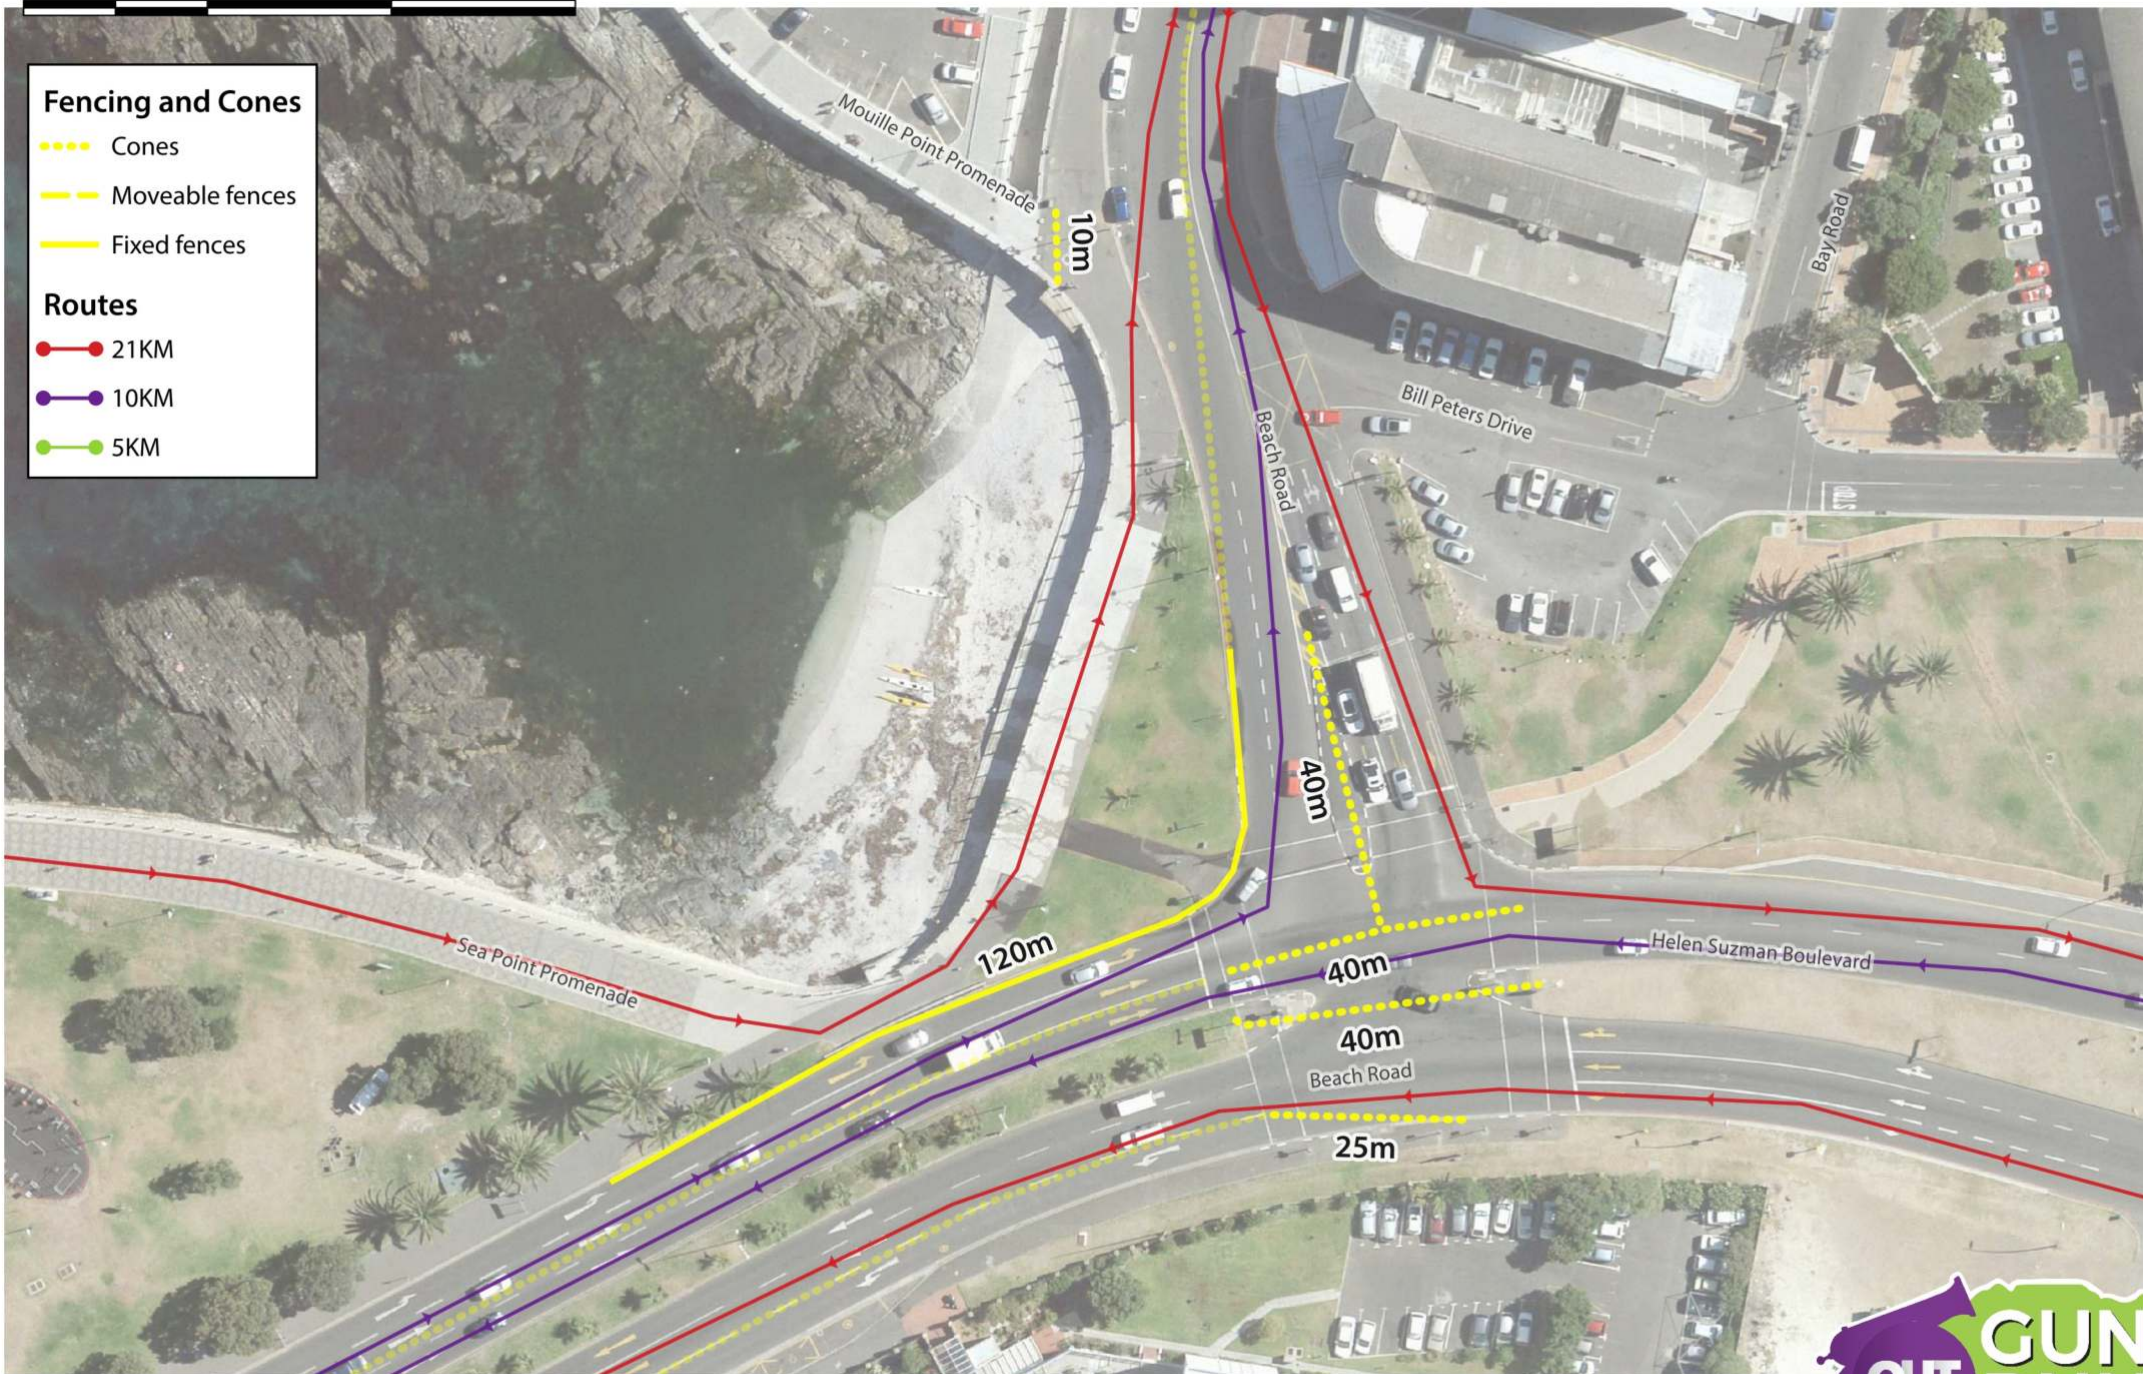

Fencing and Cones

- ..... Cones
- --- Moveable fences
- Fixed fences

Routes

- 21KM
- 10KM
- 5KM