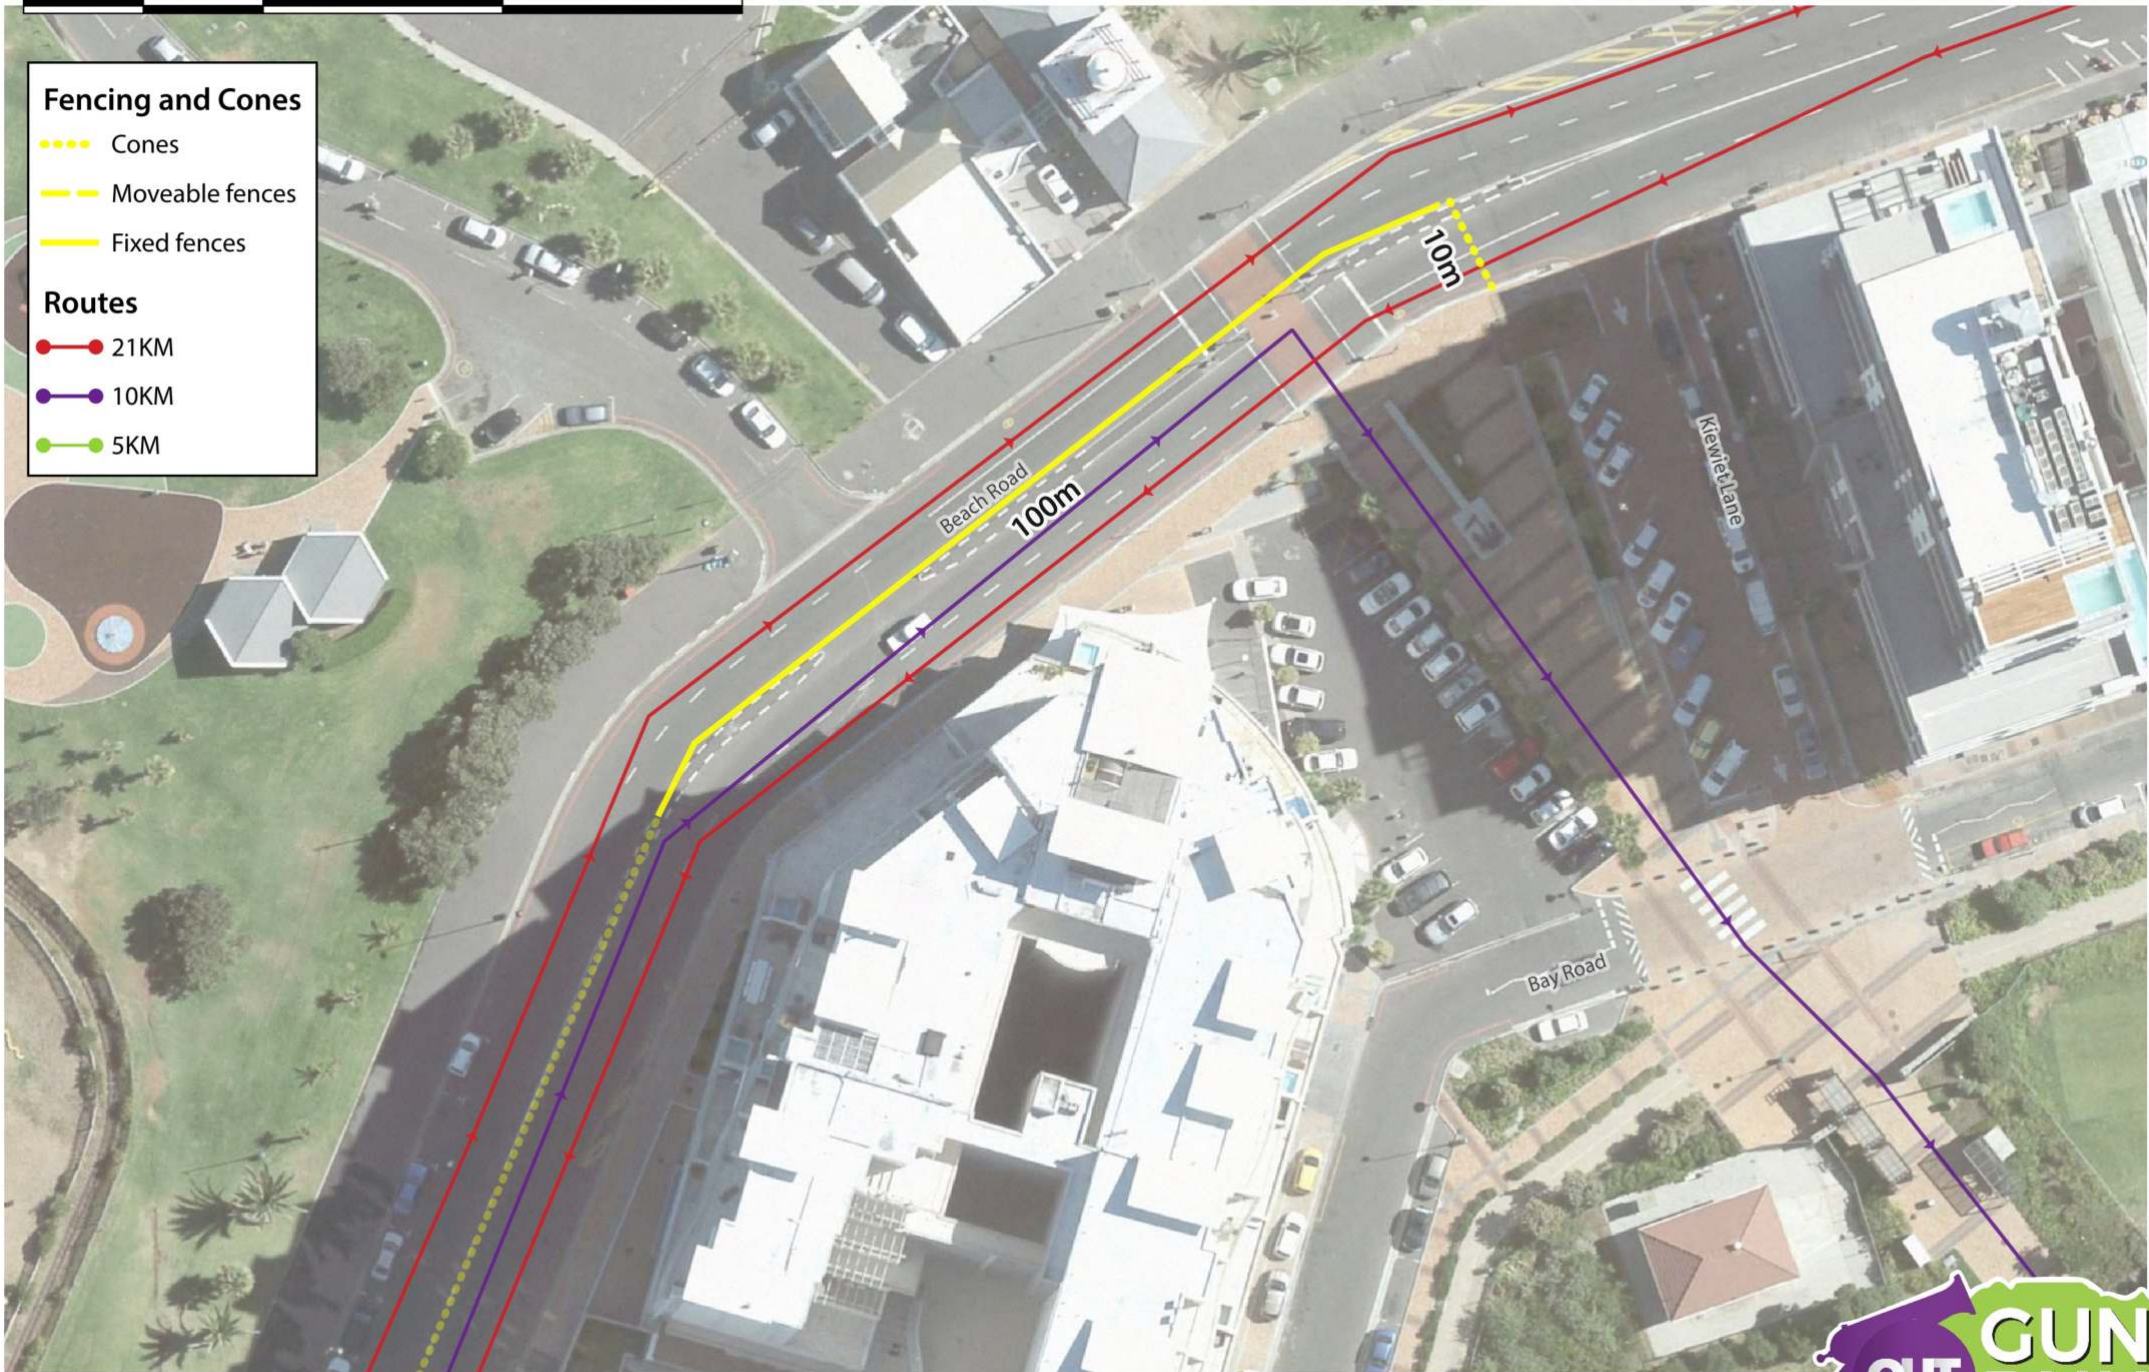

### Routes

- 21KM
- 10KM
- 5KM

FENCING: 5KM Finish

Sunday, 14 October 2018

**Fencing and Cones**

- Cones
- Moveable fences
- Fixed fences

**Routes**

- 21KM
- 10KM
- 5KM

**Fencing and Cones**

- ..... Cones
- Moveable fences
- Fixed fences

**Routes**

- 21KM
- 10KM
- 5KM

**Fencing and Cones**

- Cones
- Moveable fences
- Fixed fences

**Routes**

- 21KM
- 10KM
- 5KM

**FENCING: Beach Rd towards Lighthouse**

Sunday, 14 October 2018

**Fencing and Cones**

- ..... Cones
- Moveable fences
- Fixed fences

**Routes**

- 21KM
- 10KM
- 5KM