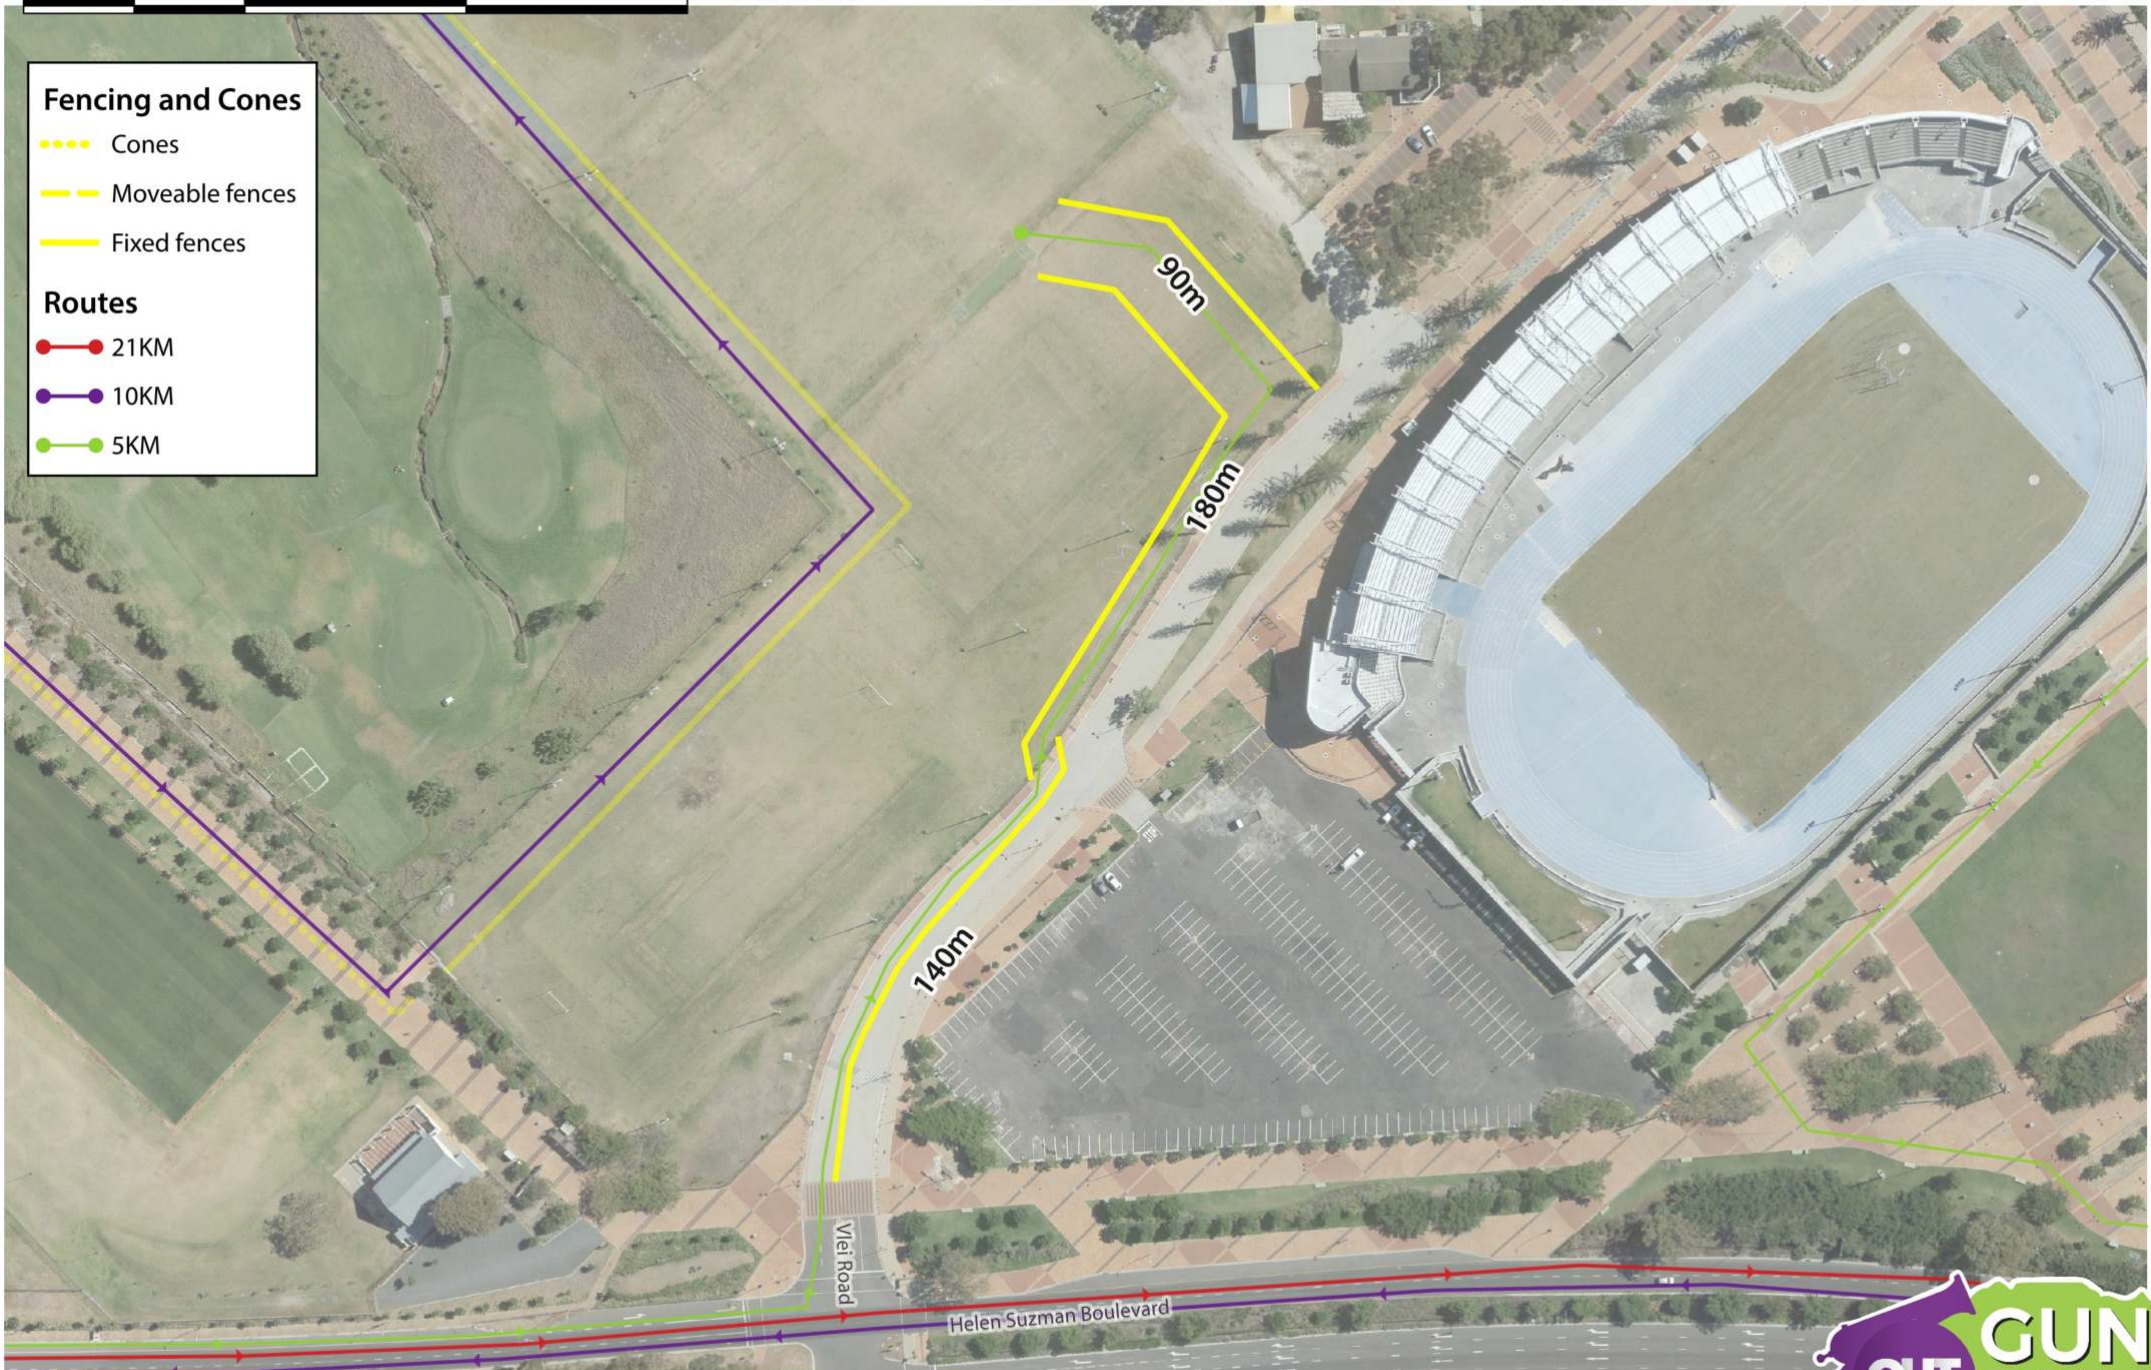

### Routes

- 21KM
- 10KM
- 5KM

Drive-Thru

20m

Cones to be laid out after the 21KM runners have passed.

Granger Bay Boulevard

Fritz Sonnenberg Road

10 0 10 20 m

### Routes

- 21KM
- 10KM
- 5KM

50 0 50 100 m

### Routes

- 21KM
- 10KM
- 5KM

FENCING: 5KM Finish

Sunday, 14 October 2018

**Fencing and Cones**

- Cones
- Moveable fences
- Fixed fences

**Routes**

- 21KM
- 10KM
- 5KM