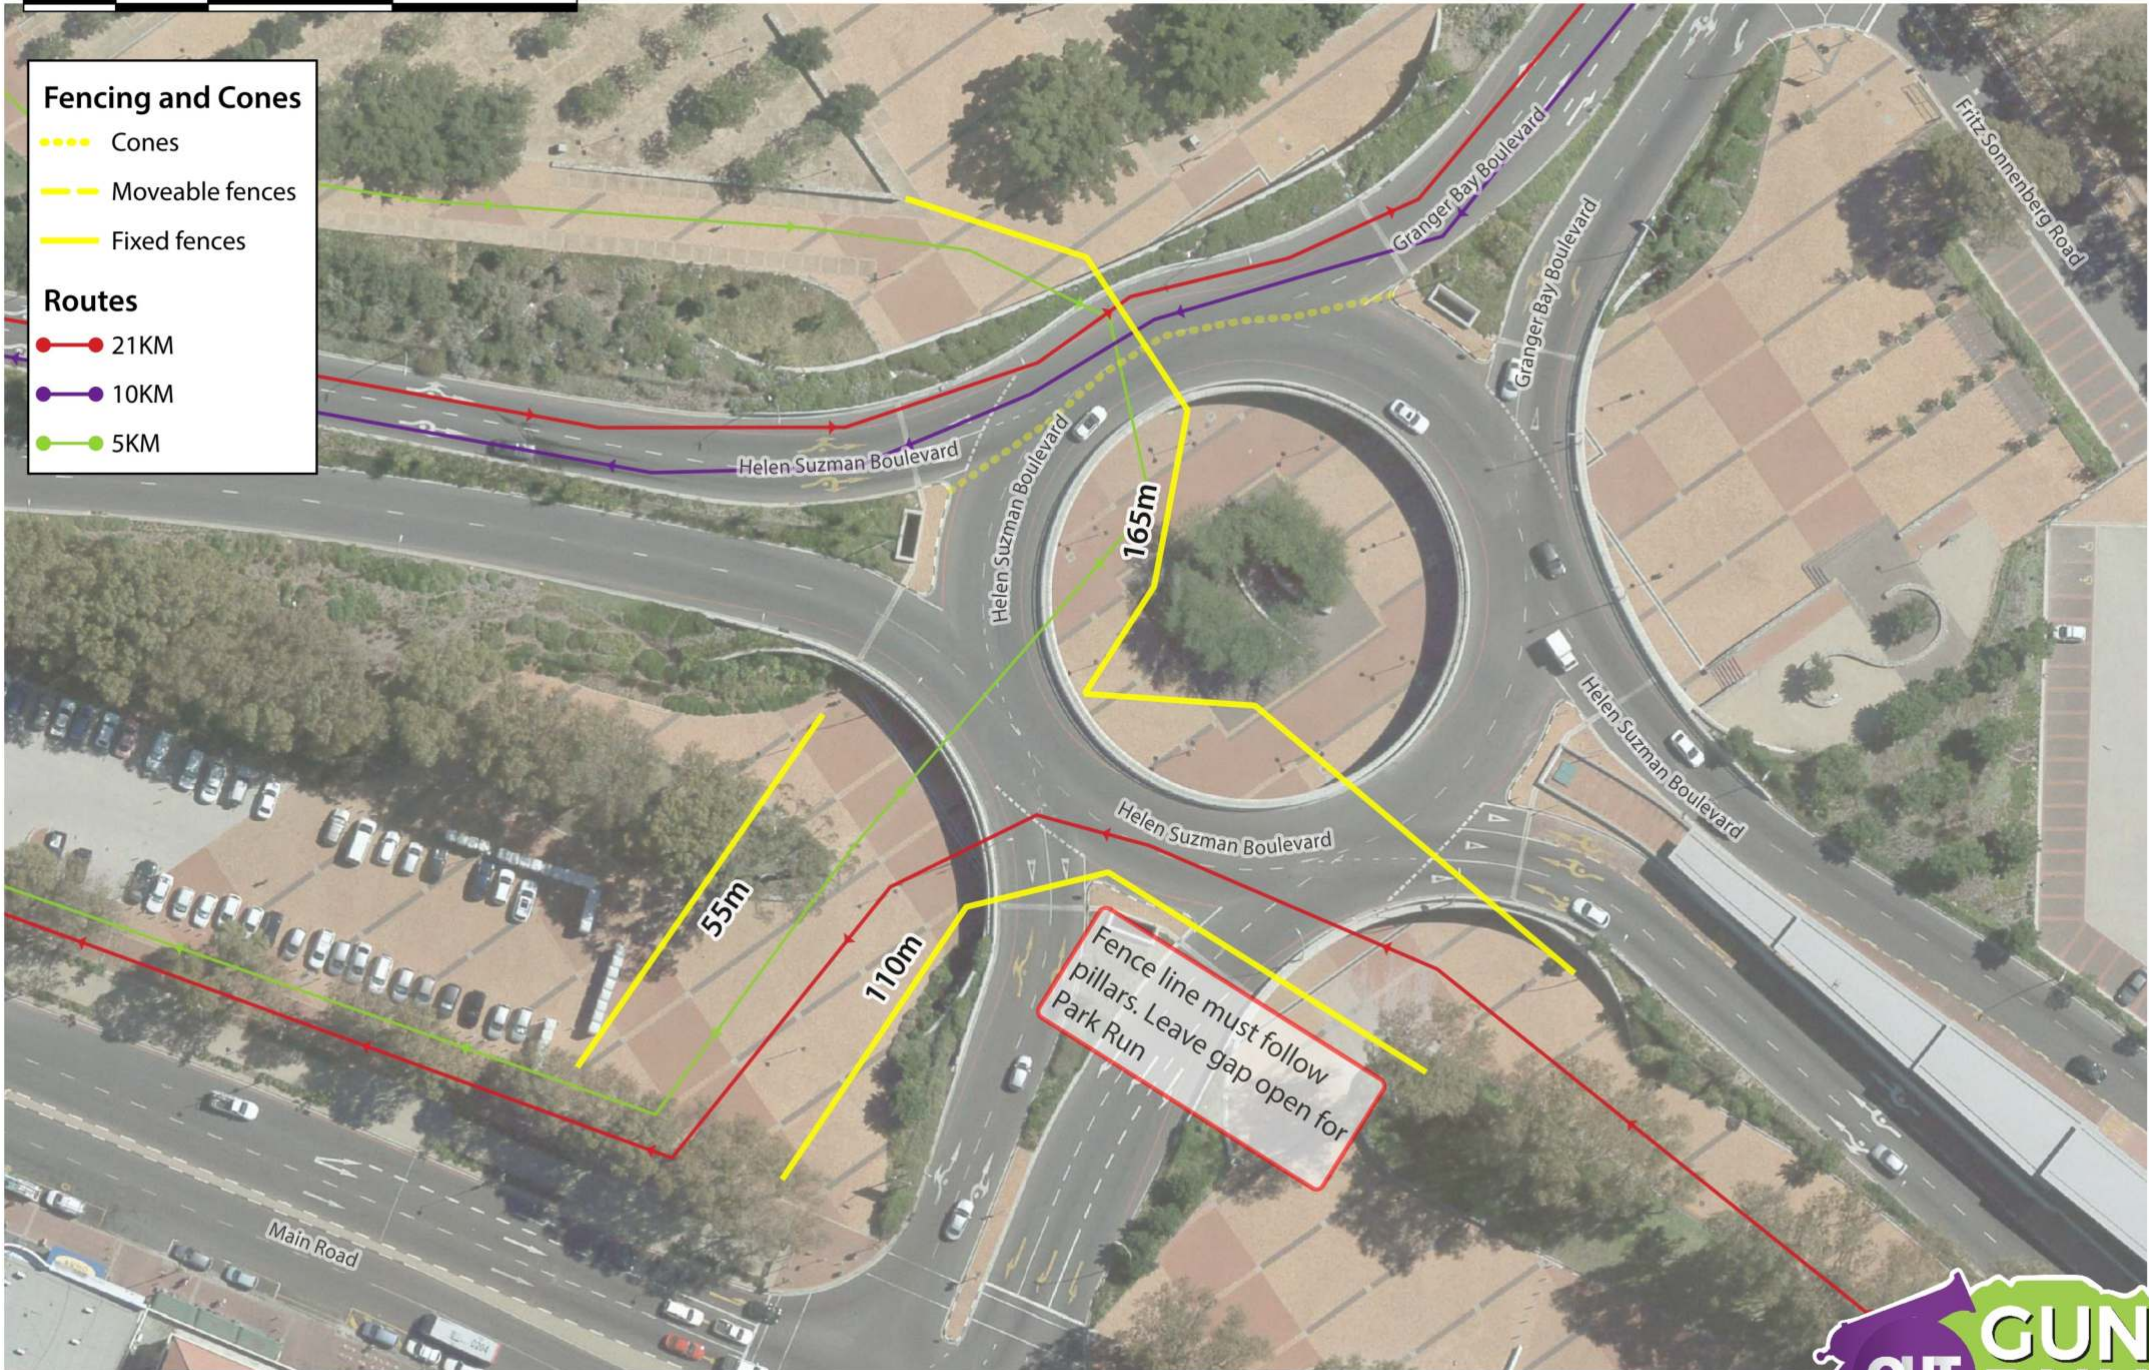

### Routes

- 21KM
- 10KM
- 5KM

Drive-Thru

20m

Cones to be laid out after the 21KM runners have passed.

Granger Bay Boulevard

Fritz Sonnenberg Road

10 0 10 20 m