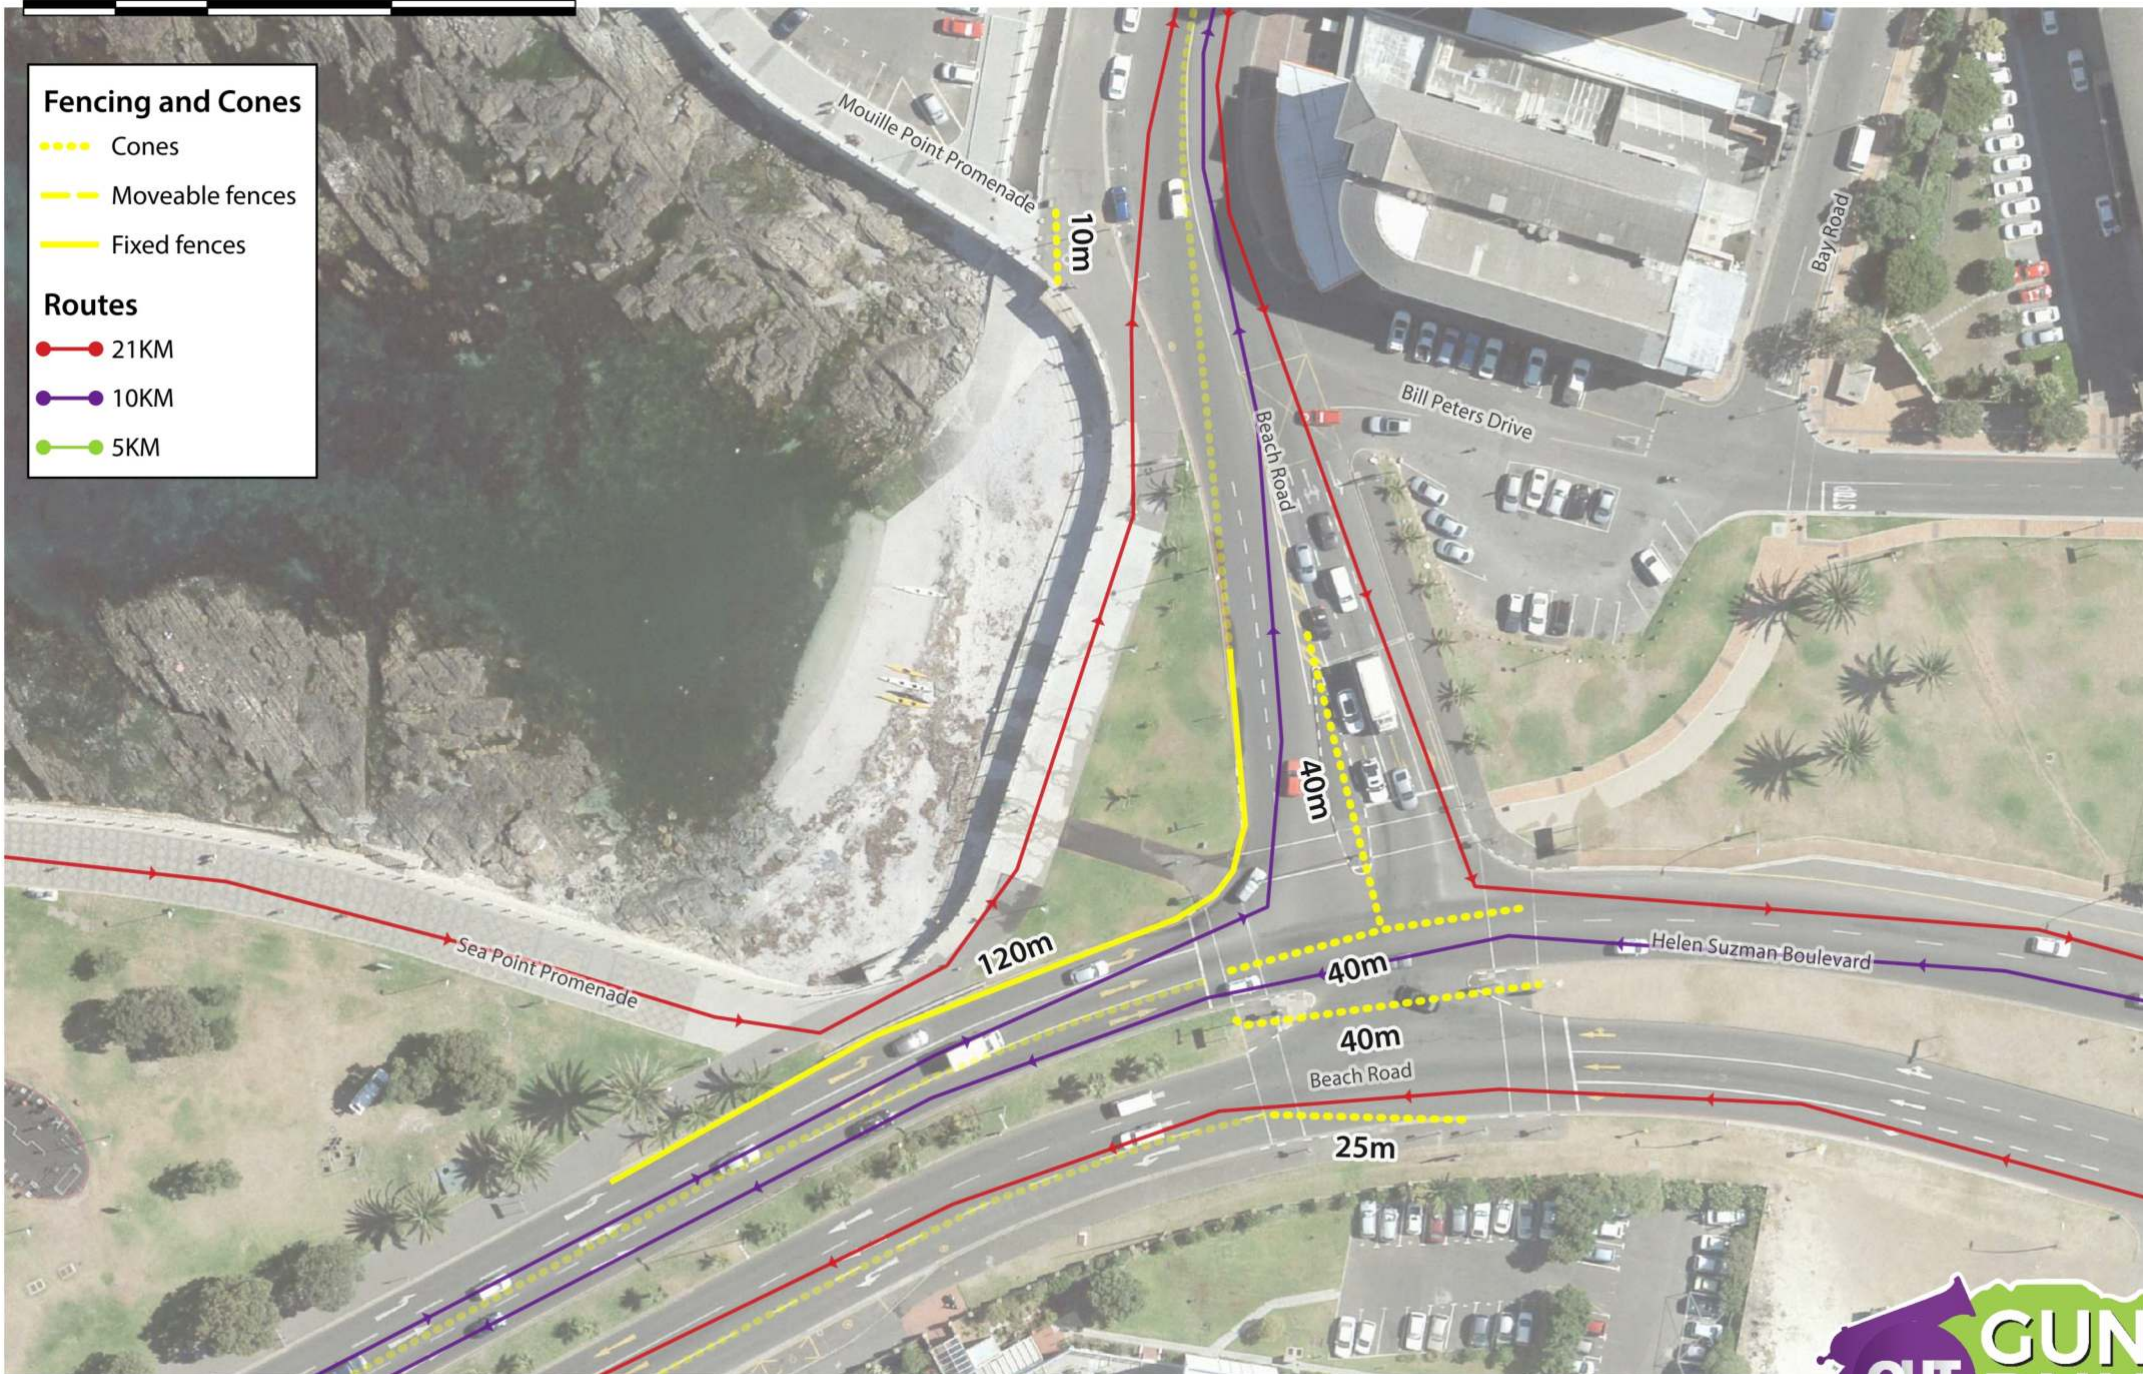

**FENCING: Beach Rd towards Lighthouse**

Sunday, 14 October 2018

**Fencing and Cones**

- ..... Cones
- Moveable fences
- Fixed fences

**Routes**

- 21KM
- 10KM
- 5KM