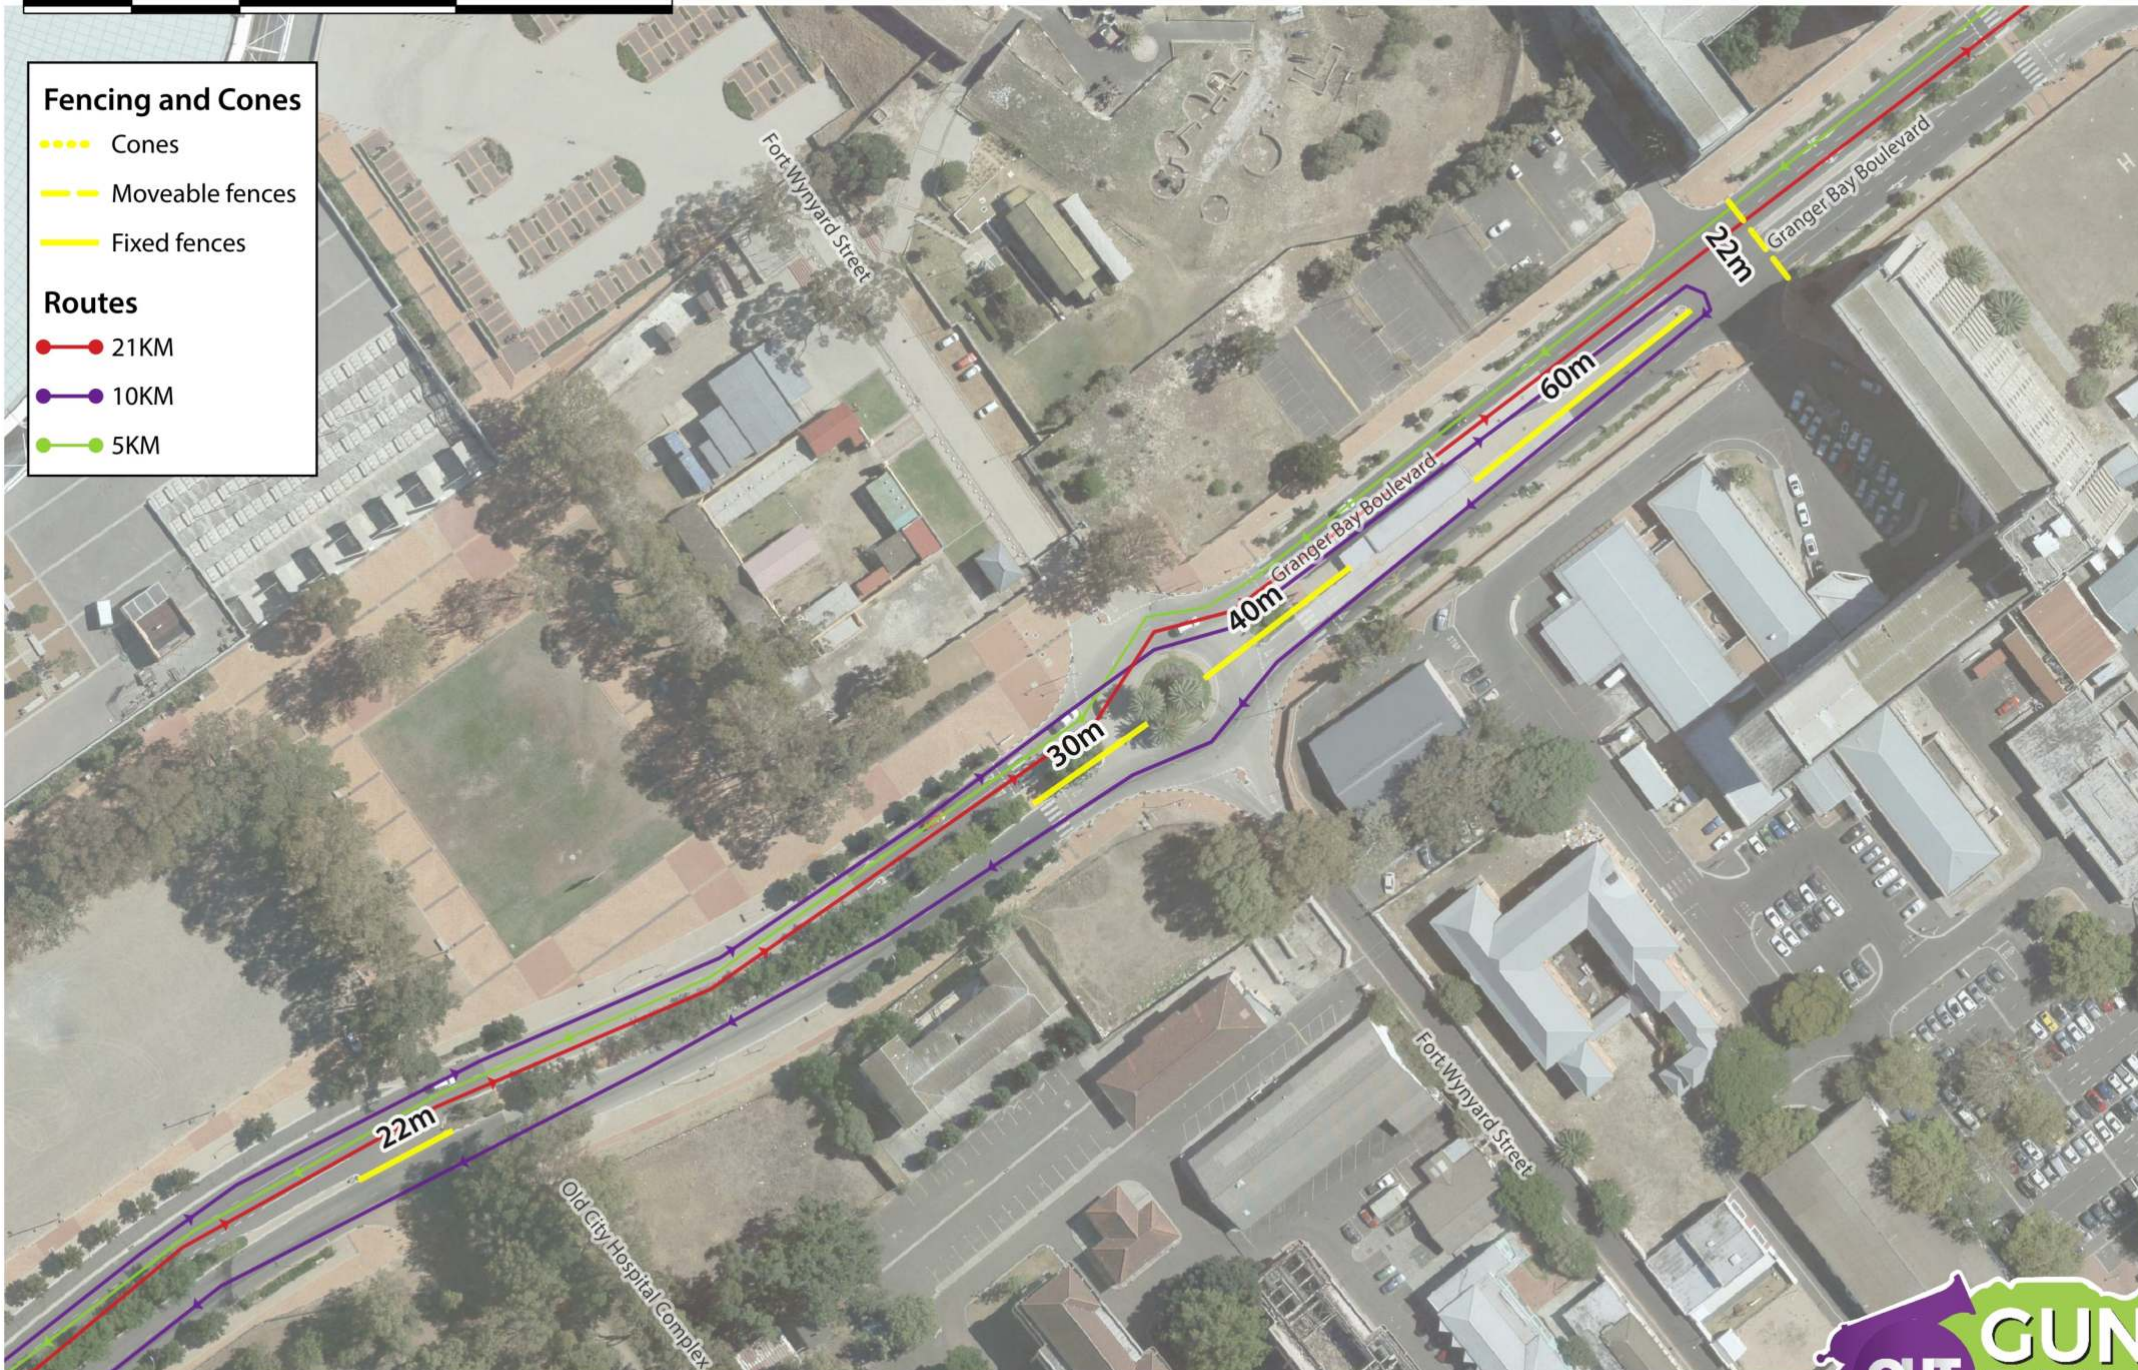

Fencing and Cones

- ••••• Cones
- Moveable fences
- Fixed fences

Routes

- 21KM
- 10KM
- 5KM