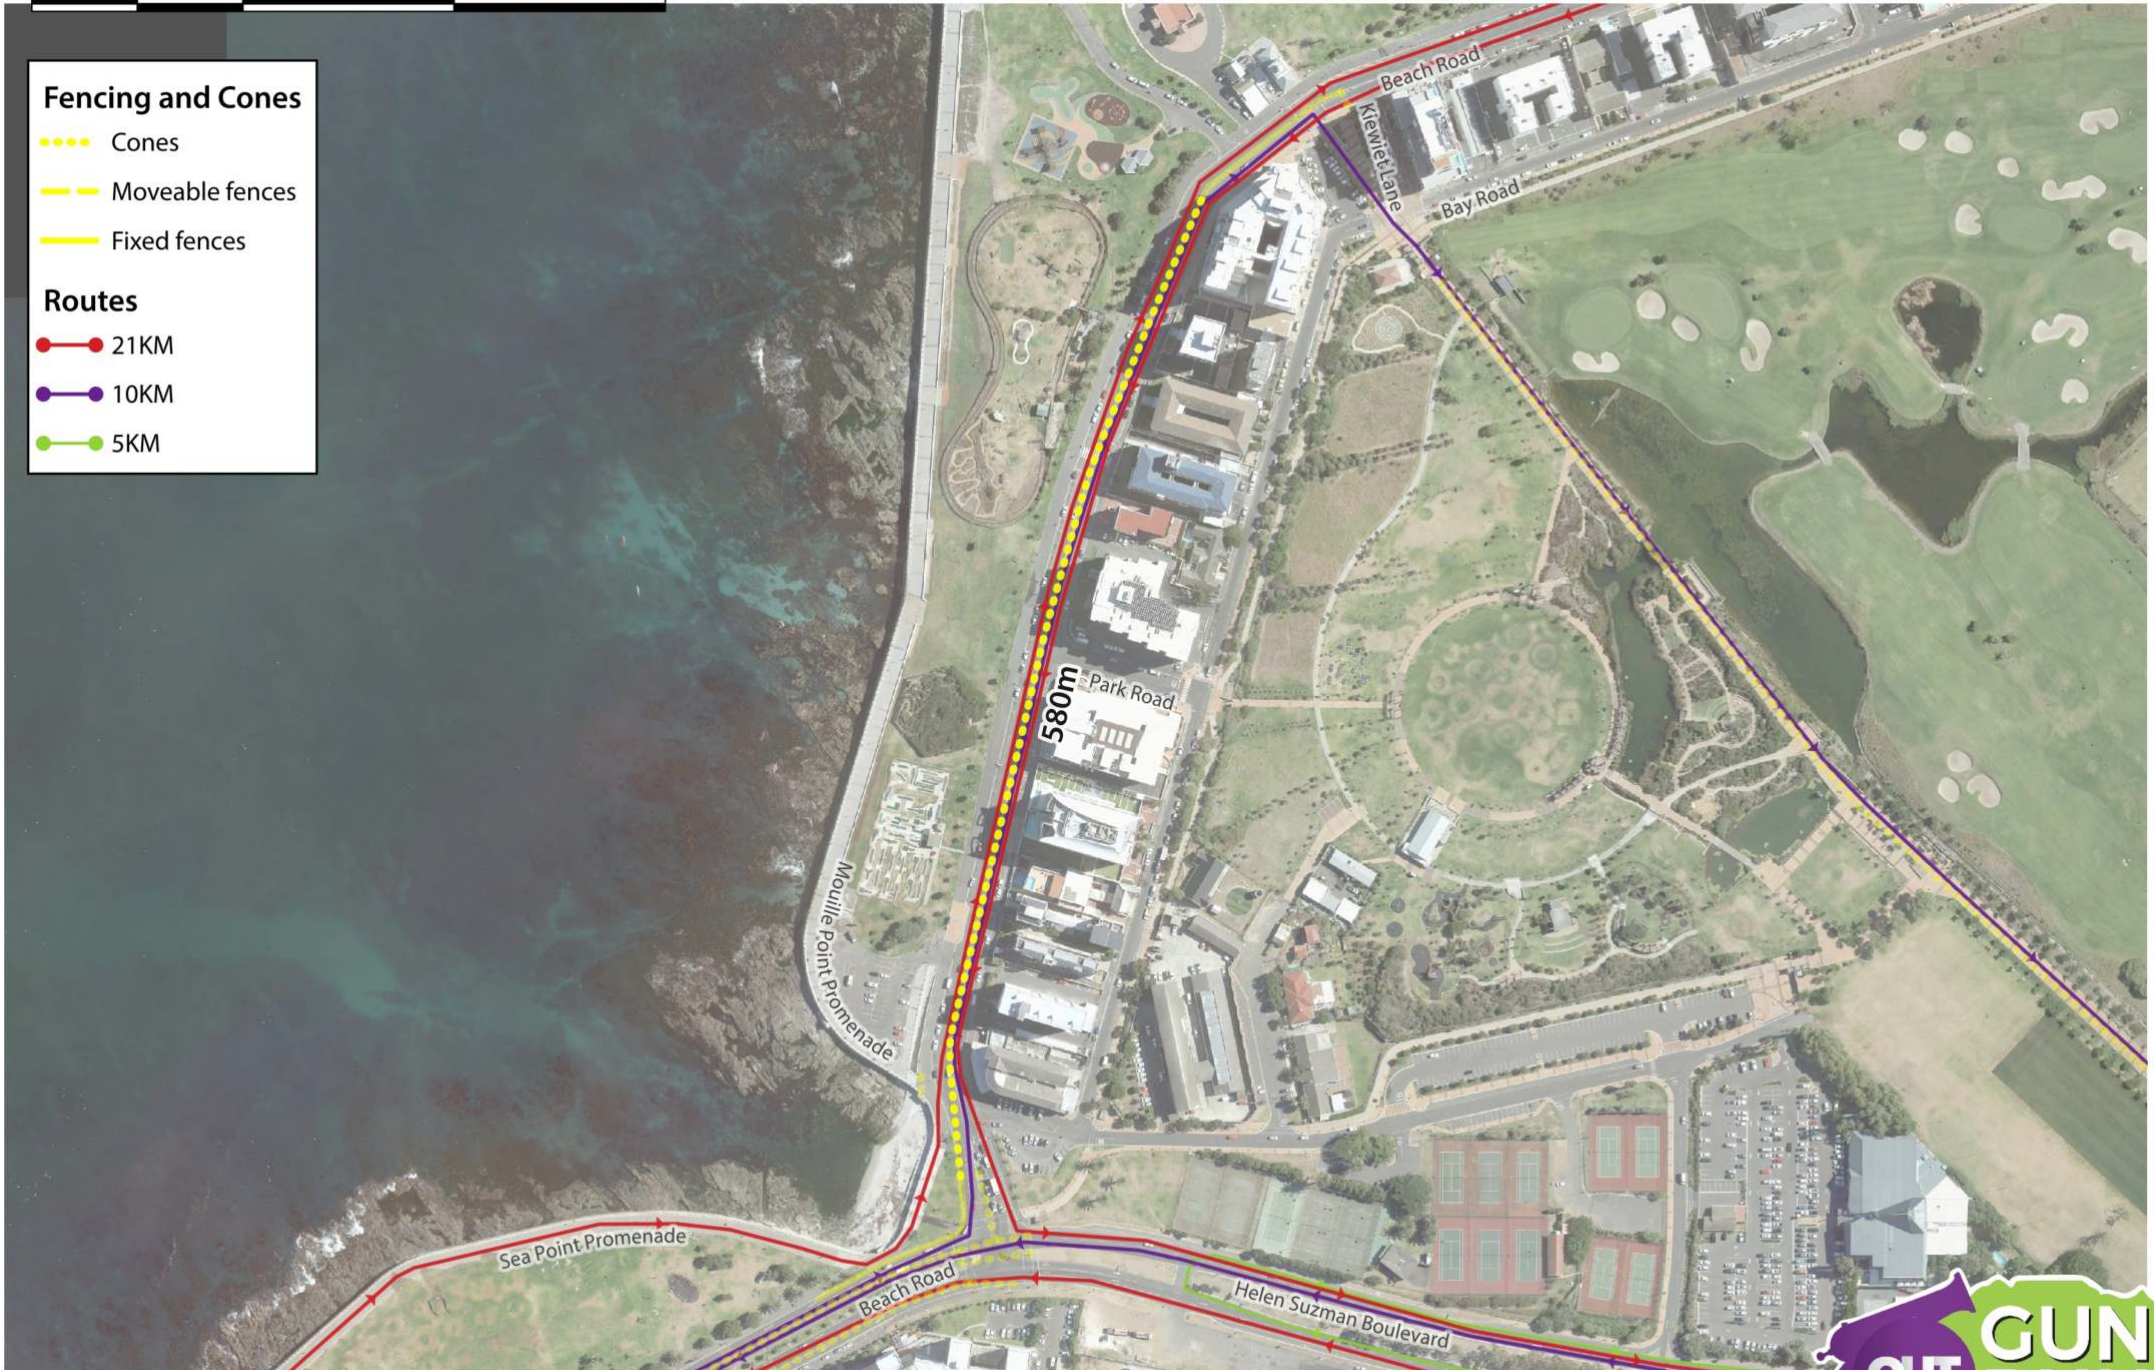

**Fencing and Cones**

- ..... Cones
- Moveable fences
- Fixed fences

**Routes**

- 21KM
- 10KM
- 5KM

**Fencing and Cones**

- Cones
- Moveable fences
- Fixed fences

**Routes**

- 21KM
- 10KM
- 5KM

**FENCING: Beach Rd towards Lighthouse**

Sunday, 14 October 2018

**Fencing and Cones**

- ..... Cones
- Moveable fences
- Fixed fences

**Routes**

- 21KM
- 10KM
- 5KM