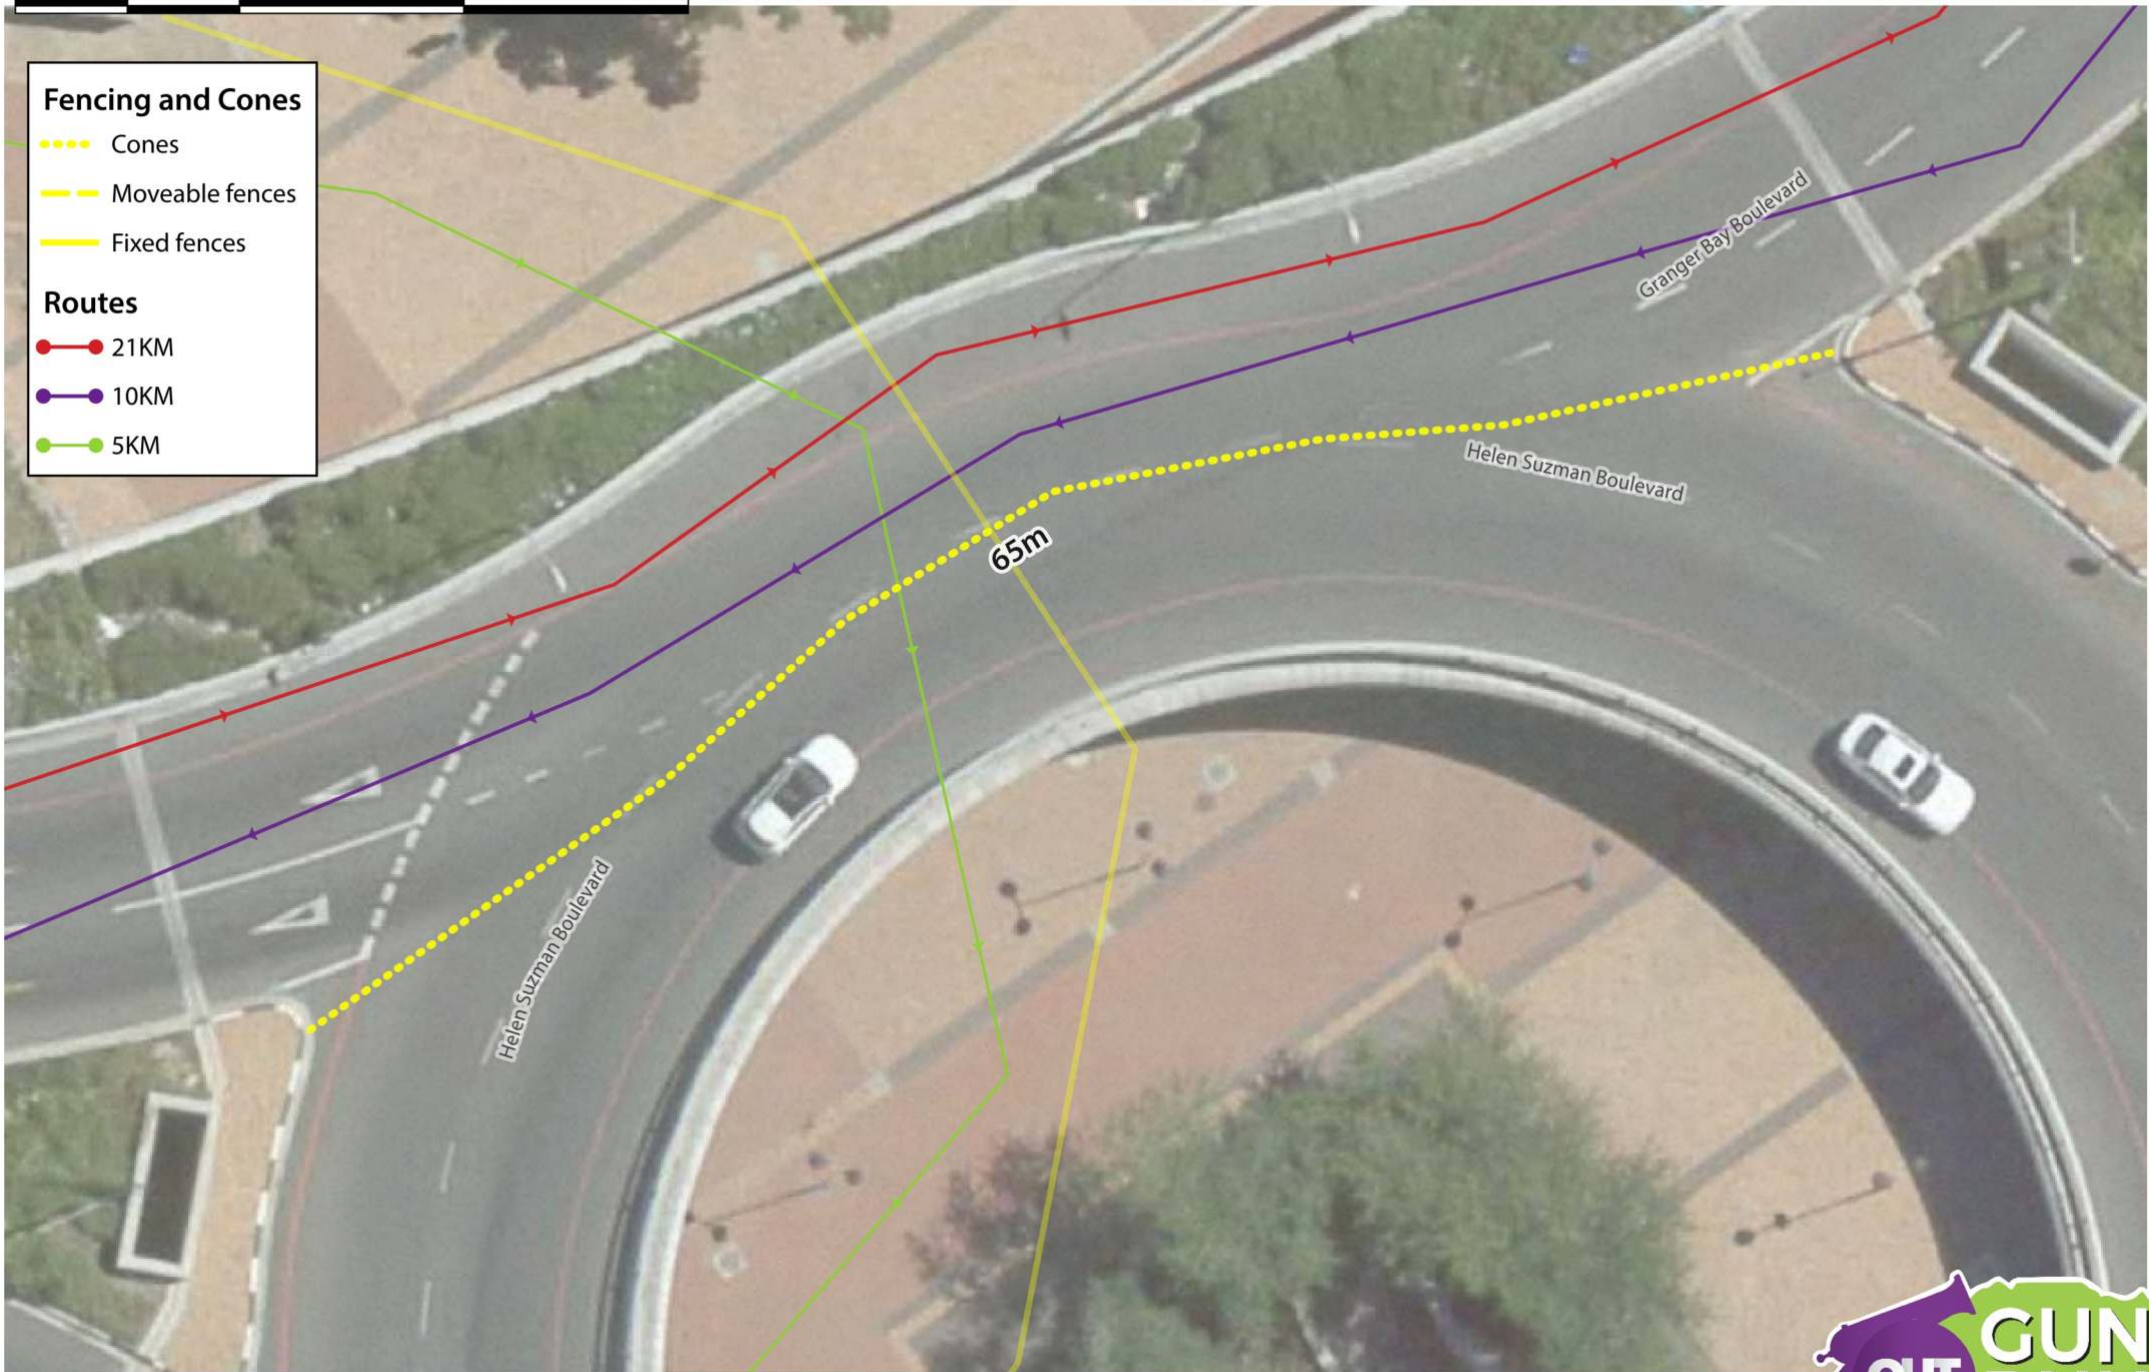

### Routes

- 21KM
- 10KM
- 5KM

Drive-Thru

20m

Cones to be laid out after the 21KM runners have passed.

Granger Bay Boulevard

Fritz Sonnenberg Road

10 0 10 20 m