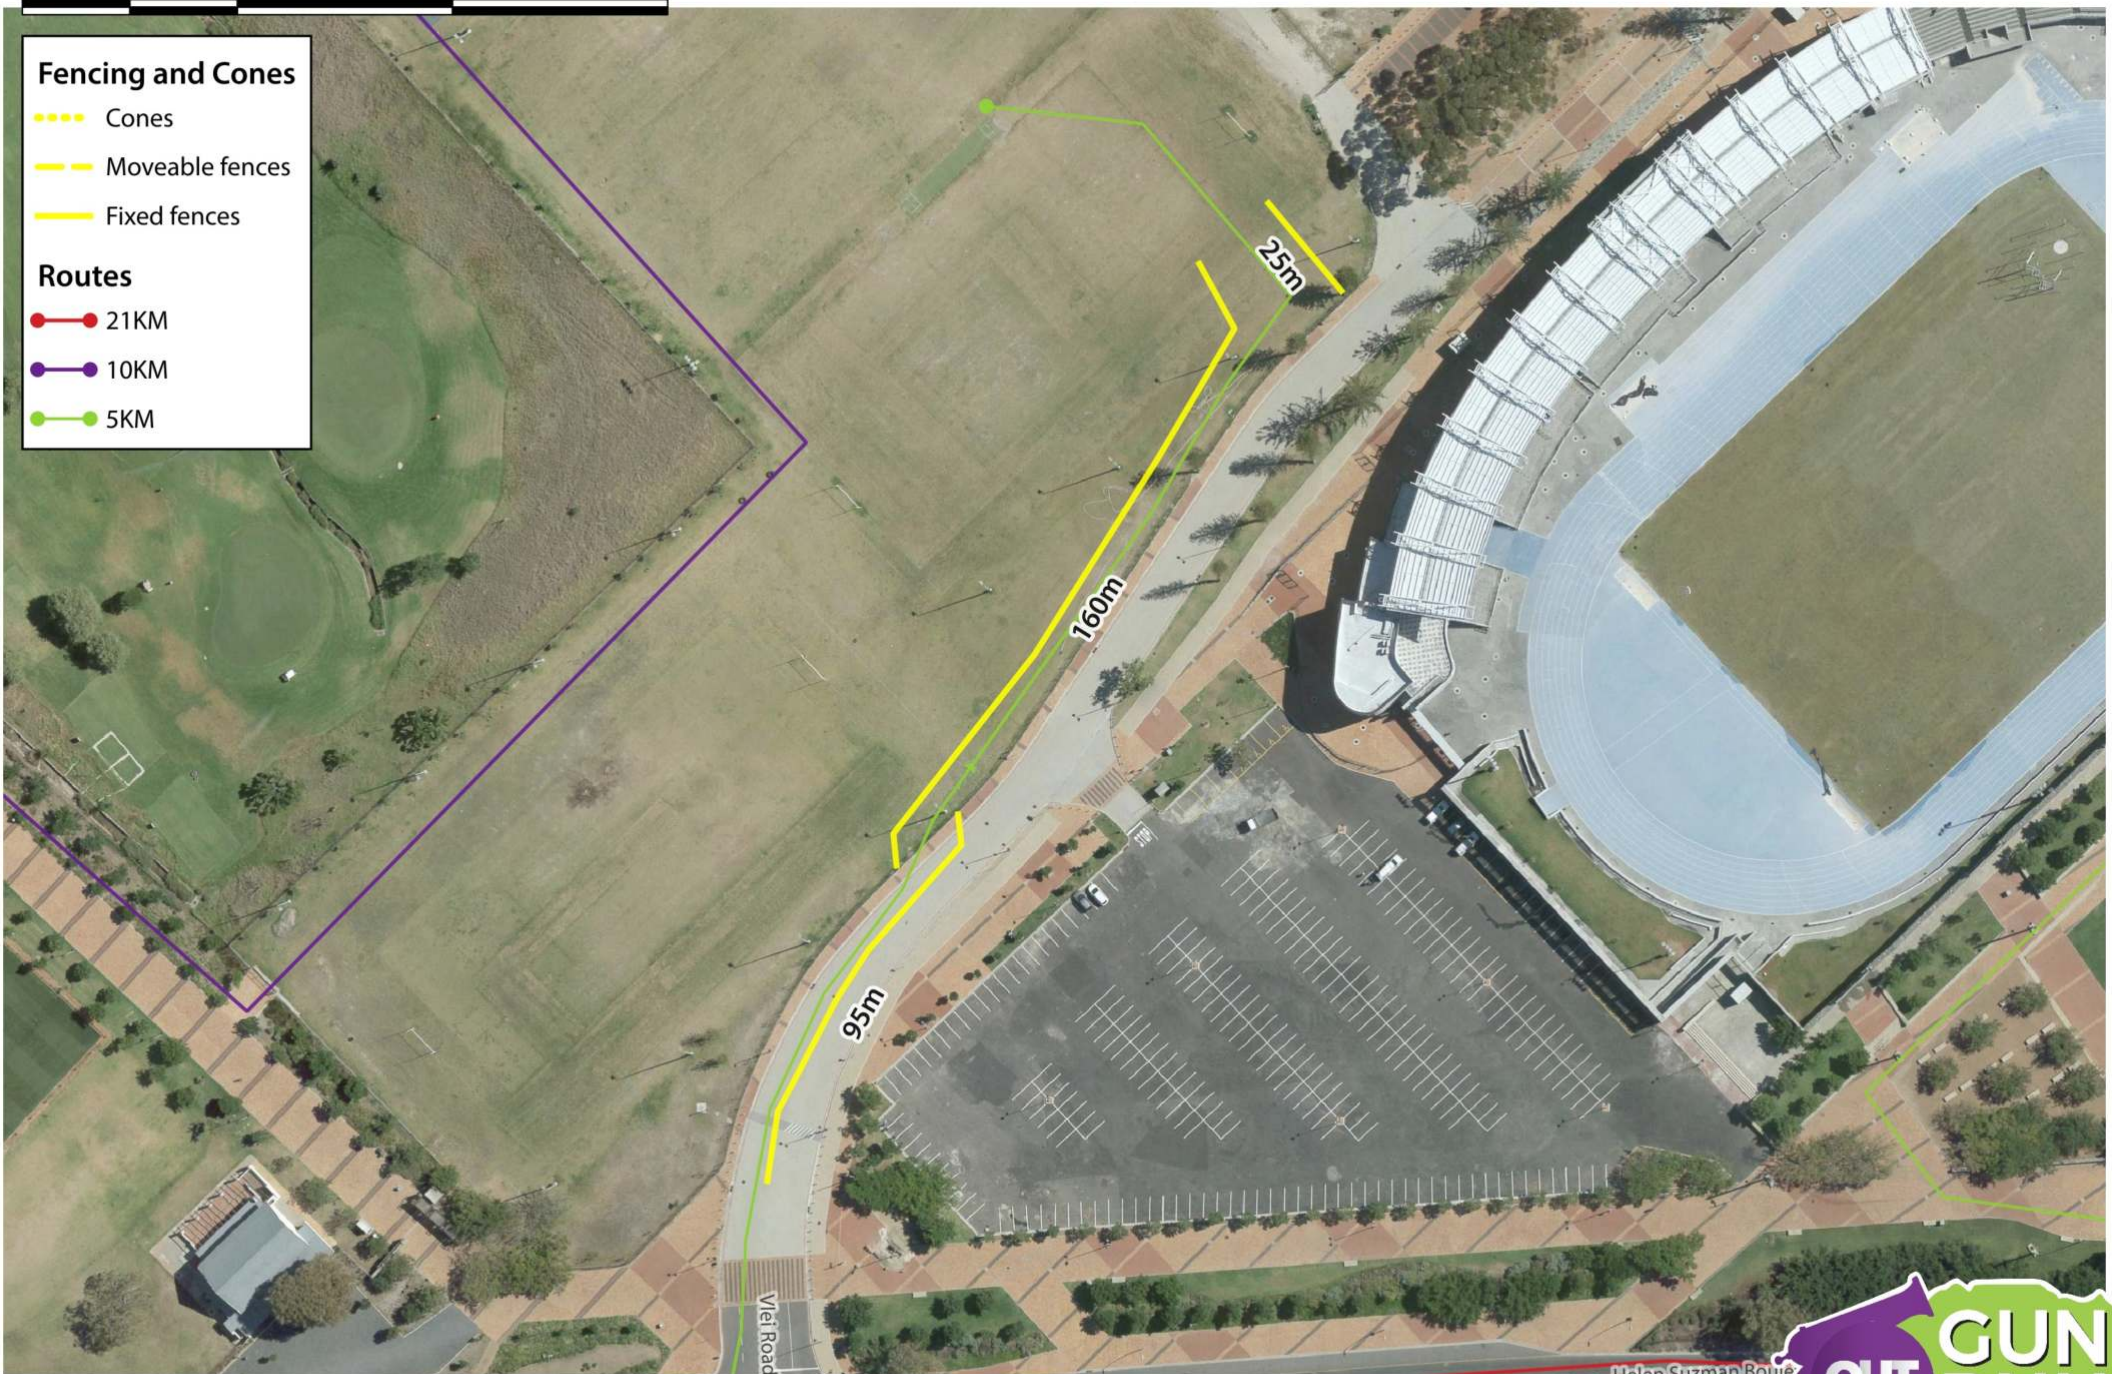

- Fencing and Cones**
- Cones
 - Moveable fences
 - Fixed fences
- Routes**
- 21KM
 - 10KM
 - 5KM

20m

Cones to be moved to the pavement after the 21km runners have passed.

Fencing and Cones

- Cones
- Moveable fences
- Fixed fences

Routes

- 21KM
- 10KM
- 5KM

10 0 10 20 m

FENCING: Fan Walk onto Helen Suzman

Sunday, 14 October 2018

FENCING: 5KM Finish

Sunday, 14 October 2018

REVISION 2.2

- Cones
- Moveable fences
- Fixed fences

Routes

- 21KM
- 10KM
- 5KM

Fencing and Cones

- Cones
- Moveable fences
- Fixed fences

Routes

- 21KM
- 10KM
- 5KM

FENCING: Queens Road Circle to Pools

Sunday, 14 October 2018

5 0 5 10 m

FENCING: Lower Kloof Road parking lot

Sunday, 14 October 2018

Fencing and Cones

- Cones
- Moveable fences
- Fixed fences

Routes

- 21KM
- 10KM
- 5KM