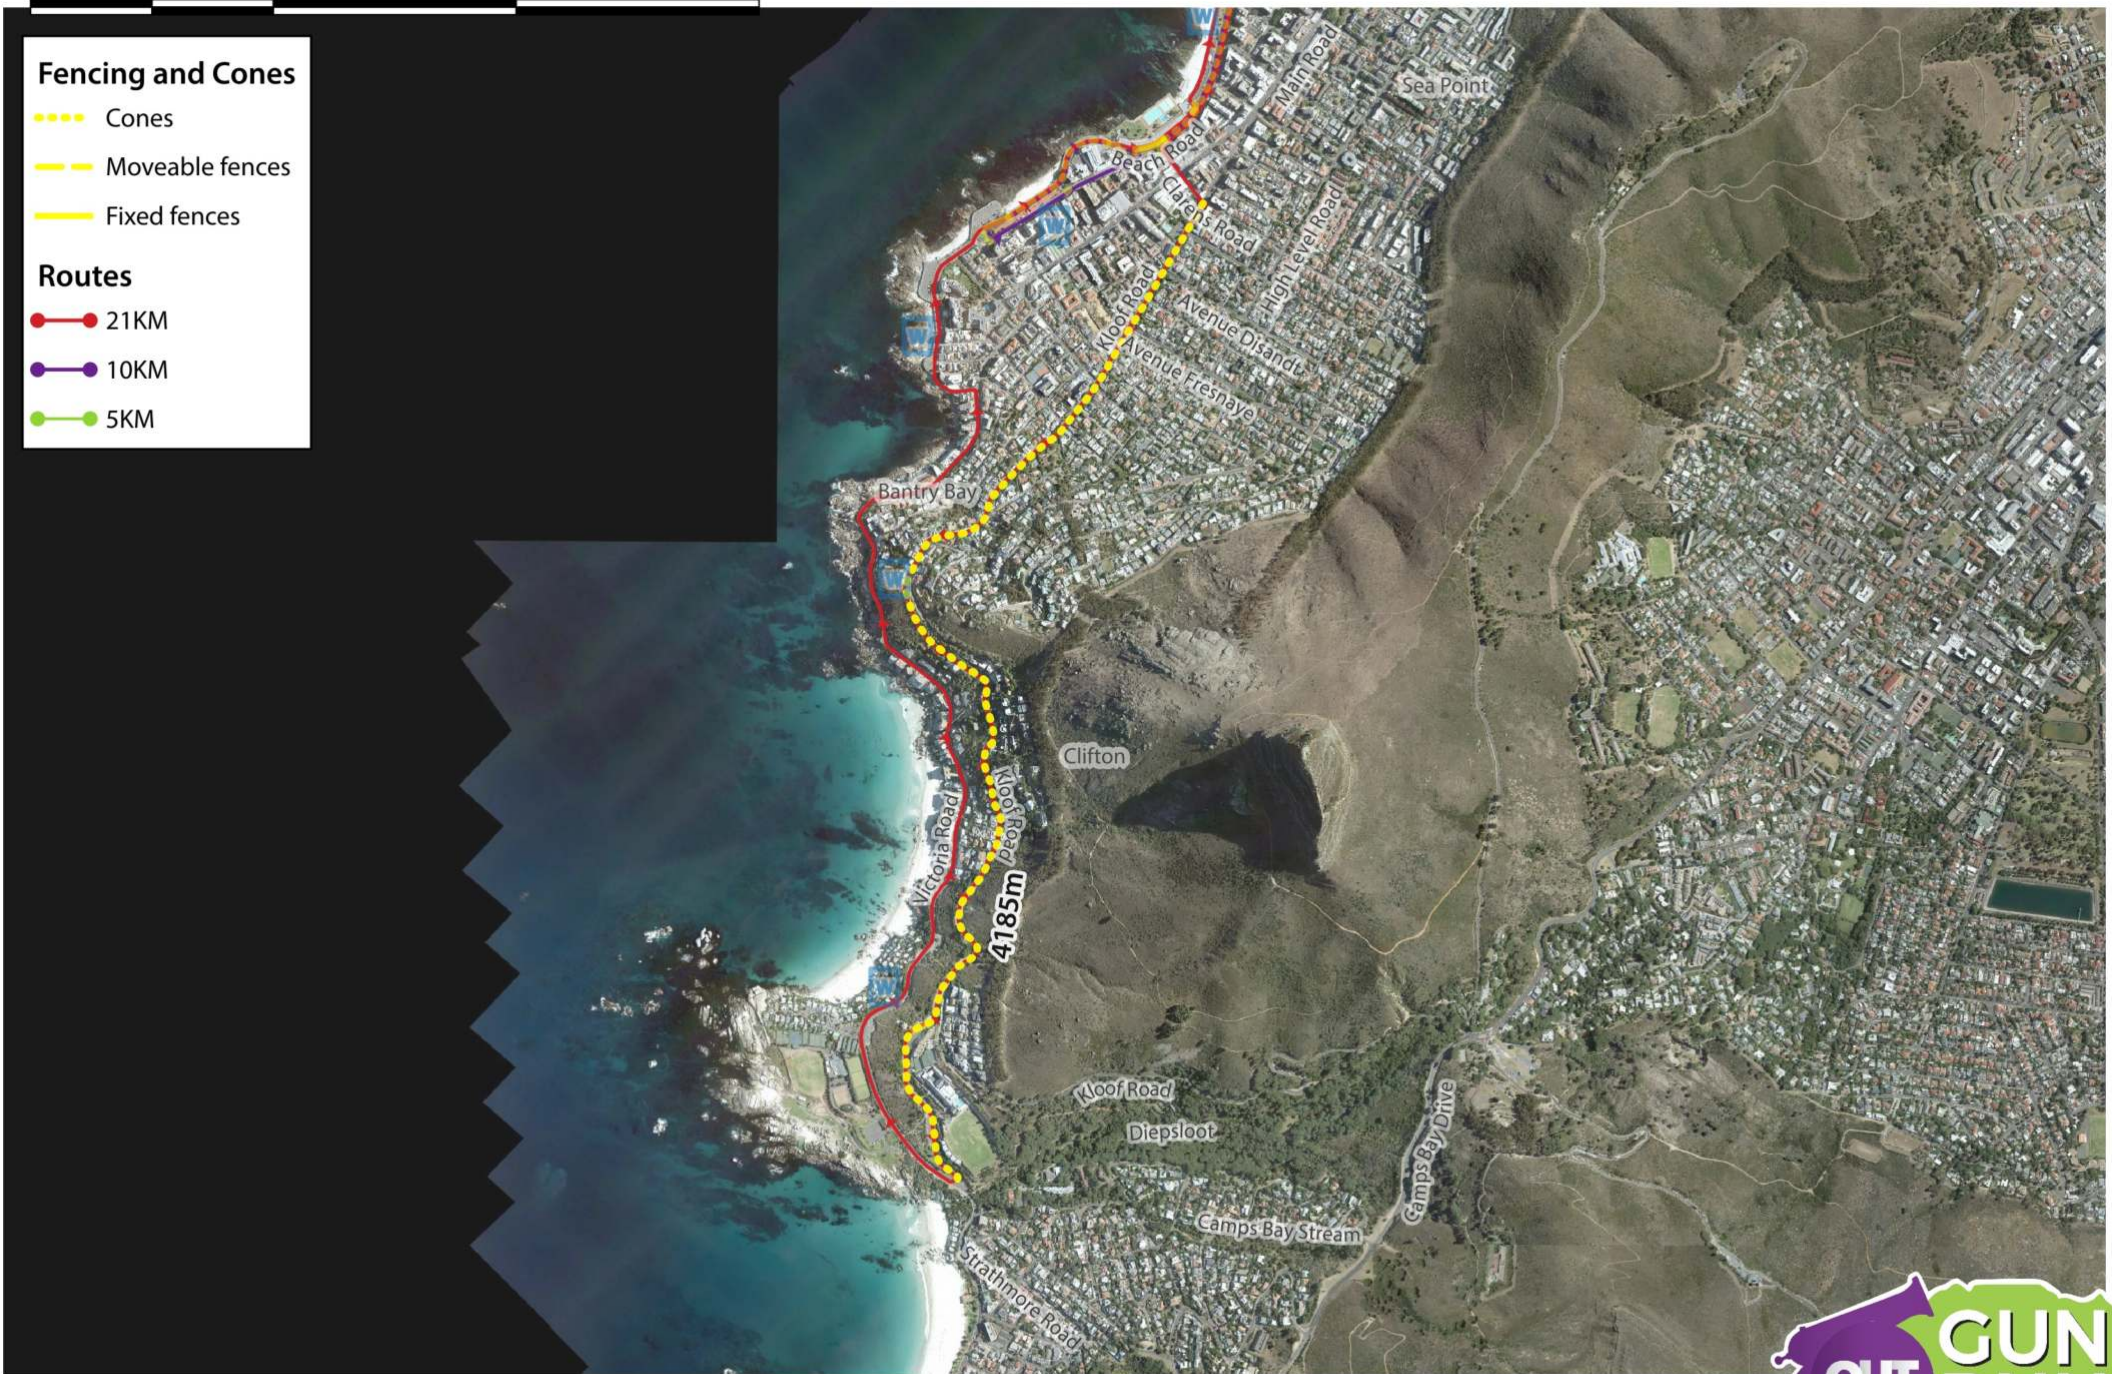

FENCING: Start

Sunday, 14 October 2018

FENCING: Corner of Beach and Fritz Sonnenberg

Sunday, 14 October 2018

Fencing and Cones

- Cones
- Moveable fences
- Fixed fences

Routes

- 21KM
- 10KM
- 5KM

- Fencing and Cones**
- Cones
 - Moveable fences
 - Fixed fences
- Routes**
- 21KM
 - 10KM
 - 5KM

20m

Cones to be moved to the pavement after the 21km runners have passed.

Fencing and Cones

- Cones
- Moveable fences
- Fixed fences

- Cones
- Moveable fences
- Fixed fences

Routes

- 21KM
- 10KM
- 5KM

Fencing and Cones

- Cones
- Moveable fences
- Fixed fences

Routes

- 21KM
- 10KM
- 5KM

FENCING: Queens Road Circle to Pools

Sunday, 14 October 2018

5 0 5 10 m

FENCING: Lower Kloof Road parking lot

Sunday, 14 October 2018

Fencing and Cones

- Cones
- Moveable fences
- Fixed fences

Routes

- 21KM
- 10KM
- 5KM