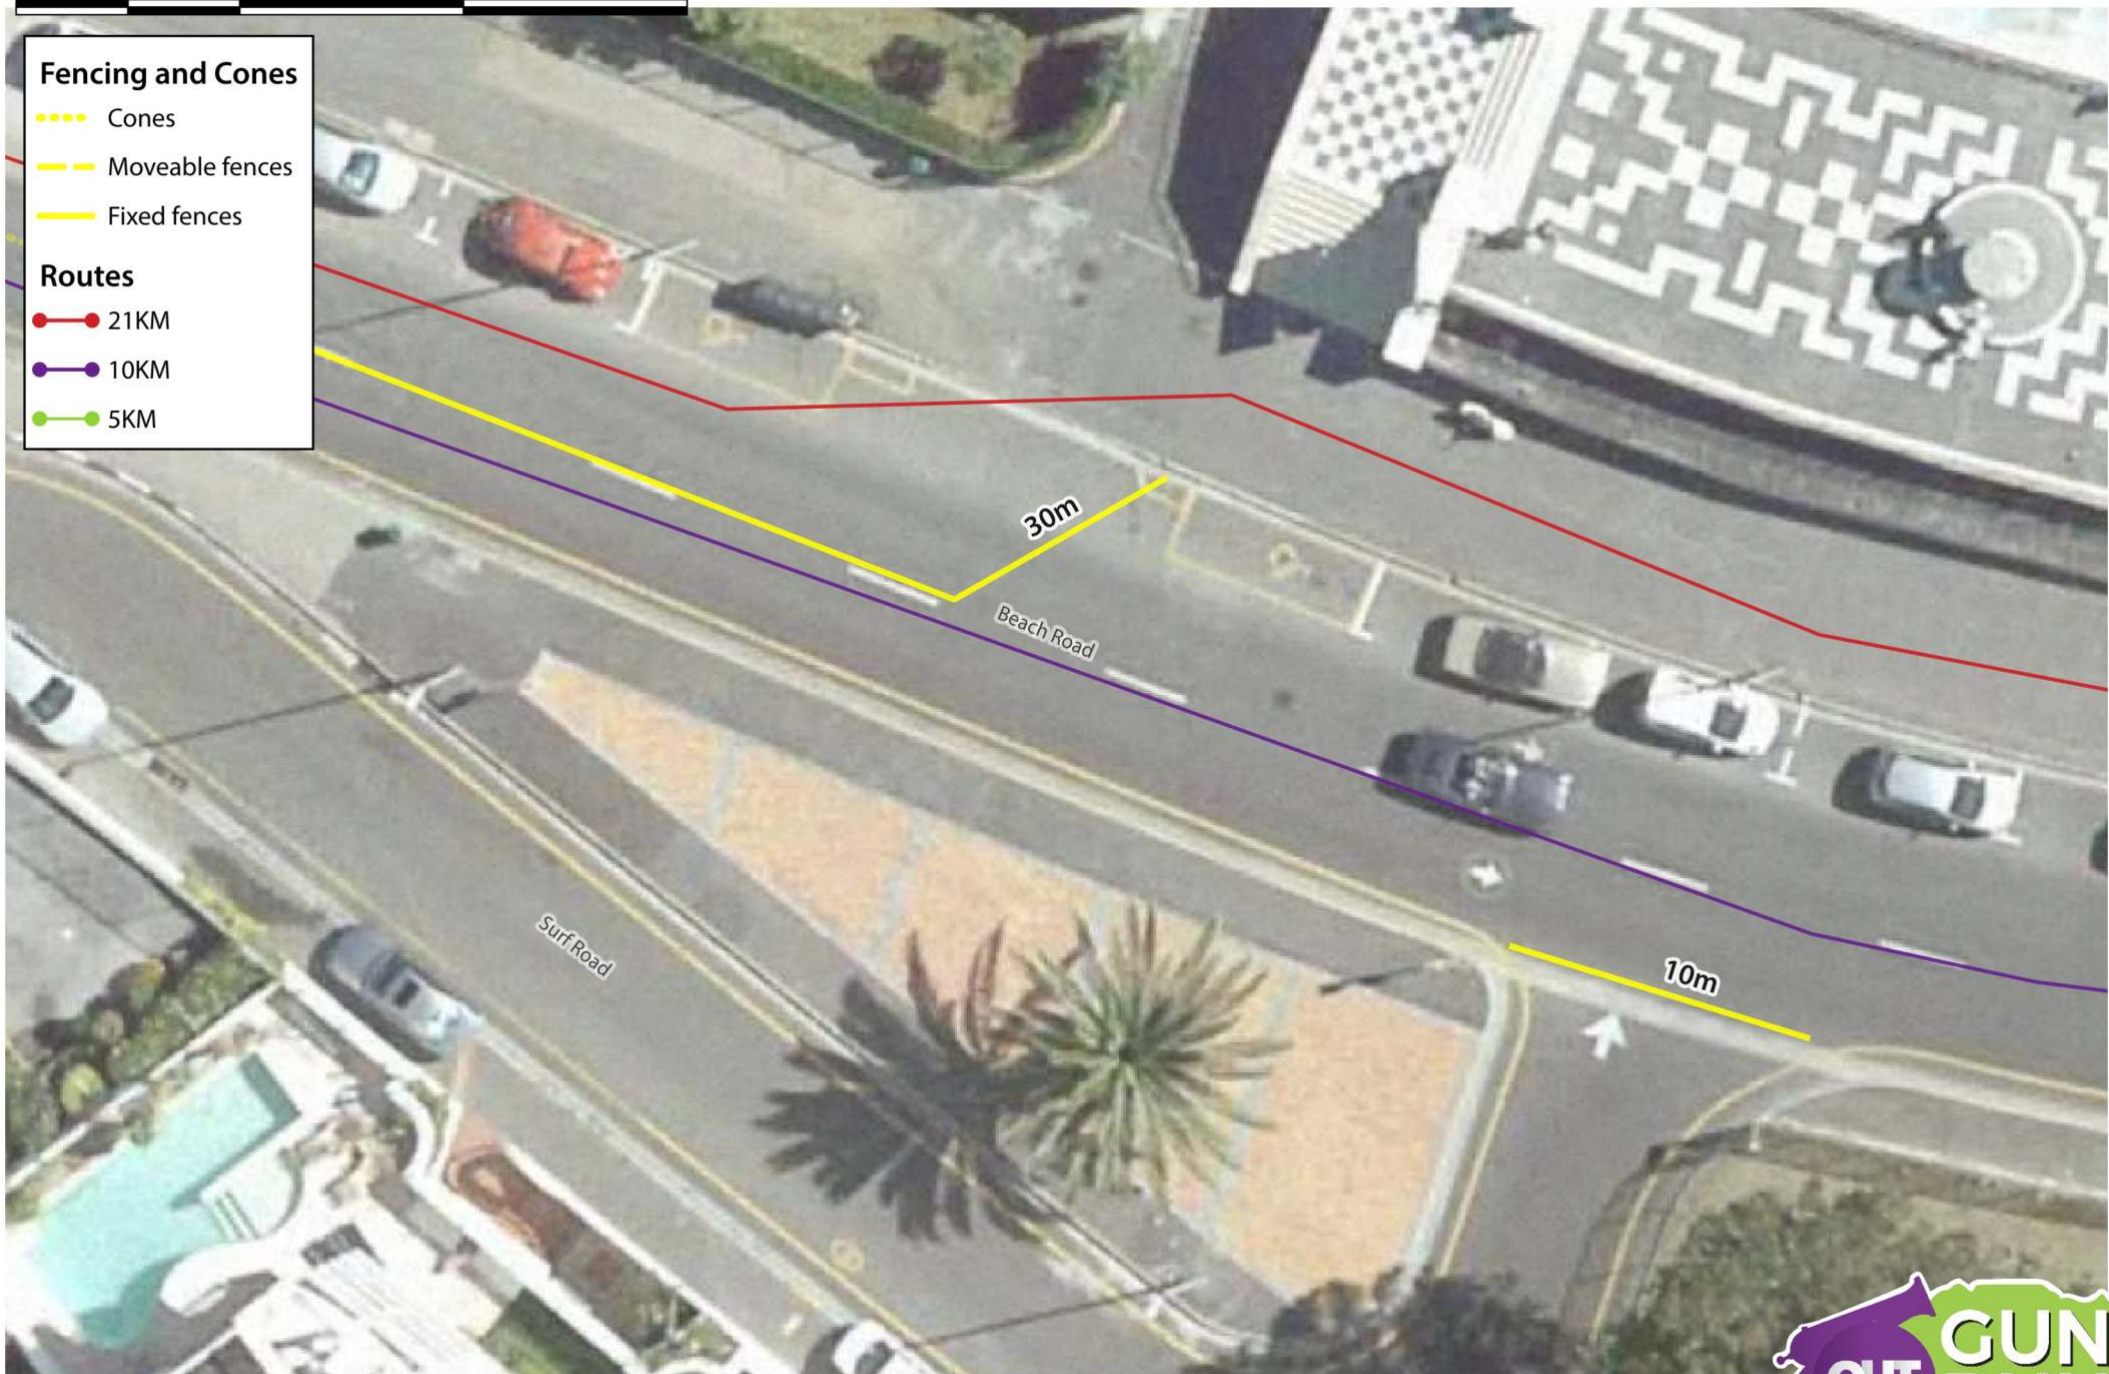

Fencing and Cones

- ⋯ Cones
- Moveable fences
- Fixed fences

Routes

- 21KM
- 10KM
- 5KM

- Fencing and Cones**
- ⋯ Cones
 - Moveable fences
 - Fixed fences
- Routes**
- 21KM
 - 10KM
 - 5KM

Fencing and Cones

- Cones
- Moveable fences
- Fixed fences

Routes

- 21KM
- 10KM
- 5KM

Fencing and Cones

- Cones
- Moveable fences
- Fixed fences

Routes

- 21KM
- 10KM
- 5KM

FENCING: Queens Road Circle to Pools

Sunday, 14 October 2018

5 0 5 10 m

FENCING: Lower Kloof Road parking lot

Sunday, 14 October 2018

Fencing and Cones

- Cones
- Moveable fences
- Fixed fences

Routes

- 21KM
- 10KM
- 5KM