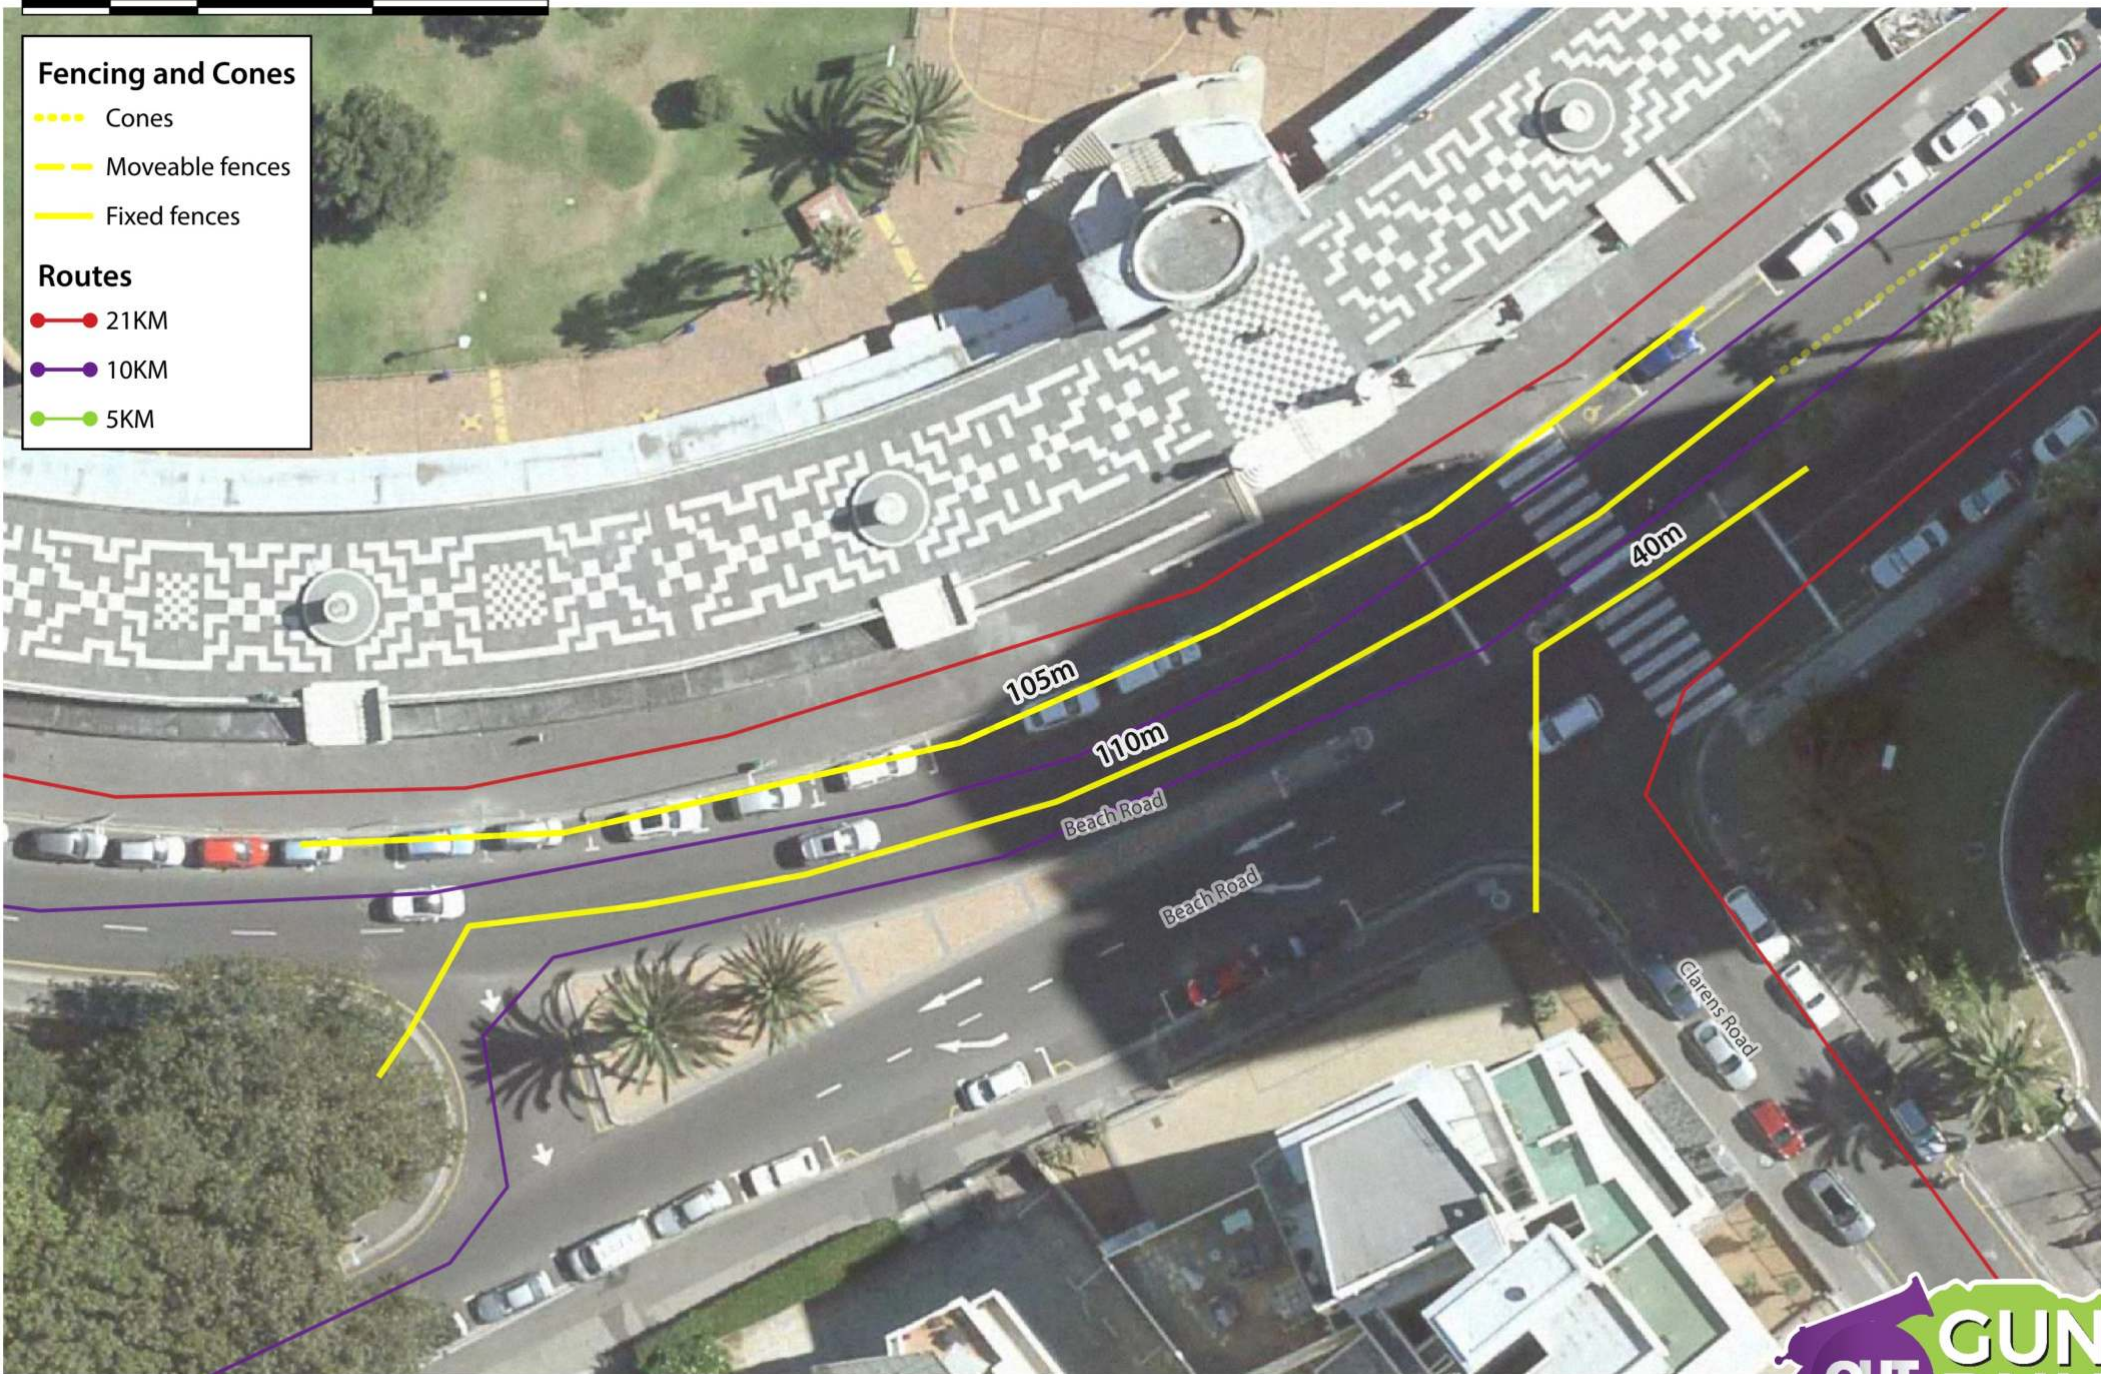

Fencing and Cones

- ..... Cones
- Moveable fences
- Fixed fences

Routes

- 21KM
- 10KM
- 5KM