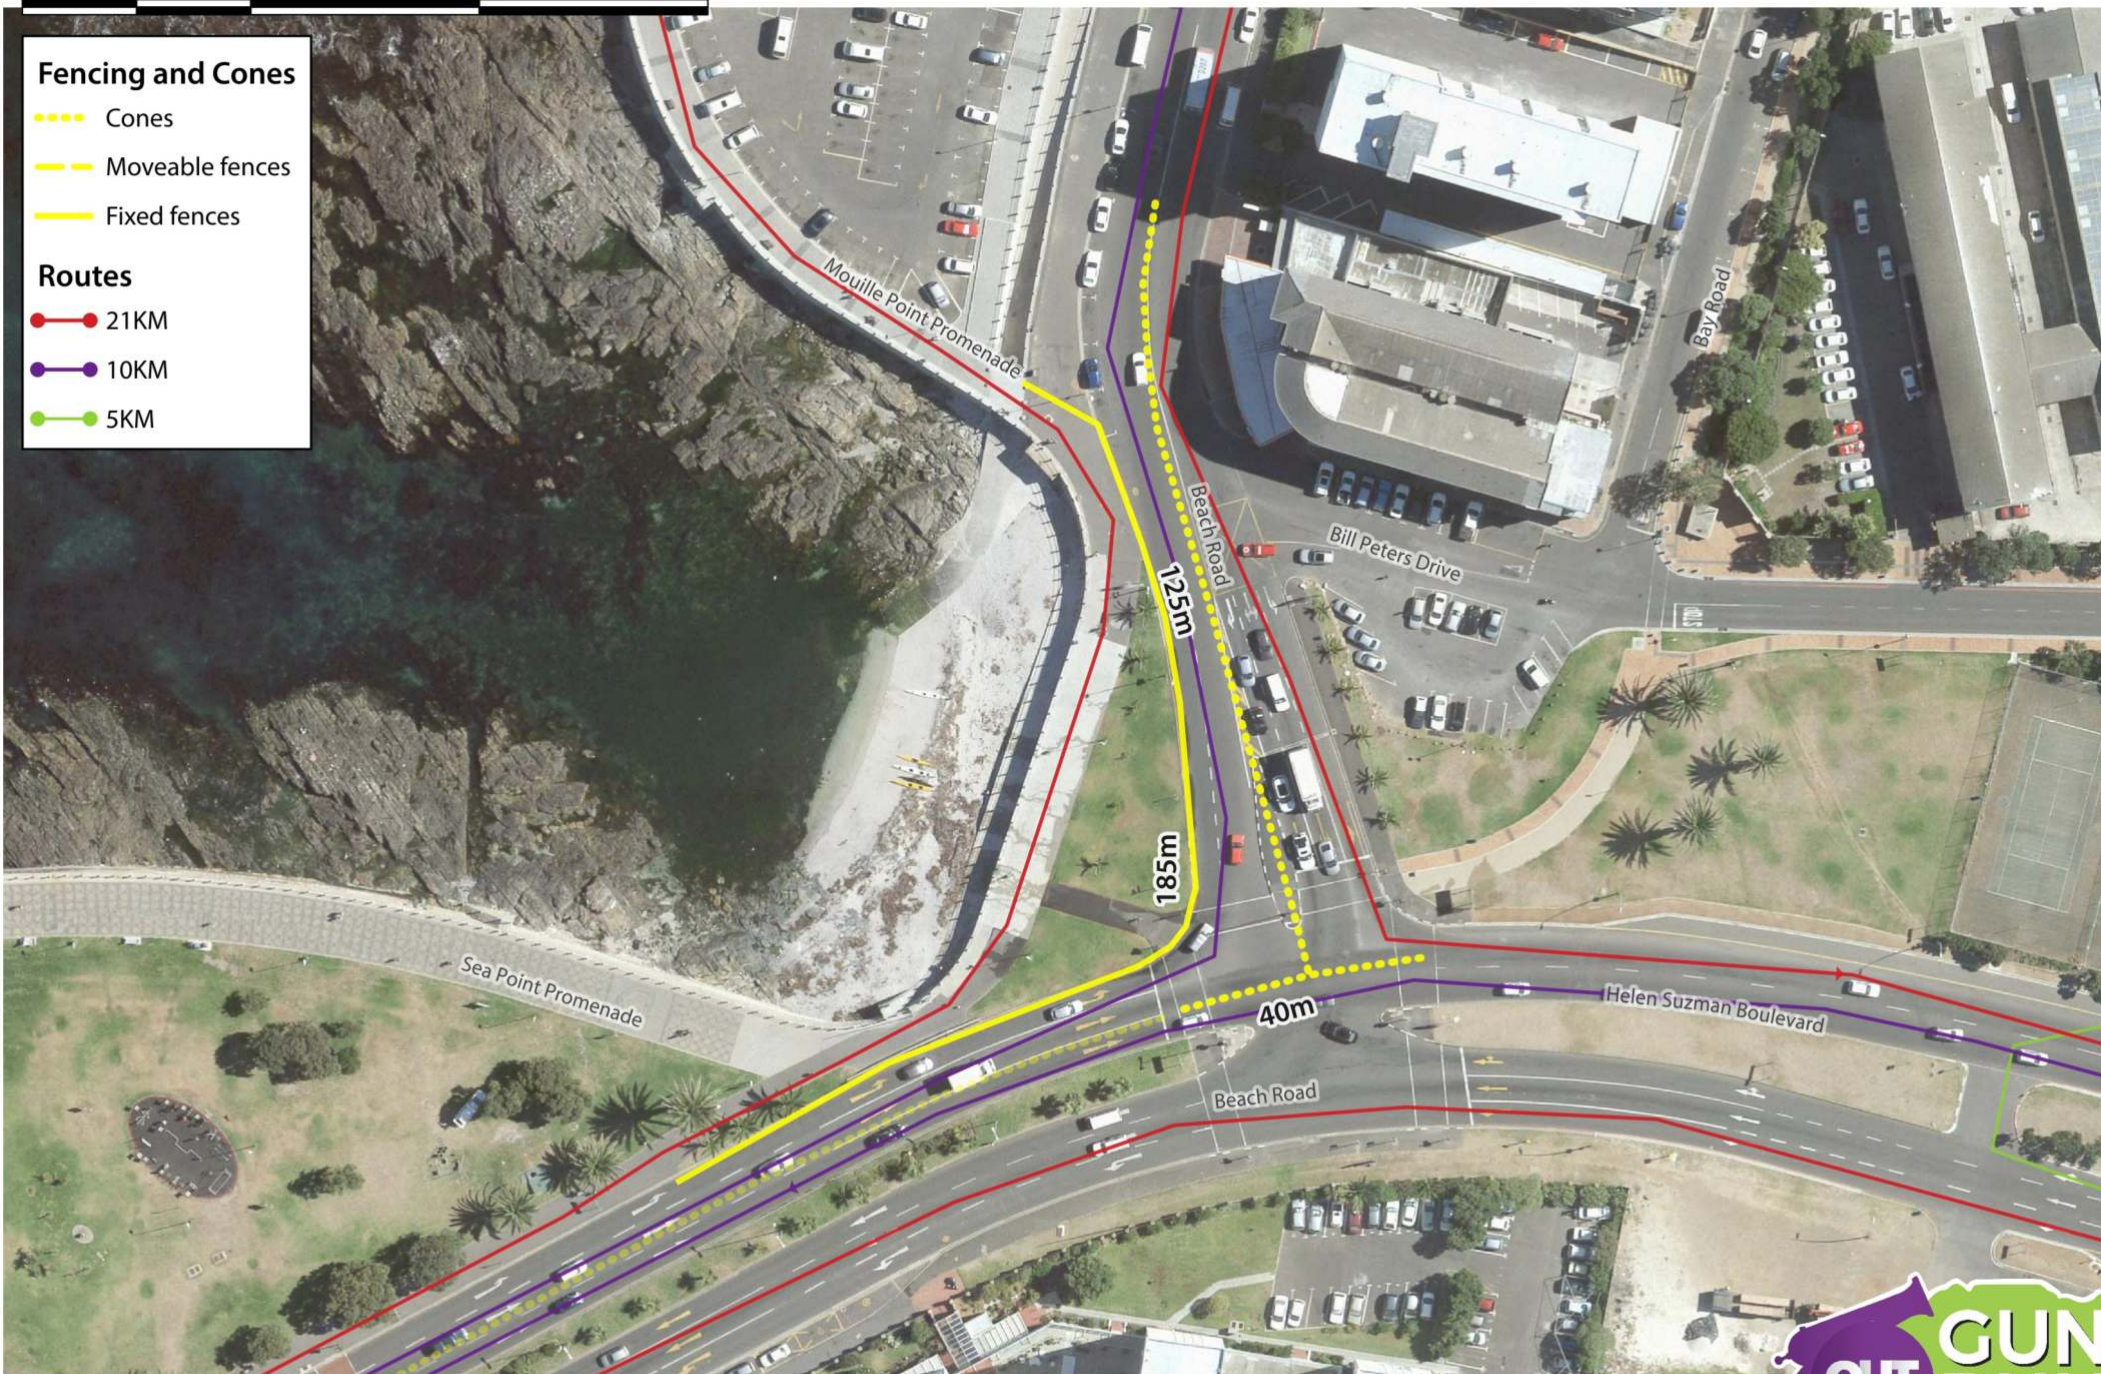

Fencing and Cones

- ⋯ Cones
- --- Moveable fences
- --- Fixed fences

Routes

- 21KM
- 10KM
- 5KM