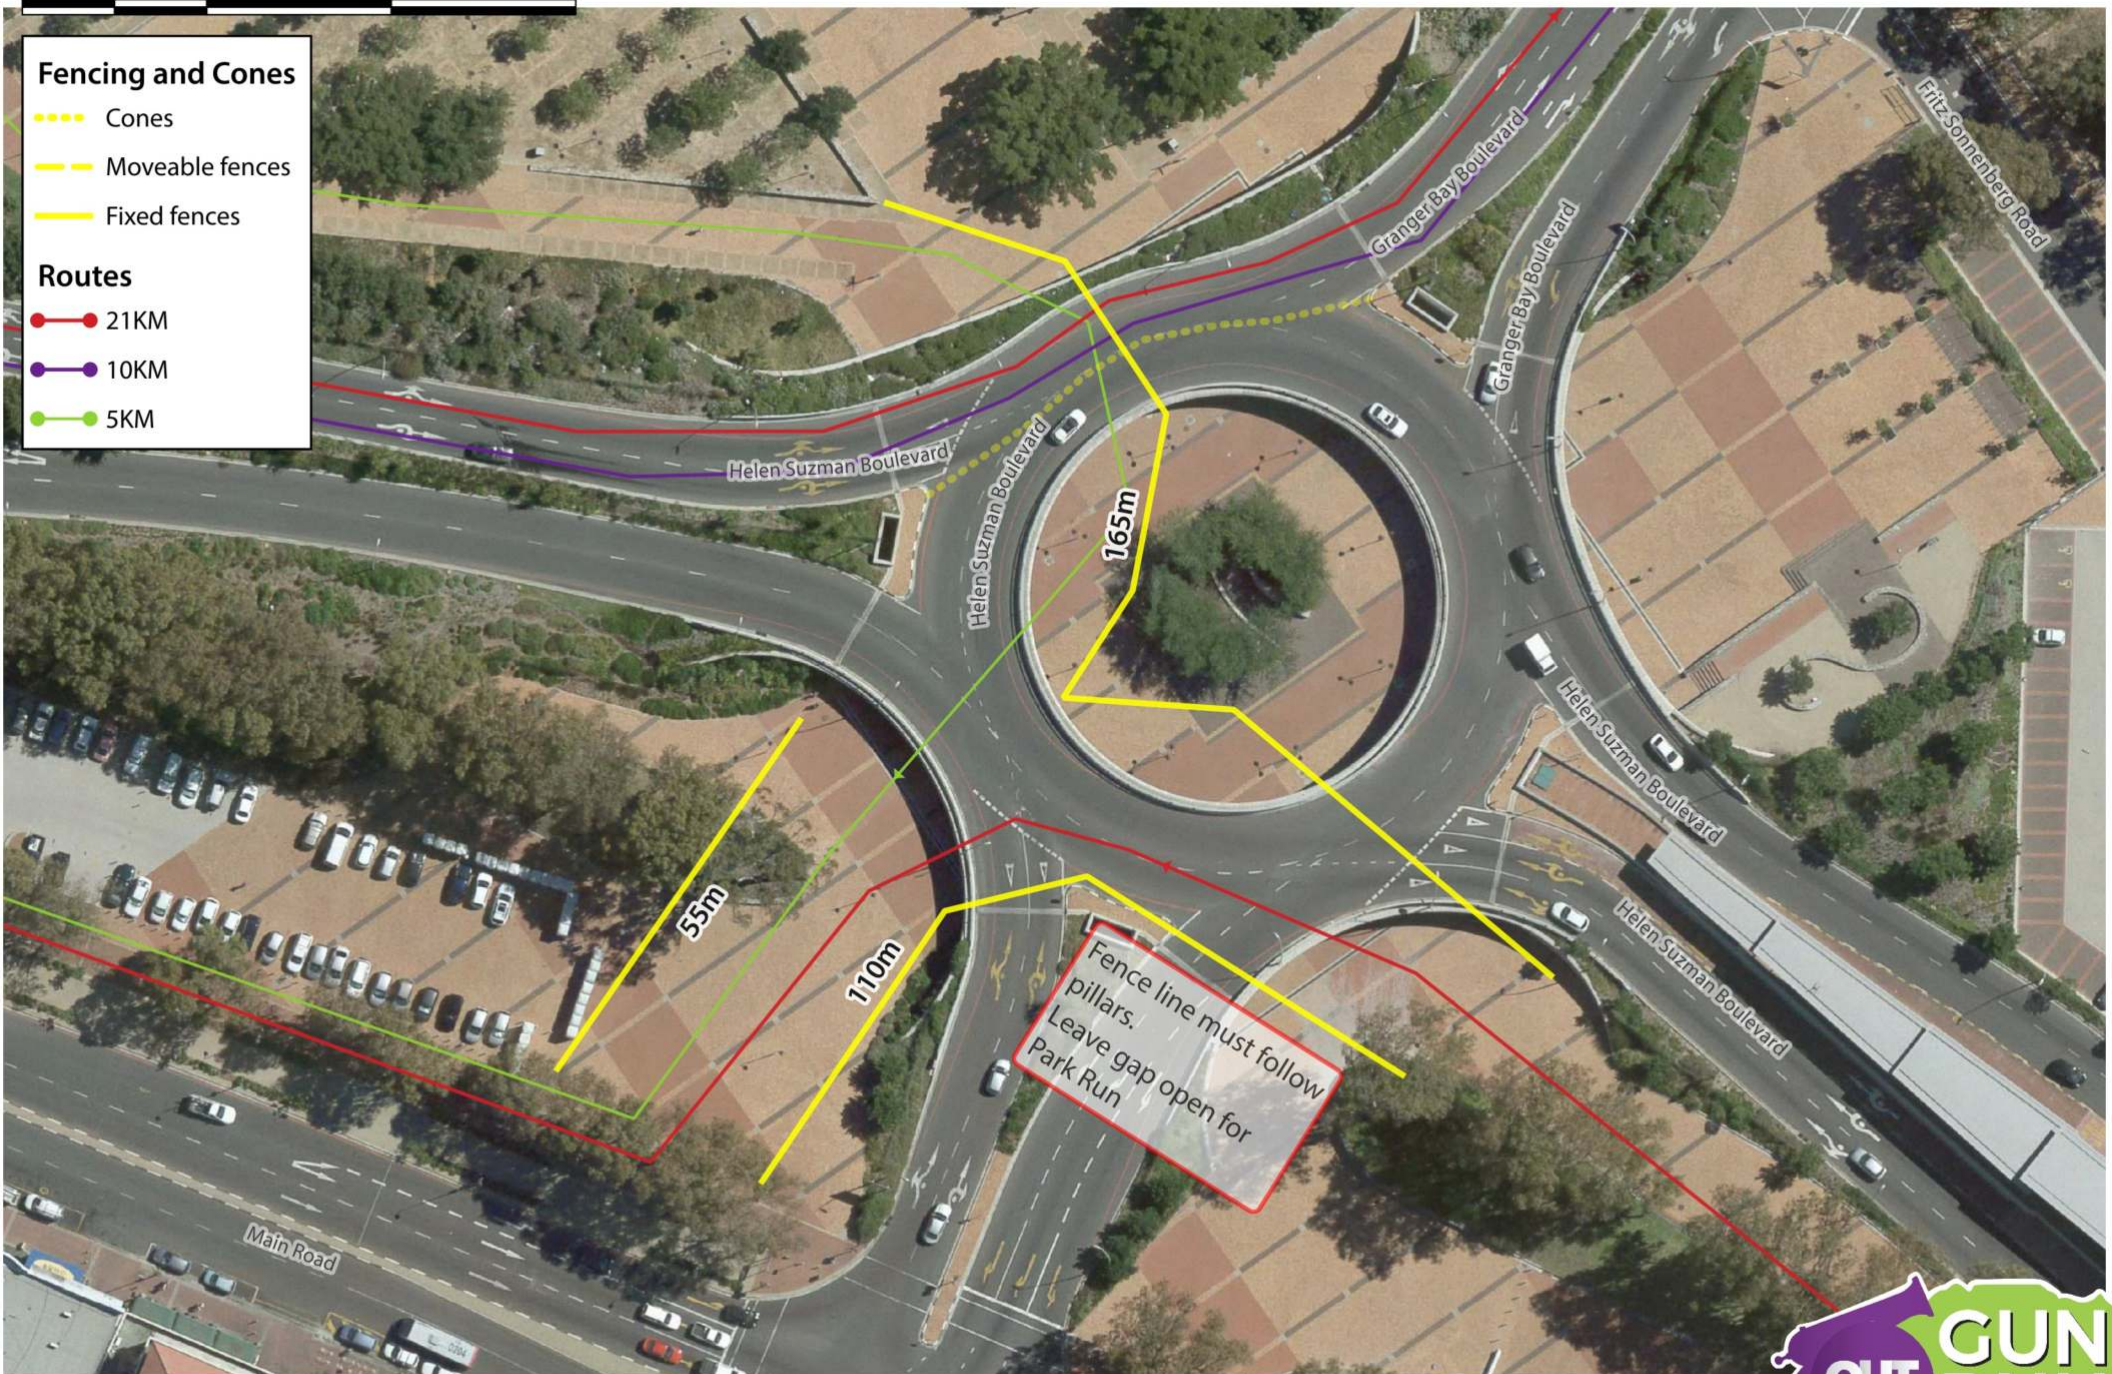

FENCING: Start

Sunday, 14 October 2018

FENCING: Corner of Beach and Fritz Sonnenberg

Sunday, 14 October 2018

Fencing and Cones

- Cones
- Moveable fences
- Fixed fences

Routes

- 21KM
- 10KM
- 5KM

- Fencing and Cones**
- Cones
 - Moveable fences
 - Fixed fences
- Routes**
- 21KM
 - 10KM
 - 5KM

20m

Cones to be moved to the pavement after the 21km runners have passed.

Fencing and Cones

- Cones
- Moveable fences
- Fixed fences

- Cones
- Moveable fences
- Fixed fences

Routes

- 21KM
- 10KM
- 5KM

Fencing and Cones

- Cones
- Moveable fences
- Fixed fences

Routes

- 21KM
- 10KM
- 5KM

FENCING: Queens Road Circle to Pools

Sunday, 14 October 2018

5 0 5 10 m

FENCING: Lower Kloof Road parking lot

Sunday, 14 October 2018

Fencing and Cones

- Cones
- Moveable fences
- Fixed fences

Routes

- 21KM
- 10KM
- 5KM