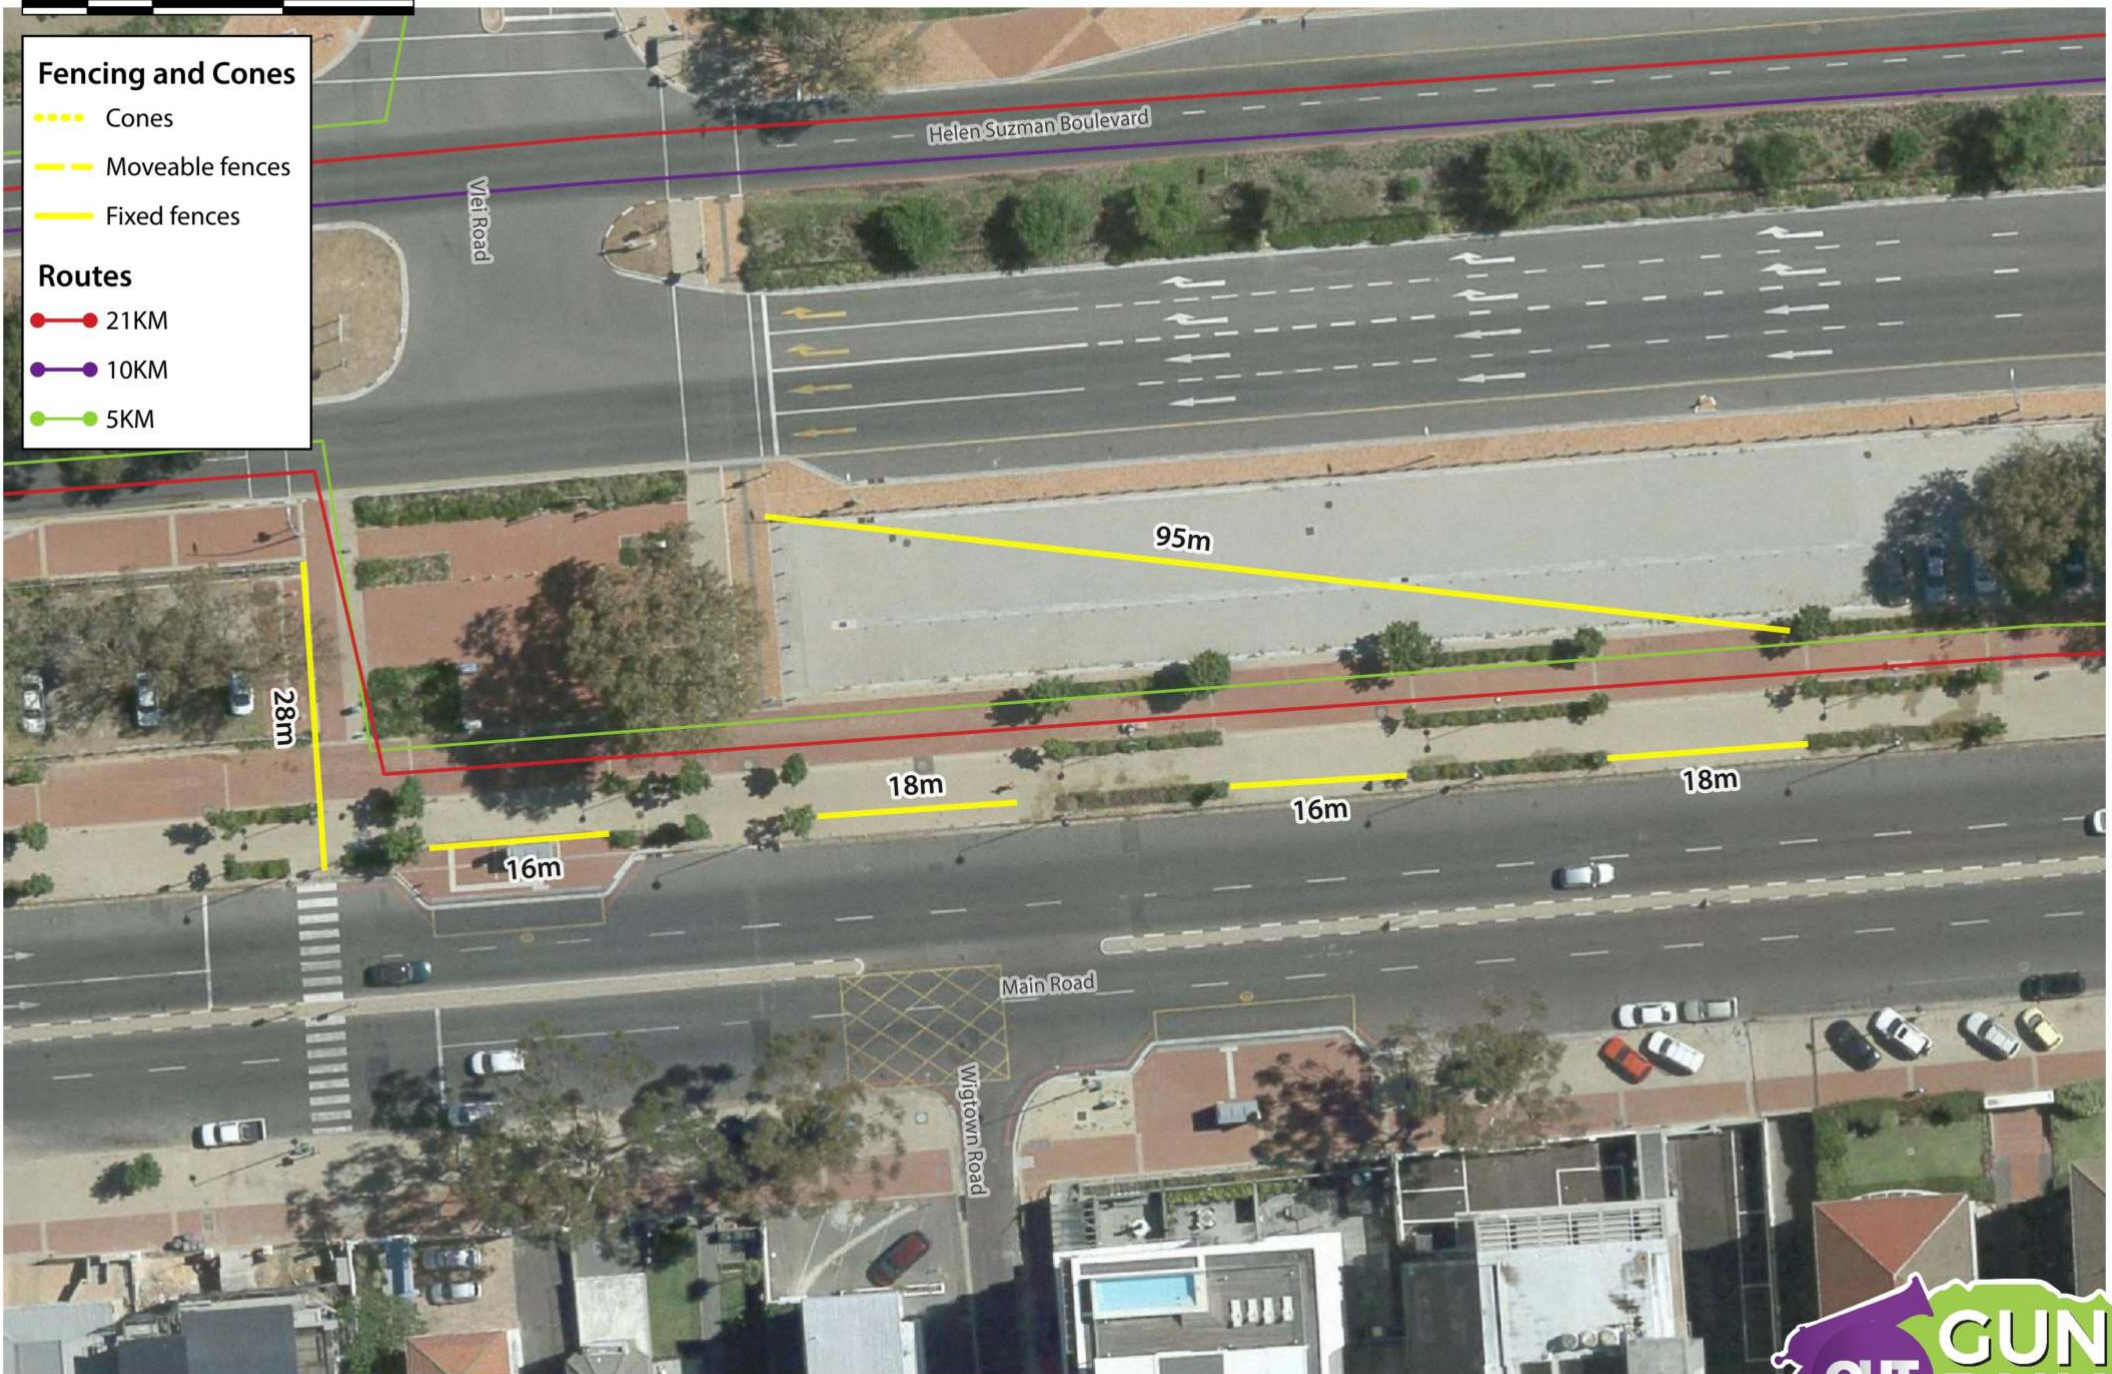

10 0 10 20 m

FENCING: Fan Walk onto Helen Suzman

Sunday, 14 October 2018