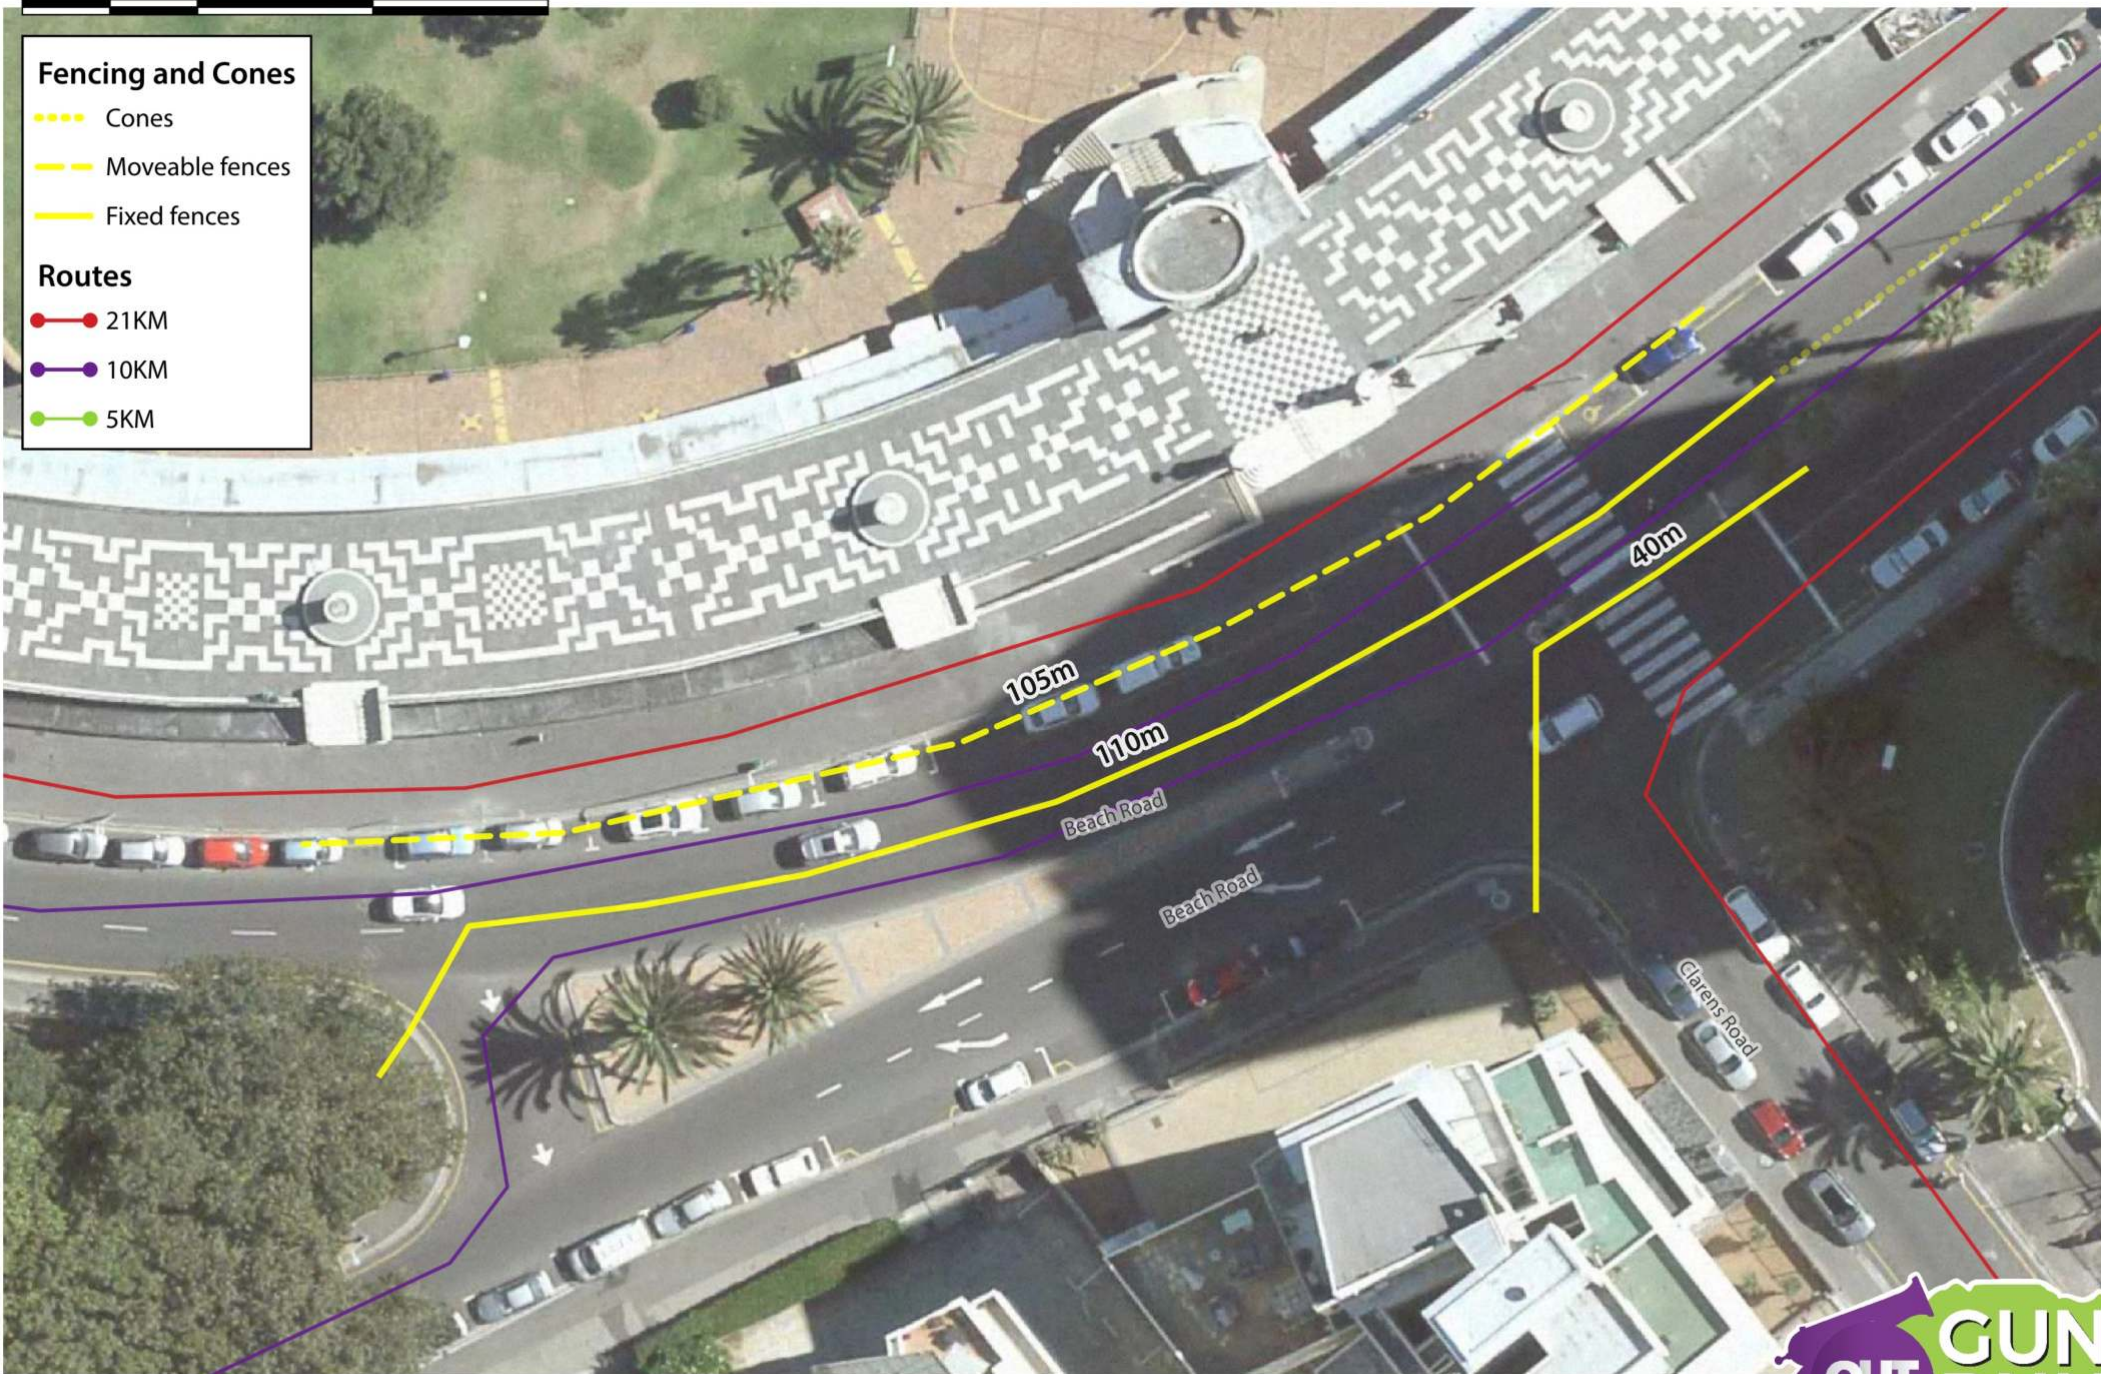

FENCING: Start

Sunday, 14 October 2018

FENCING: Corner of Beach and Fritz Sonnenberg

Sunday, 14 October 2018

Fencing and Cones

- Cones
- Moveable fences
- Fixed fences

Routes

- 21KM
- 10KM
- 5KM

Fence line must follow pillars.
Leave gap open for Park Run

10 0 10 20 m

Fencing and Cones

- Cones
- Moveable fences
- Fixed fences

Routes

- 21KM
- 10KM
- 5KM

FENCING: Promenade onto Beach Rd

Sunday, 14 October 2018

- Fencing and Cones**
- Cones
 - Moveable fences
 - Fixed fences
- Routes**
- 21KM
 - 10KM
 - 5KM

Fencing and Cones

- Cones
- Moveable fences
- Fixed fences

Routes

- 21KM
- 10KM
- 5KM

Fencing and Cones

- Cones
- Moveable fences
- Fixed fences

Routes

- 21KM
- 10KM
- 5KM

5 0 5 10 m

FENCING: Cones along Lower Kloof Rd

Sunday, 14 October 2018