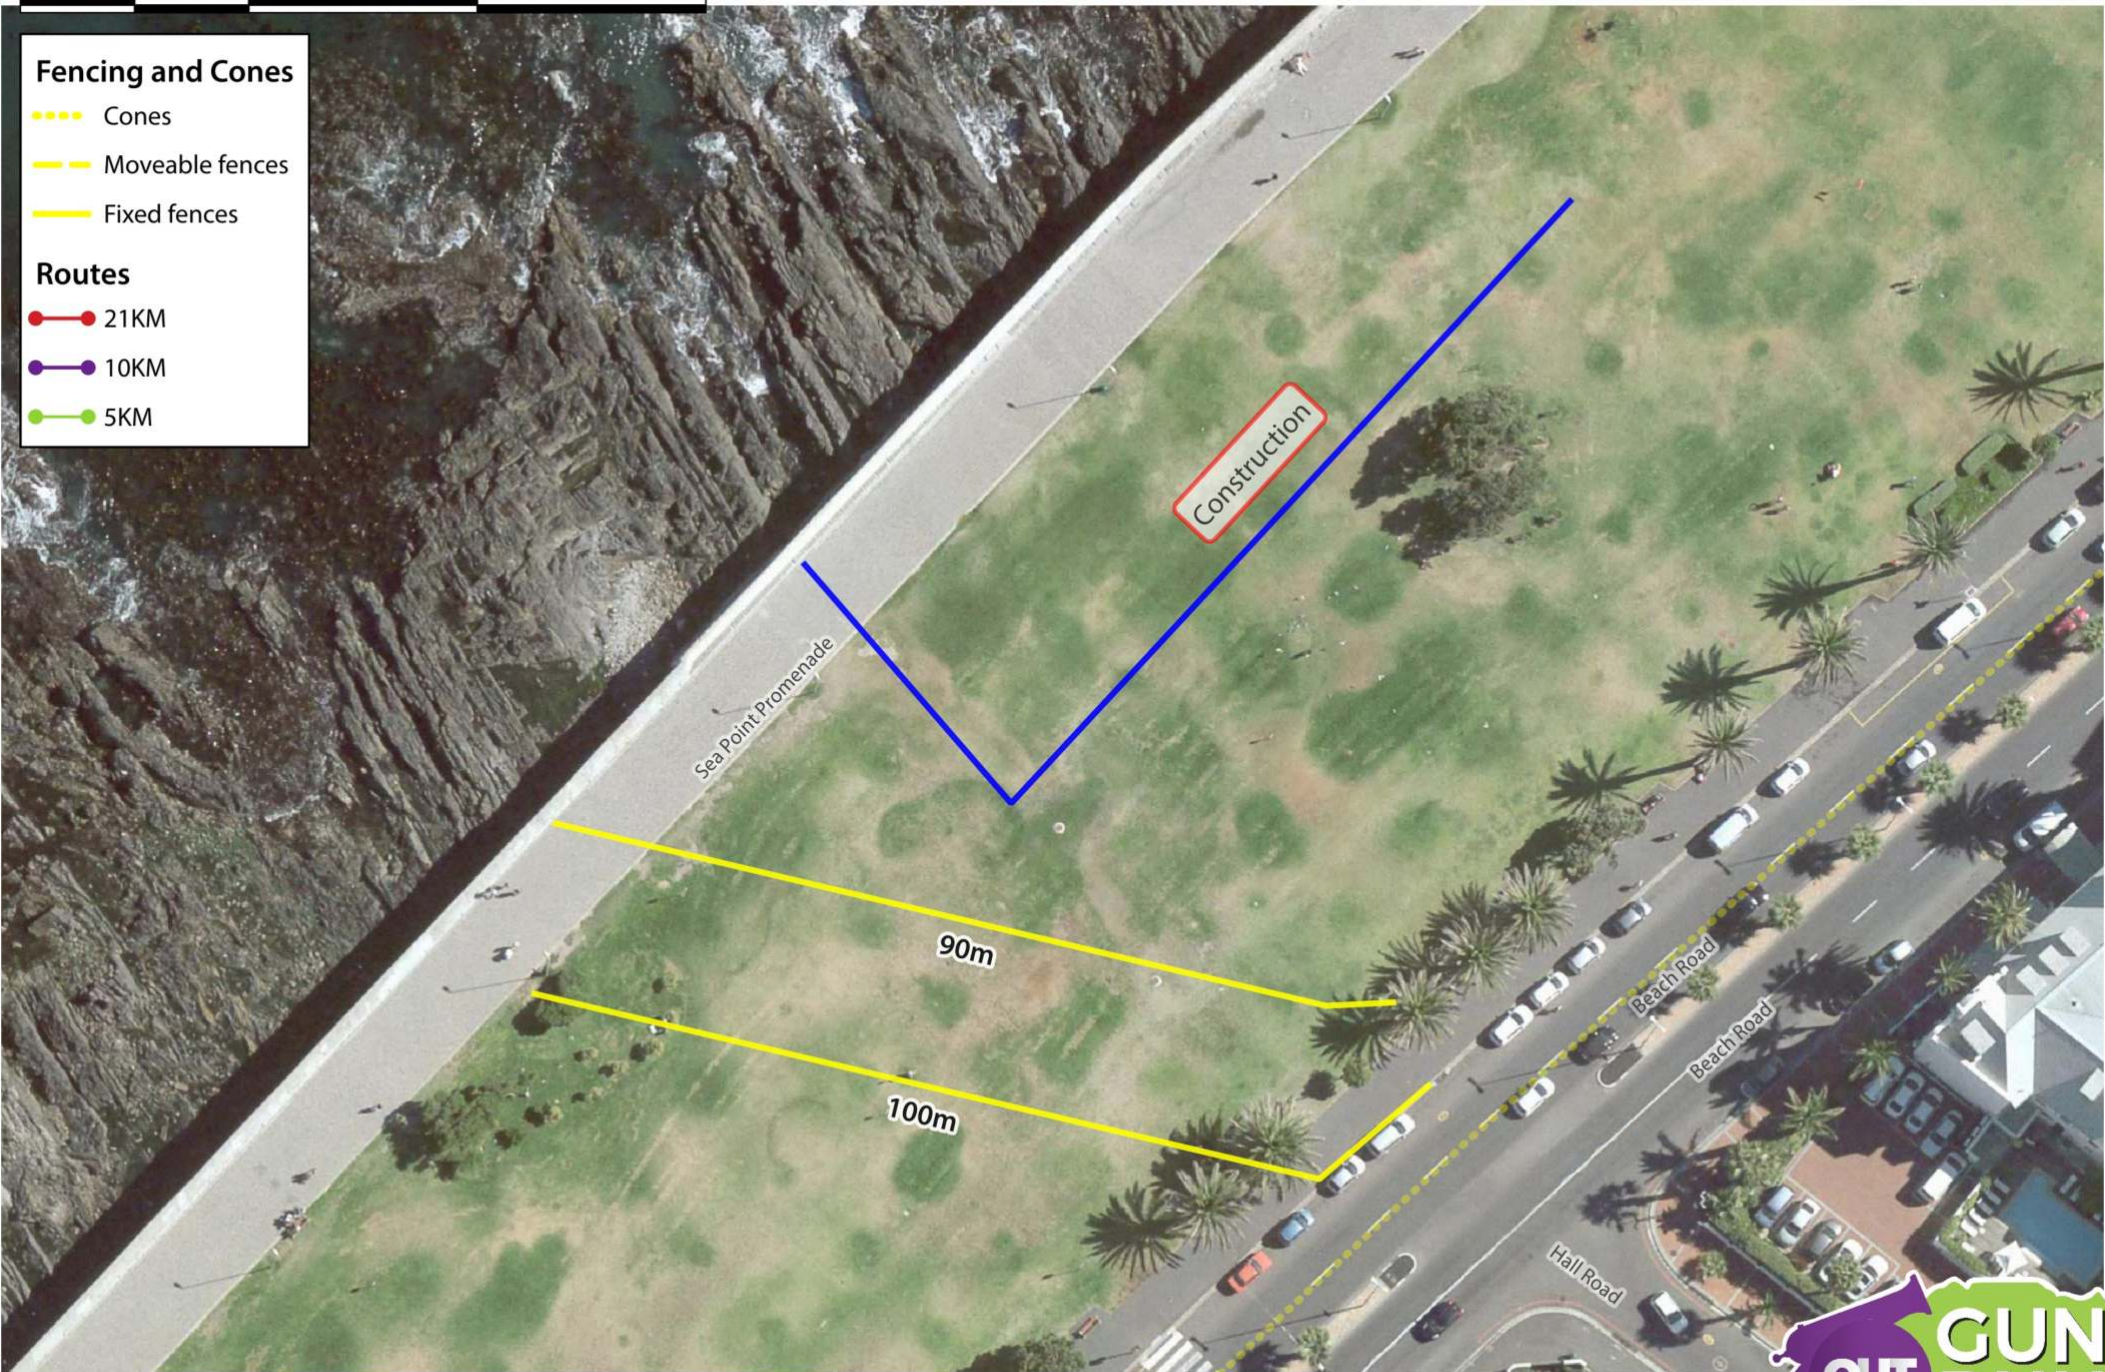

FENCING: Start

Sunday, 14 October 2018

FENCING: Corner of Beach and Fritz Sonnenberg

Sunday, 14 October 2018

Fencing and Cones

- Cones
- Moveable fences
- Fixed fences

Routes

- 21KM
- 10KM
- 5KM

Fence line must follow pillars.
Leave gap open for Park Run

10 0 10 20 m

Fencing and Cones

- Cones
- Moveable fences
- Fixed fences

Routes

- 21KM
- 10KM
- 5KM

FENCING: Promenade onto Beach Rd

Sunday, 14 October 2018

- Fencing and Cones**
- Cones
 - Moveable fences
 - Fixed fences
- Routes**
- 21KM
 - 10KM
 - 5KM

Fencing and Cones

- Cones
- Moveable fences
- Fixed fences

Routes

- 21KM
- 10KM
- 5KM

Fencing and Cones

- Cones
- Moveable fences
- Fixed fences

Routes

- 21KM
- 10KM
- 5KM

5 0 5 10 m

FENCING: Cones along Lower Kloof Rd

Sunday, 14 October 2018