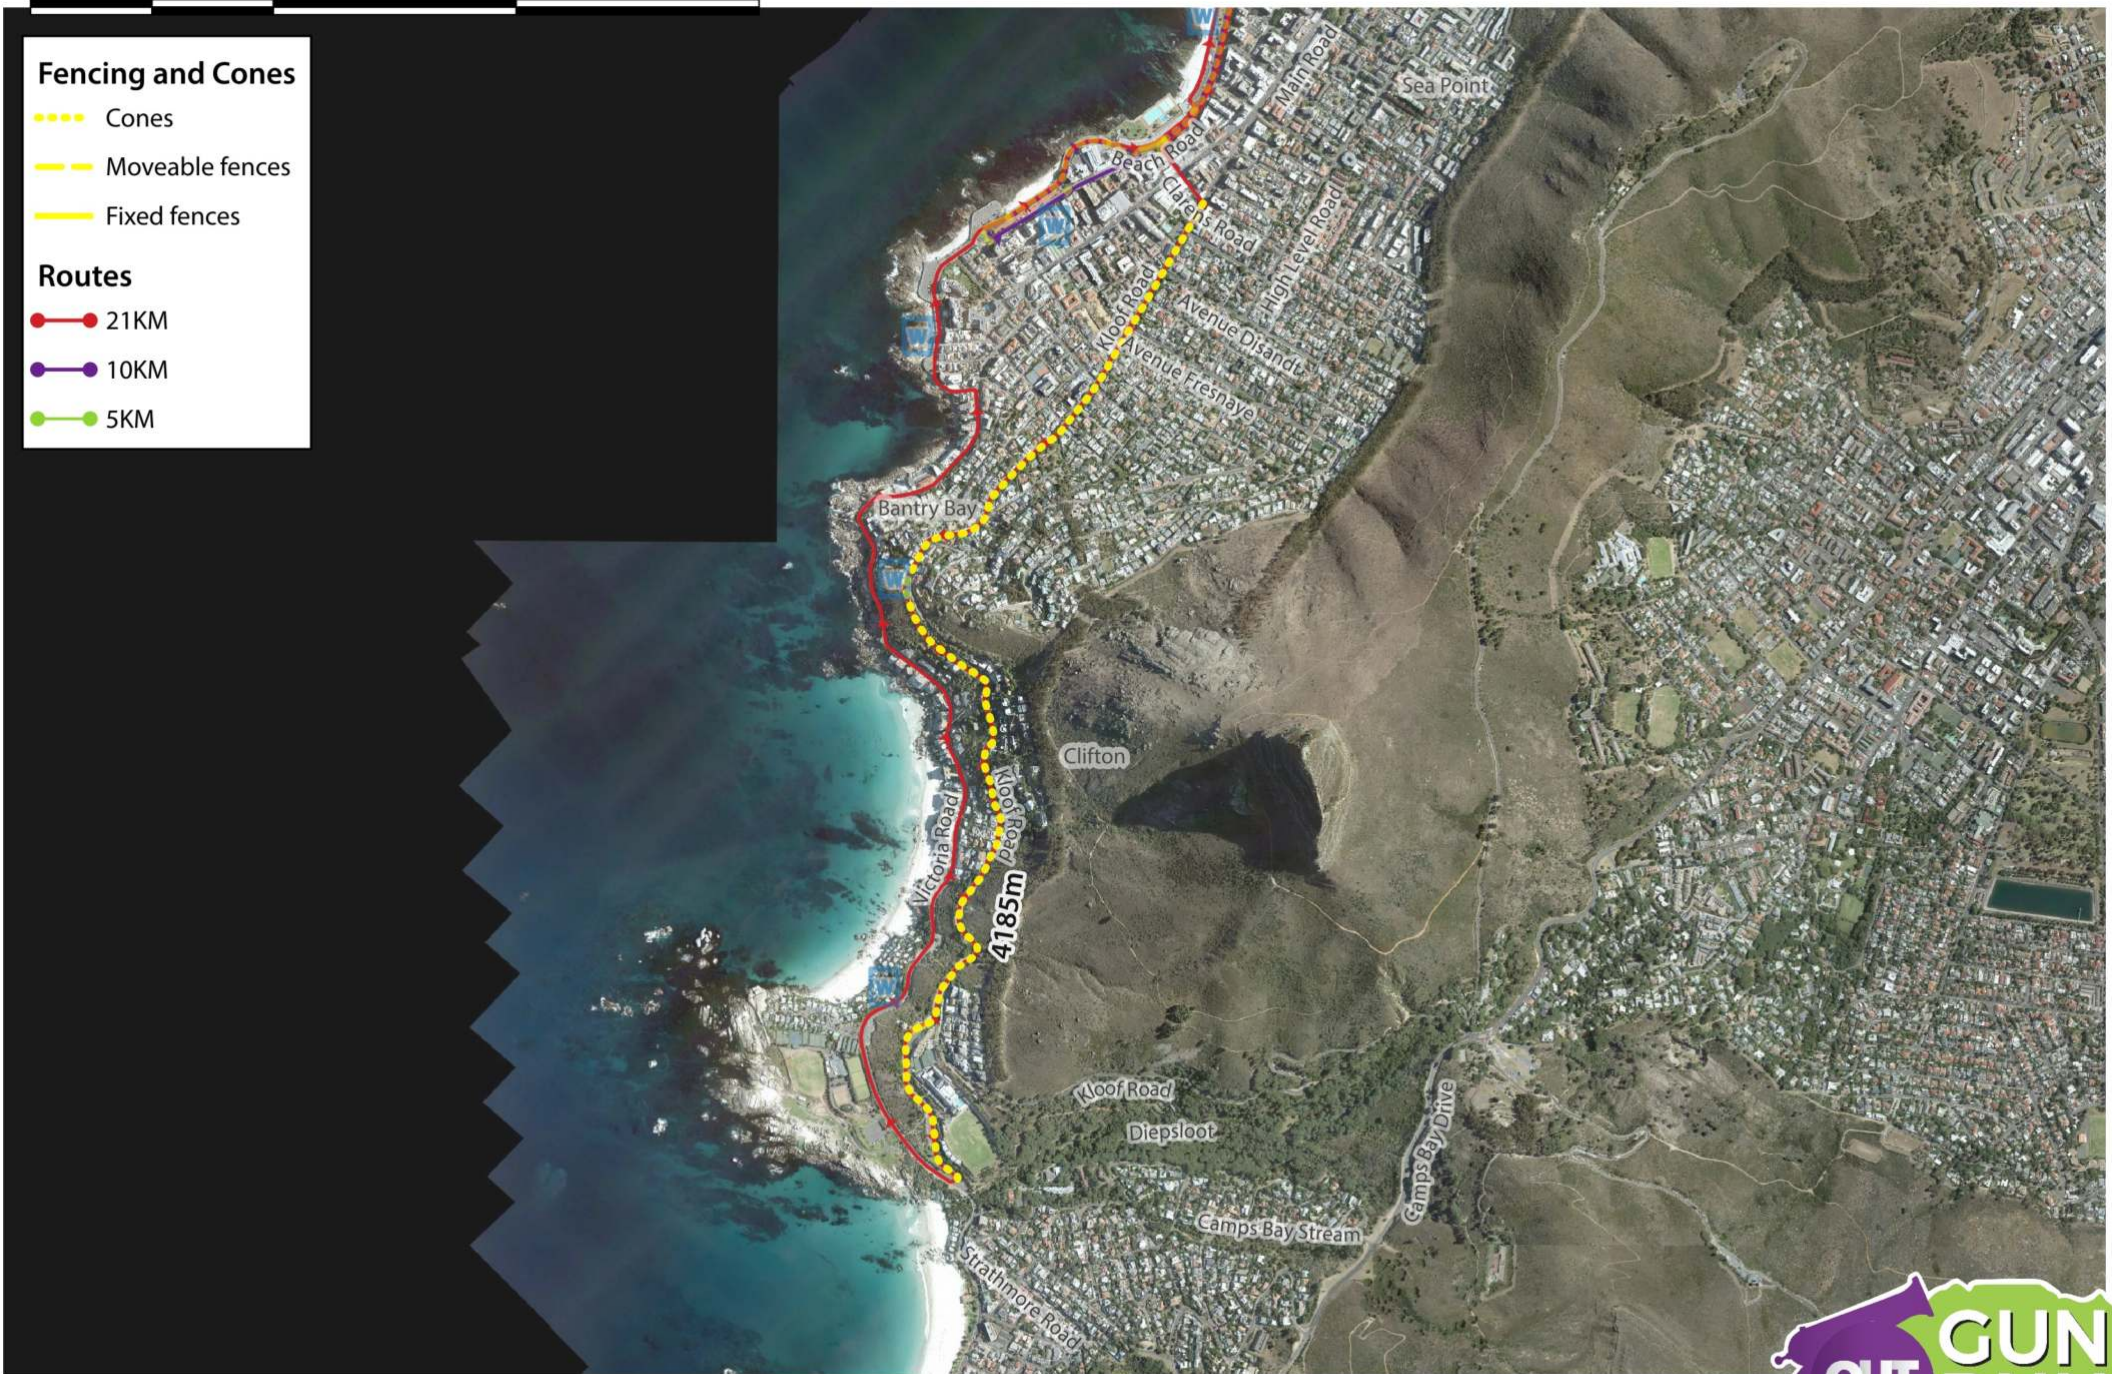

FENCING: Start

Sunday, 14 October 2018

FENCING: Corner of Beach and Fritz Sonnenberg

Sunday, 14 October 2018

Fencing and Cones

- Cones
- Moveable fences
- Fixed fences

Routes

- 21KM
- 10KM
- 5KM

Fence line must follow pillars.
Leave gap open for Park Run

10 0 10 20 m

Fencing and Cones

- Cones
- Moveable fences
- Fixed fences

Routes

- 21KM
- 10KM
- 5KM

FENCING: Promenade onto Beach Rd

Sunday, 14 October 2018

- Fencing and Cones**
- Cones
 - Moveable fences
 - Fixed fences
- Routes**
- 21KM
 - 10KM
 - 5KM

Fencing and Cones

- Cones
- Moveable fences
- Fixed fences

Routes

- 21KM
- 10KM
- 5KM

Fencing and Cones

- Cones
- Moveable fences
- Fixed fences

Routes

- 21KM
- 10KM
- 5KM

5 0 5 10 m

FENCING: Cones along Lower Kloof Rd

Sunday, 14 October 2018