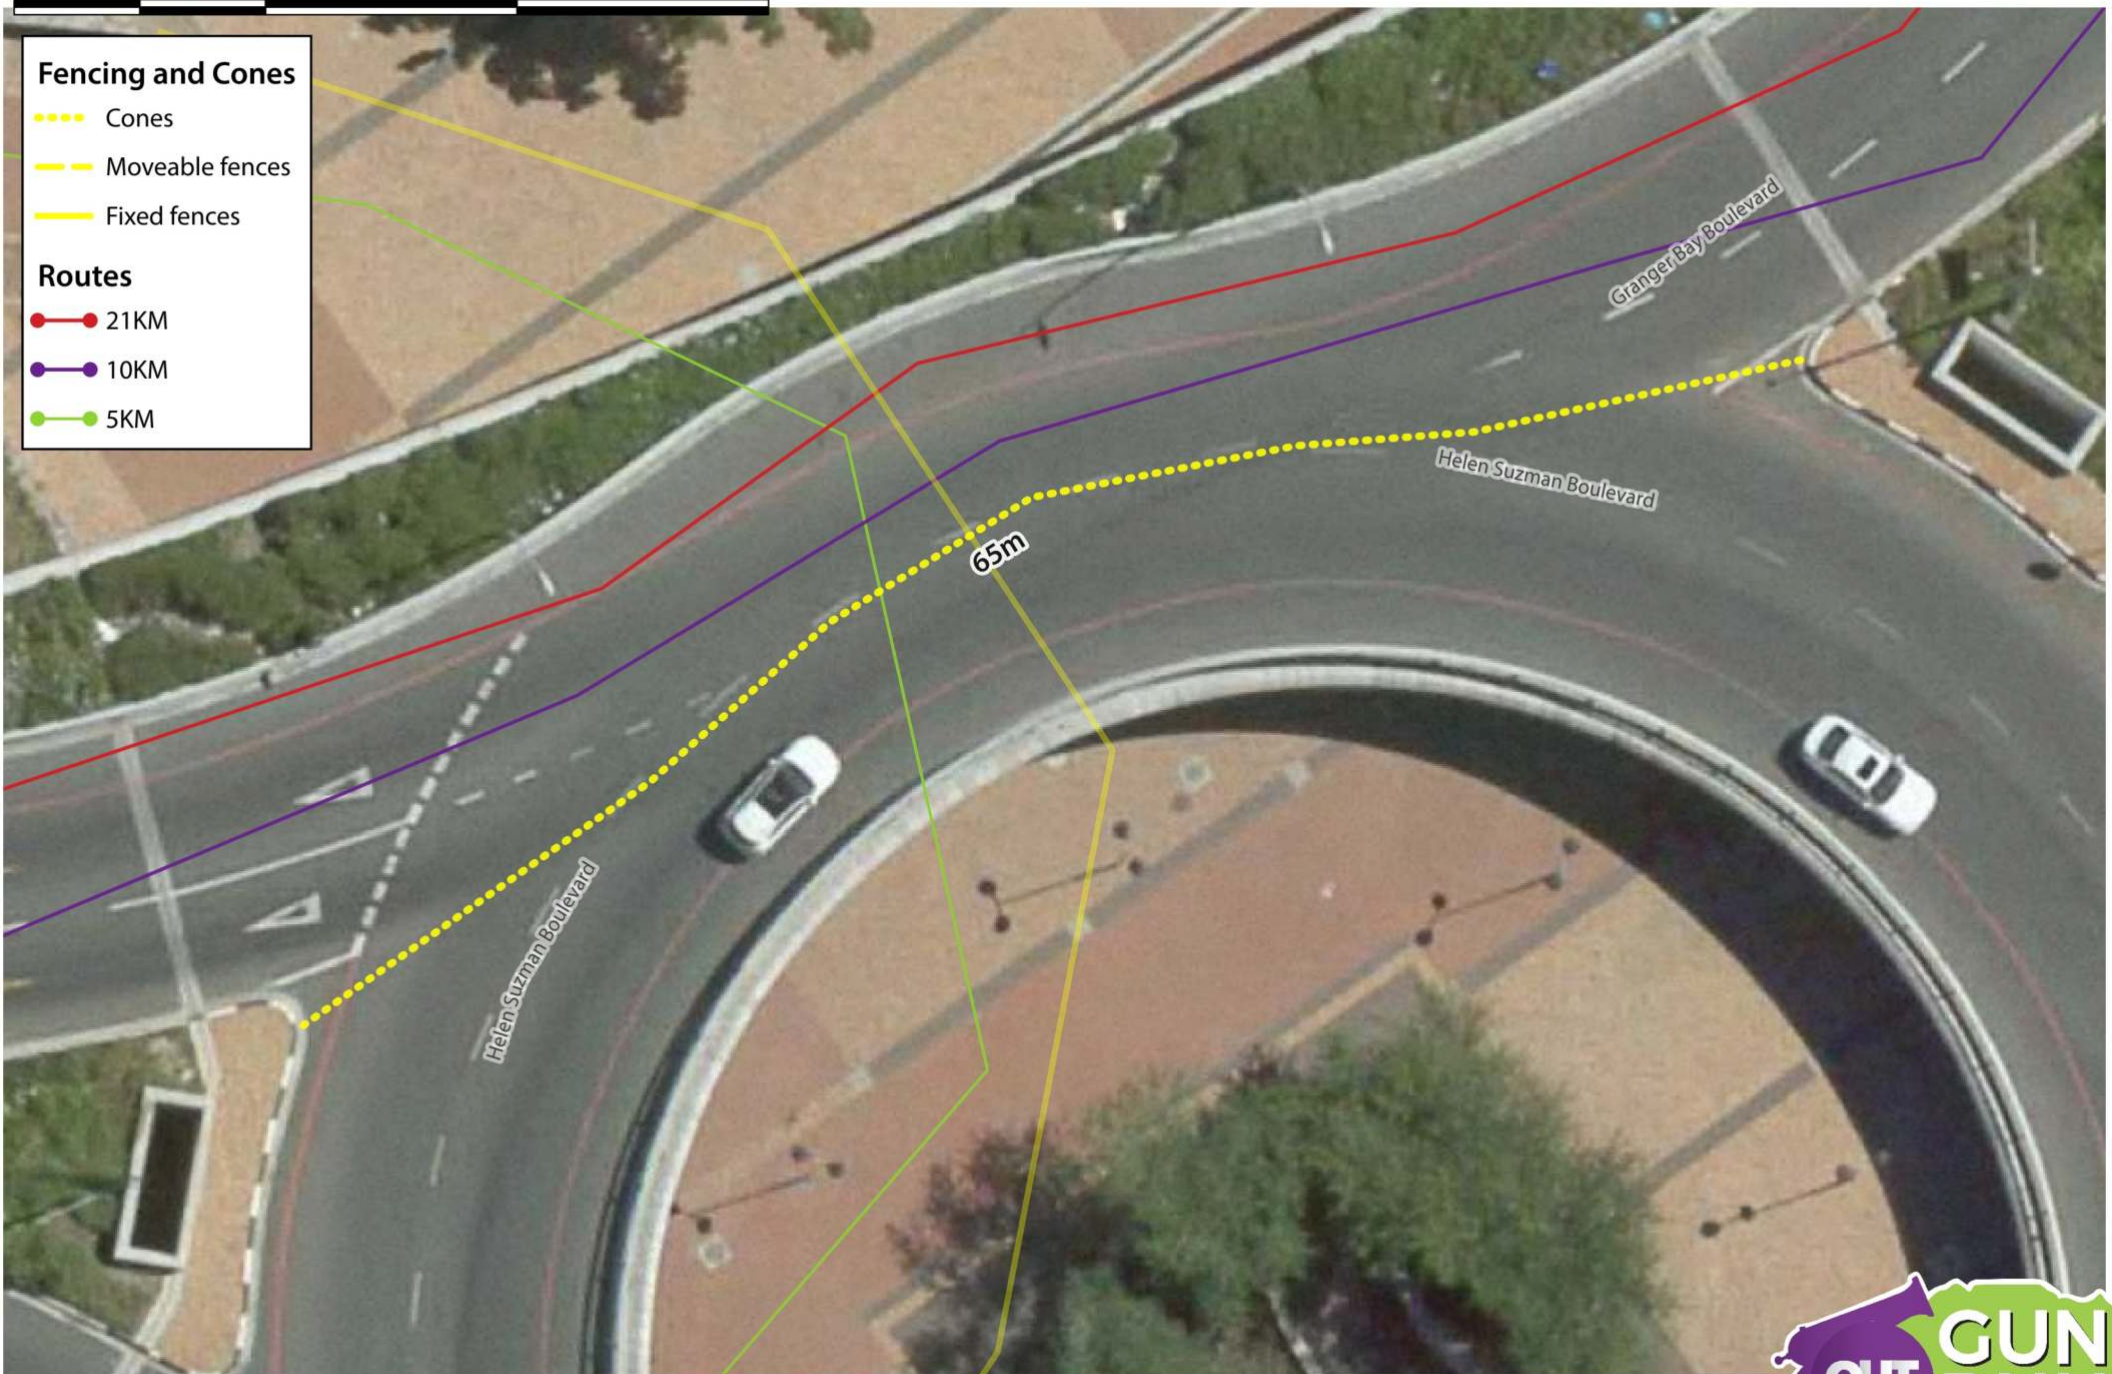

FENCING: Start

Sunday, 14 October 2018

FENCING: Corner of Beach and Fritz Sonnenberg

Sunday, 14 October 2018

Fencing and Cones

- Cones
- Moveable fences
- Fixed fences

Routes

- 21KM
- 10KM
- 5KM

Fence line must follow pillars.
Leave gap open for Park Run

10 0 10 20 m

Fencing and Cones

- Cones
- Moveable fences
- Fixed fences

Routes

- 21KM
- 10KM
- 5KM

FENCING: Promenade onto Beach Rd

Sunday, 14 October 2018

- Fencing and Cones**
- Cones
 - Moveable fences
 - Fixed fences
- Routes**
- 21KM
 - 10KM
 - 5KM

Fencing and Cones

- Cones
- Moveable fences
- Fixed fences

Routes

- 21KM
- 10KM
- 5KM

Fencing and Cones

- Cones
- Moveable fences
- Fixed fences

Routes

- 21KM
- 10KM
- 5KM

5 0 5 10 m

FENCING: Cones along Lower Kloof Rd

Sunday, 14 October 2018