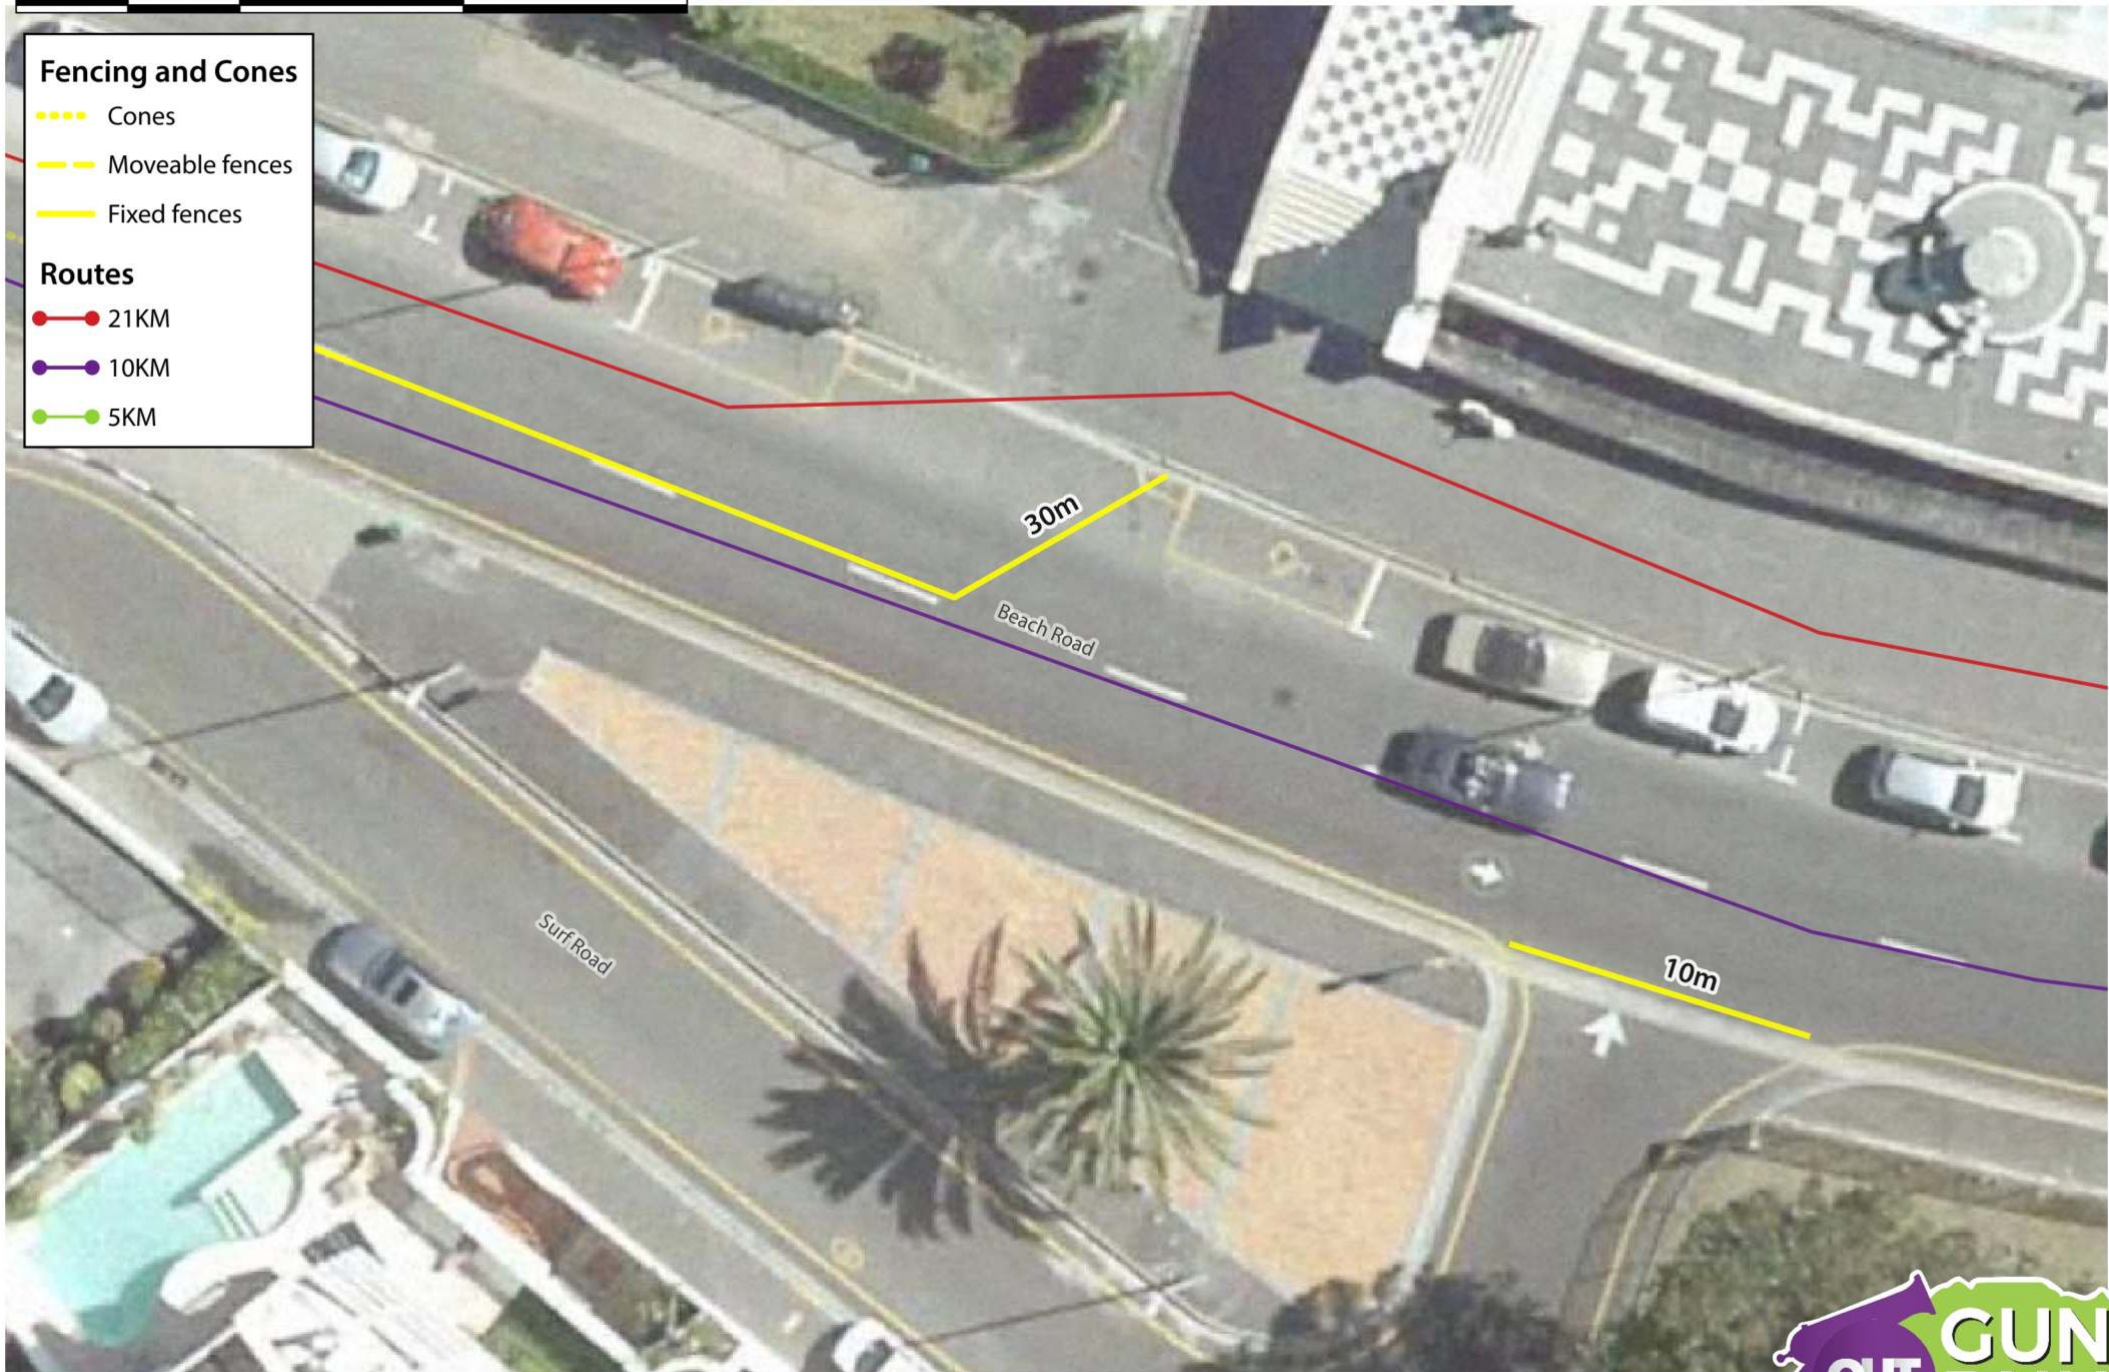

FENCING: Start

Sunday, 14 October 2018

FENCING: Corner of Beach and Fritz Sonnenberg

Sunday, 14 October 2018

Fencing and Cones

- Cones
- Moveable fences
- Fixed fences

Routes

- 21KM
- 10KM
- 5KM

Fence line must follow pillars.
Leave gap open for Park Run

10 0 10 20 m

Fencing and Cones

- Cones
- Moveable fences
- Fixed fences

Routes

- 21KM
- 10KM
- 5KM

FENCING: Promenade onto Beach Rd

Sunday, 14 October 2018

- Fencing and Cones**
- Cones
 - Moveable fences
 - Fixed fences
- Routes**
- 21KM
 - 10KM
 - 5KM

Fencing and Cones

- Cones
- Moveable fences
- Fixed fences

Routes

- 21KM
- 10KM
- 5KM

Fencing and Cones

- Cones
- Moveable fences
- Fixed fences

Routes

- 21KM
- 10KM
- 5KM

5 0 5 10 m

FENCING: Cones along Lower Kloof Rd

Sunday, 14 October 2018