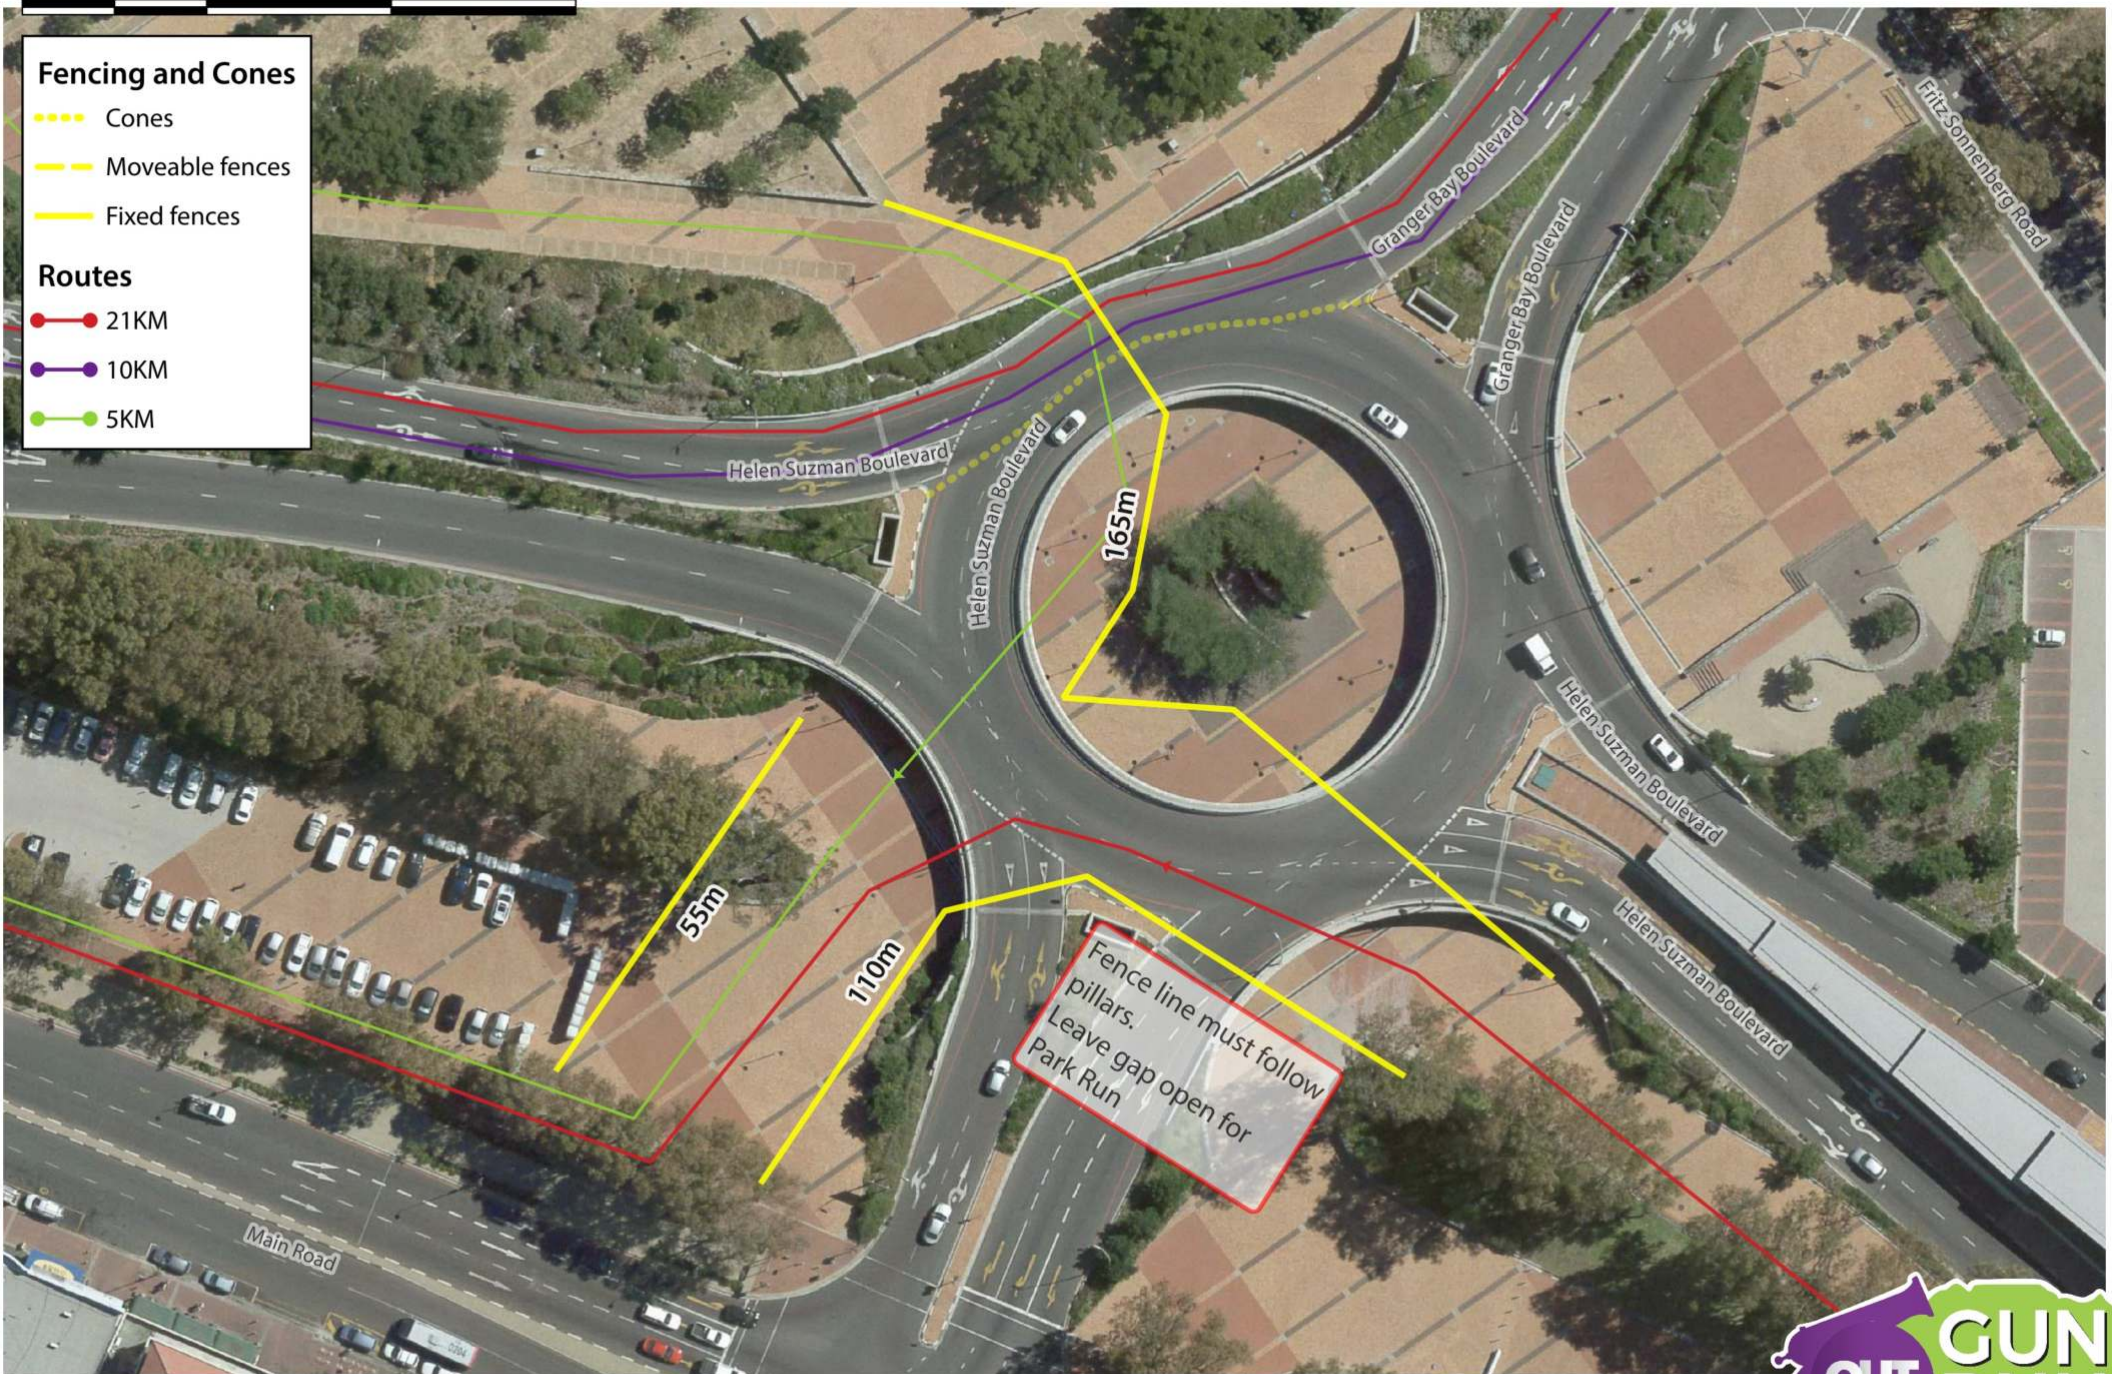

FENCING: Start

Sunday, 14 October 2018

FENCING: Corner of Beach and Fritz Sonnenberg

Sunday, 14 October 2018

Fencing and Cones

- Cones
- Moveable fences
- Fixed fences

Routes

- 21KM
- 10KM
- 5KM

Fence line must follow pillars.
Leave gap open for Park Run

10 0 10 20 m

Fencing and Cones

- Cones
- Moveable fences
- Fixed fences

Routes

- 21KM
- 10KM
- 5KM

FENCING: Promenade onto Beach Rd

Sunday, 14 October 2018

- Fencing and Cones**
- Cones
 - Moveable fences
 - Fixed fences
- Routes**
- 21KM
 - 10KM
 - 5KM

Fencing and Cones

- Cones
- Moveable fences
- Fixed fences

Routes

- 21KM
- 10KM
- 5KM

Fencing and Cones

- Cones
- Moveable fences
- Fixed fences

Routes

- 21KM
- 10KM
- 5KM

5 0 5 10 m

FENCING: Cones along Lower Kloof Rd

Sunday, 14 October 2018