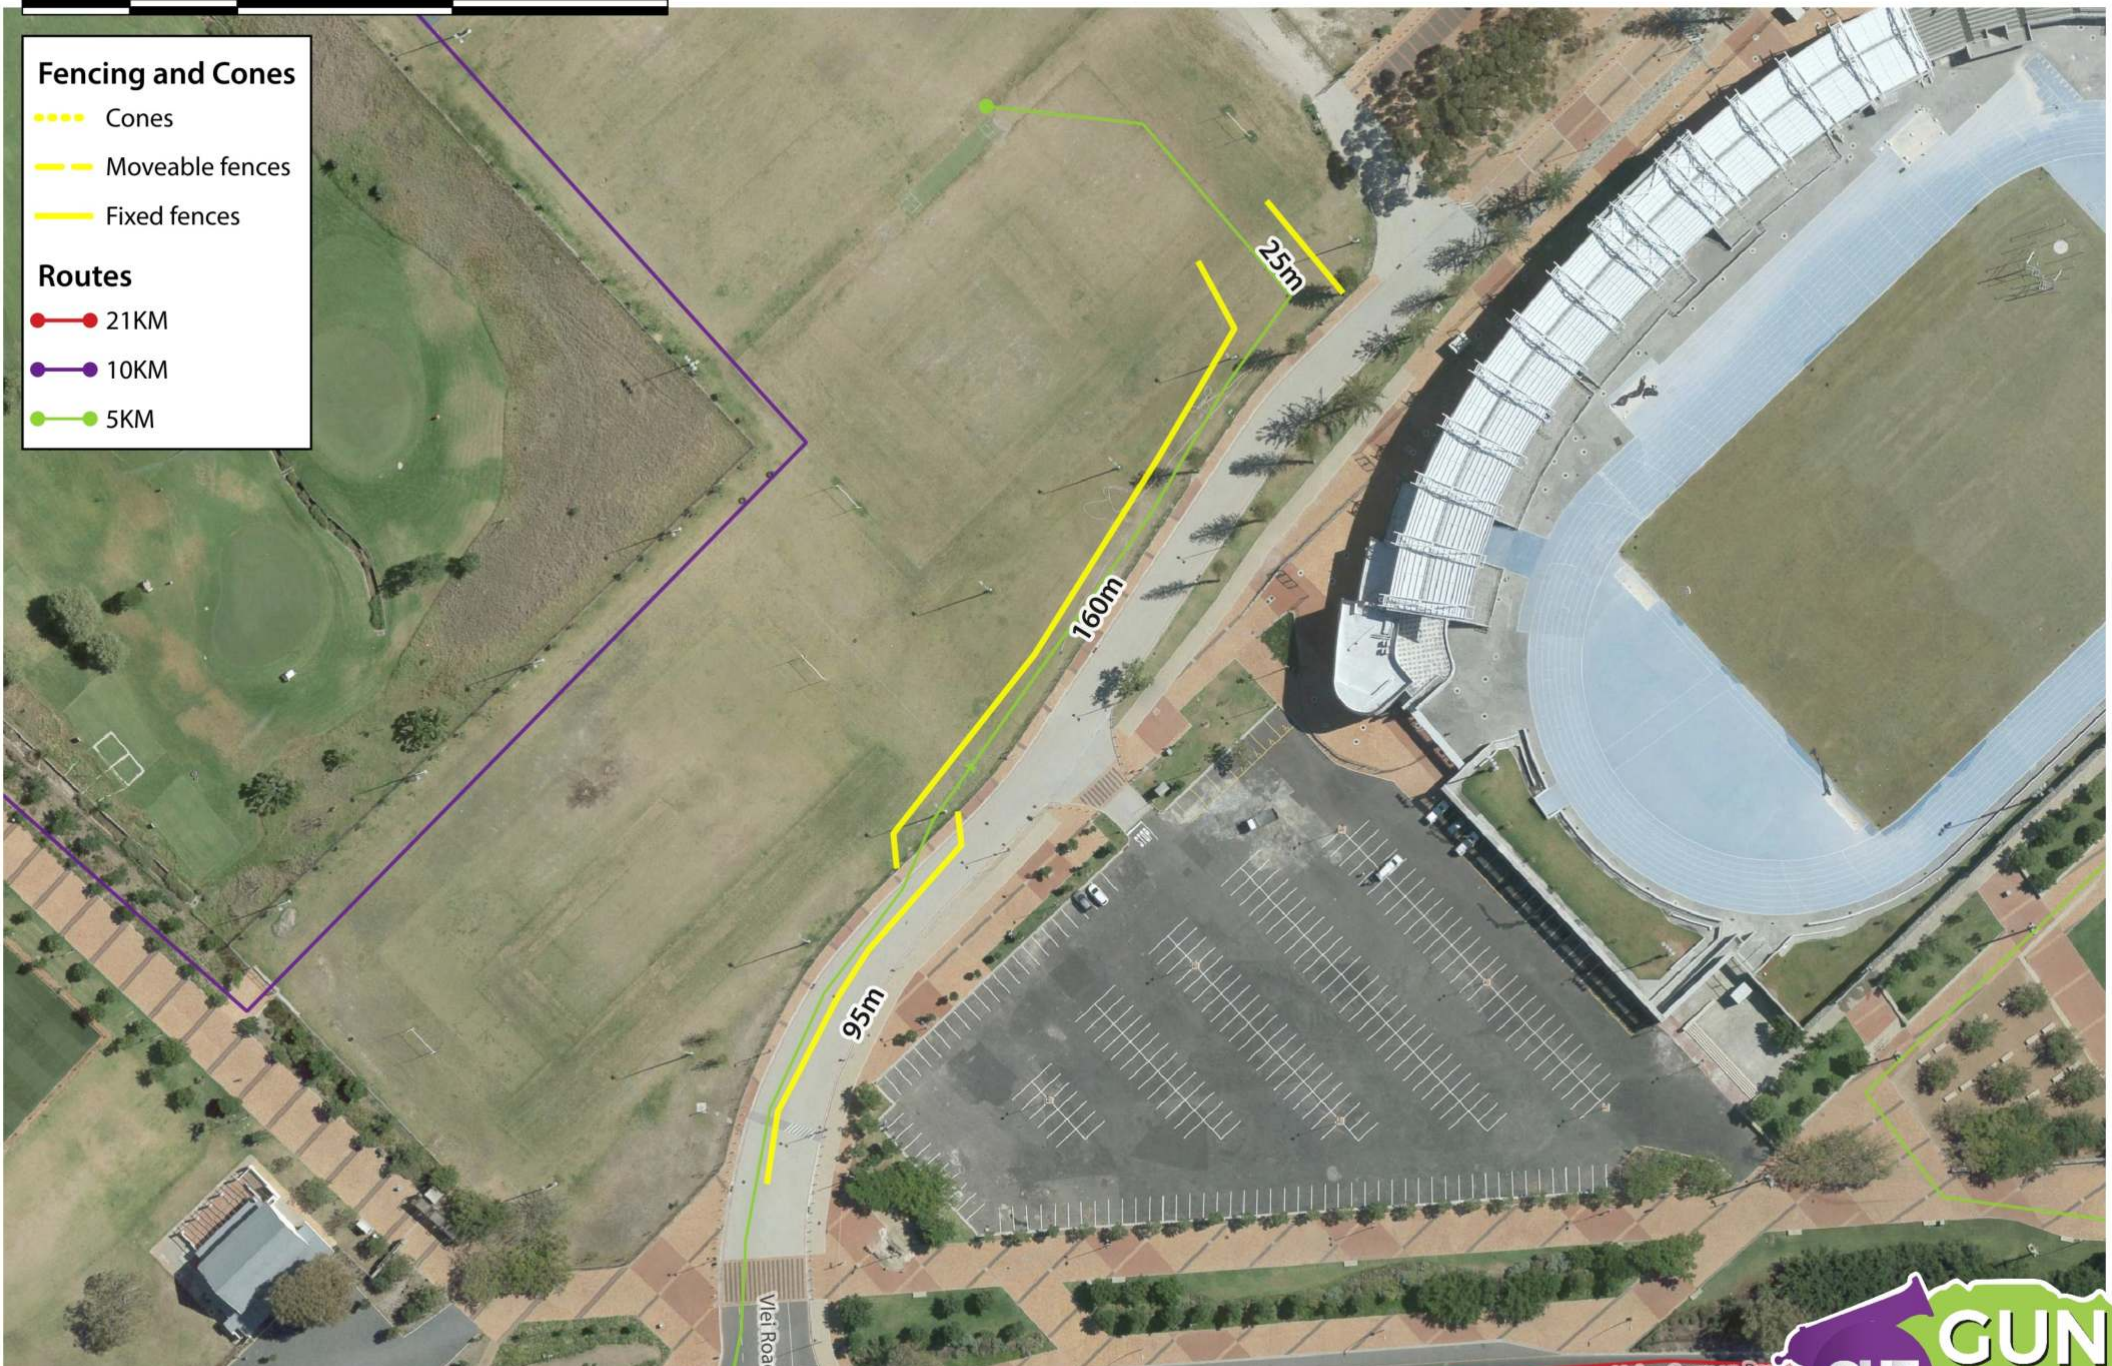

FENCING: Start

Sunday, 14 October 2018

FENCING: Corner of Beach and Fritz Sonnenberg

Sunday, 14 October 2018

Fencing and Cones

- Cones
- Moveable fences
- Fixed fences

Routes

- 21KM
- 10KM
- 5KM

Fence line must follow pillars.
Leave gap open for Park Run

10 0 10 20 m

Fencing and Cones

- Cones
- Moveable fences
- Fixed fences

Routes

- 21KM
- 10KM
- 5KM

FENCING: Promenade onto Beach Rd

Sunday, 14 October 2018

- Fencing and Cones**
- Cones
 - Moveable fences
 - Fixed fences
- Routes**
- 21KM
 - 10KM
 - 5KM

Fencing and Cones

- Cones
- Moveable fences
- Fixed fences

Routes

- 21KM
- 10KM
- 5KM

Fencing and Cones

- Cones
- Moveable fences
- Fixed fences

Routes

- 21KM
- 10KM
- 5KM

5 0 5 10 m

FENCING: Cones along Lower Kloof Rd

Sunday, 14 October 2018