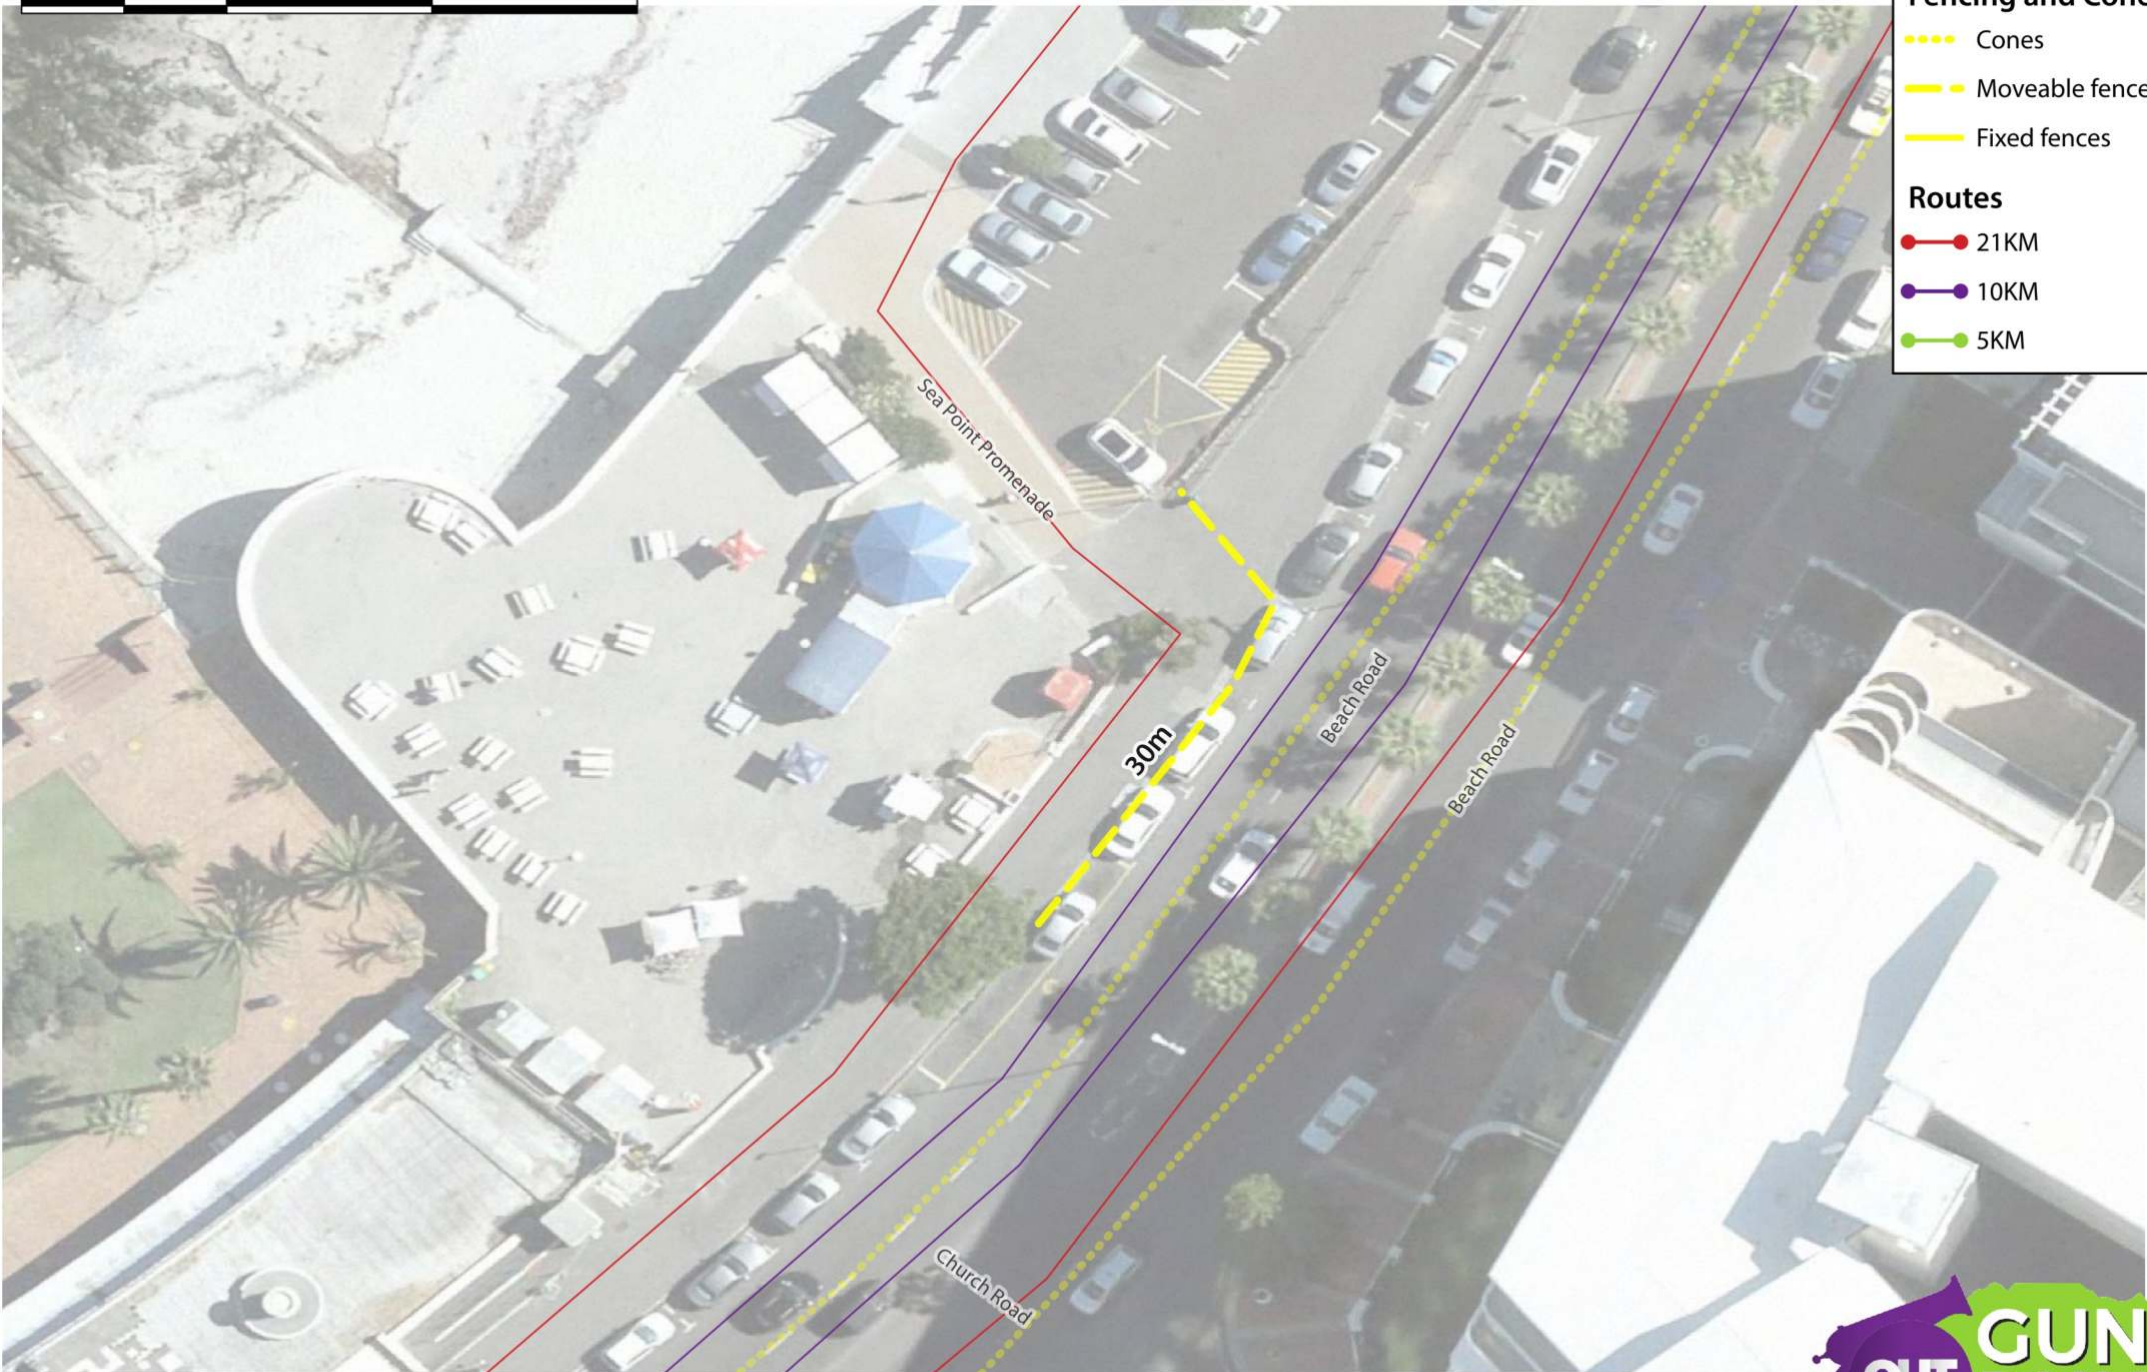

Fencing and Cones

- Cones
- Moveable fences
- Fixed fences

Routes

- 21KM
- 10KM
- 5KM

FENCING: Beach Road towards Lighthouse

Sunday, 20 October 2019

Fencing and Cones

- ⋯ Cones
- Moveable fences
- Fixed fences

Routes

- 21KM
- 10KM
- 5KM

FENCING: Beach & Beach

Sunday, 20 October 2019

Fencing and Cones

- Cones
- - - - - Moveable fences
- Fixed fences

Routes

- 21KM
- 10KM
- 5KM

Fencing and Cones

- Cones
- Moveable fences
- Fixed fences

Routes

- 21KM
- 10KM
- 5KM

FENCING: Pavilion Food Court

Sunday, 20 October 2019

Fencing and Cones

- Cones
- - - - Moveable fences
- Fixed fences