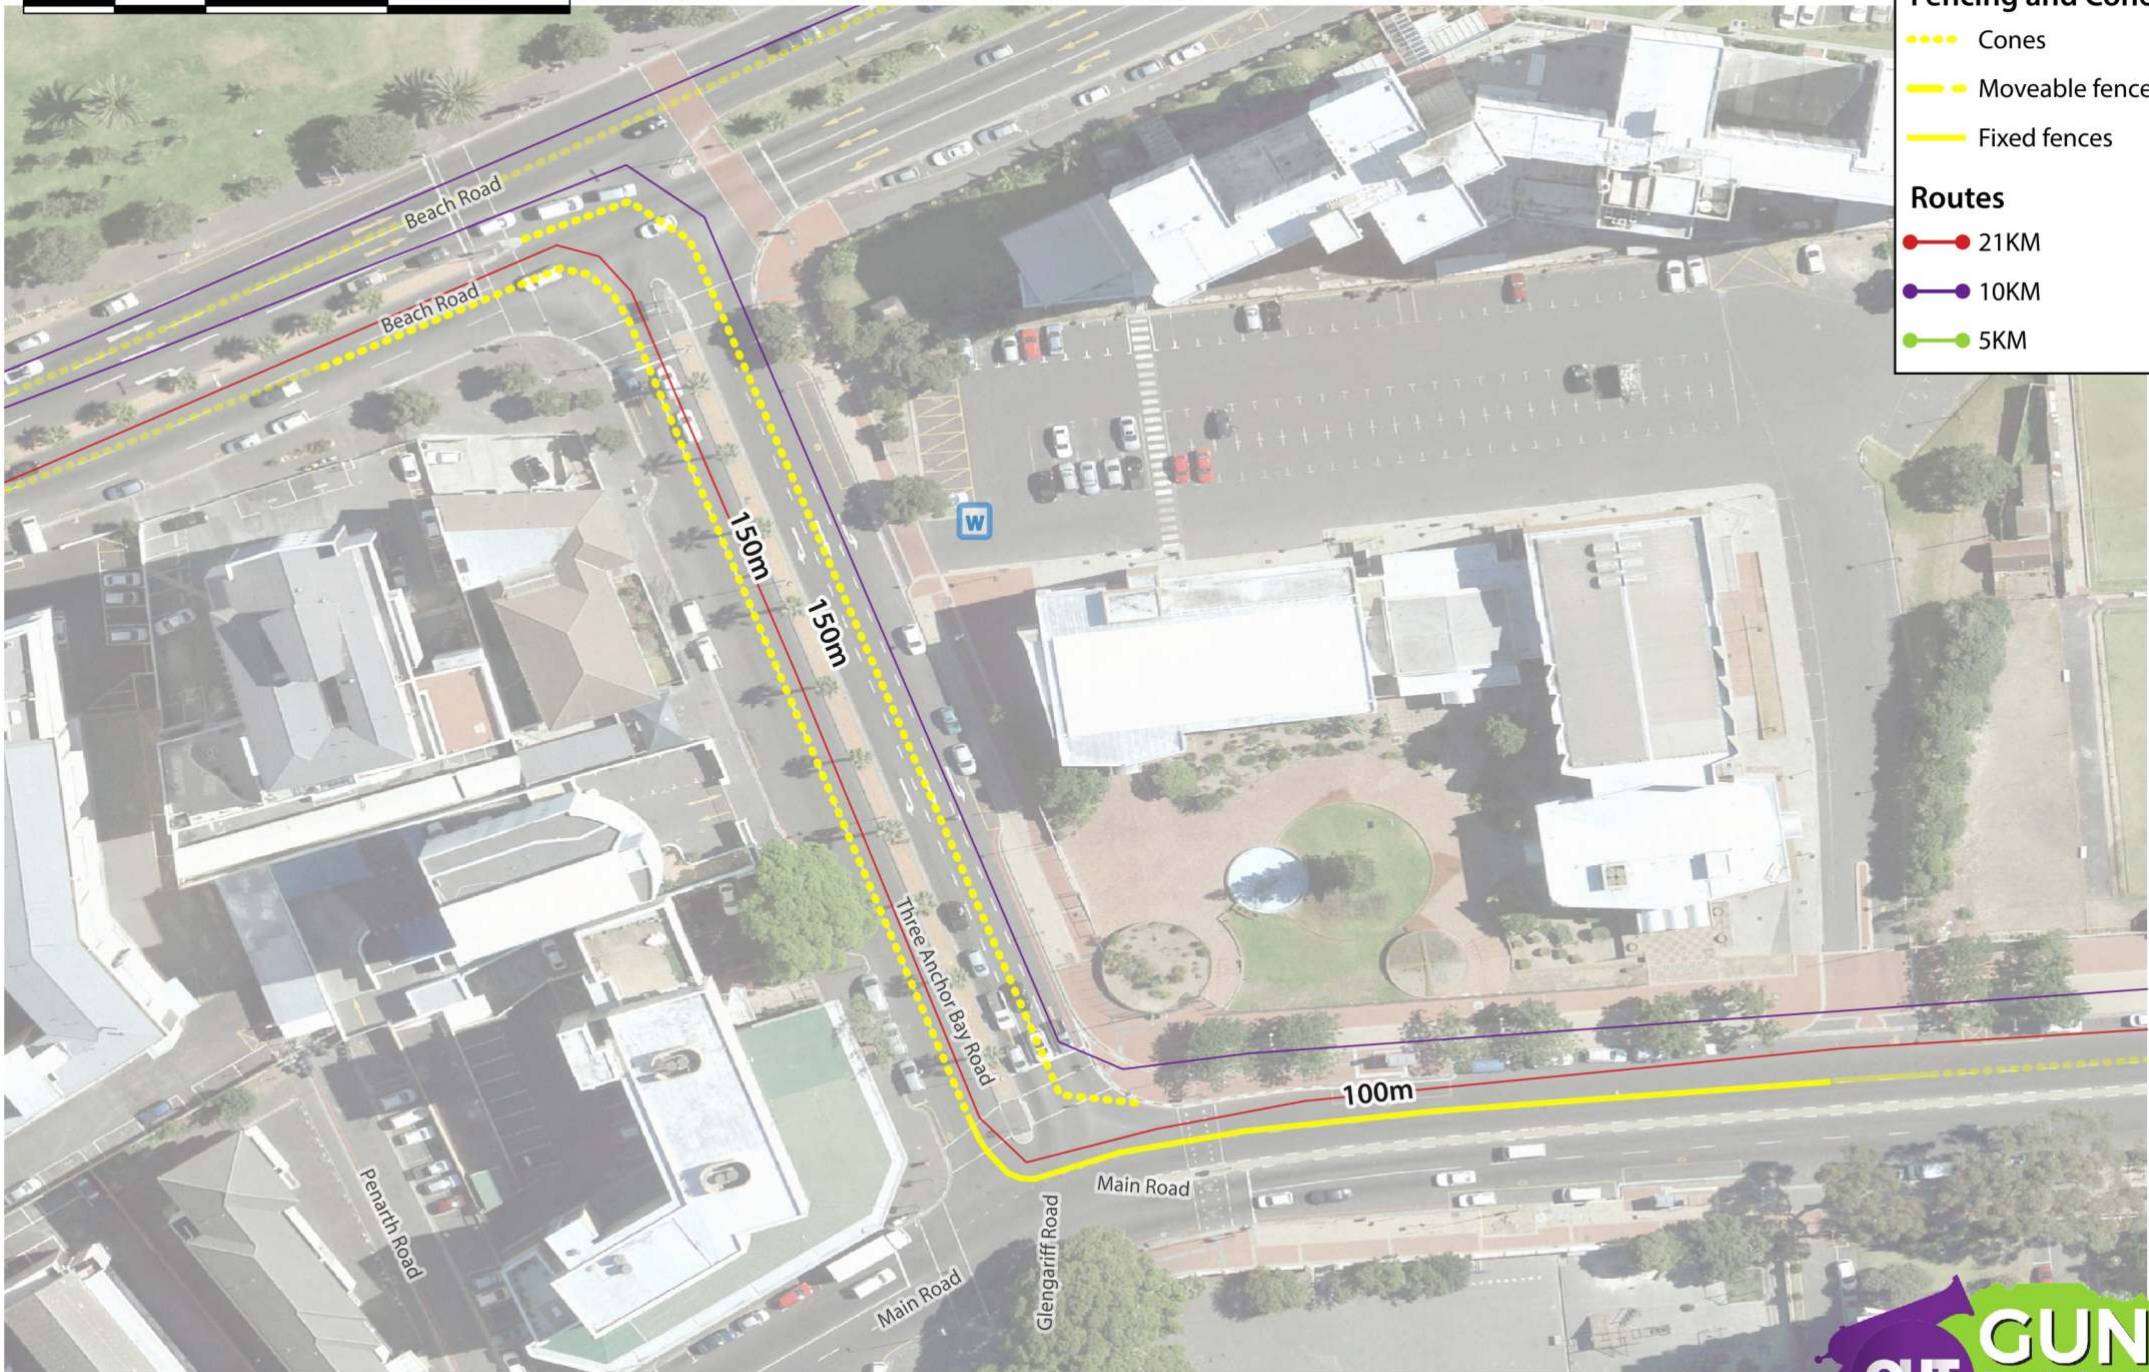

Fencing and Cones

- Cones
- Moveable fences
- Fixed fences

Routes

- 21KM
- 10KM
- 5KM

FENCING: Beach Road towards Lighthouse

Sunday, 20 October 2019

Fencing and Cones

- ⋯ Cones
- Moveable fences
- Fixed fences

Routes

- 21KM
- 10KM
- 5KM

FENCING: Beach & Beach

Sunday, 20 October 2019

Fencing and Cones

- Cones
- - - - - Moveable fences
- Fixed fences

Routes

- 21KM
- 10KM
- 5KM

Fencing and Cones

- Cones
- Moveable fences
- Fixed fences

Routes

- 21KM
- 10KM
- 5KM

FENCING: Pavilion Food Court

Sunday, 20 October 2019

Fencing and Cones

- Cones
- - - - Moveable fences
- Fixed fences