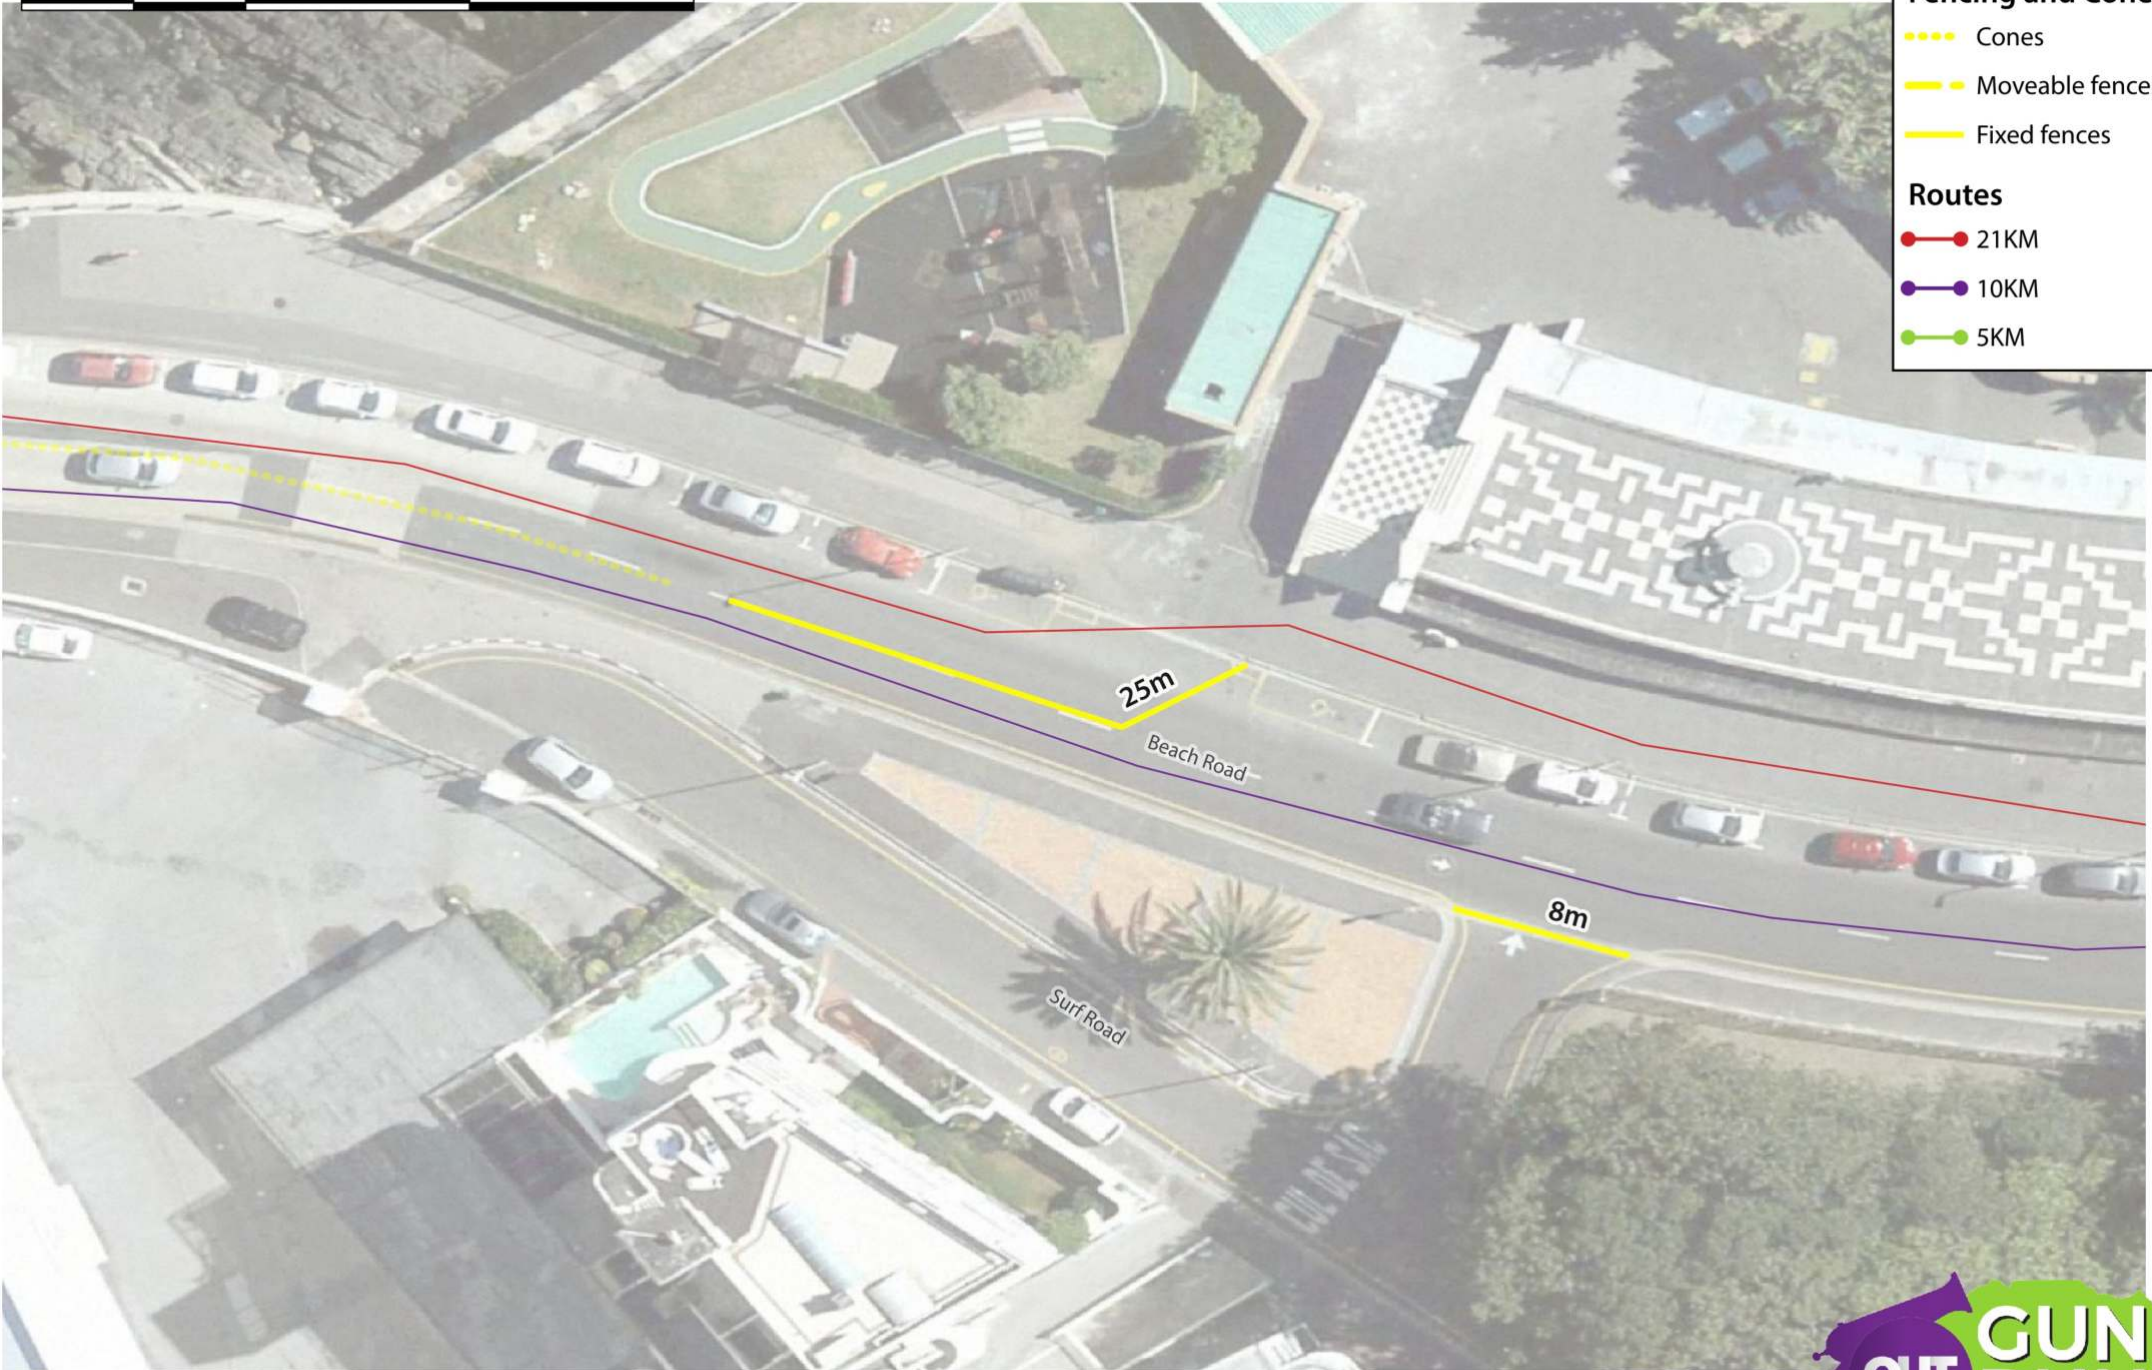

Routes

- 21KM
- 10KM
- 5KM

Fencing and Cones

- Cones
- - - Moveable fences
- Fixed fences

Routes

- 21KM
- 10KM
- 5KM

Fencing and Cones

- Cones
- Moveable fences
- Fixed fences

Routes

- 21KM
- 10KM
- 5KM

Fencing and Cones

- Cones
- Moveable fences
- Fixed fences

Routes

- 21KM
- 10KM
- 5KM

FENCING: Queens Road Circle

Sunday, 20 October 2019

Fencing and Cones

- Cones
- Moveable fences
- Fixed fences

Routes

- 21KM
- 10KM
- 5KM

FENCING: Seacliffe Road

Sunday, 20 October 2019

FENCING: Clarens to Lower Kloof Road

Sunday, 20 October 2019