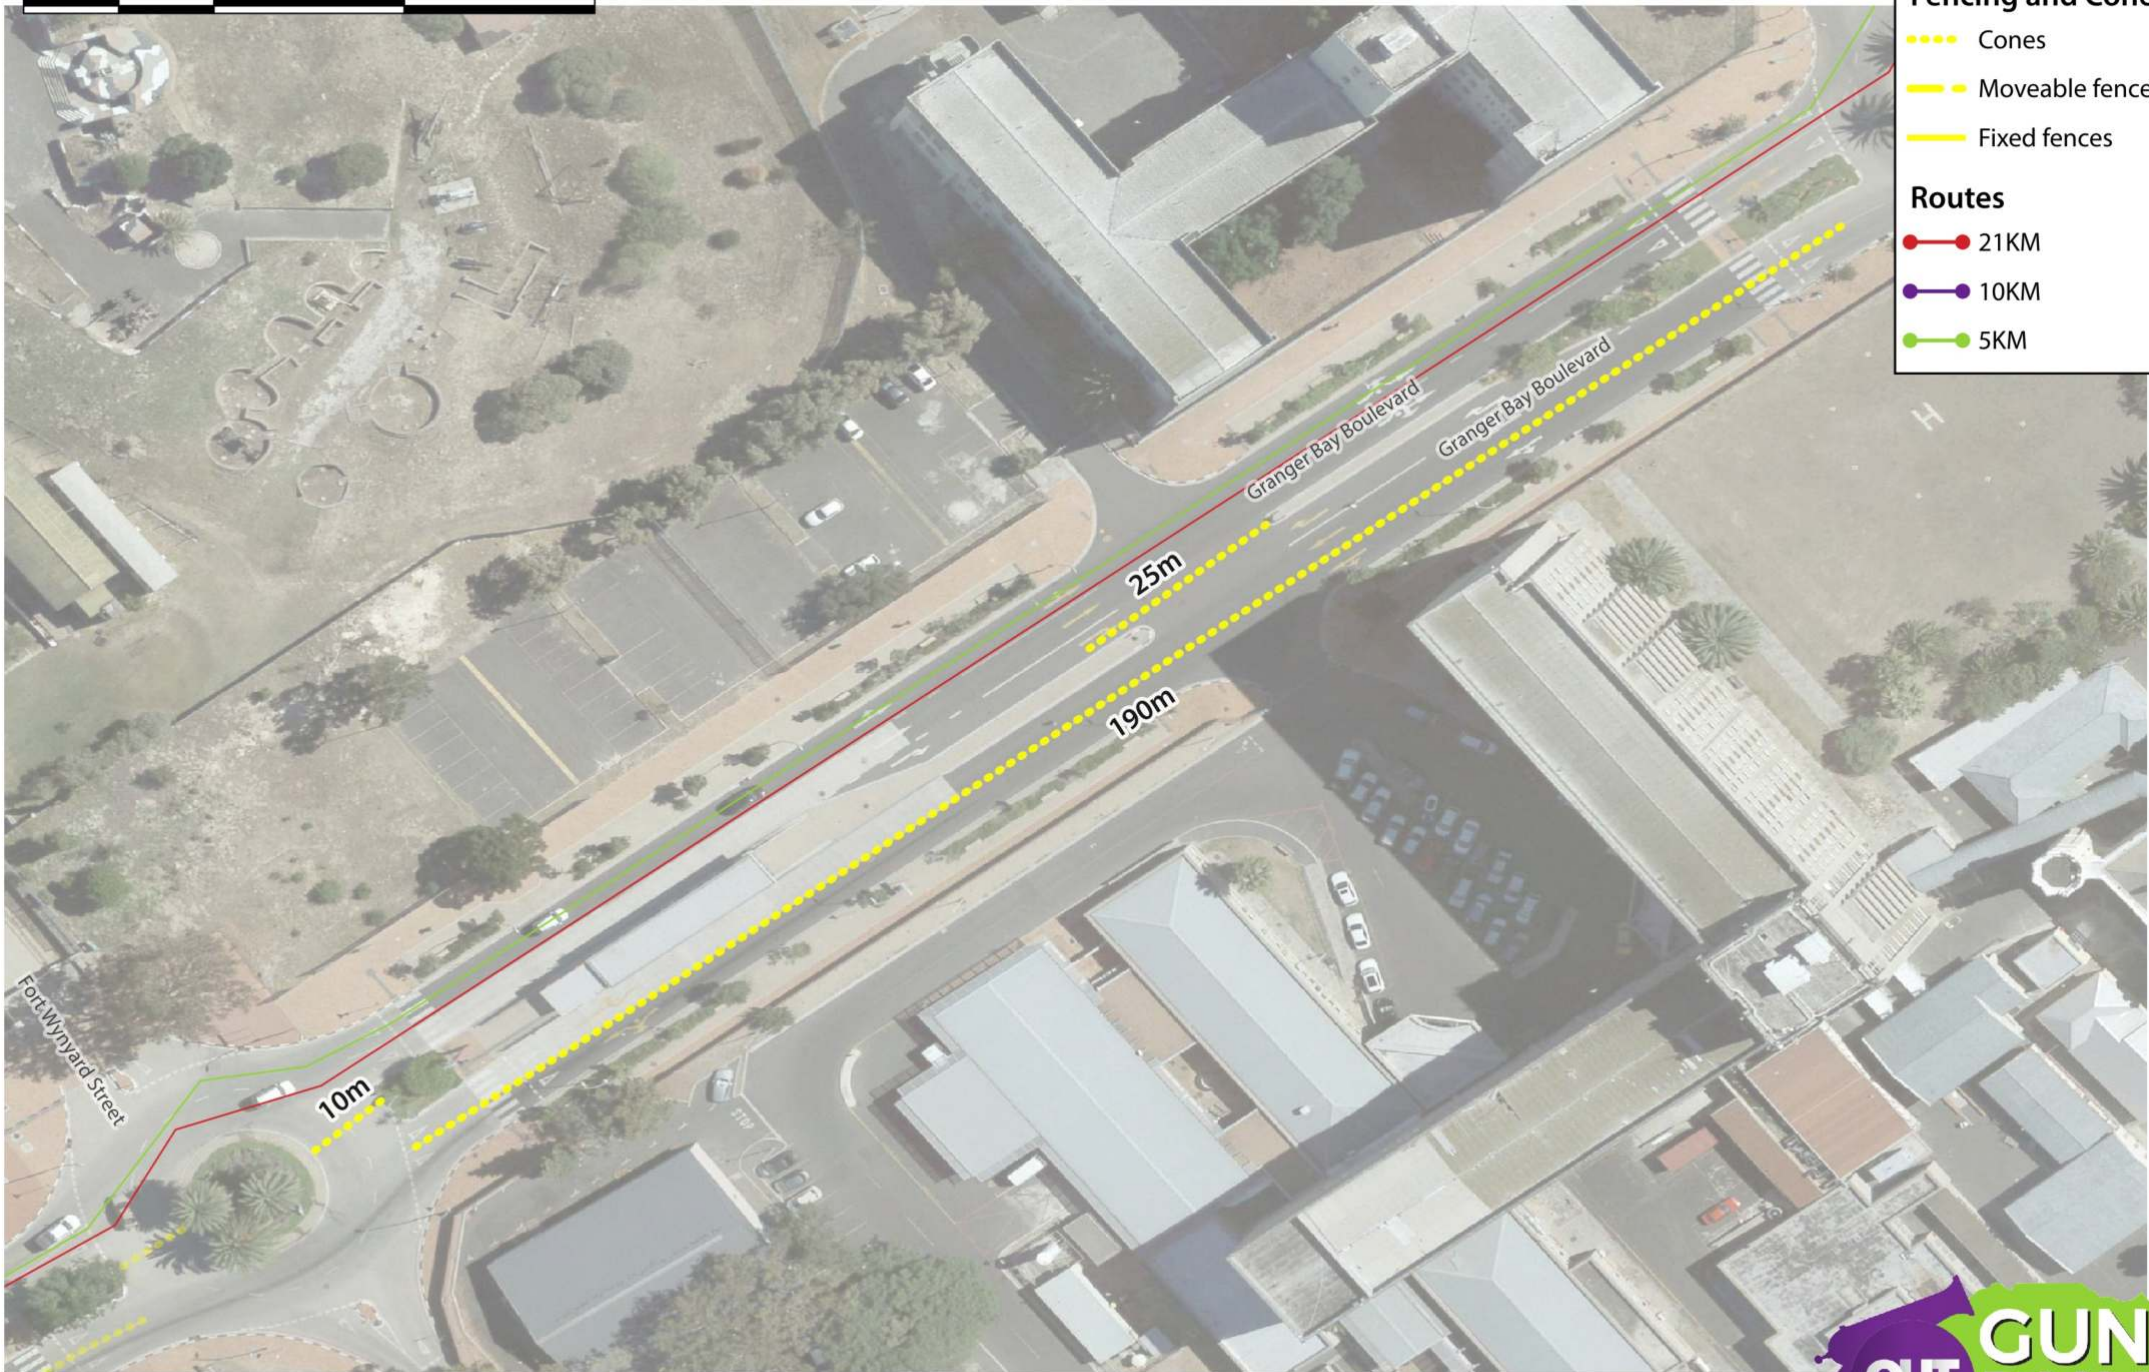

- 21KM
- 10KM
- 5KM

FENCING: Corner of Beach Road & Fritz Sonnenberg

Sunday, 20 October 2019

FENCING: Granger Bay Boulevard (Beach to Fort Wynyard Street)

Sunday, 20 October 2019

40 0 40 80 m

Fencing and Cones