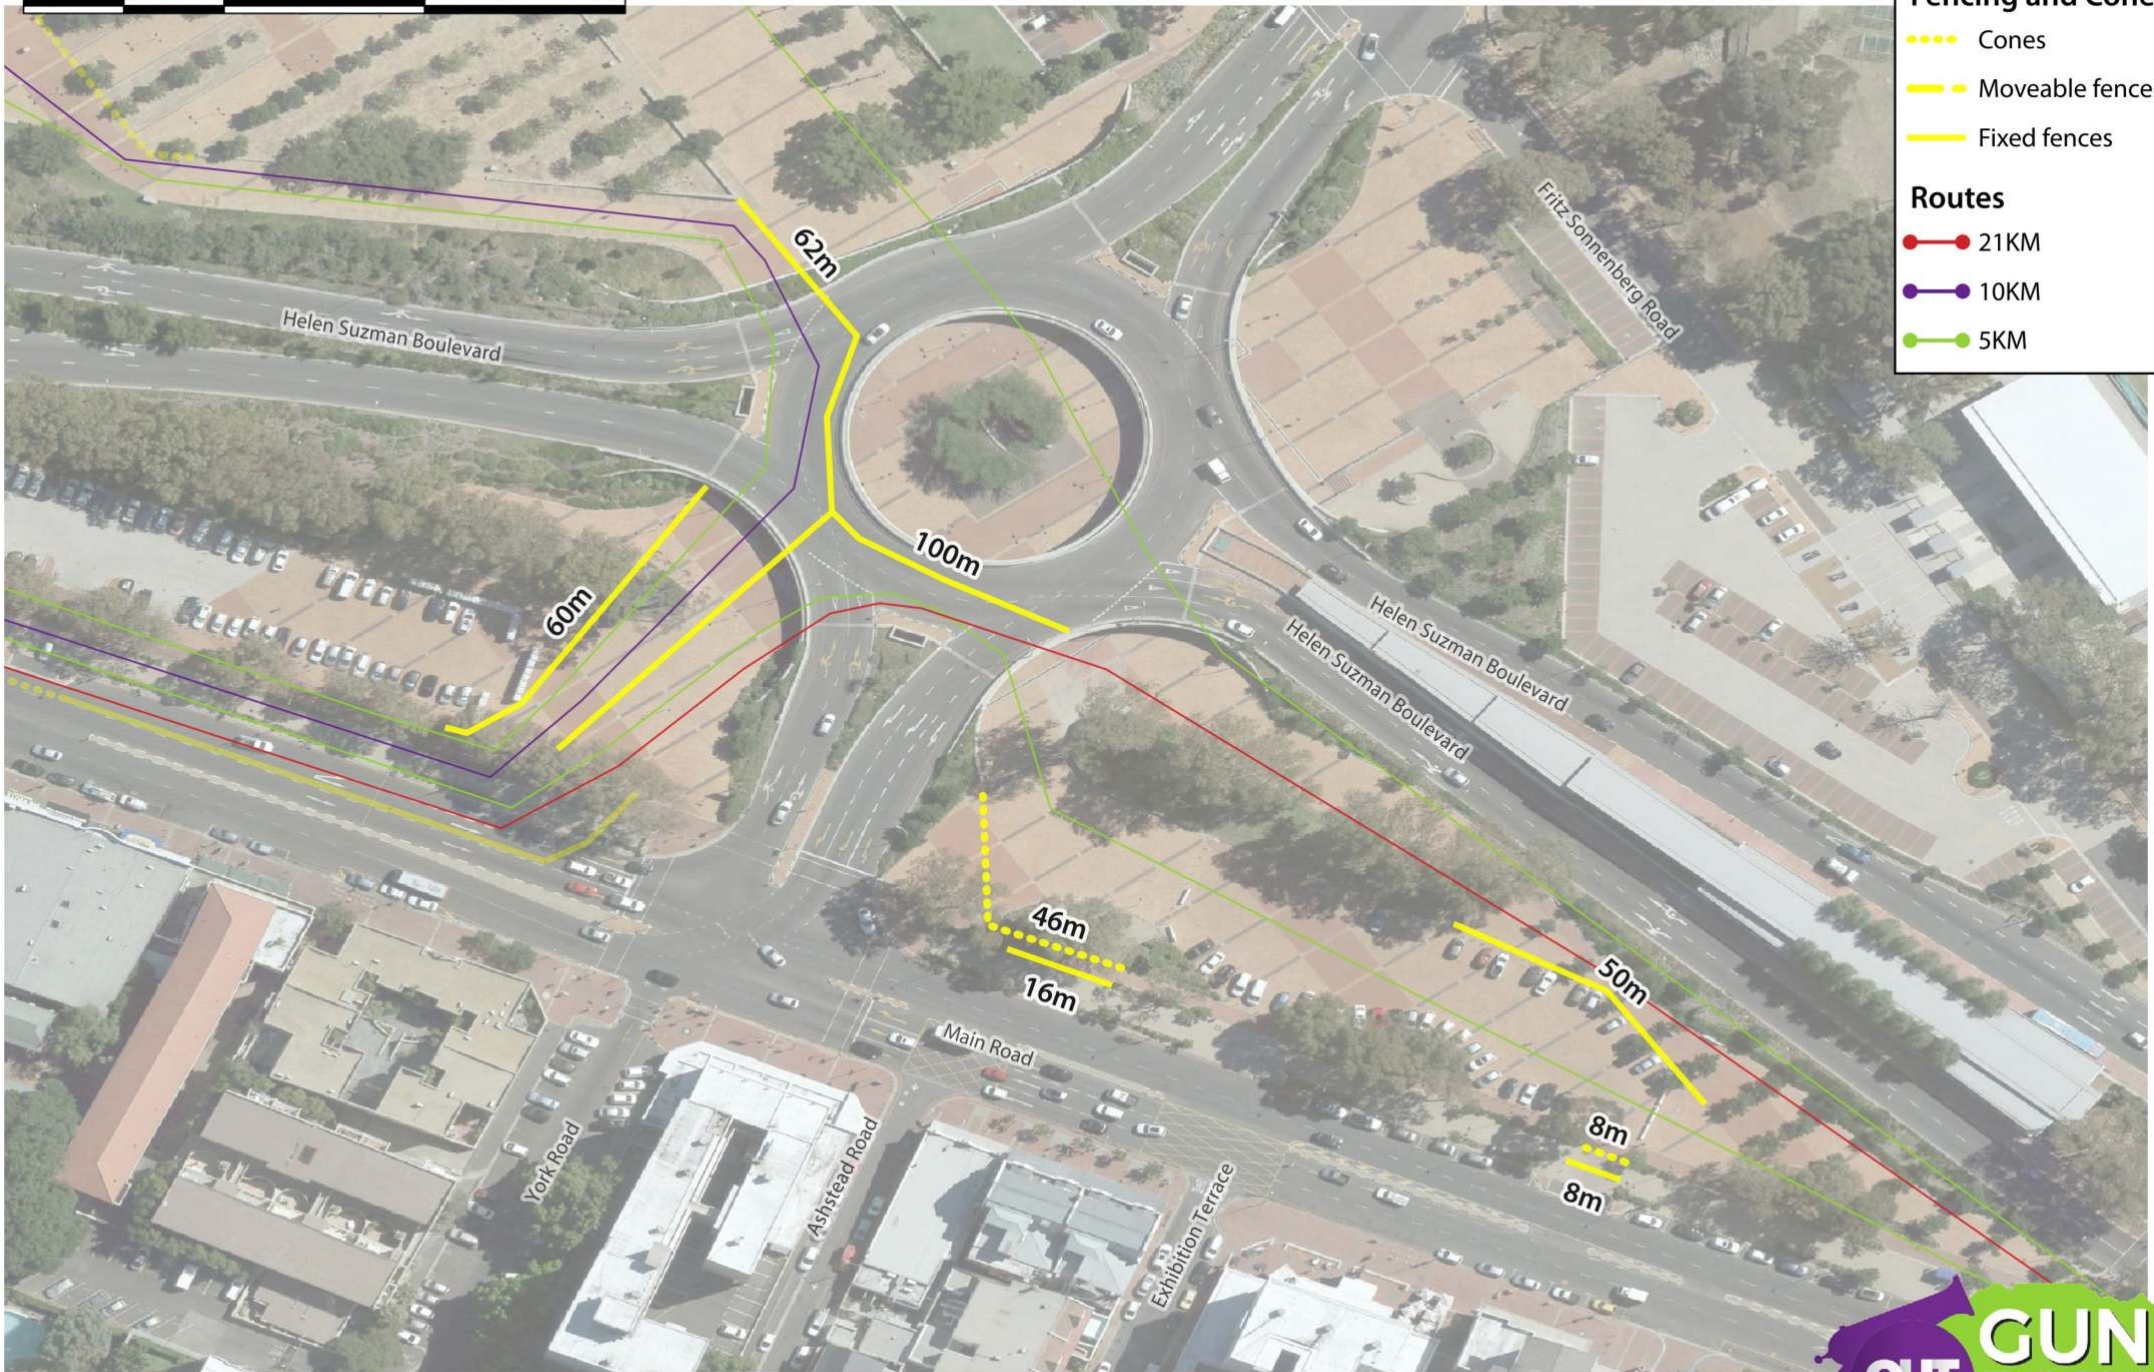

- 21KM
- 10KM
- 5KM

FENCING: Corner of Beach Road & Fritz Sonnenberg

Sunday, 20 October 2019

FENCING: Granger Bay Boulevard (Beach to Fort Wynyard Street)

Sunday, 20 October 2019

40 0 40 80 m

Fencing and Cones

Fencing and Cones

- Cones
- Moveable fences
- Fixed fences

Routes

- 21KM
- 10KM
- 5KM

FENCING: Prestwich Road to Somerset Road

Sunday, 20 October 2019

30 0 30 60 m

Fencing and Cones

- Cones
- Moveable fences
- Fixed fences

Routes

- 21KM
- 10KM
- 5KM

FENCING: Underpass

Sunday, 20 October 2019

Fencing and Cones

- Cones
- Moveable fences
- Fixed fences

Routes

- 21KM
- 10KM
- 5KM

FENCING: Main Road (York Road to Pine Road)

Sunday, 20 October 2019

Fencing and Cones

- Cones
- Moveable fences
- Fixed fences

Routes

- 21KM
- 10KM
- 5KM

FENCING: Main Road (Clyde Road to Three Anchor Bay Boulevard)