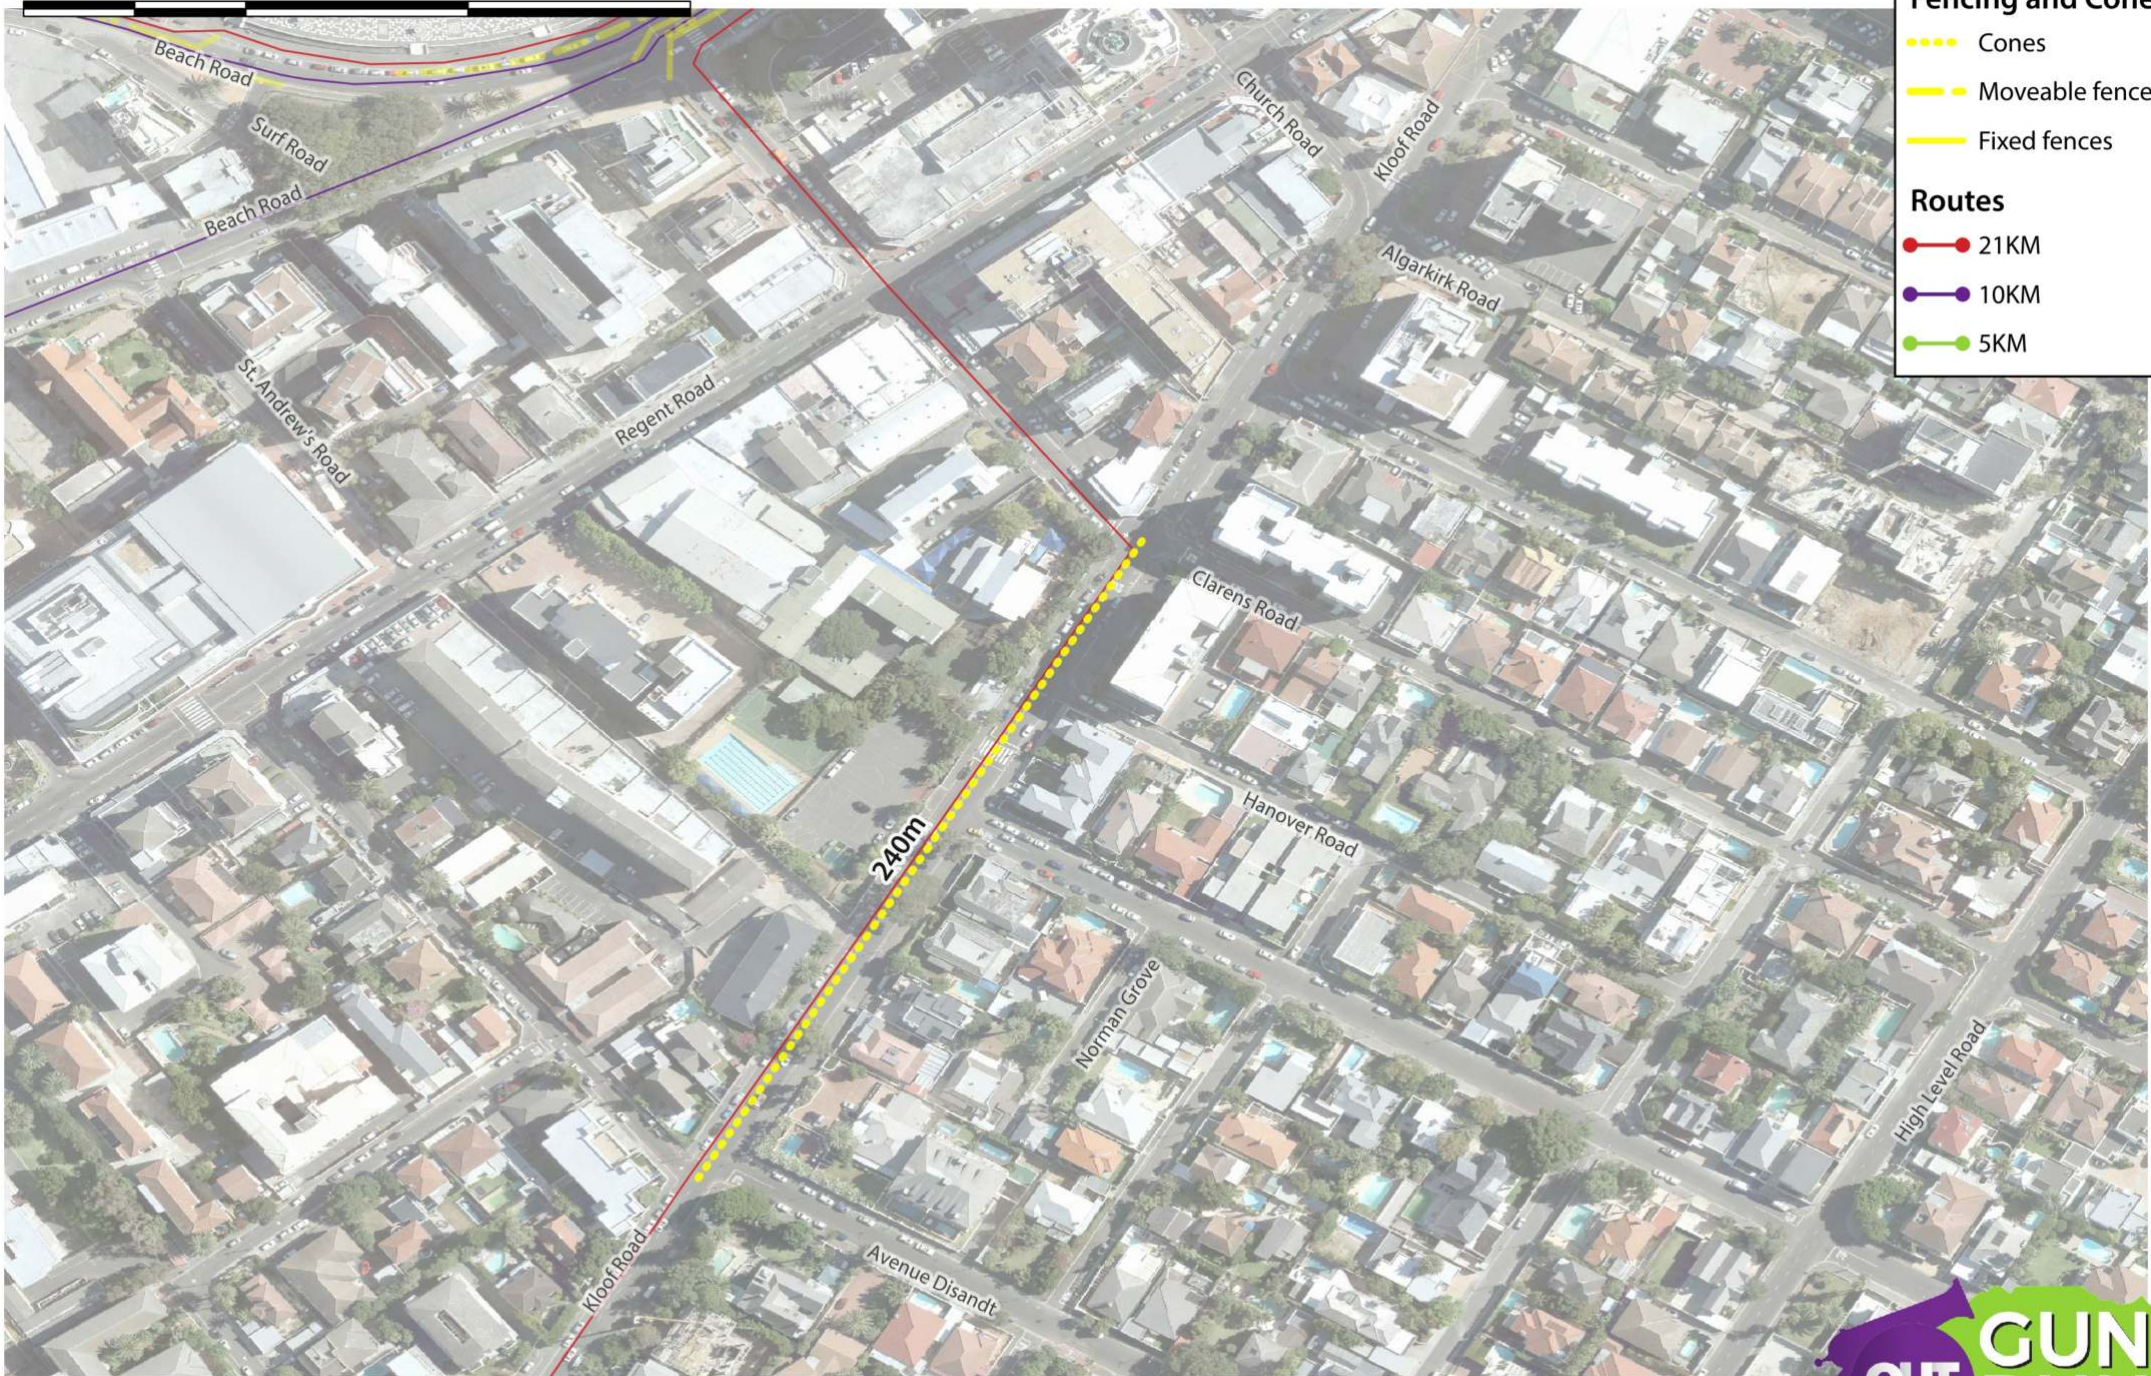

Routes

- 21KM
- 10KM
- 5KM

Fencing and Cones

- Cones
- Moveable fences
- Fixed fences

Routes

- 21KM
- 10KM
- 5KM

FENCING: Queens Road Circle

Sunday, 20 October 2019

Fencing and Cones

- Cones
- Moveable fences
- Fixed fences

Routes

- 21KM
- 10KM
- 5KM

FENCING: Seacliffe Road

Sunday, 20 October 2019

FENCING: Clarens to Lower Kloof Road

Sunday, 20 October 2019

20 0 20 40 m

Fencing and Cones

- Cones
- - - - Moveable fences
- Fixed fences

Routes

- 21KM
- 10KM
- 5KM

FENCING: Lower Kloof Road parking lot

Sunday, 20 October 2019

Fencing and Cones