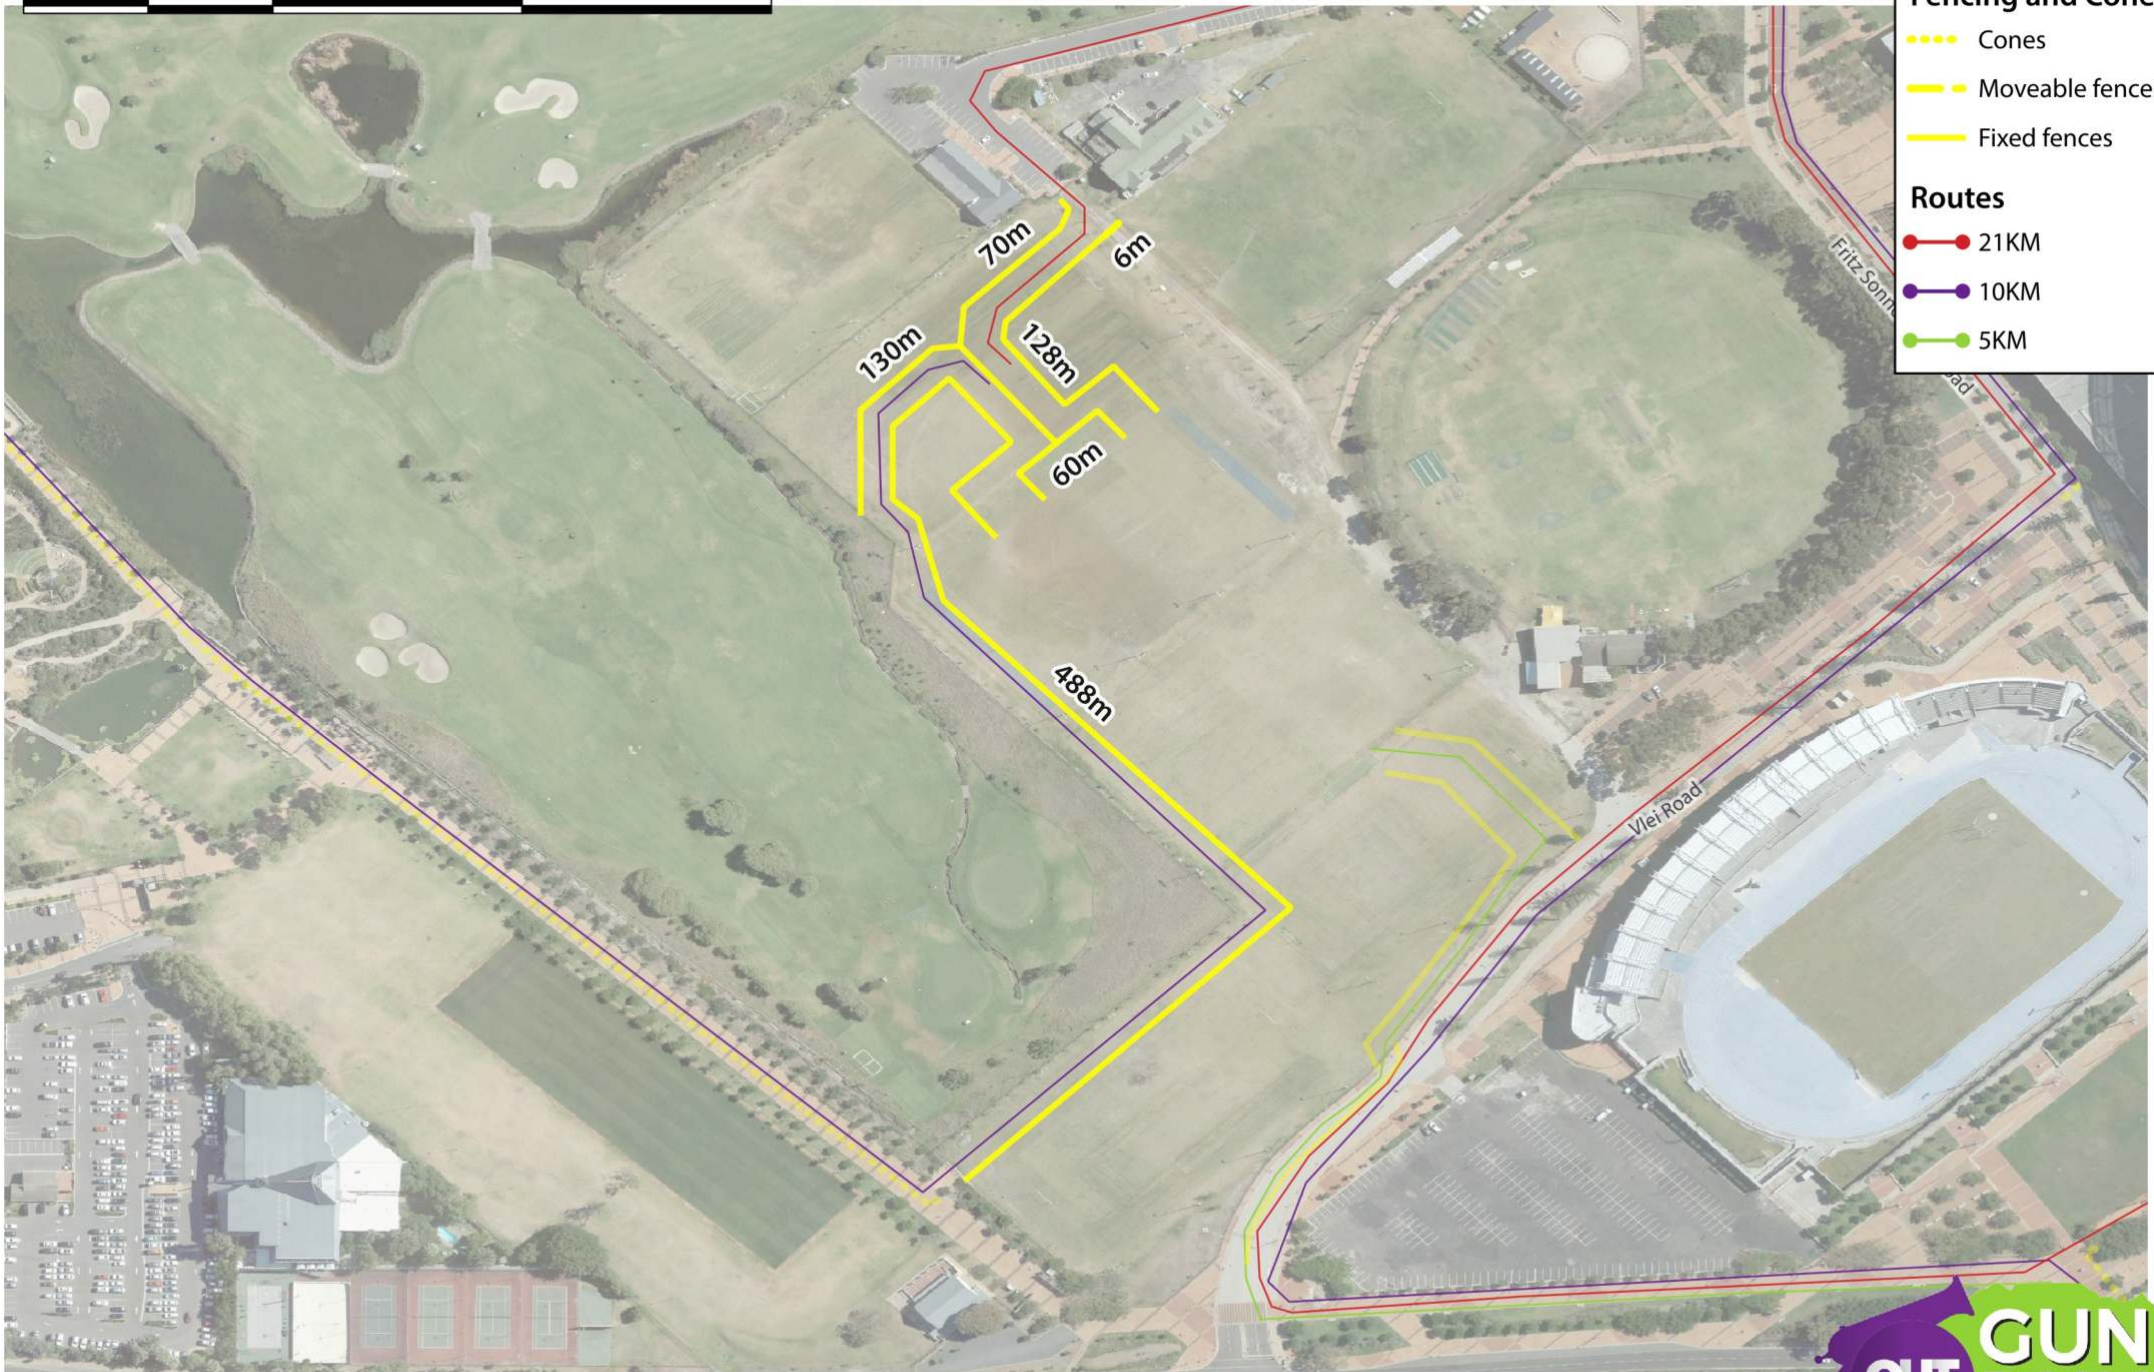

100 0 100 200 m

Fencing and Cones

- Cones
- Moveable fences
- Fixed fences

Routes

- 21KM
- 10KM
- 5KM

FENCING: 5KM Finish

Sunday, 20 October 2019

Helen Suzman Boulevard

Fencing and Cones

- Cones
- Moveable fences
- Fixed fences

Routes

- 21KM
- 10KM
- 5KM

FENCING: Beach Road towards Lighthouse

Sunday, 20 October 2019

Fencing and Cones

- ⋯ Cones
- Moveable fences
- Fixed fences

Routes

- 21KM
- 10KM
- 5KM

FENCING: Beach & Beach

Sunday, 20 October 2019

Fencing and Cones

- Cones
- - - - - Moveable fences
- Fixed fences

Routes

- 21KM
- 10KM
- 5KM