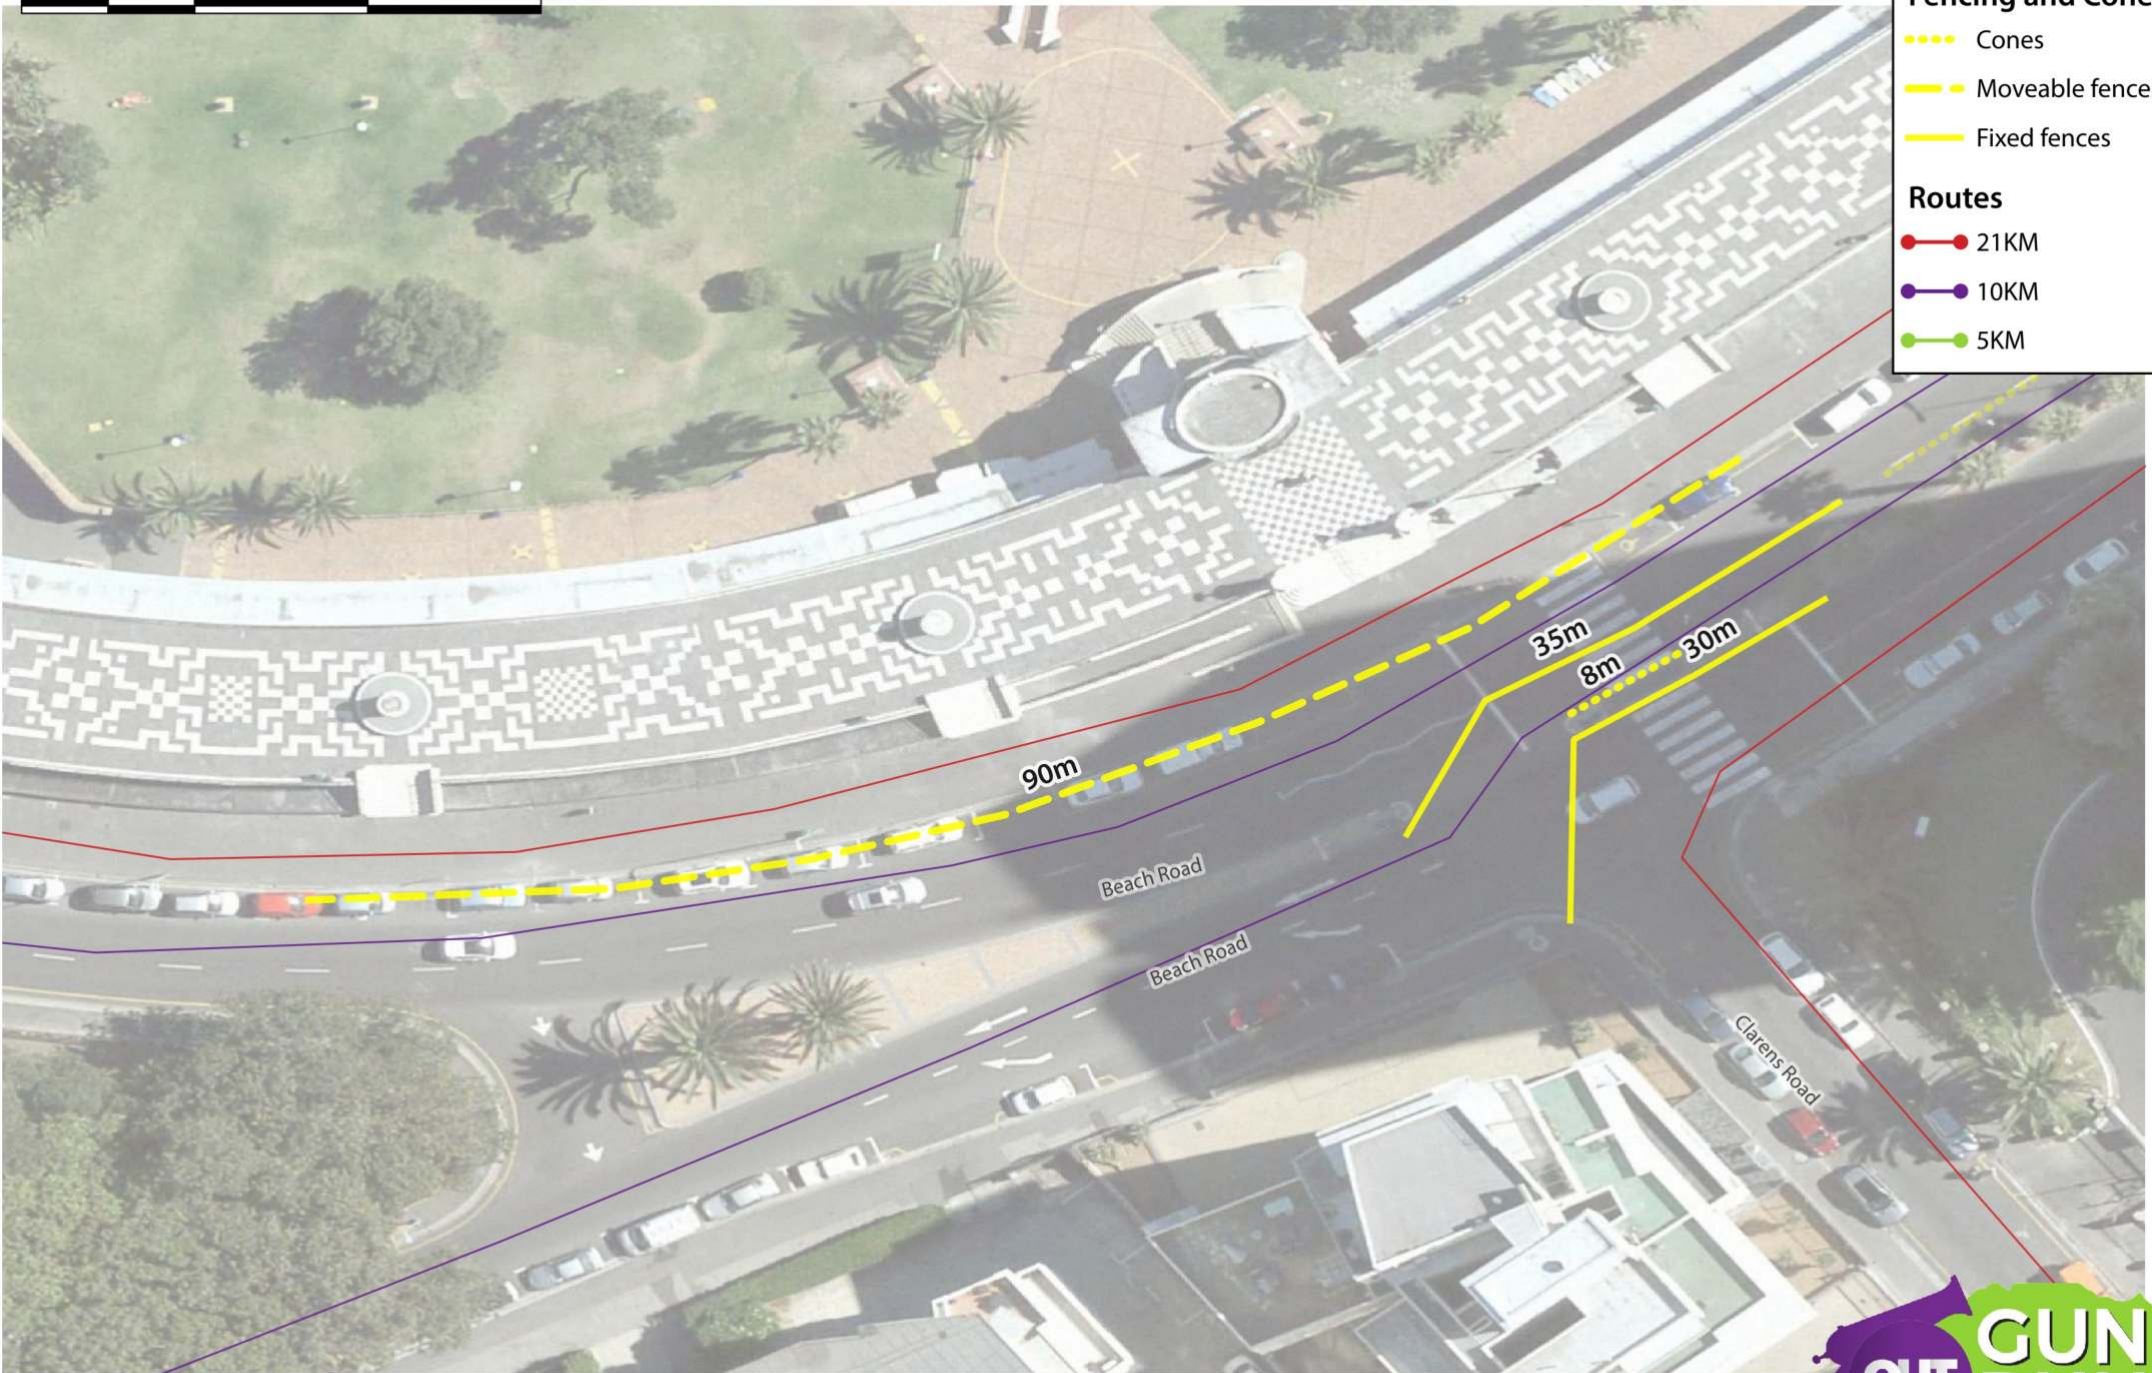

Fencing and Cones

- ..... Cones
- - - - Moveable fences
- ———— Fixed fences

Routes

- —●— 21KM
- —●— 10KM
- —●— 5KM