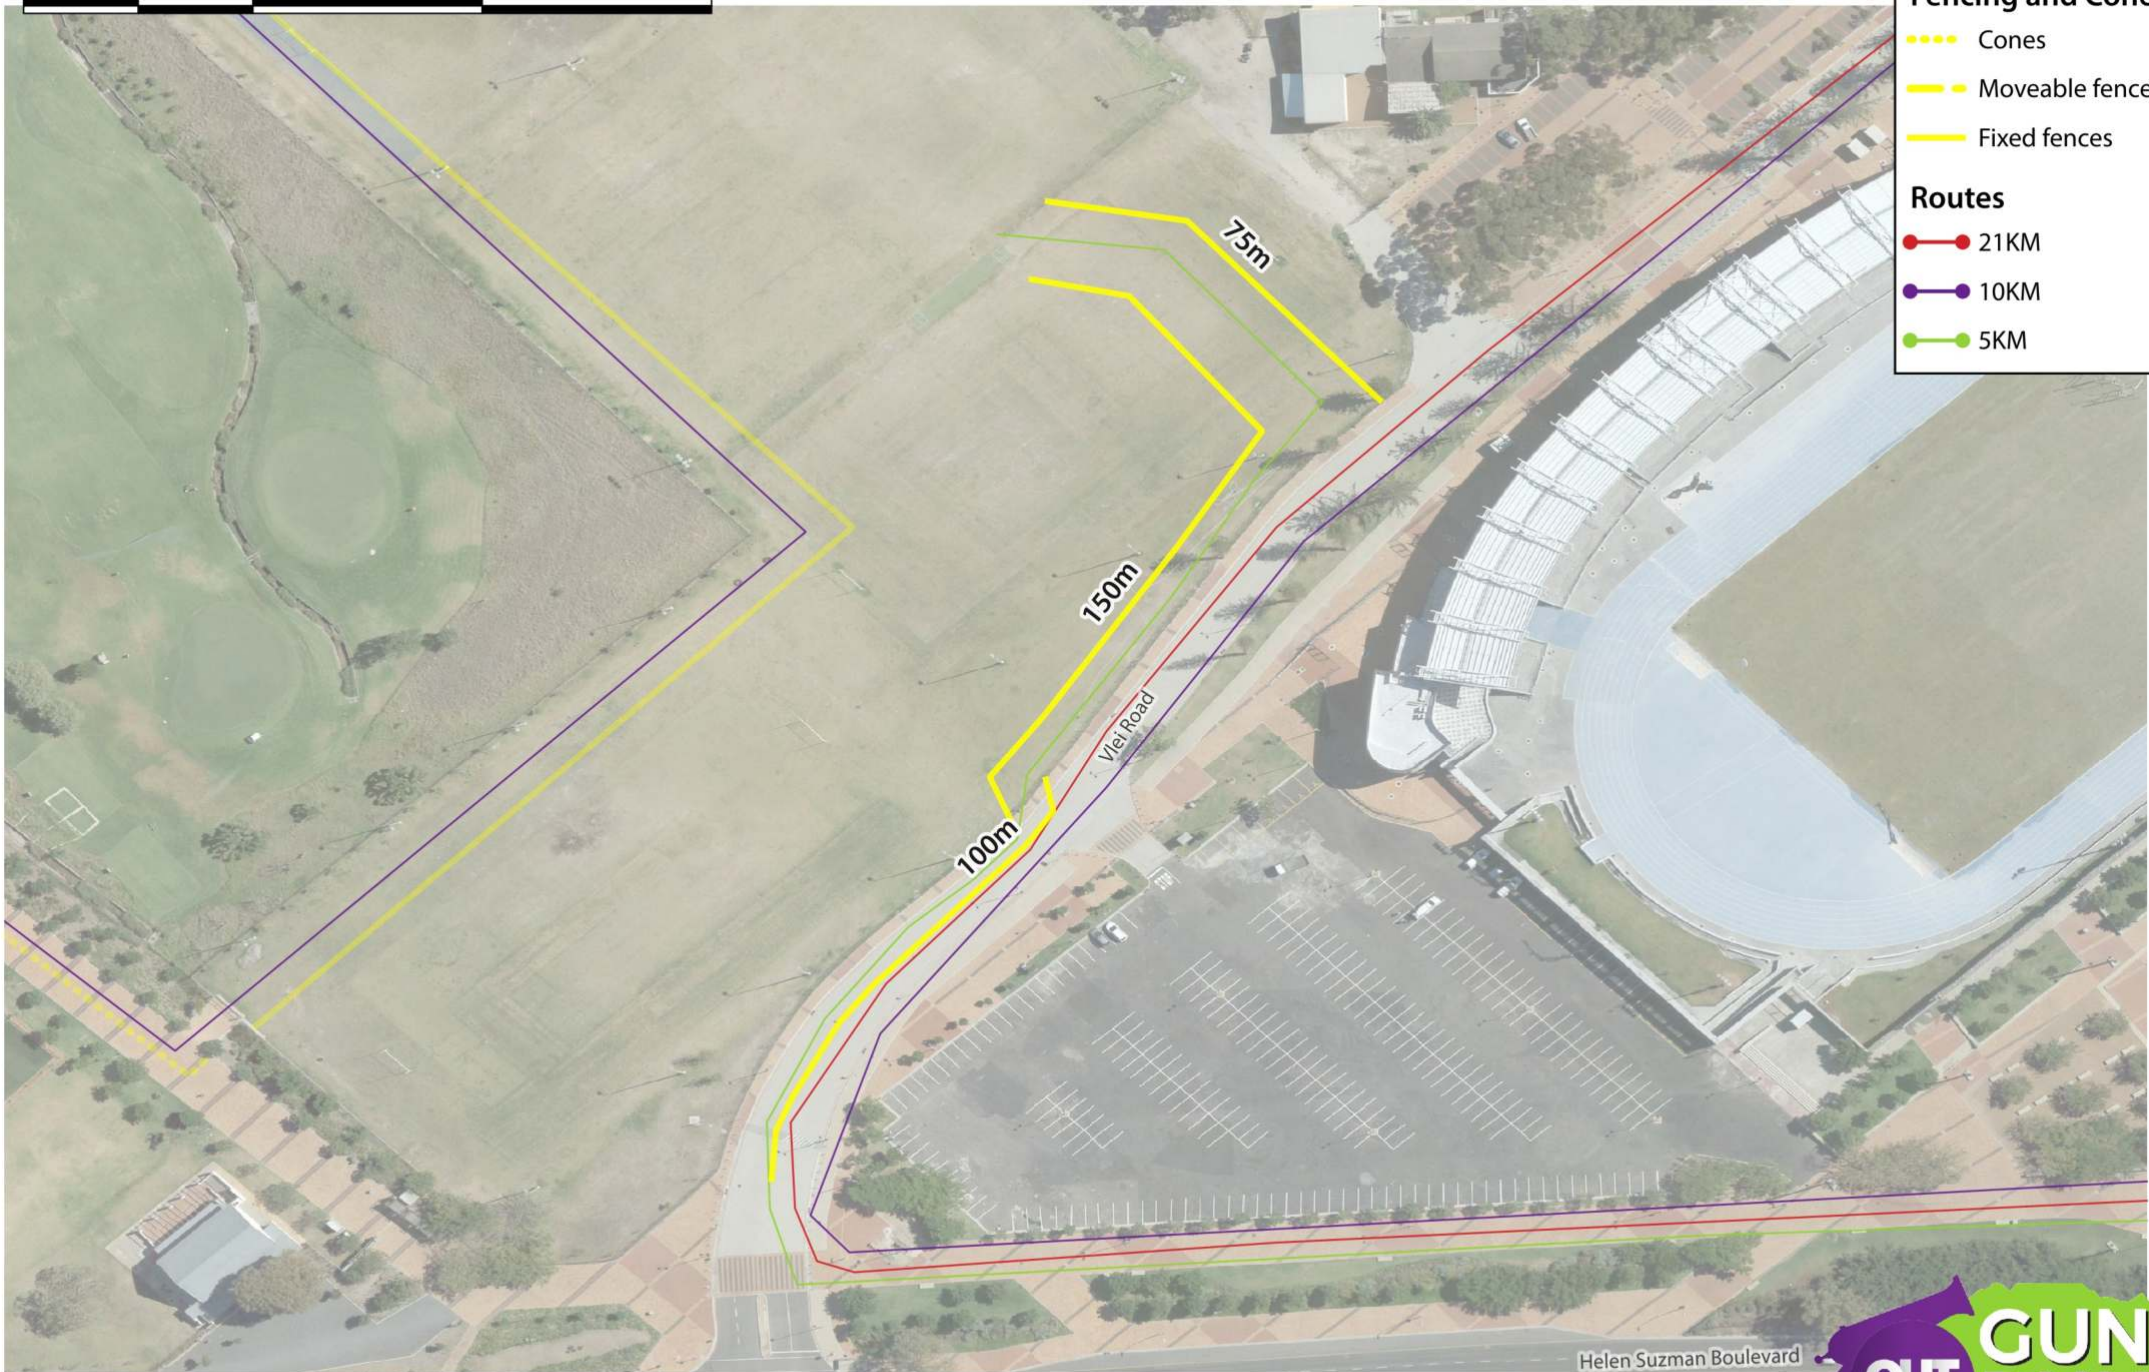

100 0 100 200 m

Fencing and Cones

- Cones
- Moveable fences
- Fixed fences

Routes

- 21KM
- 10KM
- 5KM

FENCING: 5KM Finish

Sunday, 20 October 2019

Helen Suzman Boulevard

Fencing and Cones

- Cones
- Moveable fences
- Fixed fences

Routes

- 21KM
- 10KM
- 5KM

FENCING: Beach Road towards Lighthouse

Sunday, 20 October 2019

Fencing and Cones

- ⋯ Cones
- Moveable fences
- Fixed fences

Routes

- 21KM
- 10KM
- 5KM

FENCING: Beach & Beach

Sunday, 20 October 2019

Fencing and Cones

- Cones
- - - - - Moveable fences
- Fixed fences

Routes

- 21KM
- 10KM
- 5KM