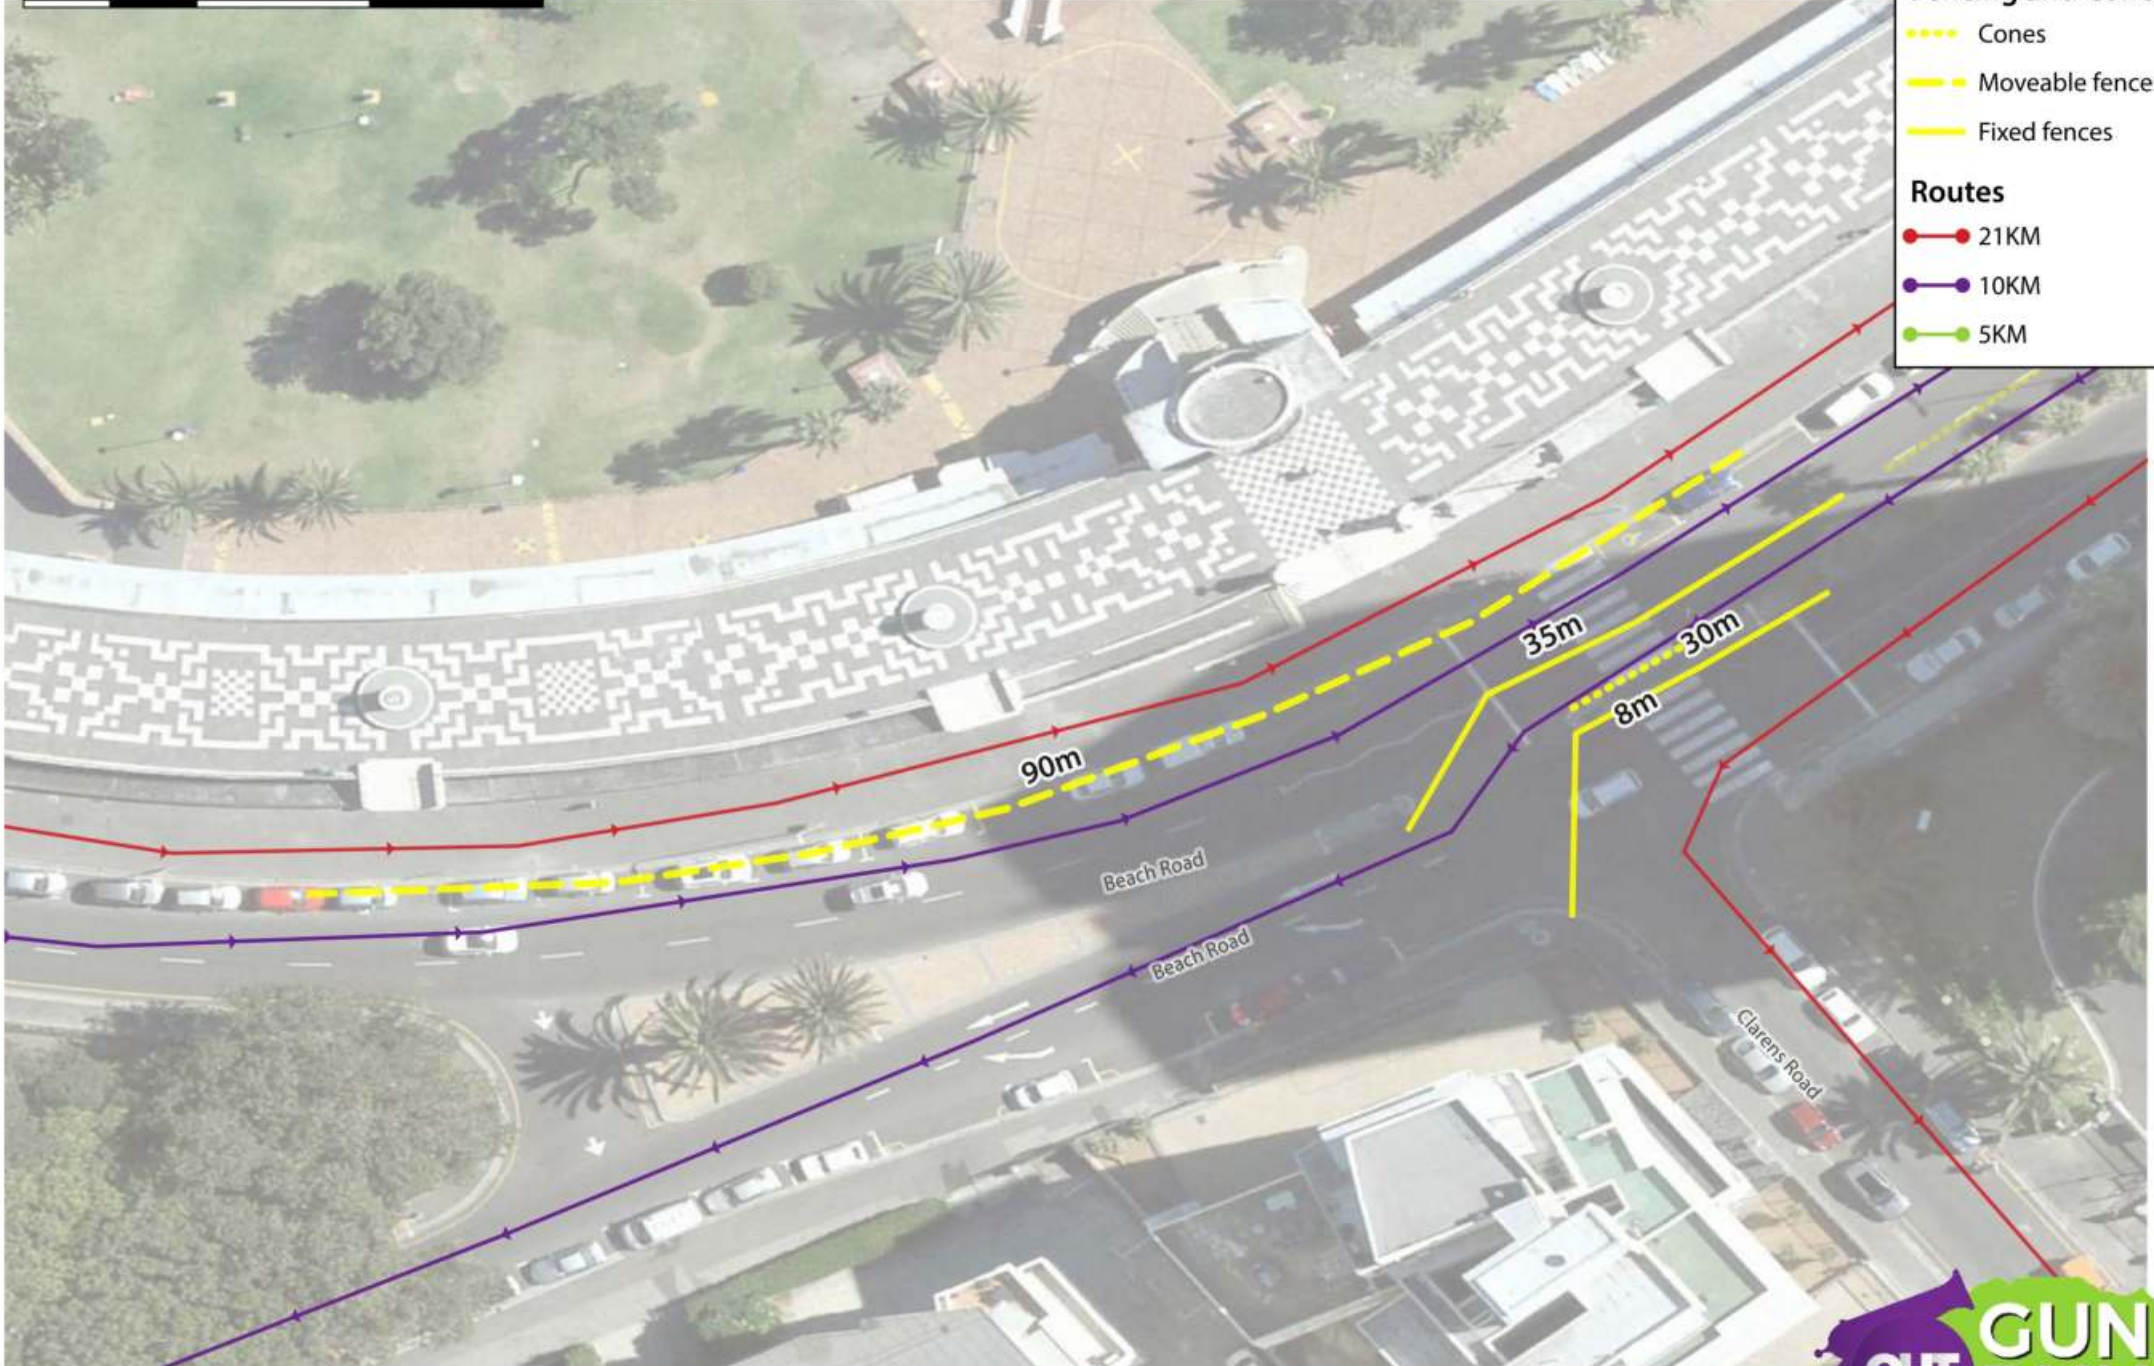

20 0 20 40 m

**Fencing and Cones**

- ..... Cones
- - - - Moveable fences
- Fixed fences

**Routes**

- 21KM
- 10KM
- 5KM

**FENCING: Three Anchor Bay Boulevard**

Sunday, 20 October 2019

**Fencing and Cones**

- ..... Cones
- Moveable fences
- Fixed fences

**Routes**

- 21KM
- 10KM
- 5KM

10 0 10 20 m

**Fencing and Cones**

- Cones
- Moveable fences
- Fixed fences

**Routes**

- 21KM
- 10KM
- 5KM

**FENCING: Pavilion Food Court**

Sunday, 20 October 2019

10 0 10 20 m

**Fencing and Cones**

- Cones
- Moveable fences
- Fixed fences

**Routes**

- 21KM
- 10KM
- 5KM

FENCING: Beach & Clarens

Sunday, 20 October 2019

10 0 10 20 m

**Fencing and Cones**

- Cones
- Moveable fences
- Fixed fences

**Routes**

- 21KM
- 10KM
- 5KM

**FENCING: Beach & Surf**

Sunday, 20 October 2019