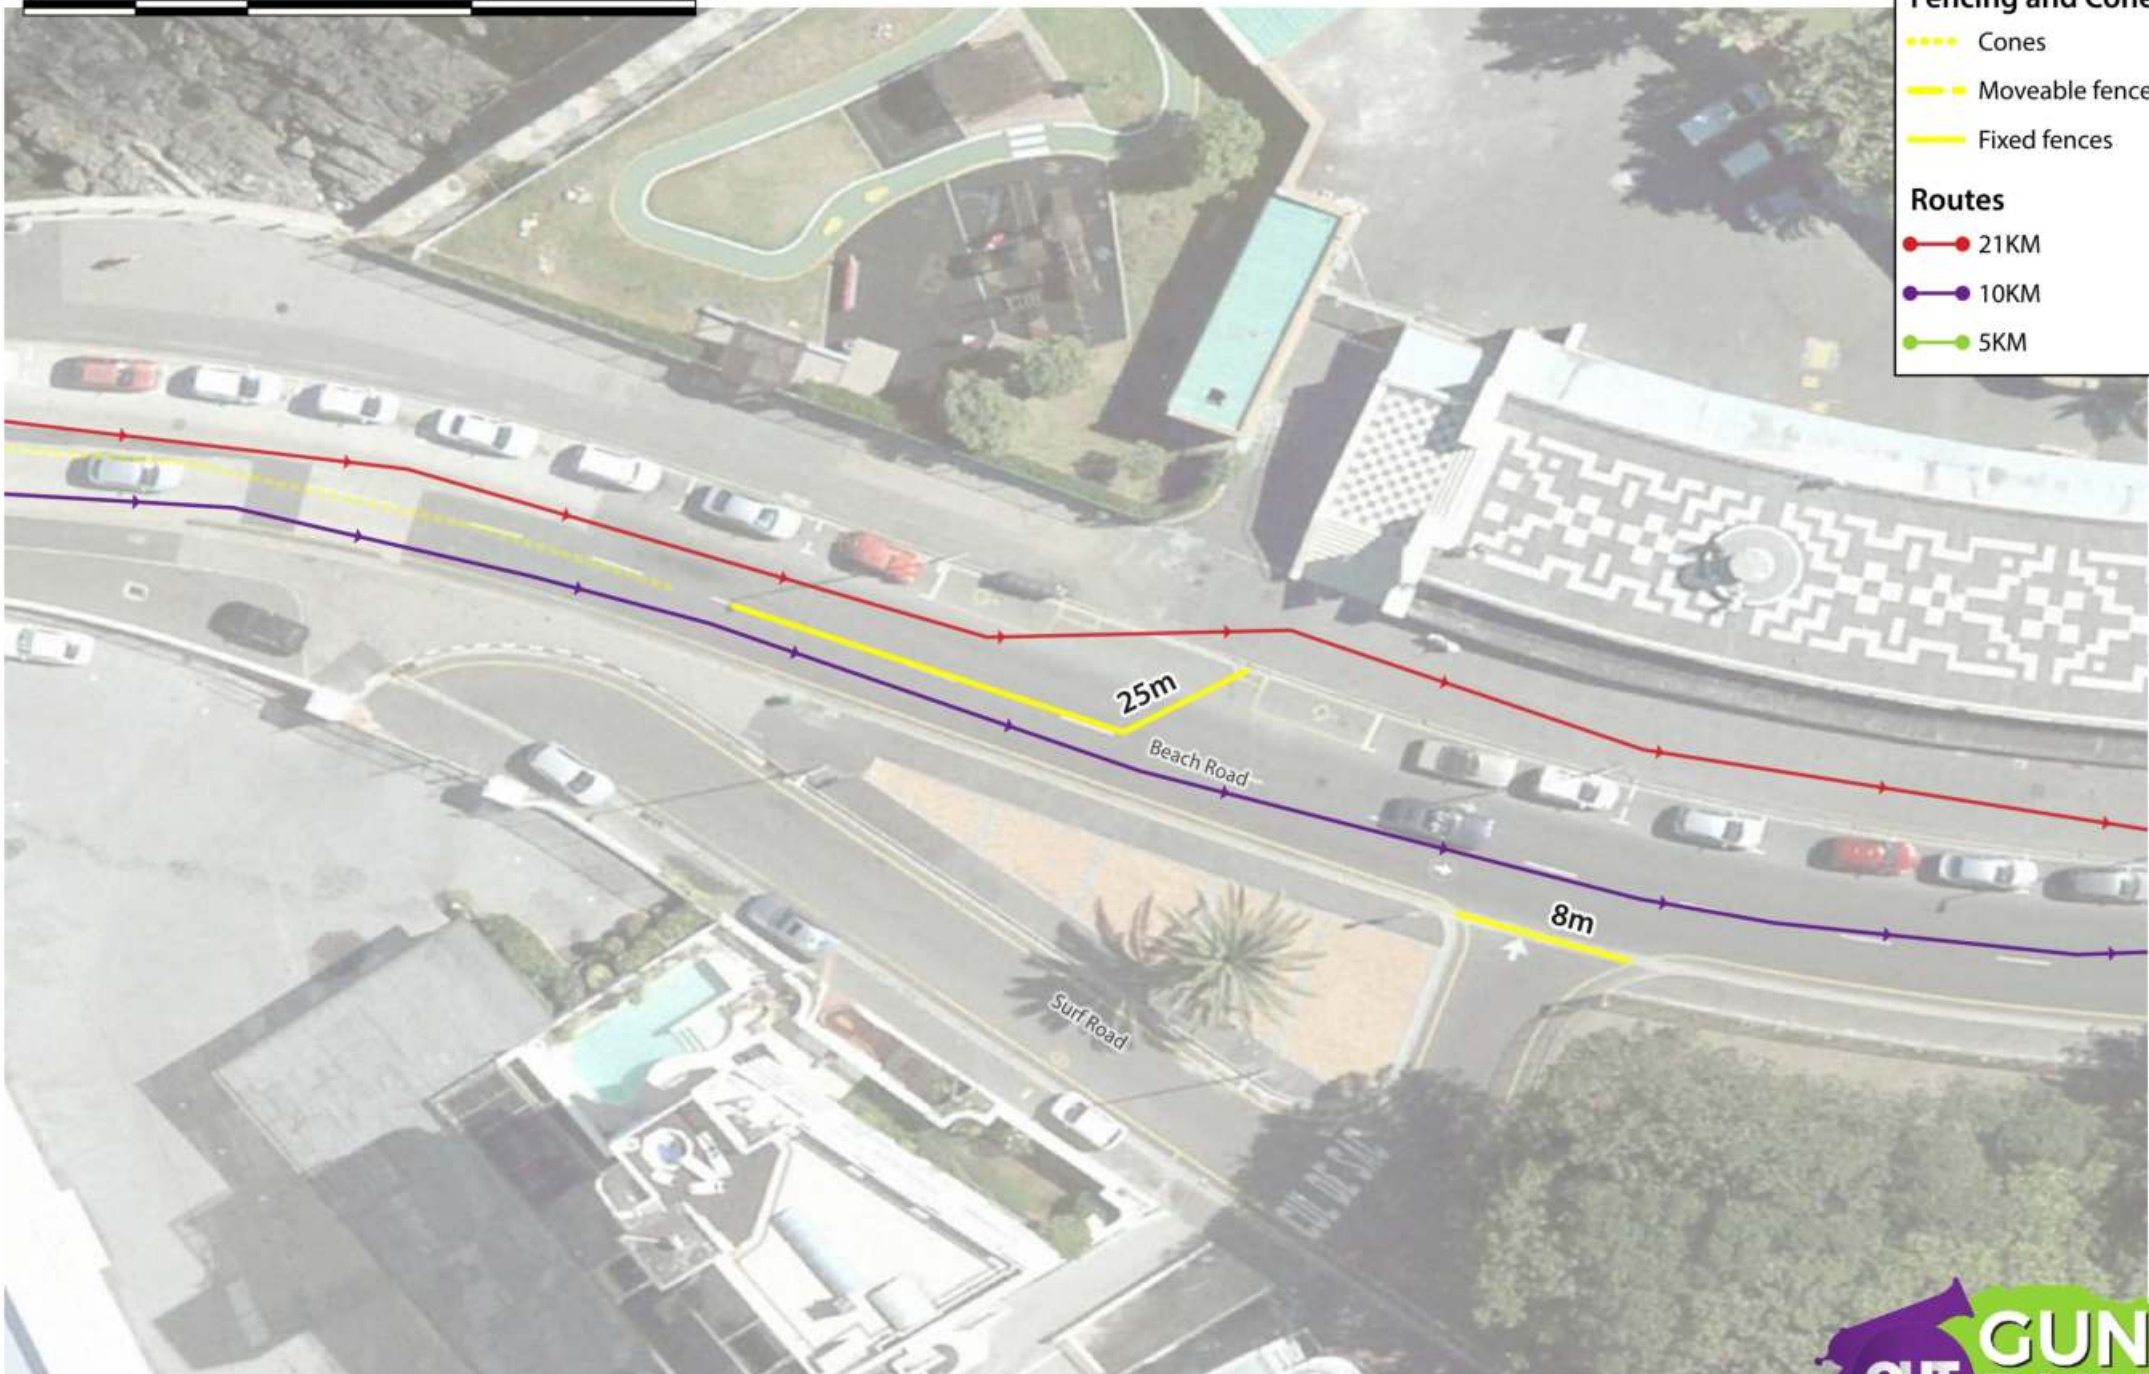

**FENCING: Pavilion Food Court**

Sunday, 20 October 2019

10 0 10 20 m

**Fencing and Cones**

- Cones
- Moveable fences
- Fixed fences

**Routes**

- 21KM
- 10KM
- 5KM

FENCING: Beach & Clarens

Sunday, 20 October 2019

10 0 10 20 m

**Fencing and Cones**

- Cones
- Moveable fences
- Fixed fences

**Routes**

- 21KM
- 10KM
- 5KM

**FENCING: Beach & Surf**

Sunday, 20 October 2019

**Fencing and Cones**

- ..... Cones
- Moveable fences
- Fixed fences

**Routes**

- 21KM
- 10KM
- 5KM

**FENCING: Queens Road Circle to Pools**

Sunday, 20 October 2019

10 0 10 20 m

**FENCING: Queens Road Circle**

Sunday, 20 October 2019

**Fencing and Cones**

- ..... Cones
- Moveable fences
- Fixed fences

**Routes**

- 21KM
- 10KM
- 5KM

FENCING: Seacliff Road

Sunday, 20 October 2019

60 0 60 120 m