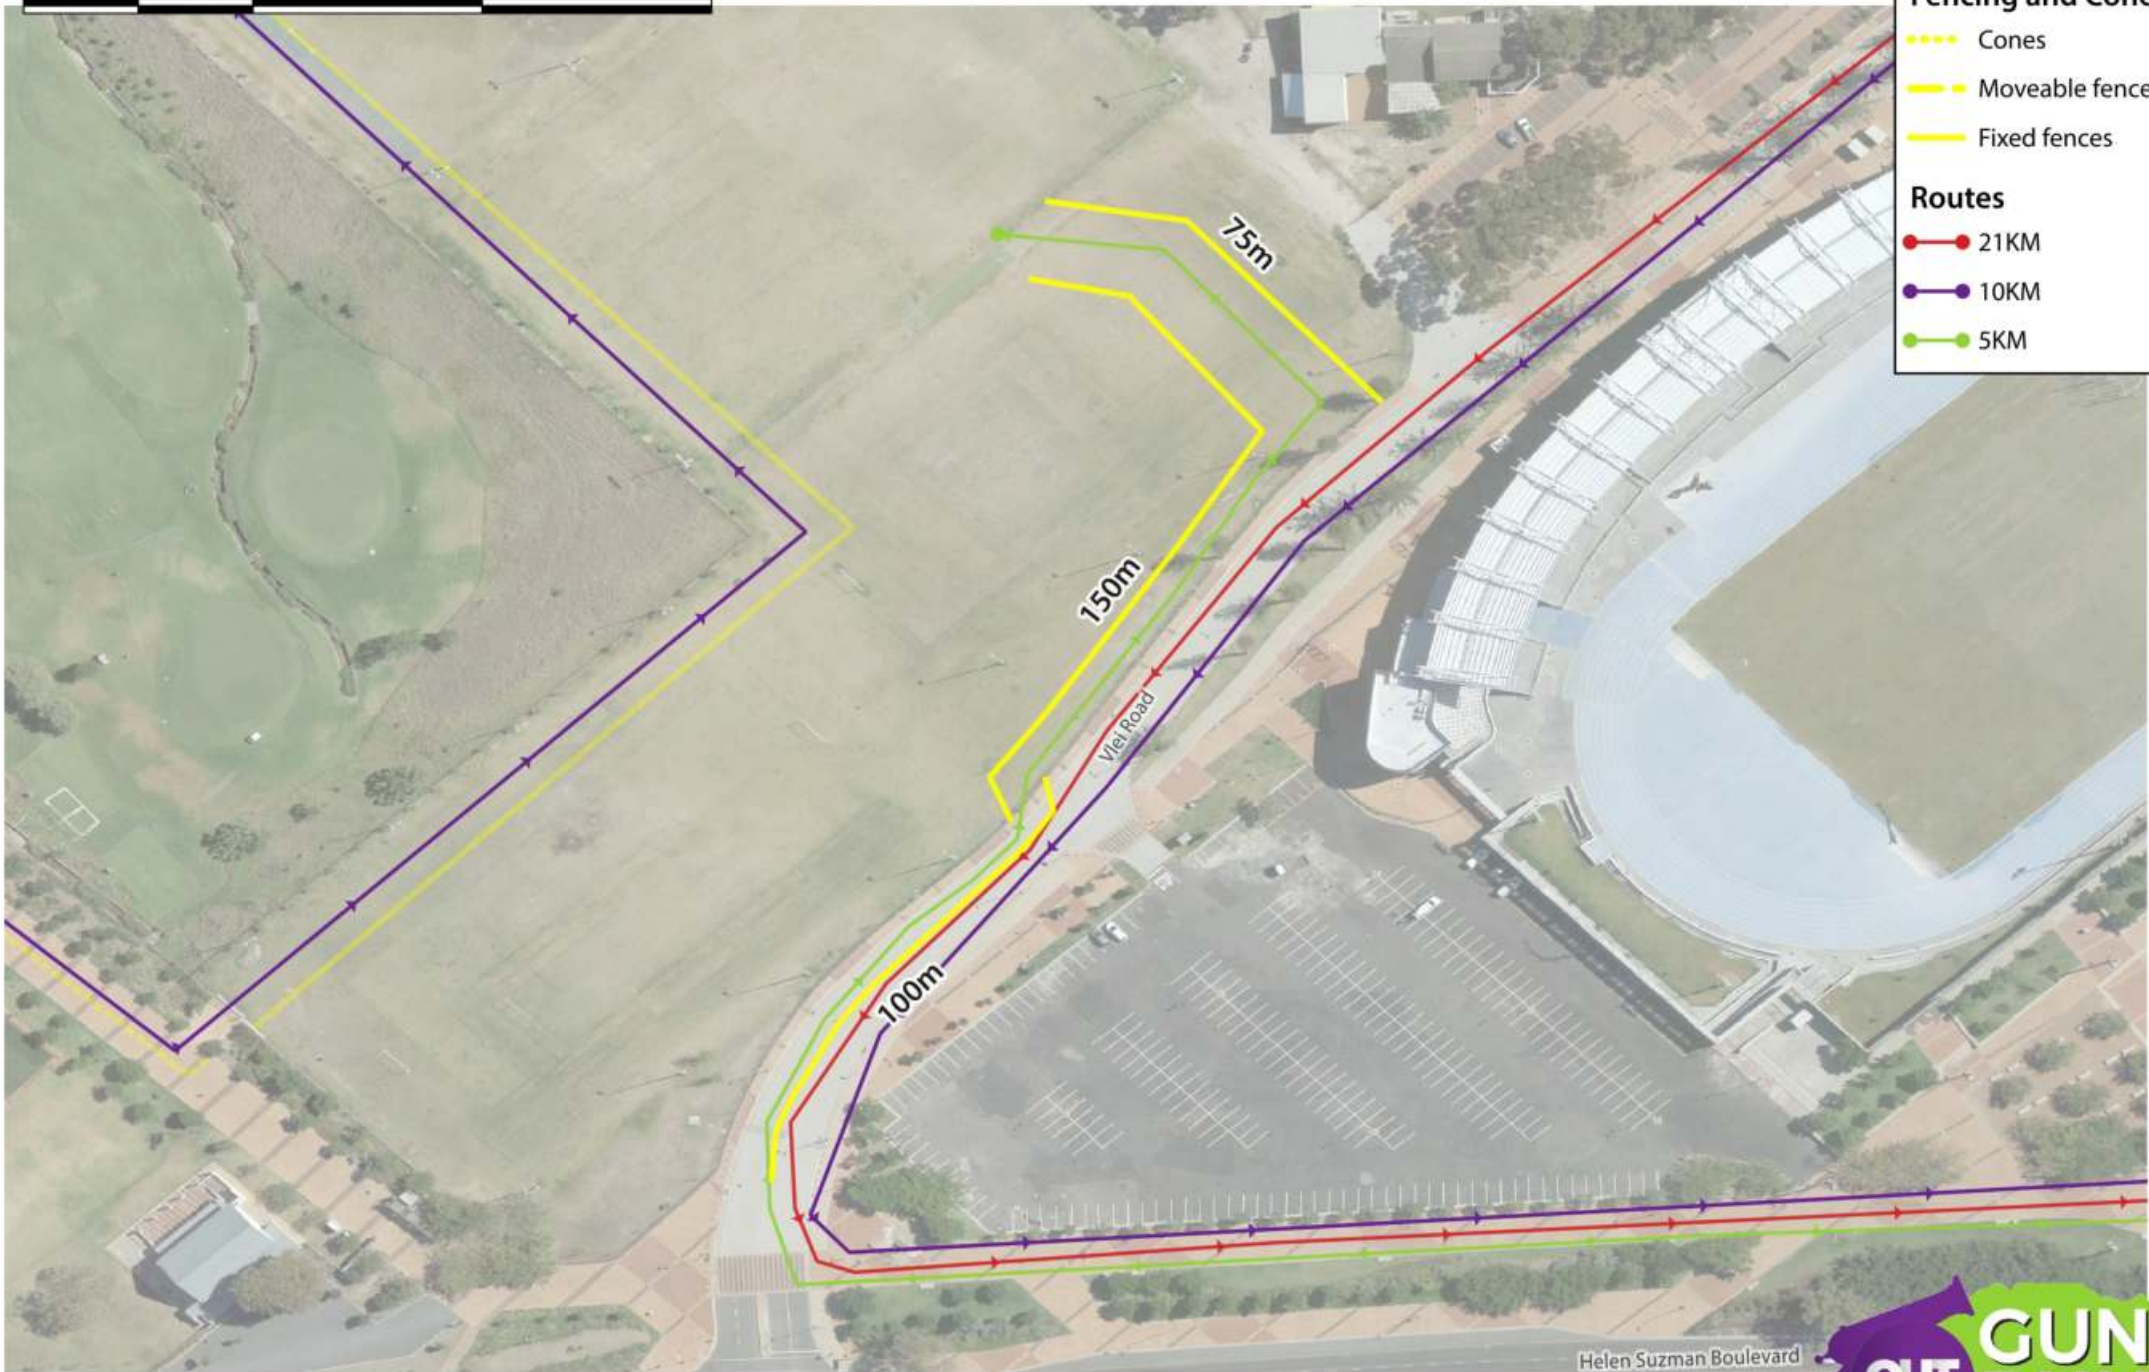

**Routes**

- 21KM
- 10KM
- 5KM

**FENCING: Fan Walk by Vlei Road**

Sunday, 20 October 2019

10 0 10 20 m

**Fencing and Cones**

- Cones
- Moveable fences
- Fixed fences

**Routes**

- 21KM
- 10KM
- 5KM

**Fencing and Cones**

- ..... Cones
- Moveable fences
- Fixed fences

**Routes**

- 21KM
- 10KM
- 5KM

40 0 40 80 m

**Fencing and Cones**

- Cones
- Moveable fences
- Fixed fences

**Routes**

- 21KM
- 10KM
- 5KM

**FENCING: 5KM Finish**

Sunday, 20 October 2019

**Fencing and Cones**

- ..... Cones
- Moveable fences
- Fixed fences

**Routes**

- 21KM
- 10KM
- 5KM

**FENCING: Beach Road towards Lighthouse**

Sunday, 20 October 2019

**Fencing and Cones**

- ⋯ Cones
- Moveable fences
- Fixed fences

**Routes**

- 21KM
- 10KM
- 5KM

**FENCING: Beach & Beach**

Sunday, 20 October 2019