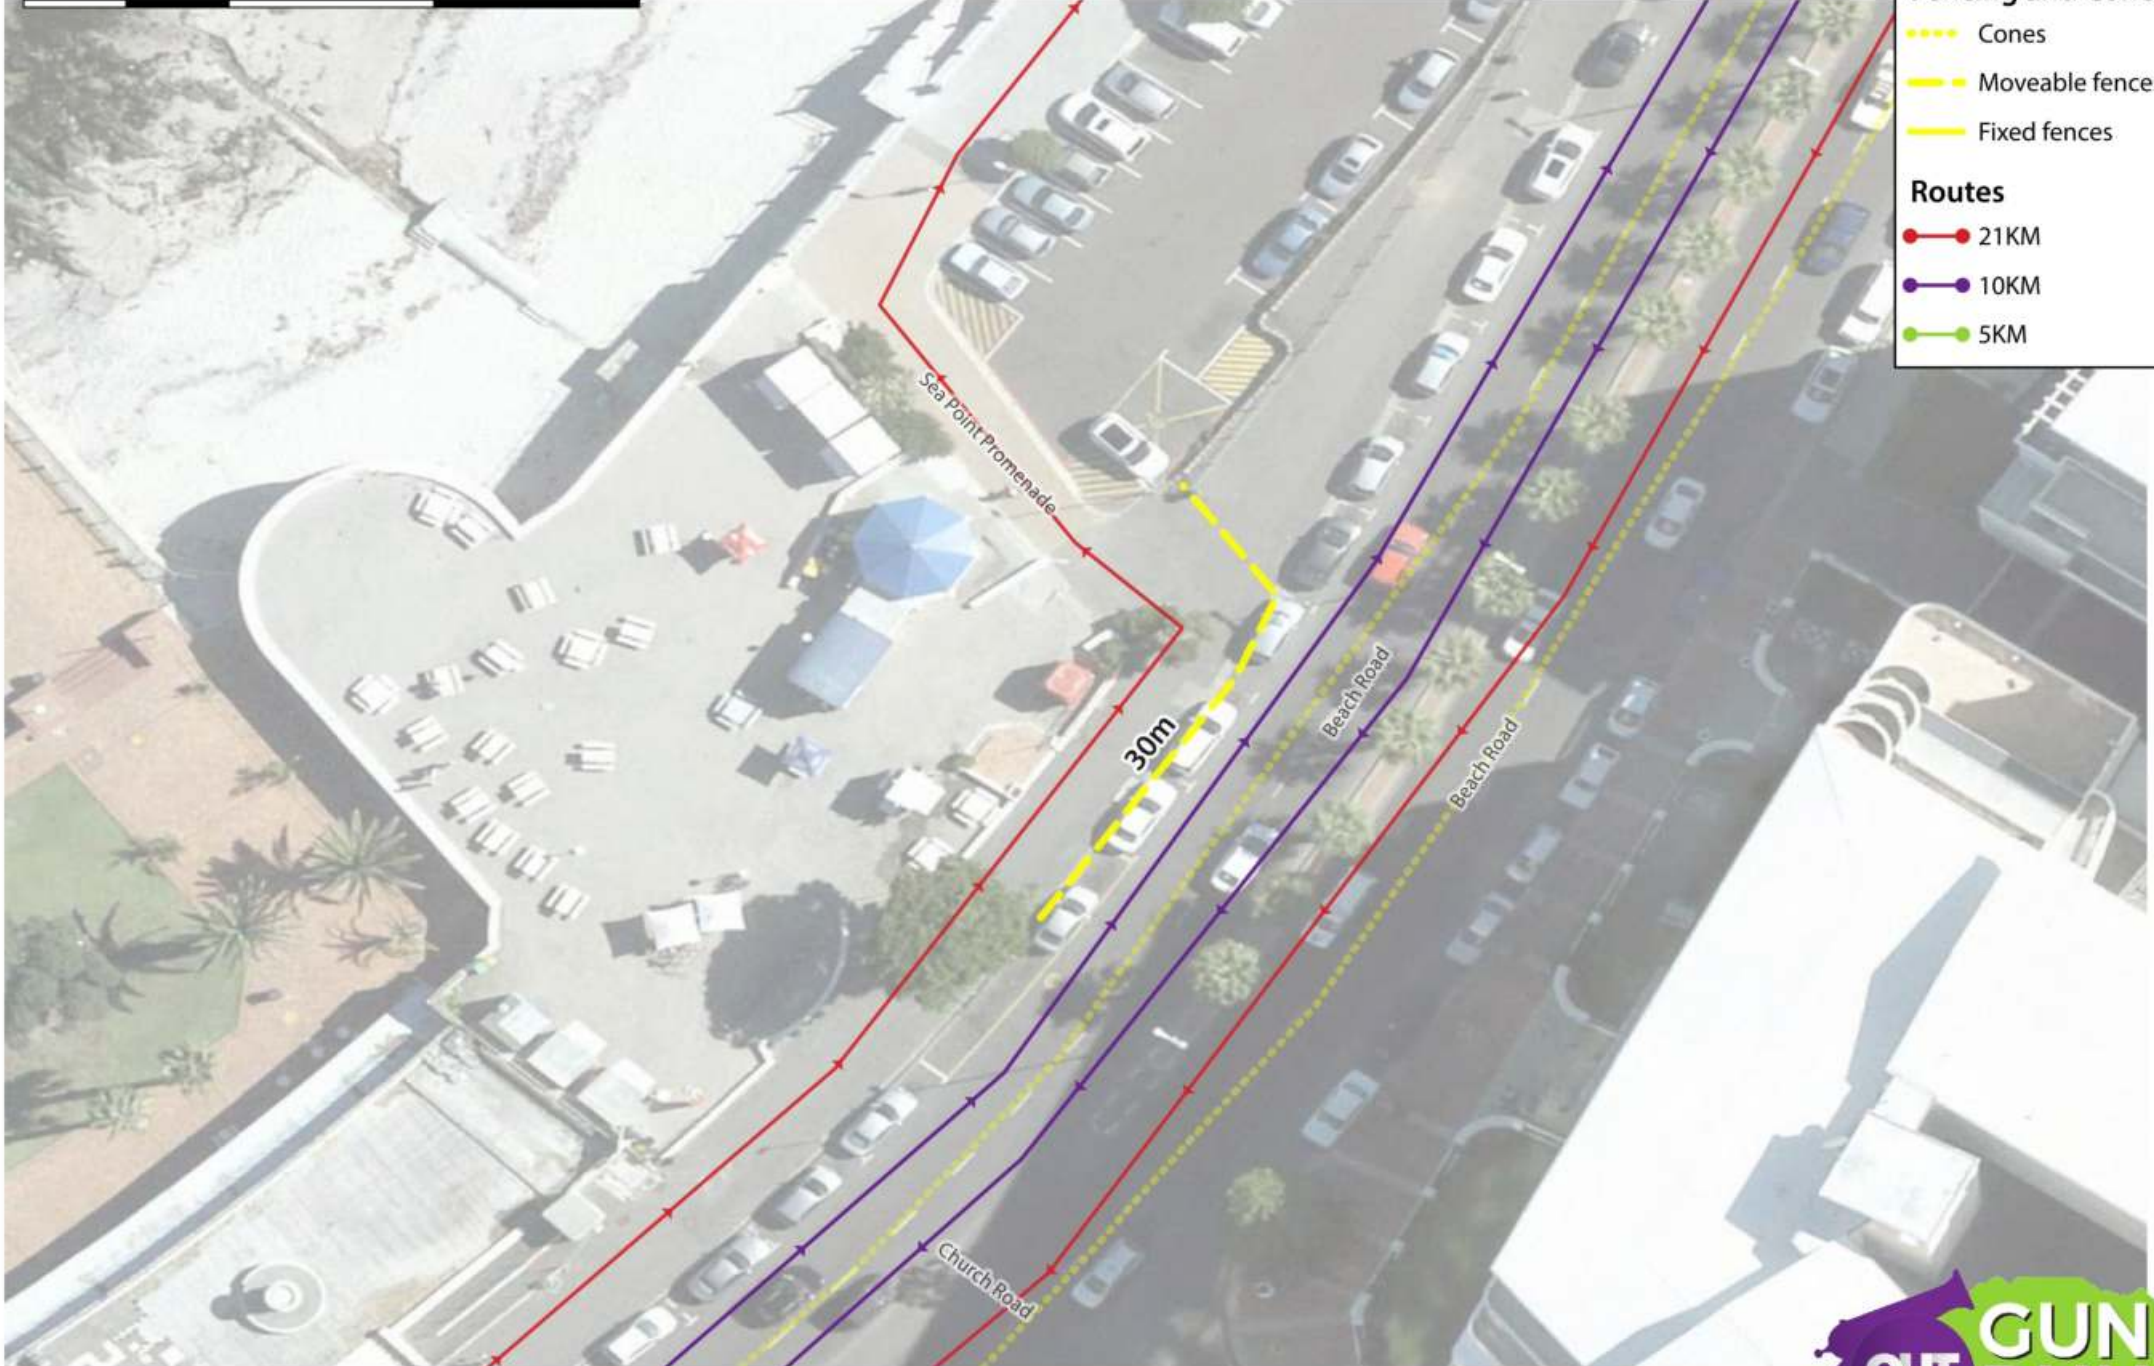

20 0 20 40 m

**Fencing and Cones**

- ..... Cones
- - - - Moveable fences
- Fixed fences

**Routes**

- 21KM
- 10KM
- 5KM

**FENCING: Three Anchor Bay Boulevard**

Sunday, 20 October 2019

**Fencing and Cones**

- ..... Cones
- Moveable fences
- Fixed fences

**Routes**

- 21KM
- 10KM
- 5KM

10 0 10 20 m

**Fencing and Cones**

- Cones
- Moveable fences
- Fixed fences

**Routes**

- 21KM
- 10KM
- 5KM

**FENCING: Pavilion Food Court**

Sunday, 20 October 2019

10 0 10 20 m

**Fencing and Cones**

- Cones
- Moveable fences
- Fixed fences

**Routes**

- 21KM
- 10KM
- 5KM

FENCING: Beach & Clarens

Sunday, 20 October 2019

10 0 10 20 m

**Fencing and Cones**

- Cones
- Moveable fences
- Fixed fences

**Routes**

- 21KM
- 10KM
- 5KM

**FENCING: Beach & Surf**

Sunday, 20 October 2019