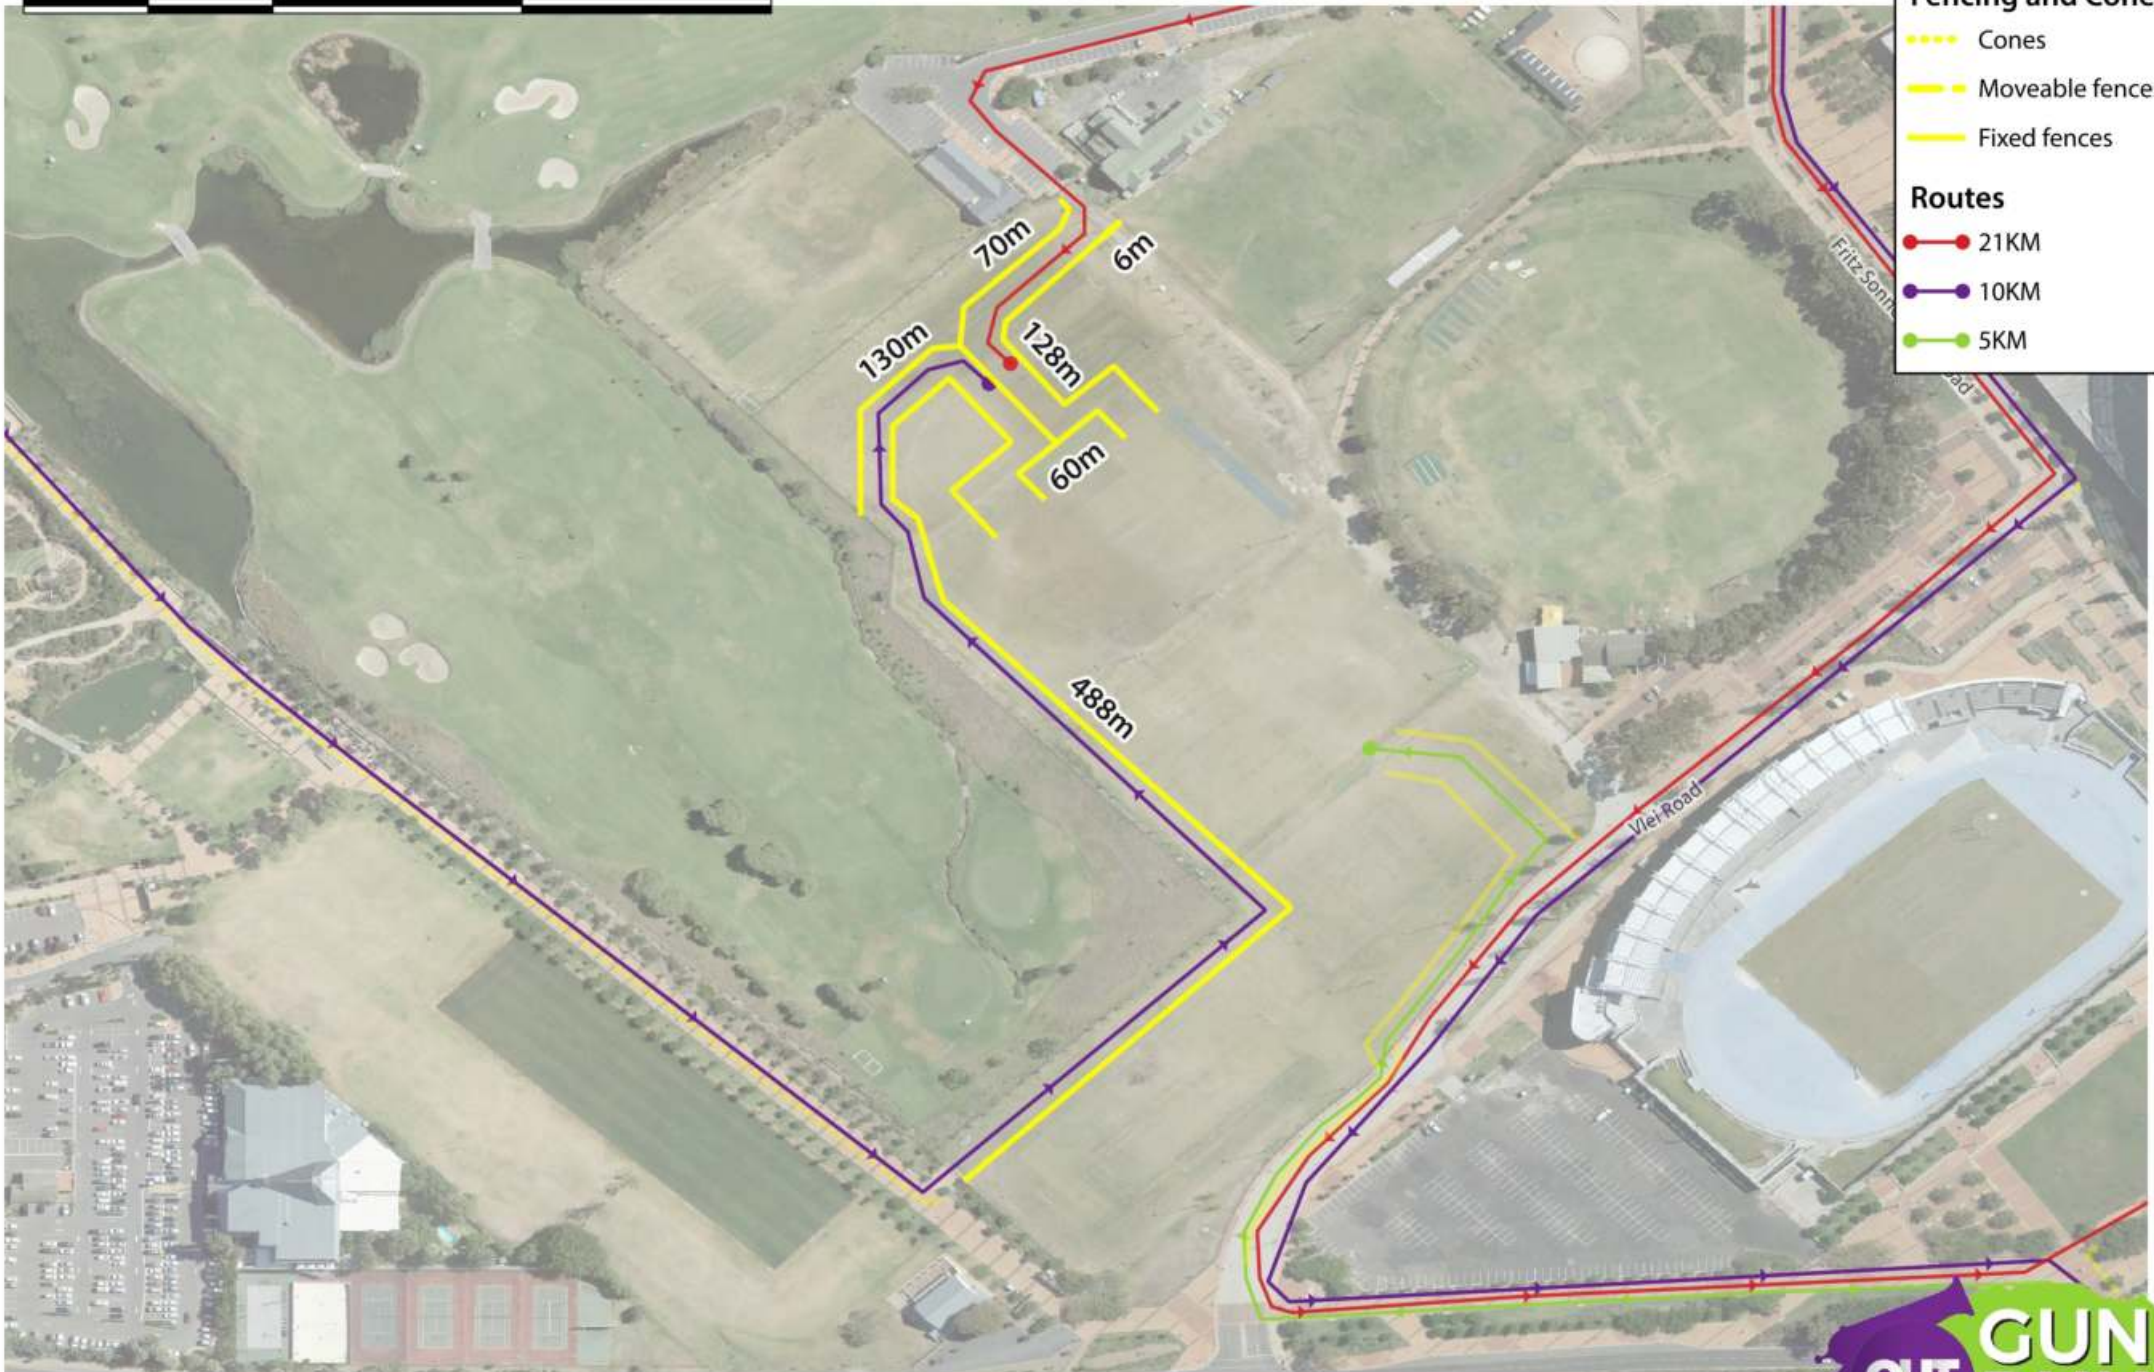

- 21KM
- 10KM
- 5KM

**Fencing and Cones**

- ..... Cones
- Moveable fences
- Fixed fences

**Routes**

- 21KM
- 10KM
- 5KM

40 0 40 80 m

**Fencing and Cones**

- Cones
- Moveable fences
- Fixed fences

**Routes**

- 21KM
- 10KM
- 5KM

**FENCING: 5KM Finish**

Sunday, 20 October 2019

**Fencing and Cones**

- ..... Cones
- Moveable fences
- Fixed fences

**Routes**

- 21KM
- 10KM
- 5KM

**FENCING: Beach Road towards Lighthouse**

Sunday, 20 October 2019

**Fencing and Cones**

- ⋯ Cones
- Moveable fences
- Fixed fences

**Routes**

- 21KM
- 10KM
- 5KM

**FENCING: Beach & Beach**

Sunday, 20 October 2019

20 0 20 40 m

**Fencing and Cones**

- ..... Cones
- - - - Moveable fences
- Fixed fences

**Routes**

- 21KM
- 10KM
- 5KM

**FENCING: Three Anchor Bay Boulevard**

Sunday, 20 October 2019

**Fencing and Cones**