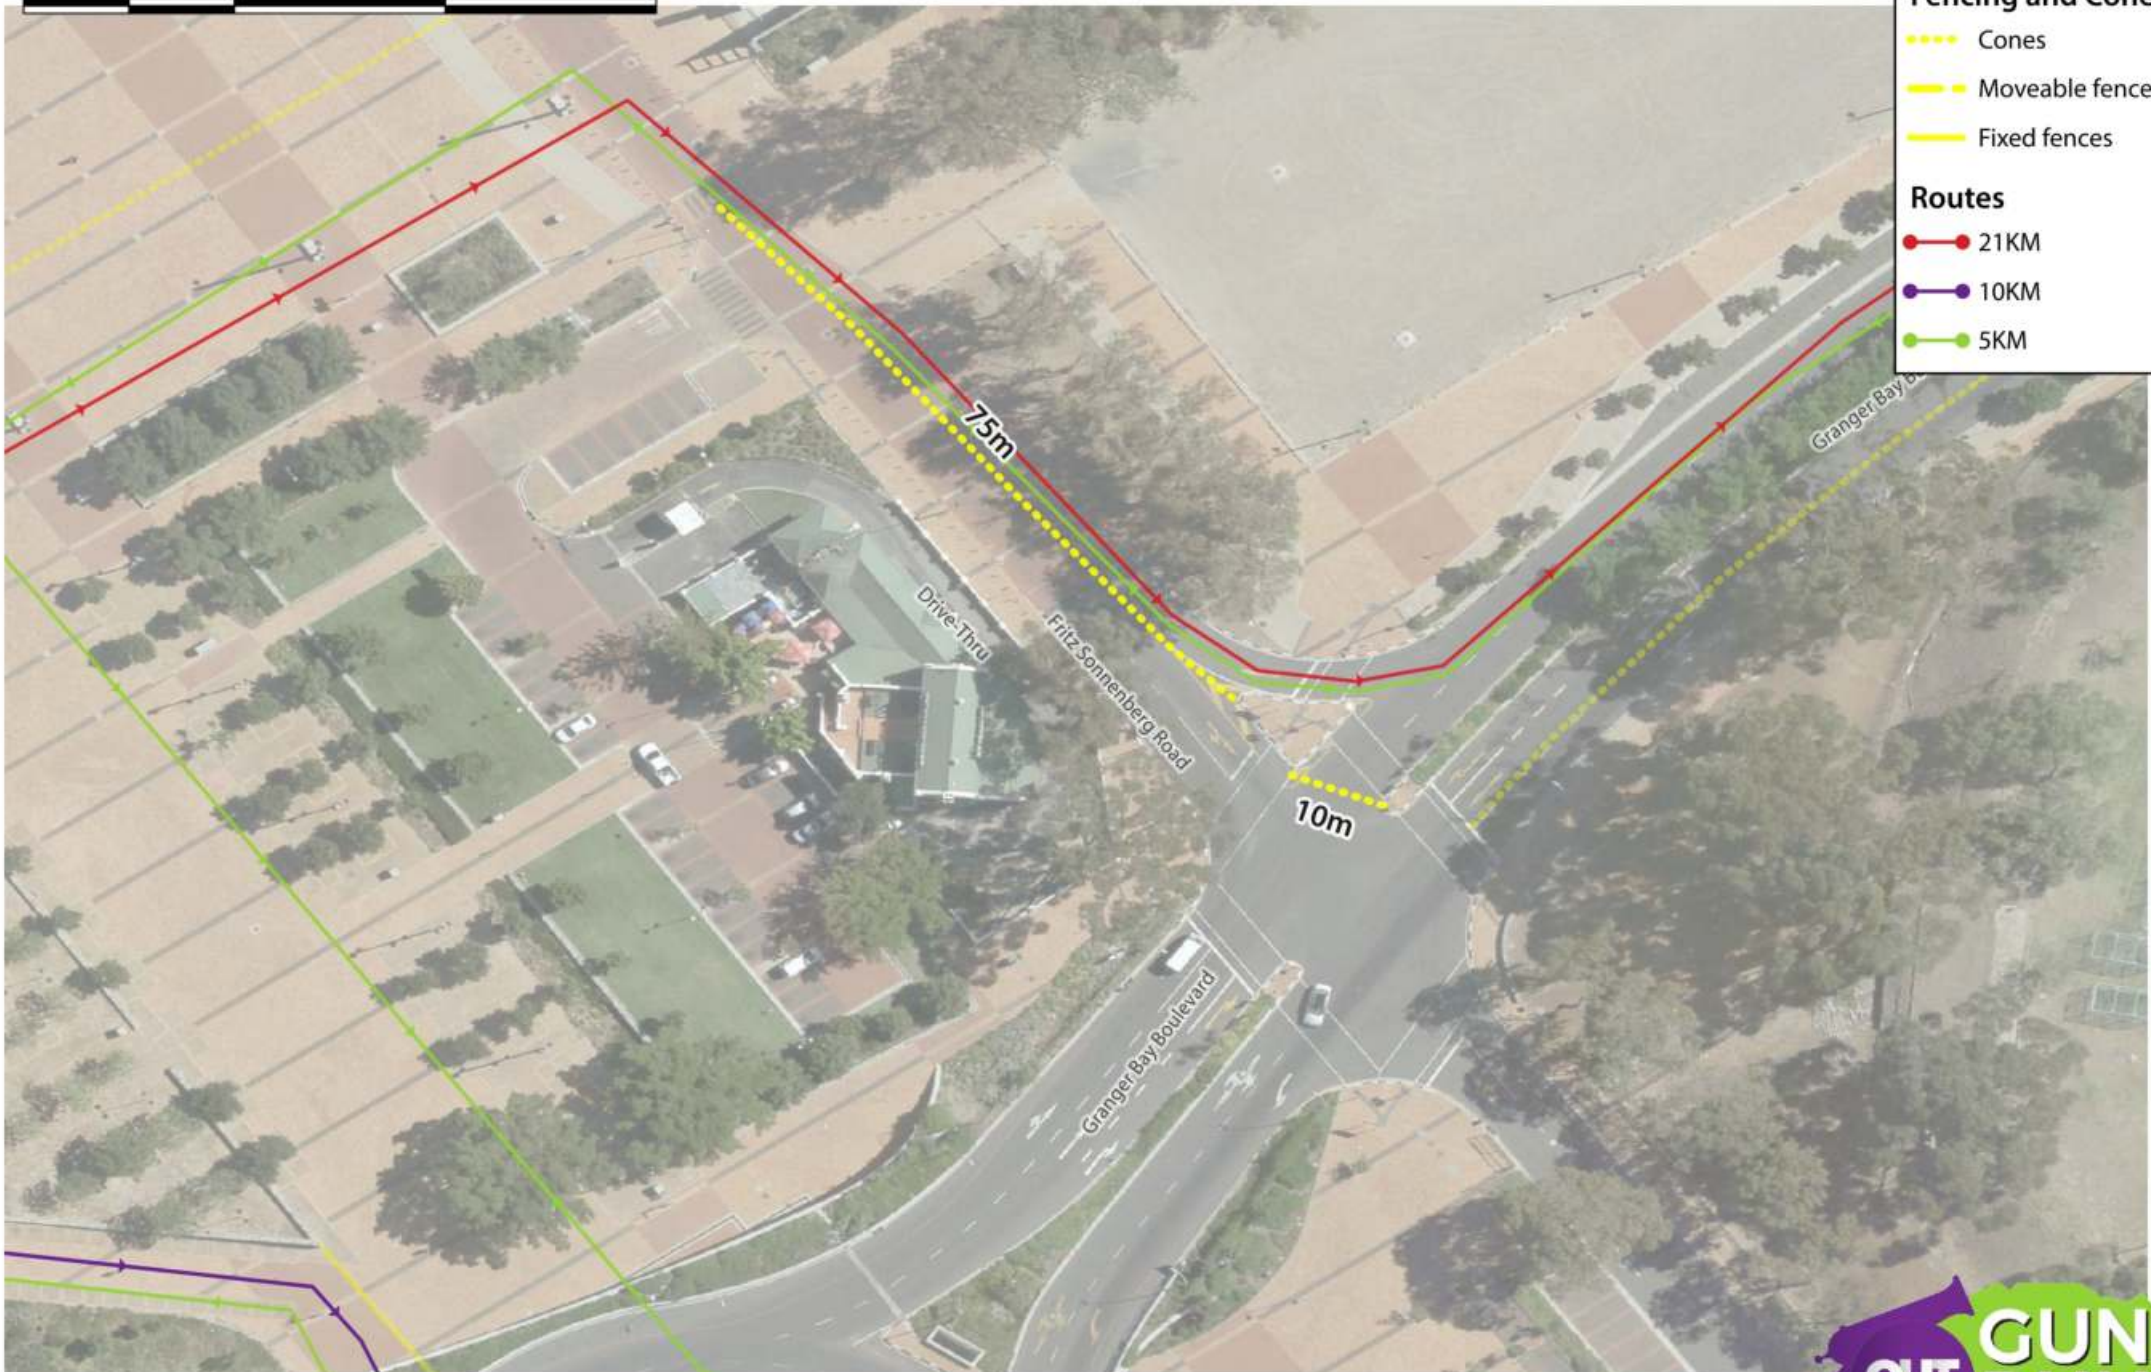

Sunday, 20 October 2019

10 0 10 20 m

FENCING: Corner of Beach Road & Fritz Sonnenberg

Sunday, 20 October 2019

**Fencing and Cones**

- ..... Cones
- - - - Moveable fences
- Fixed fences

**Routes**

- 21KM
- 10KM
- 5KM

40 0 40 80 m

**Fencing and Cones**

- ..... Cones
- - - - Moveable fences
- Fixed fences

**Routes**

- 21KM
- 10KM
- 5KM

**FENCING: Granger Bay Boulevard (Fort Wynyard Street to Fritz Sonnenberg)**

Sunday, 20 October 2019

20 0 20 40 m

**Fencing and Cones**

- ..... Cones
- Moveable fences
- Fixed fences

**Routes**

- 21KM
- 10KM
- 5KM

**FENCING: Granger Bay Boulevard & Fritz Sonnenberg**

Sunday, 20 October 2019

**Fencing and Cones**