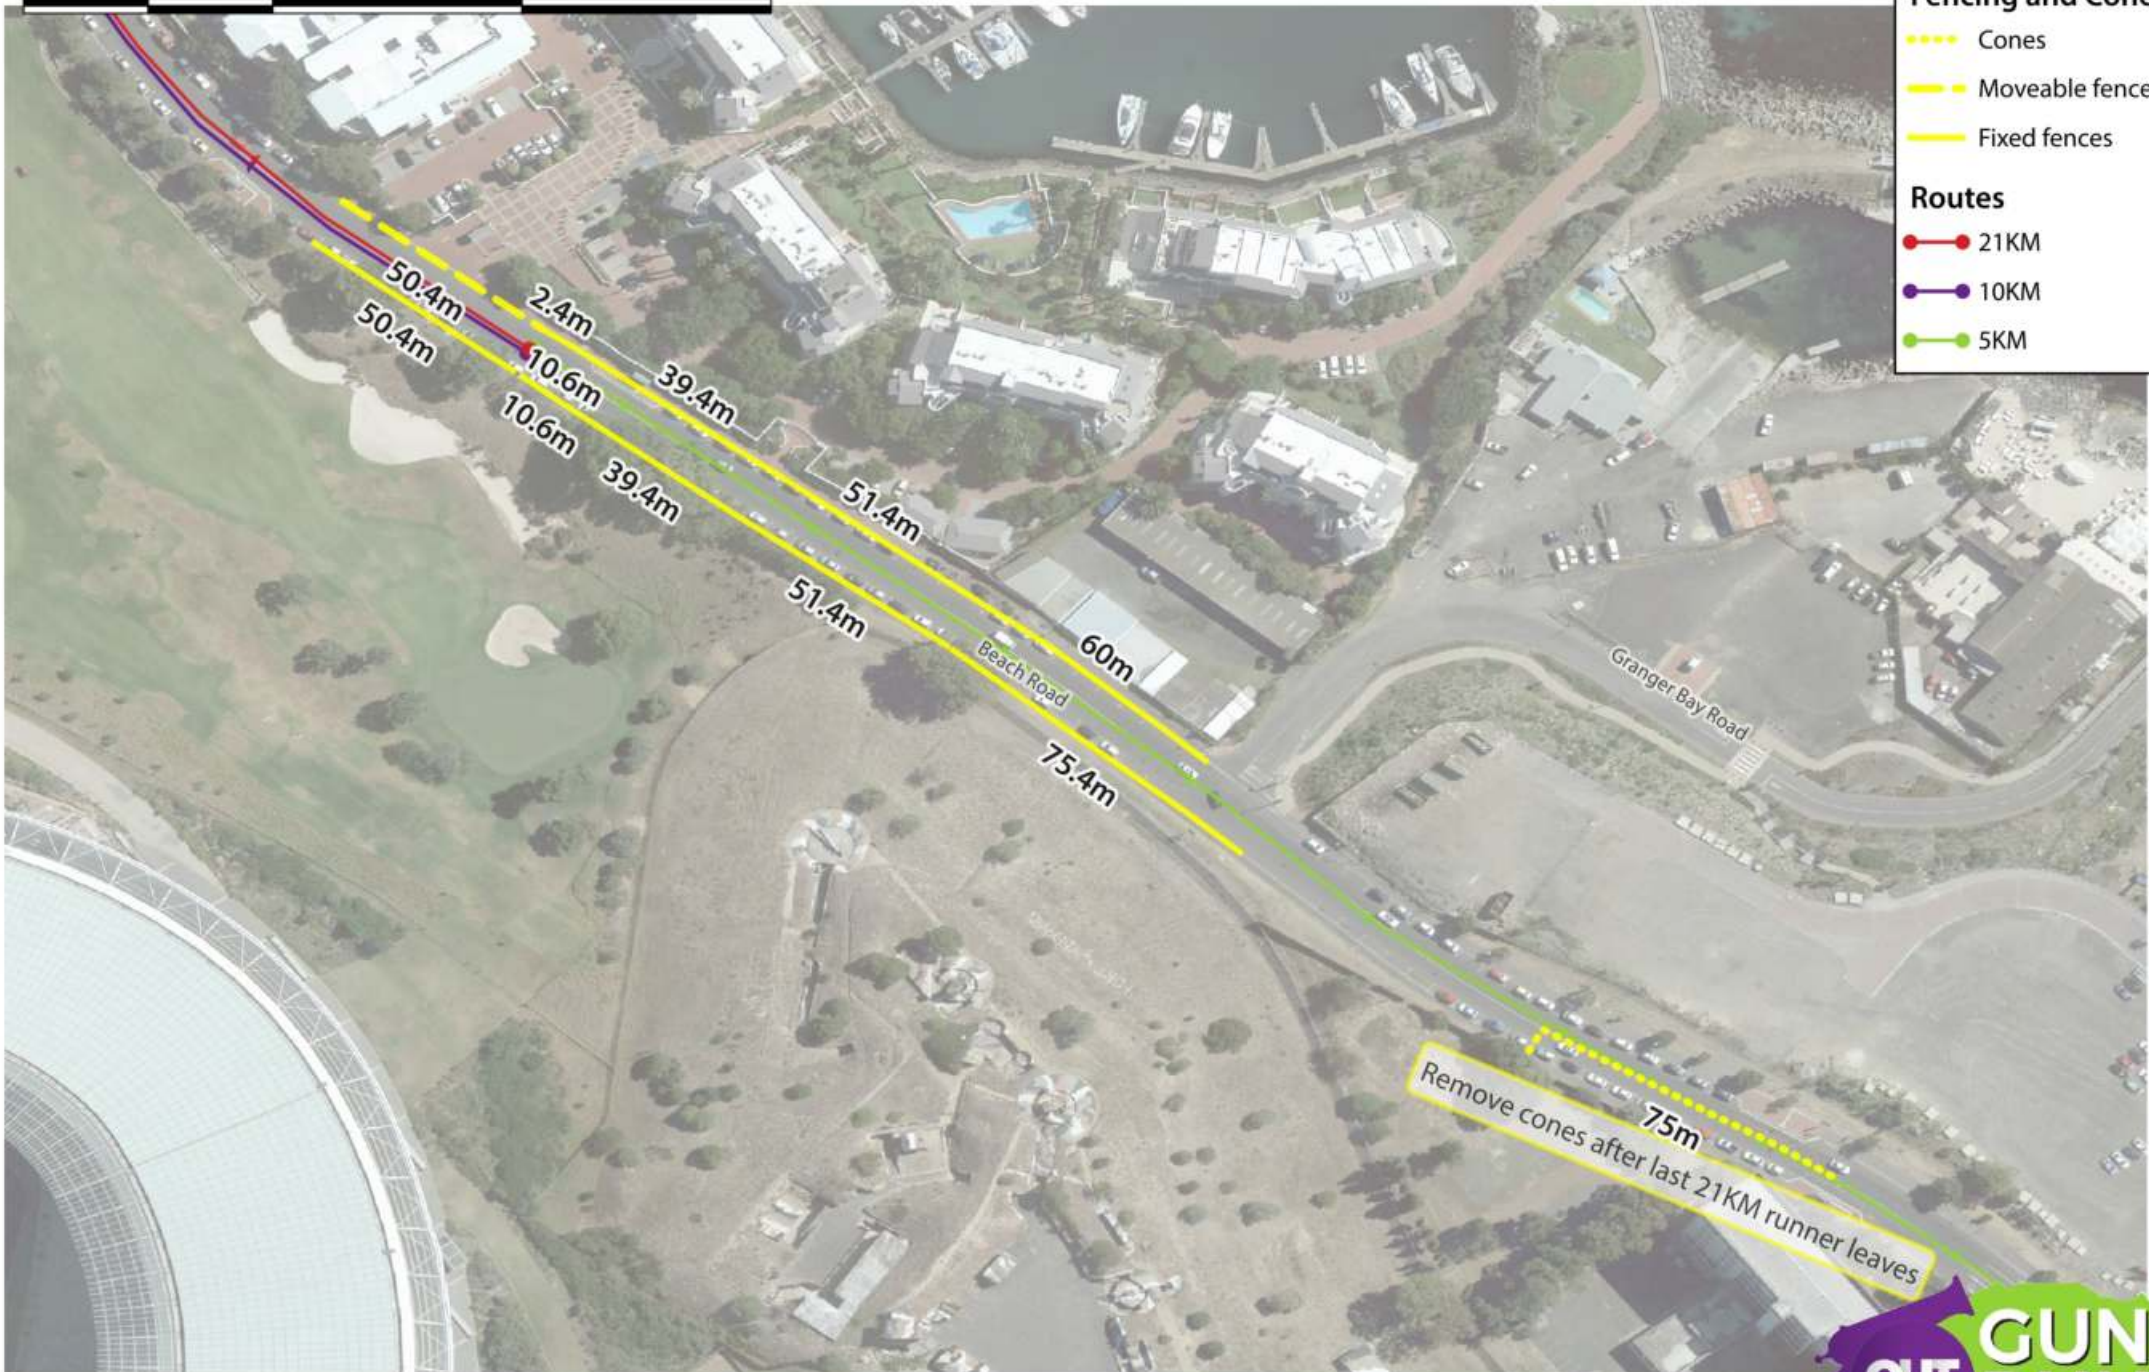

50 0 50 100 m

Fencing and Cones

- ..... Cones
- - - - Moveable fences
- ———— Fixed fences

Routes

- ●—● 21KM
- ●—● 10KM
- ●—● 5KM

FENCING: Start

Sunday, 20 October 2019