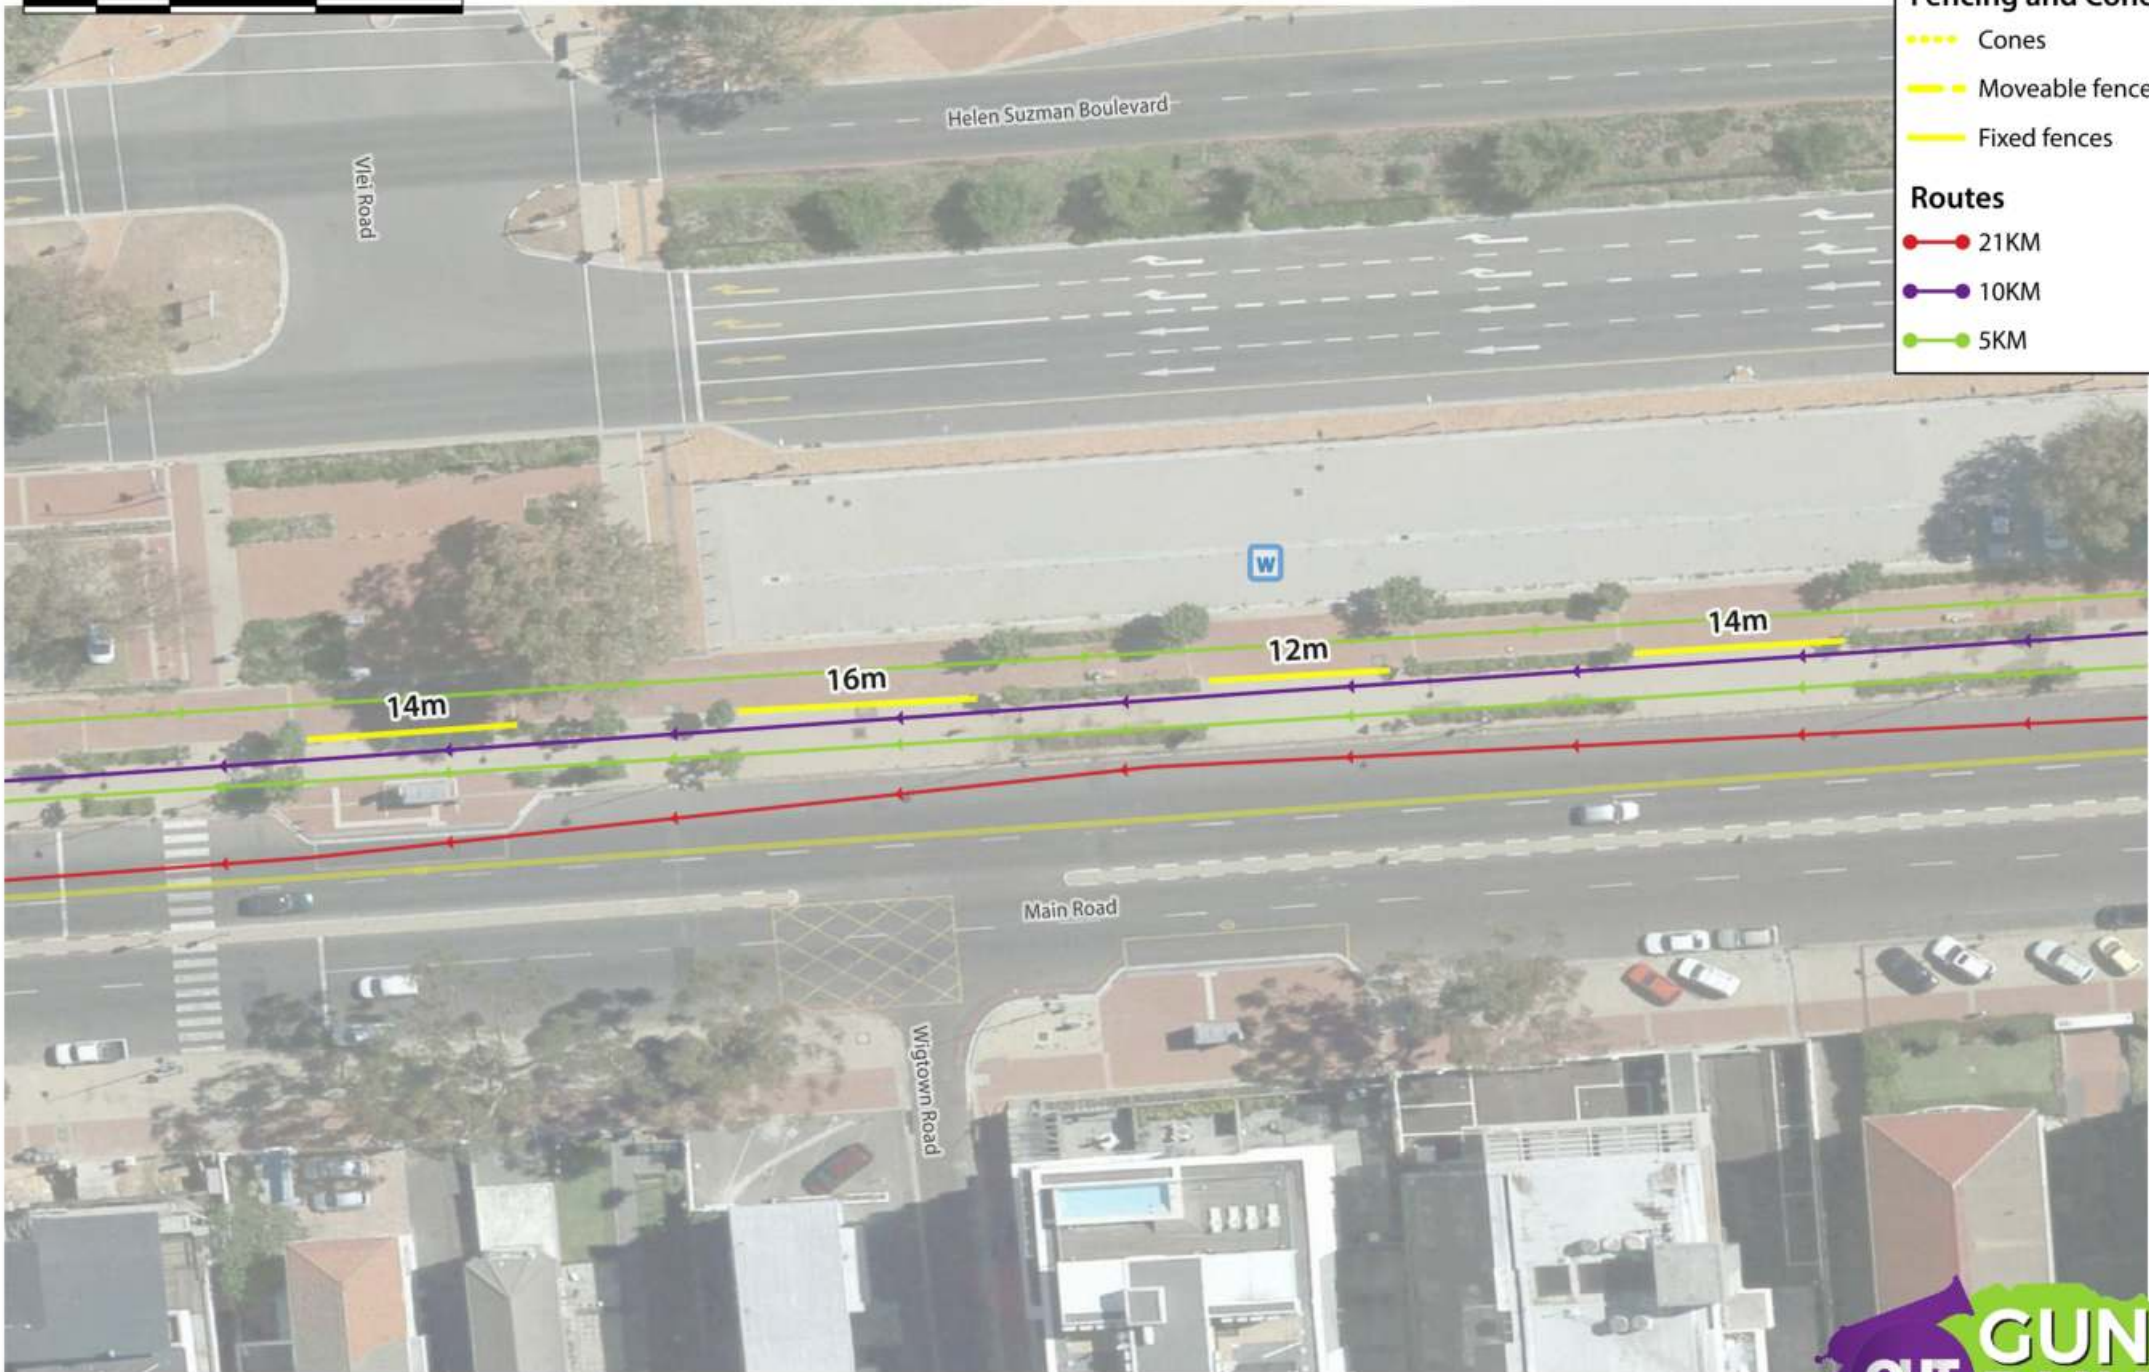

FENCING: Main Road (York Road to Pine Road)

Sunday, 20 October 2019

FENCING: Main Road (Clyde Road to Three Anchor Bay Boulevard)

Sunday, 20 October 2019

10 0 10 20 m

**Fencing and Cones**

- ..... Cones
- - - - Moveable fences
- Fixed fences

**Routes**

- 21KM
- 10KM
- 5KM

**FENCING: Fan Walk by Vlei Road**

Sunday, 20 October 2019

10 0 10 20 m

**Fencing and Cones**

- Cones
- Moveable fences
- Fixed fences

**Routes**