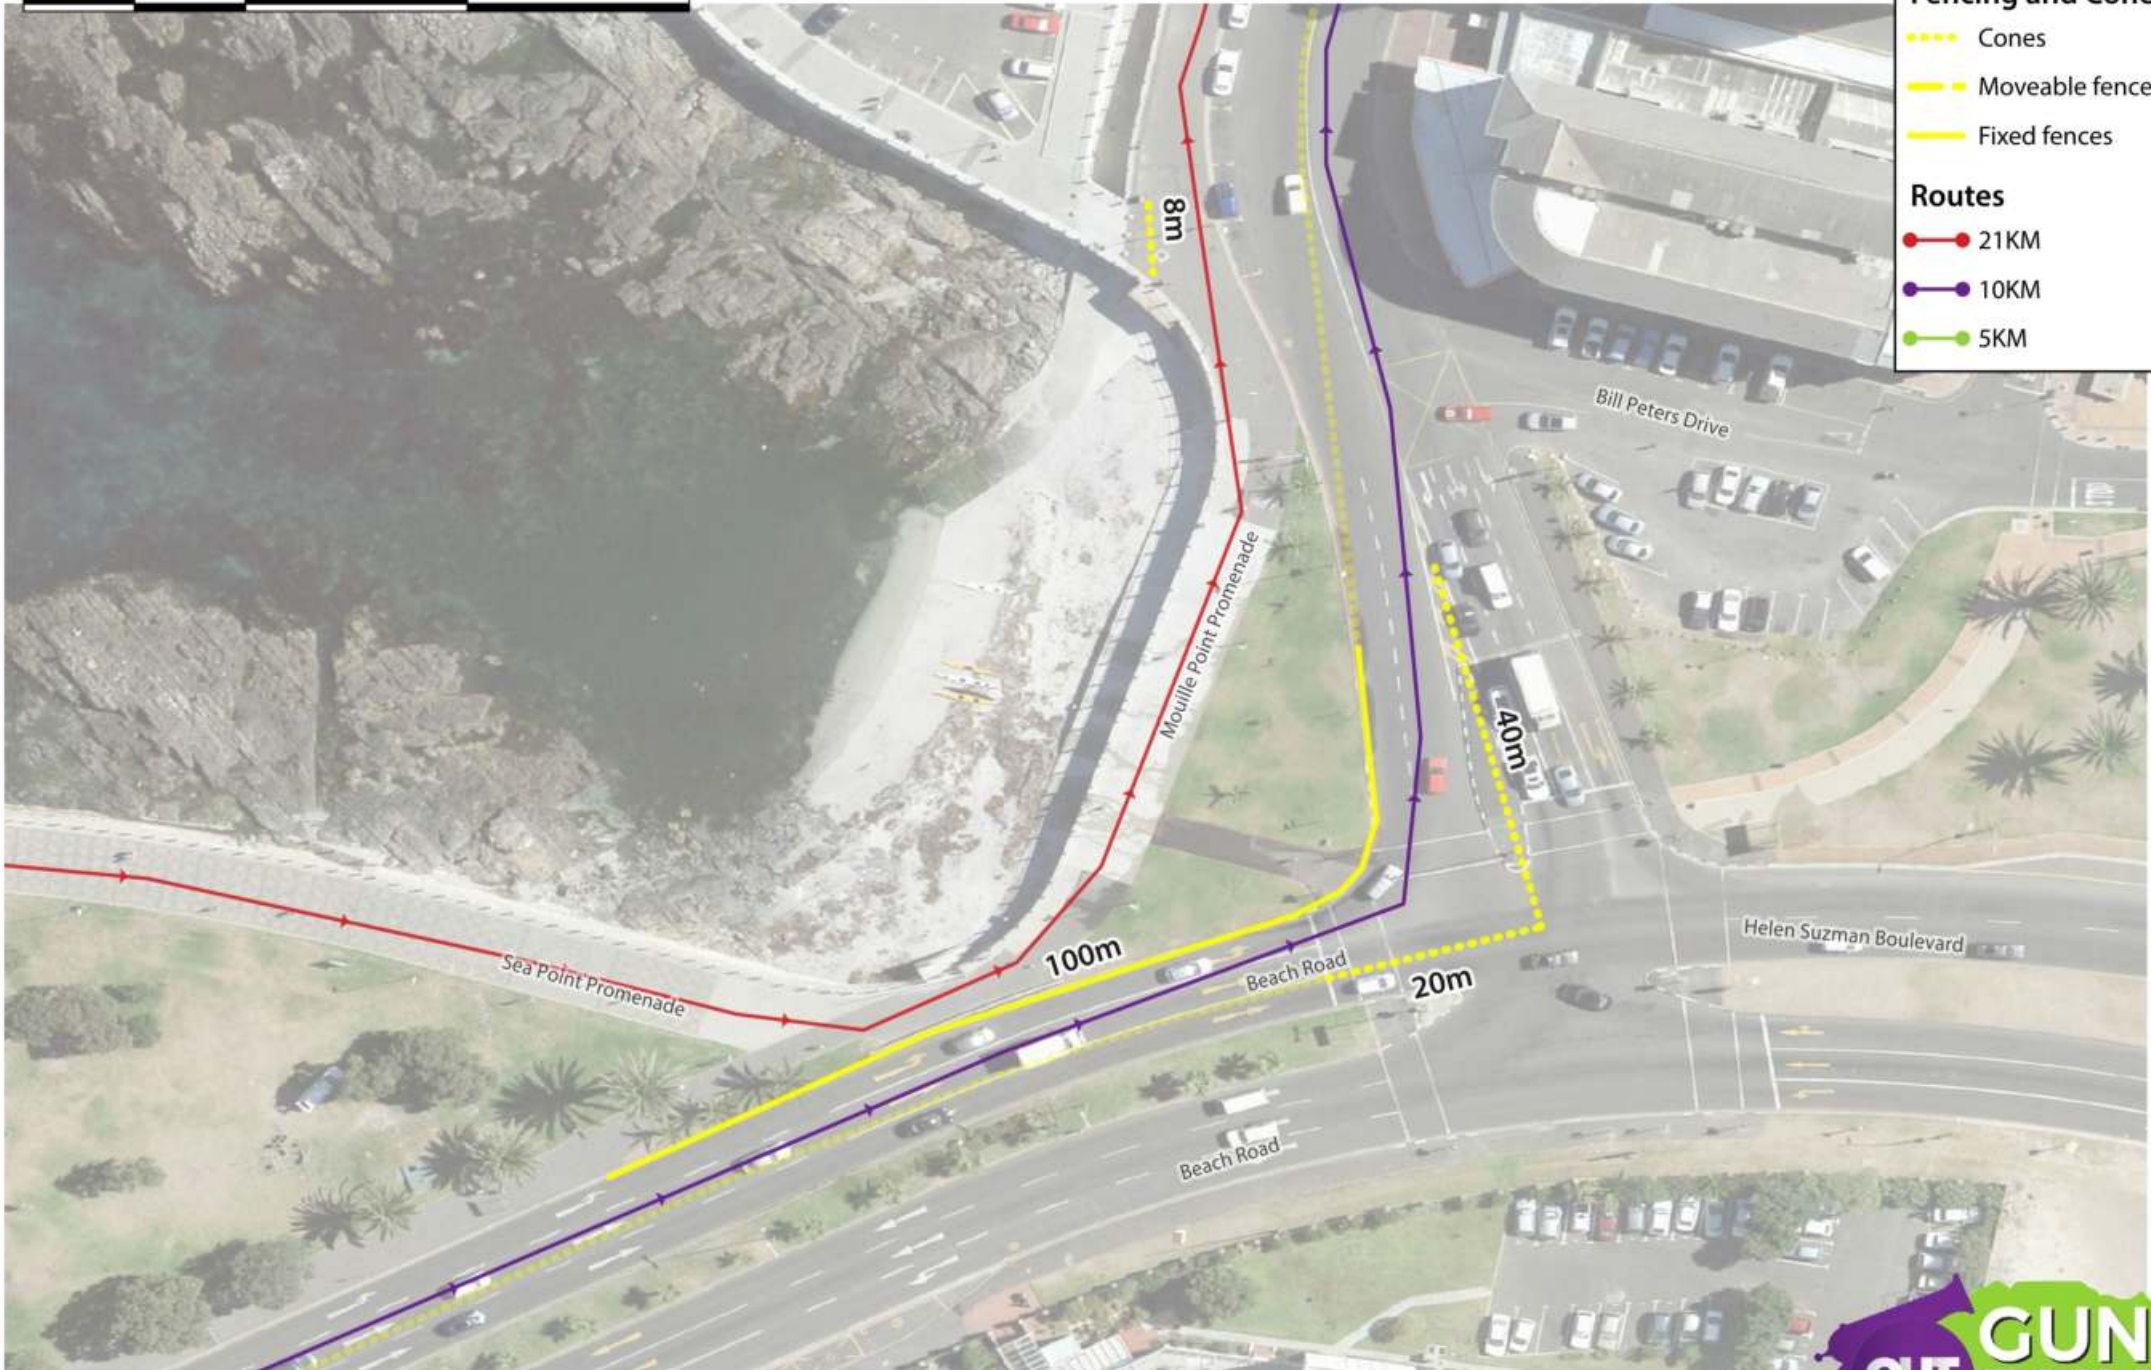

**FENCING: Beach Road towards Lighthouse**

Sunday, 20 October 2019

**Fencing and Cones**

- ⋯ Cones
- Moveable fences
- Fixed fences

**Routes**

- 21KM
- 10KM
- 5KM

**FENCING: Beach & Beach**

Sunday, 20 October 2019

20 0 20 40 m

**Fencing and Cones**

- ..... Cones
- - - - Moveable fences
- Fixed fences

**Routes**

- 21KM
- 10KM
- 5KM

**FENCING: Three Anchor Bay Boulevard**

Sunday, 20 October 2019

**Fencing and Cones**