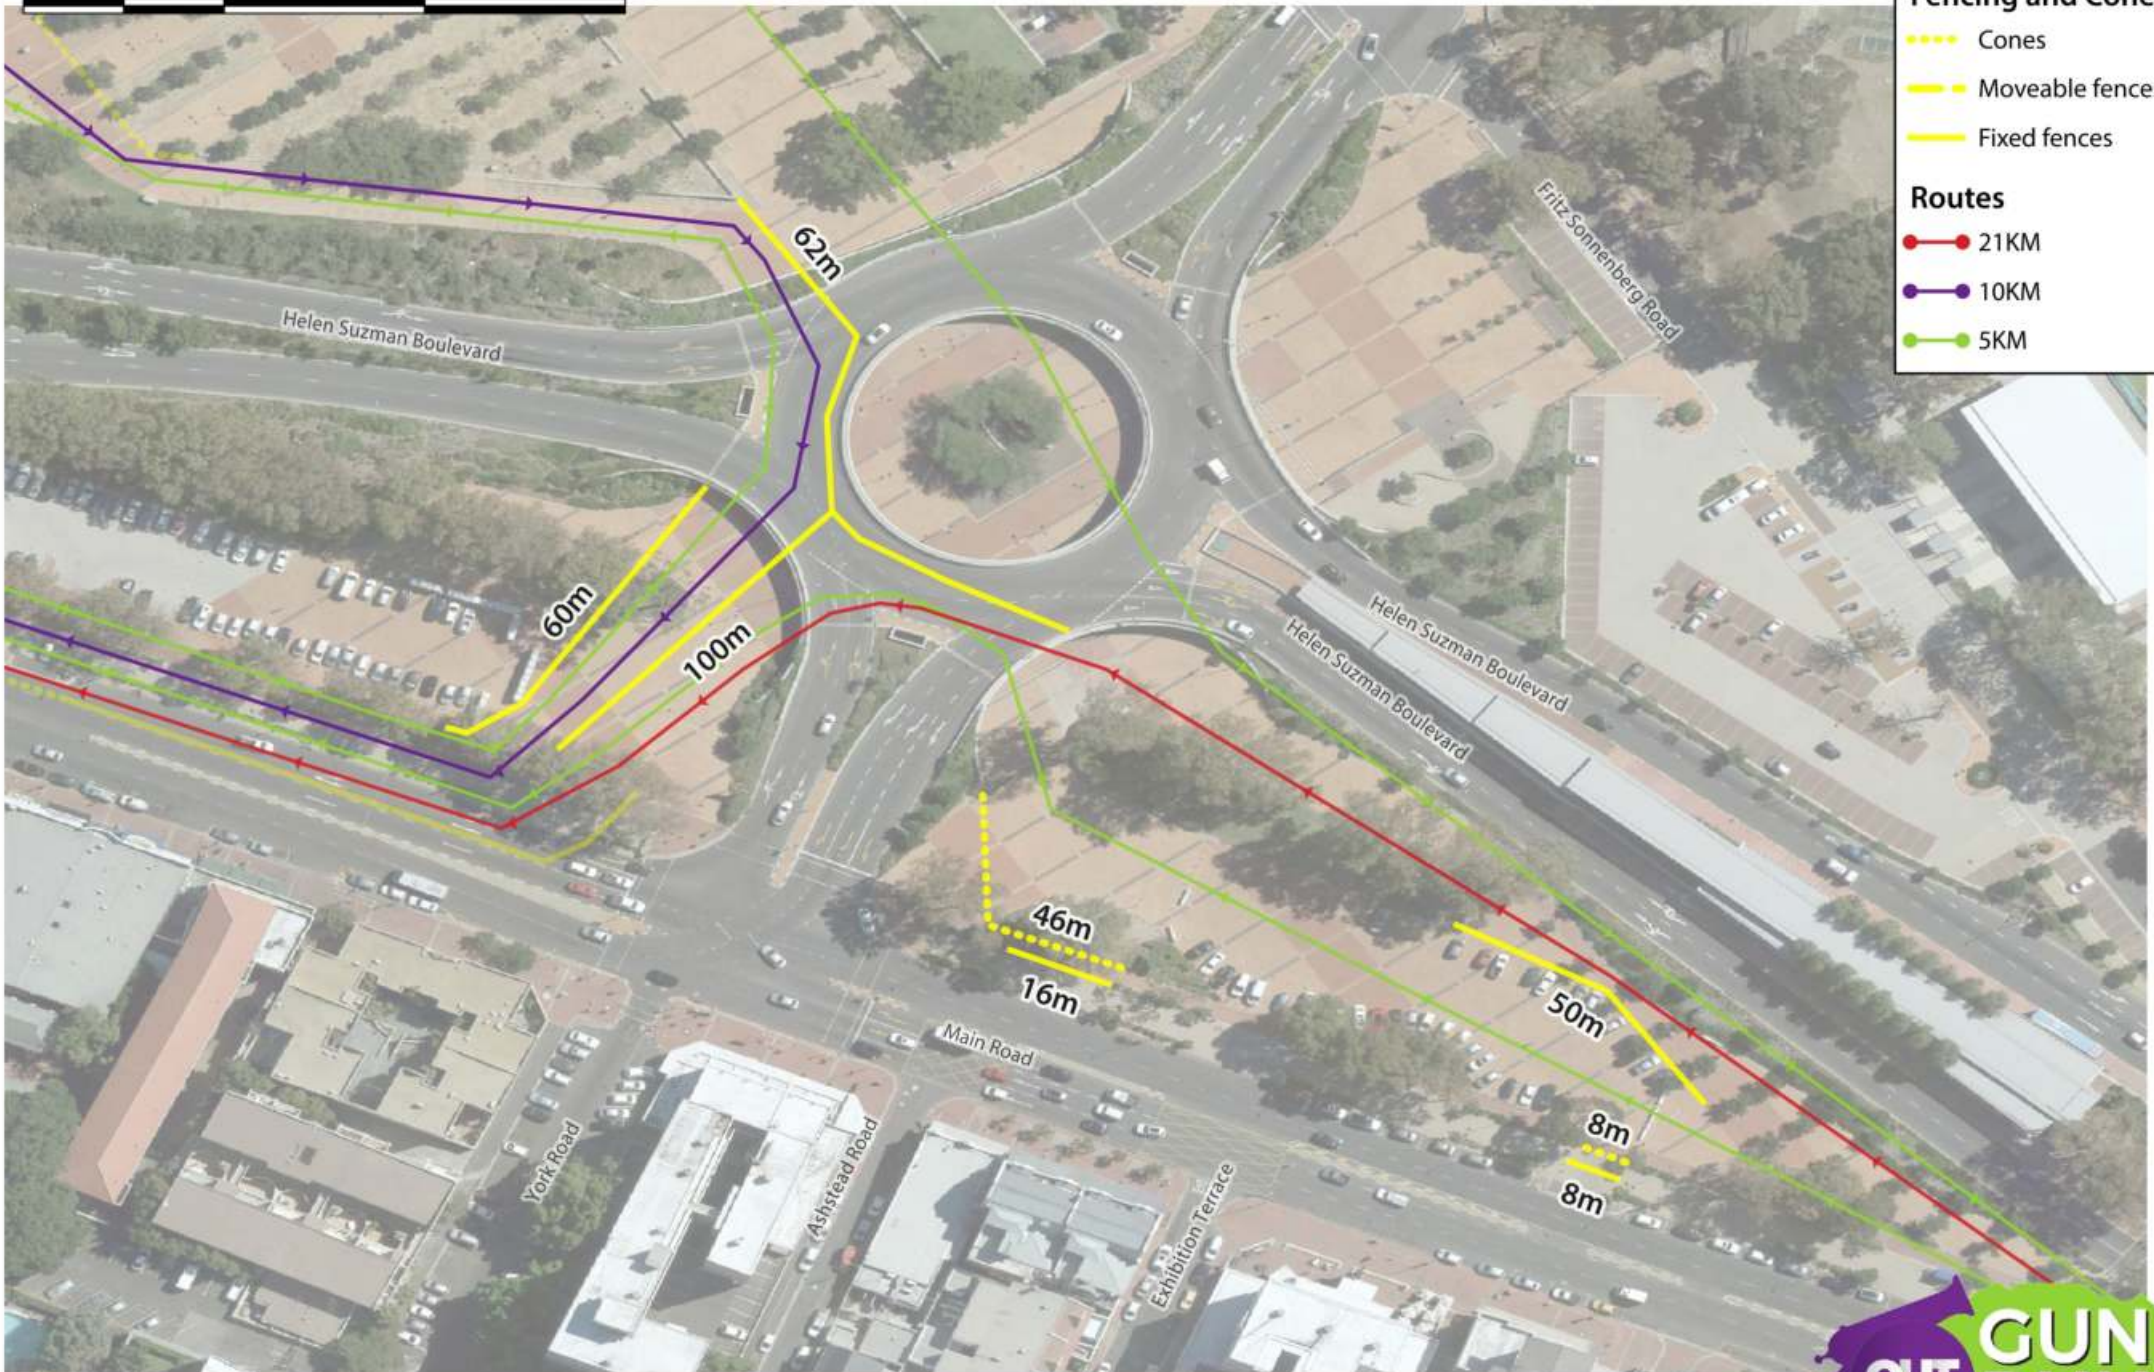

40 0 40 80 m

**Fencing and Cones**

- ..... Cones
- - - - Moveable fences
- Fixed fences

**Routes**

- 21KM
- 10KM
- 5KM

**FENCING: Granger Bay Boulevard (Fort Wynyard Street to Fritz Sonnenberg)**

Sunday, 20 October 2019

20 0 20 40 m

**Fencing and Cones**

- ..... Cones
- Moveable fences
- Fixed fences

**Routes**

- 21KM
- 10KM
- 5KM

**FENCING: Granger Bay Boulevard & Fritz Sonnenberg**

Sunday, 20 October 2019

**Fencing and Cones**

- Cones
- Moveable fences
- Fixed fences

**Routes**

- 21KM
- 10KM
- 5KM

**FENCING: Prestwich Road to Somerset Road**

Sunday, 20 October 2019

30 0 30 60 m

FENCING: Underpass

Sunday, 20 October 2019

**Fencing and Cones**

- ..... Cones
- Moveable fences
- Fixed fences

**Routes**

- 21KM
- 10KM
- 5KM

**Fencing and Cones**

- Cones
- Moveable fences
- Fixed fences

**Routes**

- 21KM
- 10KM
- 5KM