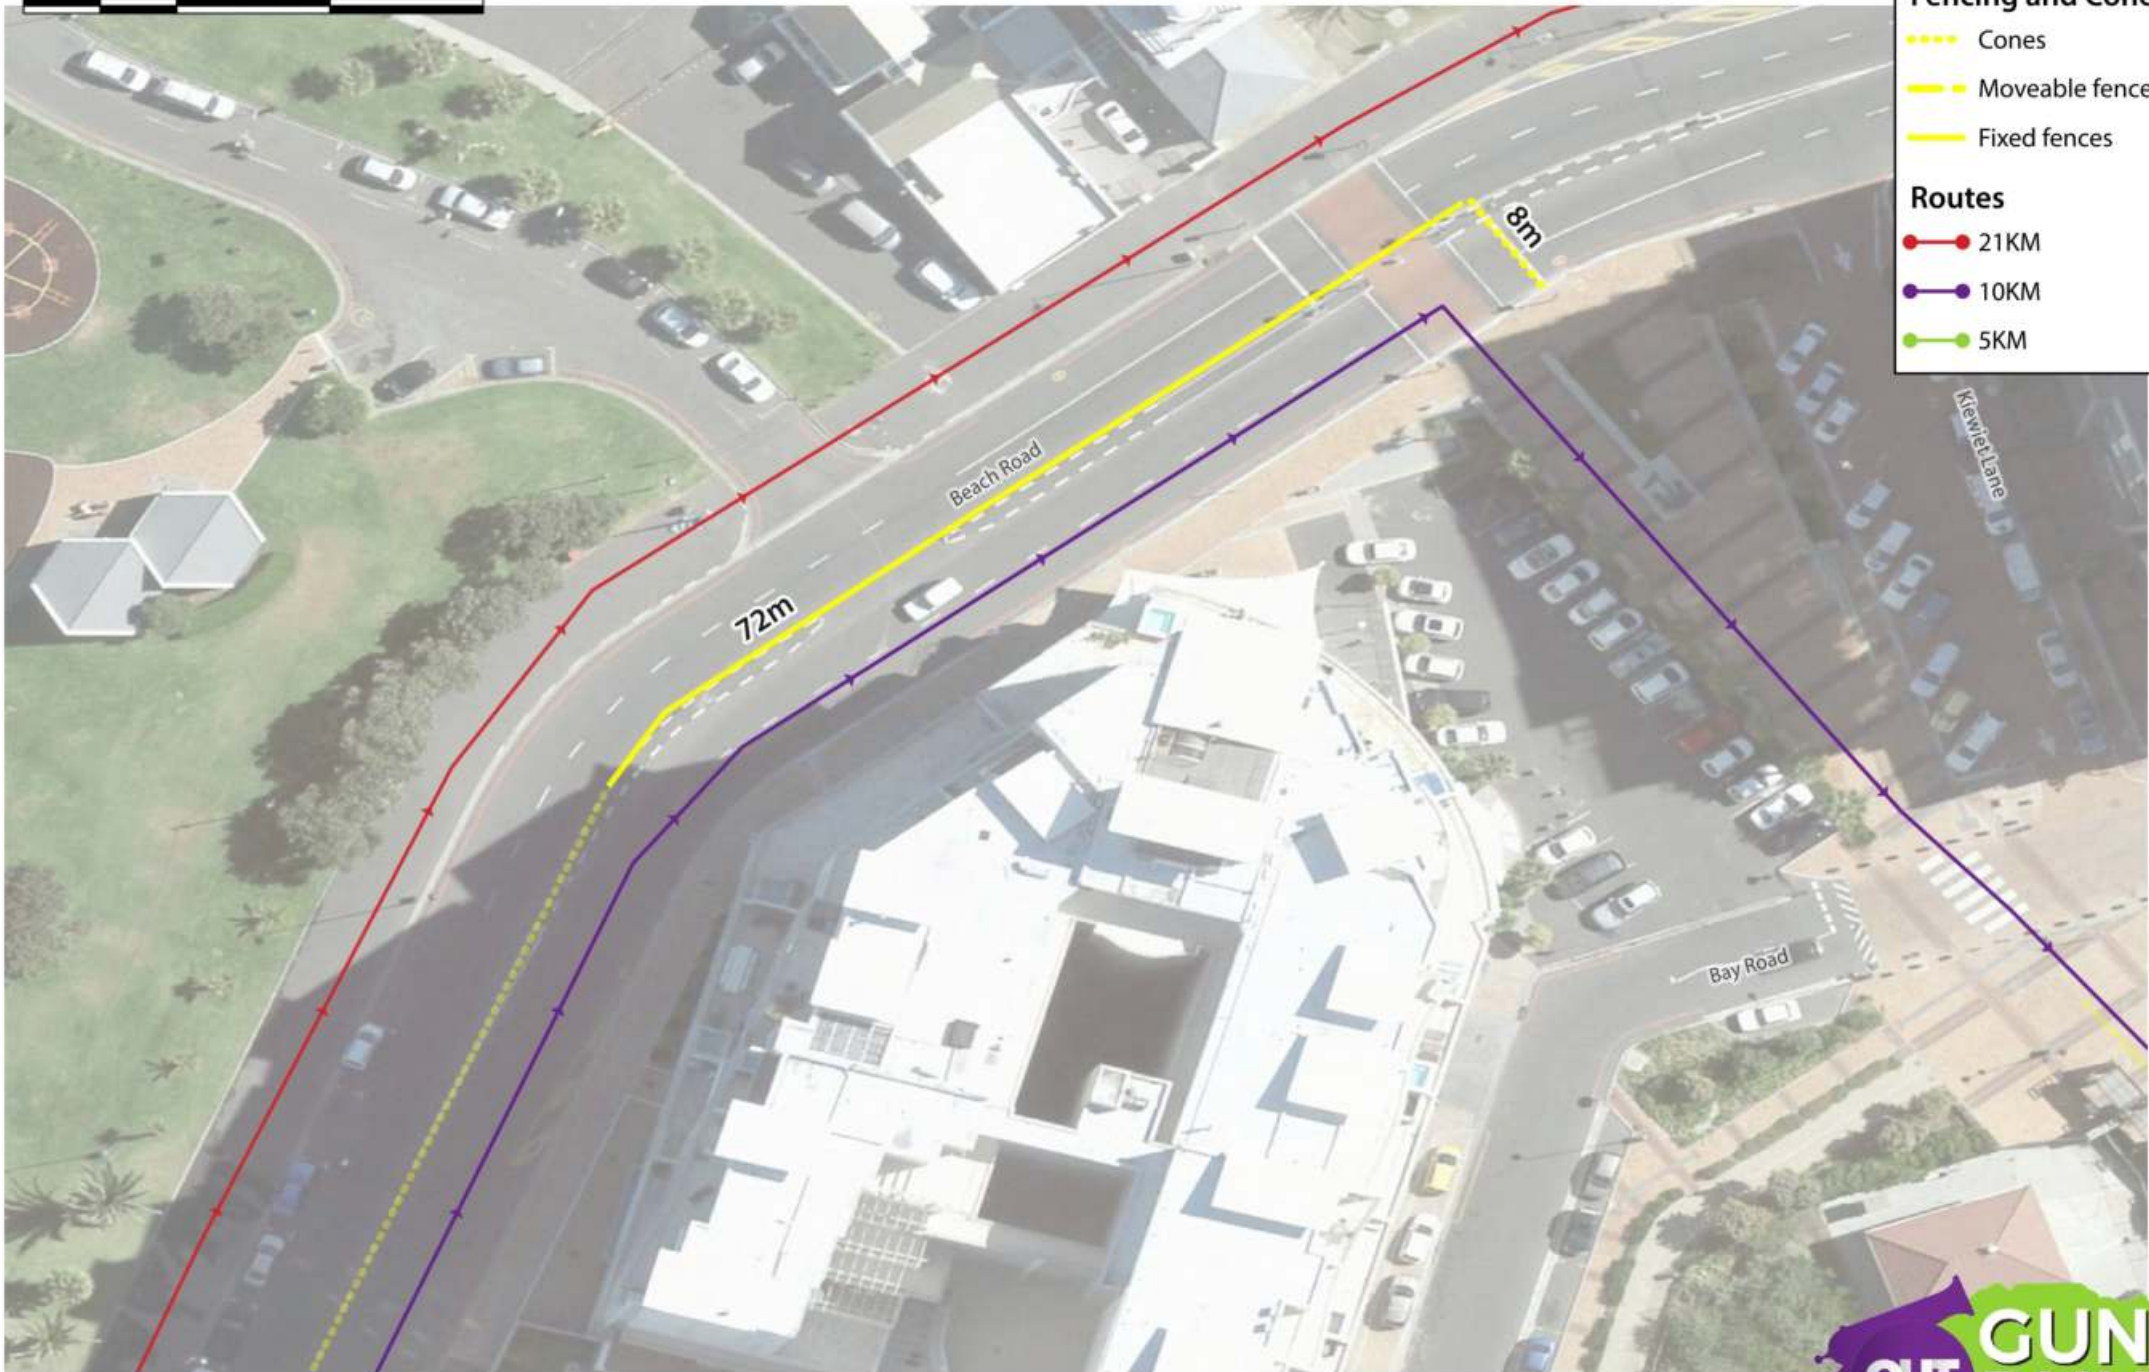

**Routes**

- 21KM
- 10KM
- 5KM

**FENCING: 5KM Finish**

Sunday, 20 October 2019

**Fencing and Cones**

- ..... Cones
- Moveable fences
- Fixed fences

**Routes**

- 21KM
- 10KM
- 5KM

**FENCING: Beach Road towards Lighthouse**

Sunday, 20 October 2019

**Fencing and Cones**

- ⋯ Cones
- Moveable fences
- Fixed fences

**Routes**

- 21KM
- 10KM
- 5KM

**FENCING: Beach & Beach**

Sunday, 20 October 2019