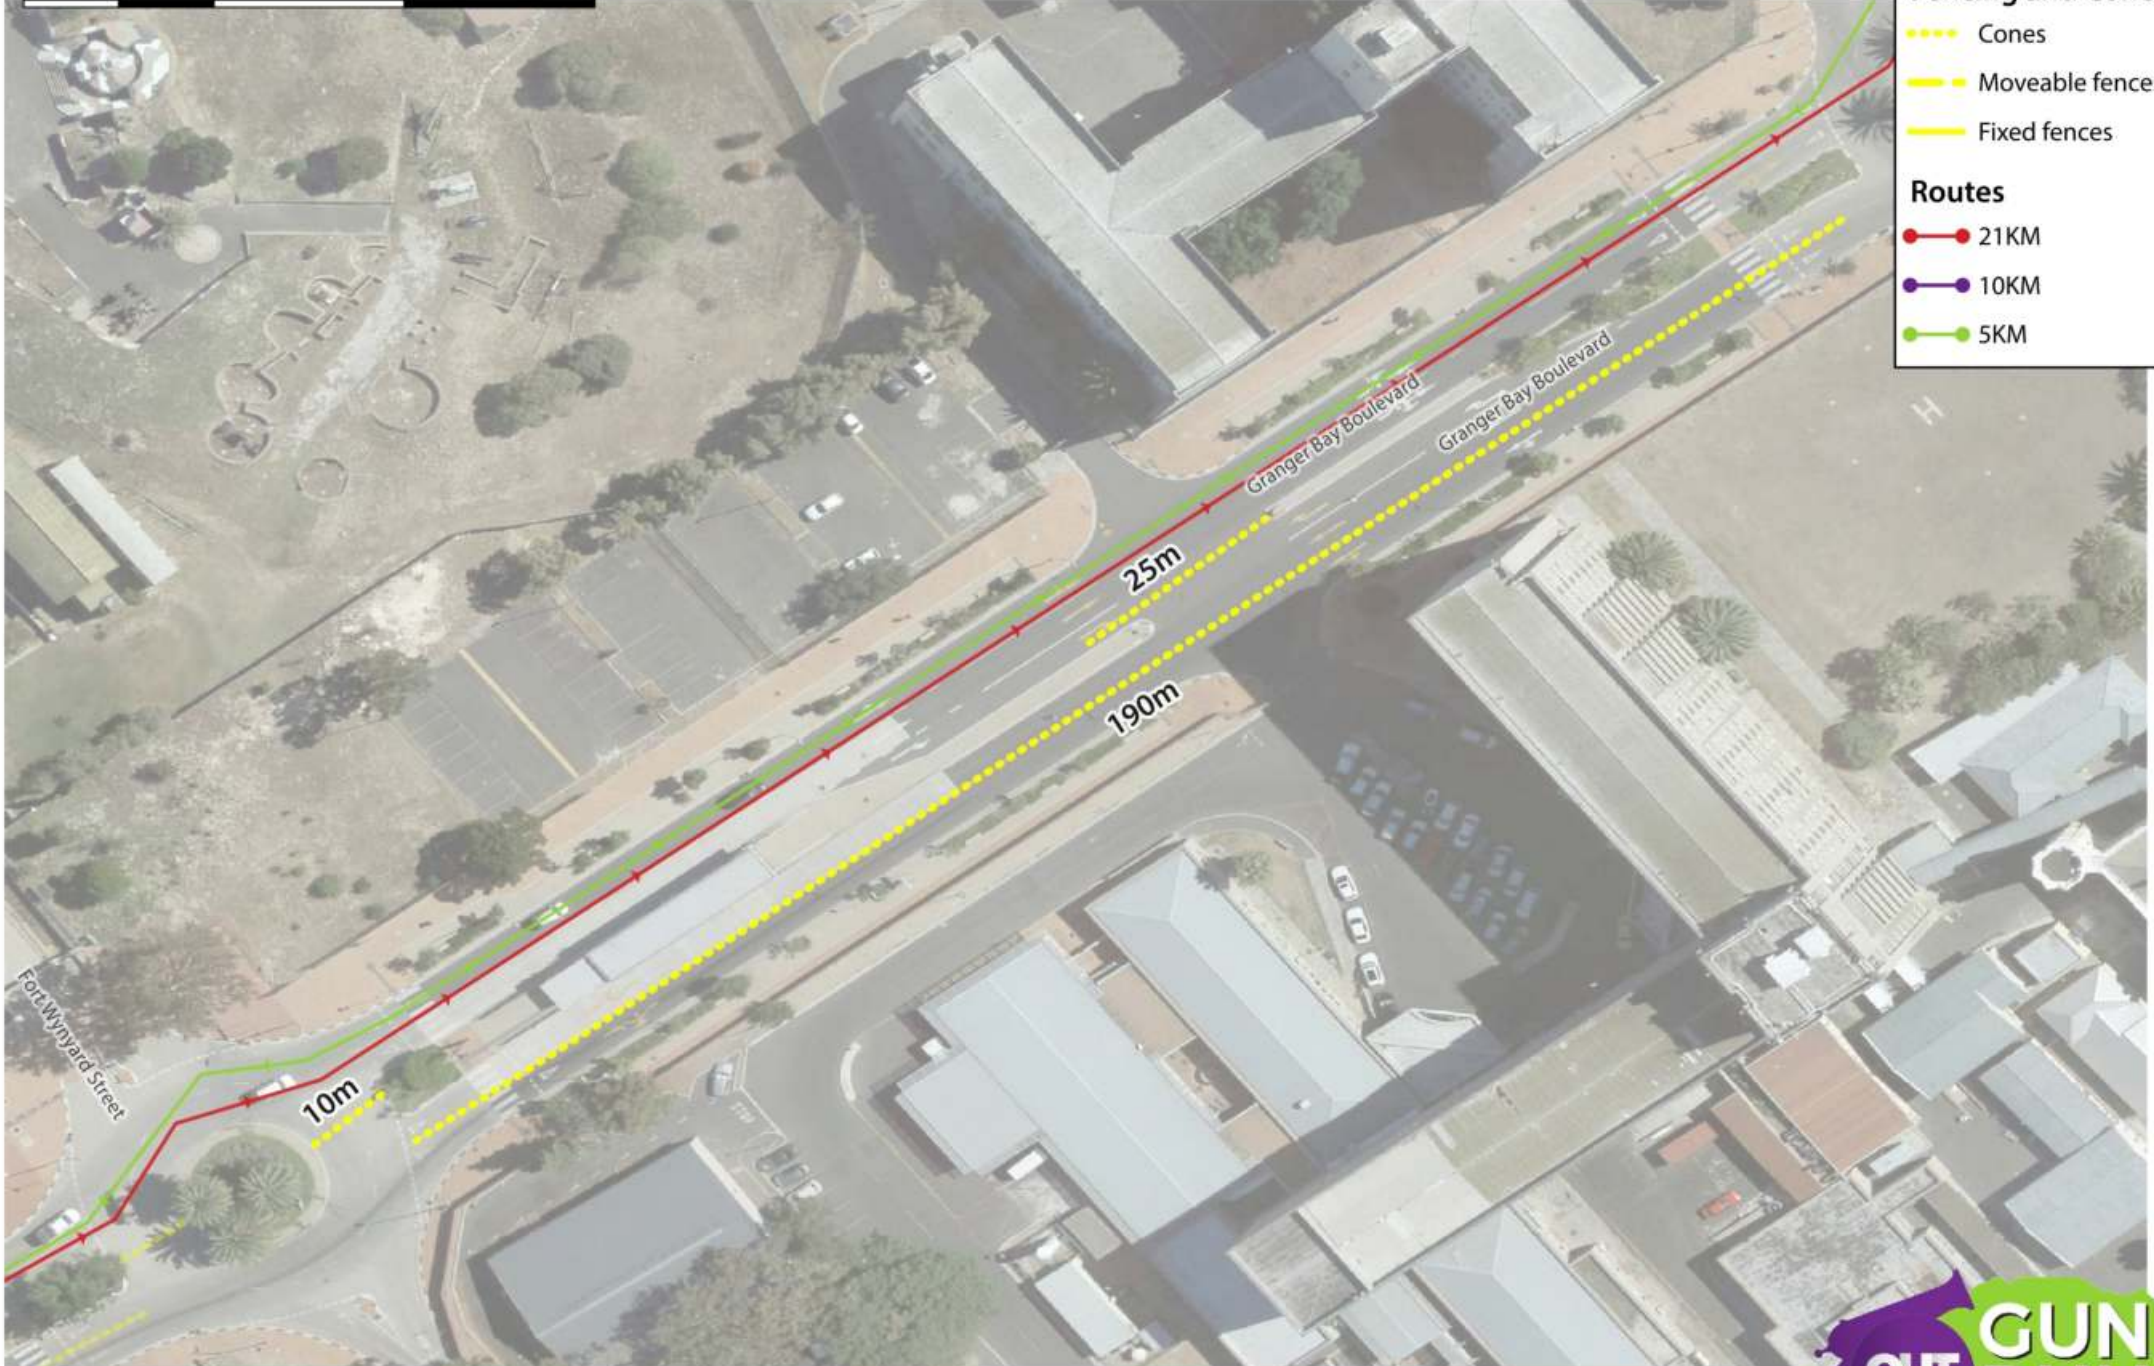

Sunday, 20 October 2019

10 0 10 20 m

FENCING: Corner of Beach Road & Fritz Sonnenberg

Sunday, 20 October 2019

**Fencing and Cones**

- ..... Cones
- - - - Moveable fences
- Fixed fences

**Routes**

- 21KM
- 10KM
- 5KM

40 0 40 80 m

**Fencing and Cones**

- ..... Cones
- - - - Moveable fences
- Fixed fences

**Routes**

- 21KM
- 10KM
- 5KM

**FENCING: Granger Bay Boulevard (Fort Wynyard Street to Fritz Sonnenberg)**

Sunday, 20 October 2019

20 0 20 40 m

**Fencing and Cones**

- ..... Cones
- Moveable fences
- Fixed fences

**Routes**

- 21KM
- 10KM
- 5KM

**FENCING: Granger Bay Boulevard & Fritz Sonnenberg**

Sunday, 20 October 2019

**Fencing and Cones**