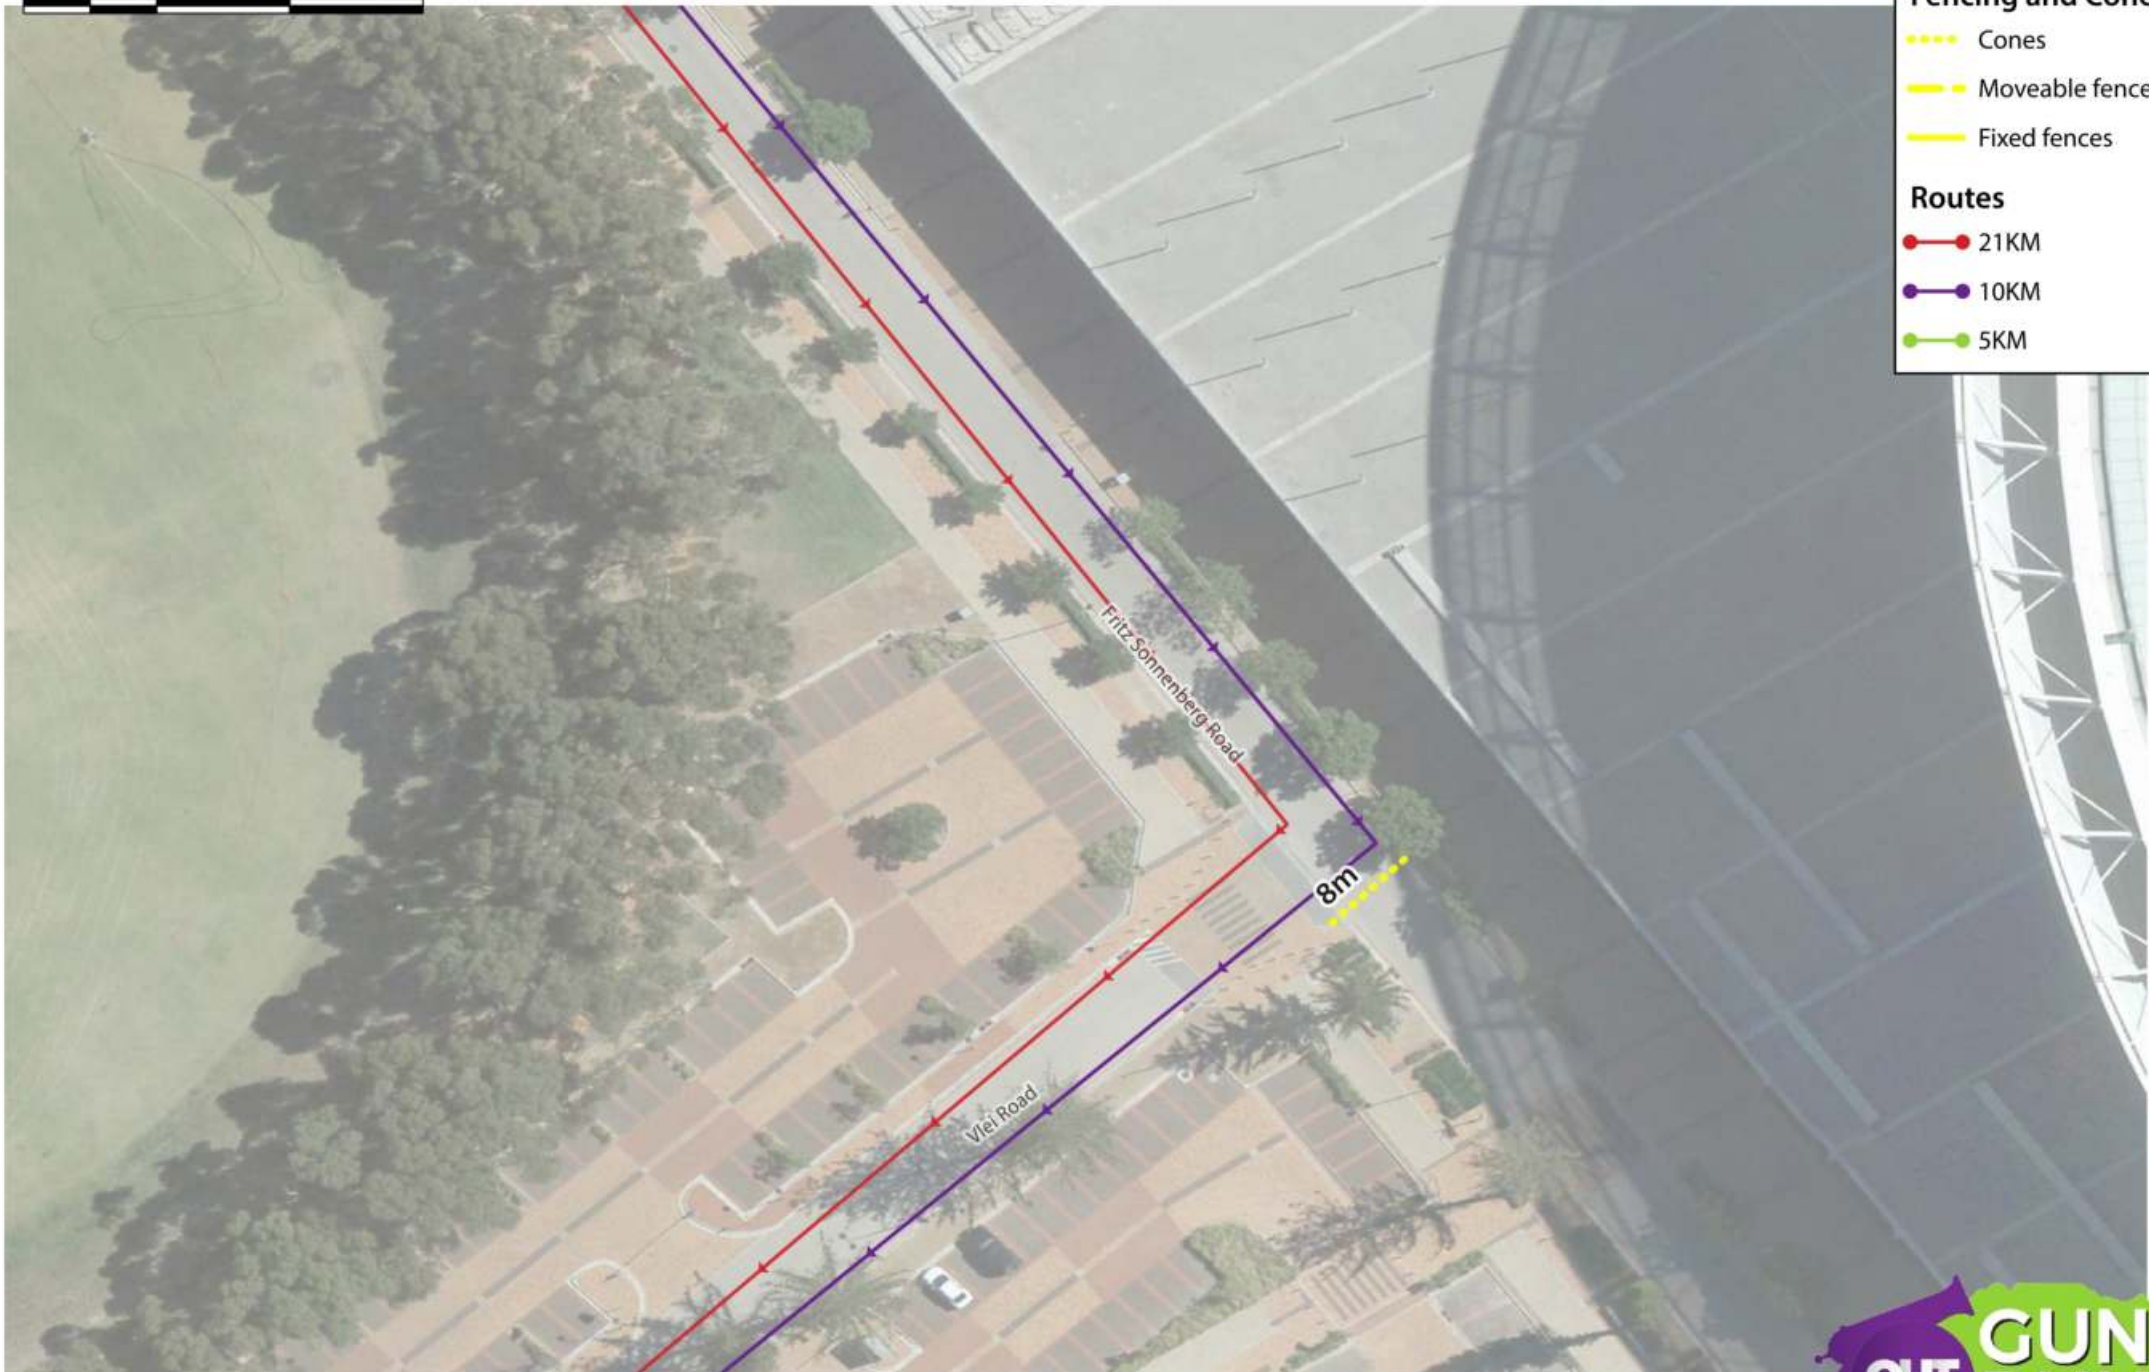

**Fencing and Cones**

- ..... Cones
- Moveable fences
- Fixed fences

**Routes**

- 21KM
- 10KM
- 5KM

**Fencing and Cones**

- Cones
- Moveable fences
- Fixed fences

**Routes**

- 21KM
- 10KM
- 5KM

FENCING: Main Road (York Road to Pine Road)

Sunday, 20 October 2019

FENCING: Main Road (Clyde Road to Three Anchor Bay Boulevard)

Sunday, 20 October 2019

10 0 10 20 m

**Fencing and Cones**

- ..... Cones
- - - - Moveable fences
- Fixed fences