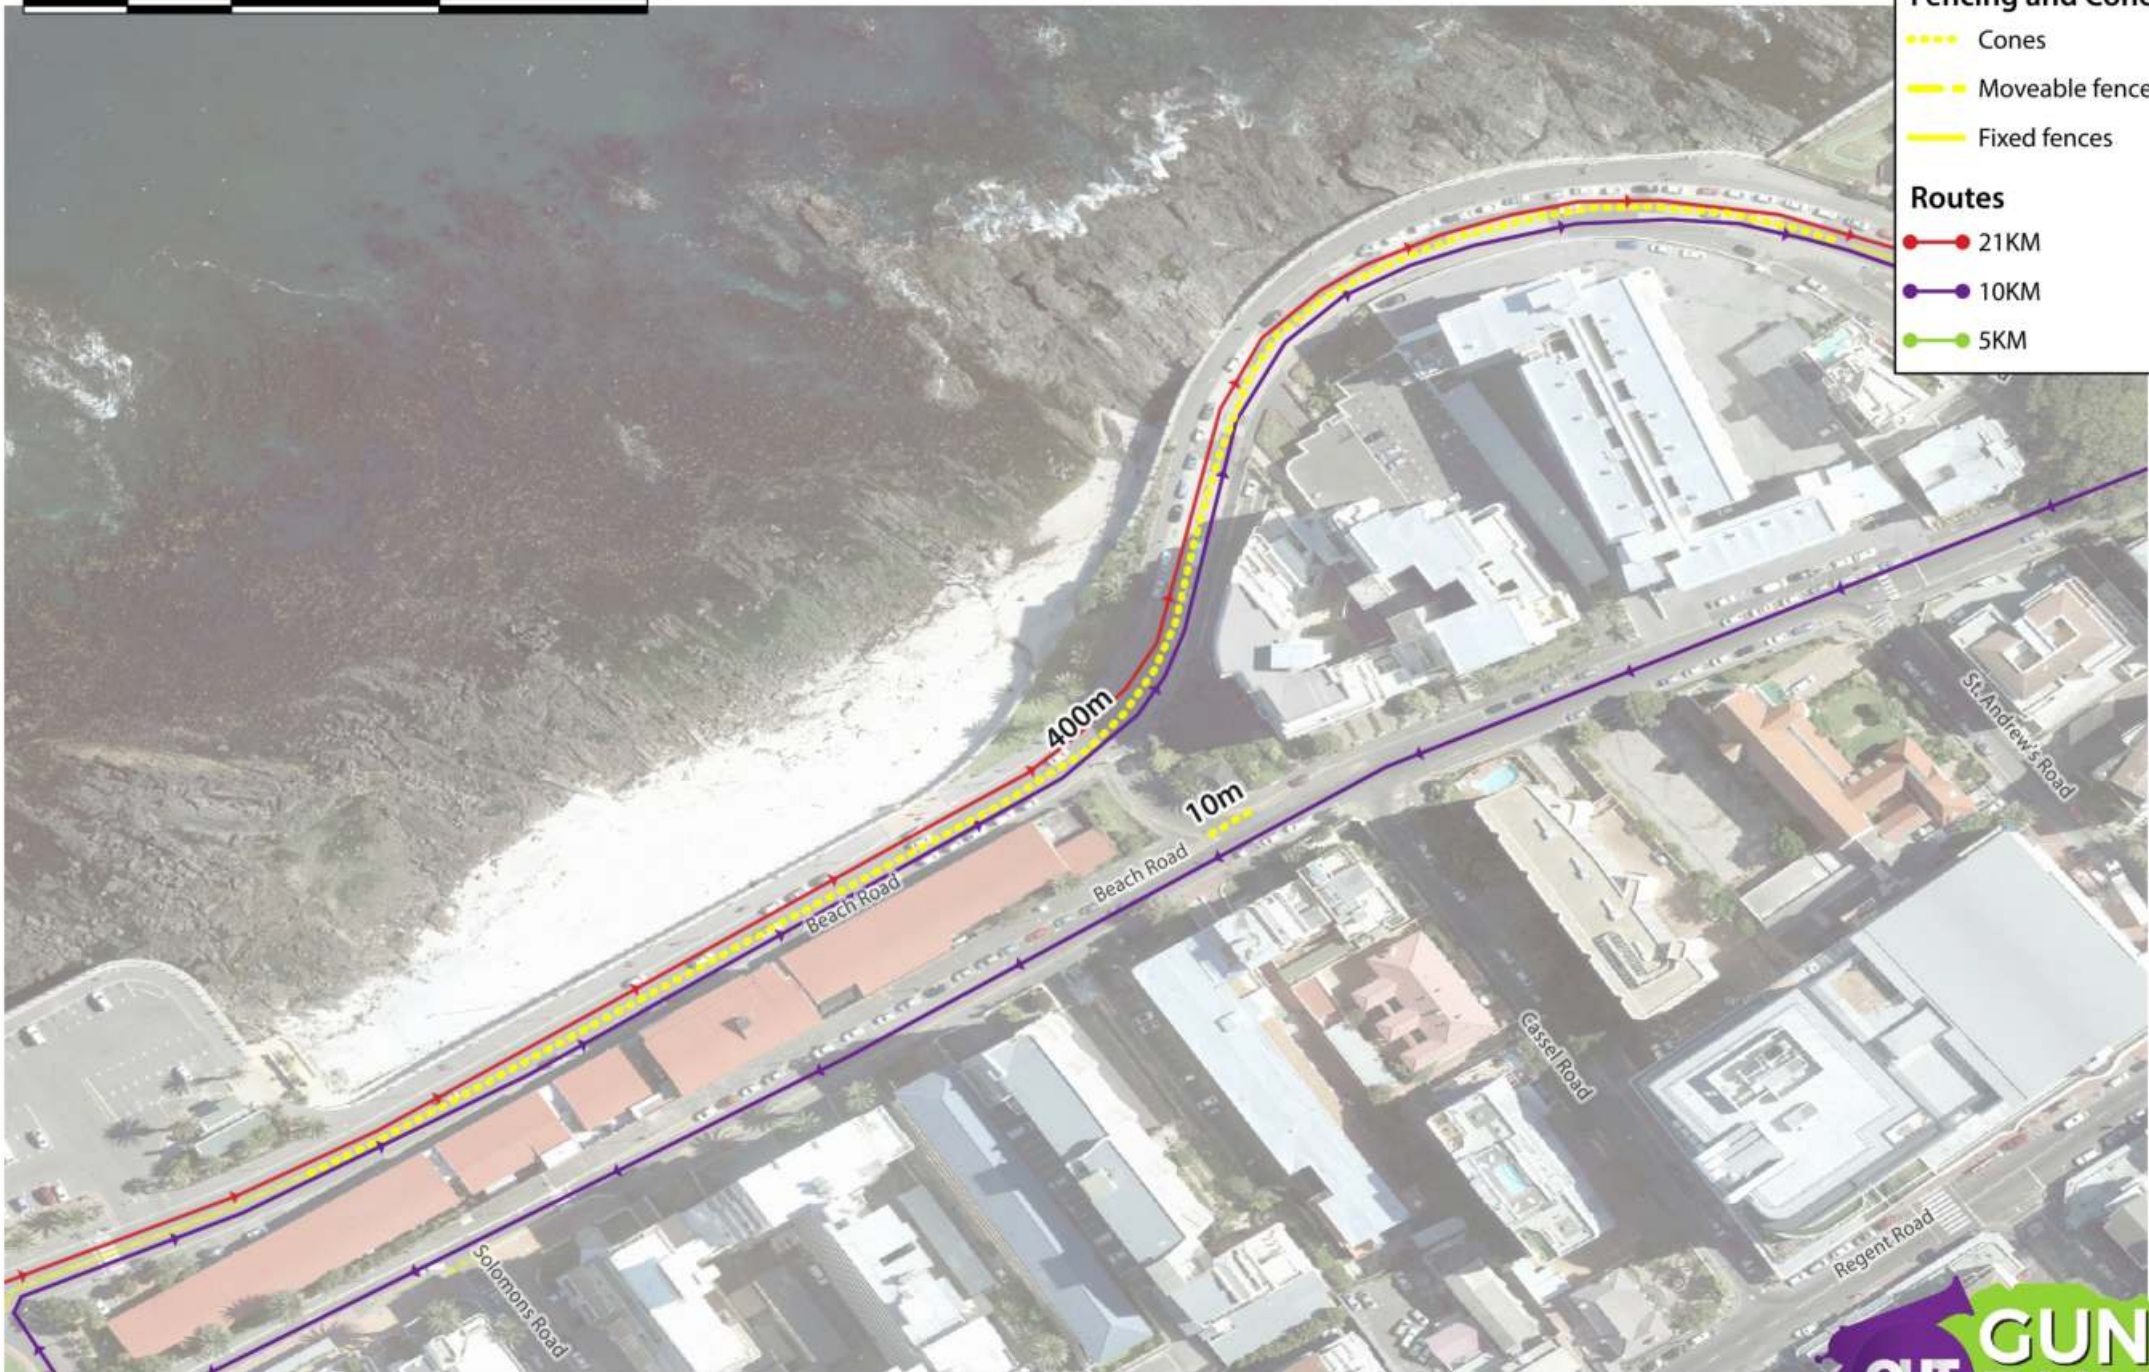

Sunday, 20 October 2019

10 0 10 20 m

**Fencing and Cones**

- Cones
- Moveable fences
- Fixed fences

**Routes**

- 21KM
- 10KM
- 5KM

**FENCING: Beach & Surf**

Sunday, 20 October 2019

**Fencing and Cones**

- ..... Cones
- Moveable fences
- Fixed fences

**Routes**

- 21KM
- 10KM
- 5KM

**FENCING: Queens Road Circle to Pools**

Sunday, 20 October 2019

10 0 10 20 m

**FENCING: Queens Road Circle**

Sunday, 20 October 2019

**Fencing and Cones**

- ..... Cones
- Moveable fences
- Fixed fences

**Routes**

- 21KM
- 10KM
- 5KM

FENCING: Seacliff Road

Sunday, 20 October 2019

60 0 60 120 m