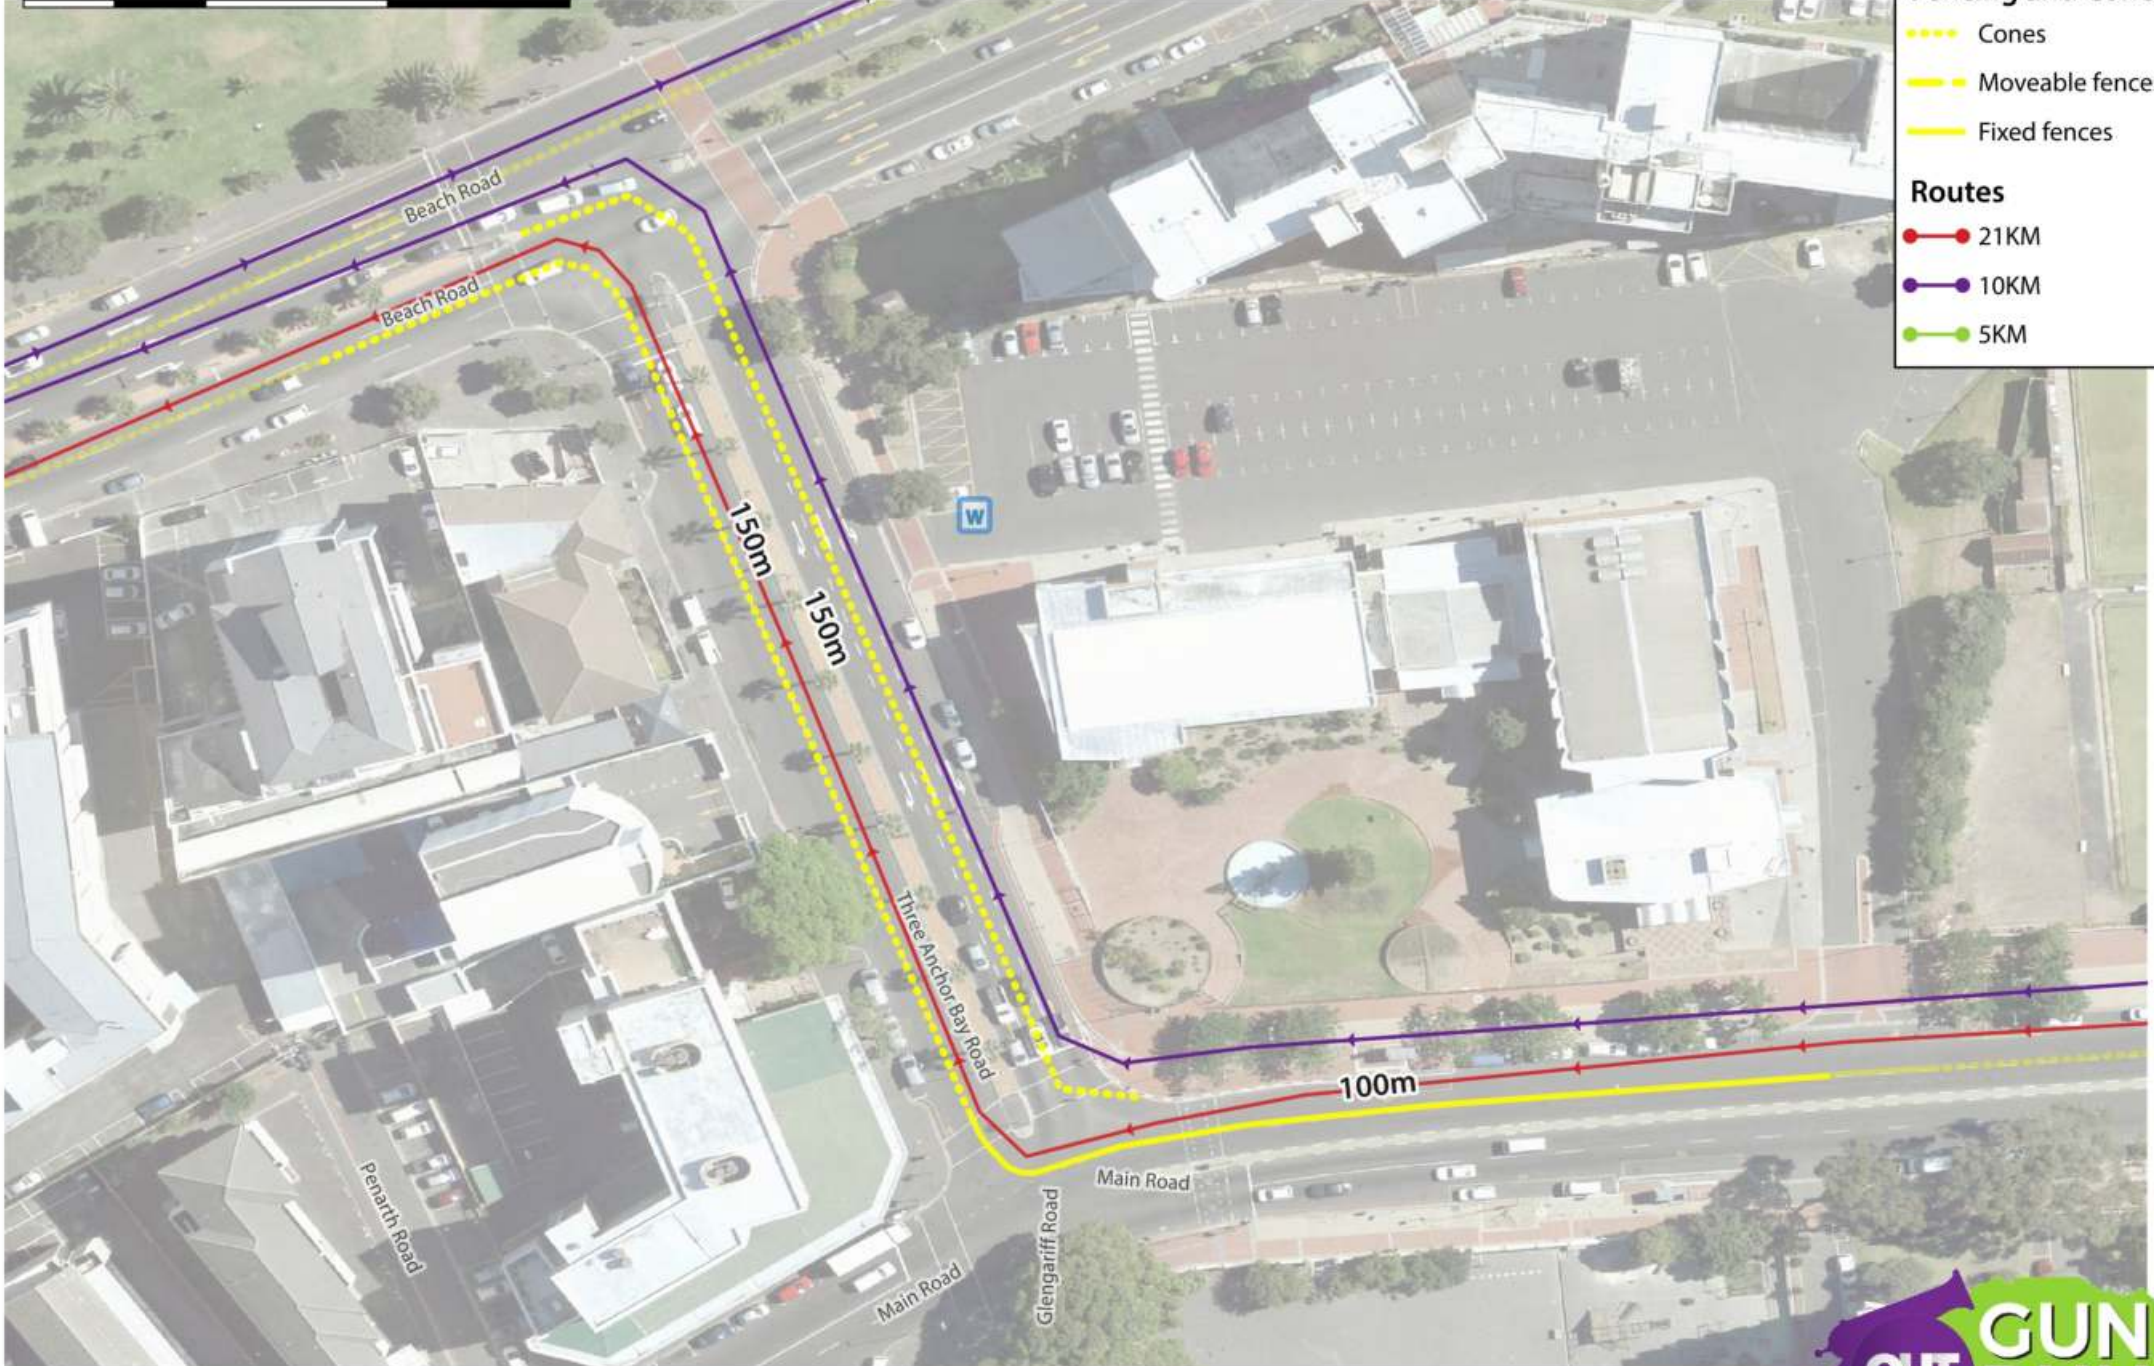

**FENCING: Beach Road towards Lighthouse**

Sunday, 20 October 2019

**Fencing and Cones**

- ⋯ Cones
- Moveable fences
- Fixed fences

**Routes**

- 21KM
- 10KM
- 5KM

**FENCING: Beach & Beach**

Sunday, 20 October 2019

20 0 20 40 m

**Fencing and Cones**

- ..... Cones
- - - - Moveable fences
- Fixed fences

**Routes**

- 21KM
- 10KM
- 5KM

**FENCING: Three Anchor Bay Boulevard**

Sunday, 20 October 2019

**Fencing and Cones**