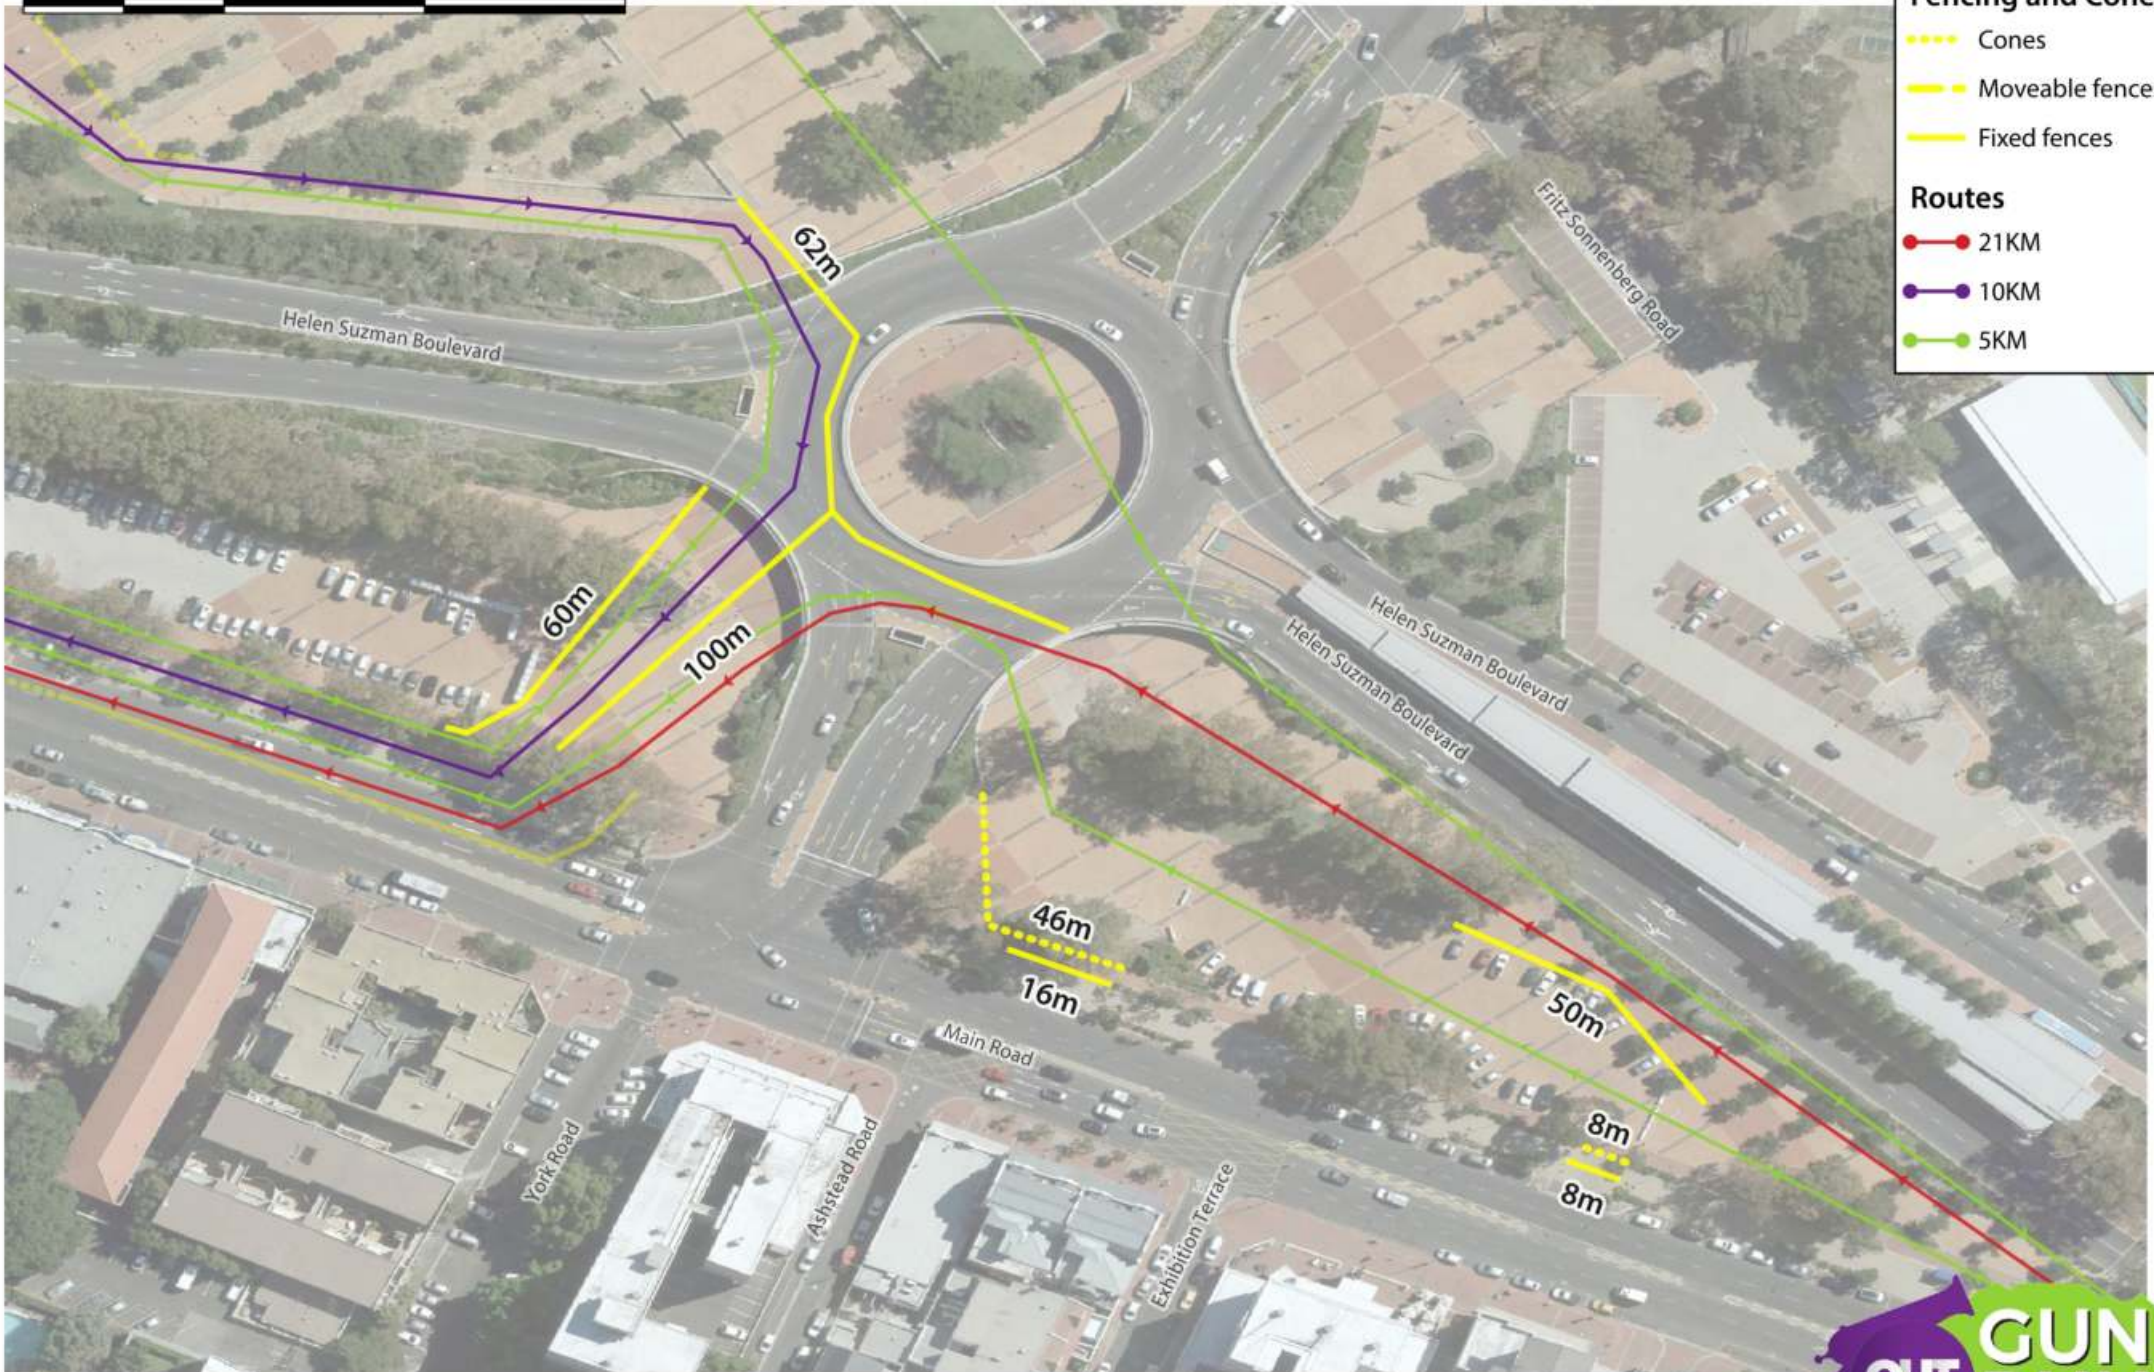

30 0 30 60 m

Fencing and Cones

- Cones
- Moveable fences
- Fixed fences

Routes

- 21KM
- 10KM
- 5KM

FENCING: Underpass

Sunday, 20 October 2019