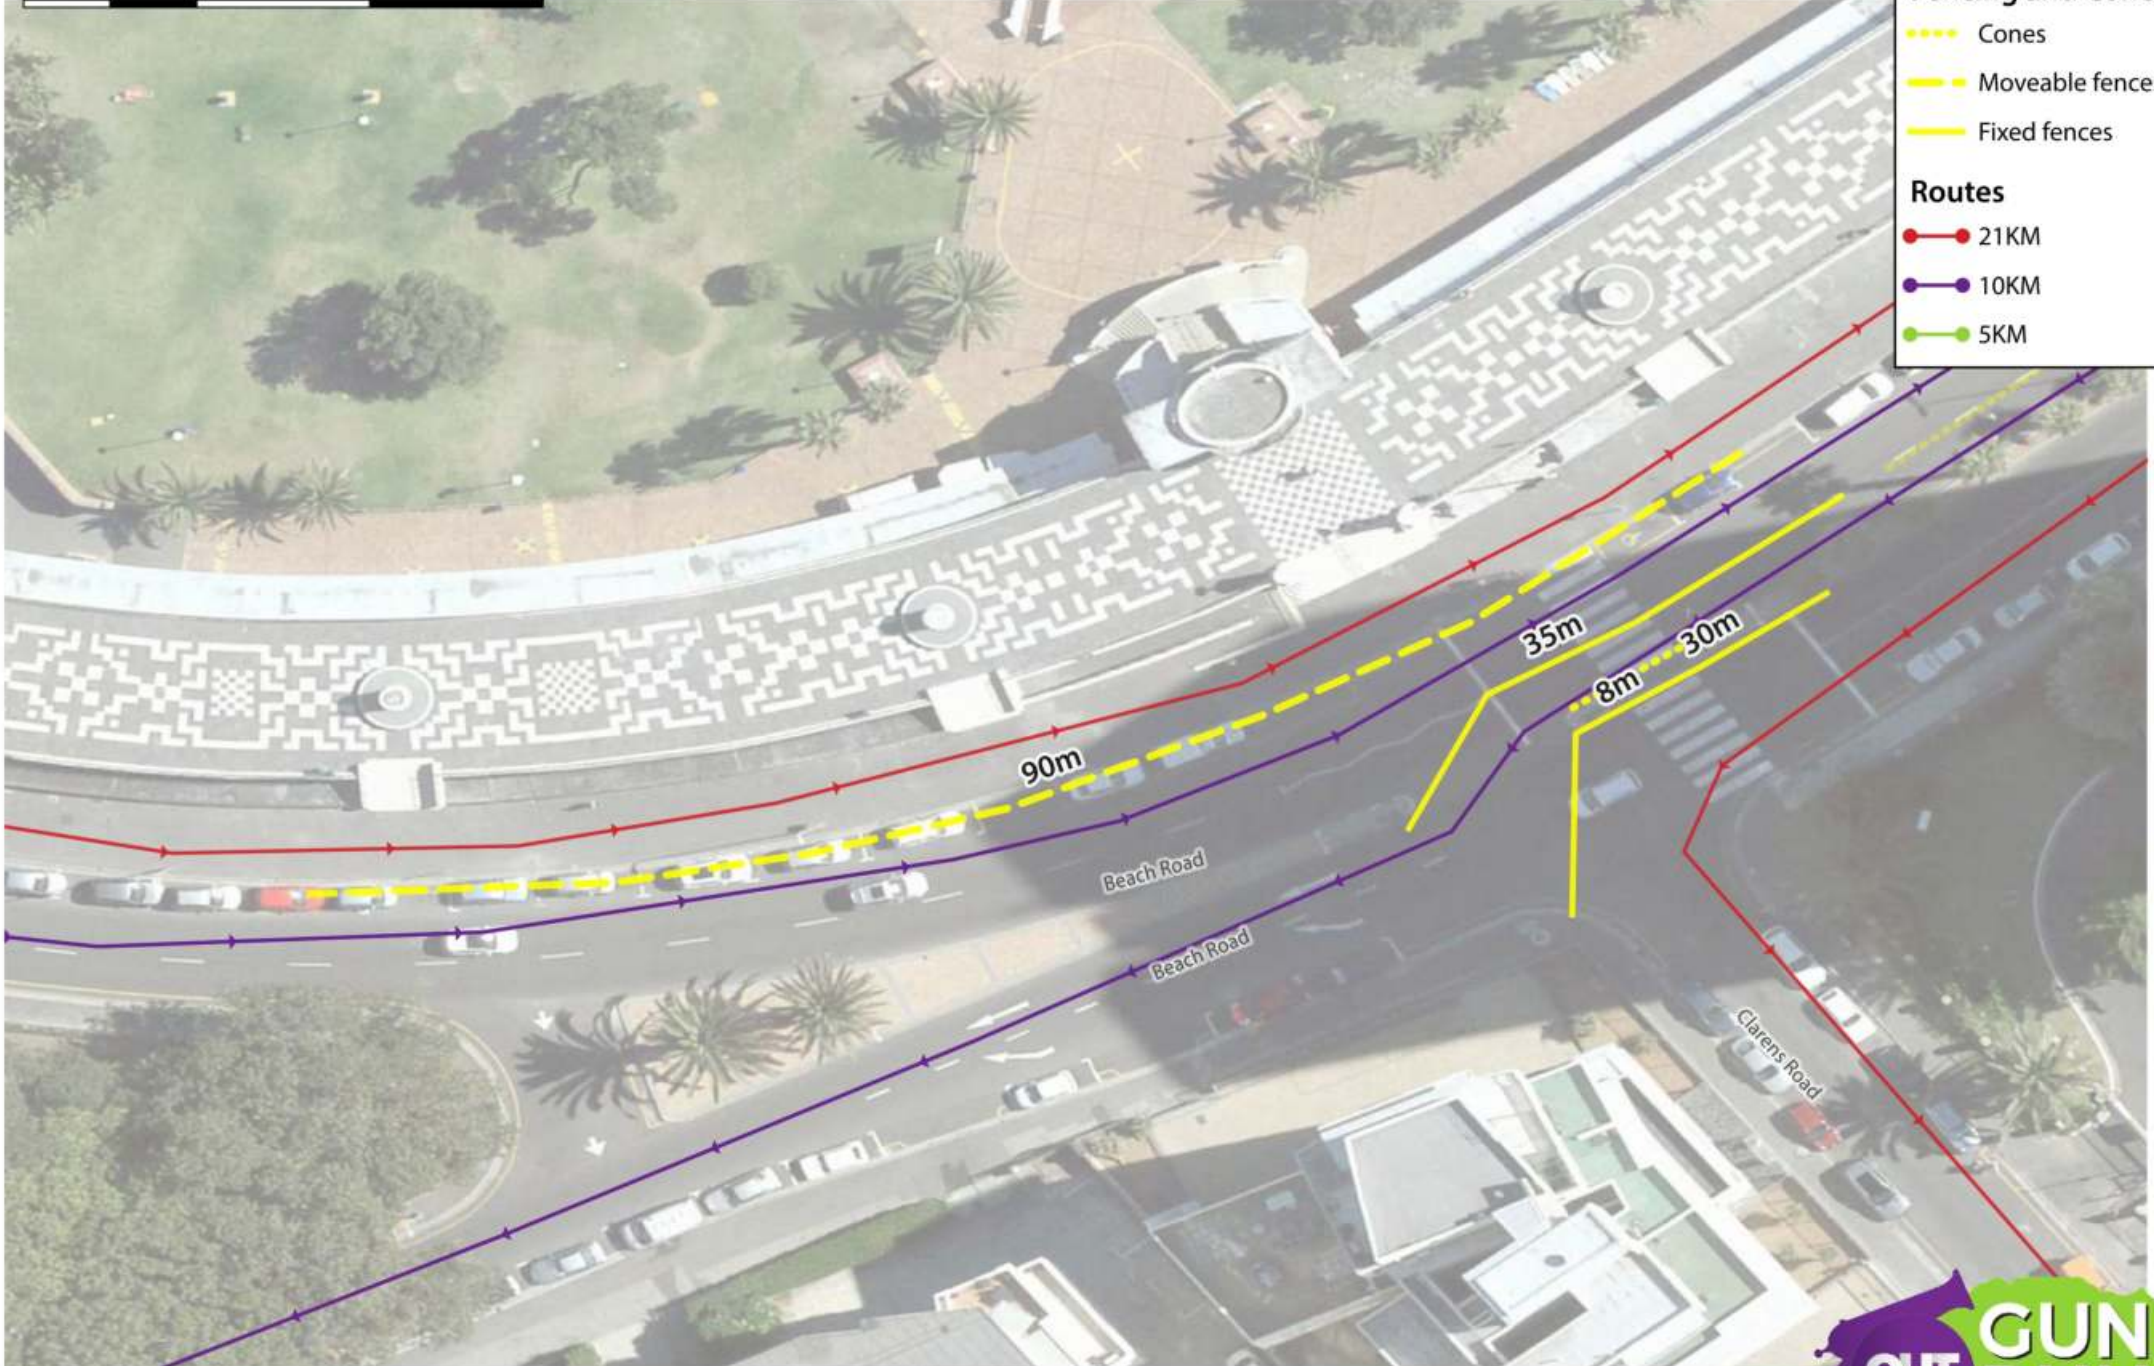

Routes

- 21KM
- 10KM
- 5KM

FENCING: Pavilion Food Court

Sunday, 20 October 2019

10 0 10 20 m

Fencing and Cones

- Cones
- Moveable fences
- Fixed fences

Routes

- 21KM
- 10KM
- 5KM

FENCING: Beach & Clarens

Sunday, 20 October 2019

10 0 10 20 m

Fencing and Cones

- Cones
- Moveable fences
- Fixed fences

Routes

- 21KM
- 10KM
- 5KM

FENCING: Beach & Surf

Sunday, 20 October 2019

Fencing and Cones

- Cones
- Moveable fences
- Fixed fences

Routes

- 21KM
- 10KM
- 5KM

10 0 10 20 m

FENCING: Queens Road Circle

Sunday, 20 October 2019

10 0 10 20 m

Fencing and Cones

- Cones
- - - - Moveable fences
- Fixed fences

Routes

- 21KM
- 10KM
- 5KM

FENCING: Seacliff Road

Sunday, 20 October 2019