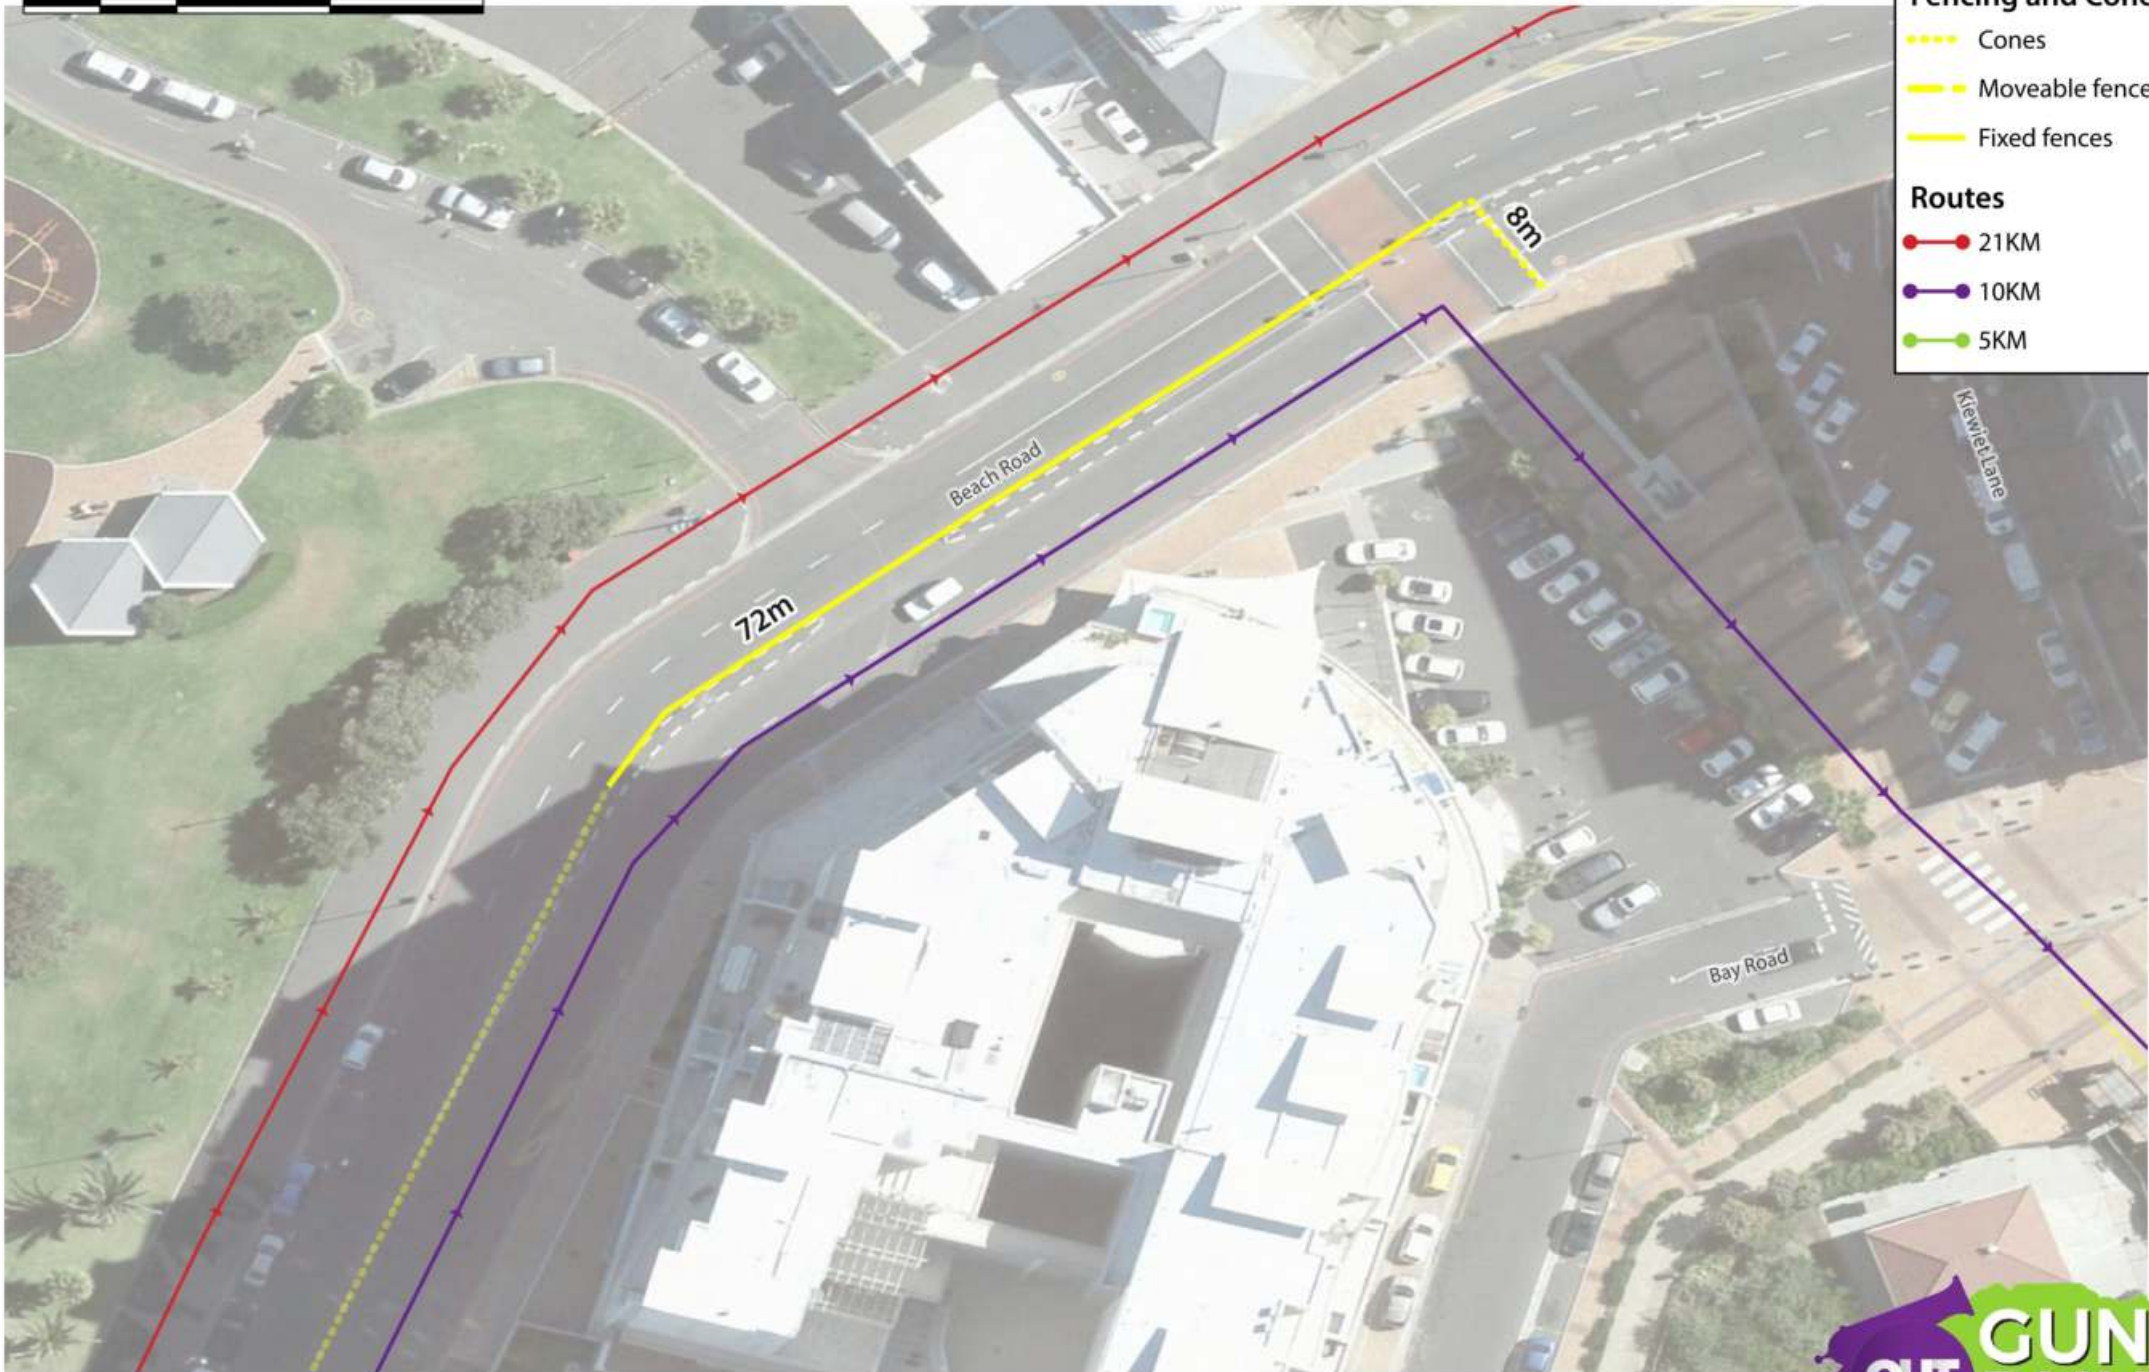

Fencing and Cones

- Cones
- Moveable fences
- Fixed fences

Routes

- 21KM
- 10KM
- 5KM