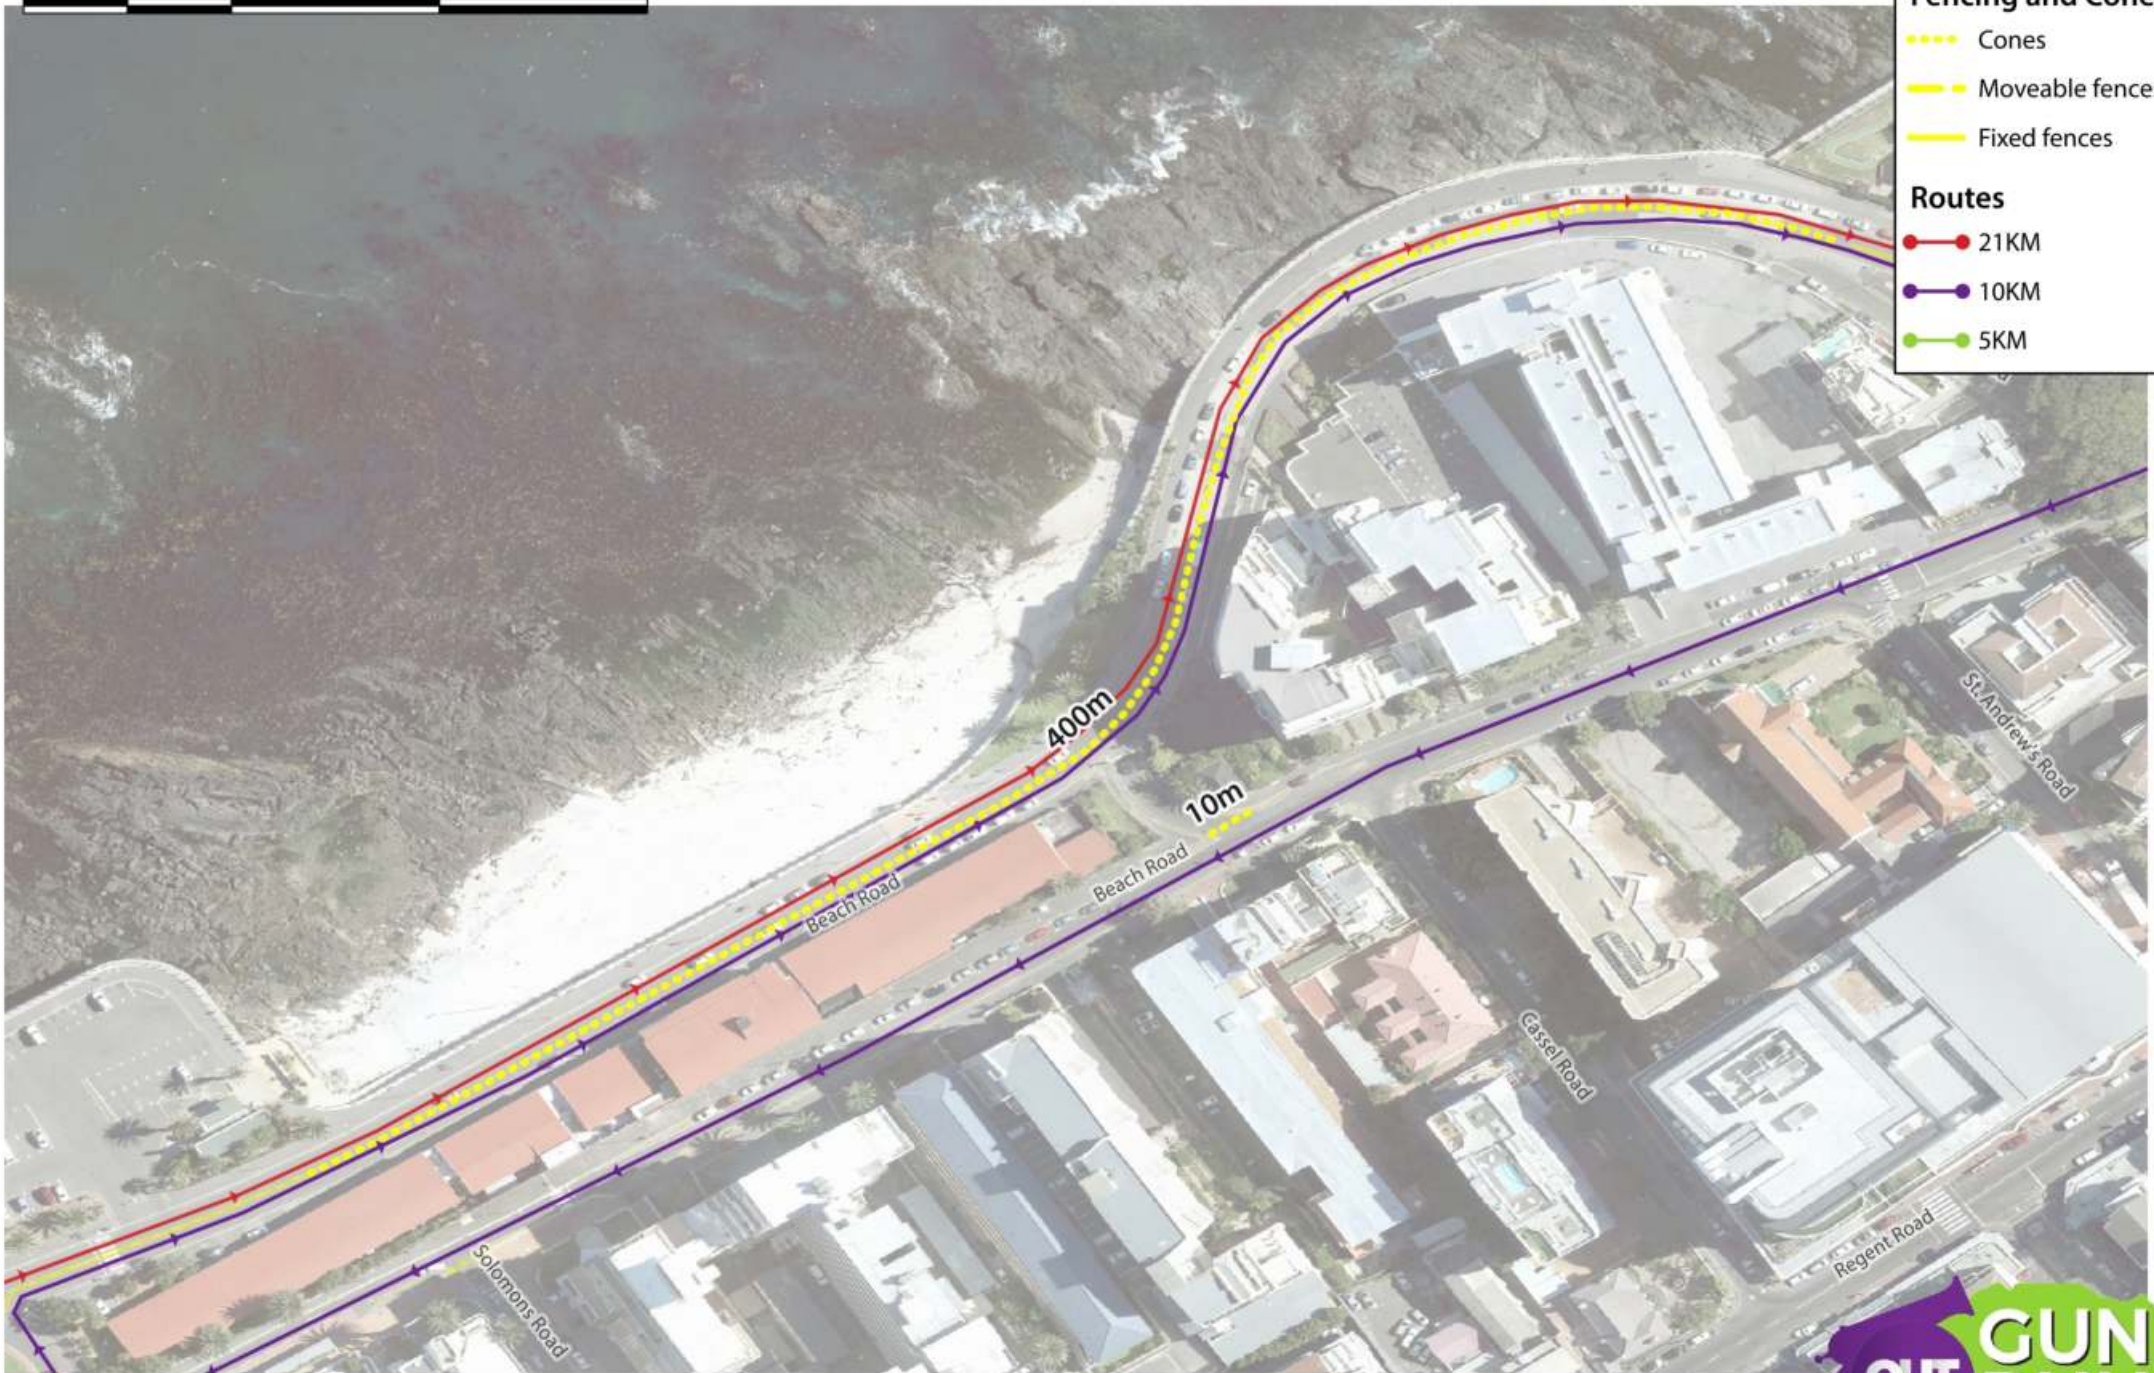

FENCING: Beach & Surf

Sunday, 20 October 2019

Fencing and Cones

- Cones
- Moveable fences
- Fixed fences

Routes

- 21KM
- 10KM
- 5KM

10 0 10 20 m

FENCING: Queens Road Circle

Sunday, 20 October 2019

10 0 10 20 m

Fencing and Cones

- Cones
- - - - Moveable fences
- Fixed fences

Routes

- 21KM
- 10KM
- 5KM

FENCING: Seacliff Road

Sunday, 20 October 2019