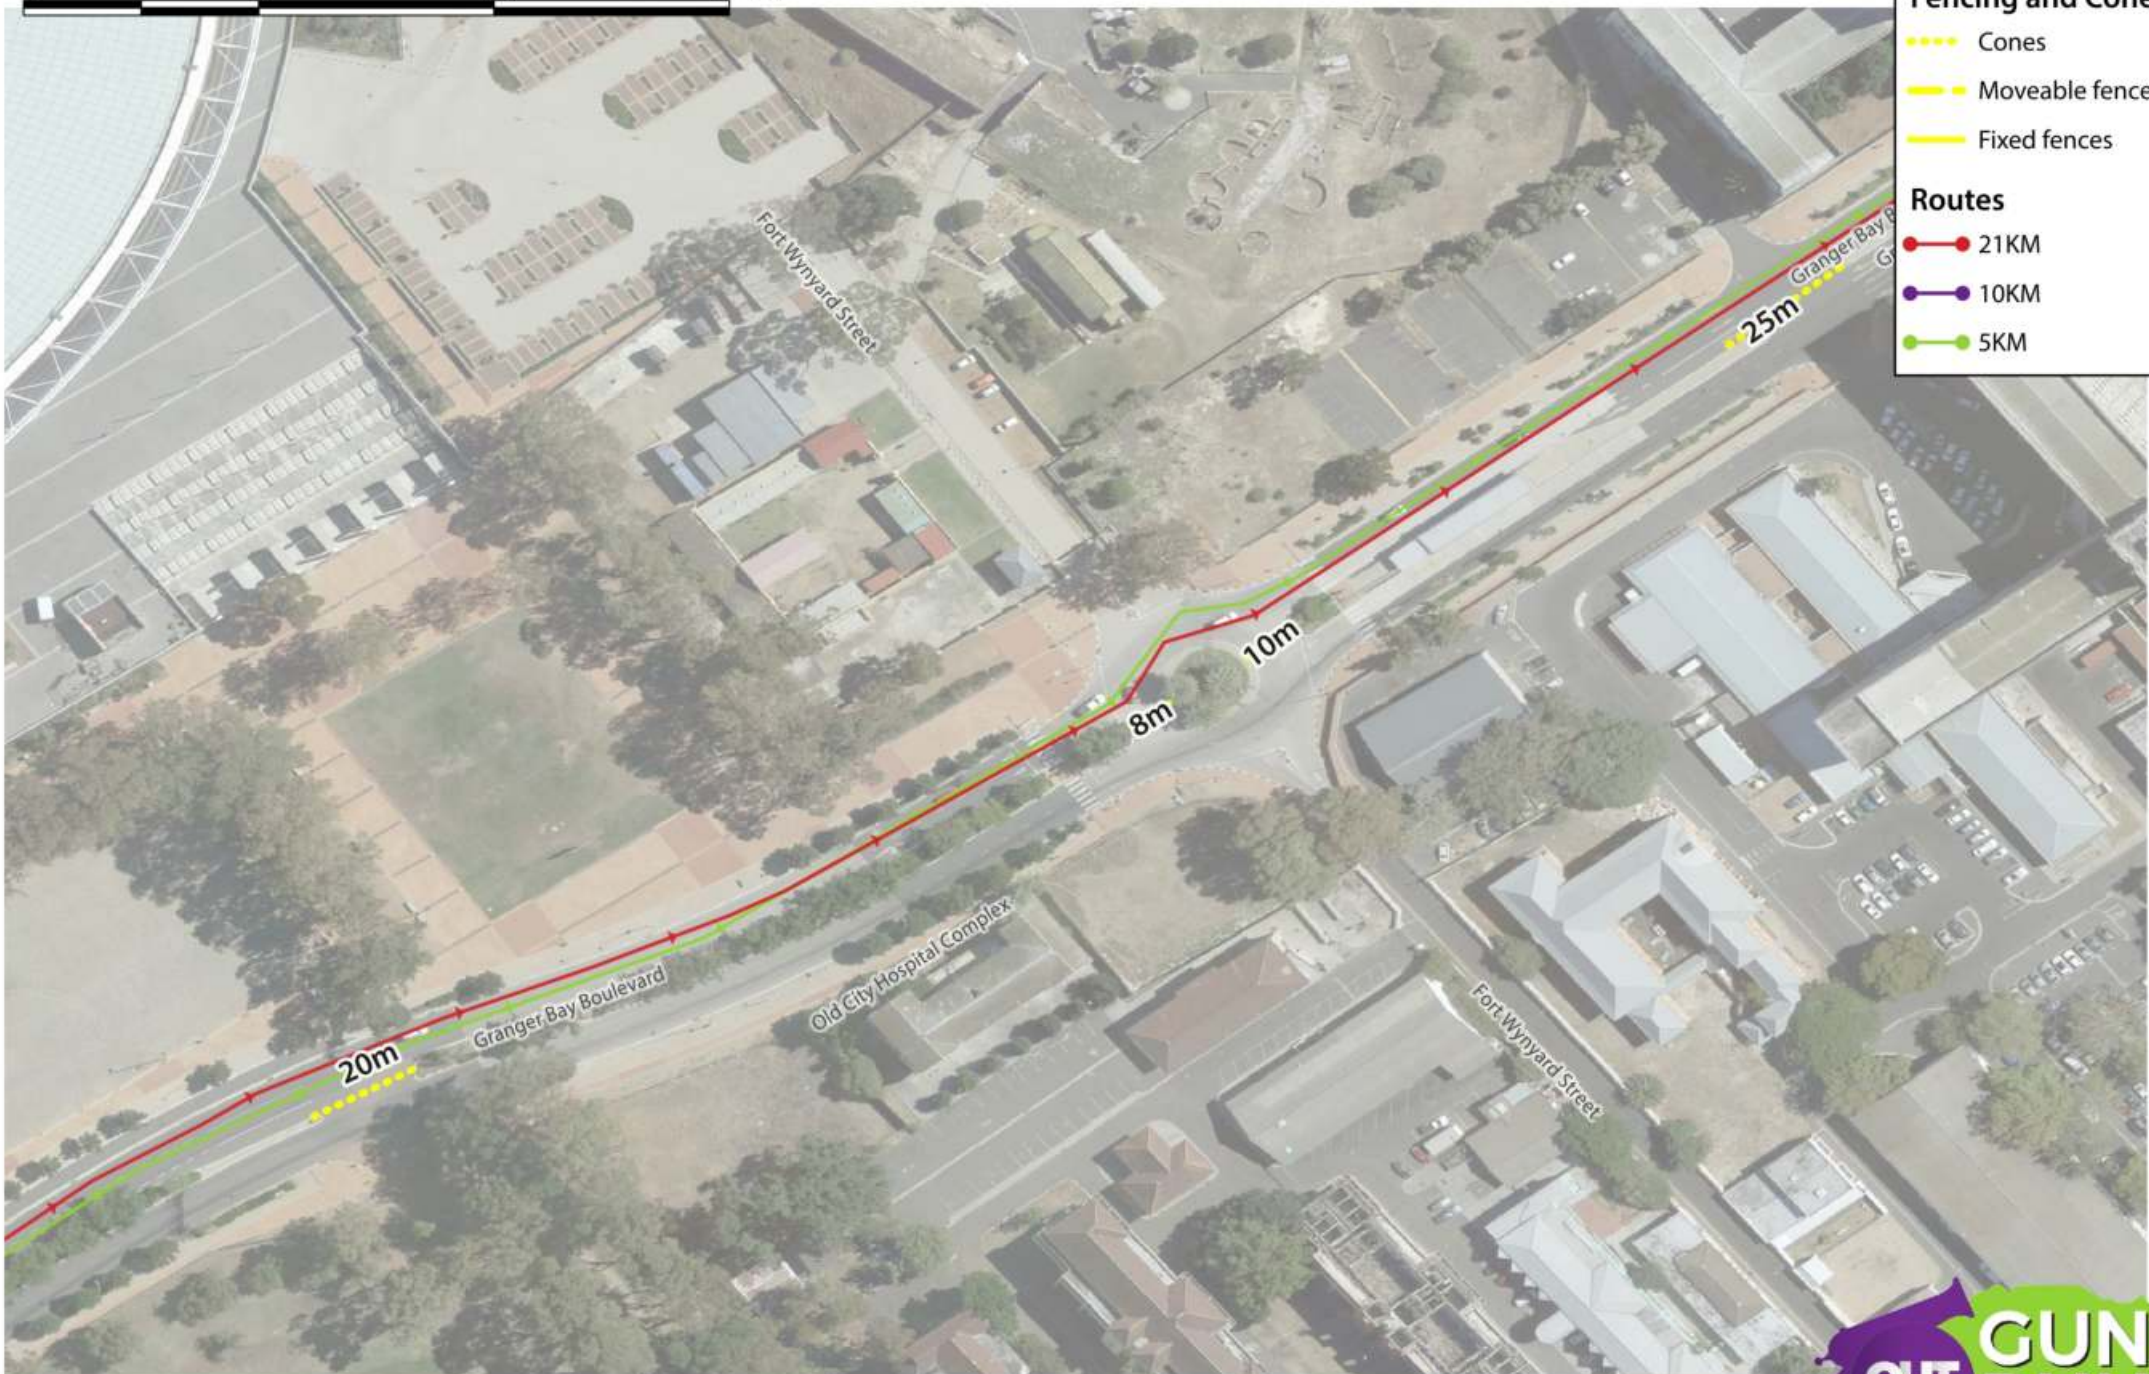

Fencing and Cones

- Cones
- Moveable fences
- Fixed fences

Routes

- 21KM
- 10KM
- 5KM

10 0 10 20 m

FENCING: Corner of Beach & Fritz Sonnenberg

Sunday, 20 October 2019

40 0 40 80 m

FENCING: Granger Bay Boulevard

Sunday, 20 October 2019

10 0 10 20 m

Fencing and Cones

- Cones
- Moveable fences
- Fixed fences

Routes

- 21KM
- 10KM
- 5KM

100 0 100 200 m