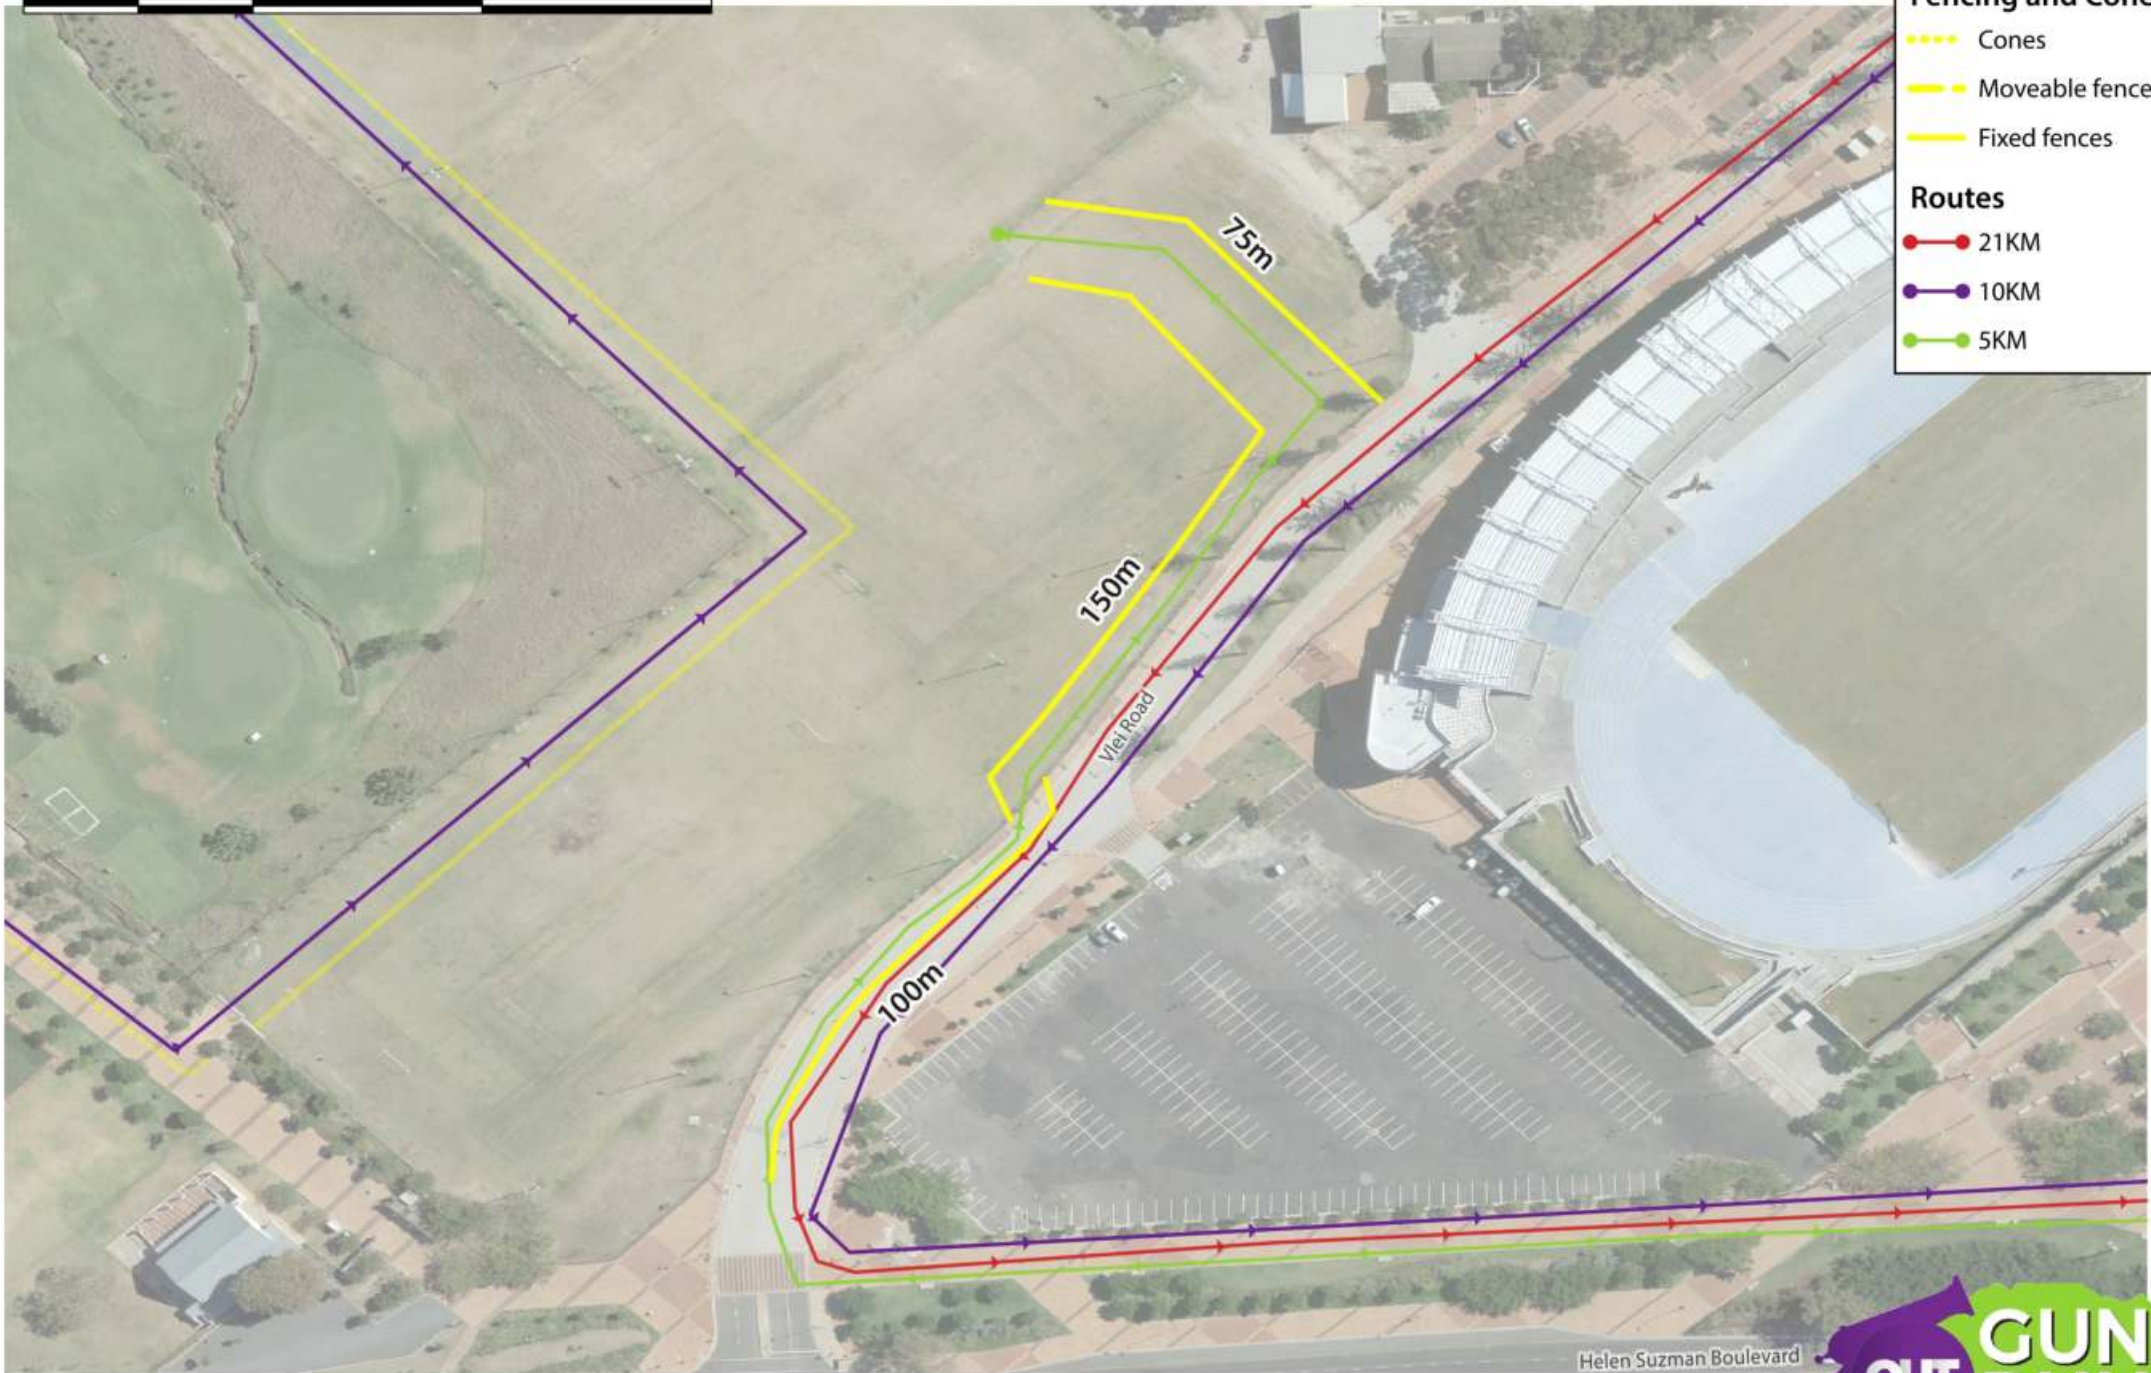

Routes

- 21KM
- 10KM
- 5KM

FENCING: Fan Walk by Vlei Road

Sunday, 20 October 2019

10 0 10 20 m

Fencing and Cones

- Cones
- Moveable fences
- Fixed fences

Routes

- 21KM
- 10KM
- 5KM

20 0 20 40 m

Fencing and Cones

- Cones
- - - - Moveable fences
- Fixed fences

Routes

- 21KM
- 10KM
- 5KM

100 0 100 200 m

40 0 40 80 m

Routes

- 21KM
- 10KM
- 5KM

FENCING: Beach Rd towards Lighthouse

Sunday, 20 October 2019

Fencing and Cones

- Cones
- Moveable fences
- Fixed fences

Routes

- 21KM
- 10KM
- 5KM