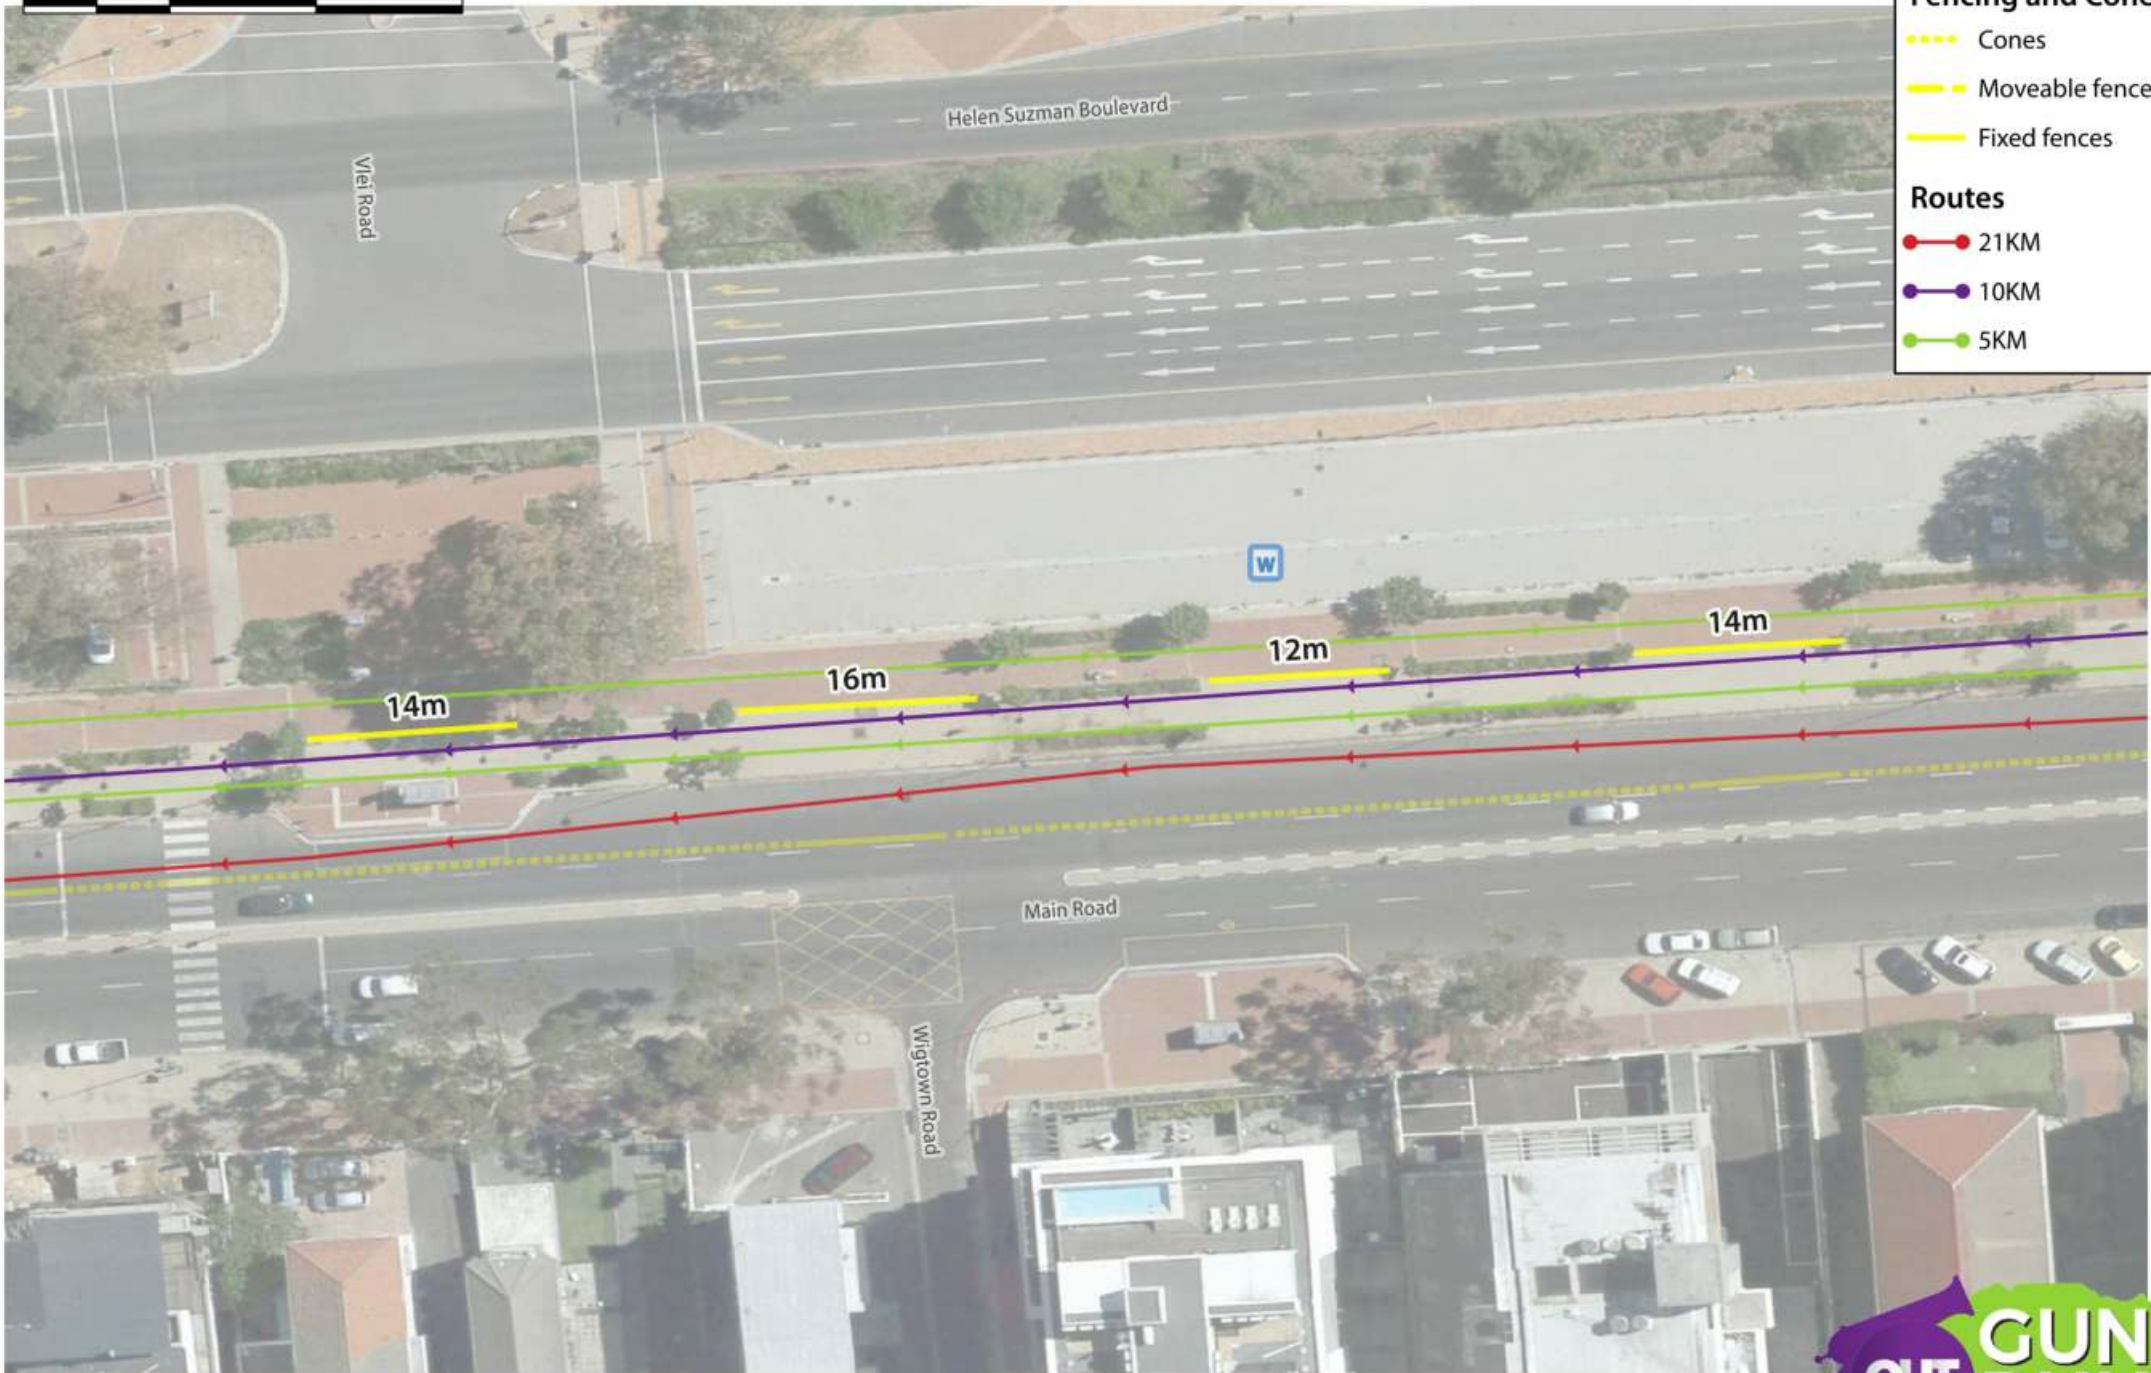

10 0 10 20 m

Fencing and Cones

- ..... Cones
- - - - Moveable fences
- ———— Fixed fences

Routes

- ●—● 21KM
- ●—● 10KM
- ●—● 5KM

FENCING: Fan Walk by Vlei Road

Sunday, 20 October 2019