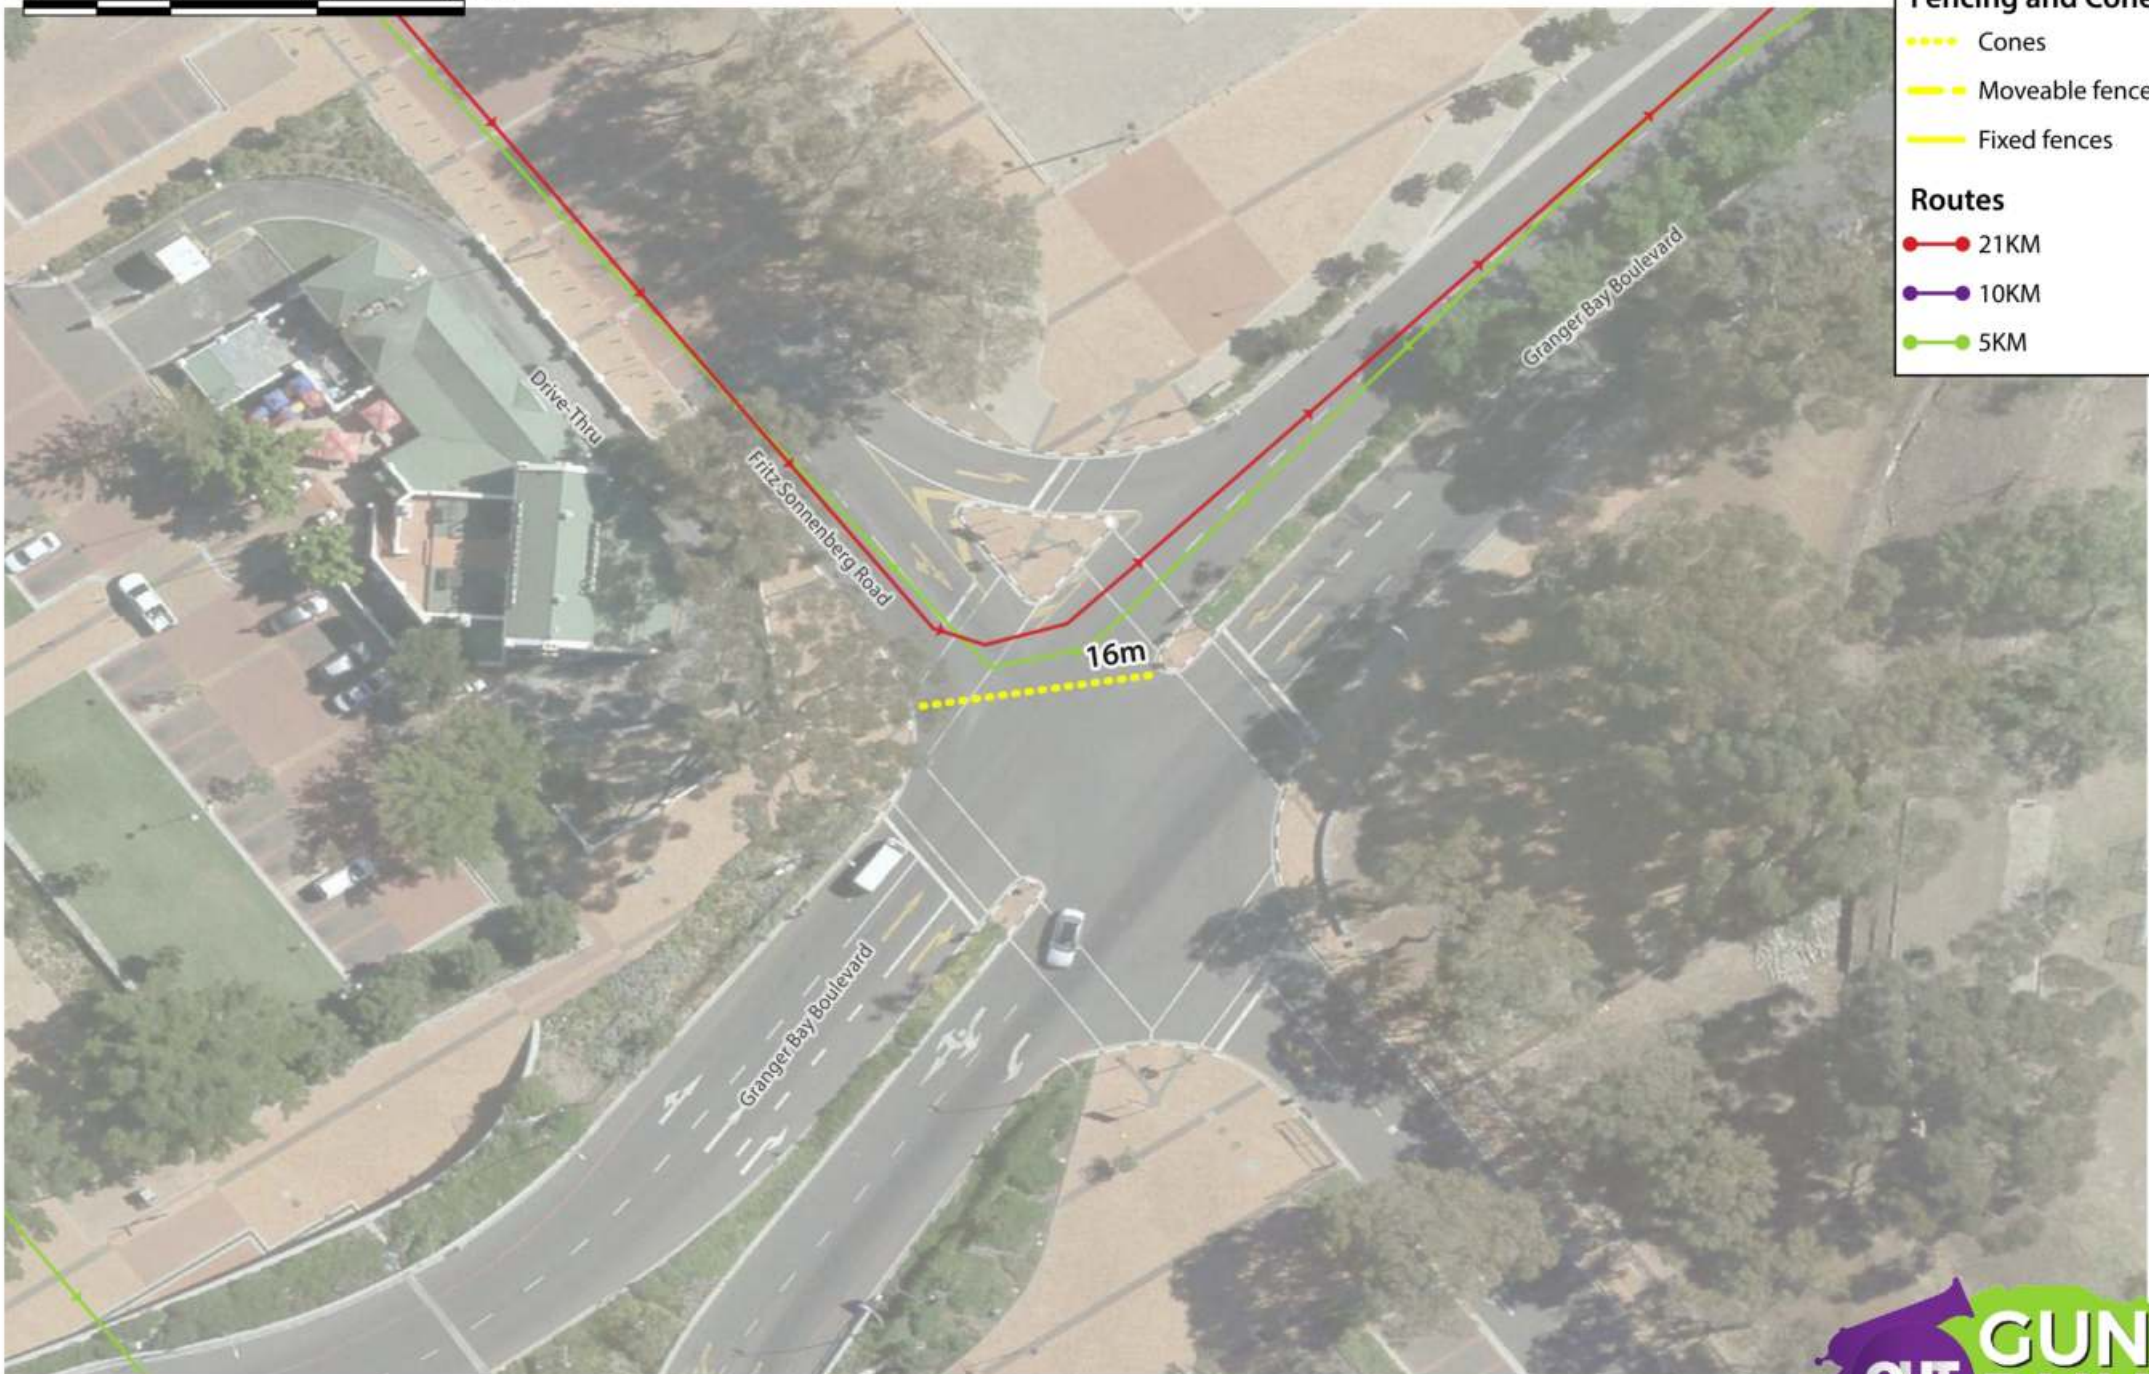

Fencing and Cones

- Cones
- Moveable fences
- Fixed fences

Routes

- 21KM
- 10KM
- 5KM

10 0 10 20 m

FENCING: Corner of Beach & Fritz Sonnenberg

Sunday, 20 October 2019

40 0 40 80 m

FENCING: Granger Bay Boulevard

Sunday, 20 October 2019

10 0 10 20 m

Fencing and Cones

- Cones
- Moveable fences
- Fixed fences

Routes

- 21KM
- 10KM
- 5KM

100 0 100 200 m