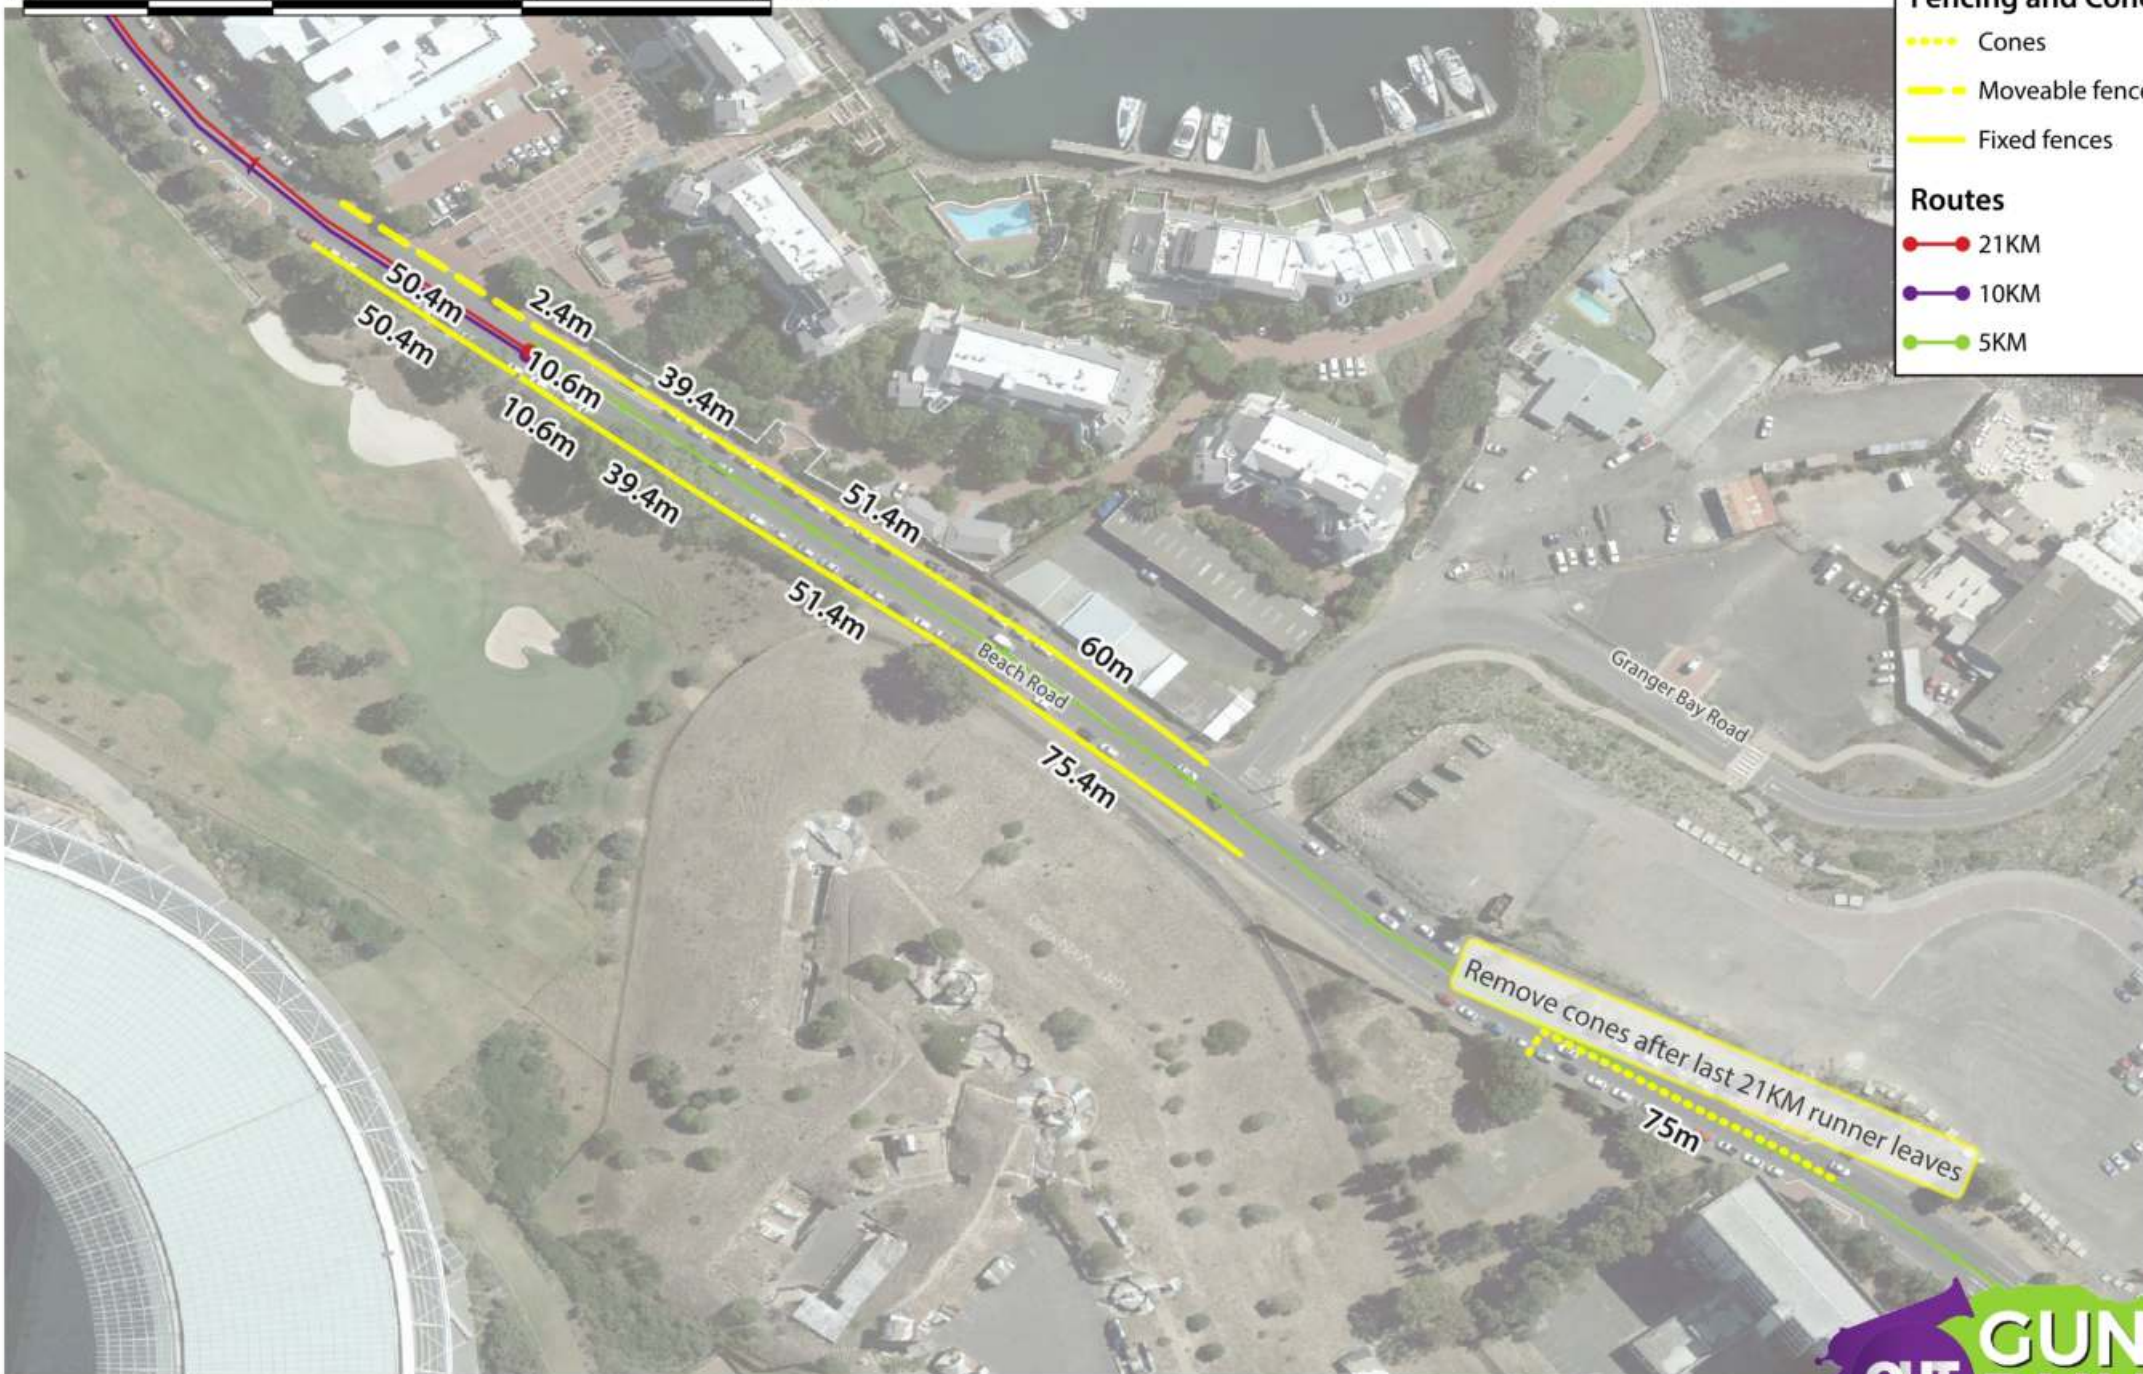

Fencing and Cones

- Cones
- Moveable fences
- Fixed fences

Routes

- 21KM
- 10KM
- 5KM

10 0 10 20 m

FENCING: Corner of Beach & Fritz Sonnenberg

Sunday, 20 October 2019

40 0 40 80 m

FENCING: Granger Bay Boulevard

Sunday, 20 October 2019

10 0 10 20 m

Fencing and Cones

- Cones
- Moveable fences
- Fixed fences

Routes

- 21KM
- 10KM
- 5KM

100 0 100 200 m