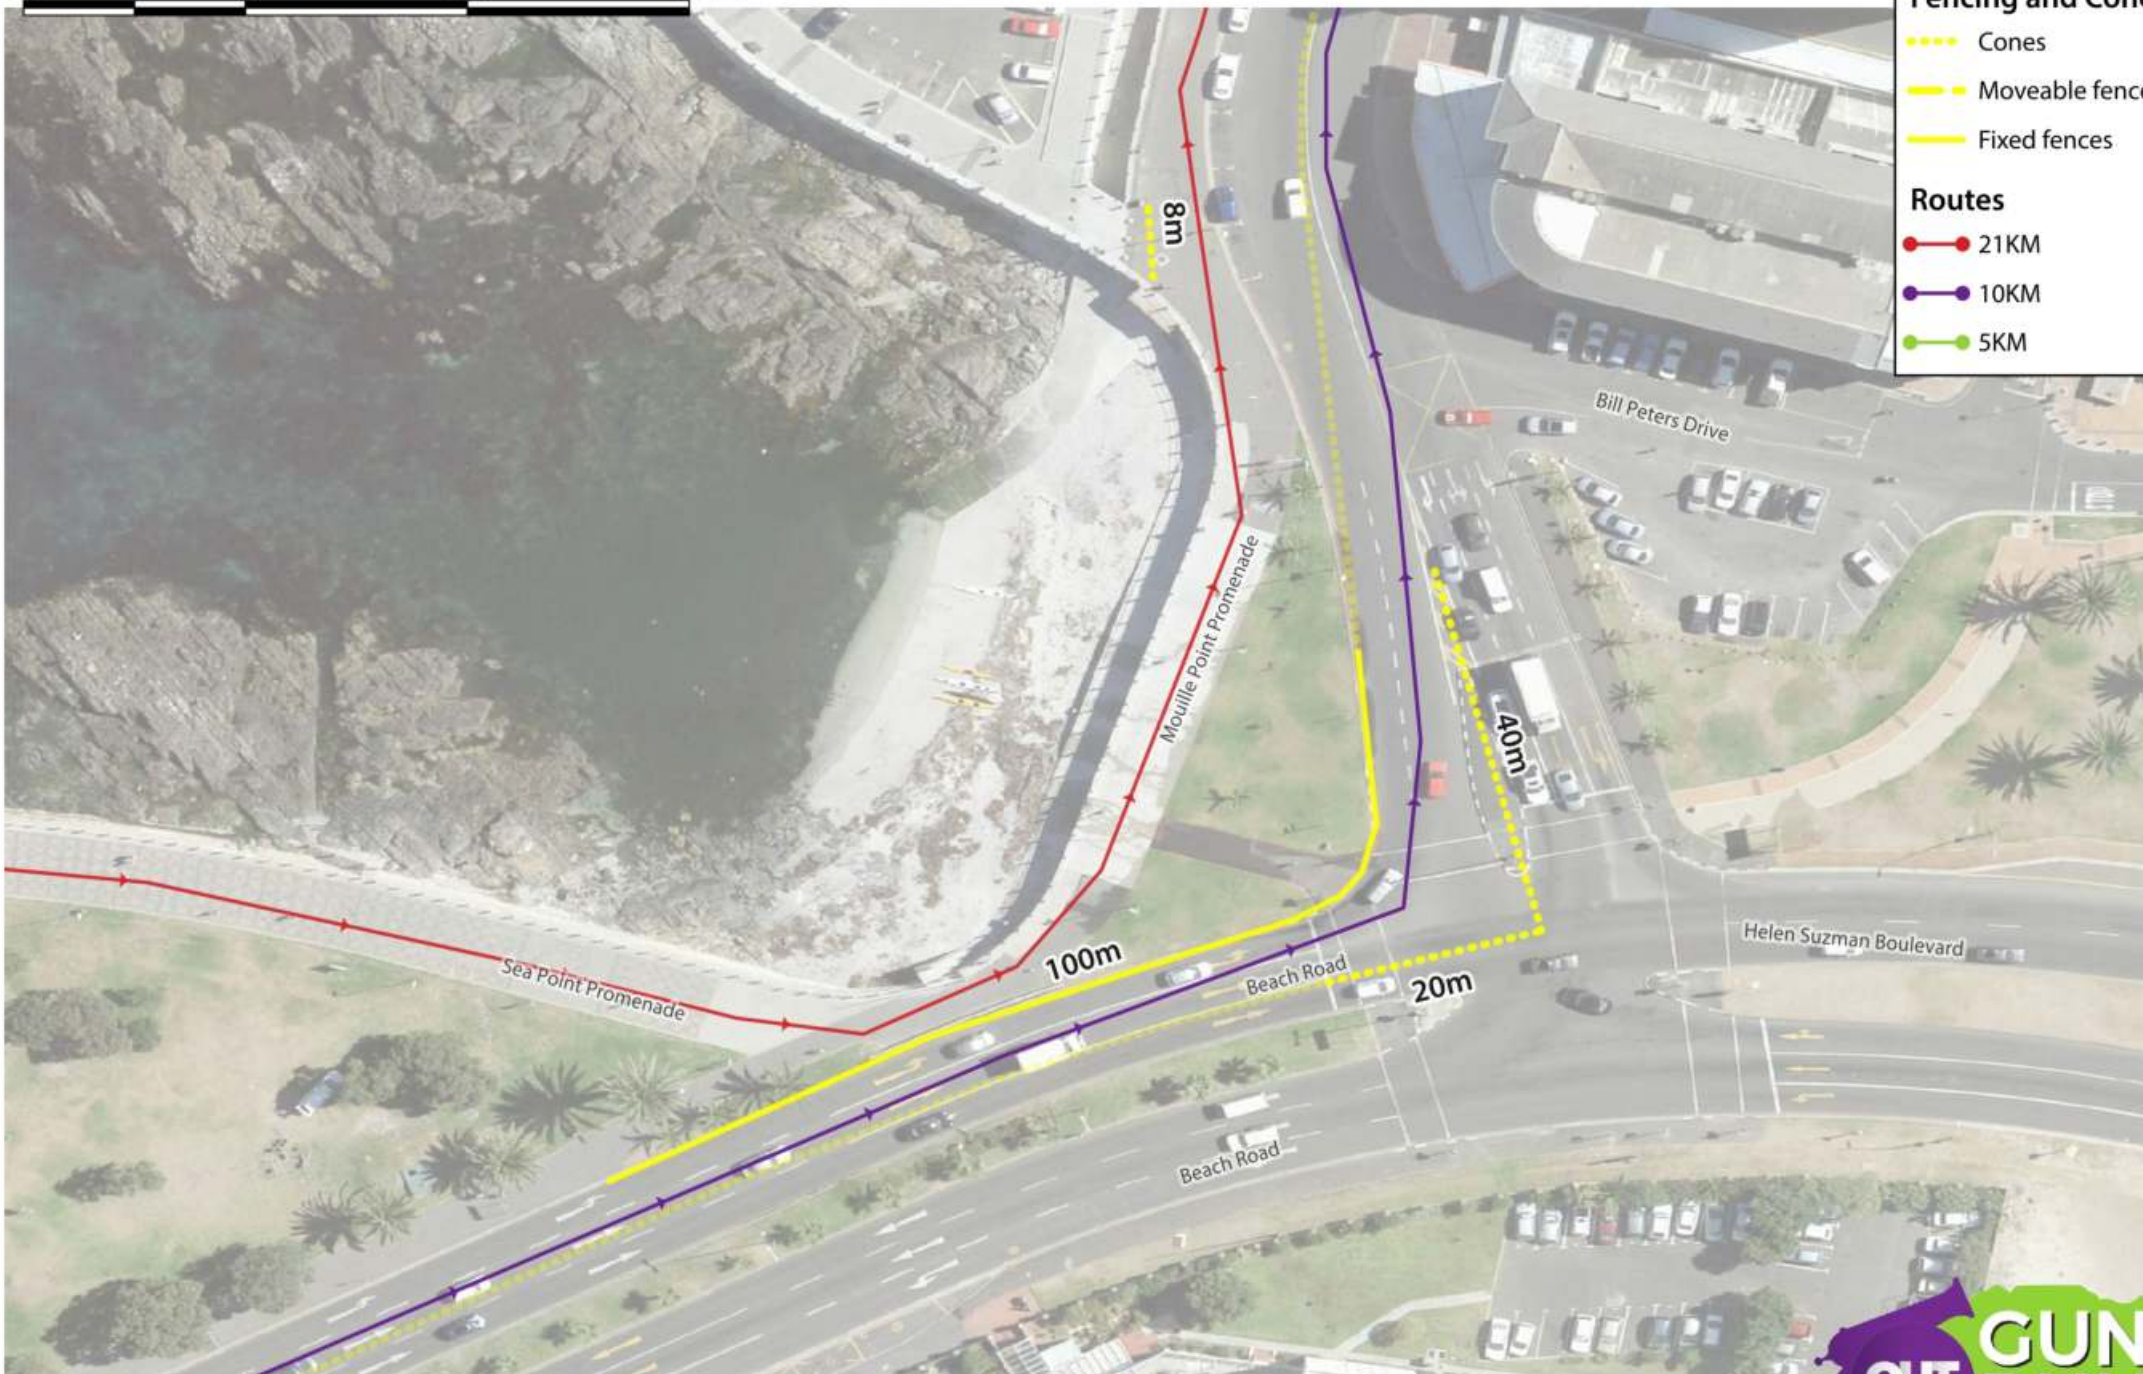

Routes

- 21KM
- 10KM
- 5KM

FENCING: Beach Rd towards Lighthouse

Sunday, 20 October 2019

Fencing and Cones

- Cones
- Moveable fences
- Fixed fences

Routes

- 21KM
- 10KM
- 5KM

FENCING: Beach & Beach

Sunday, 20 October 2019

20 0 20 40 m

FENCING: Three Anchor Bay Boulevard

Sunday, 20 October 2019

10 0 10 20 m

Fencing and Cones

- Cones
- Moveable fences
- Fixed fences