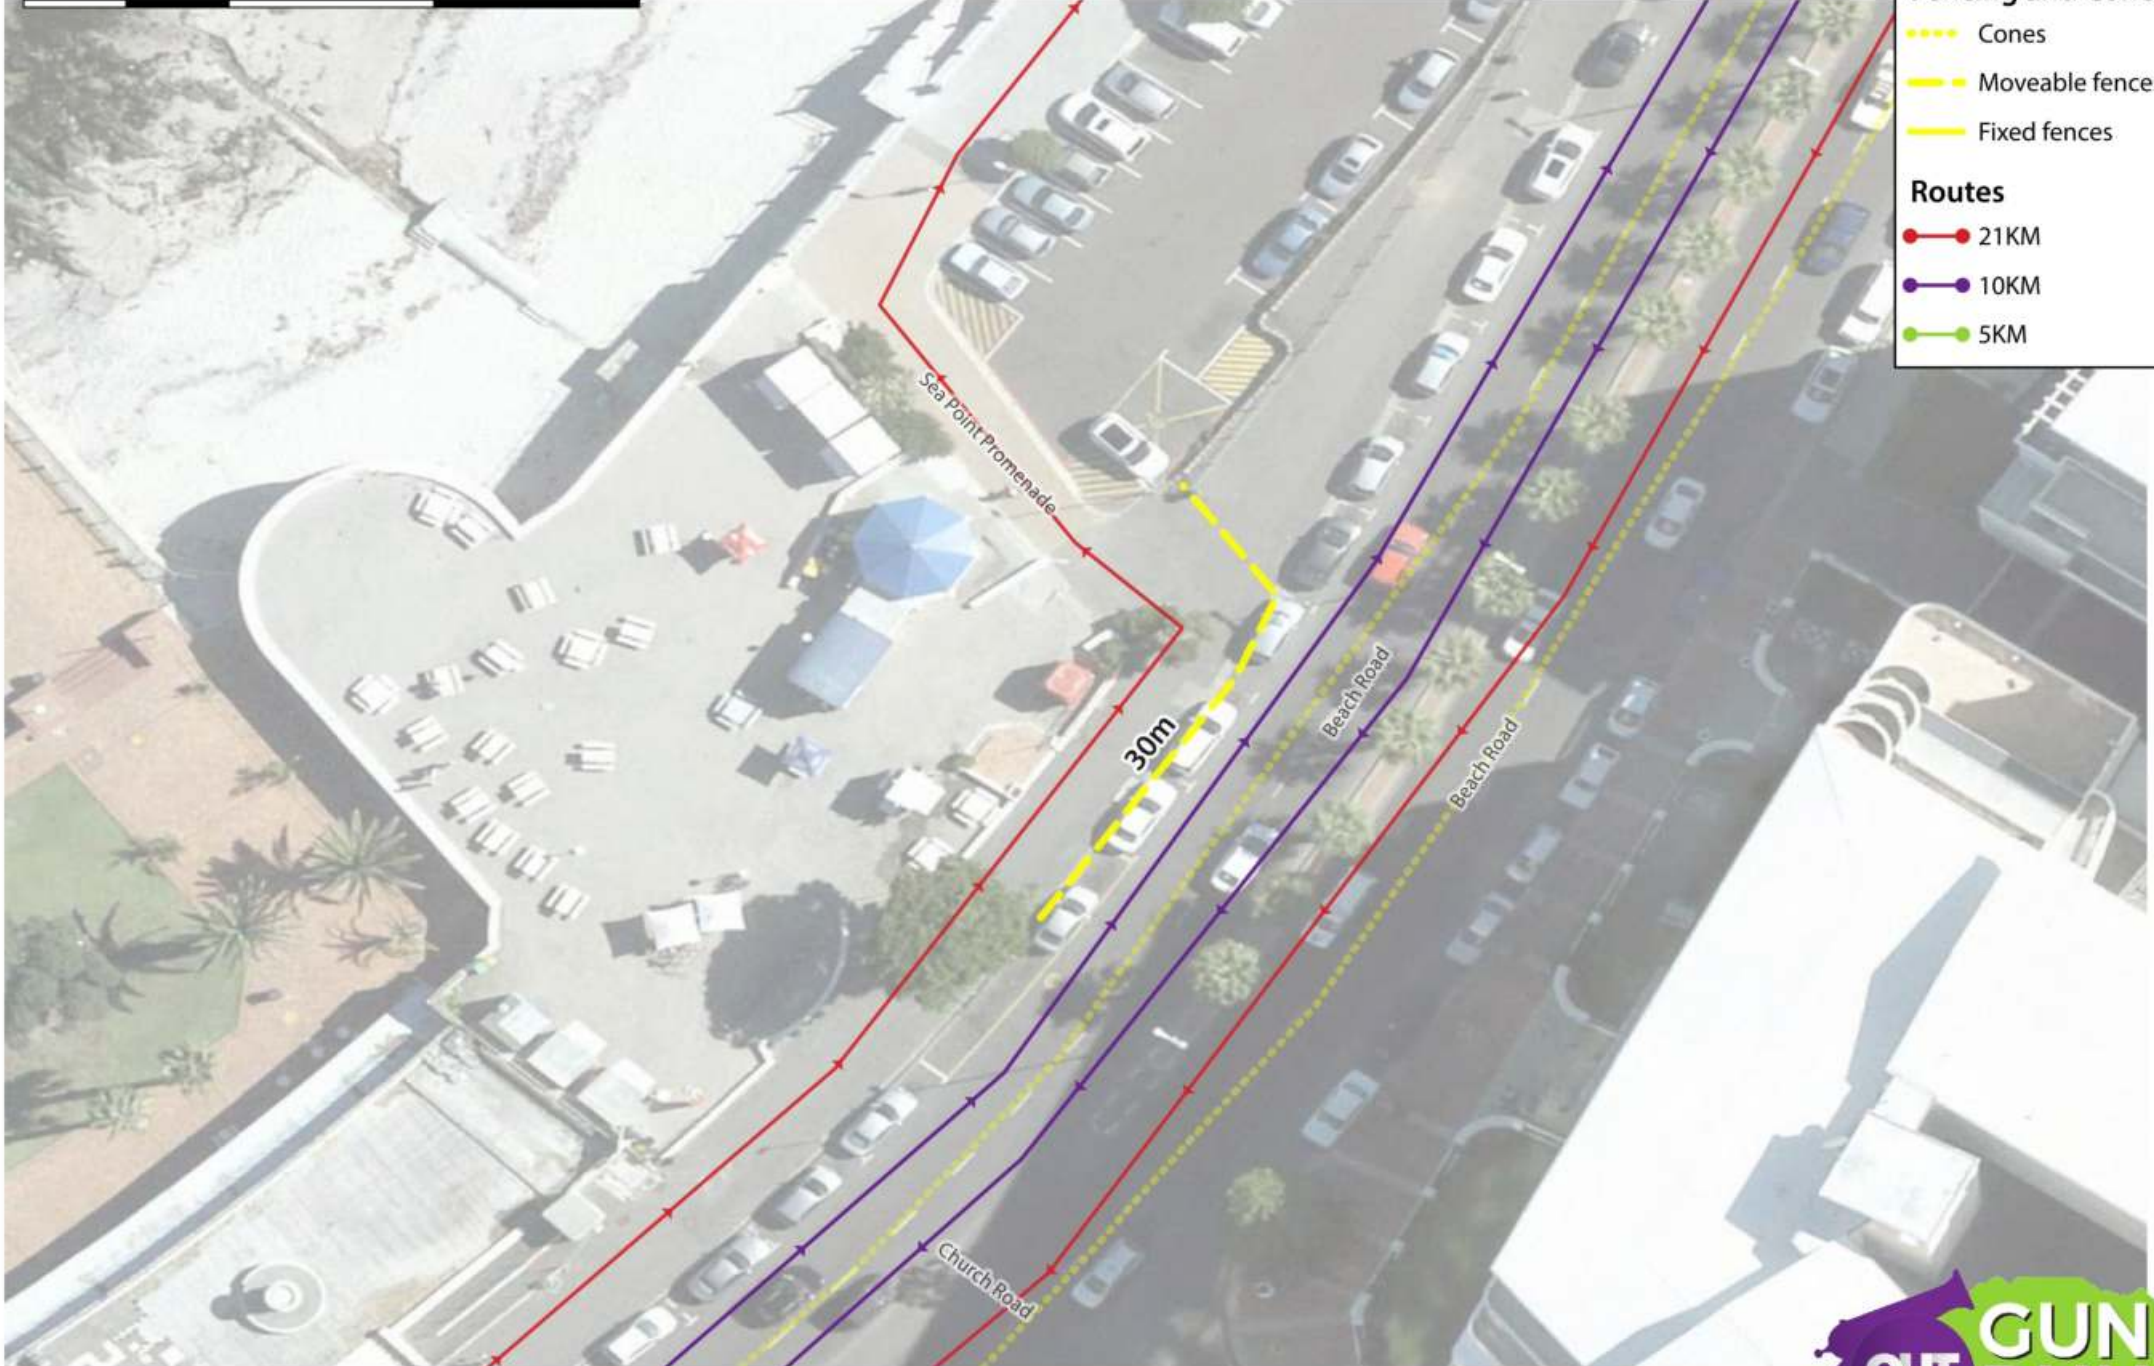

Routes

- 21KM
- 10KM
- 5KM

FENCING: Beach Rd towards Lighthouse

Sunday, 20 October 2019

Fencing and Cones

- Cones
- Moveable fences
- Fixed fences

Routes

- 21KM
- 10KM
- 5KM

FENCING: Beach & Beach

Sunday, 20 October 2019

20 0 20 40 m

FENCING: Three Anchor Bay Boulevard

Sunday, 20 October 2019

10 0 10 20 m

Fencing and Cones

- Cones
- Moveable fences
- Fixed fences

Routes

- 21KM
- 10KM
- 5KM

FENCING: Pavilion Food Court

Sunday, 20 October 2019

10 0 10 20 m

Fencing and Cones

- Cones
- Moveable fences
- Fixed fences

Routes

FENCING: Beach & Surf

Sunday, 20 October 2019

Fencing and Cones

- Cones
- Moveable fences
- Fixed fences

Routes

- 21KM
- 10KM
- 5KM

10 0 10 20 m

FENCING: Queens Road Circle