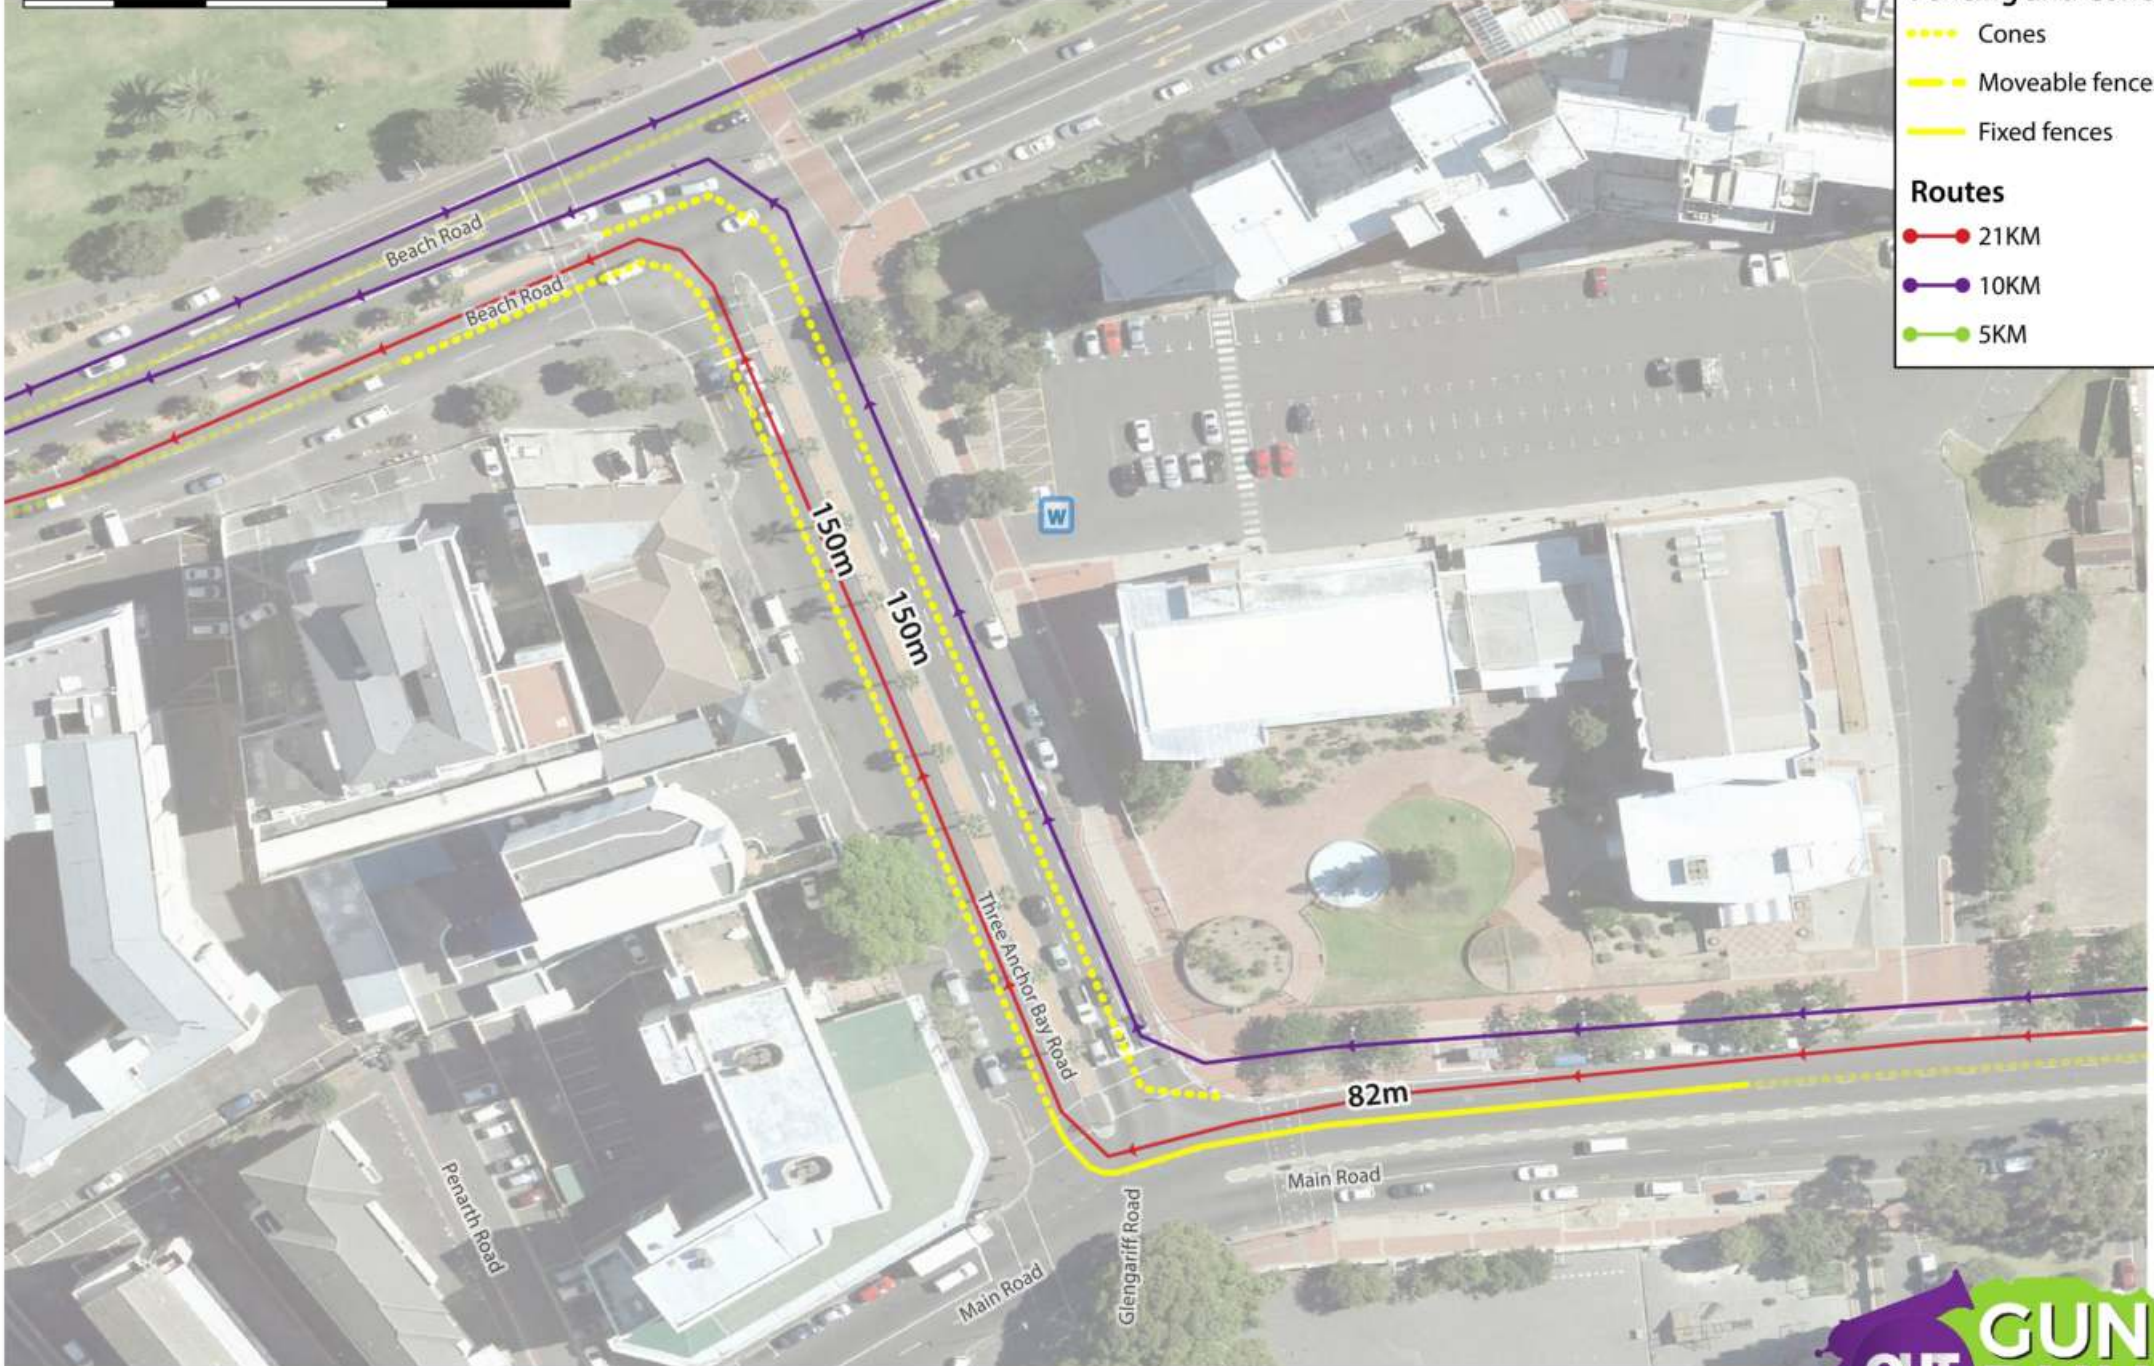

Routes

- 21KM
- 10KM
- 5KM

FENCING: Beach Rd towards Lighthouse

Sunday, 20 October 2019

Fencing and Cones

- Cones
- Moveable fences
- Fixed fences

Routes

- 21KM
- 10KM
- 5KM

FENCING: Beach & Beach

Sunday, 20 October 2019

20 0 20 40 m

FENCING: Three Anchor Bay Boulevard

Sunday, 20 October 2019

10 0 10 20 m

Fencing and Cones

- Cones
- Moveable fences
- Fixed fences

Routes

- 21KM
- 10KM
- 5KM

FENCING: Pavilion Food Court

Sunday, 20 October 2019

10 0 10 20 m

Fencing and Cones

- Cones
- Moveable fences
- Fixed fences

Routes