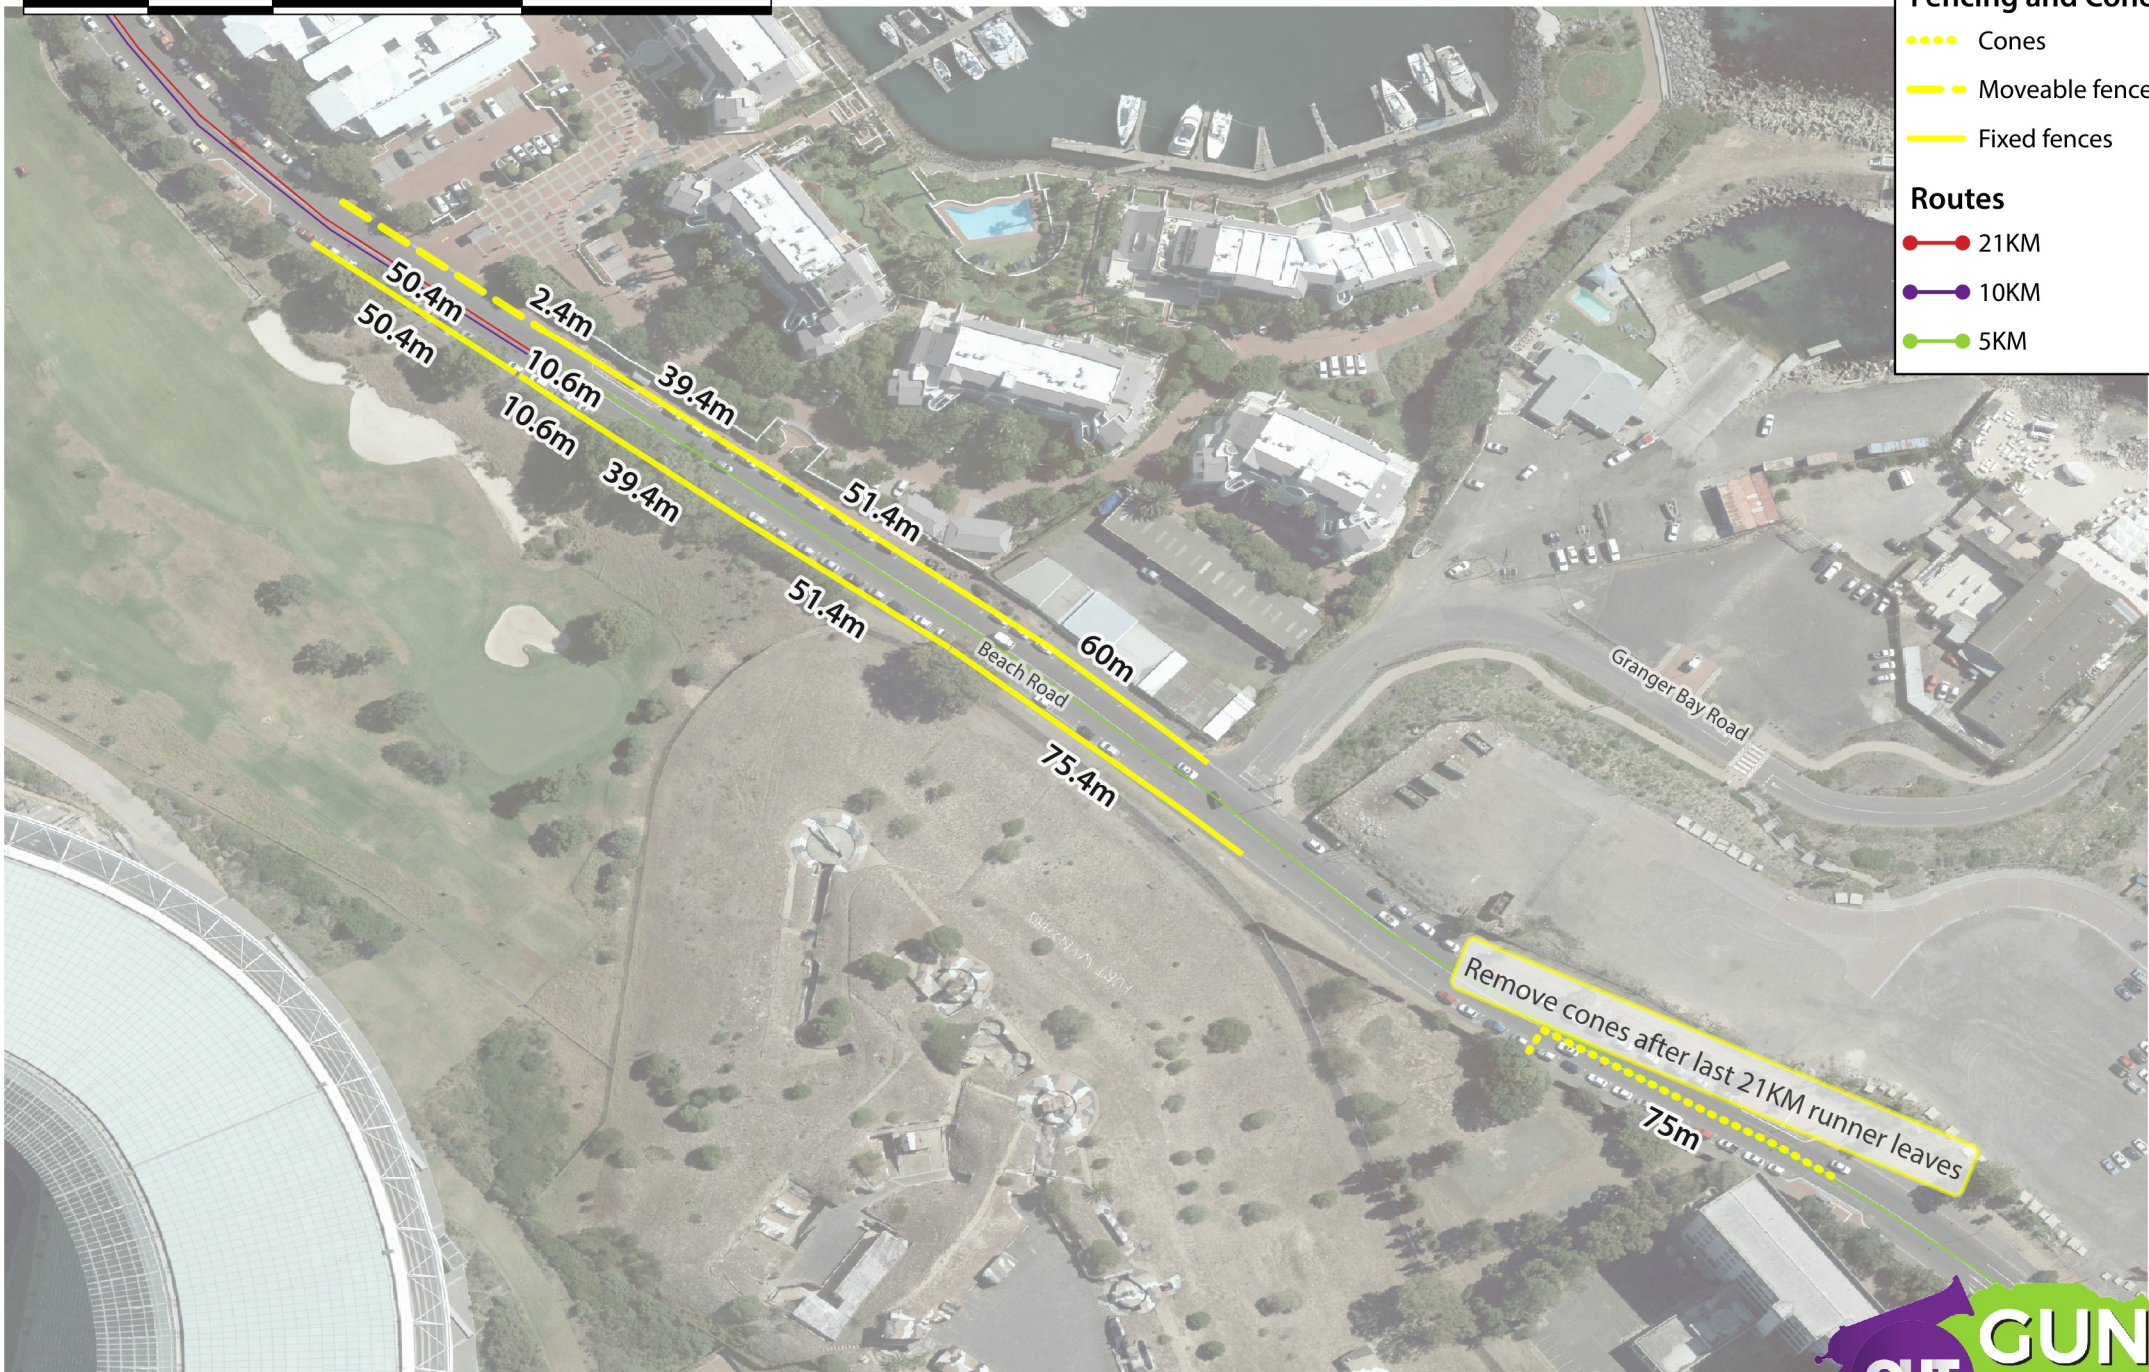

50 0 50 100 m

FENCING: Start

Sunday, 20 October 2019

10 0 10 20 m

FENCING: Corner of Beach & Fritz Sonnenberg

Sunday, 20 October 2019

40 0 40 80 m

**FENCING: Granger Bay Boulevard**

**Fencing and Cones**

- Cones
- - - Moveable fences
- Fixed fences

**Routes**

- 21KM
- 10KM
- 5KM

Fence line must follow pillars. Leave gap open for Park Run

**Fencing and Cones**

- ..... Cones
- Moveable fences
- Fixed fences

**Routes**

- 21KM
- 10KM
- 5KM

**Fencing and Cones**

- Cones
- Moveable fences
- Fixed fences

**Routes**

- 21KM
- 10KM
- 5KM

FENCING: Somerset Road (York Road to Pine Road)

Sunday, 20 October 2019