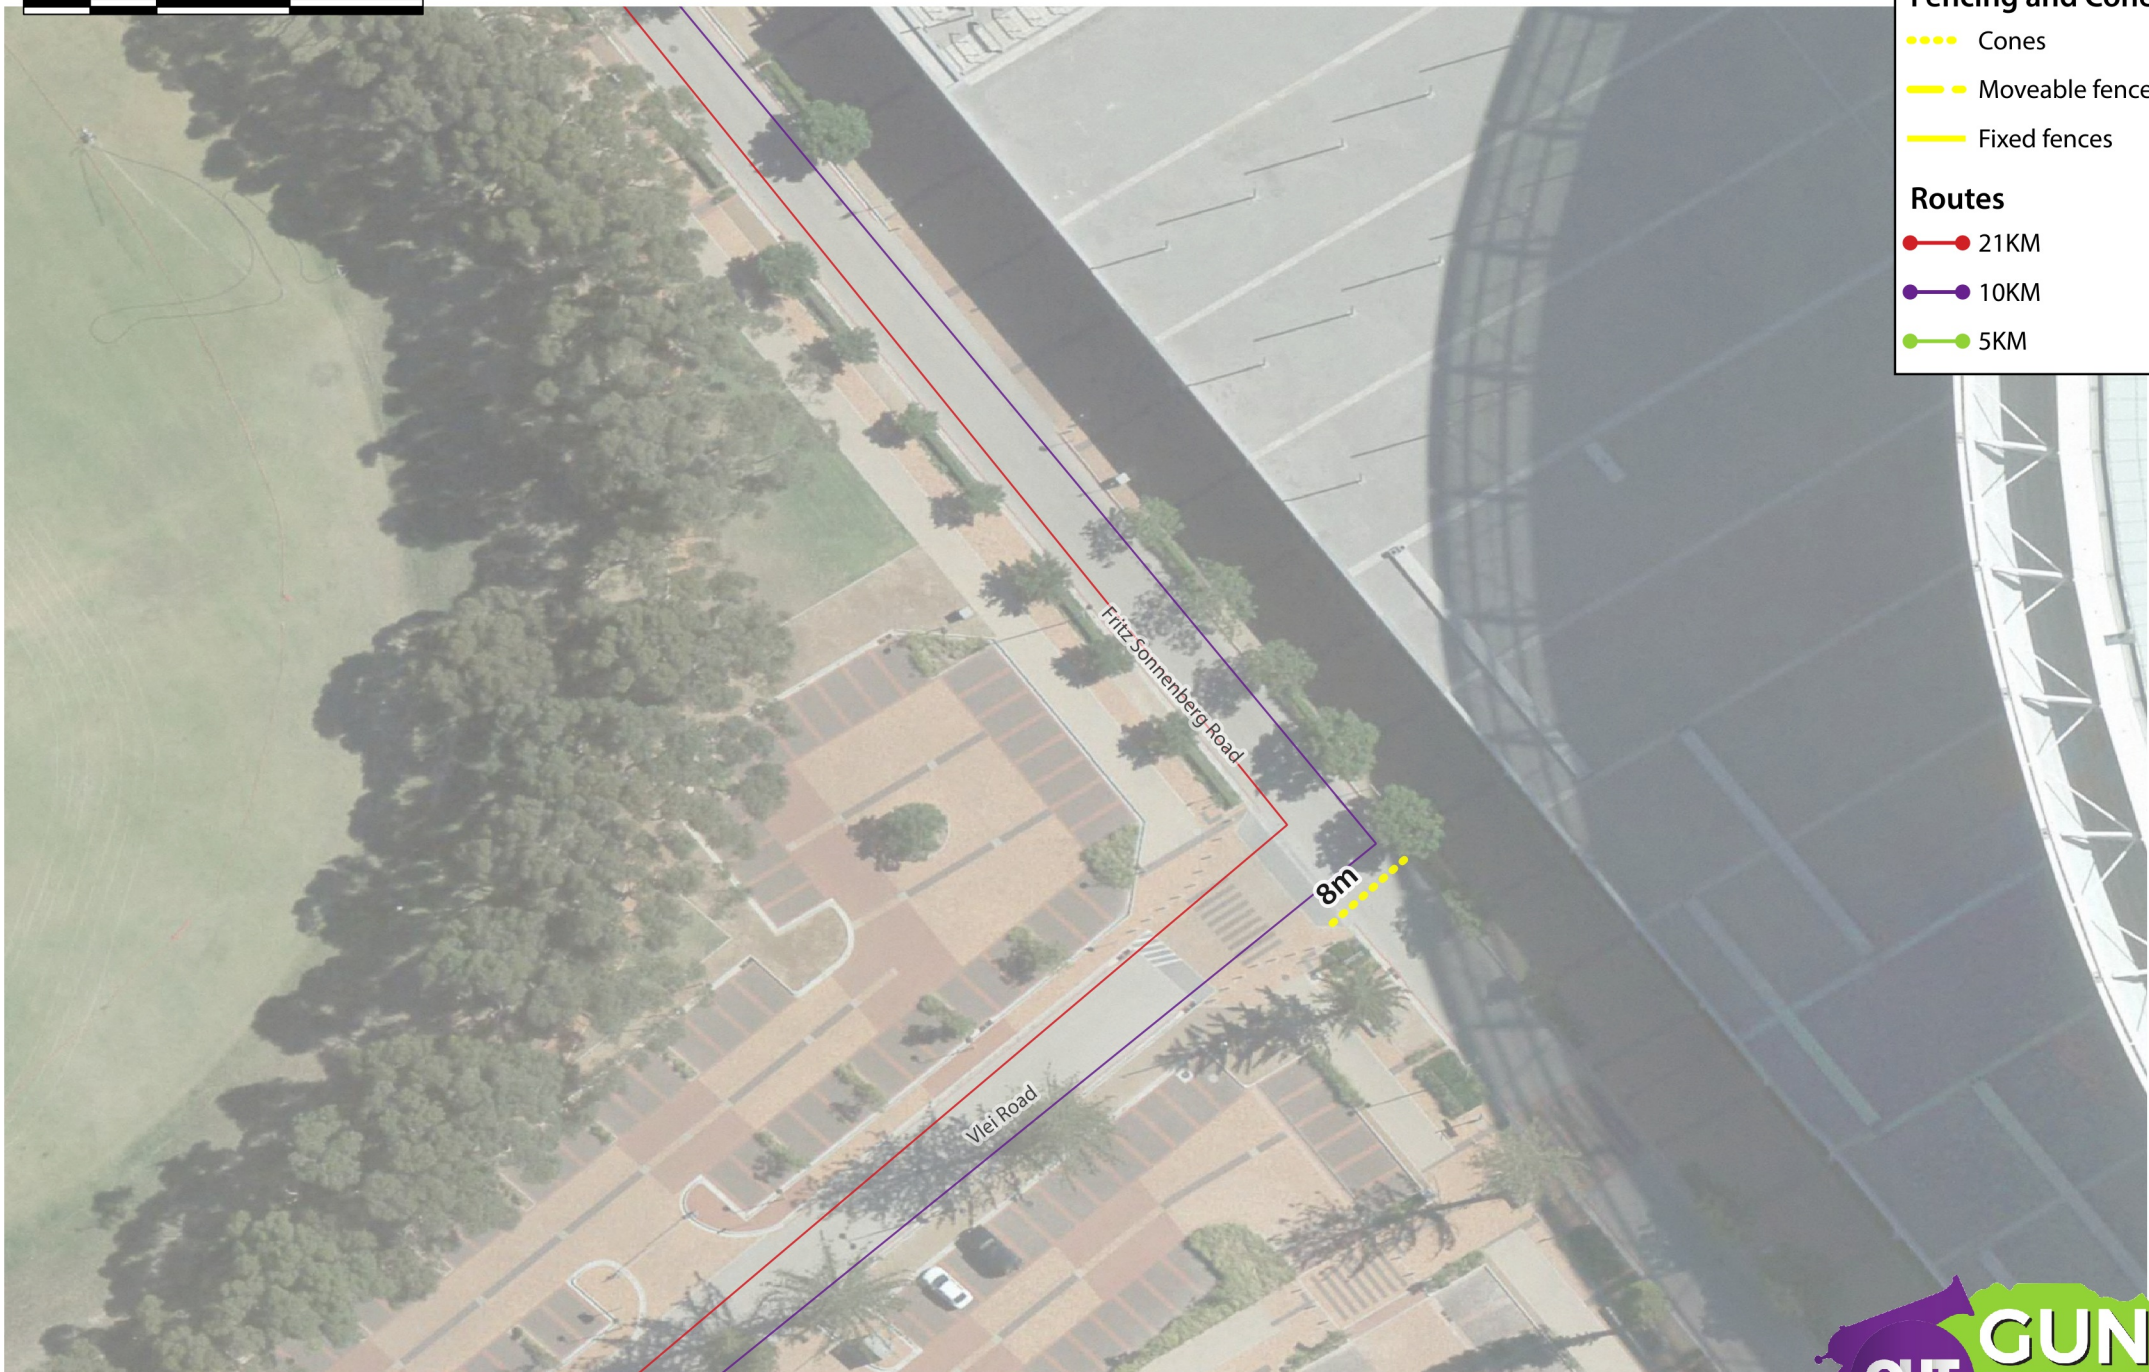

**Fencing and Cones**

- Cones
- - - Moveable fences
- Fixed fences

**Routes**

- 21KM
- 10KM
- 5KM

Fence line must follow pillars. Leave gap open for Park Run

**Fencing and Cones**

- ..... Cones
- Moveable fences
- Fixed fences

**Routes**

- 21KM
- 10KM
- 5KM

**Fencing and Cones**

- Cones
- Moveable fences
- Fixed fences

**Routes**

- 21KM
- 10KM
- 5KM

FENCING: Somerset Road (York Road to Pine Road)

Sunday, 20 October 2019