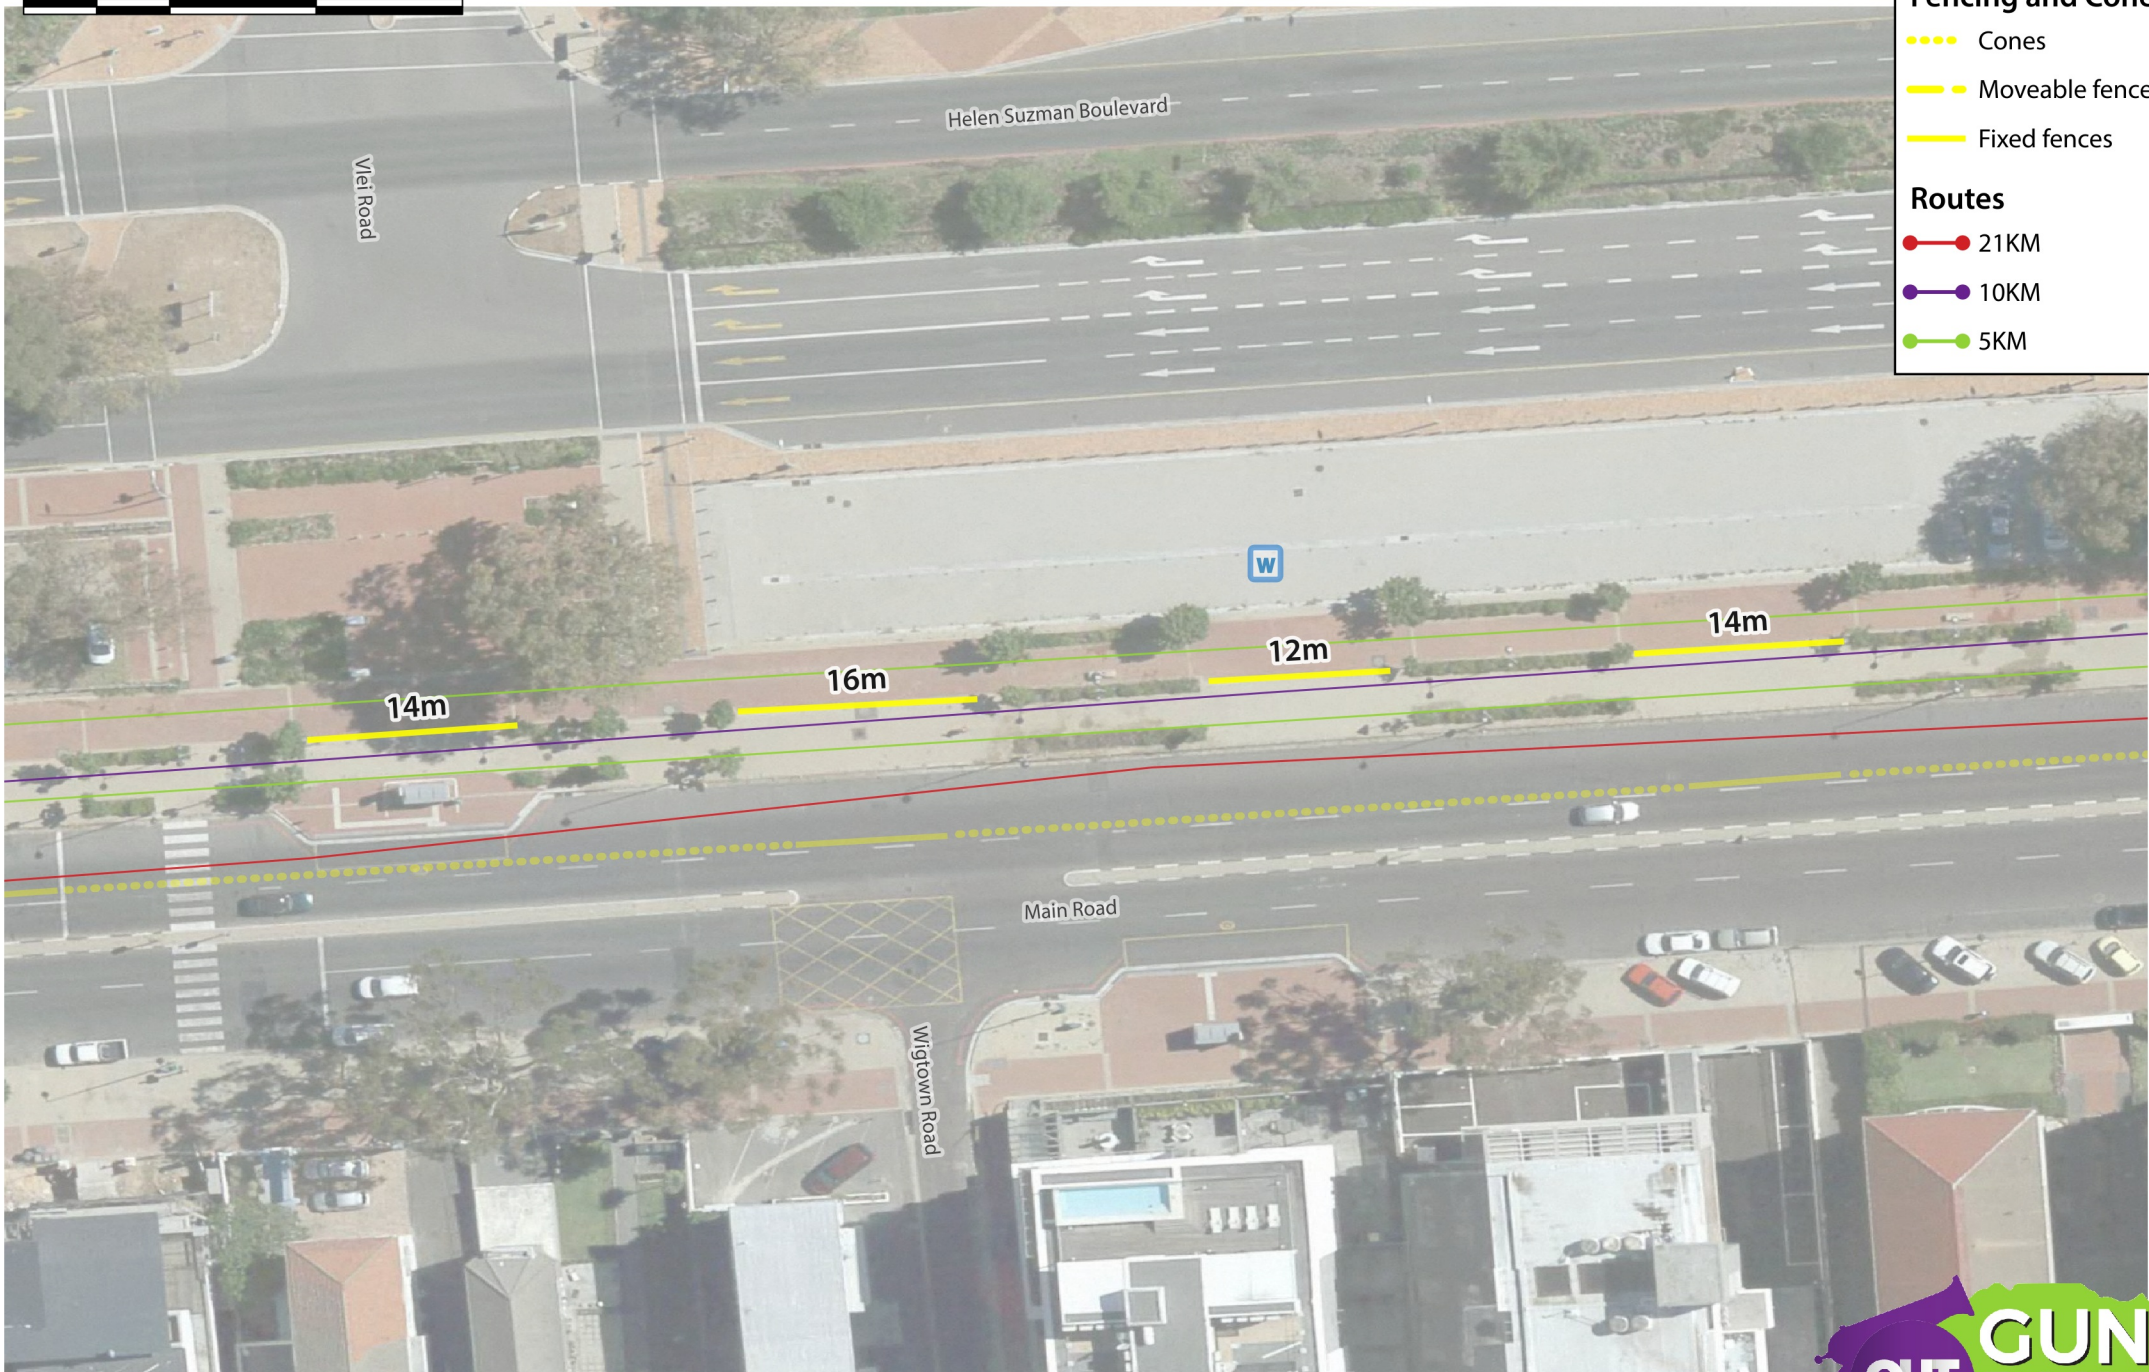

10 0 10 20 m

Fencing and Cones

- ..... Cones
- - - Moveable fences
- Fixed fences

Routes

- —●— 21KM
- —●— 10KM
- —●— 5KM

FENCING: Fan Walk by Vlei Road

Sunday, 20 October 2019