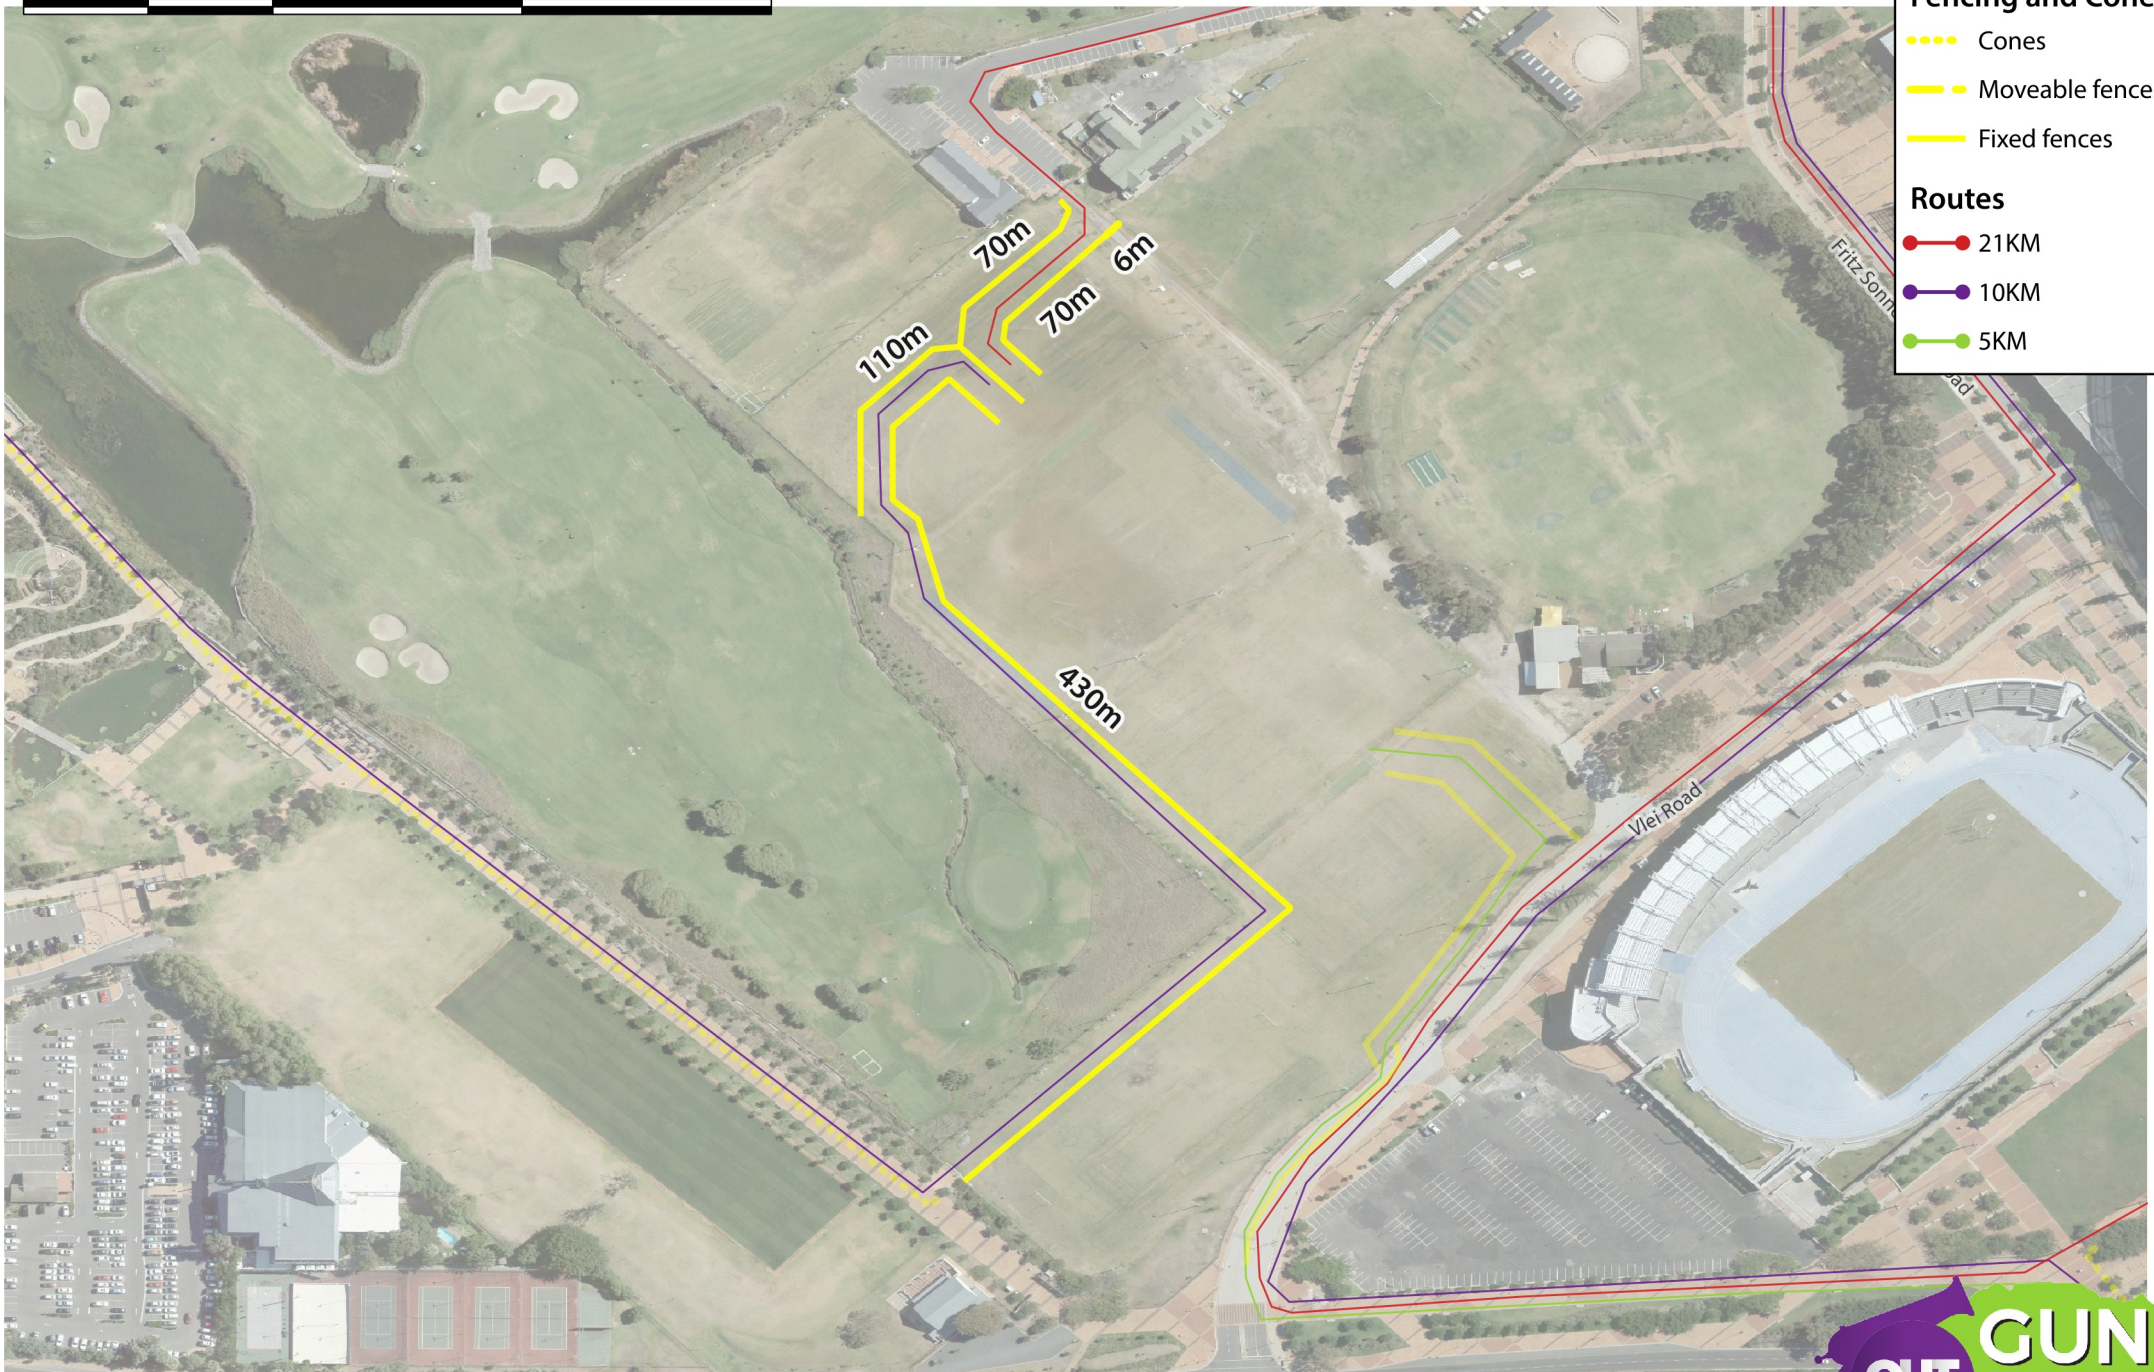

- 21KM
- 10KM
- 5KM

FENCING: 5KM Finish

Sunday, 20 October 2019

Helen Suzman Boulevard

**Fencing and Cones**

- Cones
- — — — Moveable fences
- — — — Fixed fences

**Routes**

- 21KM
- 10KM
- 5KM

FENCING: Beach Rd towards Lighthouse

Sunday, 20 October 2019

**Fencing and Cones**

- ..... Cones
- Moveable fences
- Fixed fences

**Routes**

- 21KM
- 10KM
- 5KM

**FENCING: Beach & Beach**

Sunday, 20 October 2019

**Fencing and Cones**

- Cones
- Moveable fences
- Fixed fences

**Routes**

- 21KM
- 10KM
- 5KM

**FENCING: Three Anchor Bay Boulevard**

Sunday, 20 October 2019

**Fencing and Cones**

- Cones
- — — — Moveable fences
- Fixed fences