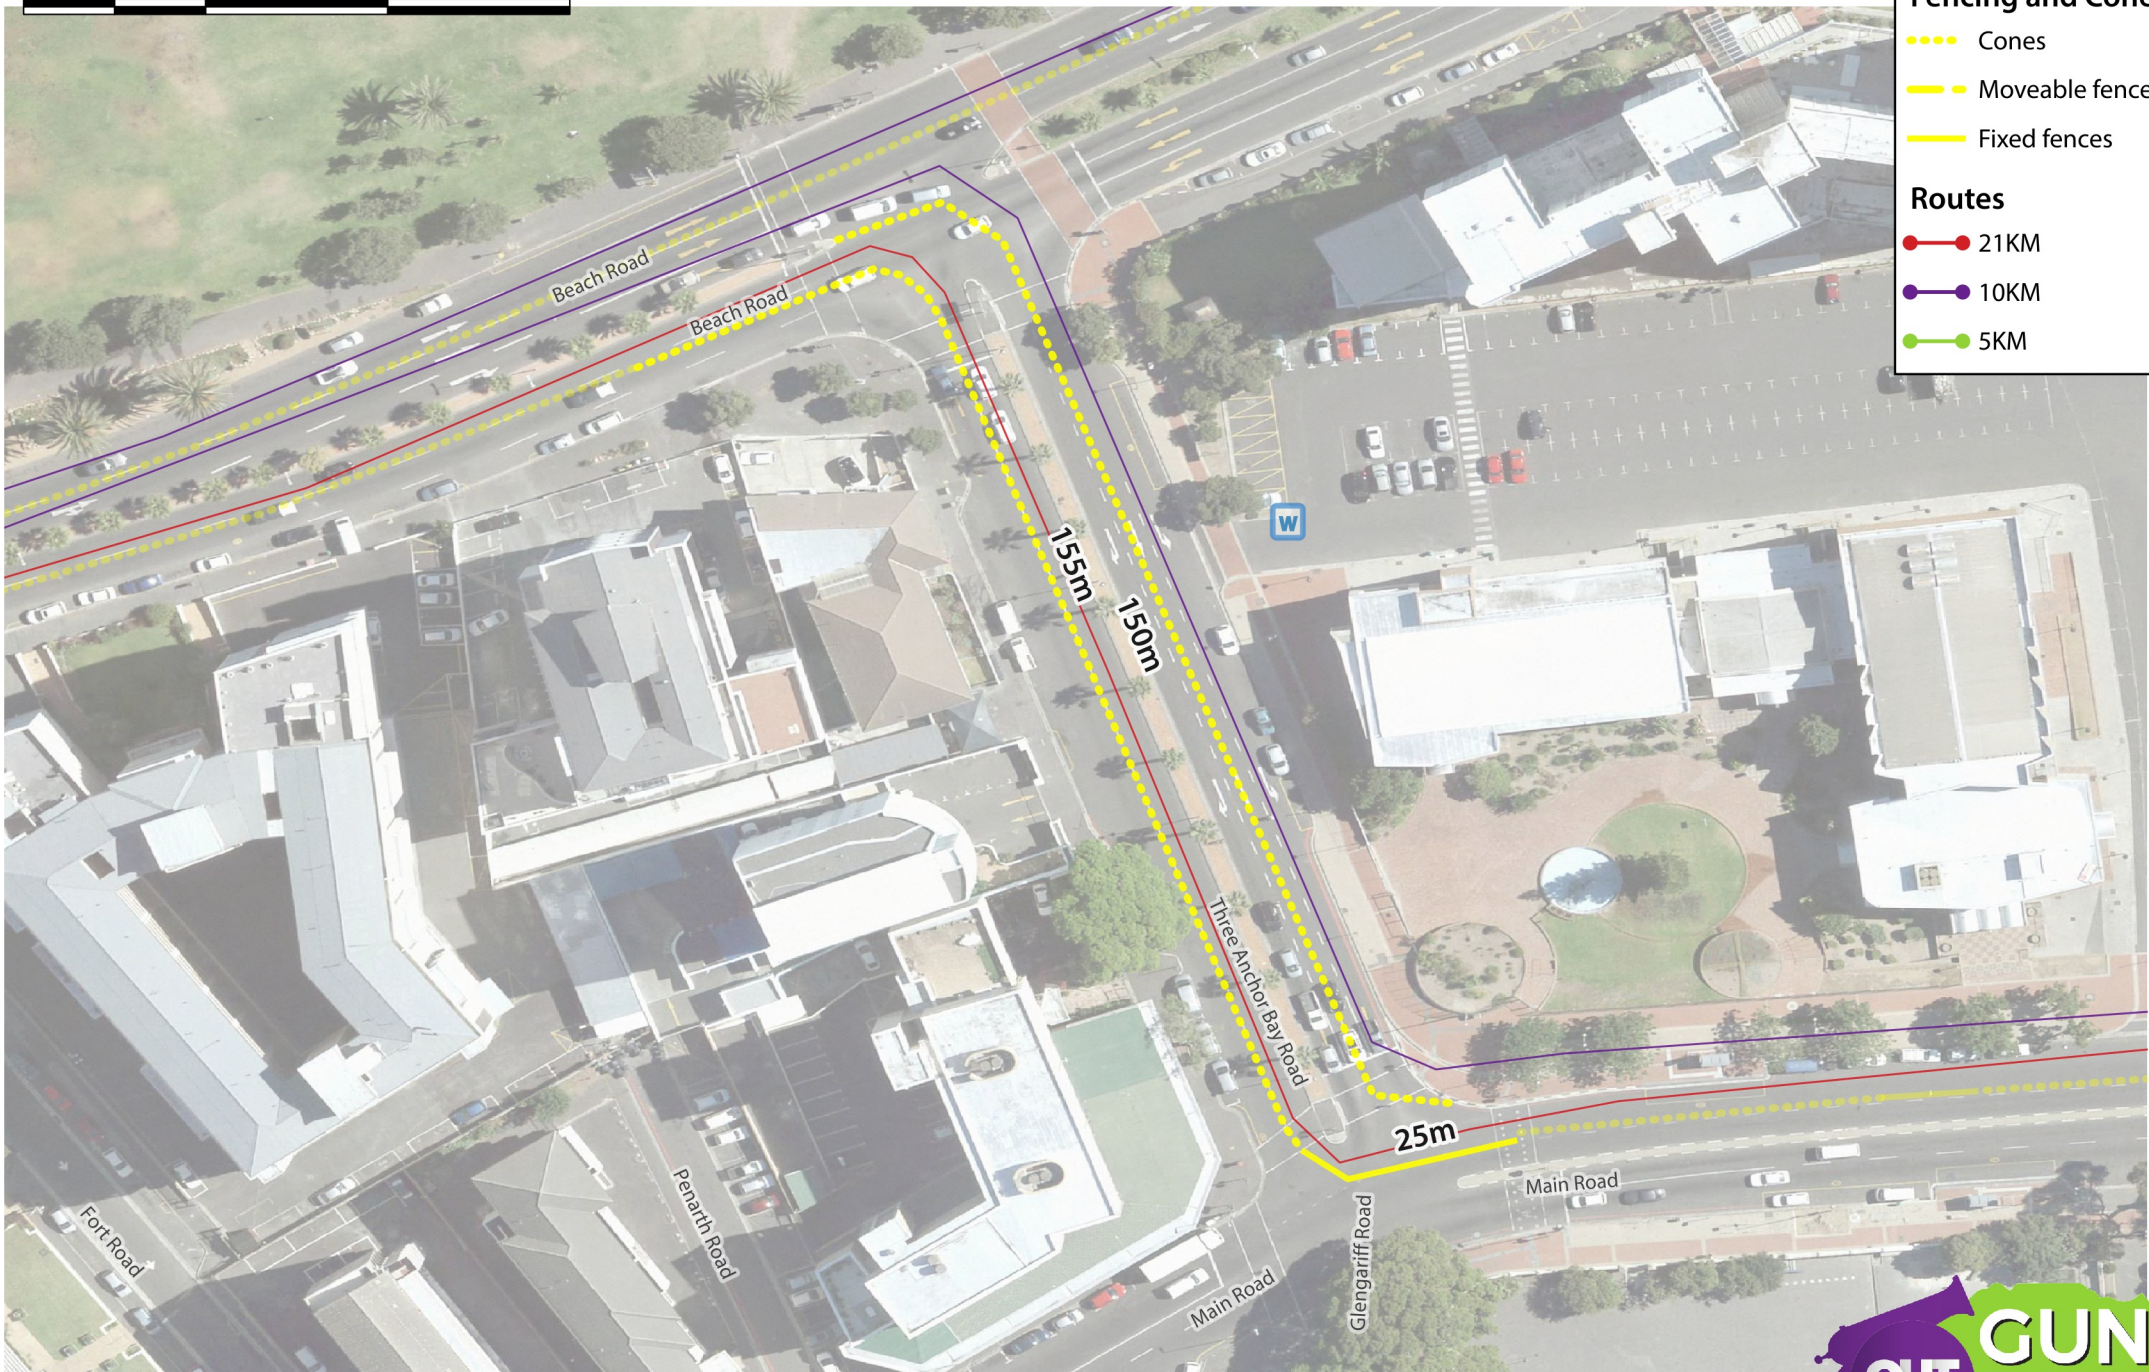

FENCING: Beach Rd towards Lighthouse

Sunday, 20 October 2019

**Fencing and Cones**

- ..... Cones
- Moveable fences
- Fixed fences

**Routes**

- 21KM
- 10KM
- 5KM

**FENCING: Beach & Beach**

Sunday, 20 October 2019

**Fencing and Cones**

- Cones
- Moveable fences
- Fixed fences

**Routes**

- 21KM
- 10KM
- 5KM

**FENCING: Three Anchor Bay Boulevard**

Sunday, 20 October 2019

**Fencing and Cones**

- Cones
- — — — Moveable fences
- Fixed fences