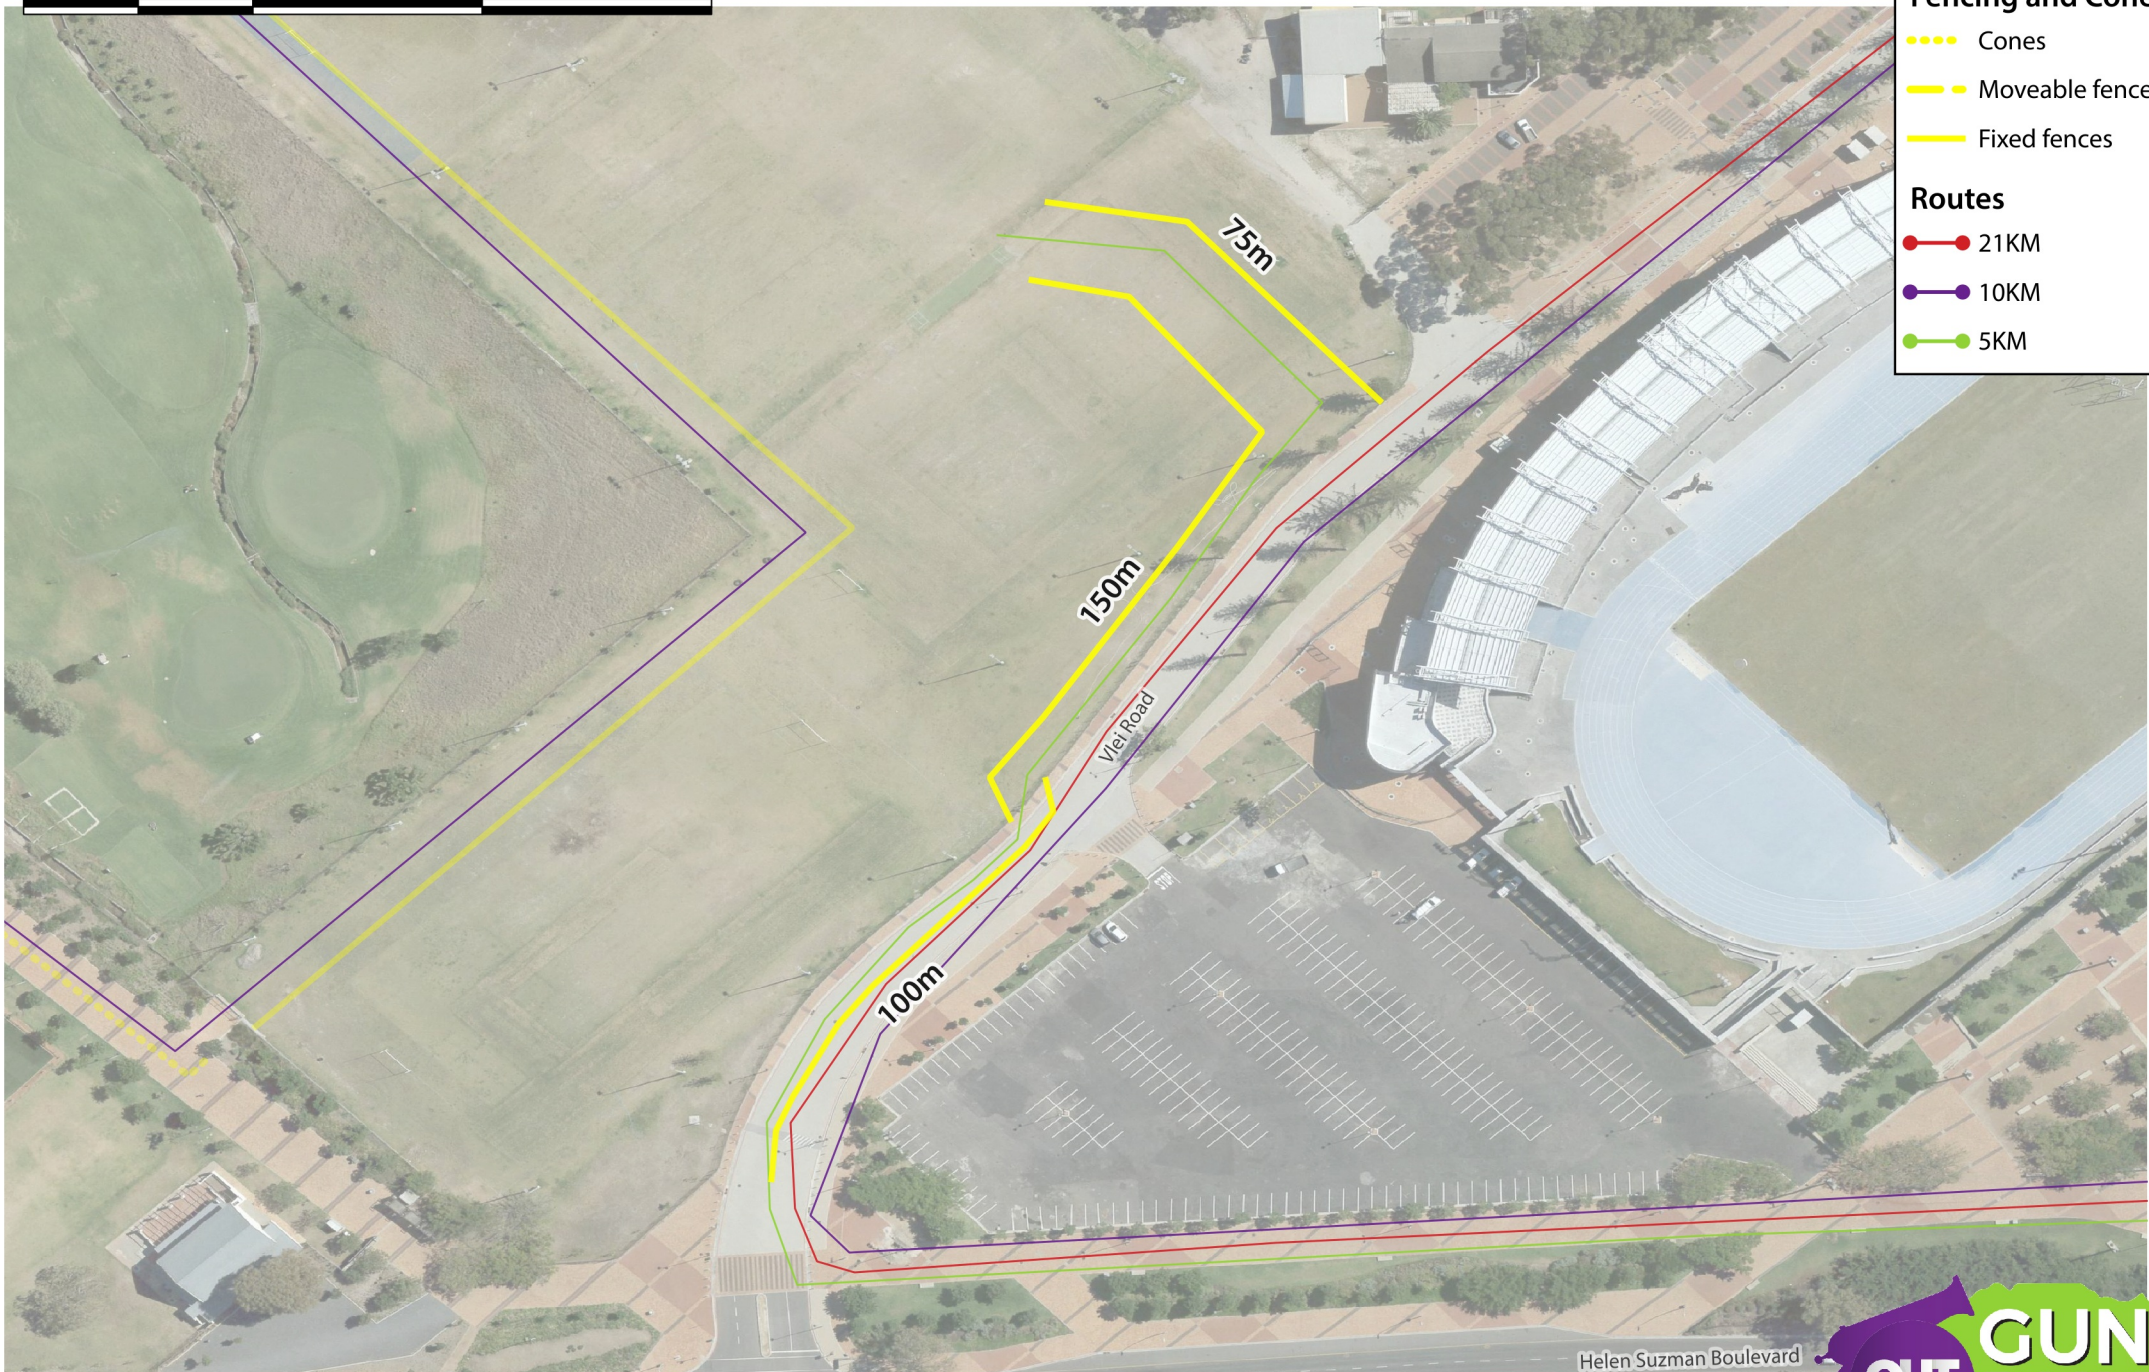

- 21KM
- 10KM
- 5KM

**FENCING: Fan Walk by Vlei Road**

Sunday, 20 October 2019

**Fencing and Cones**

- Cones
- Moveable fences
- Fixed fences

**Routes**

- 21KM
- 10KM
- 5KM

20 0 20 40 m

**Fencing and Cones**

- Cones
- Moveable fences
- Fixed fences

**Routes**

- 21KM
- 10KM
- 5KM

40 0 40 80 m

**Fencing and Cones**

- Cones
- Moveable fences
- Fixed fences

**Routes**

FENCING: Beach Rd towards Lighthouse

Sunday, 20 October 2019

**Fencing and Cones**

- ..... Cones
- Moveable fences
- Fixed fences

**Routes**

- 21KM
- 10KM
- 5KM

**FENCING: Beach & Beach**

Sunday, 20 October 2019

**Fencing and Cones**

- Cones
- Moveable fences
- Fixed fences

**Routes**

- 21KM
- 10KM
- 5KM

**FENCING: Three Anchor Bay Boulevard**

Sunday, 20 October 2019

**Fencing and Cones**

- Cones
- — — — Moveable fences
- Fixed fences