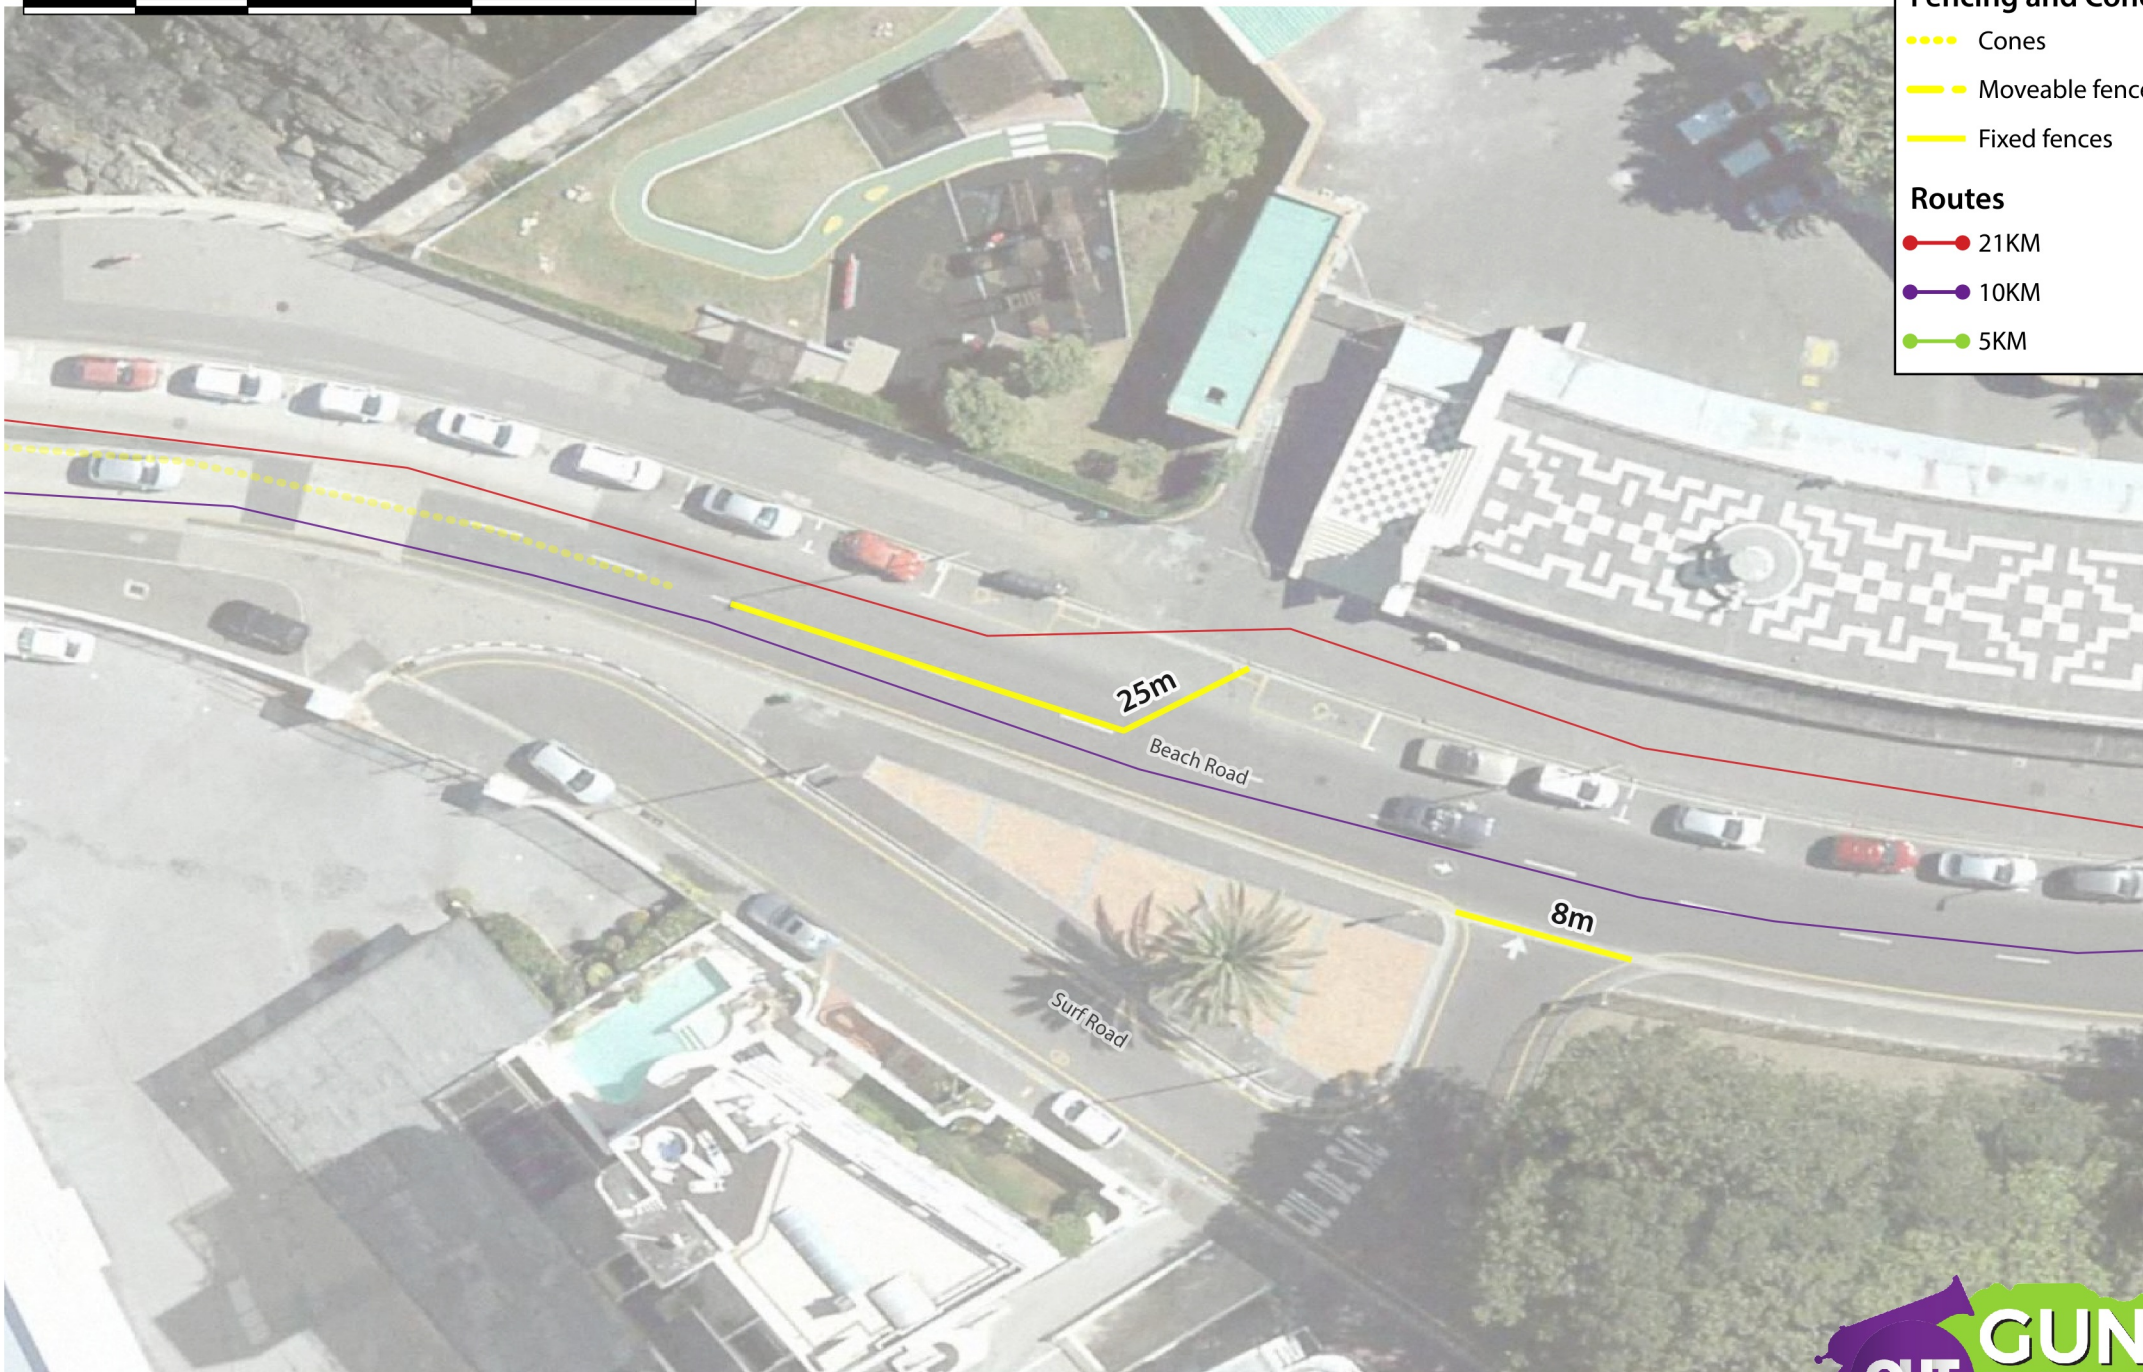

Sunday, 20 October 2019

10 0 10 20 m

**Fencing and Cones**

- ..... Cones
- Moveable fences
- Fixed fences

**Routes**

- 21KM
- 10KM
- 5KM

**FENCING: Beach & Surf**

Sunday, 20 October 2019

- 21KM
- 10KM
- 5KM

**FENCING: Queens Road Circle**

Sunday, 20 October 2019

**Fencing and Cones**

- Cones
- - - Moveable fences
- Fixed fences

**Routes**

- 21KM
- 10KM
- 5KM

FENCING: Seacliffe Road