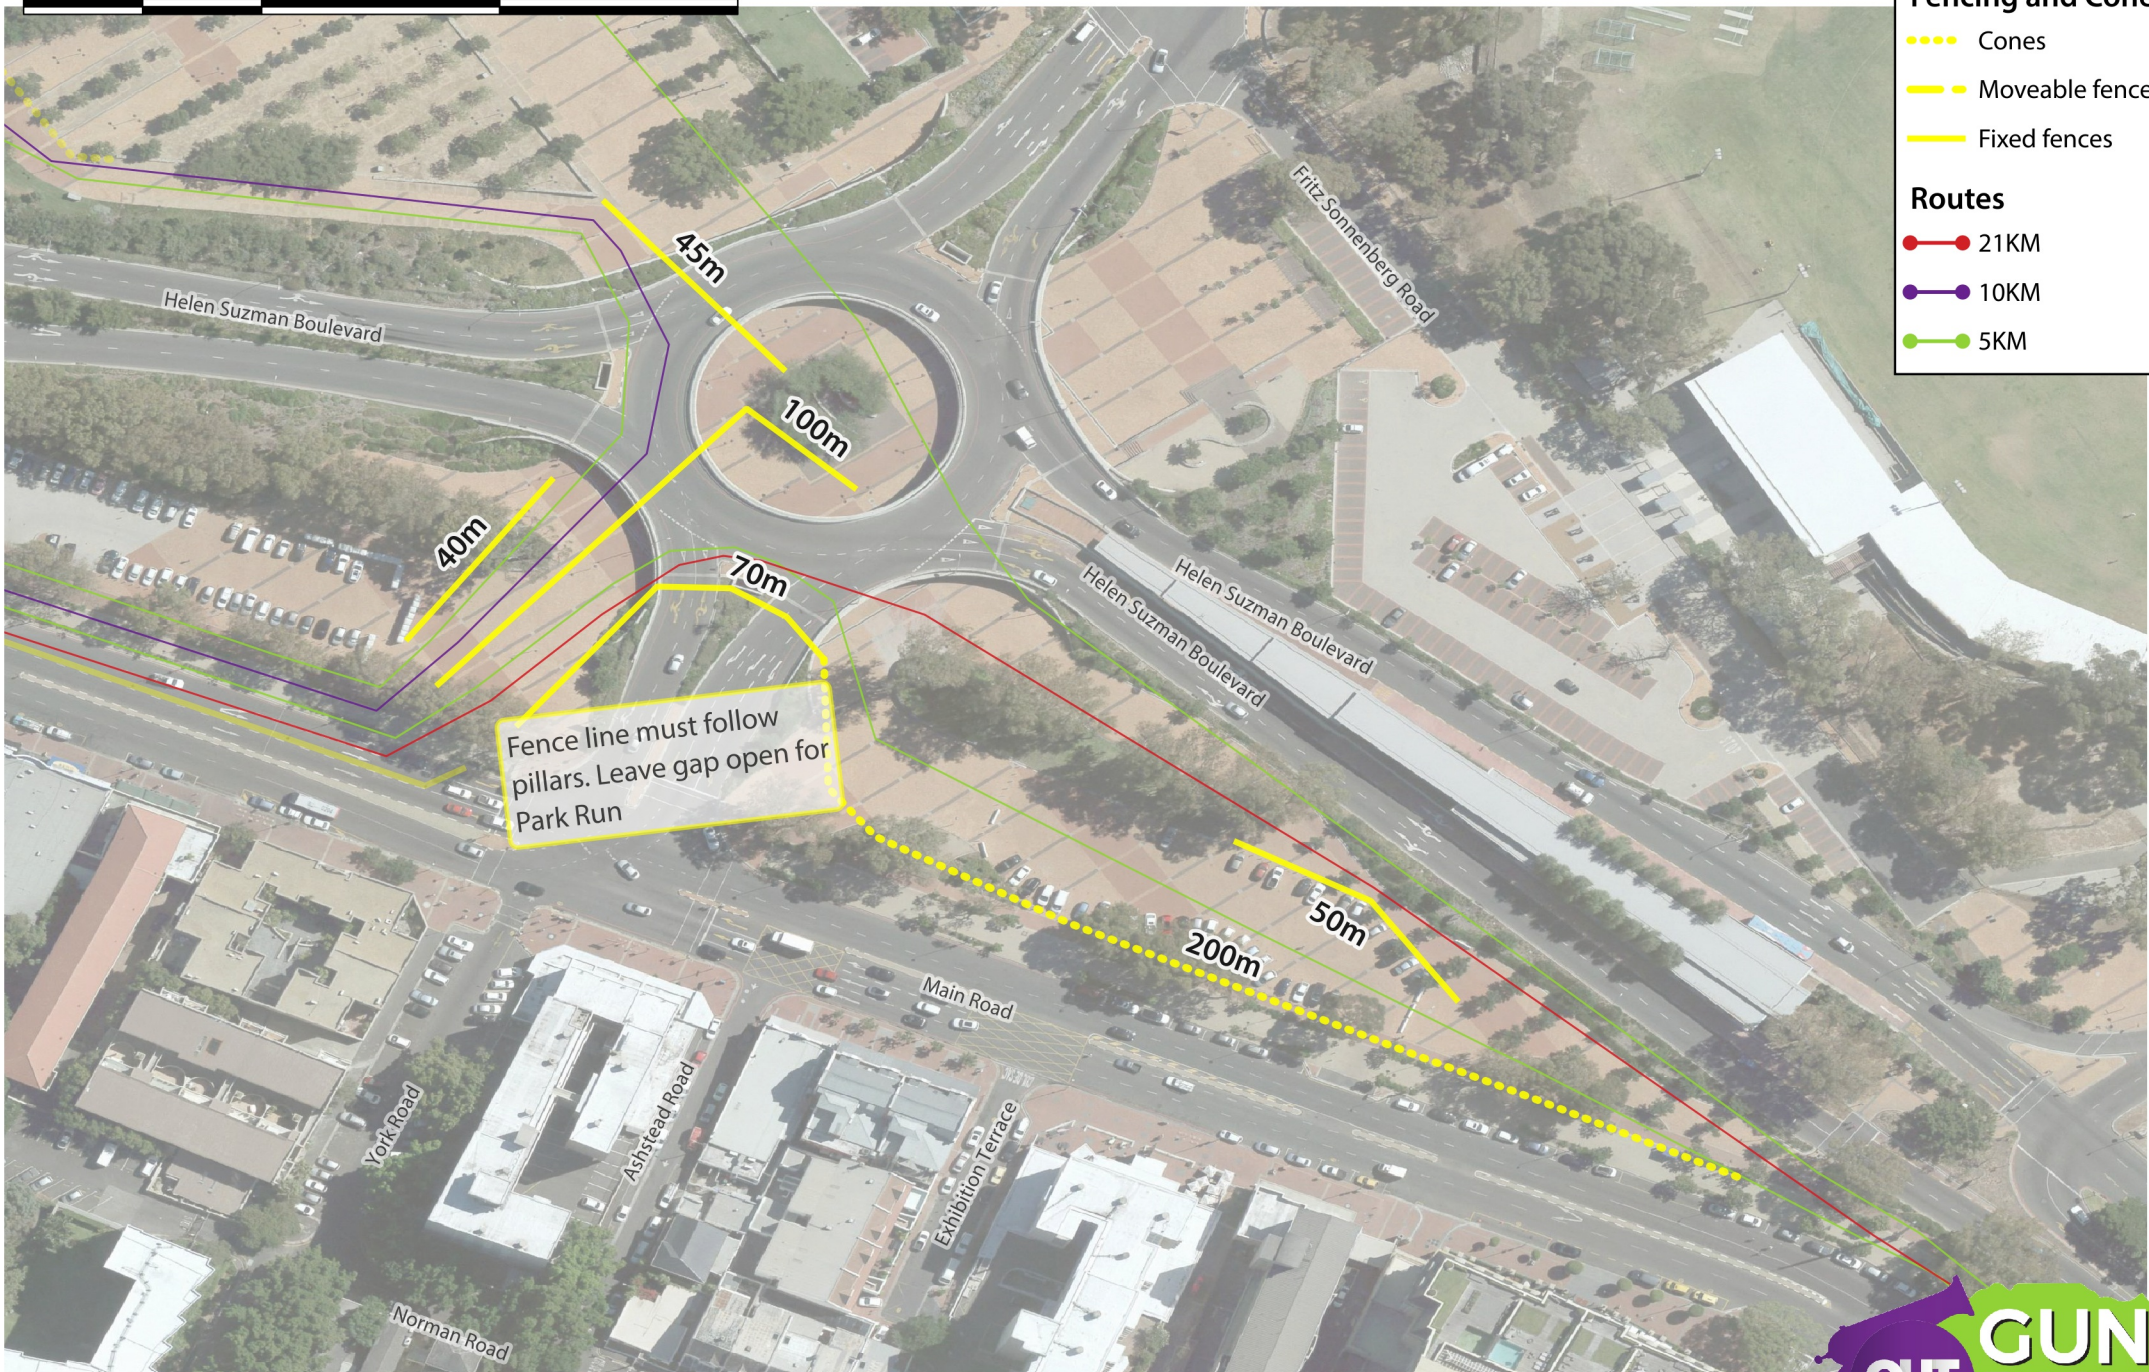

50 0 50 100 m

FENCING: Start

Sunday, 20 October 2019

10 0 10 20 m

FENCING: Corner of Beach & Fritz Sonnenberg

Sunday, 20 October 2019

40 0 40 80 m

**FENCING: Granger Bay Boulevard**

Sunday, 20 October 2019

10 0 10 20 m

**Fencing and Cones**

- Cones
- Moveable fences
- Fixed fences

**Routes**

- 21KM
- 10KM
- 5KM

**FENCING: Prestwich Road to Somerset Road**

Sunday, 20 October 2019

**Fencing and Cones**

- Cones
- - - Moveable fences
- Fixed fences

**Routes**

- 21KM
- 10KM
- 5KM

Fence line must follow pillars. Leave gap open for Park Run

**Fencing and Cones**

- ..... Cones
- Moveable fences
- Fixed fences

**Routes**

- 21KM
- 10KM
- 5KM

**Fencing and Cones**

- Cones
- Moveable fences
- Fixed fences

**Routes**

- 21KM
- 10KM
- 5KM

FENCING: Somerset Road (York Road to Pine Road)

Sunday, 20 October 2019