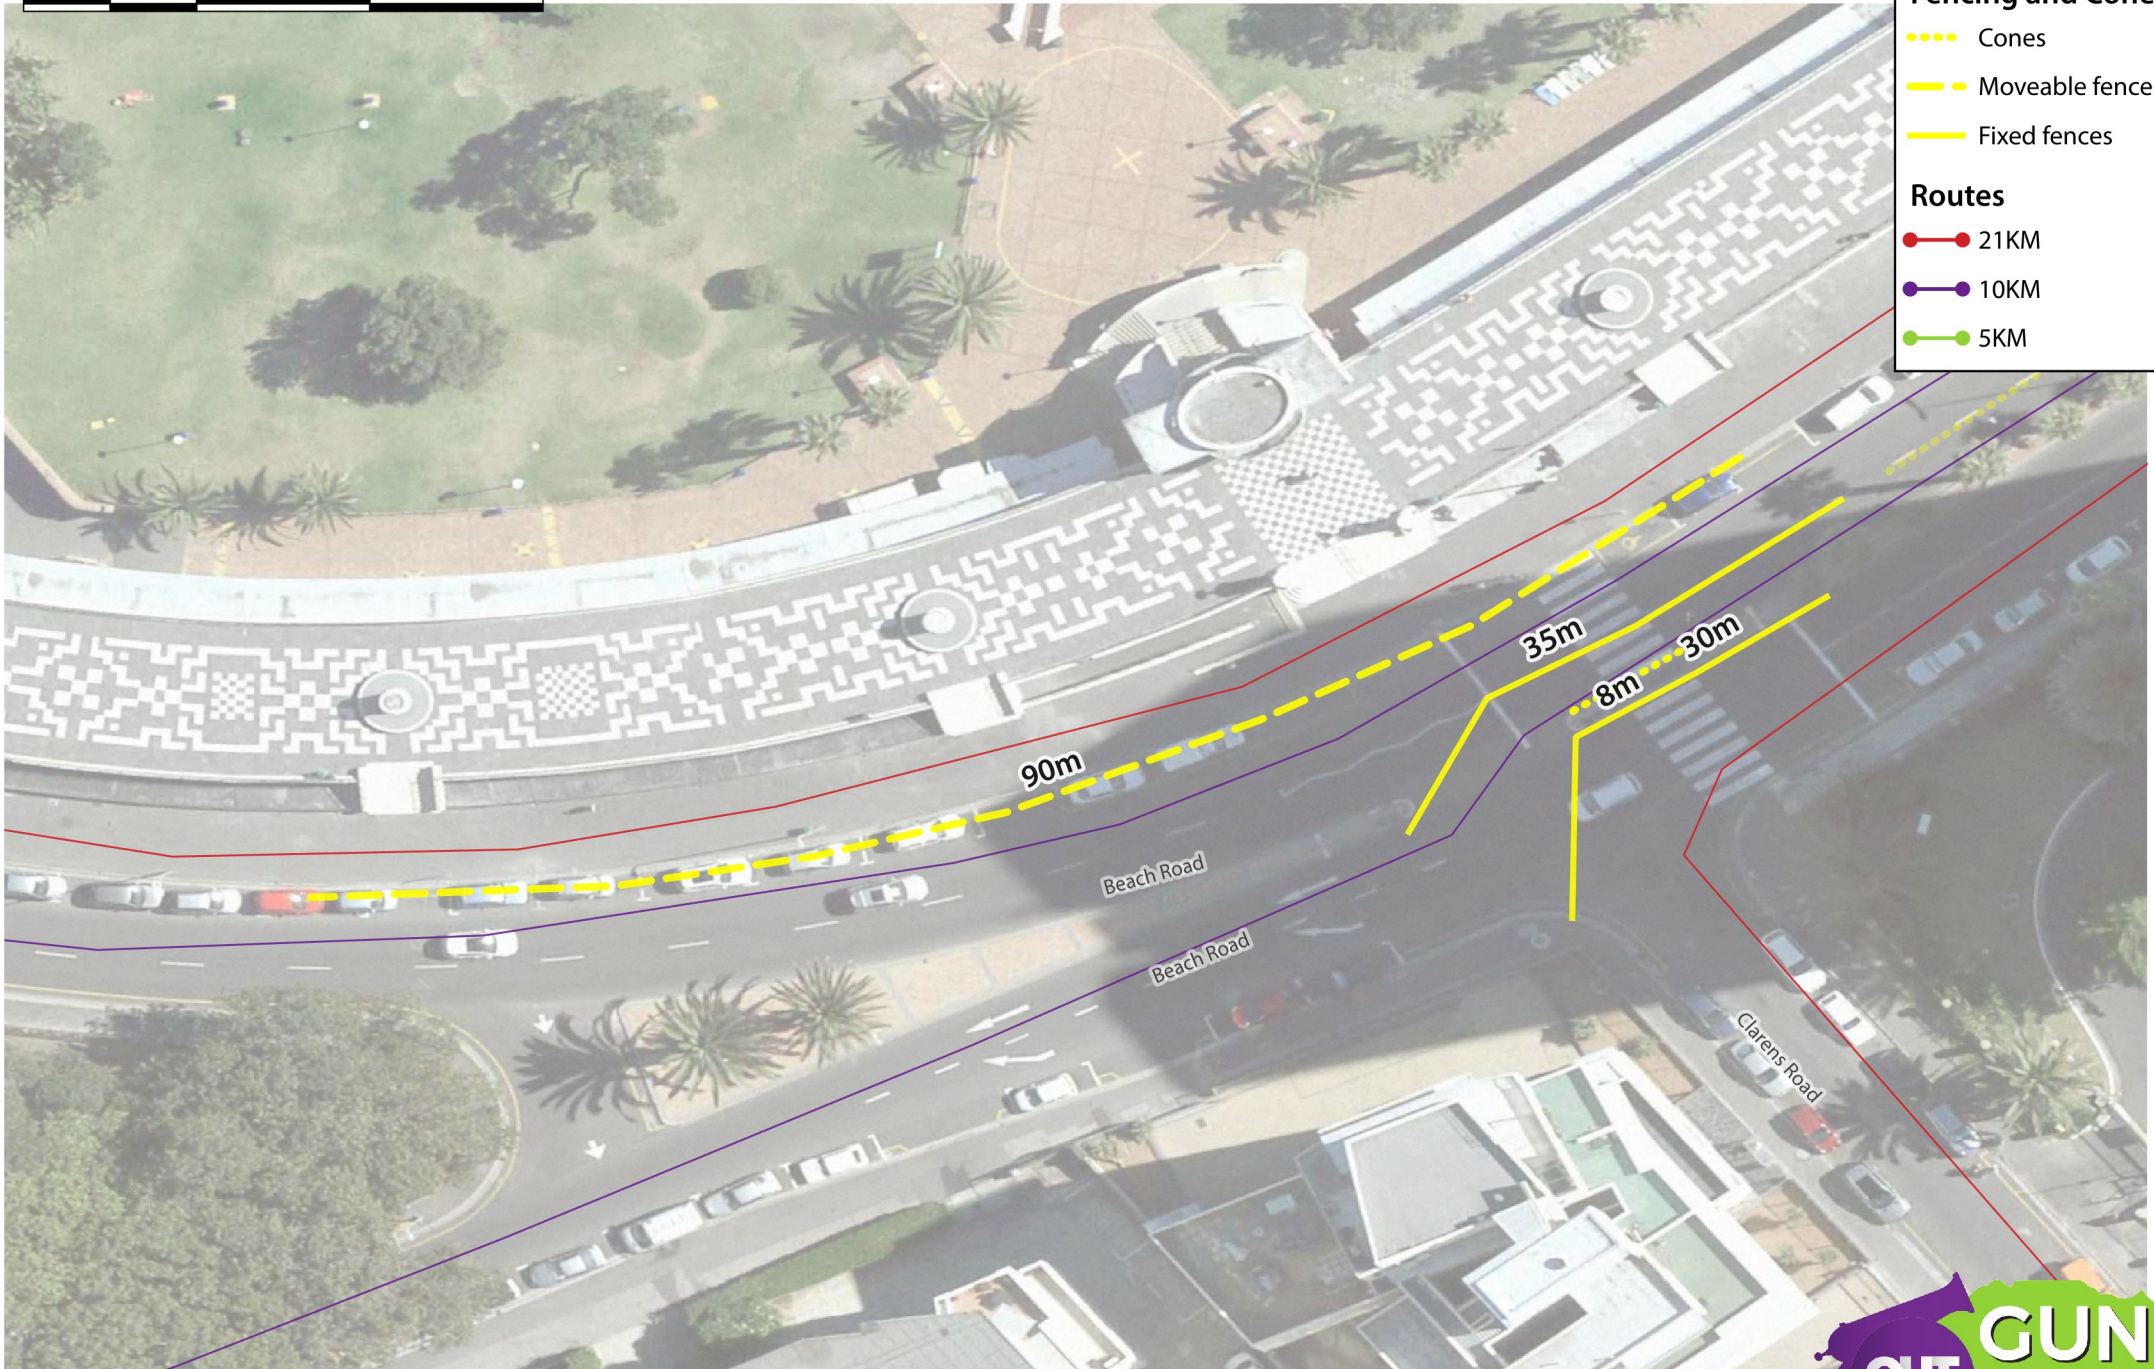

FENCING: Beach Rd towards Lighthouse

Sunday, 20 October 2019

**Fencing and Cones**

- ..... Cones
- Moveable fences
- Fixed fences

**Routes**

- 21KM
- 10KM
- 5KM

**FENCING: Beach & Beach**

Sunday, 20 October 2019

**Fencing and Cones**

- Cones
- Moveable fences
- Fixed fences

**Routes**

- 21KM
- 10KM
- 5KM

**FENCING: Three Anchor Bay Boulevard**

Sunday, 20 October 2019

**Fencing and Cones**

- Cones
- — — — Moveable fences
- Fixed fences

**Routes**

- 21KM
- 10KM
- 5KM

10 0 10 20 m

**Fencing and Cones**

- ..... Cones
- - - - Moveable fences
- Fixed fences

**Routes**

- 21KM
- 10KM
- 5KM

**FENCING: Beach & Clarens**

Sunday, 20 October 2019

10 0 10 20 m

**Fencing and Cones**

- ..... Cones
- Moveable fences
- Fixed fences

**Routes**

- 21KM
- 10KM
- 5KM

**FENCING: Beach & Surf**

Sunday, 20 October 2019