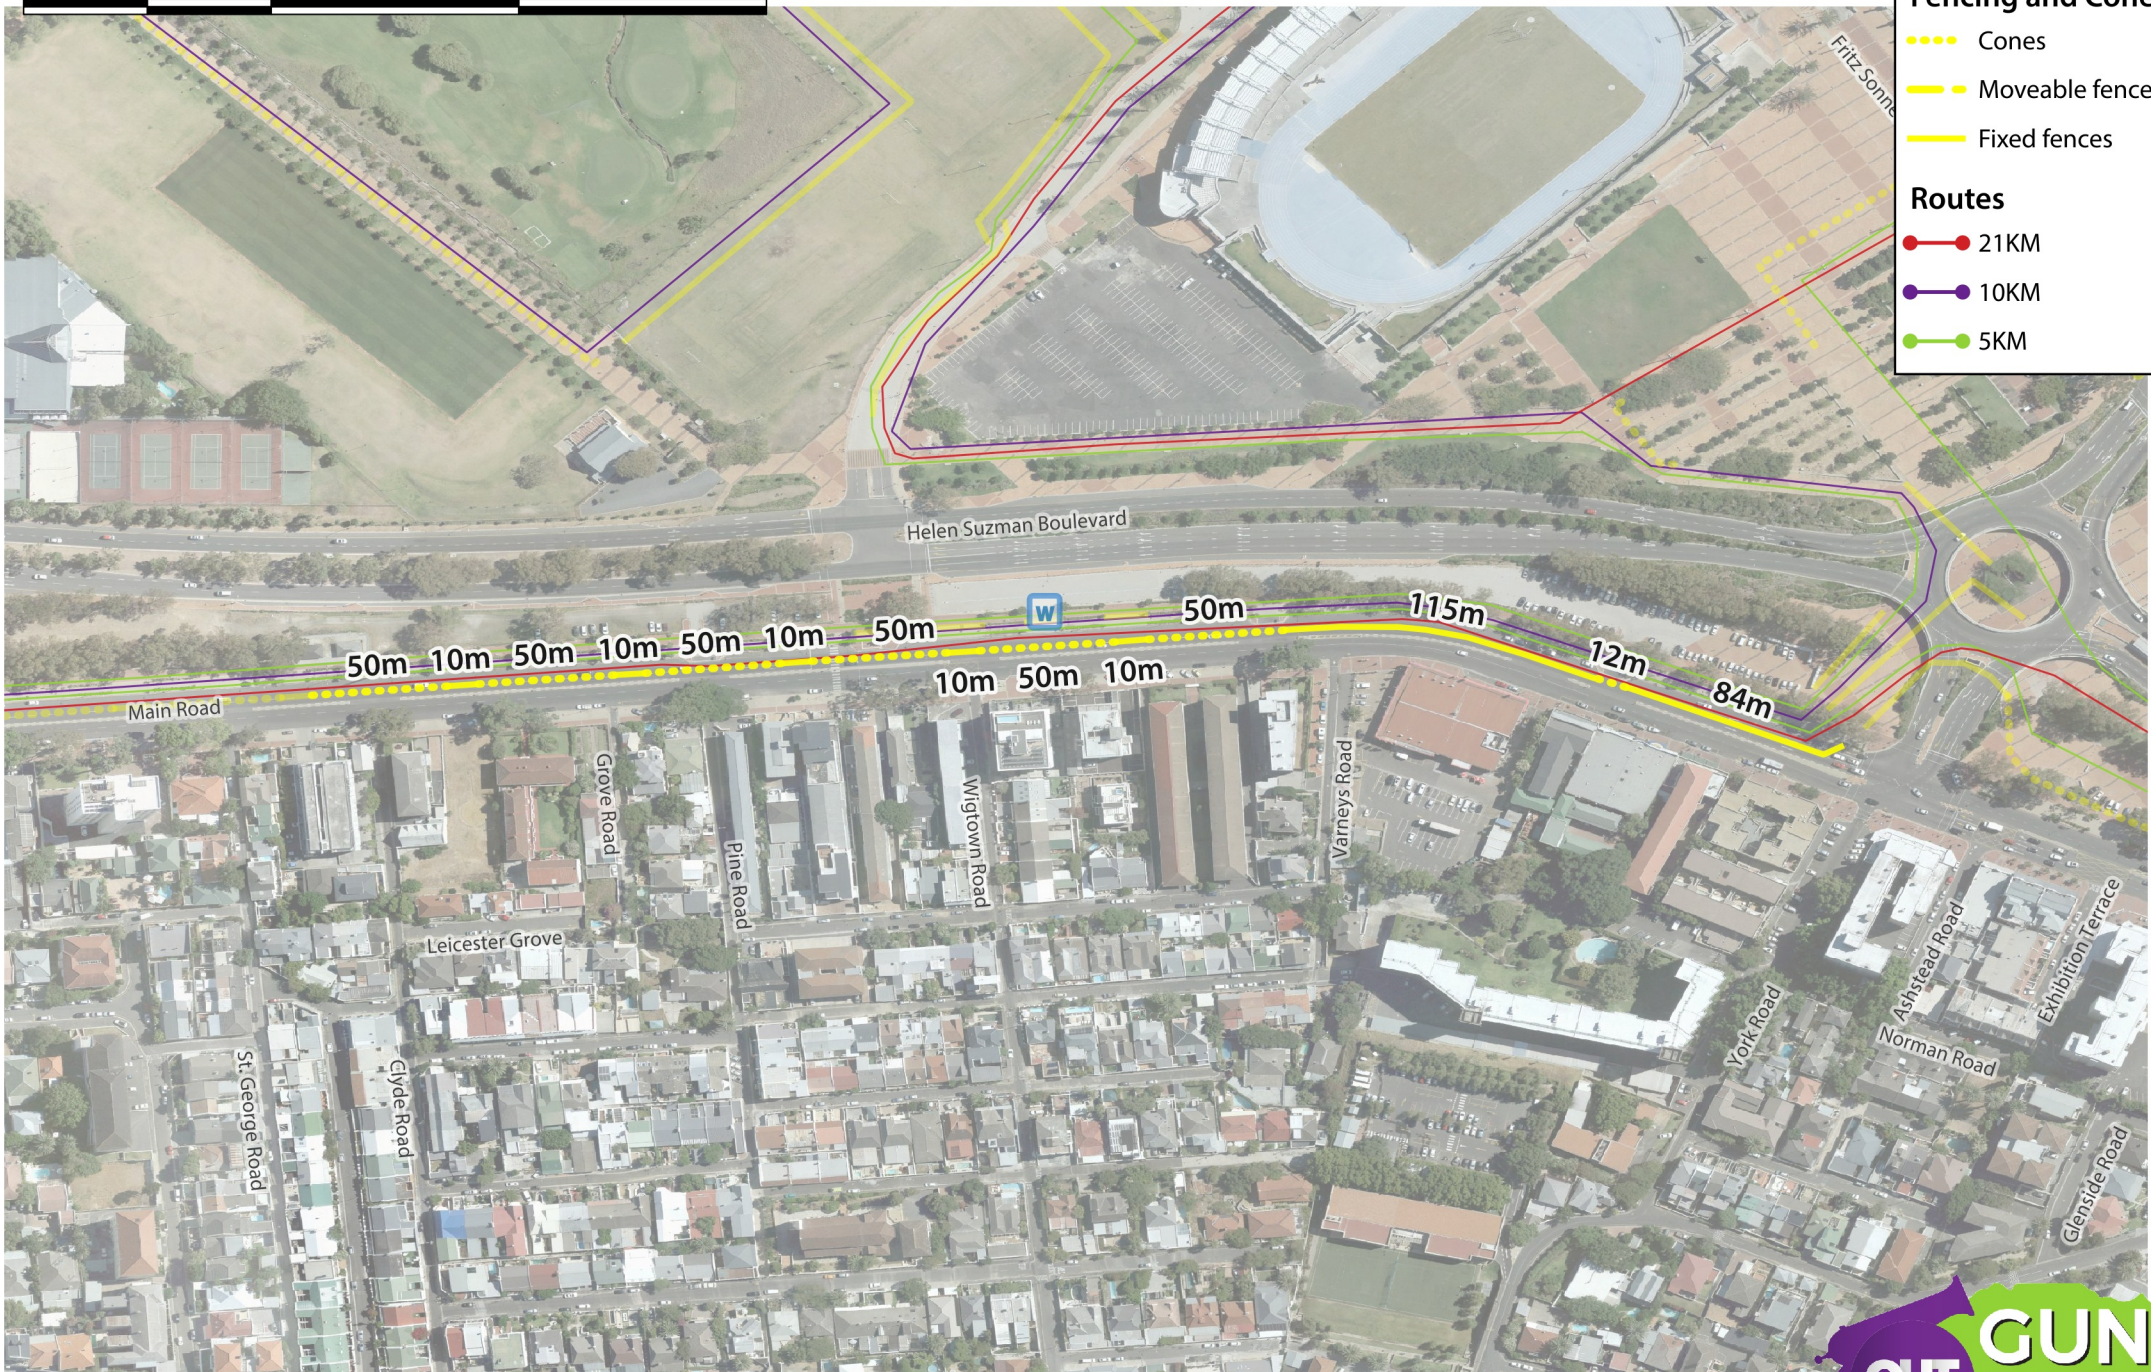

**Routes**

- 21KM
- 10KM
- 5KM

**Fencing and Cones**

- Cones
- Moveable fences
- Fixed fences

**Routes**

- 21KM
- 10KM
- 5KM

FENCING: Somerset Road (York Road to Pine Road)

Sunday, 20 October 2019