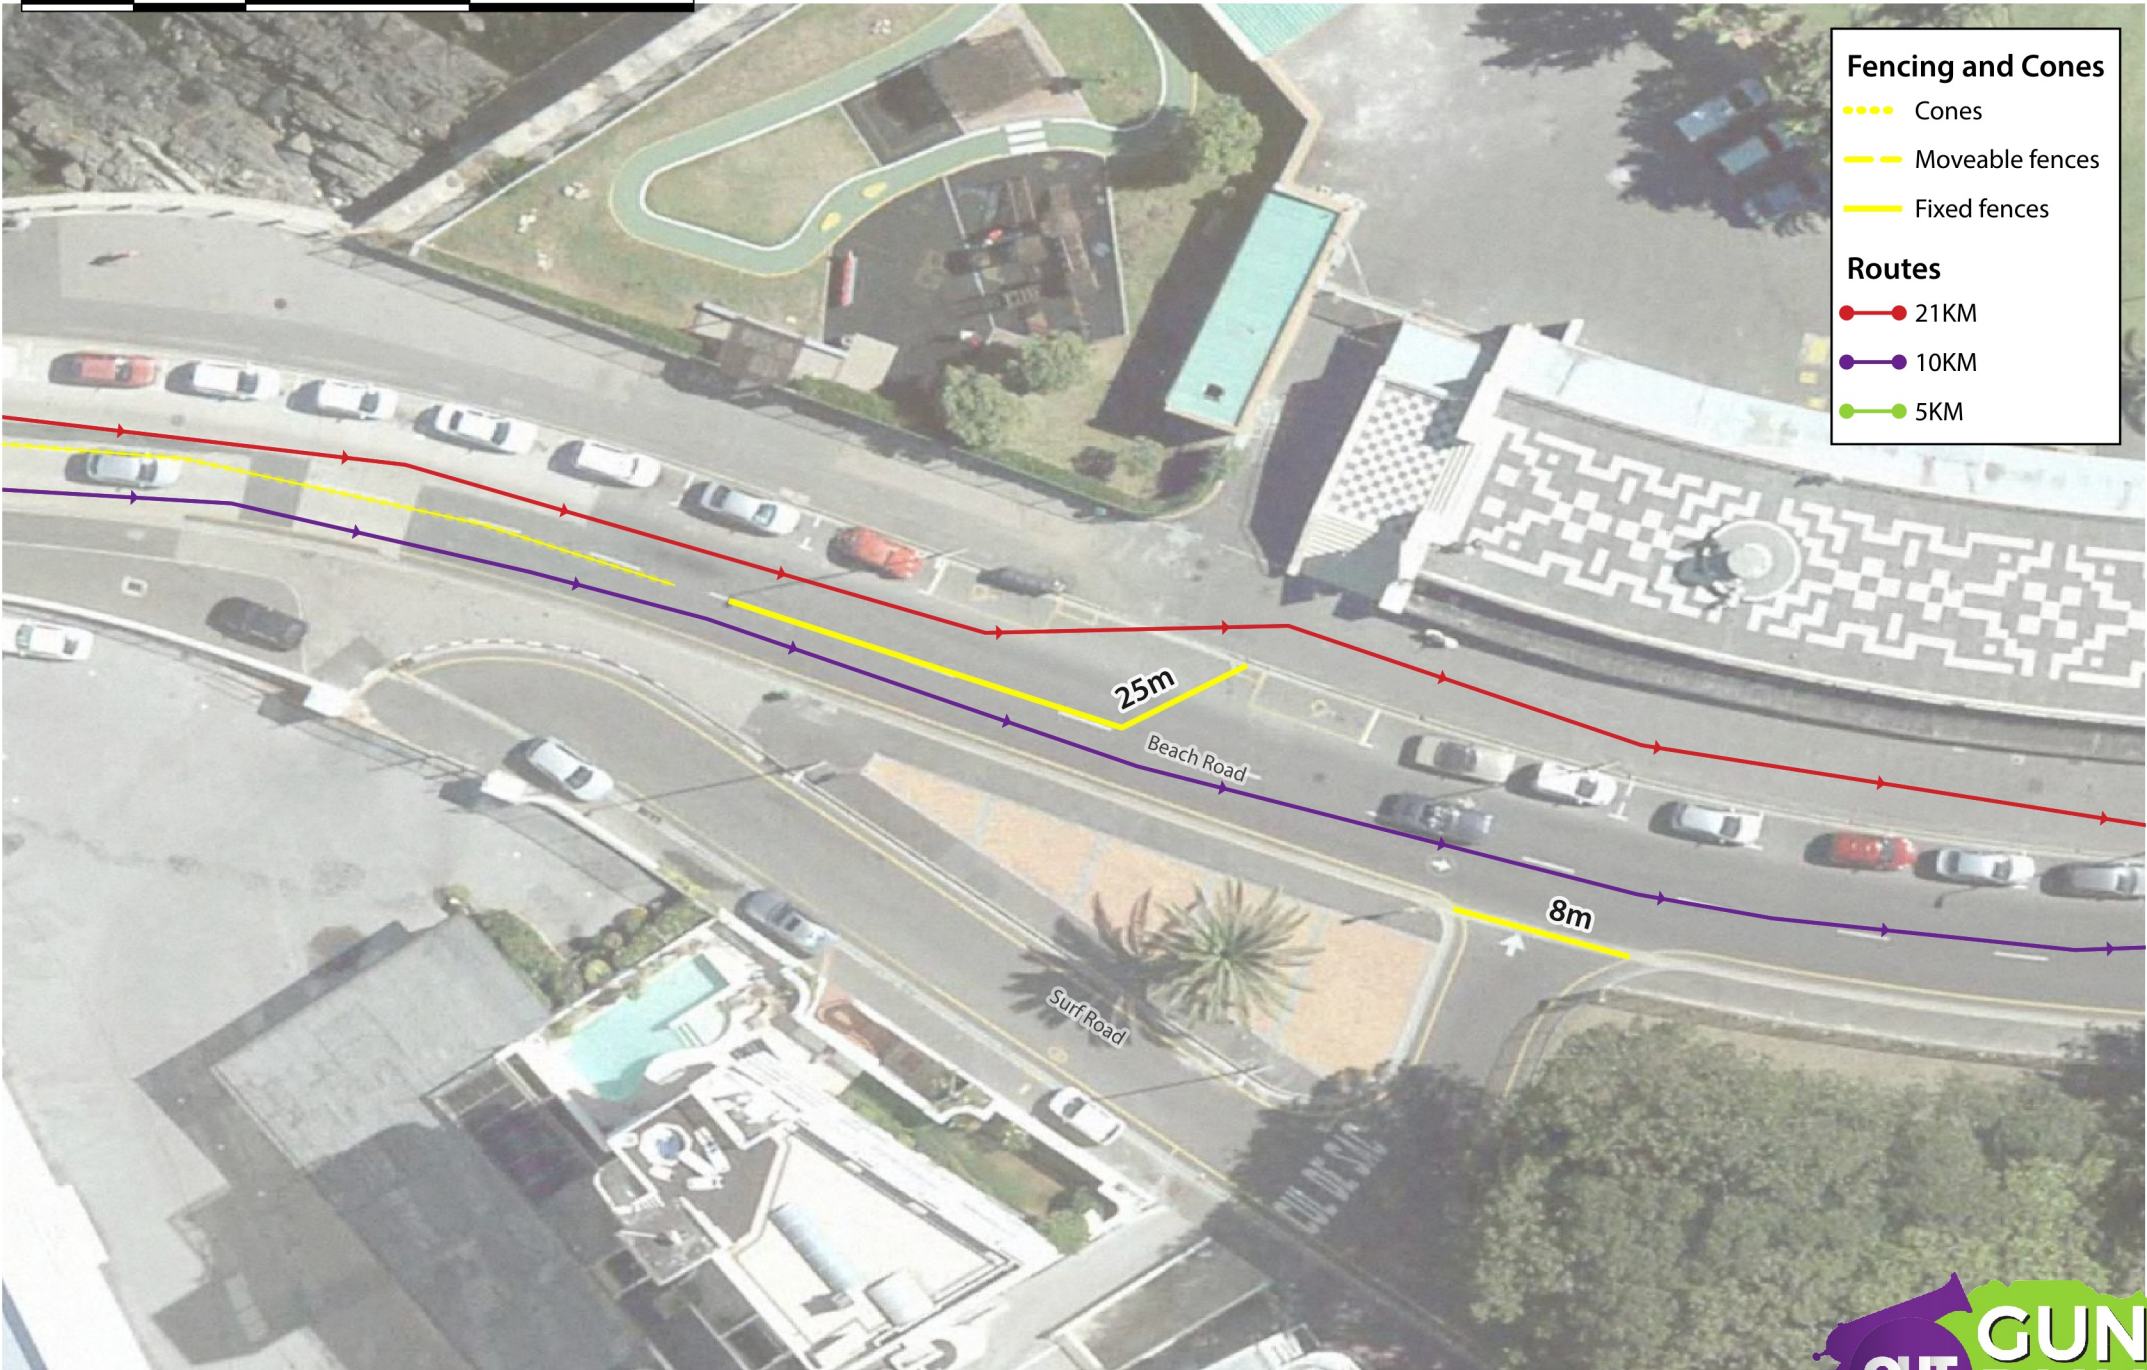

- Cones
- Moveable fences
- Fixed fences

Routes

- 21KM
- 10KM
- 5KM

FENCING: Beach Rd towards Lighthouse

Sunday, 20 October 2019

FENCING: Beach & Beach

Sunday, 20 October 2019

Fencing and Cones

- Cones
- Moveable fences
- Fixed fences

Routes

- 21KM
- 10KM
- 5KM

FENCING: Three Anchor Bay Boulevard

Sunday, 20 October 2019

FENCING: Queens Road Circle

Sunday, 20 October 2019

20 0 20 40 m

Fencing and Cones

- Cones
- Moveable fences
- Fixed fences

Routes

- 21KM
- 10KM
- 5KM

FENCING: Lower Kloof Road parking lot

Sunday, 20 October 2019

FENCING: Cones along Lower Kloof Road

Sunday, 20 October 2019