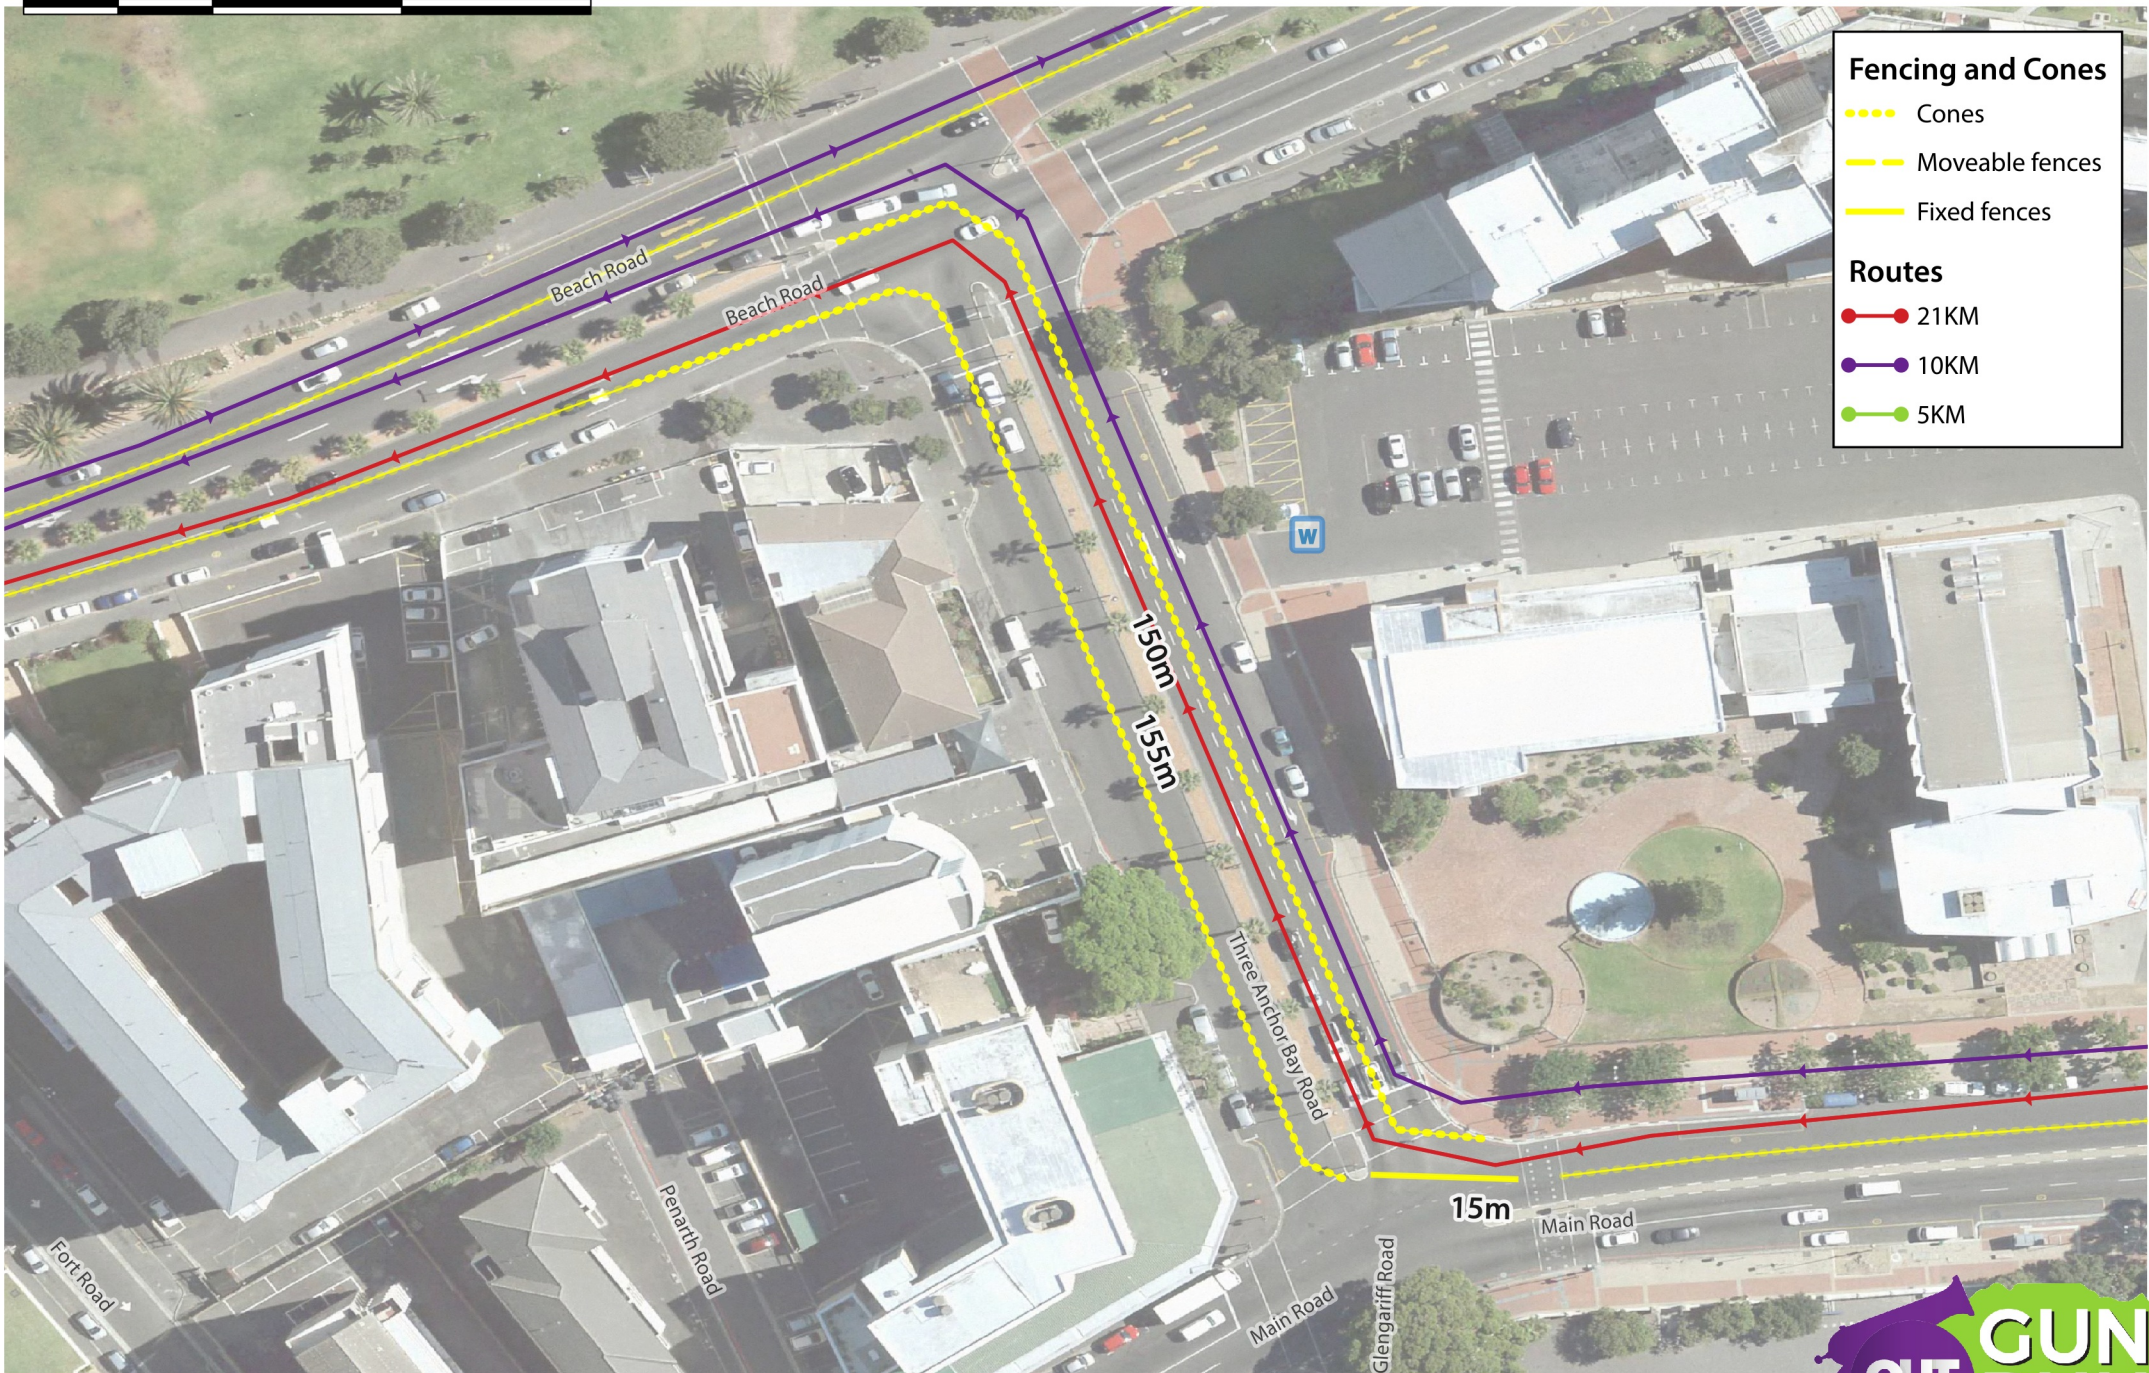

Fencing and Cones

- Cones
- Moveable fences
- Fixed fences

Routes

- 21KM
- 10KM
- 5KM

40 0 40 80 m

FENCING: 5KM Finish

Sunday, 20 October 2019

Fencing and Cones

- Cones
- Moveable fences
- Fixed fences

Routes

- 21KM
- 10KM
- 5KM

FENCING: Beach Rd towards Lighthouse

Sunday, 20 October 2019

FENCING: Beach & Beach

Sunday, 20 October 2019

Fencing and Cones

- Cones
- Moveable fences
- Fixed fences

Routes

- 21KM
- 10KM
- 5KM

FENCING: Three Anchor Bay Boulevard

Sunday, 20 October 2019

FENCING: Queens Road Circle

Sunday, 20 October 2019

20 0 20 40 m

Fencing and Cones

- Cones
- Moveable fences
- Fixed fences

Routes

- 21KM
- 10KM
- 5KM

FENCING: Lower Kloof Road parking lot

Sunday, 20 October 2019

FENCING: Cones along Lower Kloof Road

Sunday, 20 October 2019