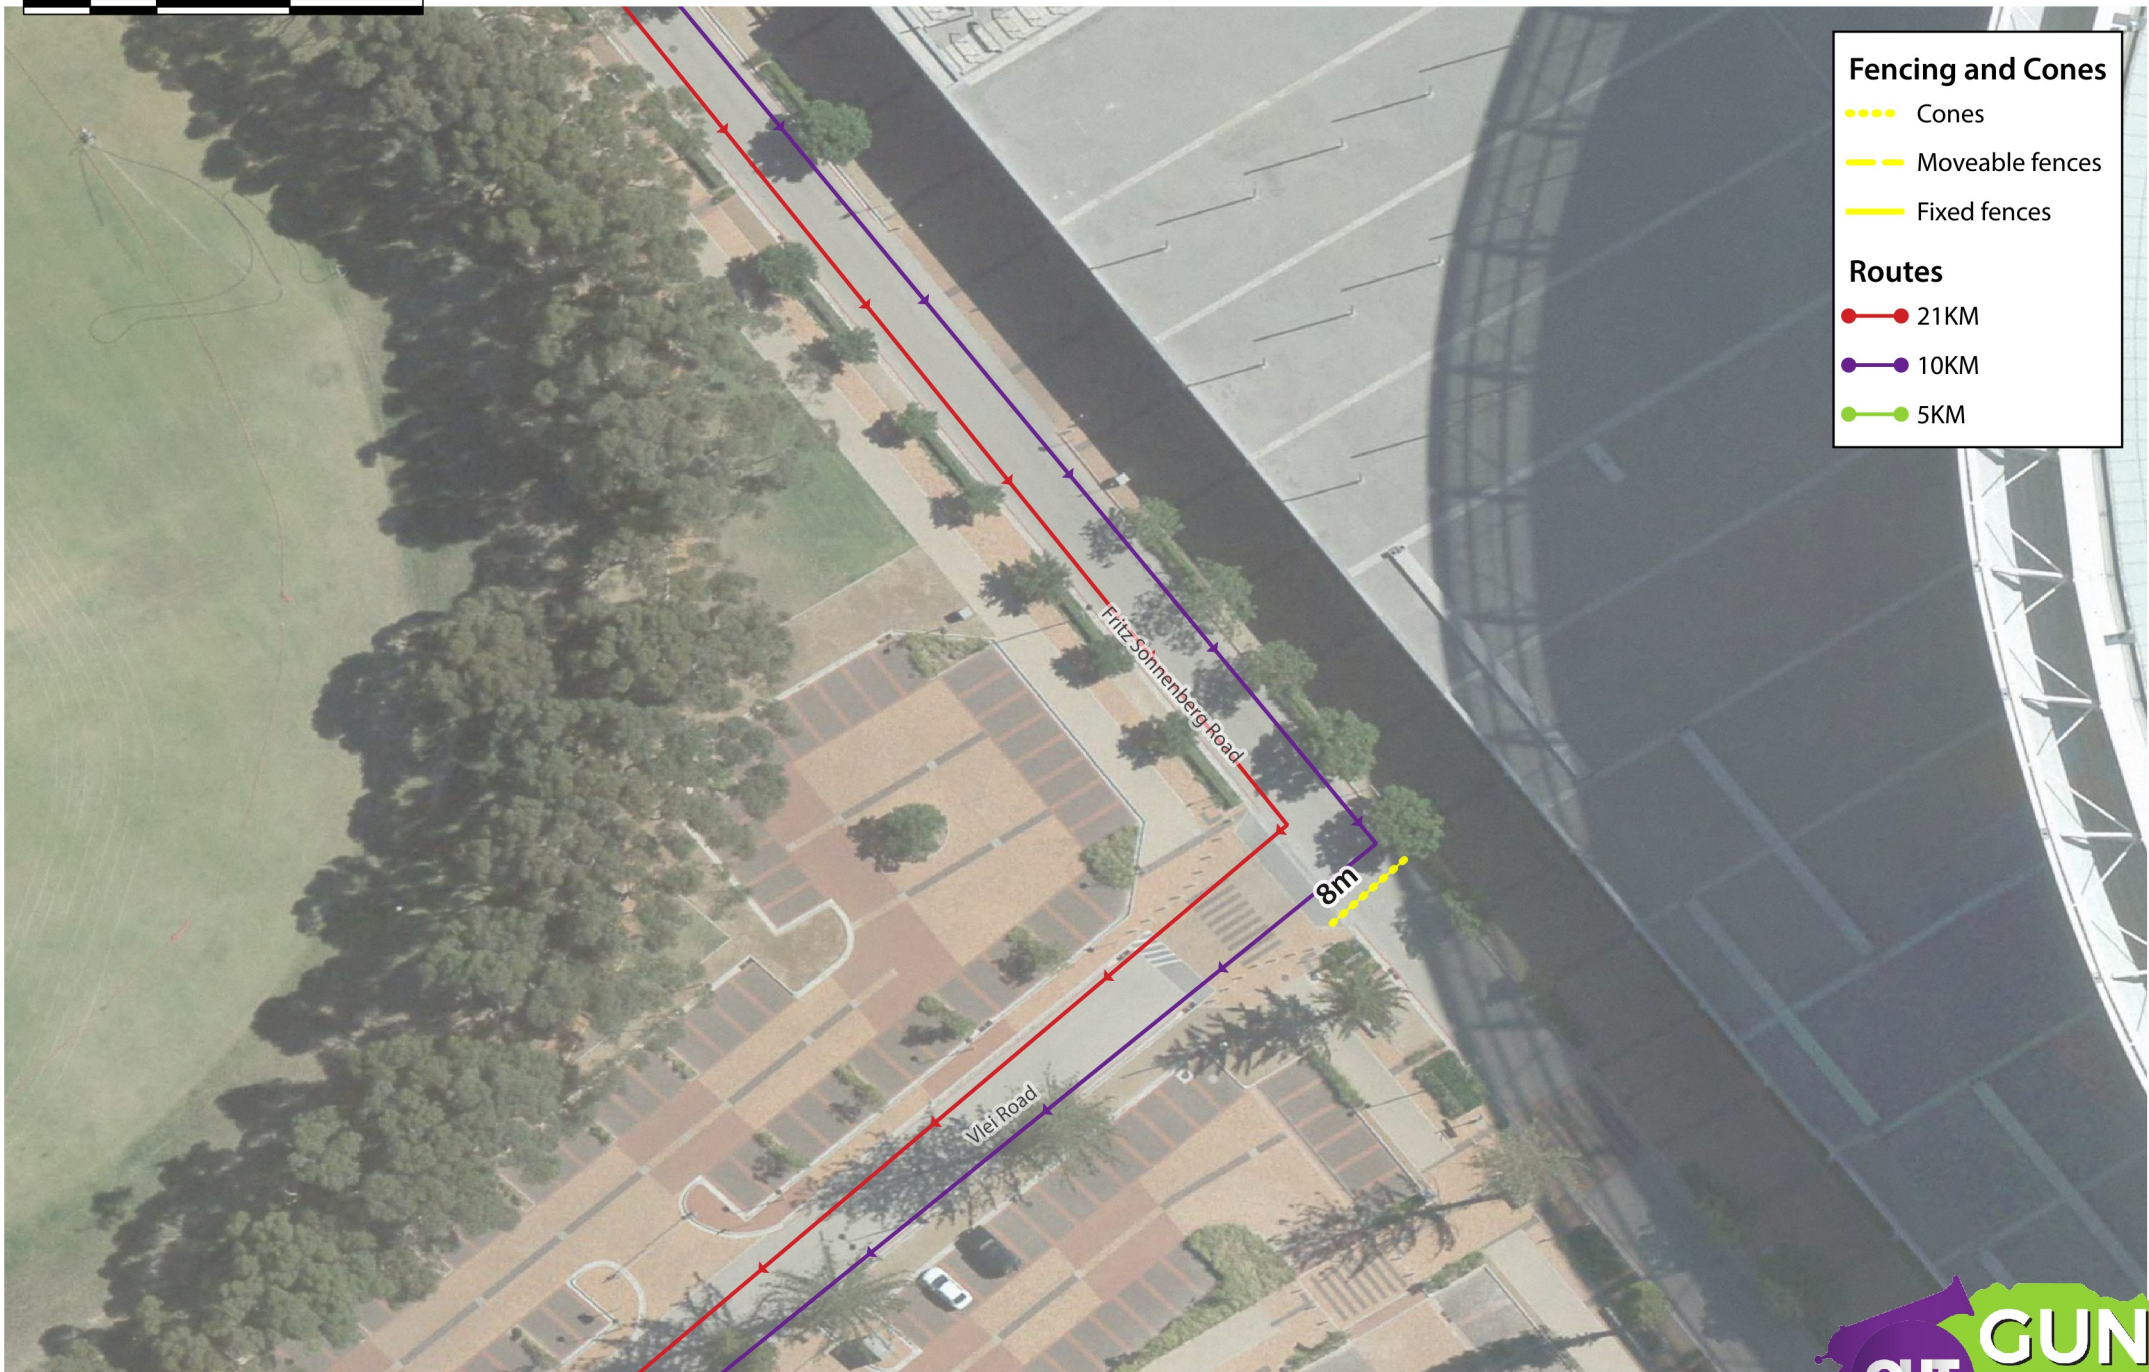

Fencing and Cones

- Cones
- Moveable fences
- Fixed fences

Routes

- 21KM
- 10KM
- 5KM

Cones to be laid out after the last 21KM runner has passed

120m

40m

Helen Suzman Boulevard

Fitz-Sonnenberg Road

Drive-Thru

Fencing and Cones

- Cones
- Moveable fences
- Fixed fences

Routes

- 21KM
- 10KM
- 5KM

Fencing and Cones

- Cones
- Moveable fences
- Fixed fences

- Cones
- Moveable fences
- Fixed fences

Routes

- 21KM
- 10KM
- 5KM

FENCING: Beach Rd towards Lighthouse

Sunday, 20 October 2019

FENCING: Beach & Beach

Sunday, 20 October 2019

Fencing and Cones

- Cones
- Moveable fences
- Fixed fences

Routes

- 21KM
- 10KM
- 5KM

FENCING: Three Anchor Bay Boulevard

Sunday, 20 October 2019

FENCING: Queens Road Circle

Sunday, 20 October 2019

20 0 20 40 m