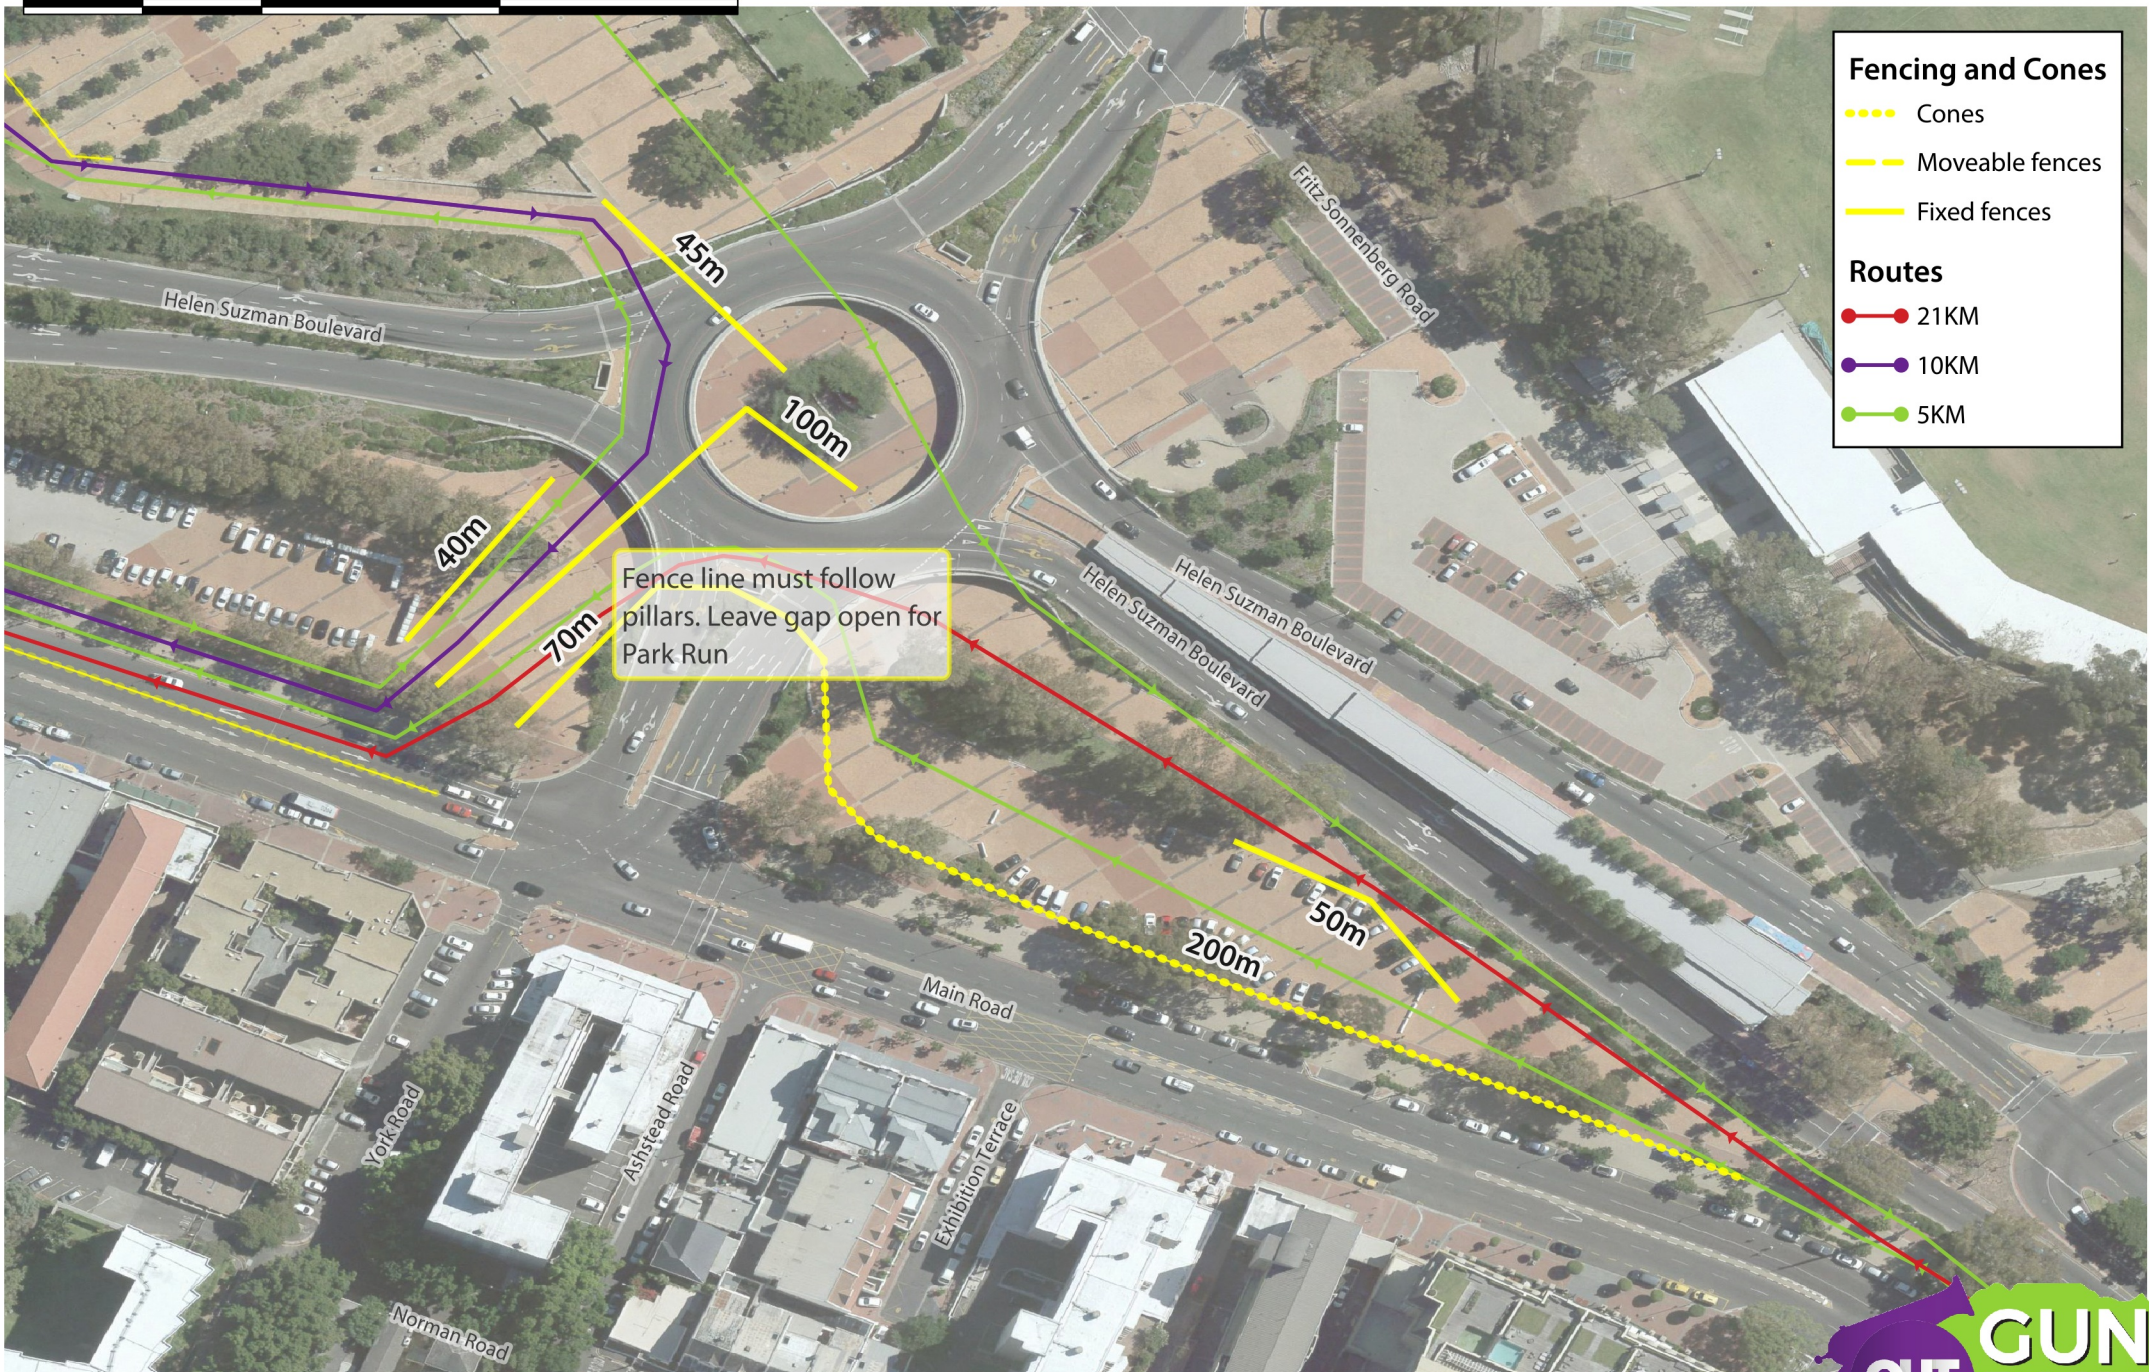

Fencing and Cones

- ●●● Cones
- --- Moveable fences
- Fixed fences

Routes

- 21KM
- 10KM
- 5KM