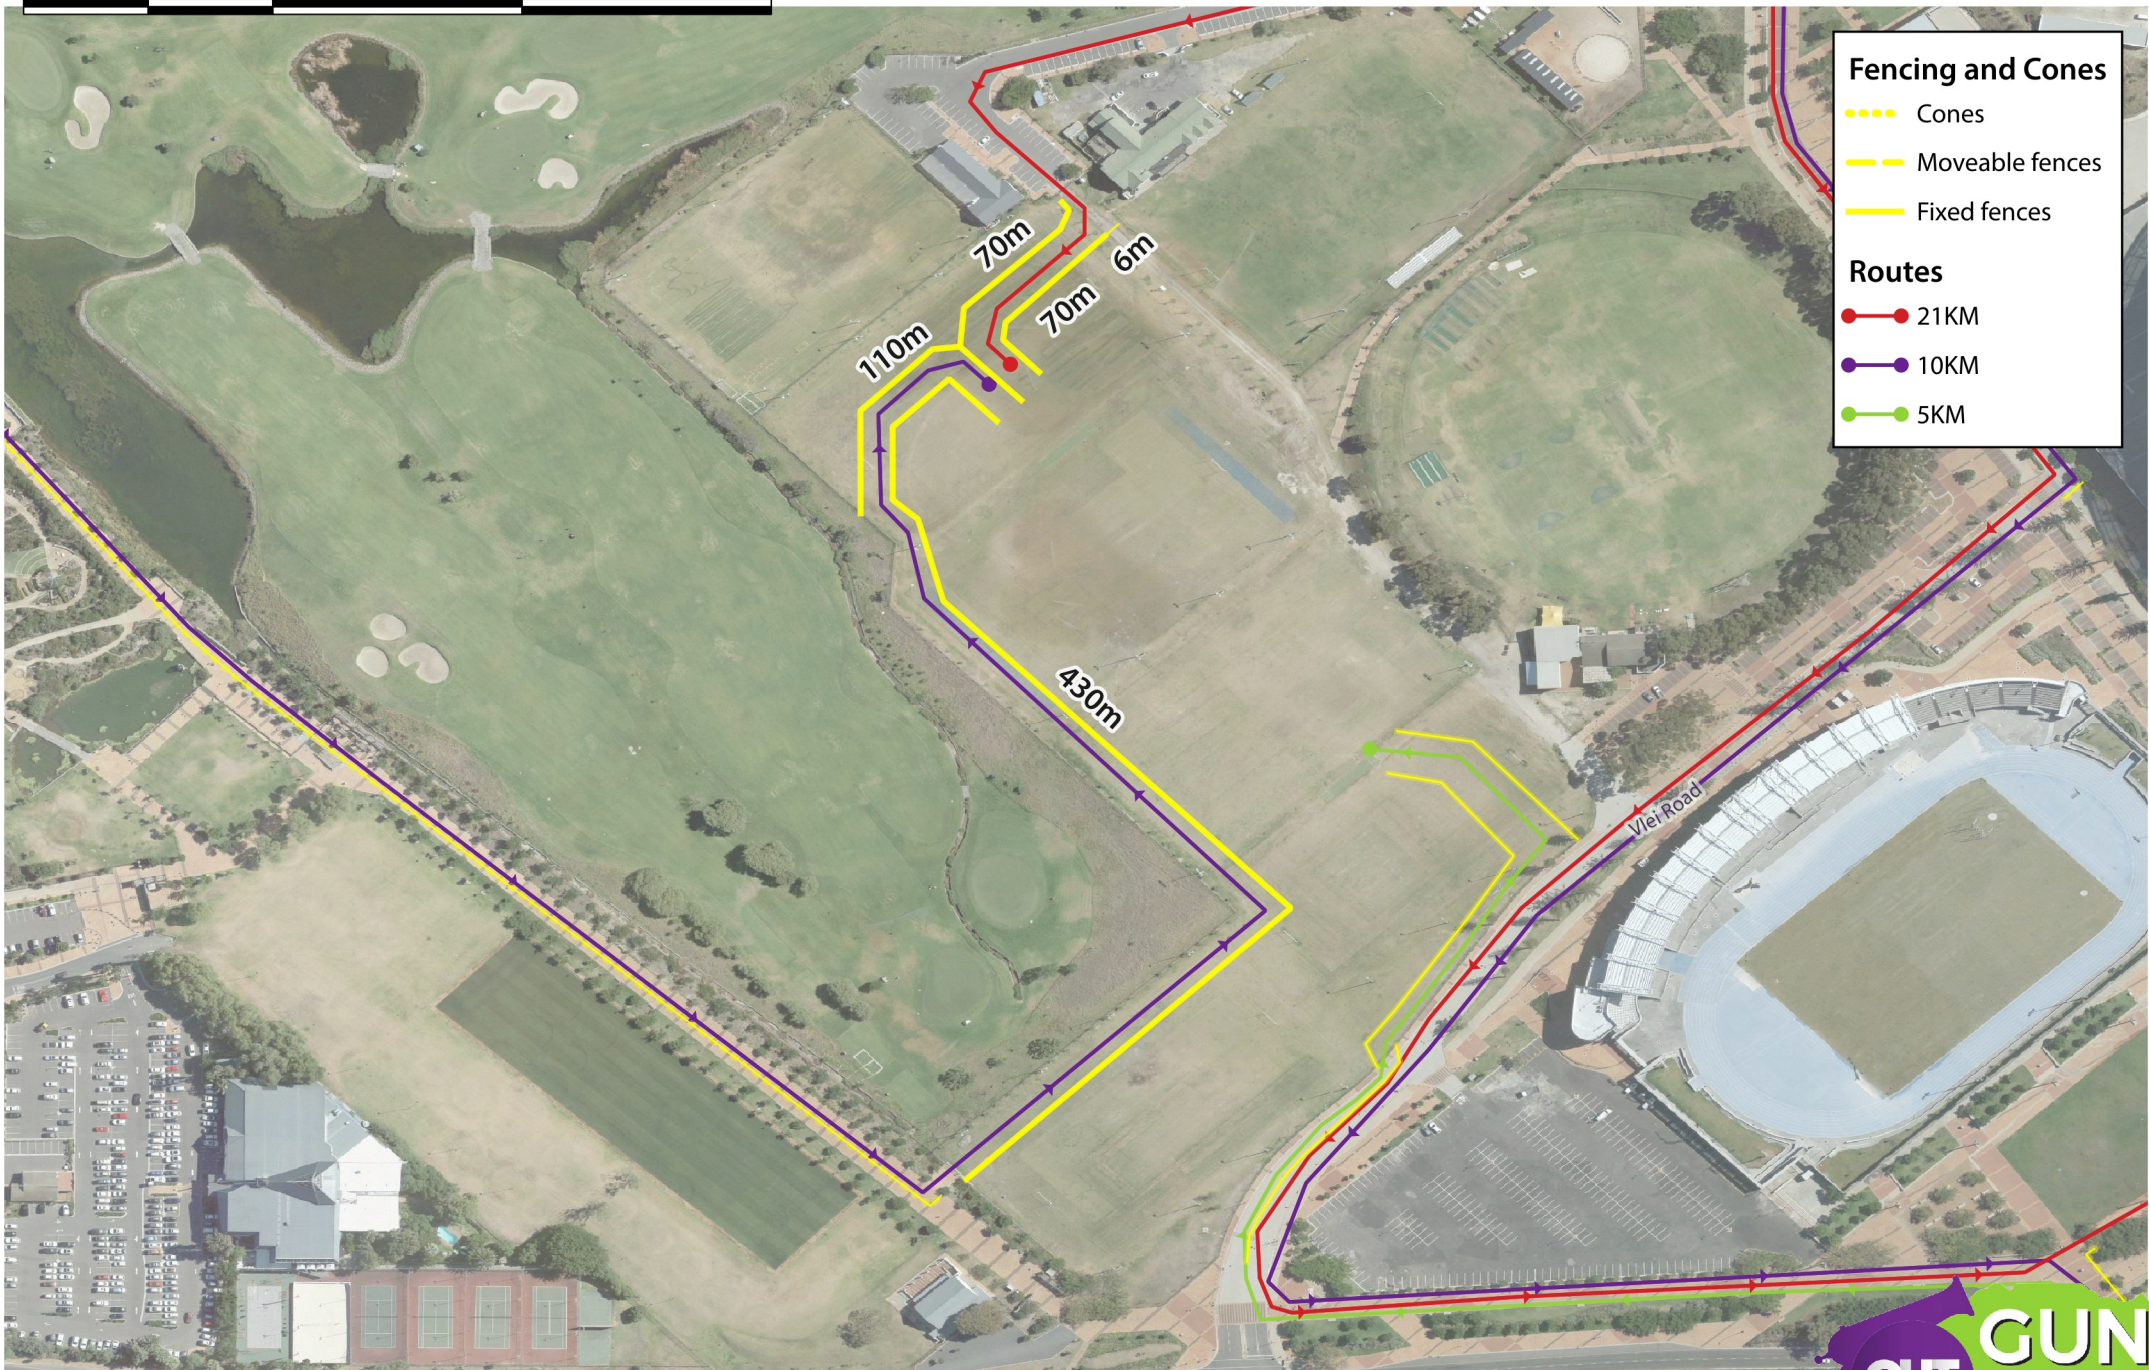

Fencing and Cones

- Cones
- Moveable fences
- Fixed fences

Routes

- 21KM
- 10KM
- 5KM

40 0 40 80 m

FENCING: 5KM Finish

Sunday, 20 October 2019

Fencing and Cones

- Cones
- Moveable fences
- Fixed fences

Routes

- 21KM
- 10KM
- 5KM

FENCING: Beach Rd towards Lighthouse

Sunday, 20 October 2019

FENCING: Beach & Beach

Sunday, 20 October 2019

Fencing and Cones

- Cones
- Moveable fences
- Fixed fences

Routes

- 21KM
- 10KM
- 5KM

FENCING: Three Anchor Bay Boulevard

Sunday, 20 October 2019

FENCING: Queens Road Circle

Sunday, 20 October 2019

20 0 20 40 m

Fencing and Cones

- Cones
- Moveable fences
- Fixed fences

Routes

- 21KM
- 10KM
- 5KM

FENCING: Lower Kloof Road parking lot

Sunday, 20 October 2019

FENCING: Cones along Lower Kloof Road

Sunday, 20 October 2019