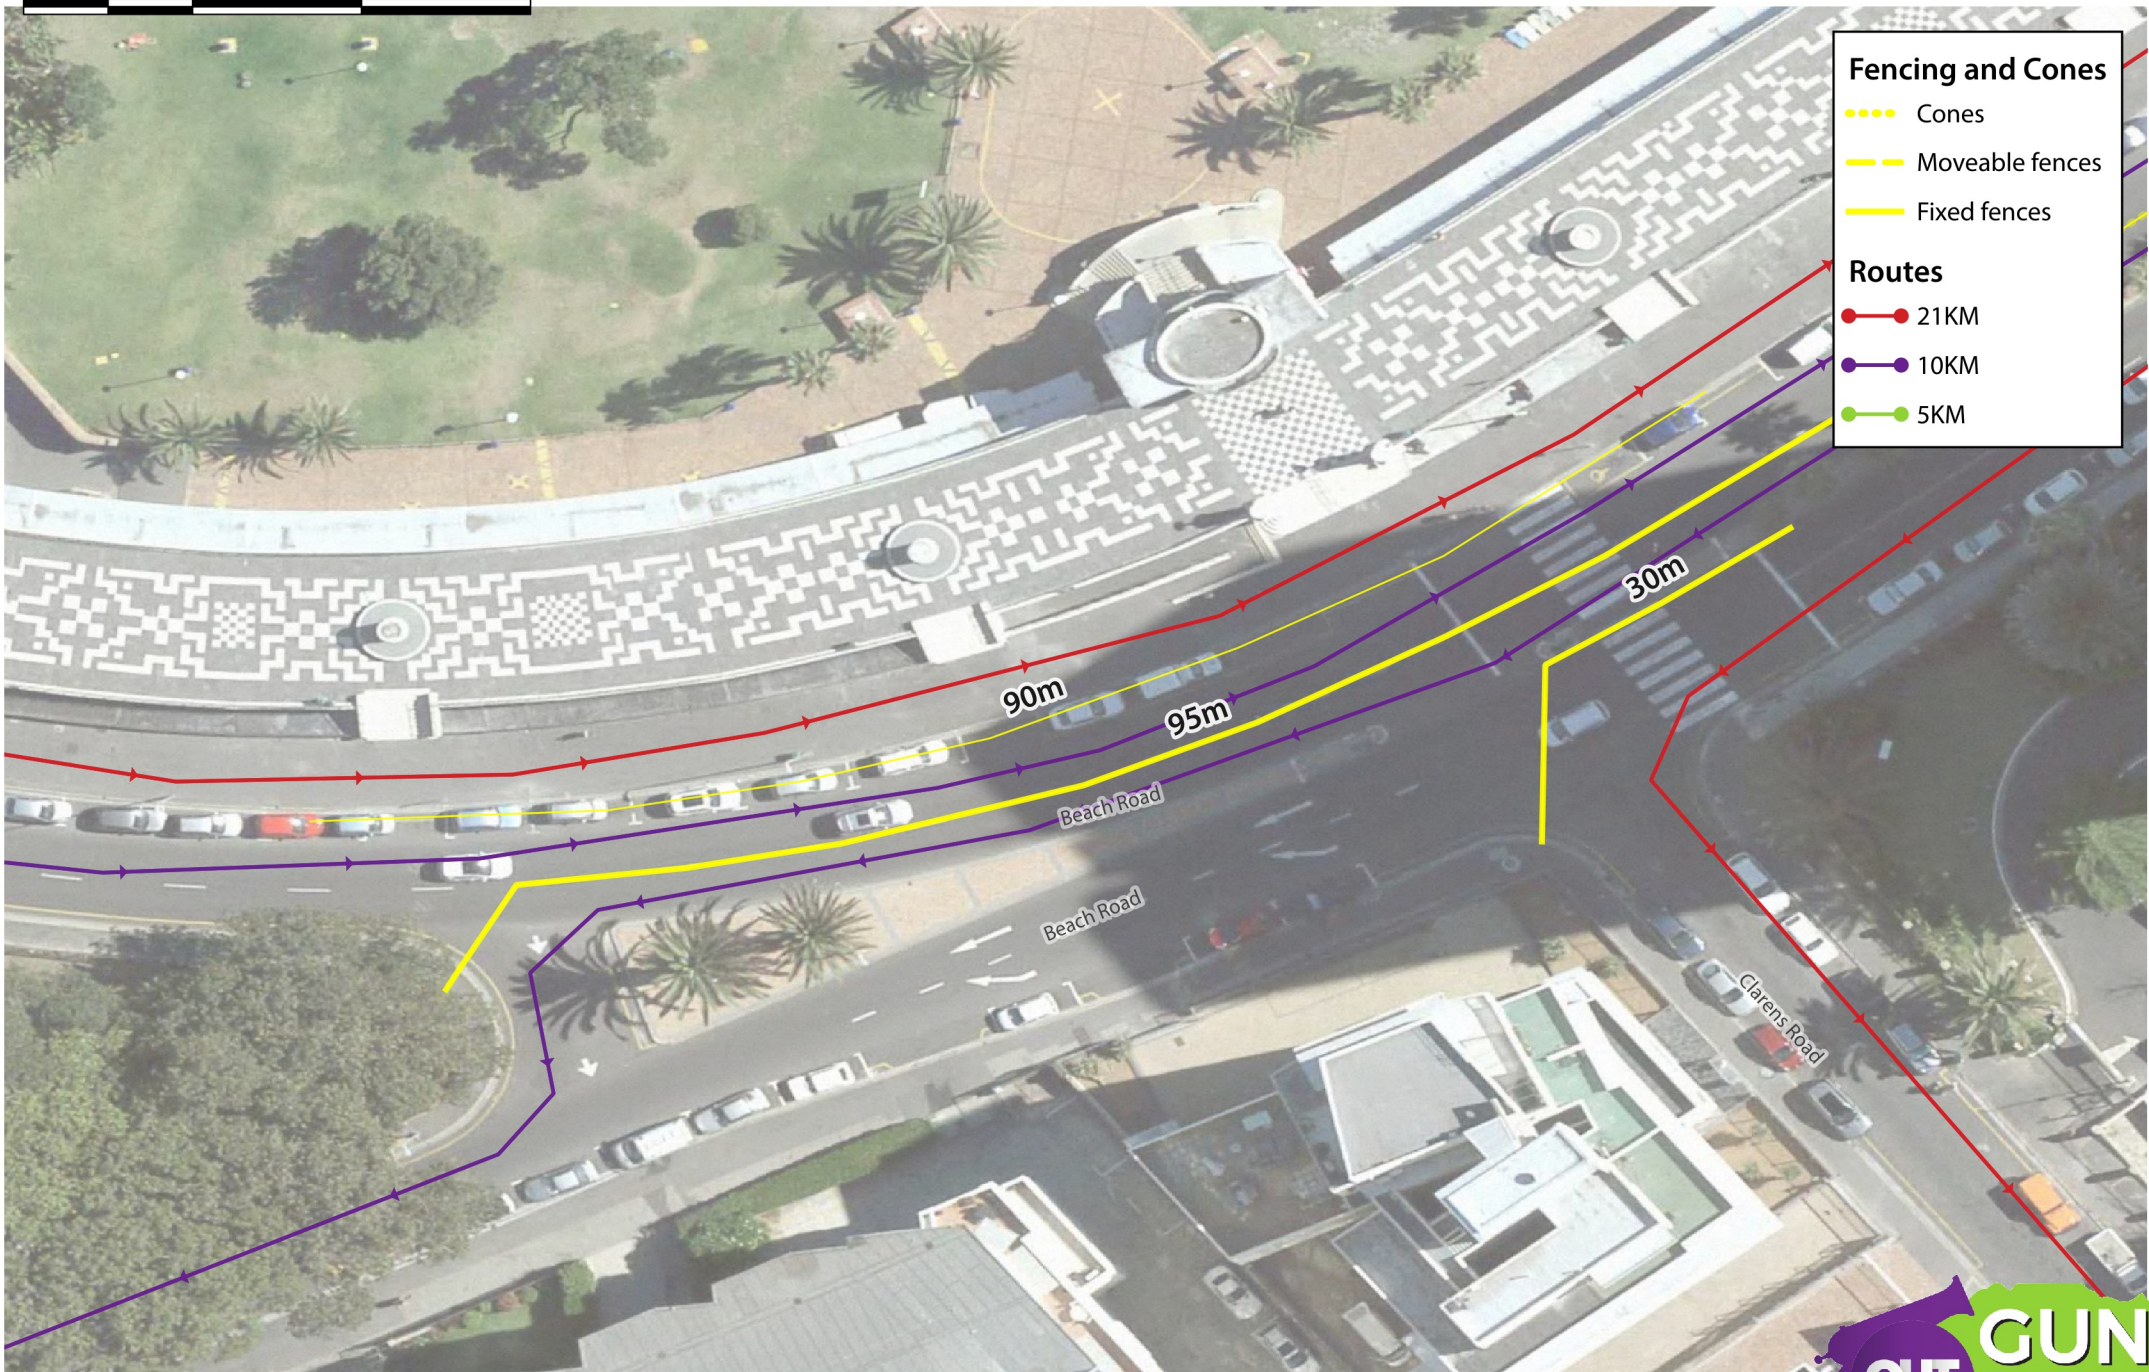

- Cones
- Moveable fences
- Fixed fences

Routes

- 21KM
- 10KM
- 5KM

FENCING: Beach Rd towards Lighthouse

Sunday, 20 October 2019

FENCING: Beach & Beach

Sunday, 20 October 2019

Fencing and Cones

- Cones
- Moveable fences
- Fixed fences

Routes

- 21KM
- 10KM
- 5KM

FENCING: Three Anchor Bay Boulevard

Sunday, 20 October 2019

FENCING: Queens Road Circle

Sunday, 20 October 2019

20 0 20 40 m

Fencing and Cones

- Cones
- Moveable fences
- Fixed fences

Routes

- 21KM
- 10KM
- 5KM

FENCING: Lower Kloof Road parking lot

Sunday, 20 October 2019

FENCING: Cones along Lower Kloof Road

Sunday, 20 October 2019