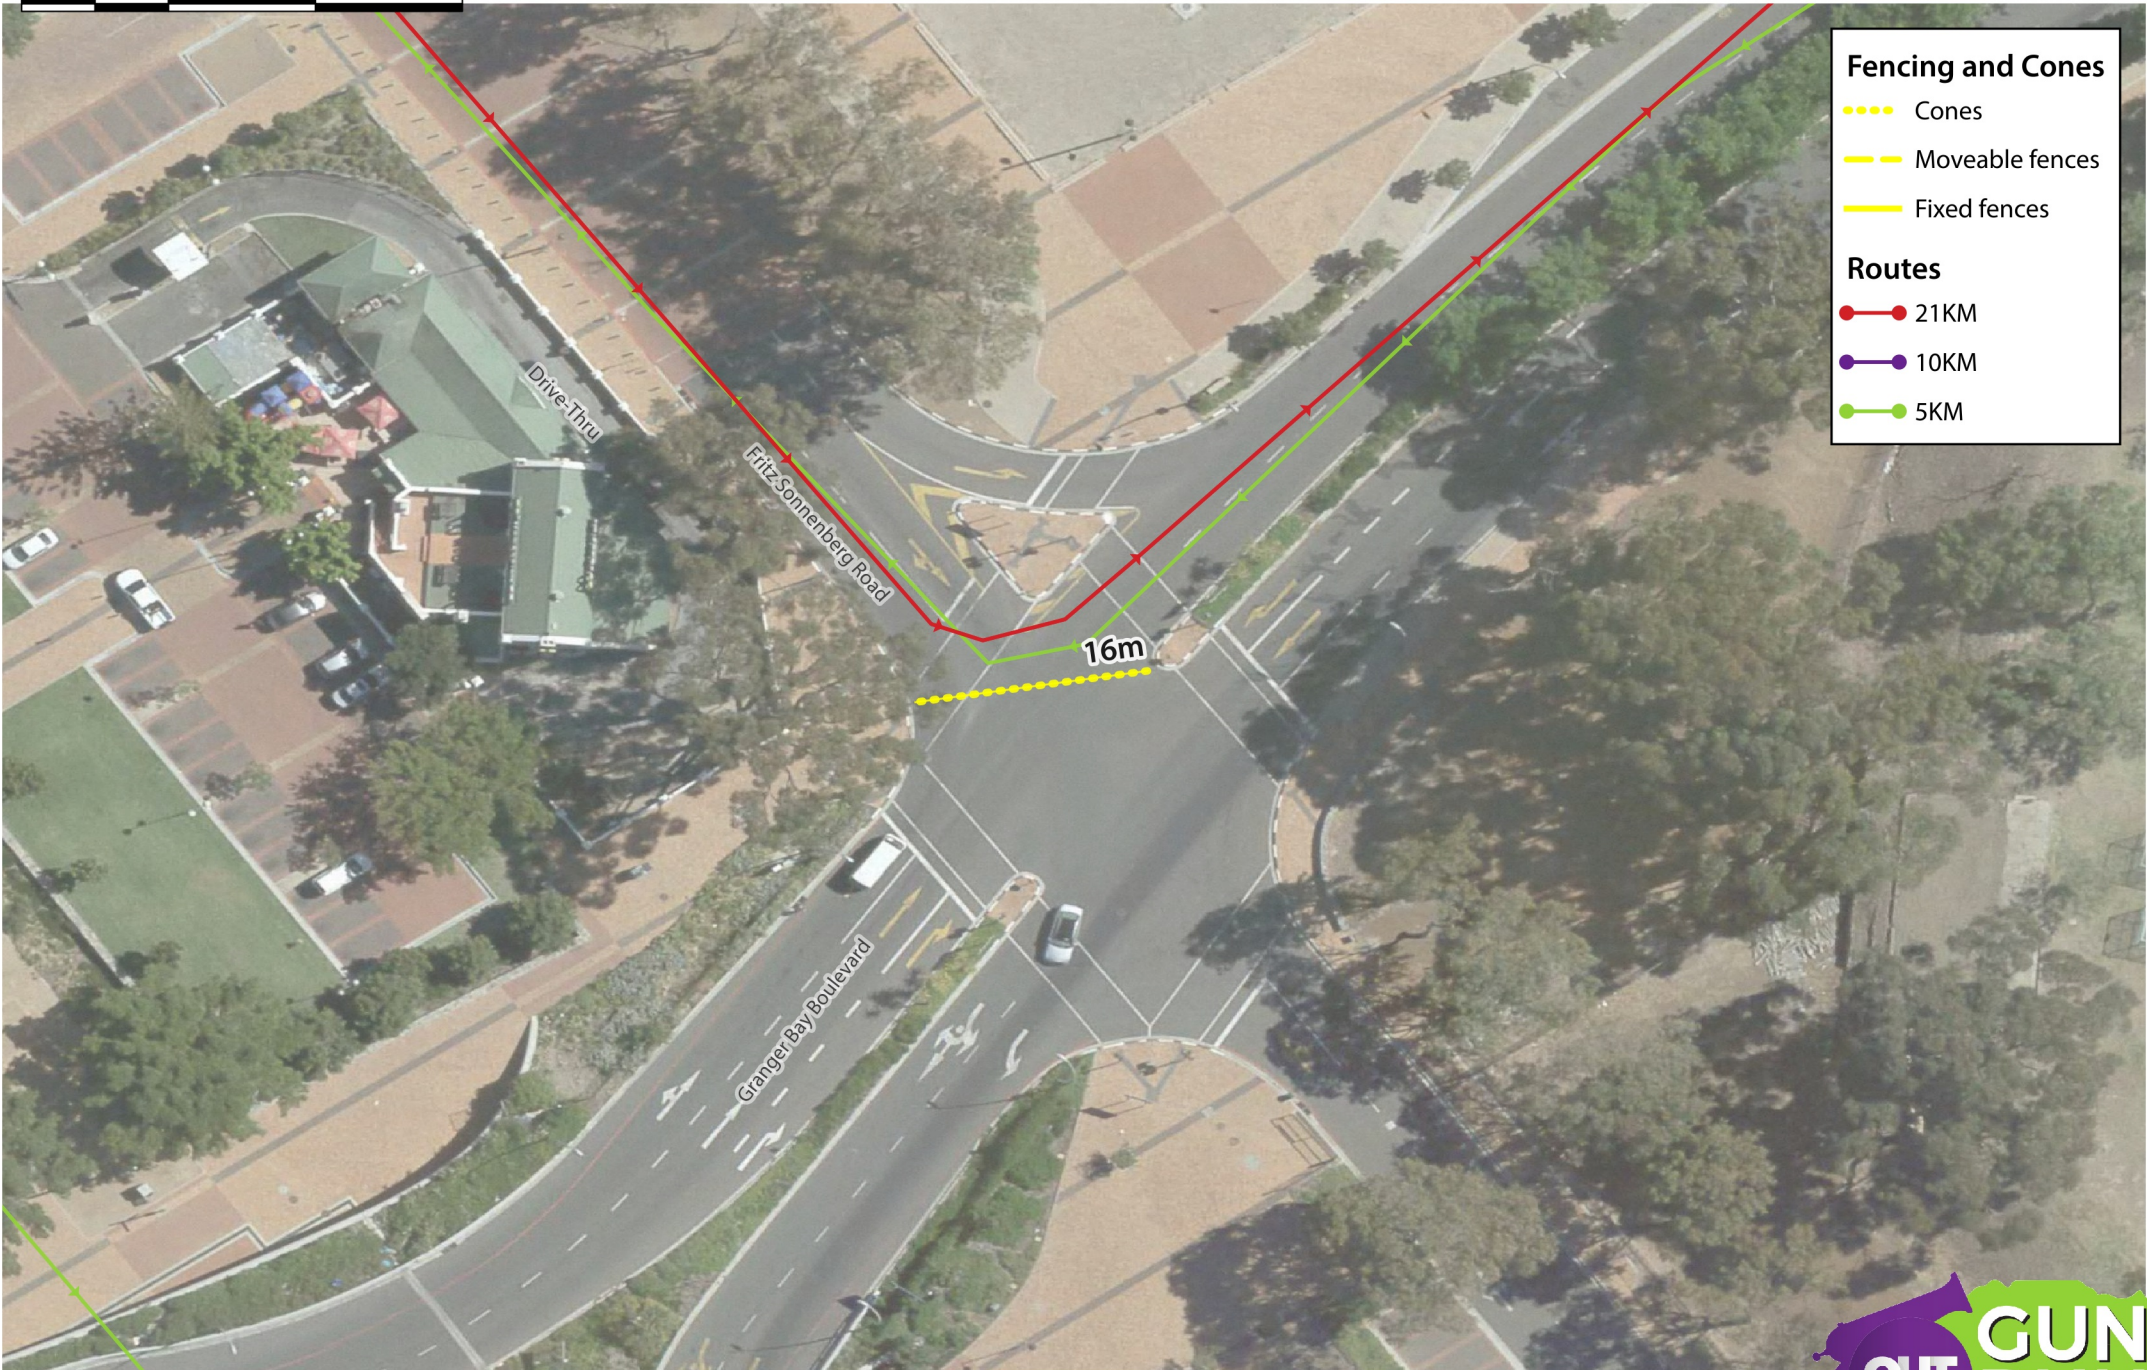

10 0 10 20 m

FENCING: Corner of Beach & Fritz Sonnenberg

Sunday, 20 October 2019

FENCING: Granger Bay Boulevard

Sunday, 20 October 2019

10 0 10 20 m

Fencing and Cones

- Cones
- Moveable fences
- Fixed fences

Fencing and Cones

- Cones
- Moveable fences
- Fixed fences

Routes

- 21KM
- 10KM
- 5KM

Cones to be laid out after the last 21KM runner has passed

120m

40m

Helen Suzman Boulevard

- Cones
- Moveable fences
- Fixed fences

Routes

- 21KM
- 10KM
- 5KM

FENCING: Beach Rd towards Lighthouse

Sunday, 20 October 2019

FENCING: Beach & Beach

Sunday, 20 October 2019

Fencing and Cones

- Cones
- Moveable fences
- Fixed fences

Routes

- 21KM
- 10KM
- 5KM

FENCING: Three Anchor Bay Boulevard

Sunday, 20 October 2019

FENCING: Queens Road Circle

Sunday, 20 October 2019

20 0 20 40 m