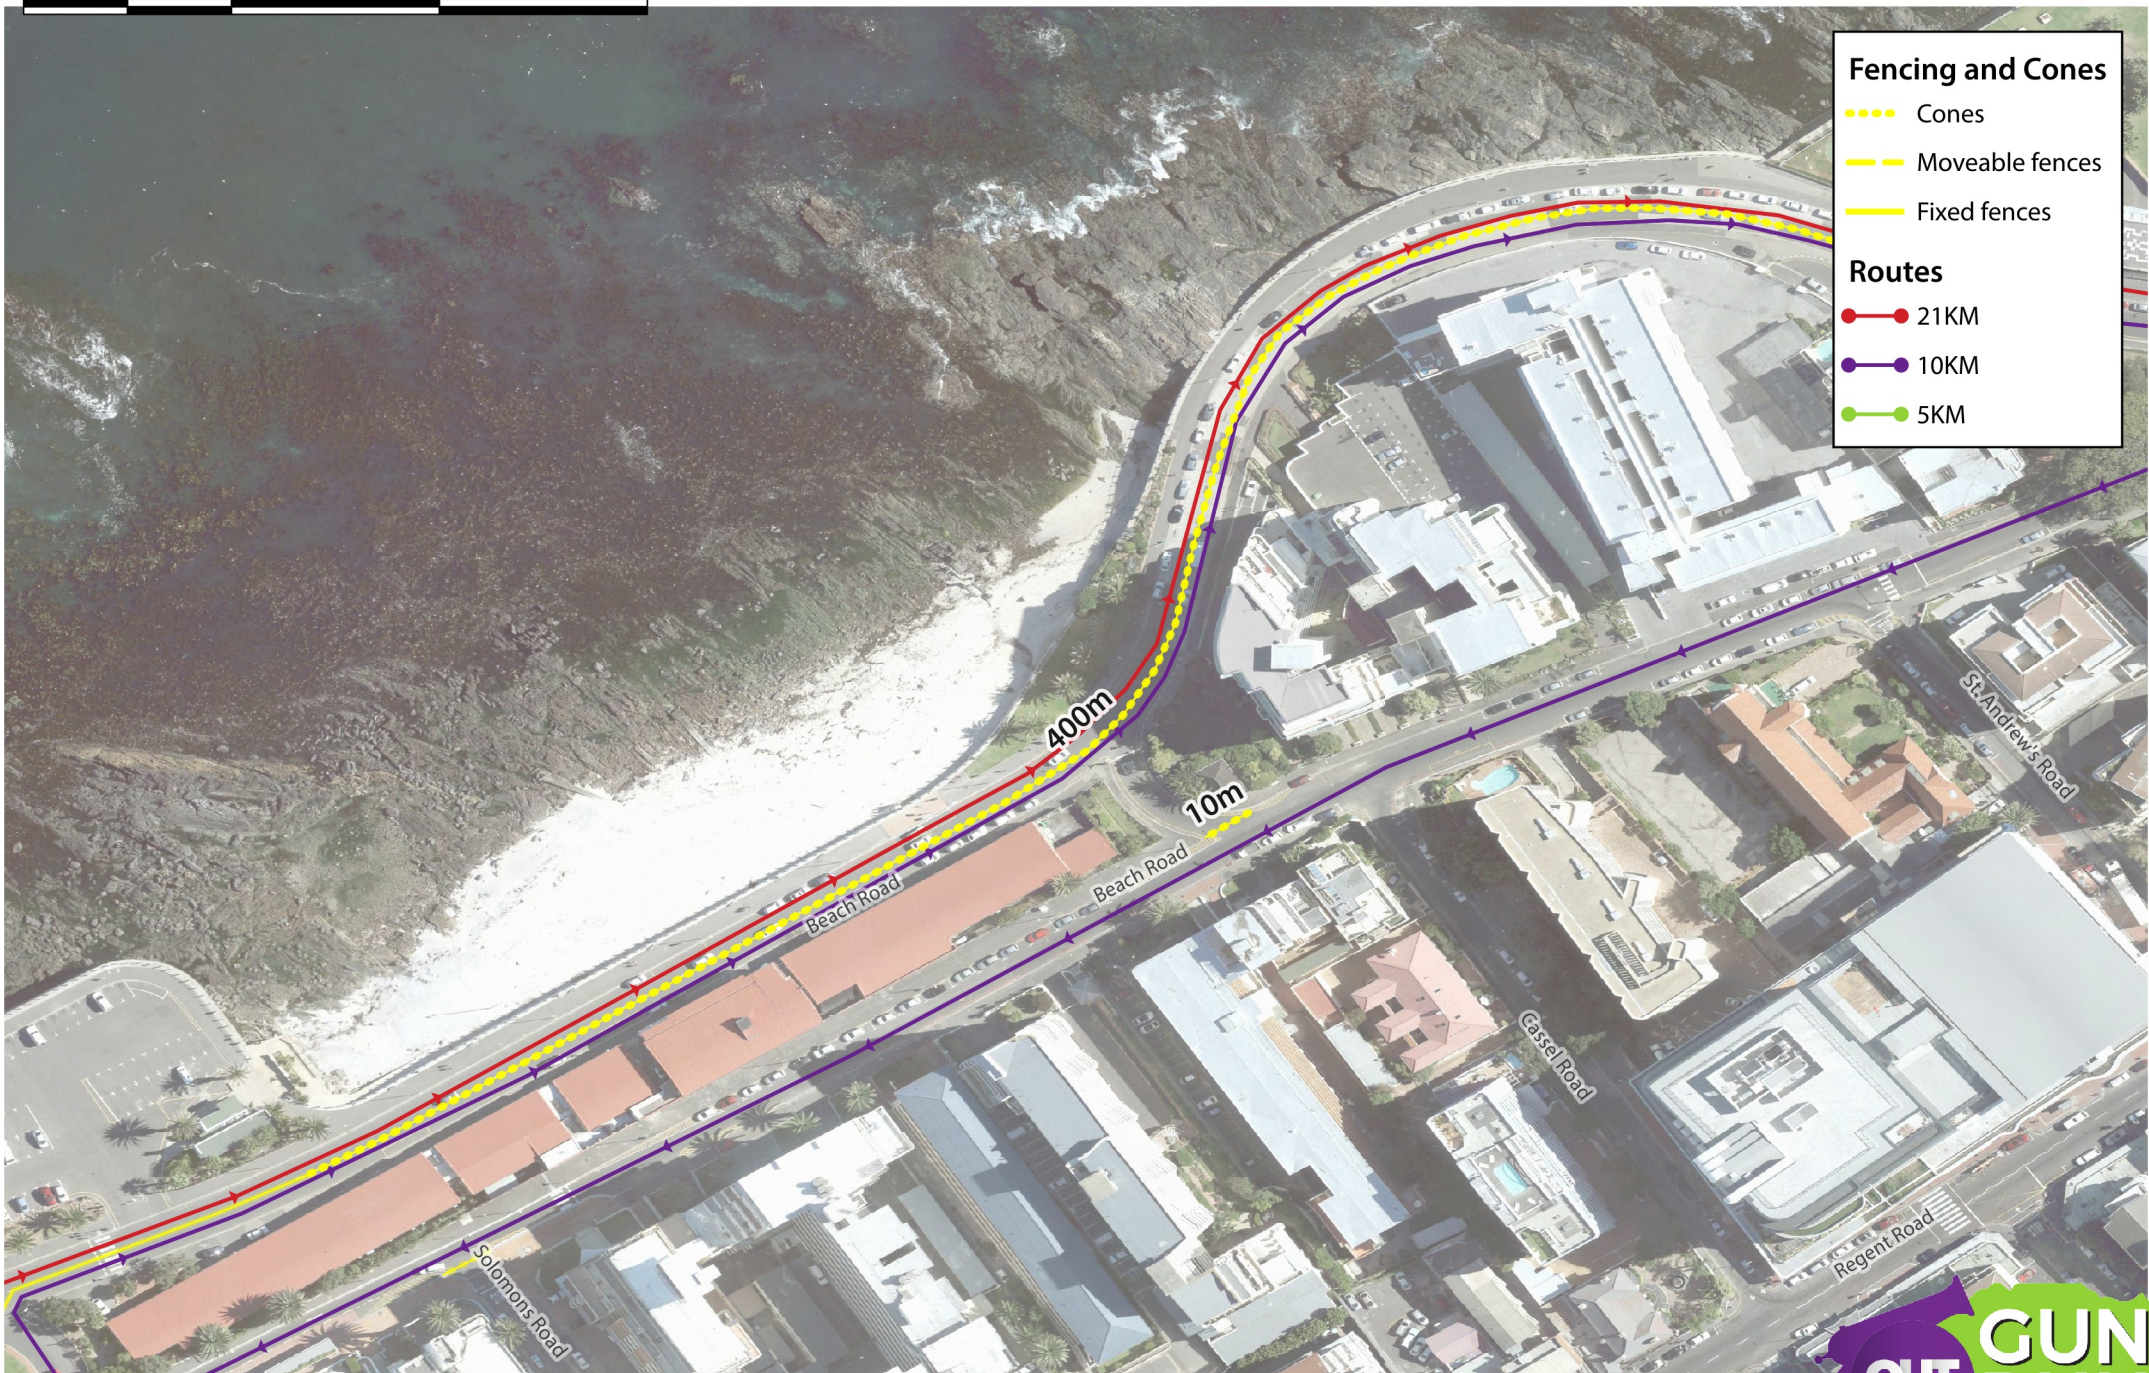

- Cones
- Moveable fences
- Fixed fences

Routes

- 21KM
- 10KM
- 5KM

FENCING: Beach Rd towards Lighthouse

Sunday, 20 October 2019

FENCING: Beach & Beach

Sunday, 20 October 2019

Fencing and Cones

- Cones
- Moveable fences
- Fixed fences

Routes

- 21KM
- 10KM
- 5KM

FENCING: Three Anchor Bay Boulevard

Sunday, 20 October 2019

FENCING: Queens Road Circle

Sunday, 20 October 2019

20 0 20 40 m

Fencing and Cones

- Cones
- Moveable fences
- Fixed fences

Routes

- 21KM
- 10KM
- 5KM

FENCING: Lower Kloof Road parking lot

Sunday, 20 October 2019

FENCING: Cones along Lower Kloof Road

Sunday, 20 October 2019