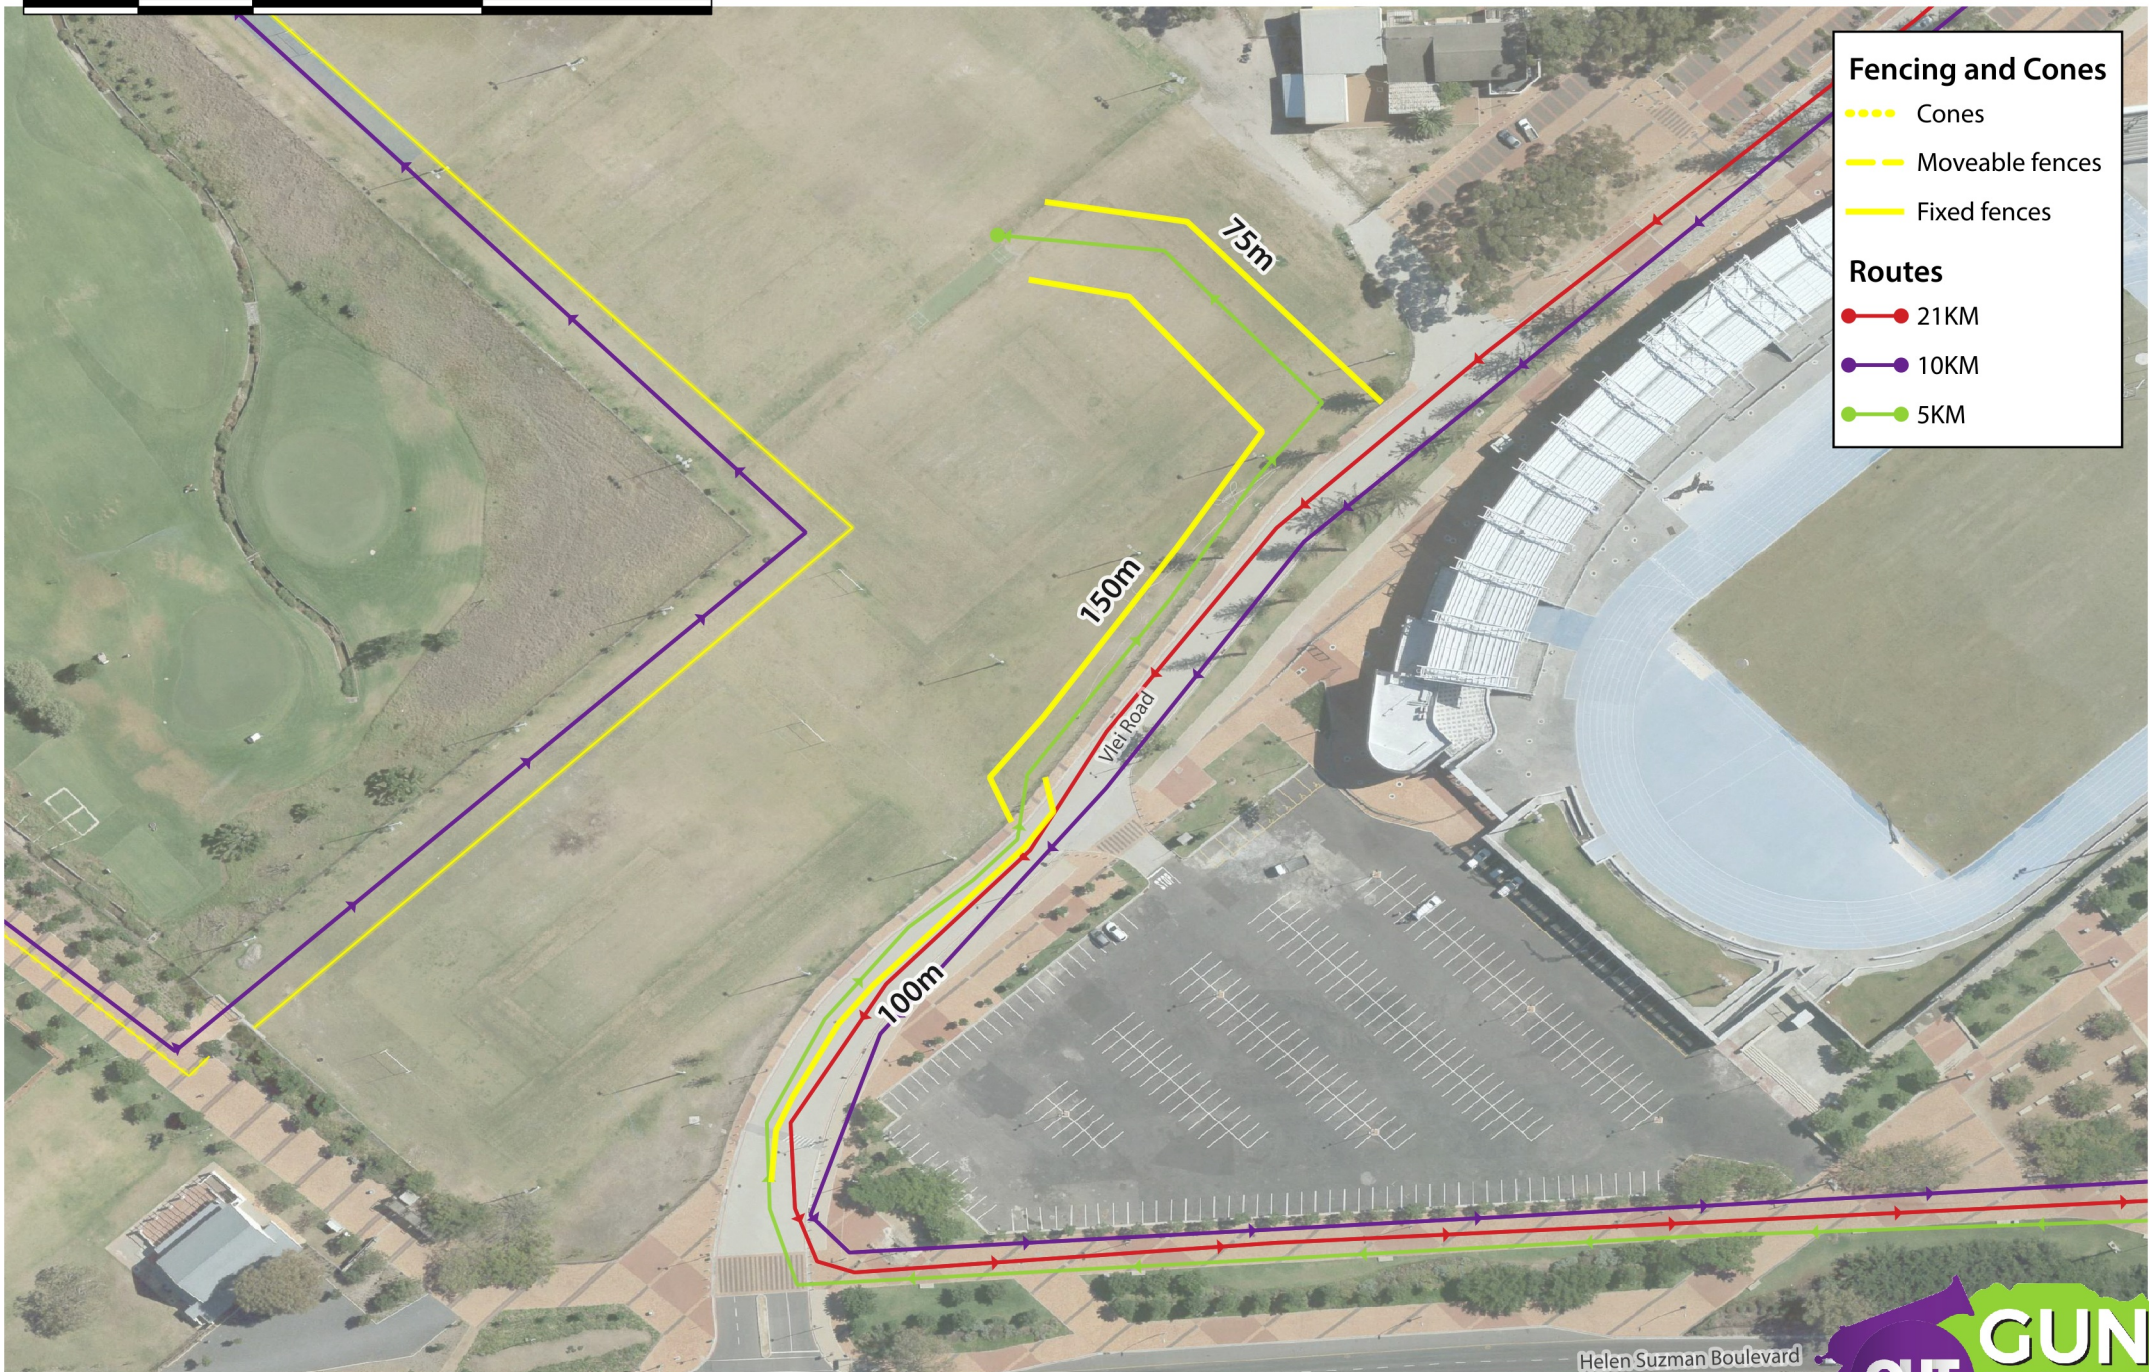

Fencing and Cones

- Cones
- Moveable fences
- Fixed fences

Routes

- 21KM
- 10KM
- 5KM

40 0 40 80 m

FENCING: 5KM Finish

Sunday, 20 October 2019

Fencing and Cones

- Cones
- Moveable fences
- Fixed fences

Routes

- 21KM
- 10KM
- 5KM

FENCING: Beach Rd towards Lighthouse

Sunday, 20 October 2019

FENCING: Beach & Beach

Sunday, 20 October 2019

Fencing and Cones

- Cones
- Moveable fences
- Fixed fences

Routes

- 21KM
- 10KM
- 5KM

FENCING: Three Anchor Bay Boulevard

Sunday, 20 October 2019

FENCING: Queens Road Circle

Sunday, 20 October 2019

20 0 20 40 m

Fencing and Cones

- Cones
- Moveable fences
- Fixed fences

Routes

- 21KM
- 10KM
- 5KM

FENCING: Lower Kloof Road parking lot

Sunday, 20 October 2019

FENCING: Cones along Lower Kloof Road

Sunday, 20 October 2019