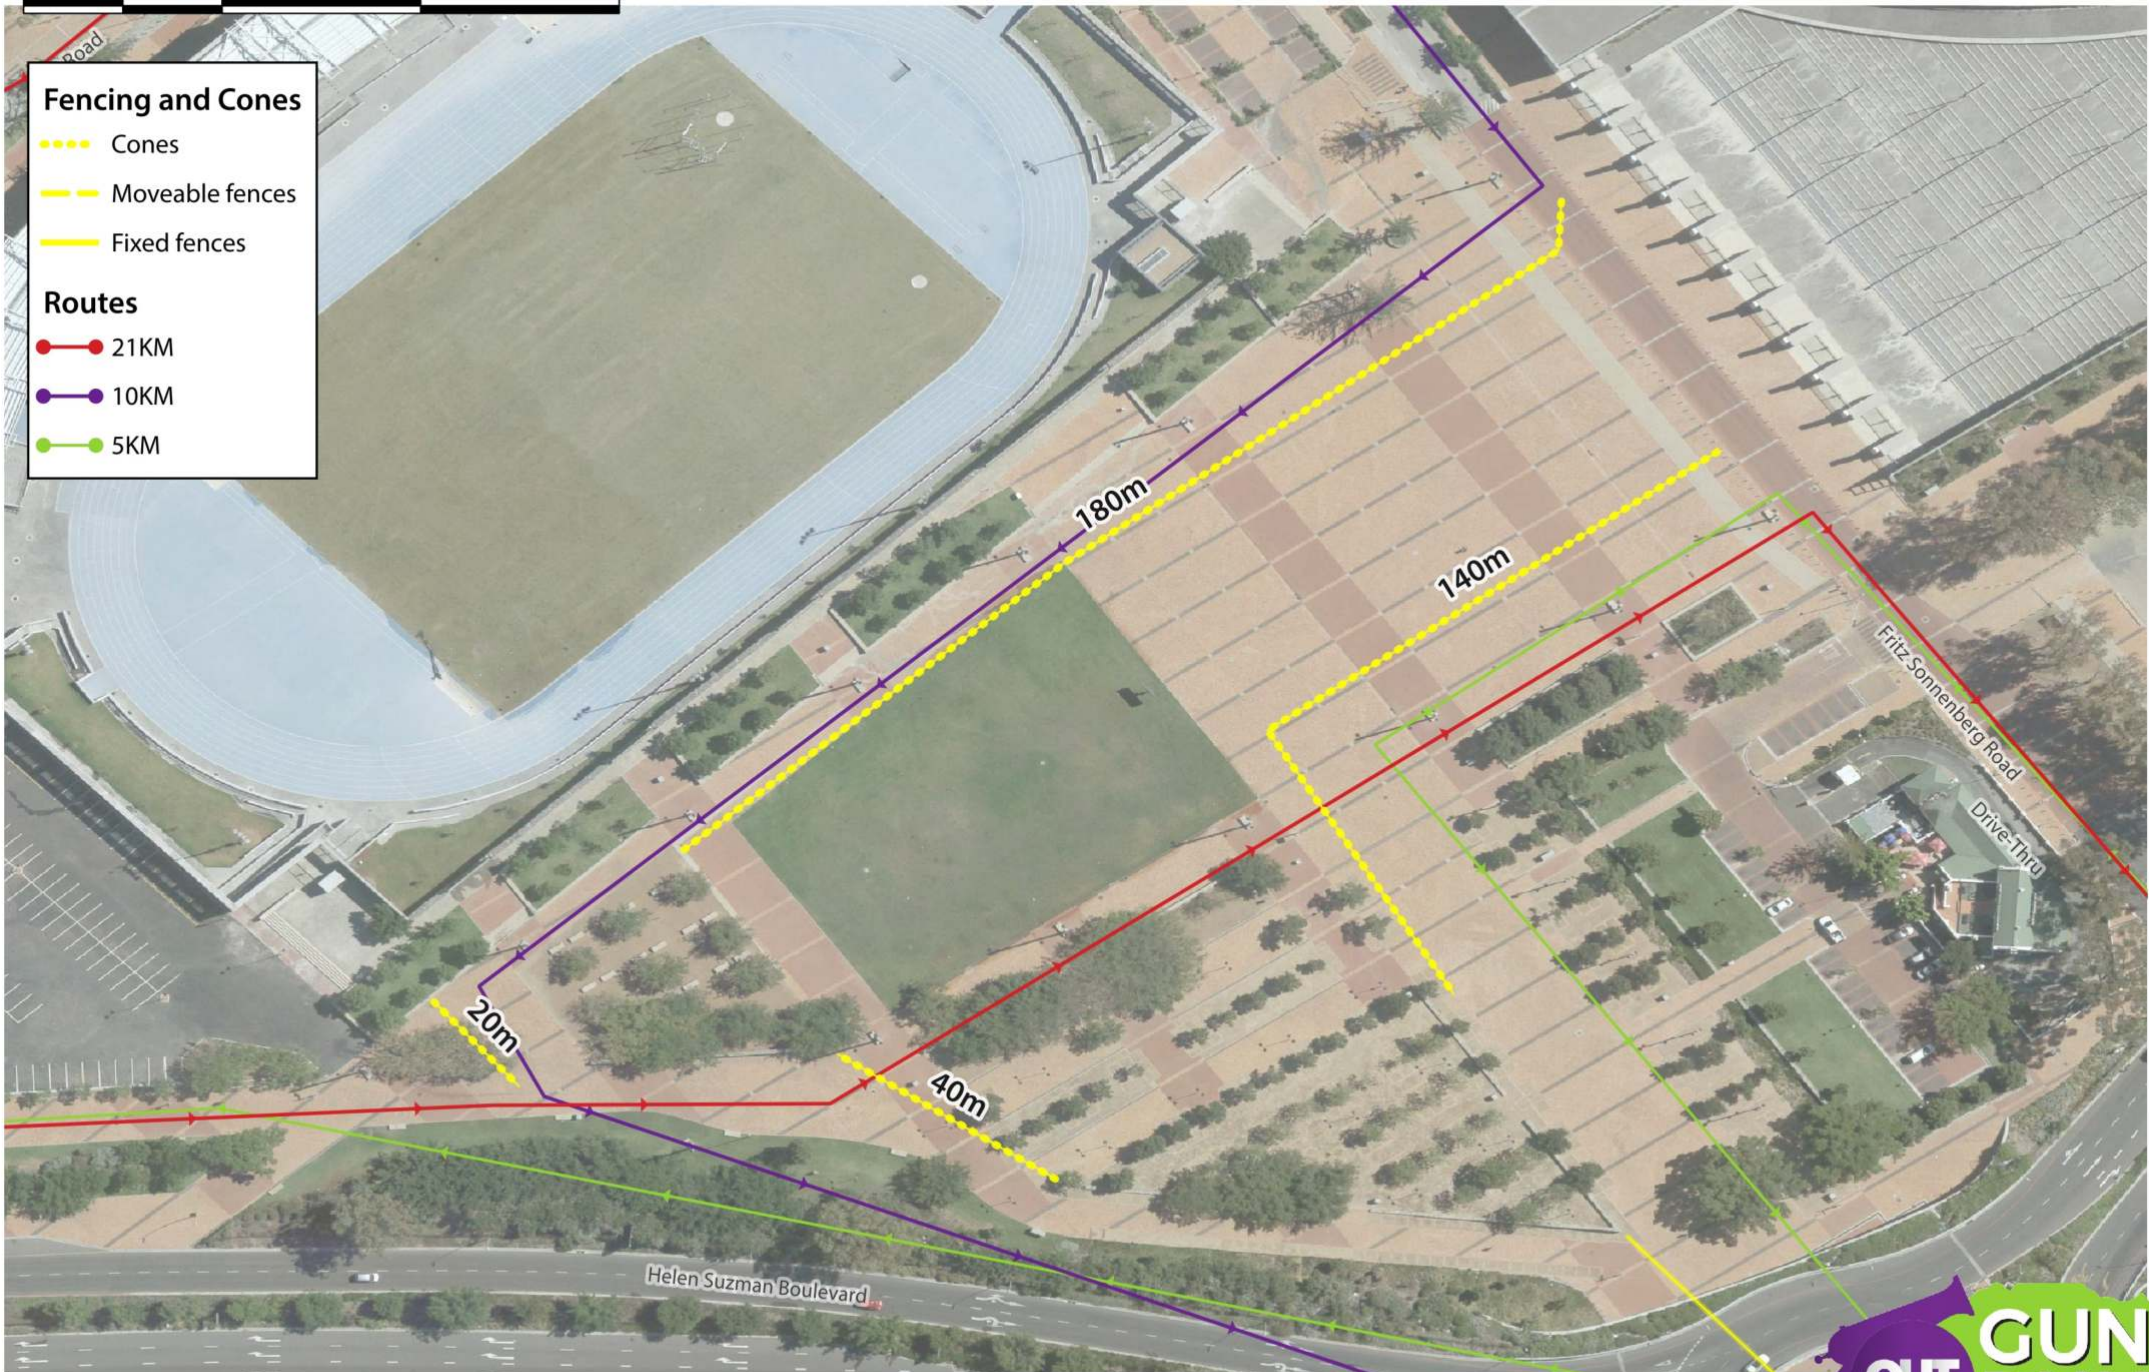

Fencing and Cones

- ..... Cones
- --- Moveable fences
- Fixed fences

Routes

- 21KM
- 10KM
- 5KM