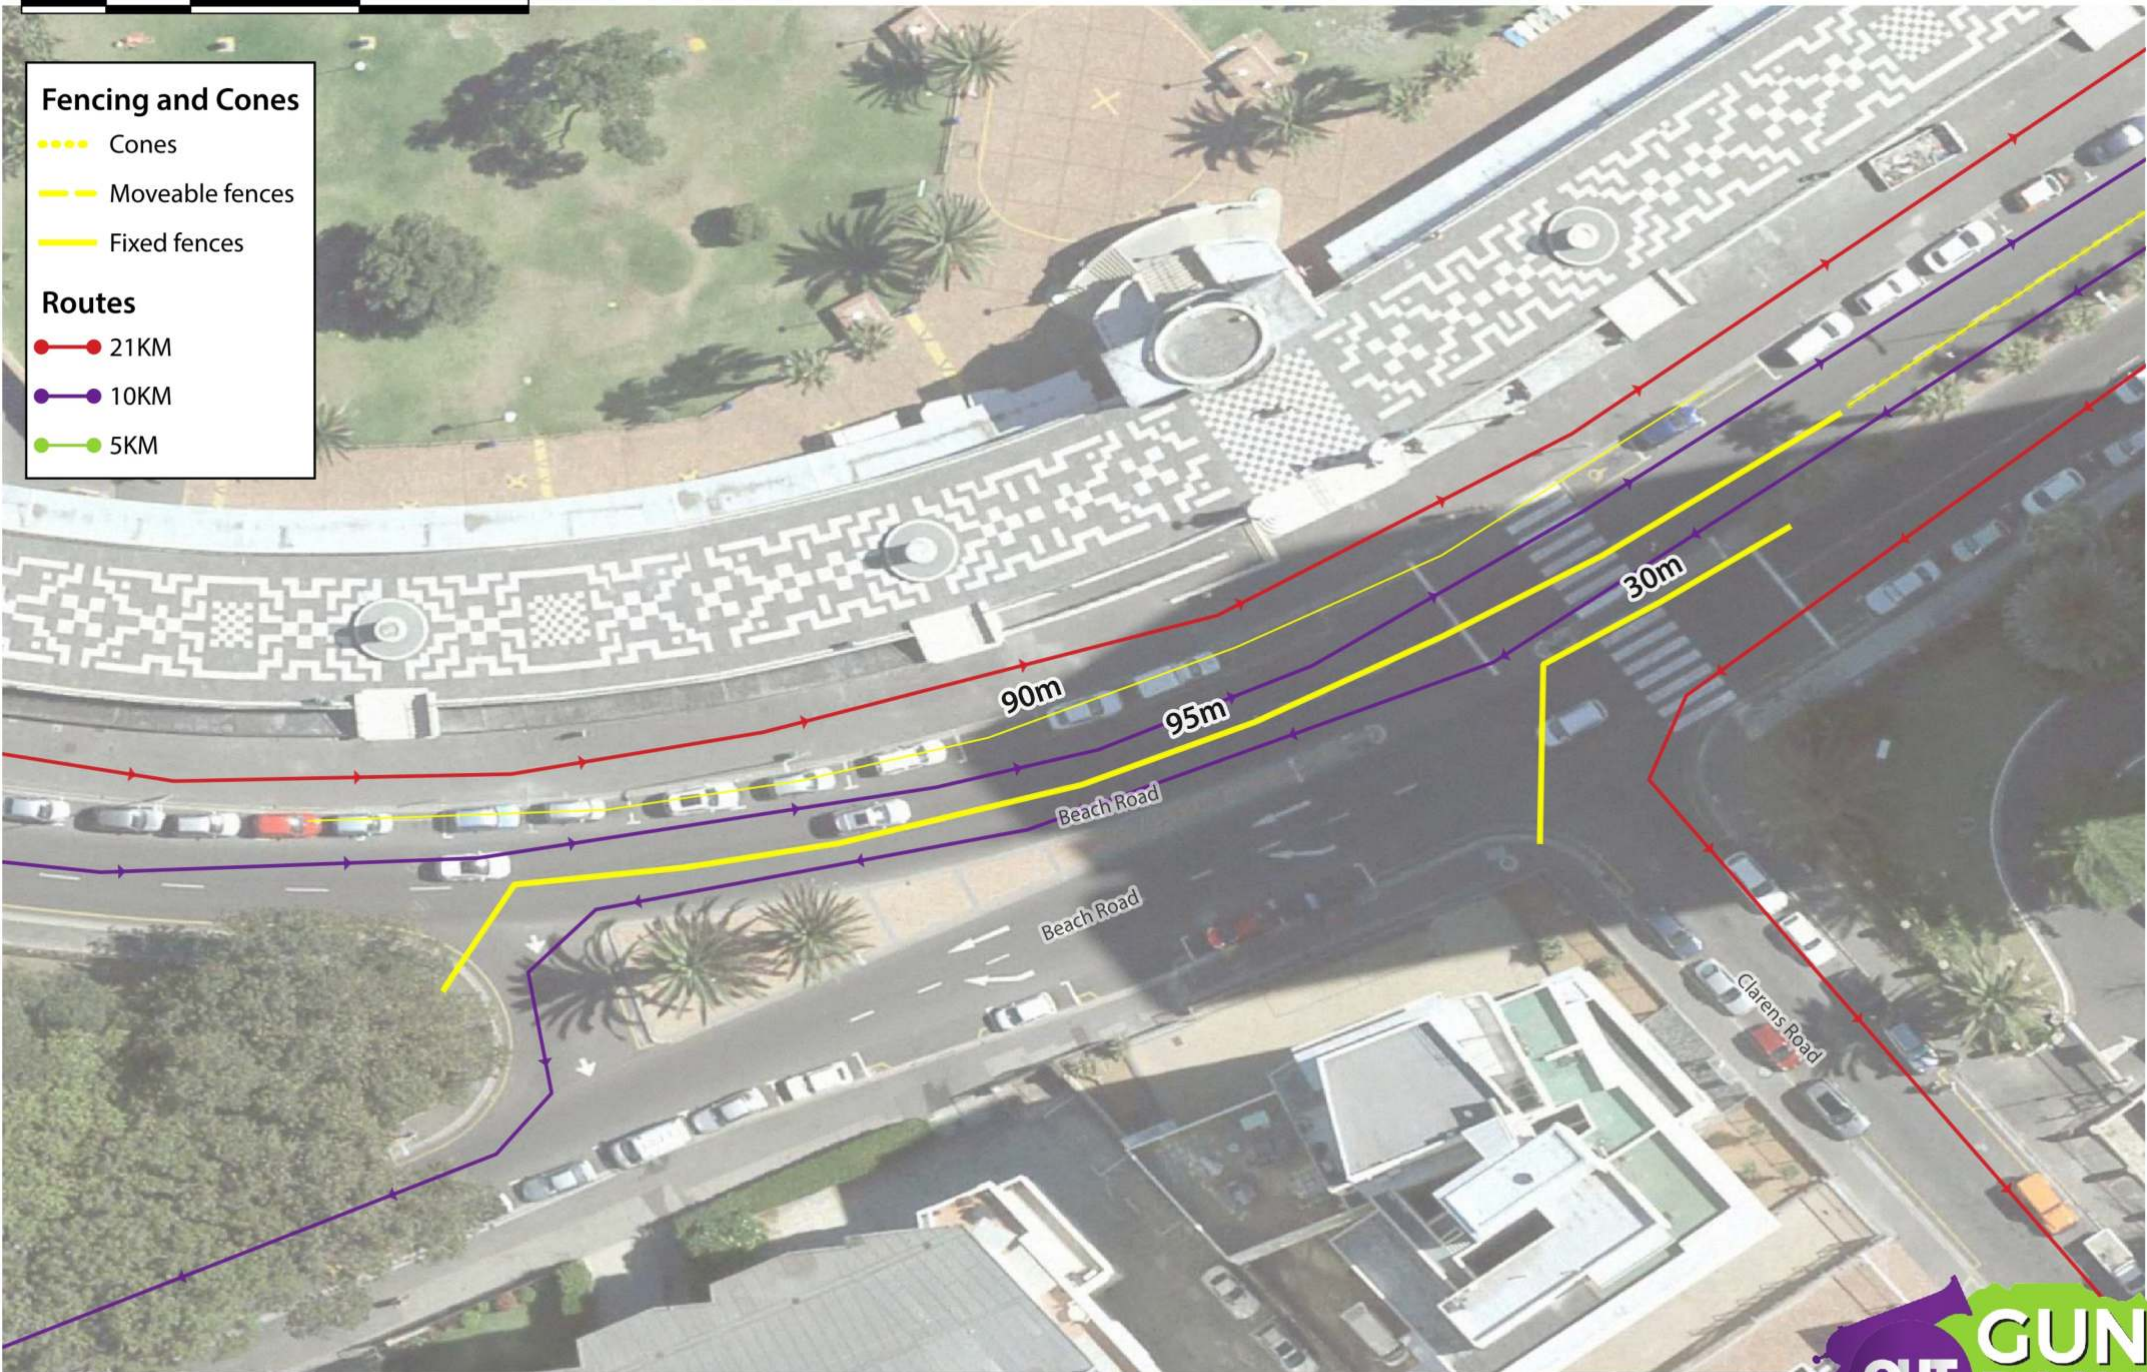

1. **Fencing and Cones**
2. ••••• Cones
   - Moveable fences
   - Fixed fences
3. **Routes**
4. 21KM
   - 10KM
   - 5KM