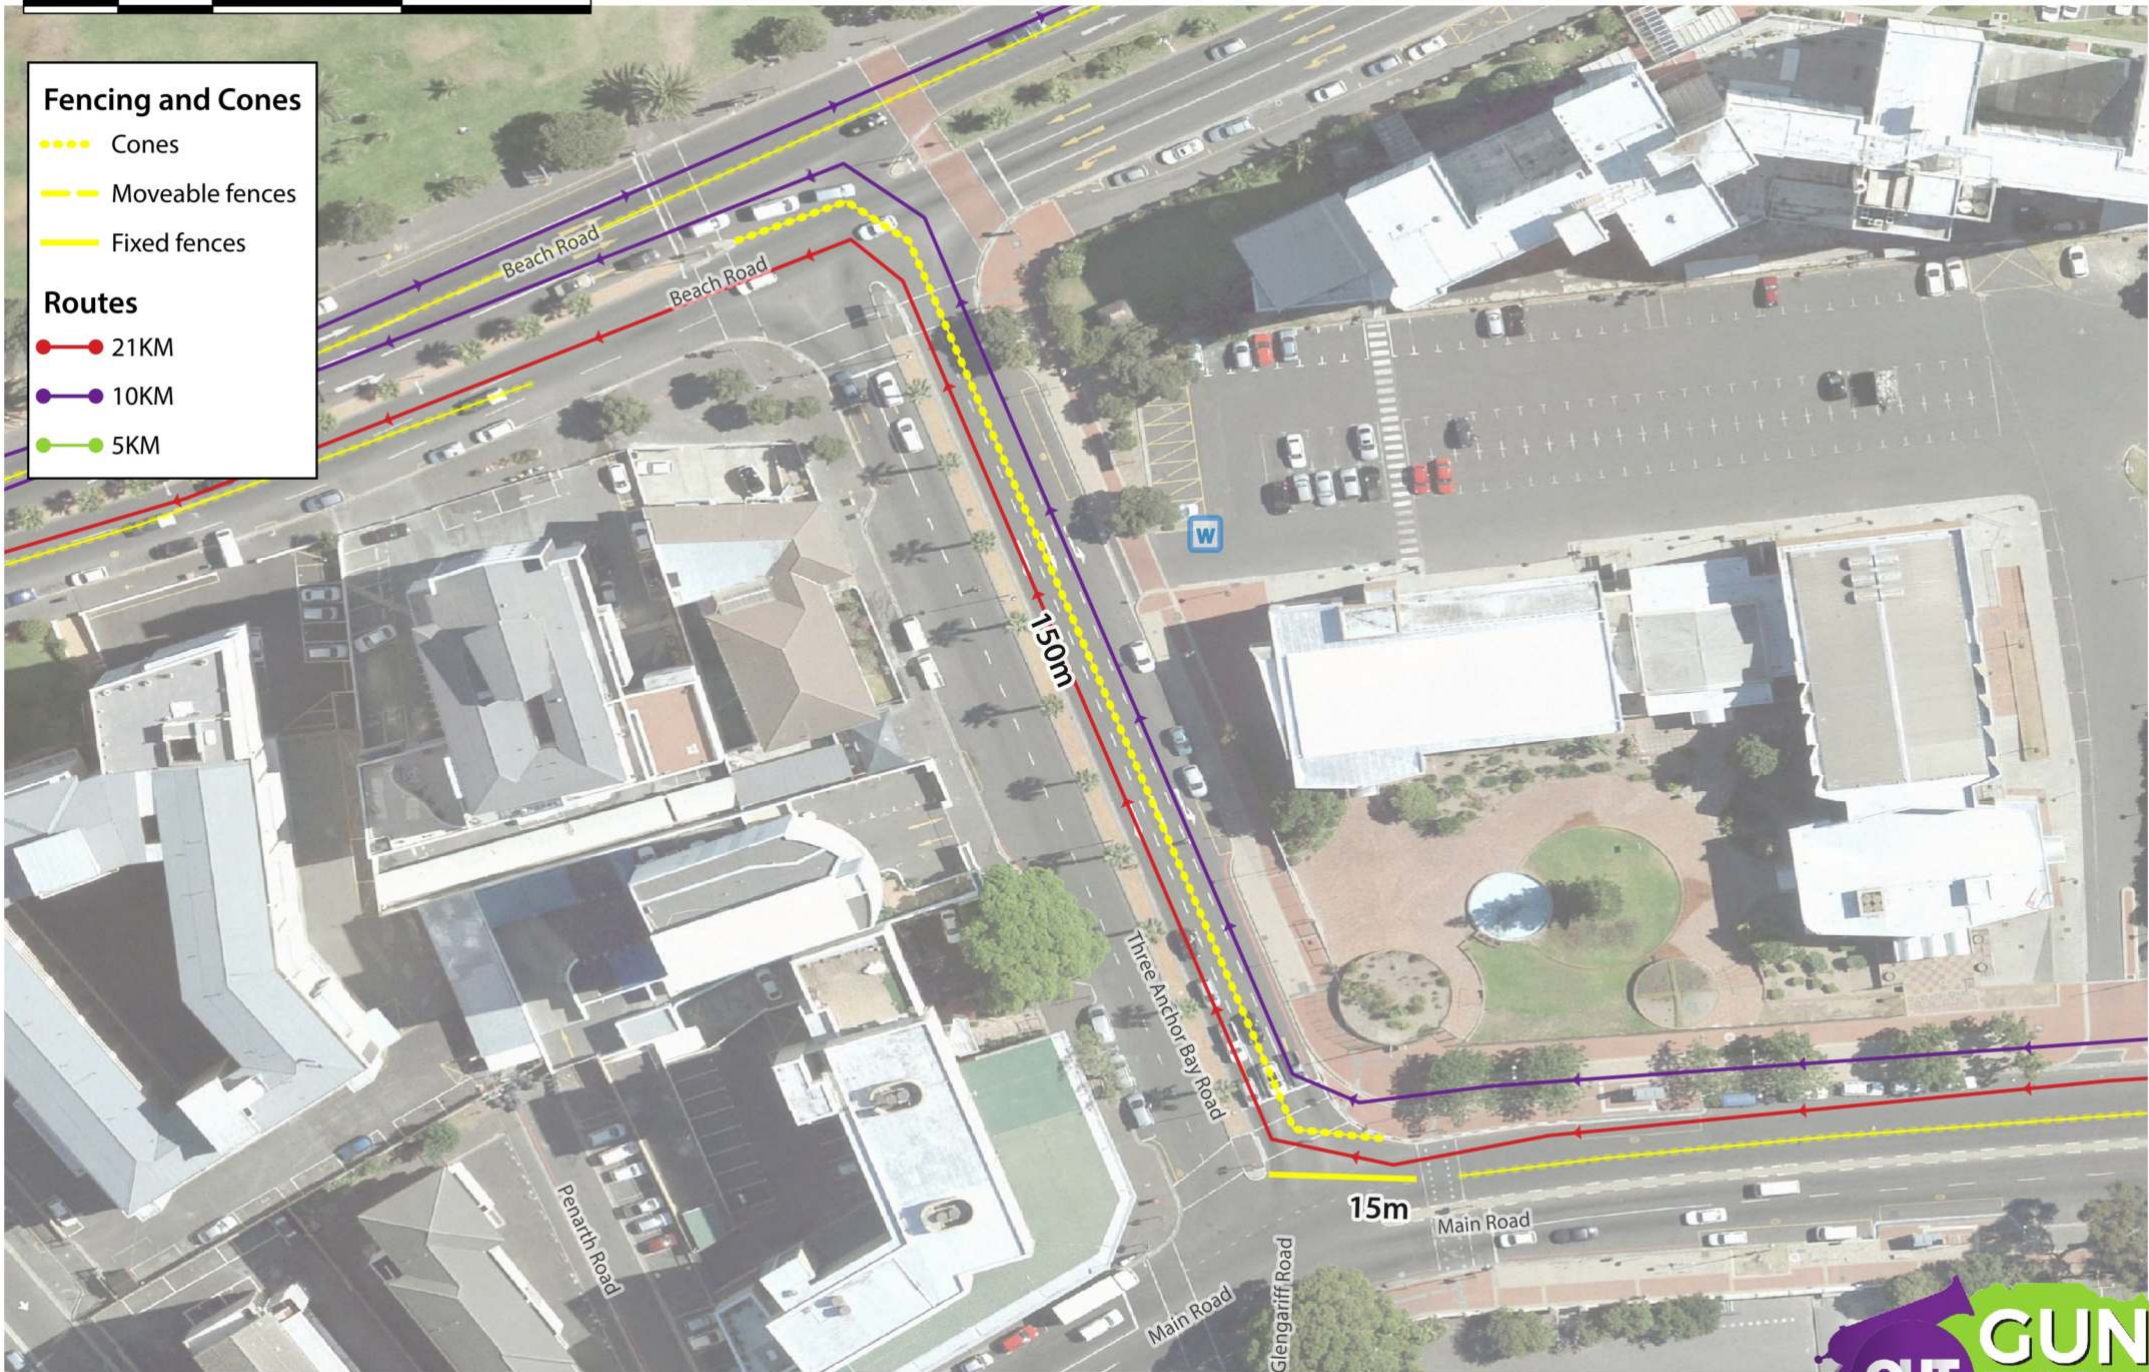

Fencing and Cones

- Cones
- Moveable fences
- Fixed fences

Routes

- 21KM
- 10KM
- 5KM

FENCING: Beach Rd towards Lighthouse

Sunday, 20 October 2019

Fencing and Cones

- Cones
- Moveable fences
- Fixed fences

Routes

- 21KM
- 10KM
- 5KM

FENCING: Beach & Beach

Sunday, 20 October 2019

FENCING: Three Anchor Bay Boulevard

Sunday, 20 October 2019

Fencing and Cones

- Cones
- Moveable fences
- Fixed fences

Routes

- 21KM
- 10KM
- 5KM

- Fencing and Cones**
- Cones
 - Moveable fences
 - Fixed fences
- Routes**
- 21KM
 - 10KM
 - 5KM

- Fencing and Cones**
- Cones
 - Moveable fences
 - Fixed fences
- Routes**
- 21KM
 - 10KM
 - 5KM