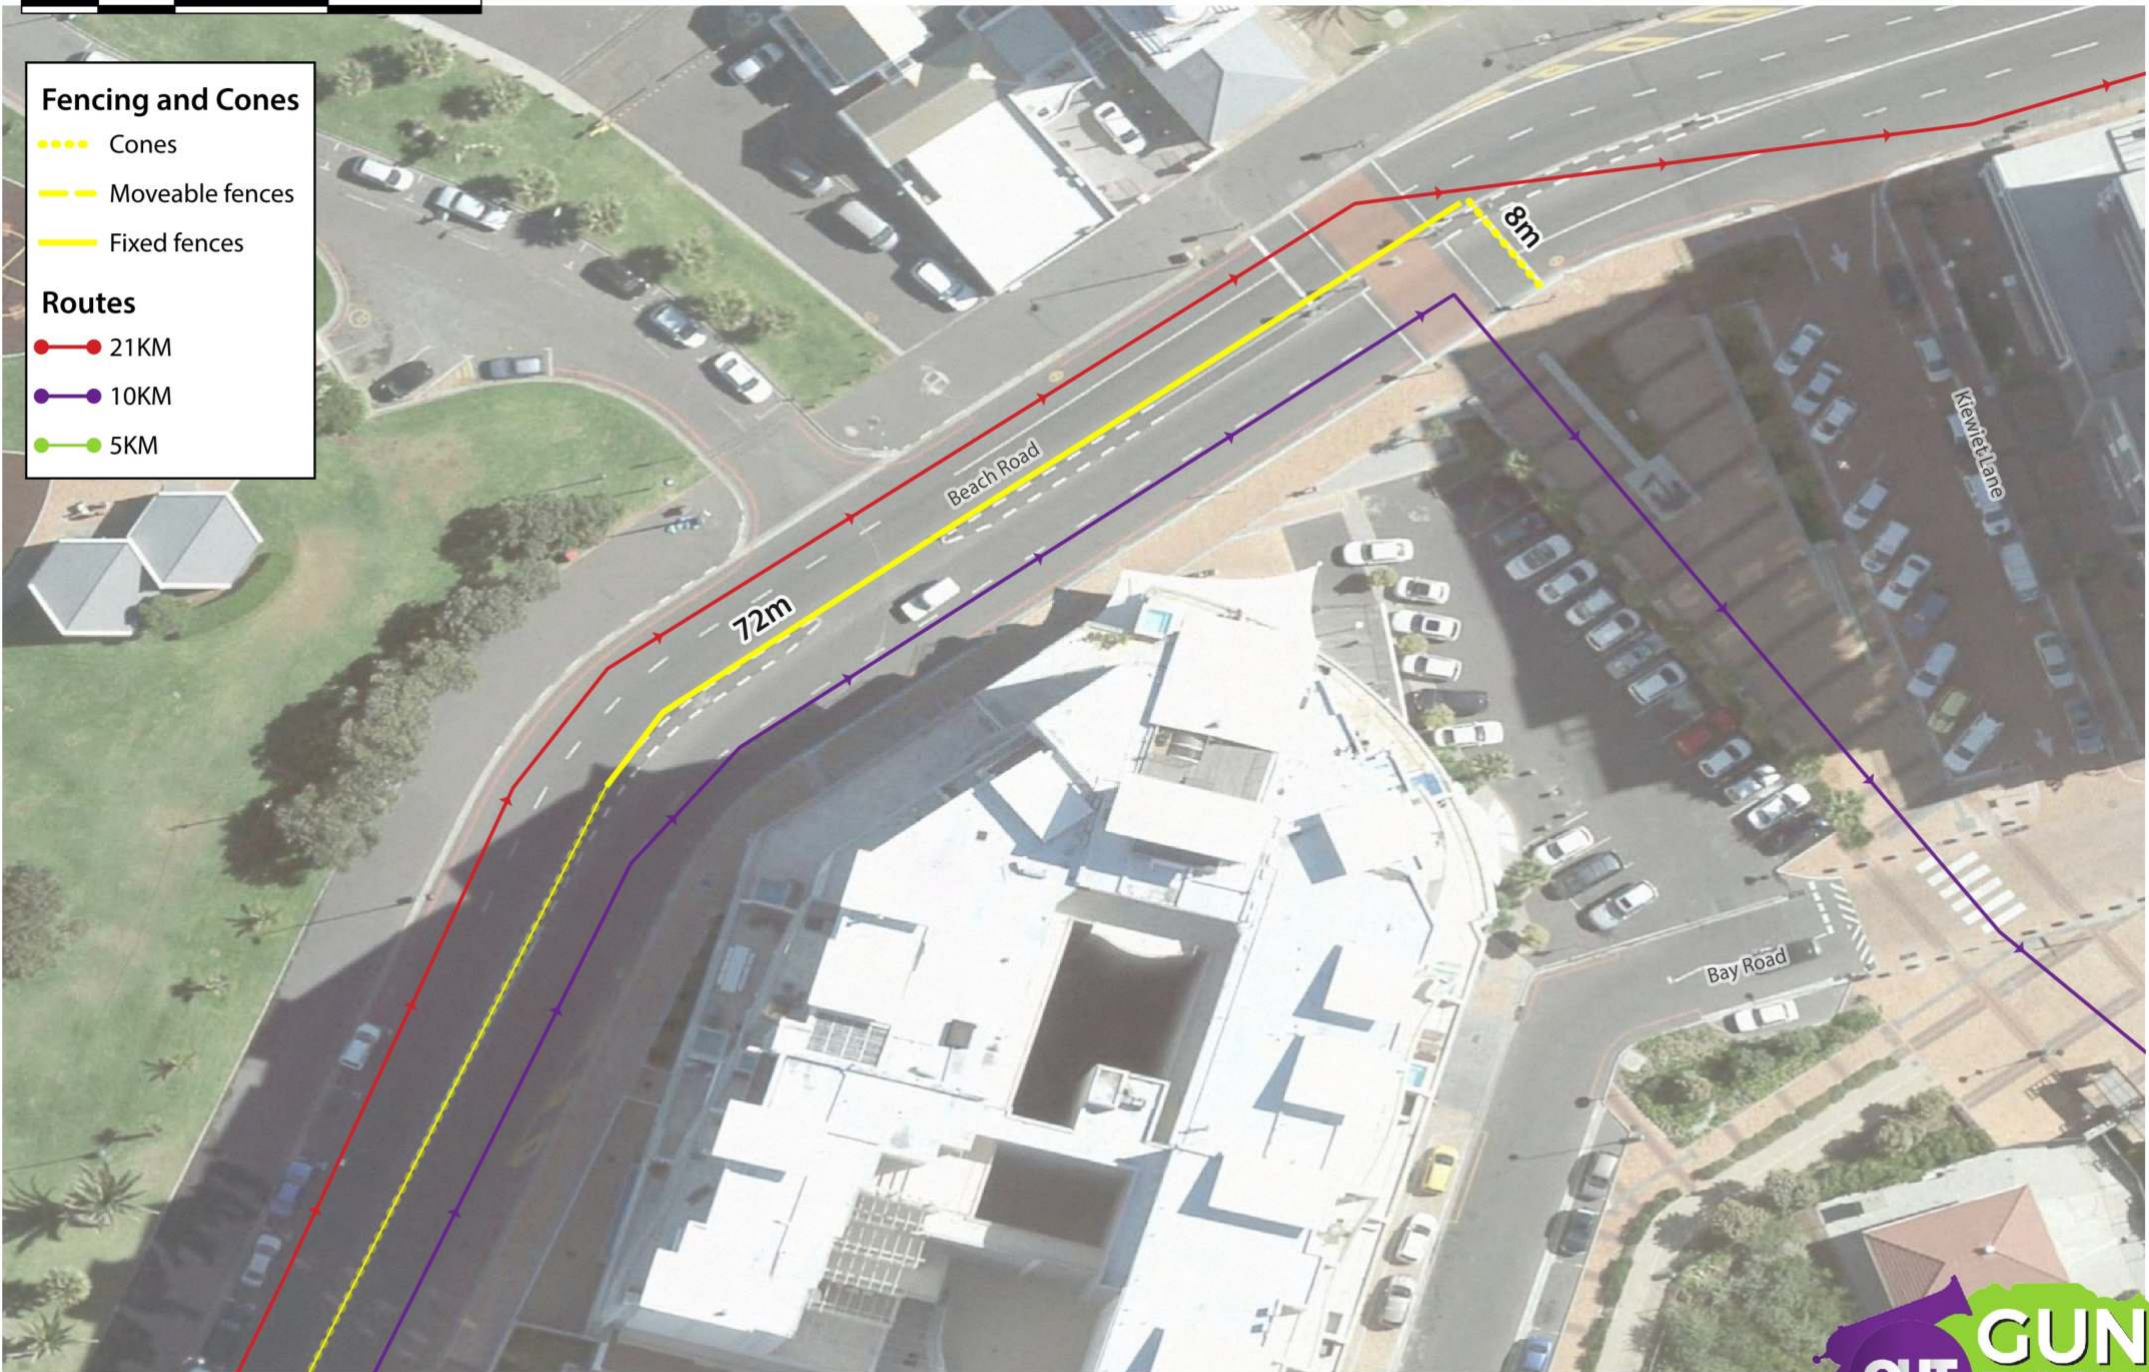

Routes

- 21KM
- 10KM
- 5KM

FENCING: 5KM Finish

Sunday, 20 October 2019

Fencing and Cones

- Cones
- Moveable fences
- Fixed fences

Routes

- 21KM
- 10KM
- 5KM

Fencing and Cones

- Cones
- Moveable fences
- Fixed fences

Routes

- 21KM
- 10KM
- 5KM

FENCING: Beach Rd towards Lighthouse

Sunday, 20 October 2019

Fencing and Cones

- Cones
- Moveable fences
- Fixed fences

Routes

- 21KM
- 10KM
- 5KM

FENCING: Beach & Beach

Sunday, 20 October 2019

FENCING: Three Anchor Bay Boulevard

Sunday, 20 October 2019

Fencing and Cones

- Cones
- Moveable fences
- Fixed fences