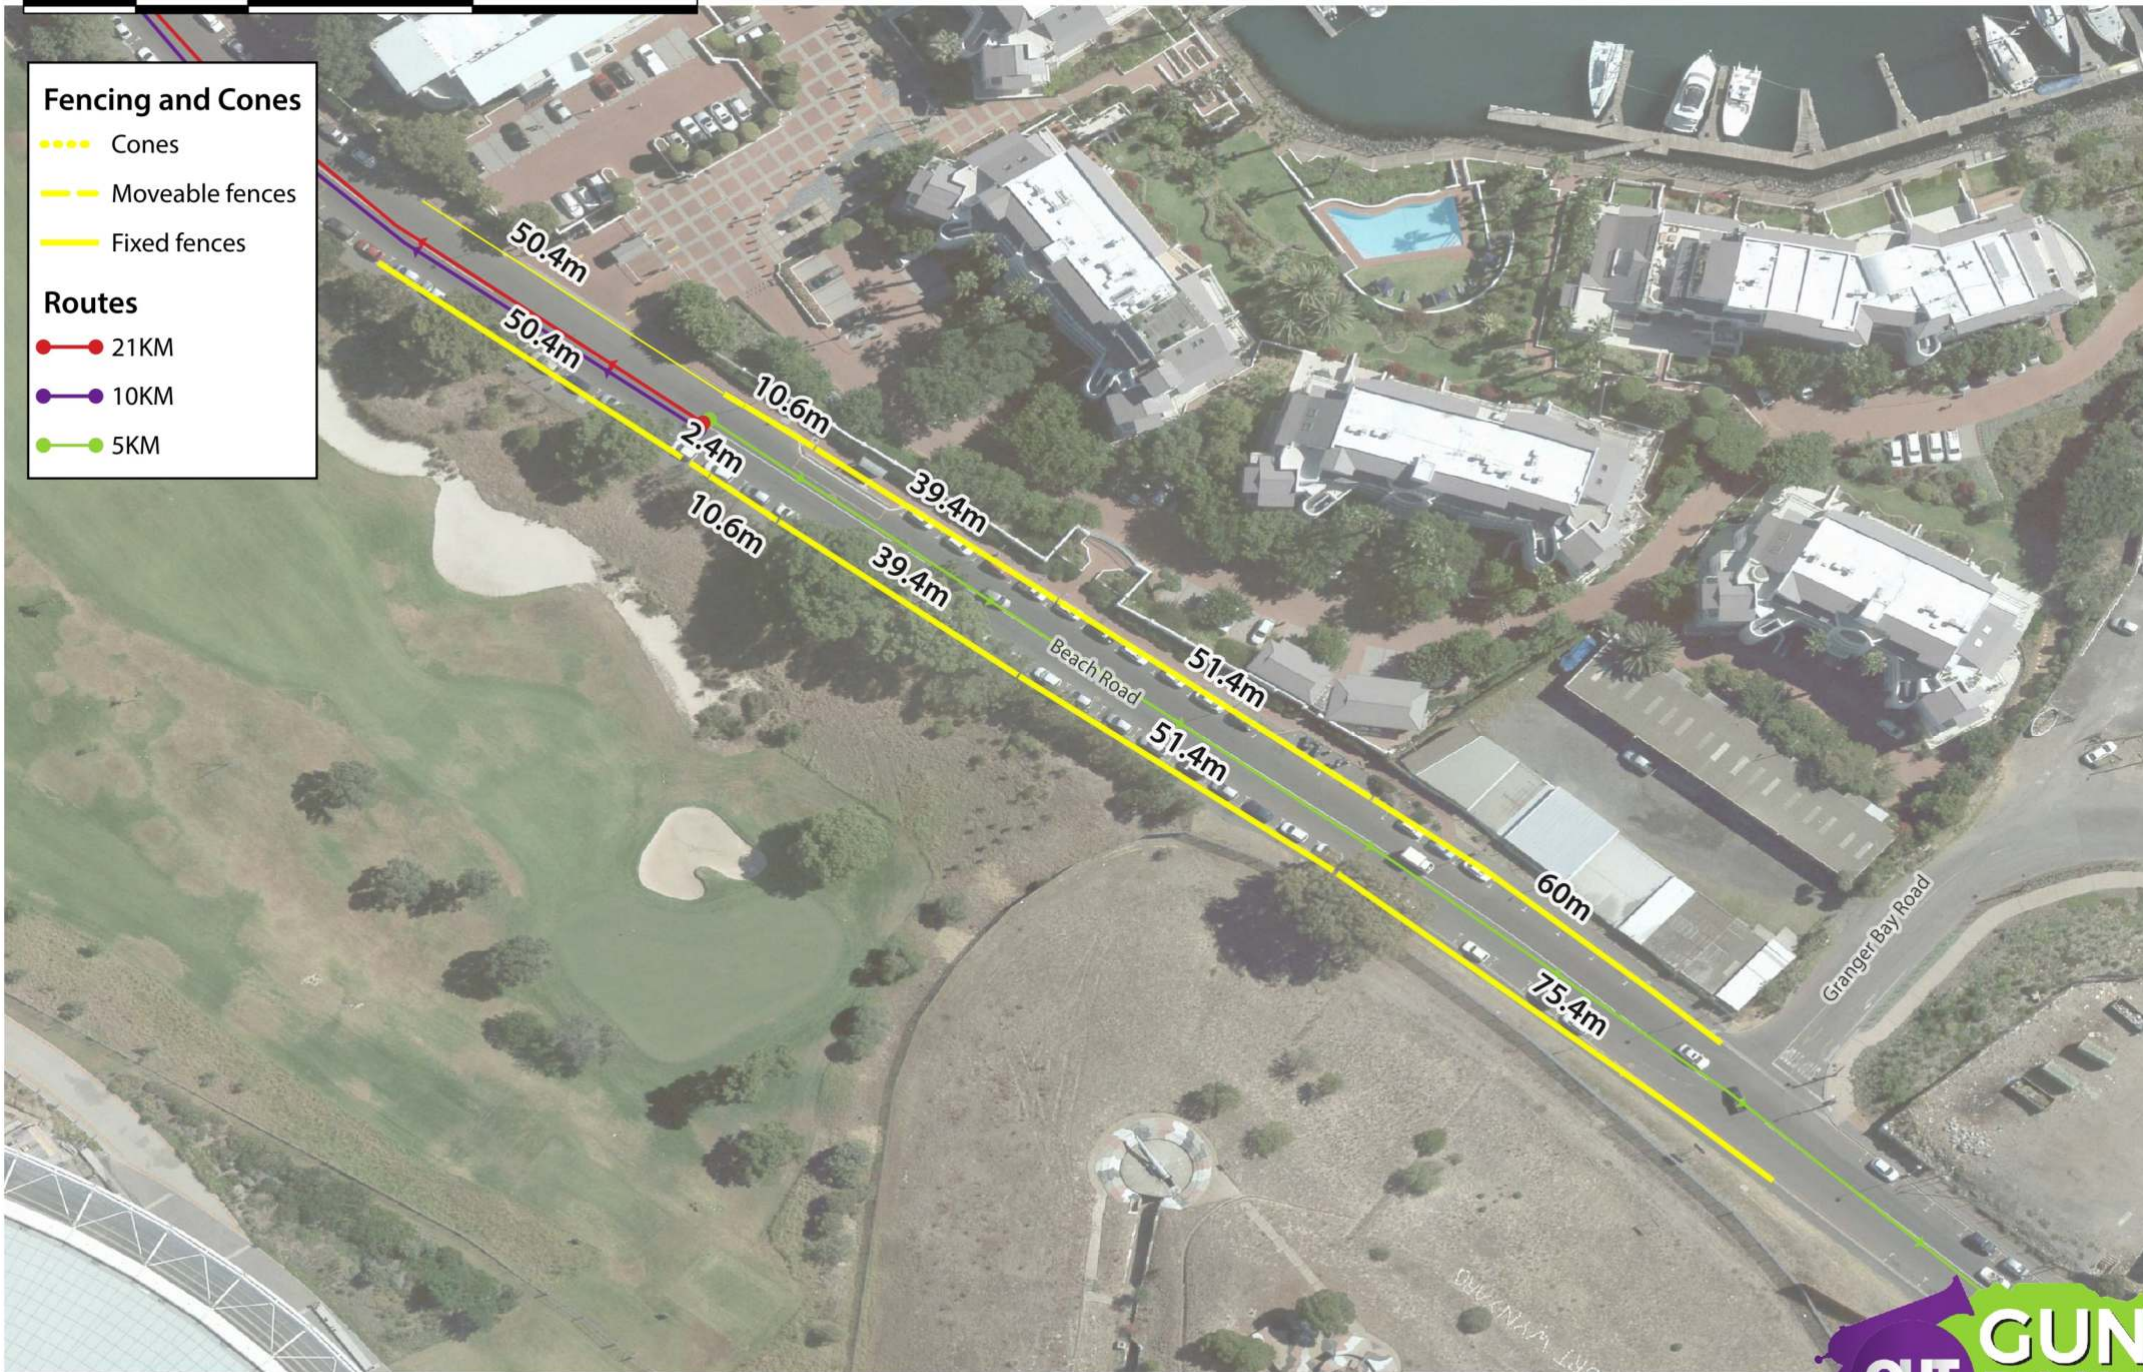

Fencing and Cones

- ••••• Cones
- Moveable fences
- Fixed fences

Routes

- 21KM
- 10KM
- 5KM