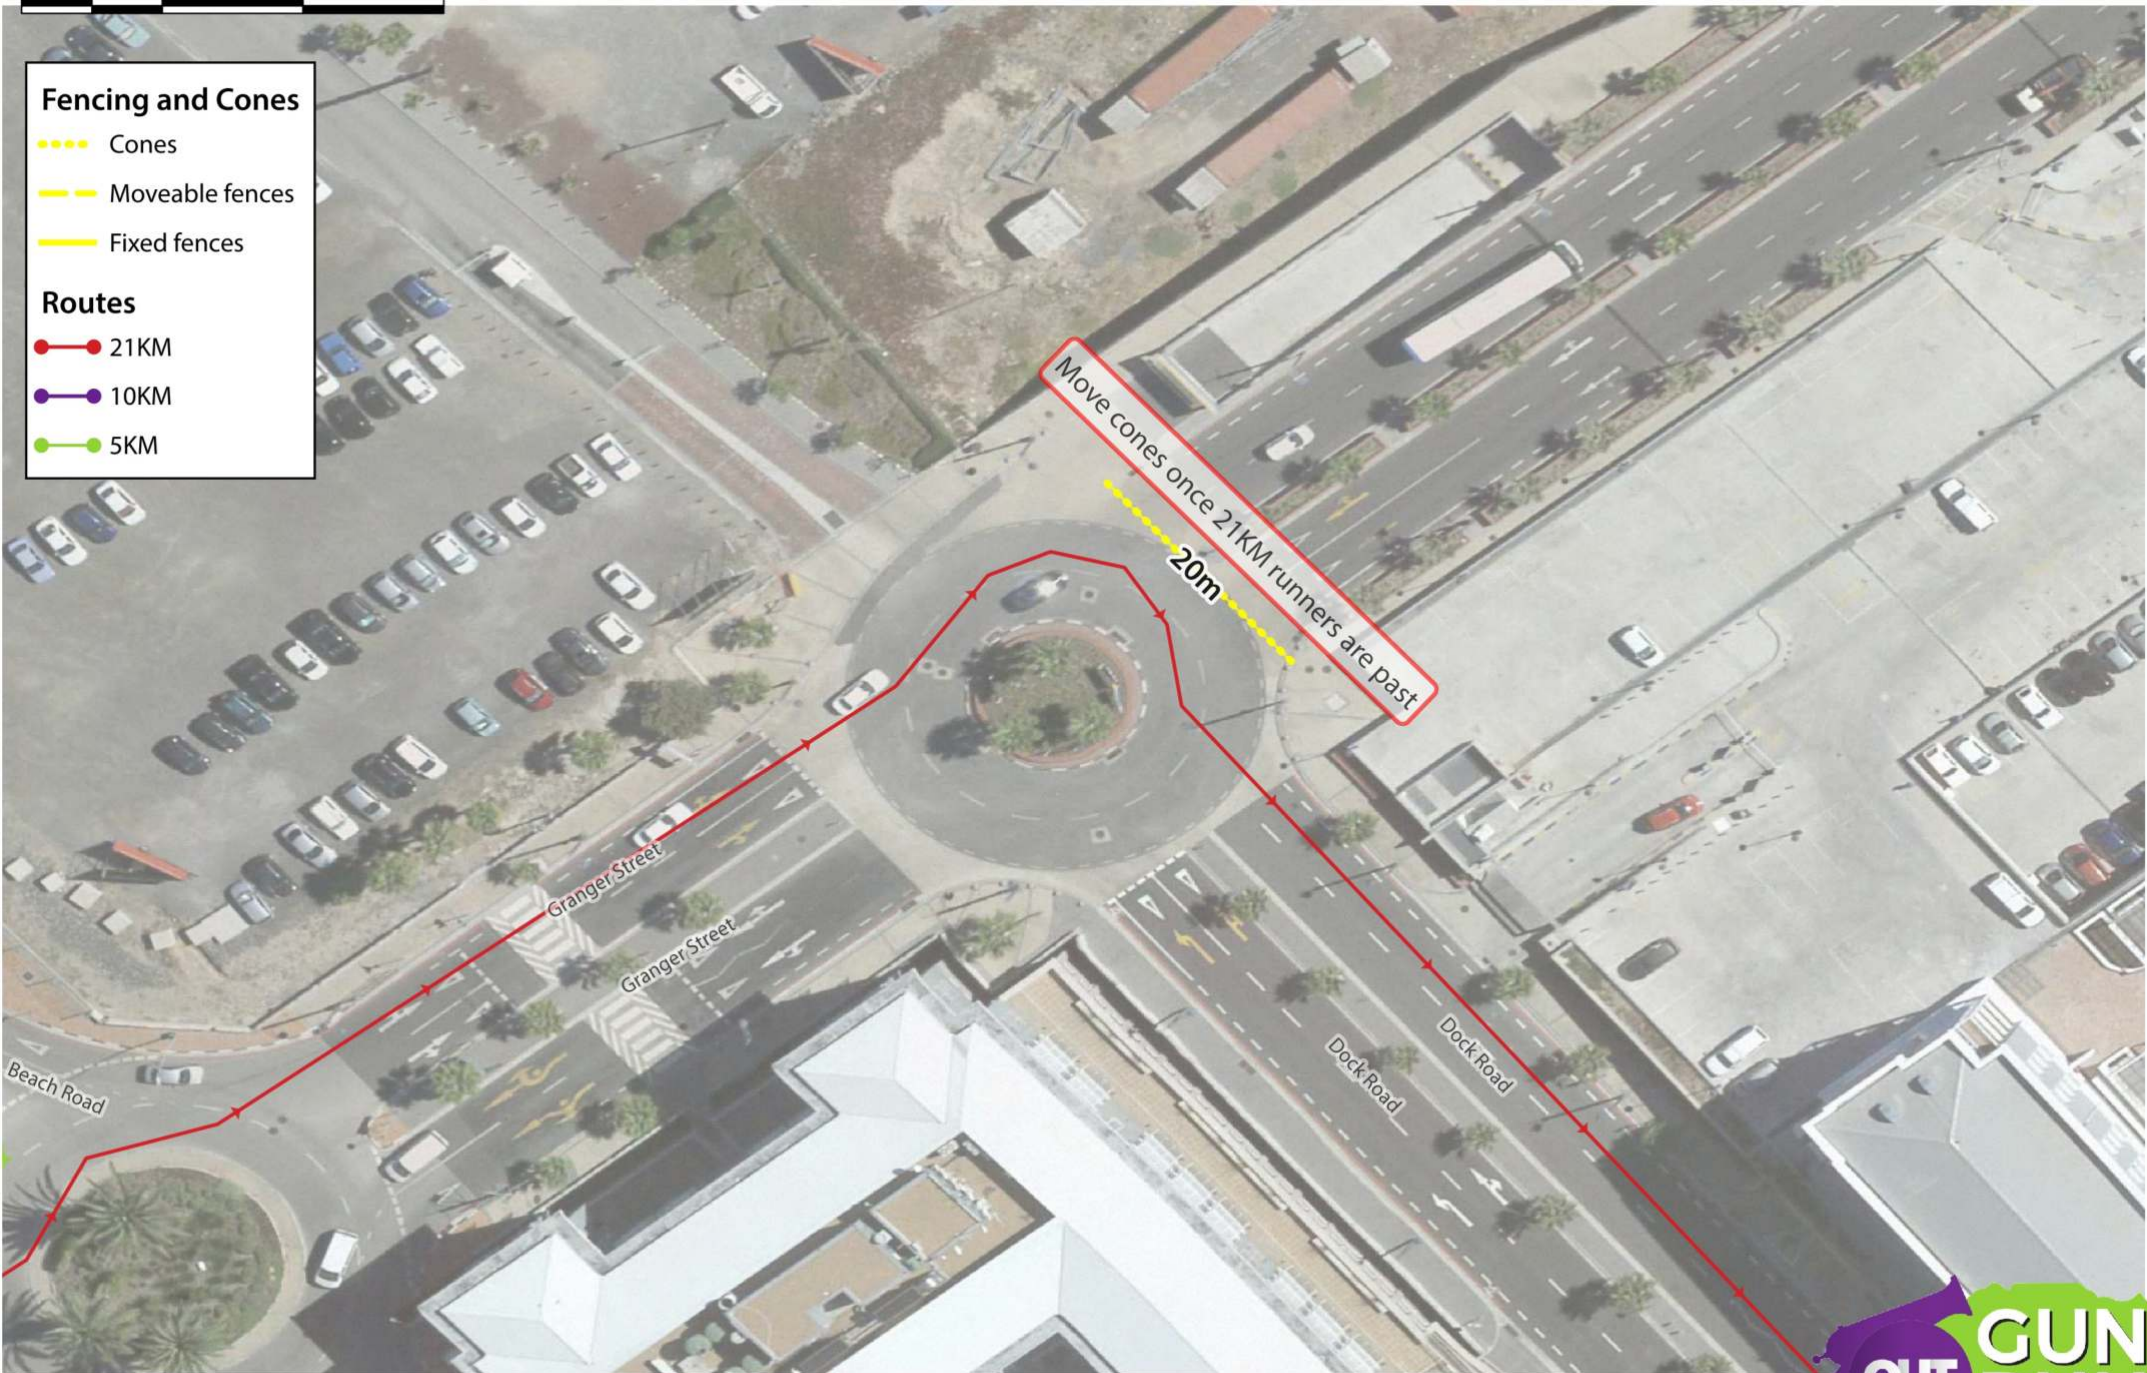

- Cones
- Moveable fences
- Fixed fences

Routes

- 21KM
- 10KM
- 5KM

FENCING: Corner of Beach & Fritz Sonnenberg

Sunday, 20 October 2019

- Fencing and Cones**
- Cones
 - Moveable fences
 - Fixed fences
- Routes**
- 21KM
 - 10KM
 - 5KM

Routes

- 21KM
- 10KM
- 5KM

FENCING: Beach & Beach

Sunday, 20 October 2019

FENCING: Three Anchor Bay Boulevard

Sunday, 20 October 2019

Fencing and Cones

- Cones
- Moveable fences
- Fixed fences