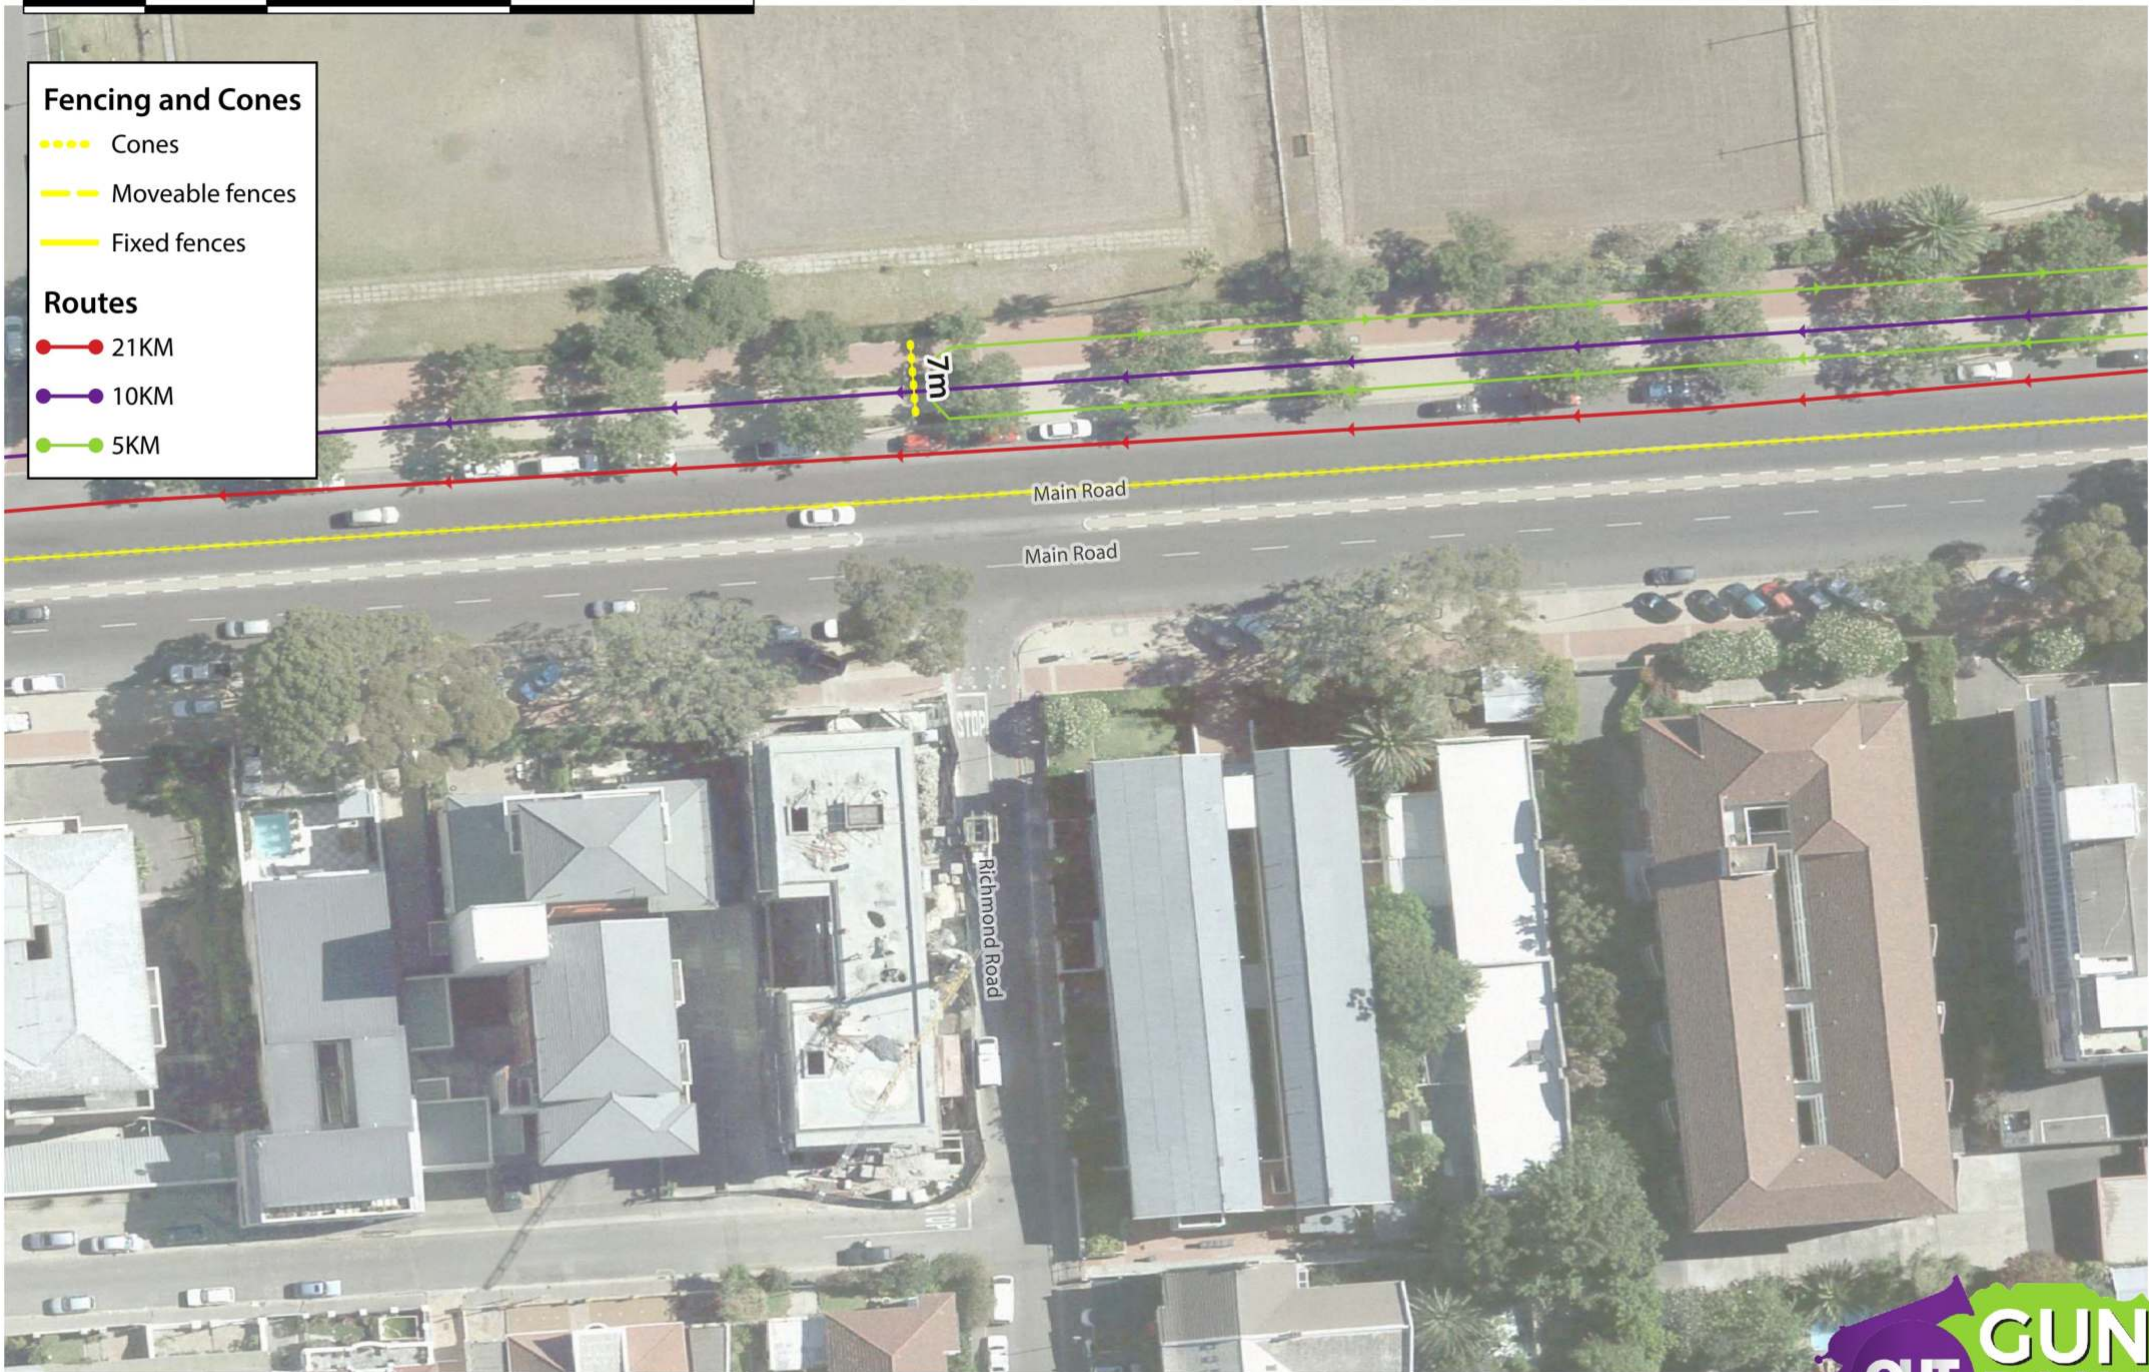

Fencing and Cones

- ..... Cones
- - - - Moveable fences
- ———— Fixed fences

Routes

- ●—● 21KM
- ●—● 10KM
- ●—● 5KM