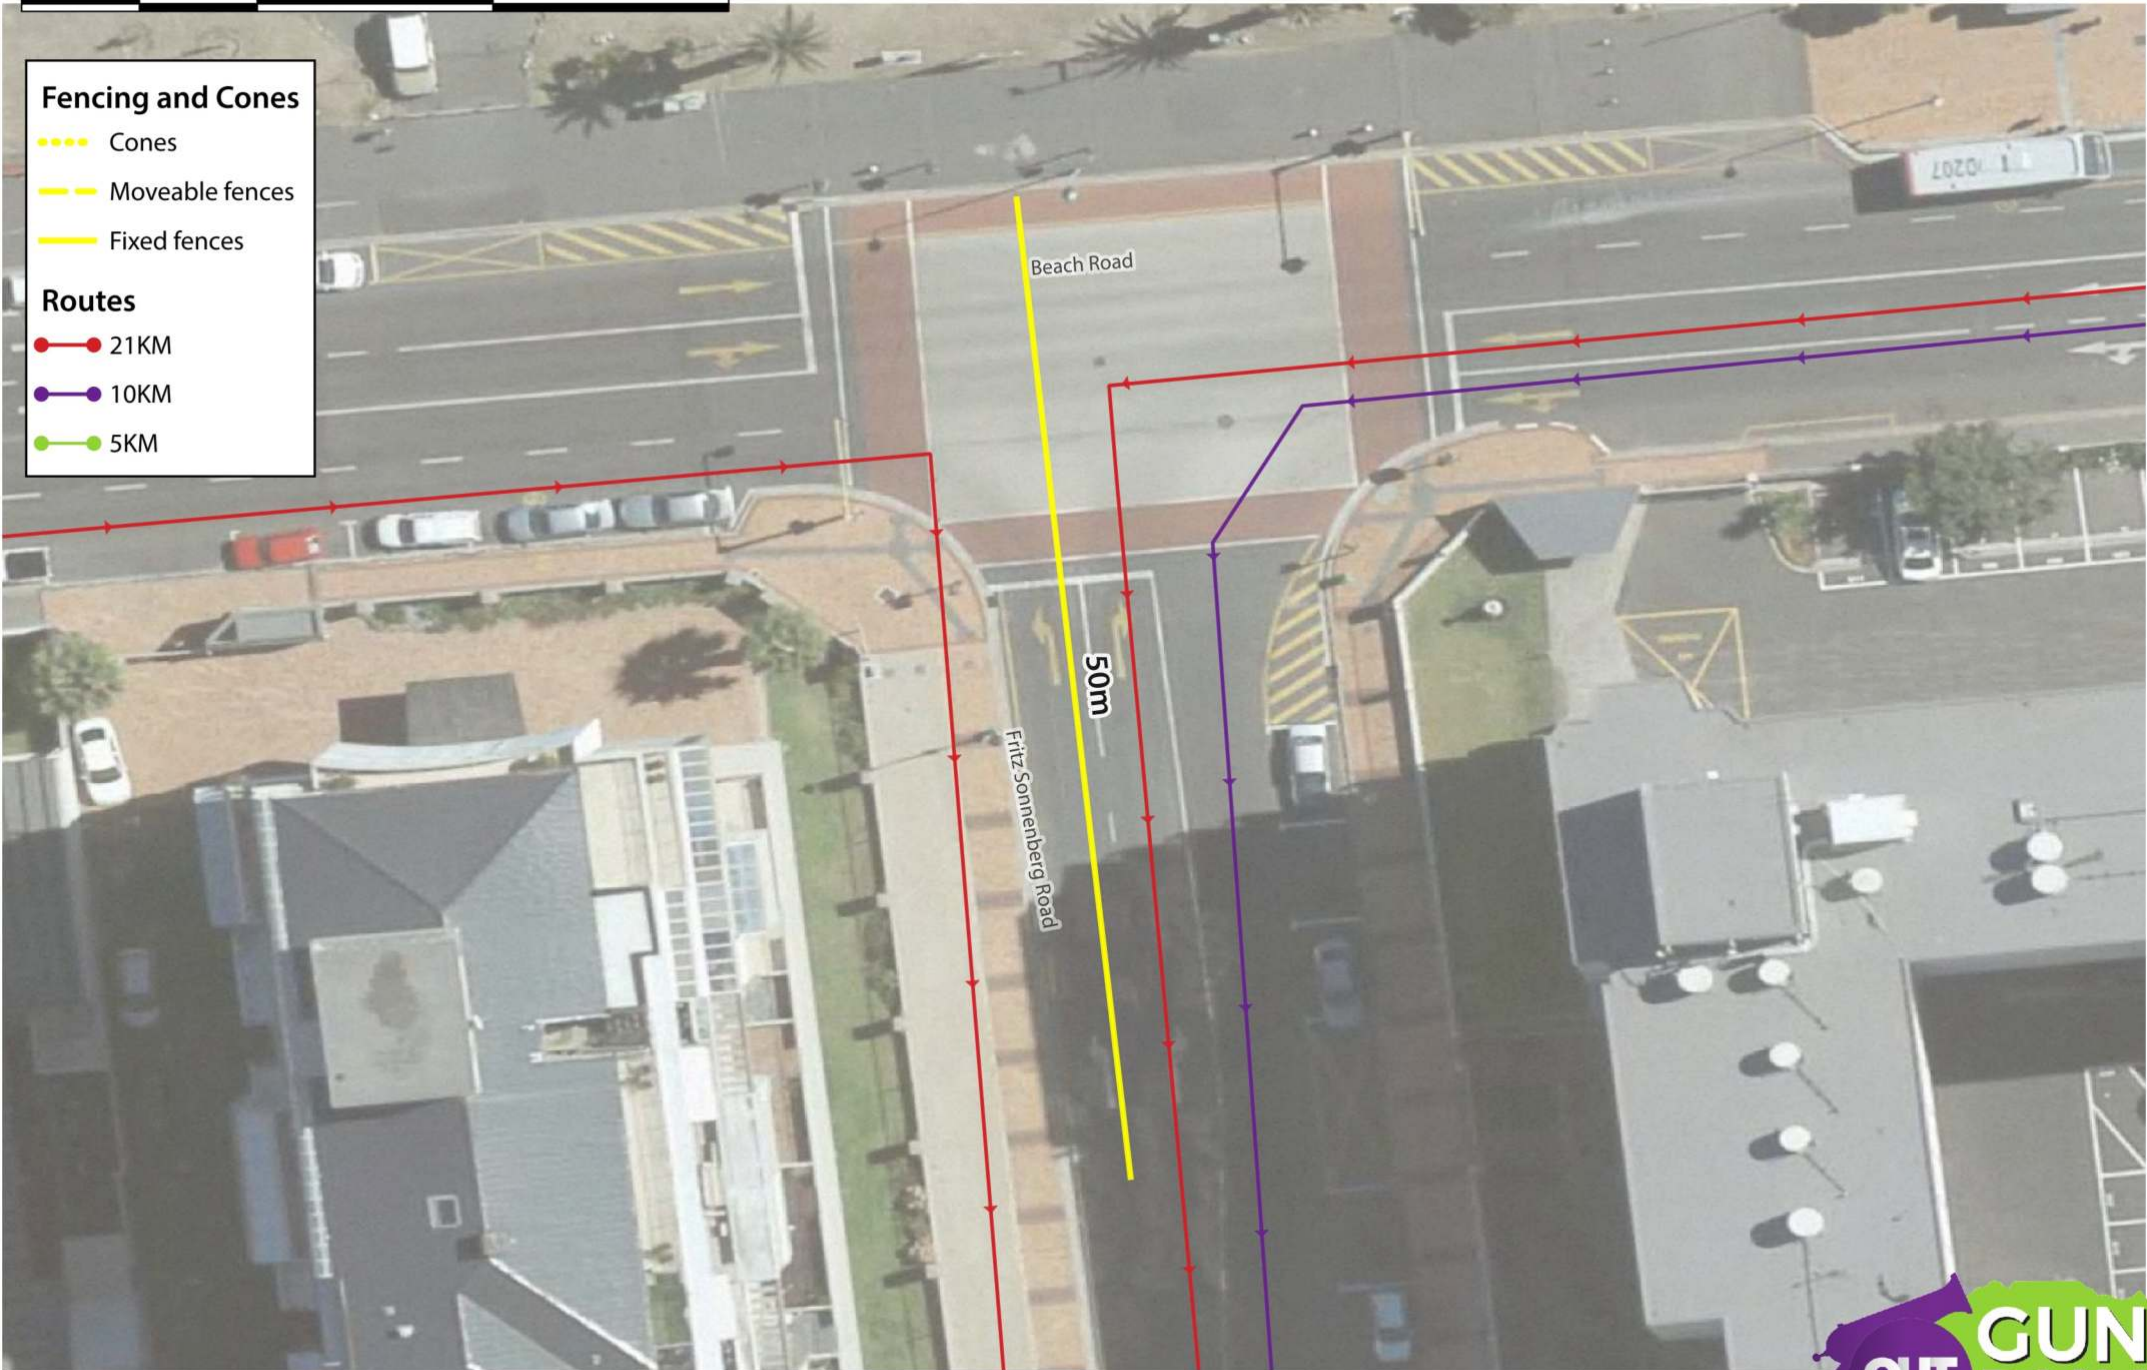

- Cones
- Moveable fences
- Fixed fences

Routes

- 21KM
- 10KM
- 5KM

FENCING: Corner of Beach & Fritz Sonnenberg

Sunday, 20 October 2019

- Fencing and Cones**
- Cones
 - Moveable fences
 - Fixed fences
- Routes**
- 21KM
 - 10KM
 - 5KM

Routes

- 21KM
- 10KM
- 5KM

FENCING: Beach & Beach

Sunday, 20 October 2019

FENCING: Three Anchor Bay Boulevard

Sunday, 20 October 2019

Fencing and Cones

- Cones
- Moveable fences
- Fixed fences