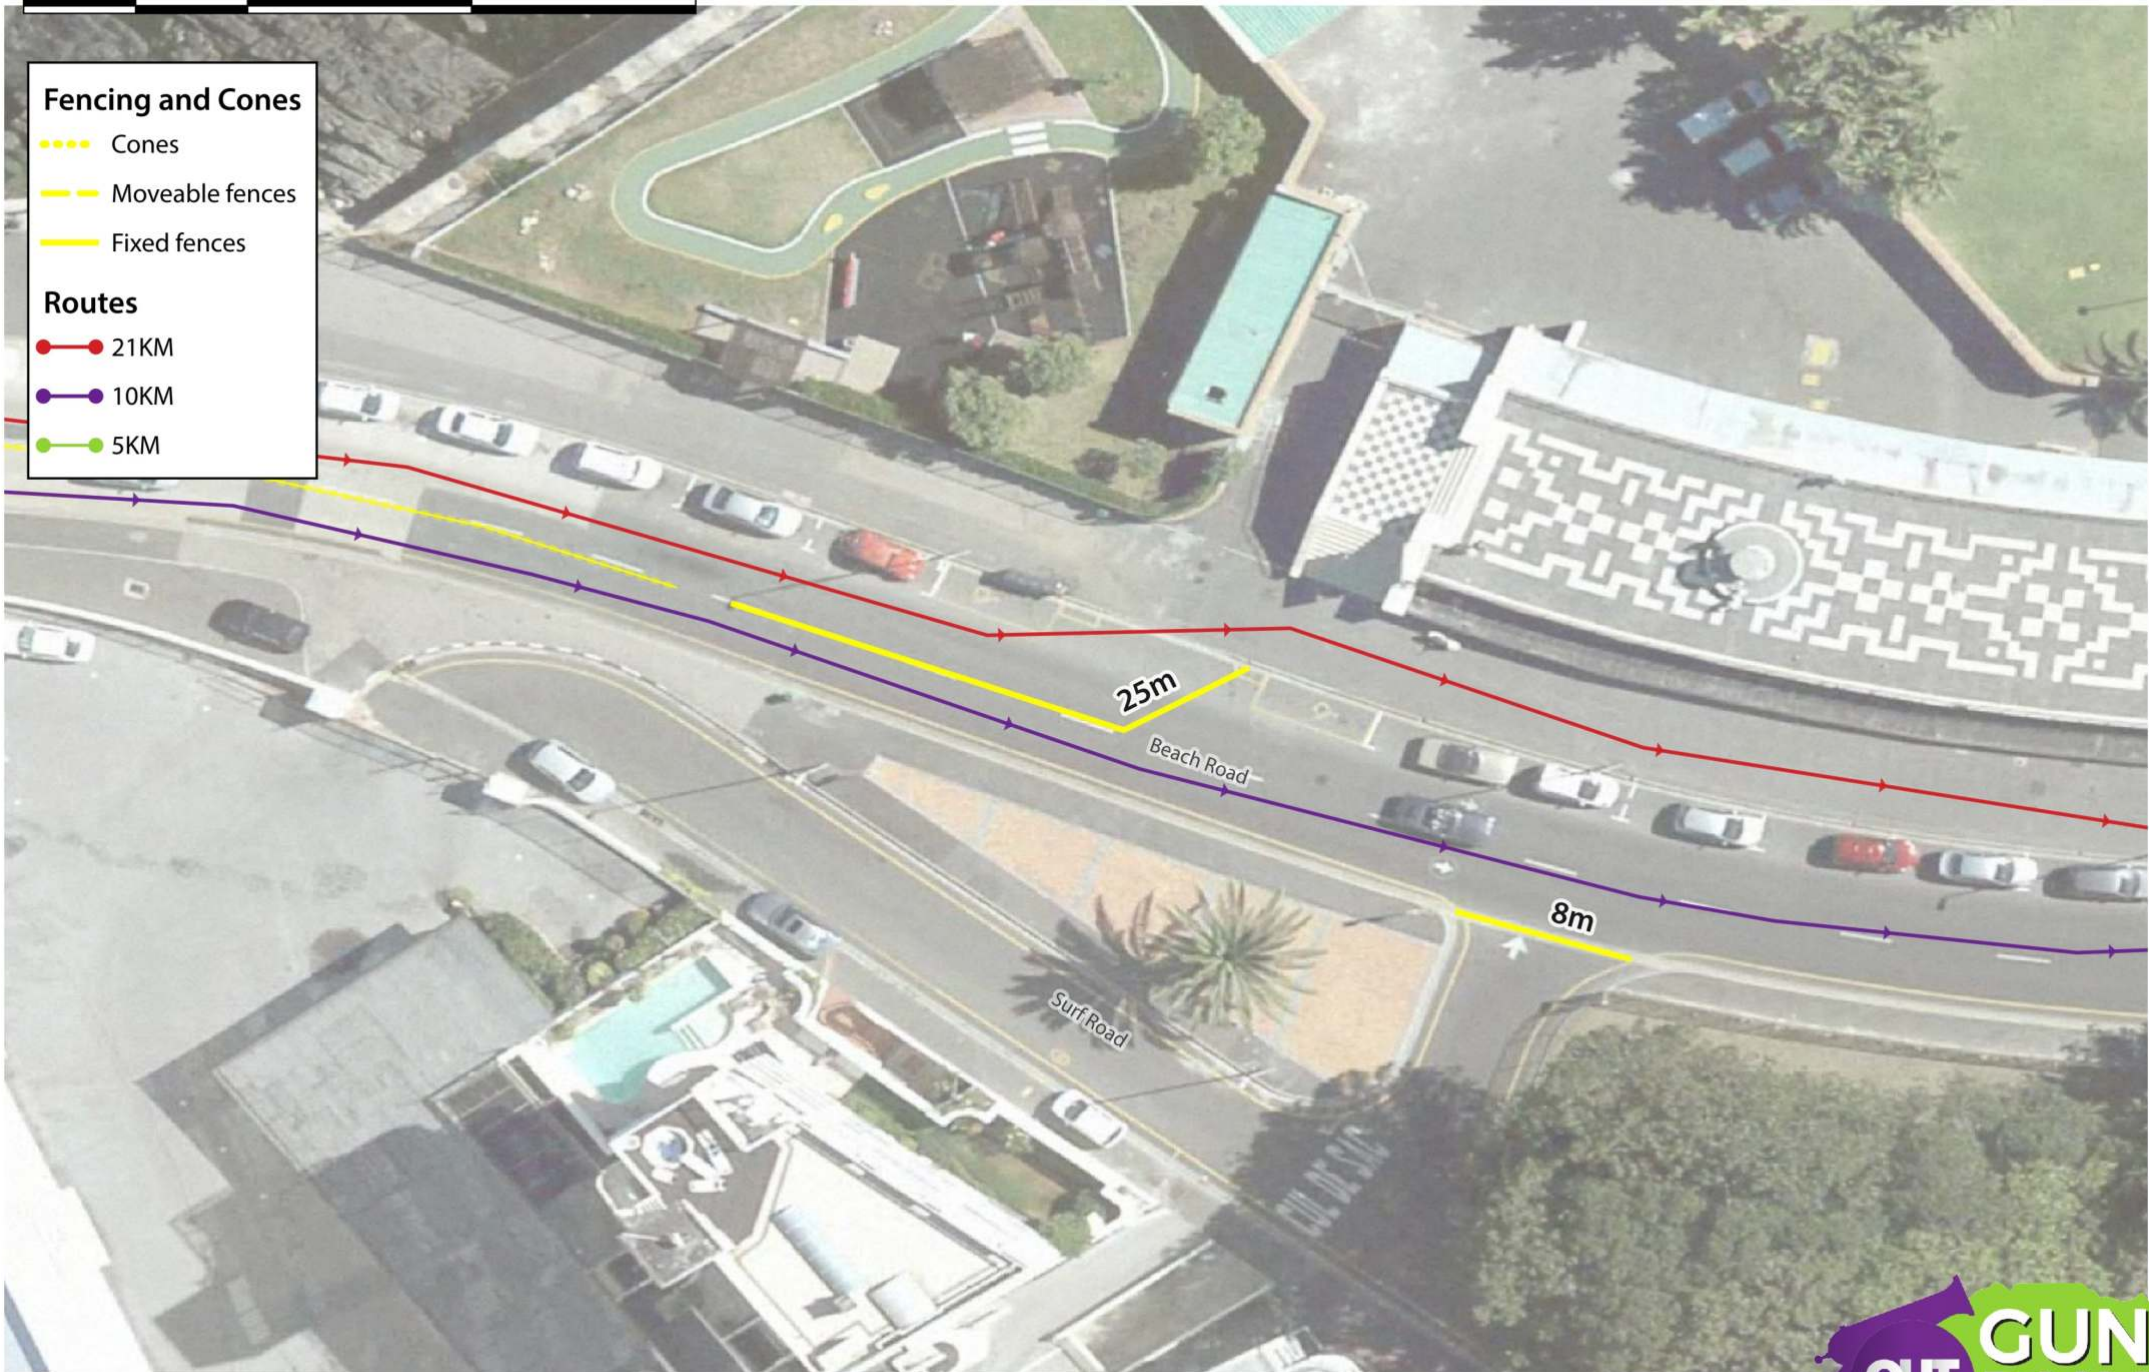

Fencing and Cones

- ..... Cones
- --- Moveable fences
- Fixed fences

Routes

- 21KM
- 10KM
- 5KM