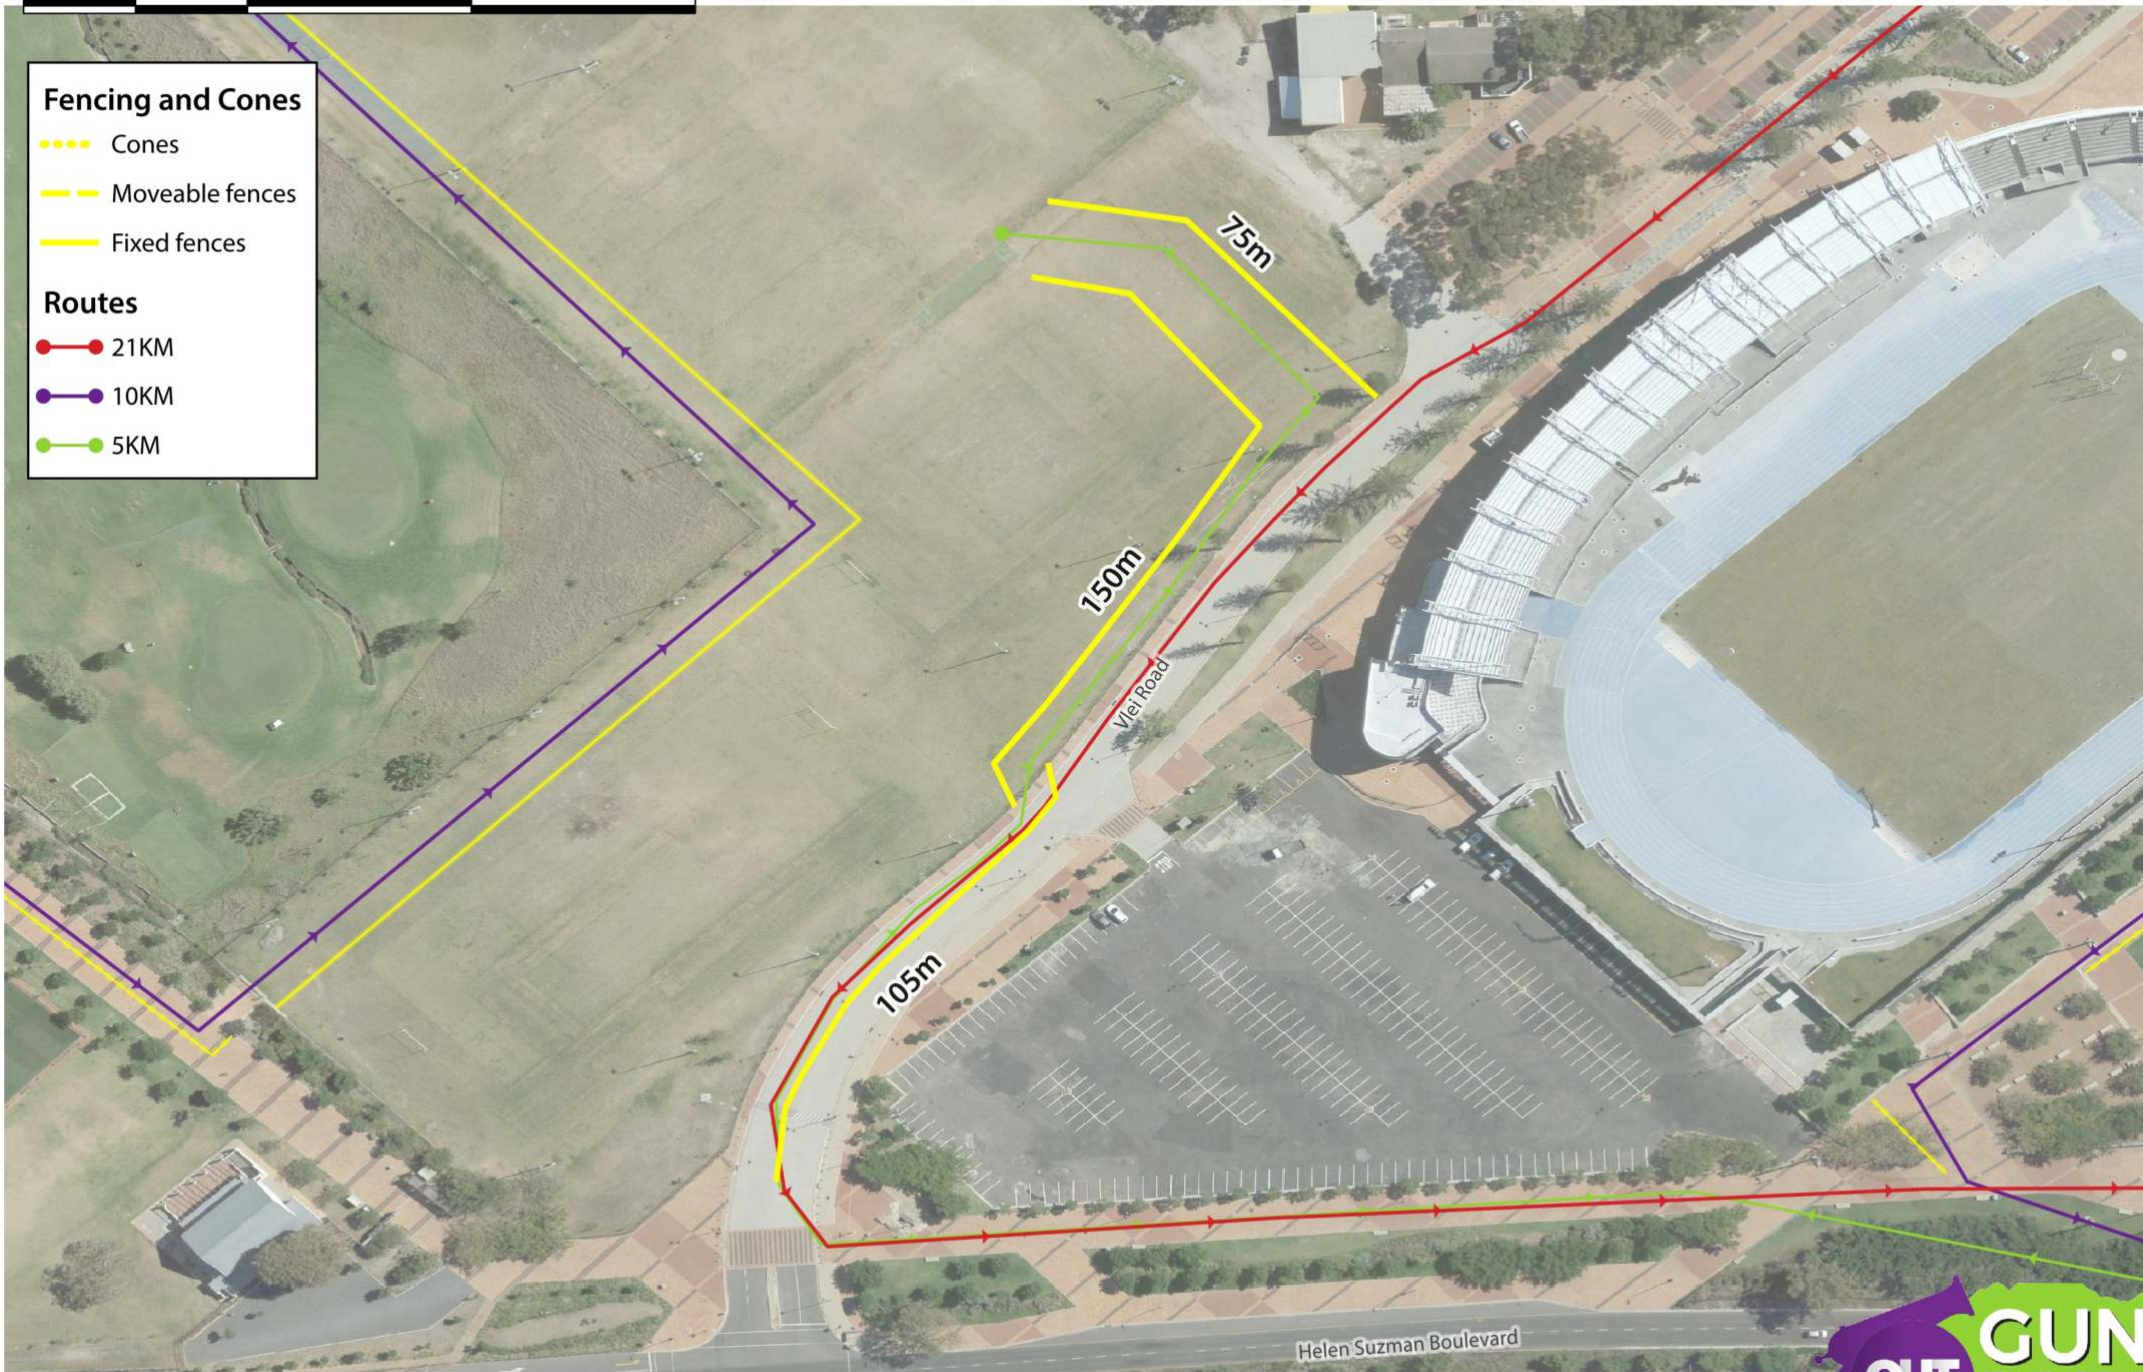

Fencing and Cones

- ..... Cones
- --- Moveable fences
- Fixed fences

Routes

- ●— 21KM
- ●— 10KM
- ●— 5KM

FENCING: 5KM Finish

Sunday, 20 October 2019