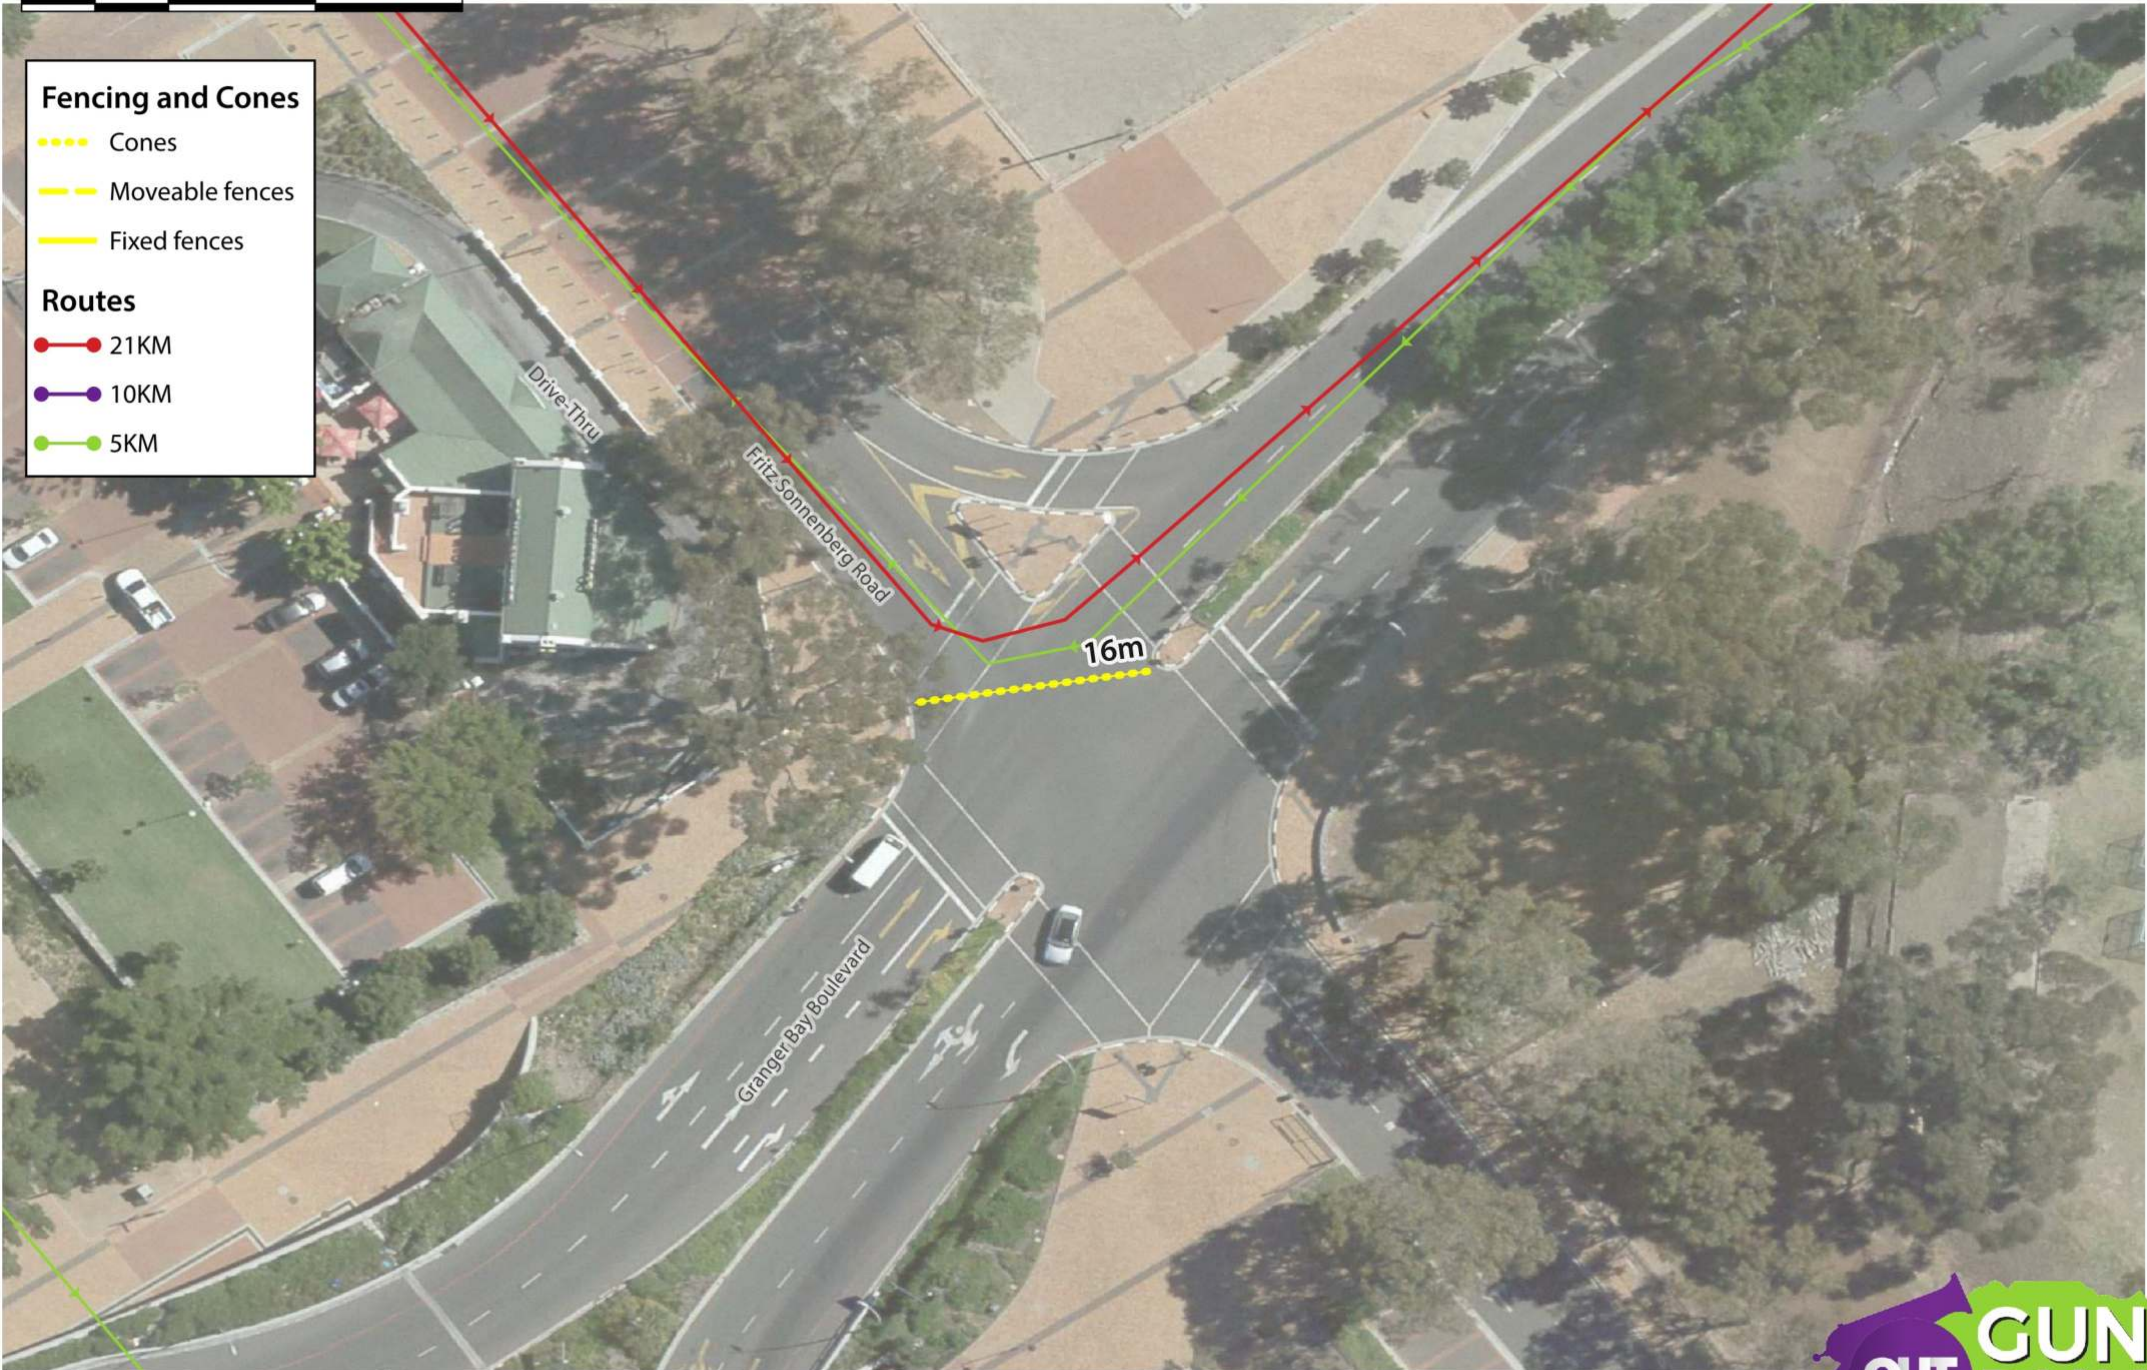

10 0 10 20 m

Fencing and Cones

- ●●●● Cones
- Moveable fences
- Fixed fences

Routes

- ●— 21KM
- ●— 10KM
- ●— 5KM