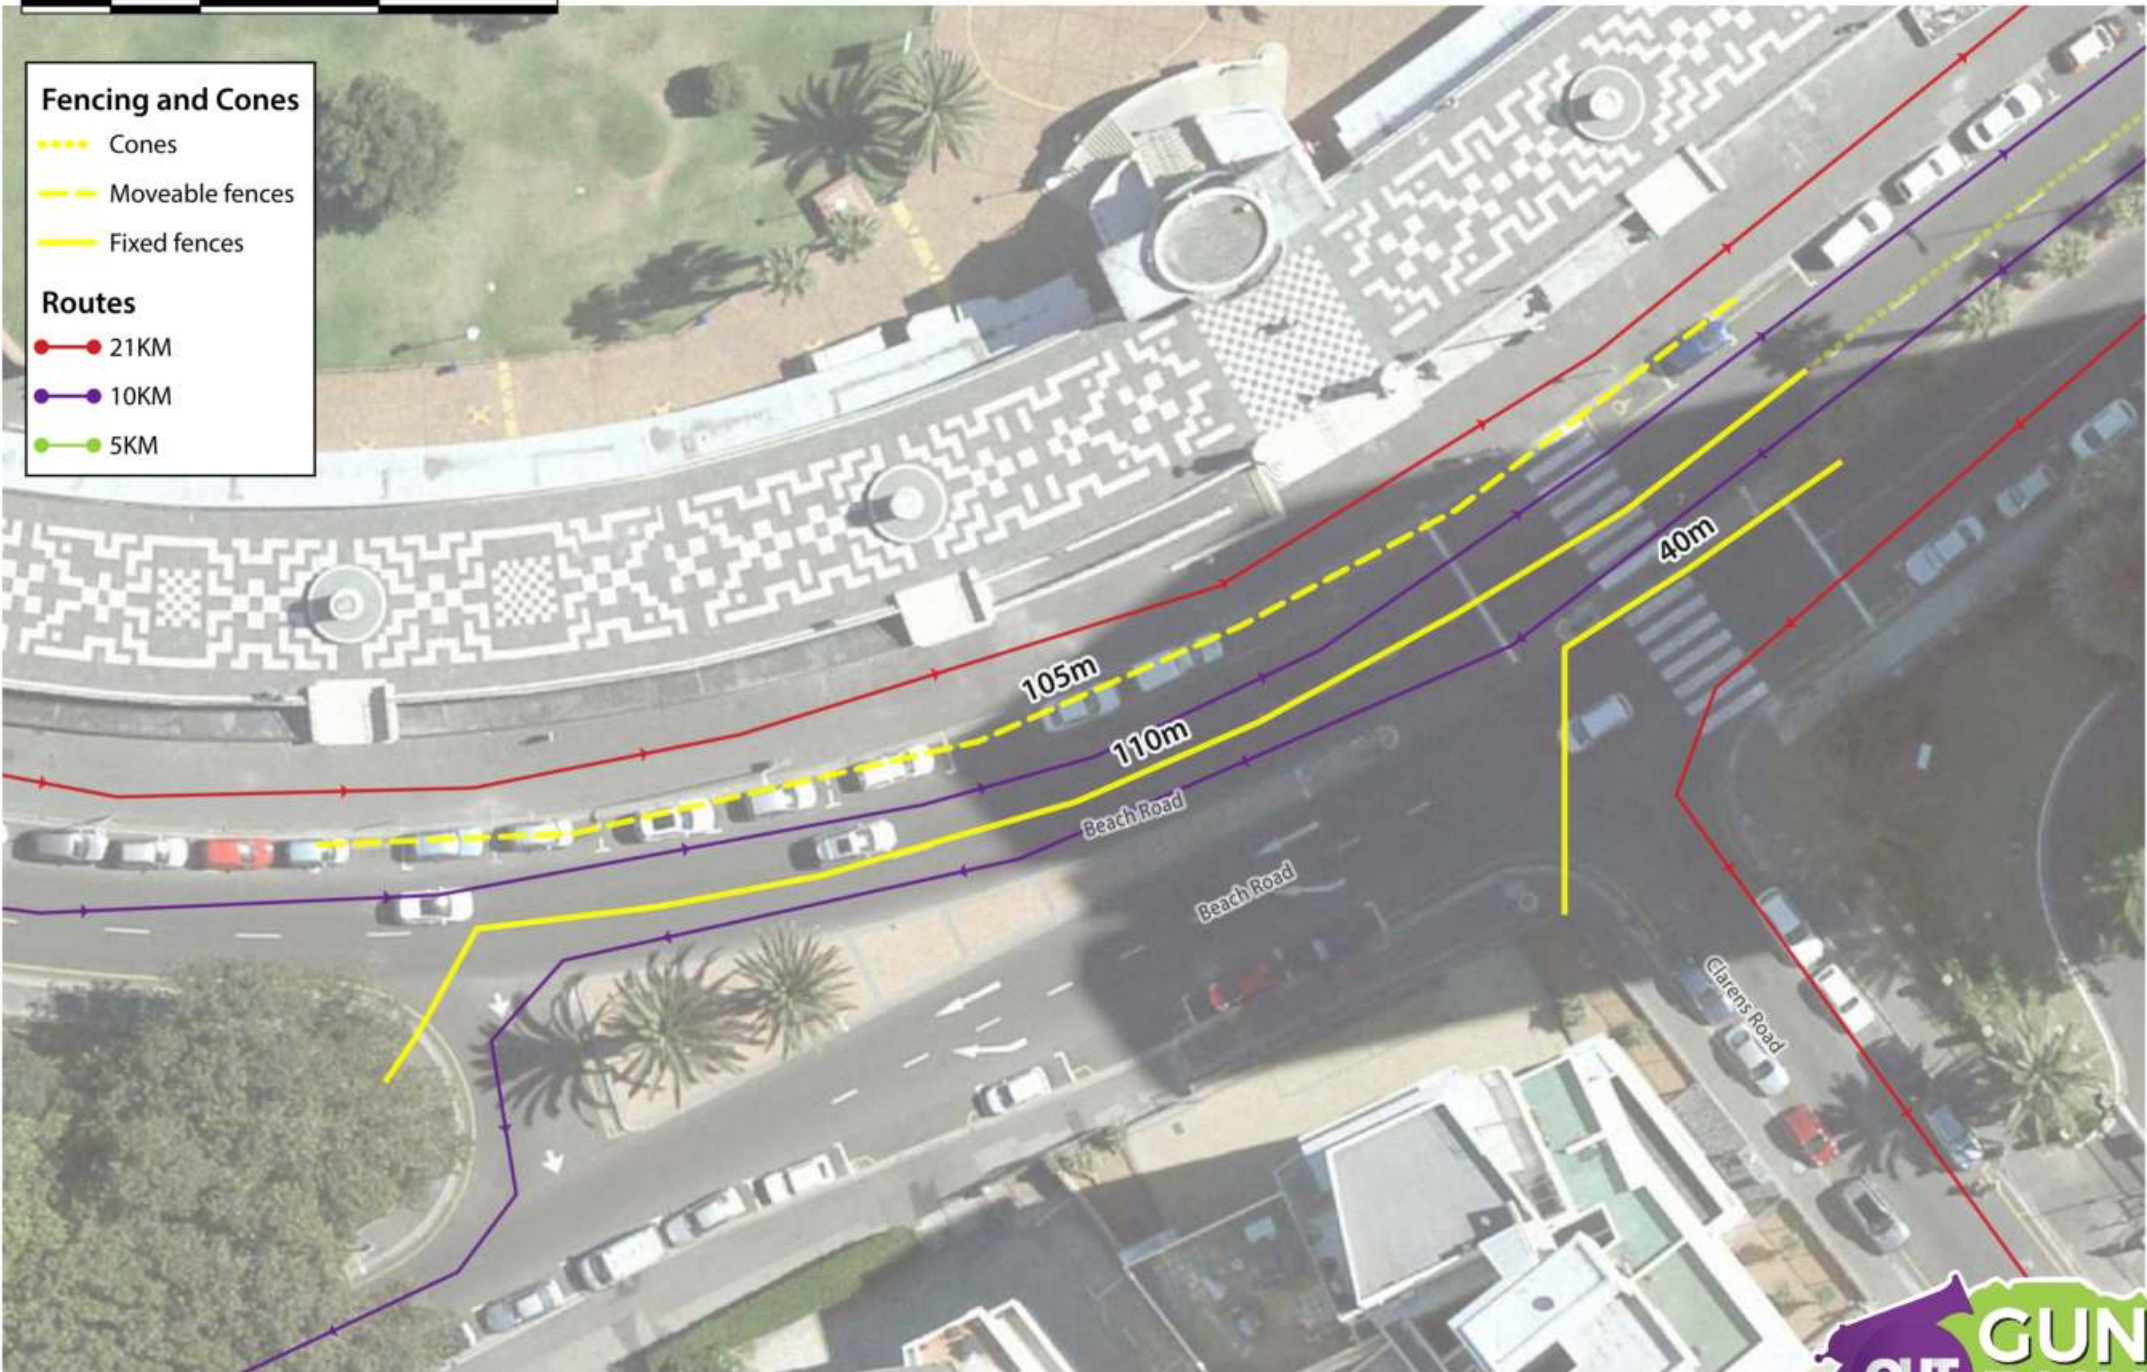

Fencing and Cones

- ..... Cones
- - - - Moveable fences
- ———— Fixed fences

Routes

- ●—● 21KM
- ●—● 10KM
- ●—● 5KM