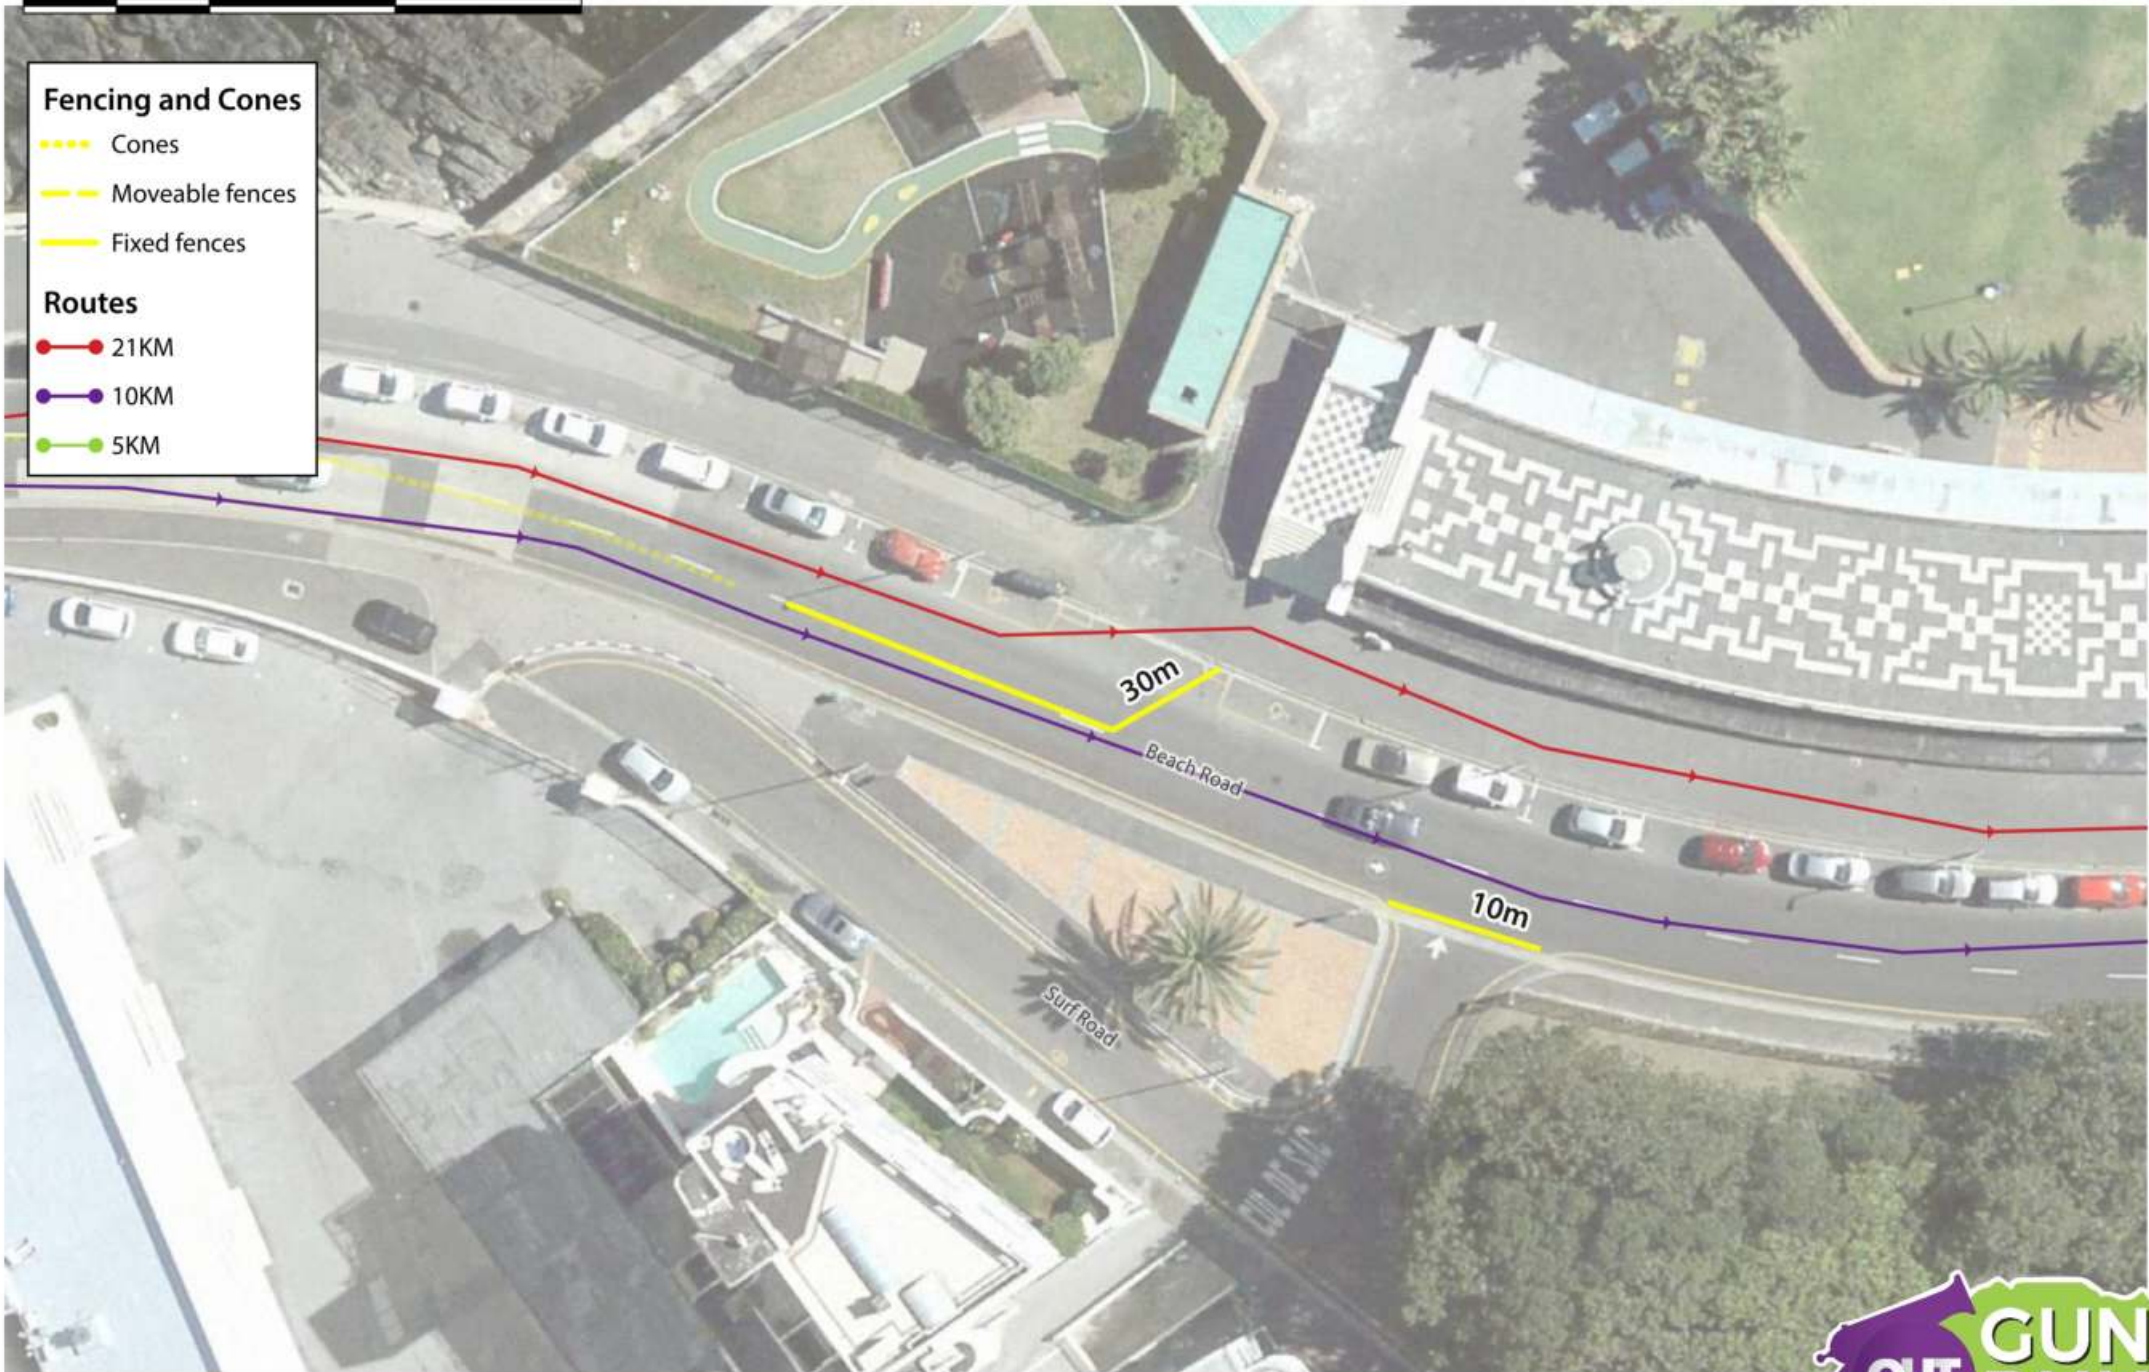

Routes

- 21KM
- 10KM
- 5KM

Fencing and Cones

- Cones
- - - - Moveable fences
- Fixed fences

Routes

- 21KM
- 10KM
- 5KM

Fencing and Cones

- Cones
- - - - Moveable fences
- Fixed fences

Routes

- 21KM
- 10KM
- 5KM

Fencing and Cones

- Cones
- Moveable fences
- Fixed fences

Routes

- 21KM
- 10KM
- 5KM

FENCING: Queens Road Circle

Sunday, 14 October 2018

10 0 10 20 m

Fencing and Cones

- Cones
- Moveable fences
- Fixed fences

Routes

- 21KM
- 10KM
- 5KM

FENCING: Seacliffe Road

Sunday, 14 October 2018

Fencing and Cones