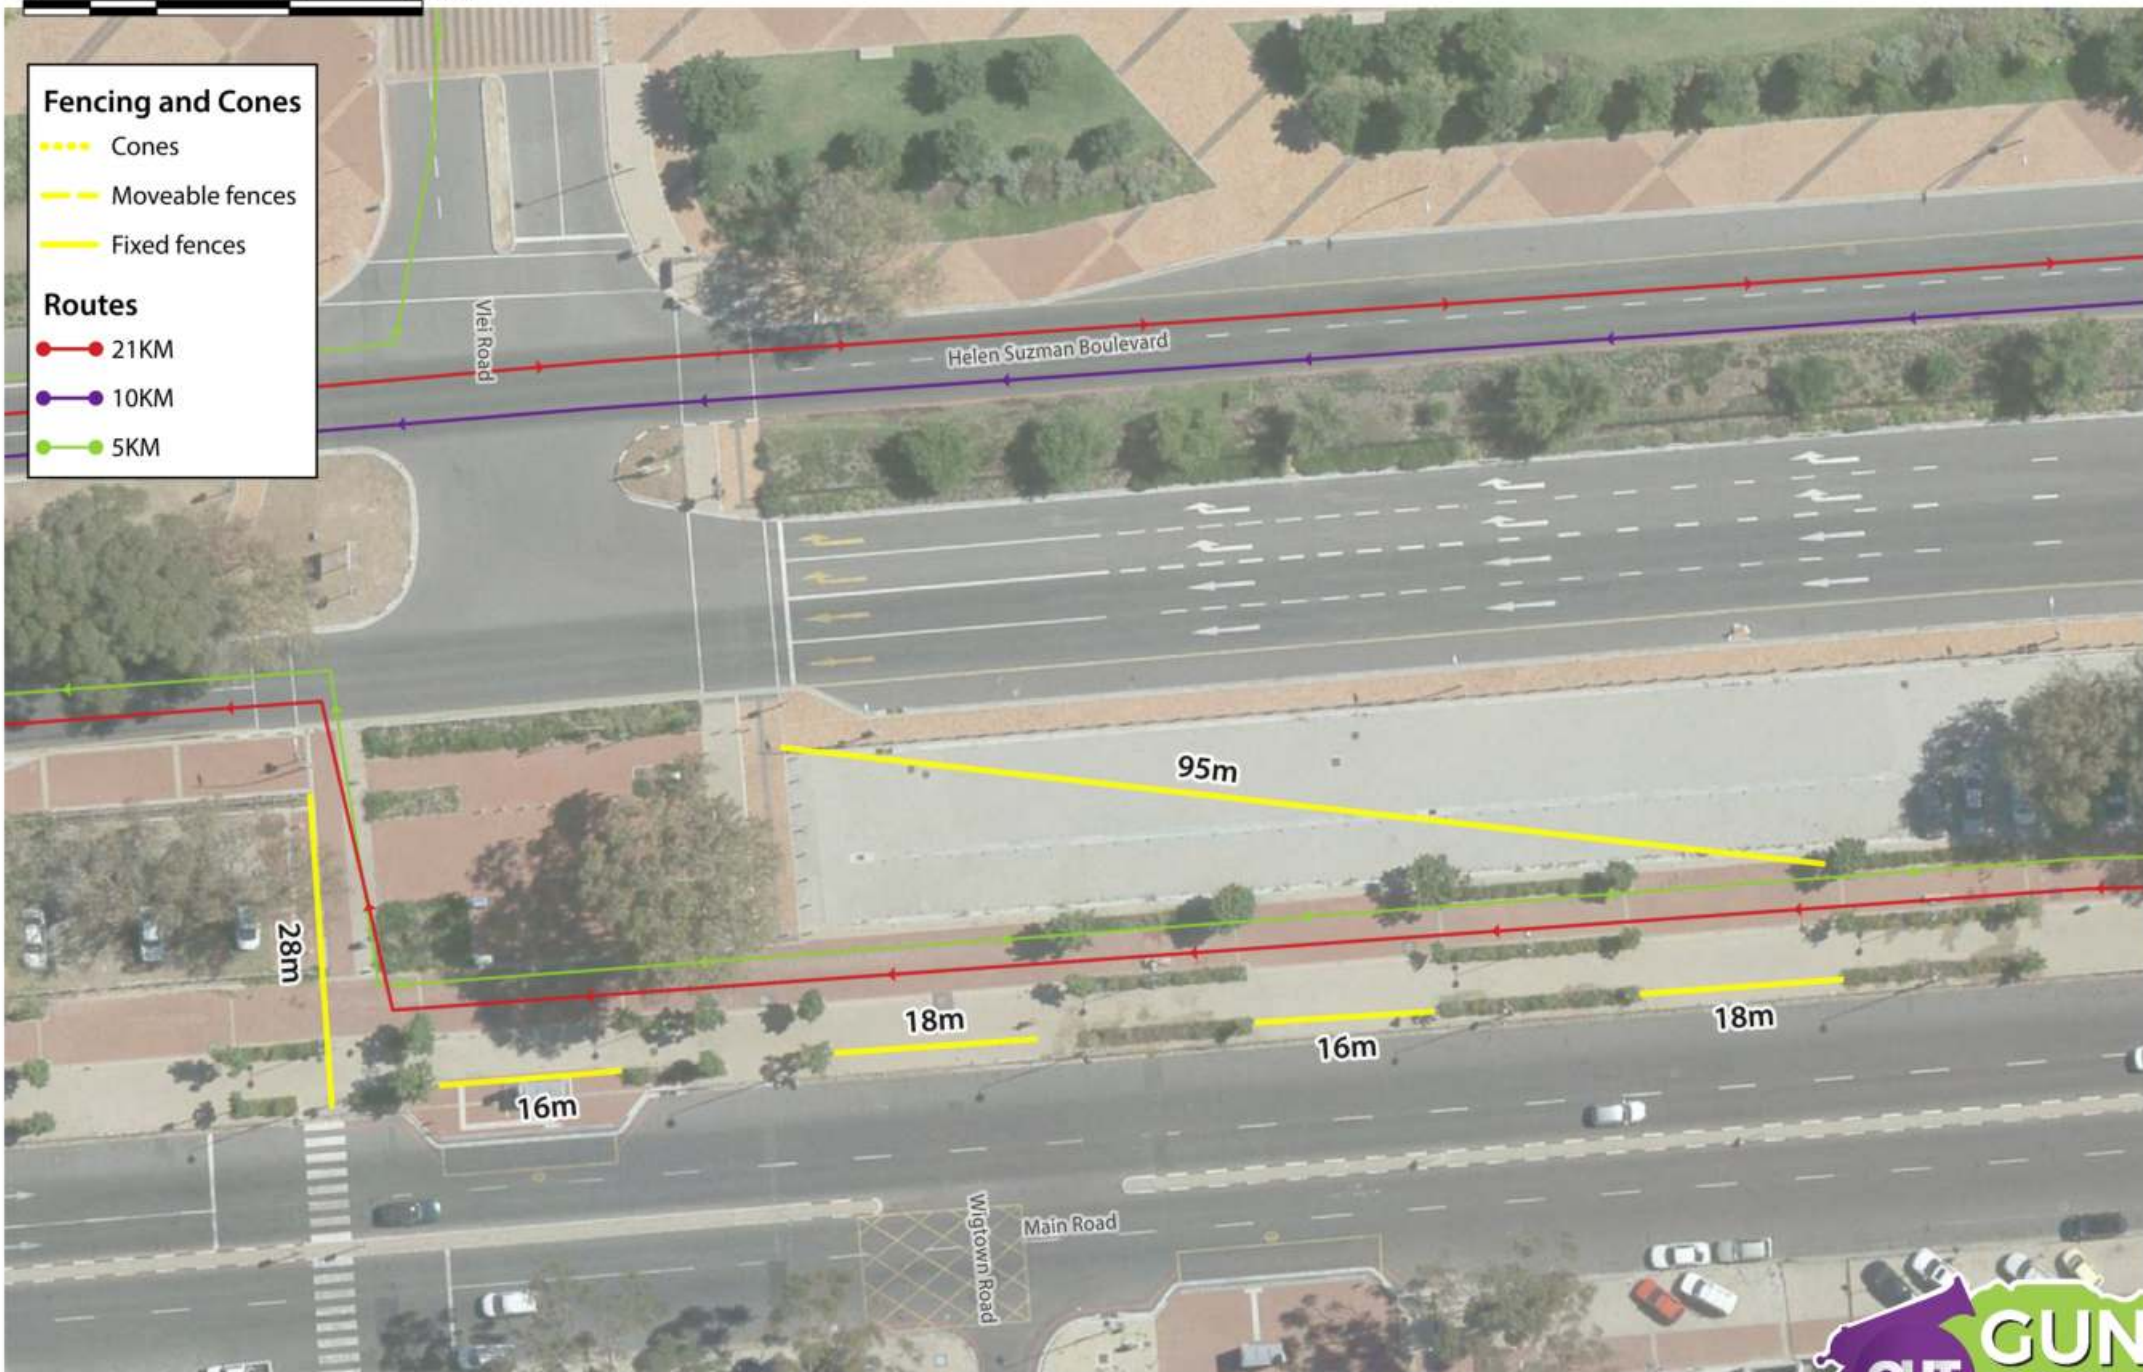

10 0 10 20 m

Fencing and Cones

- ..... Cones
- --- Moveable fences
- --- Fixed fences

Routes

- 21KM
- 10KM
- 5KM