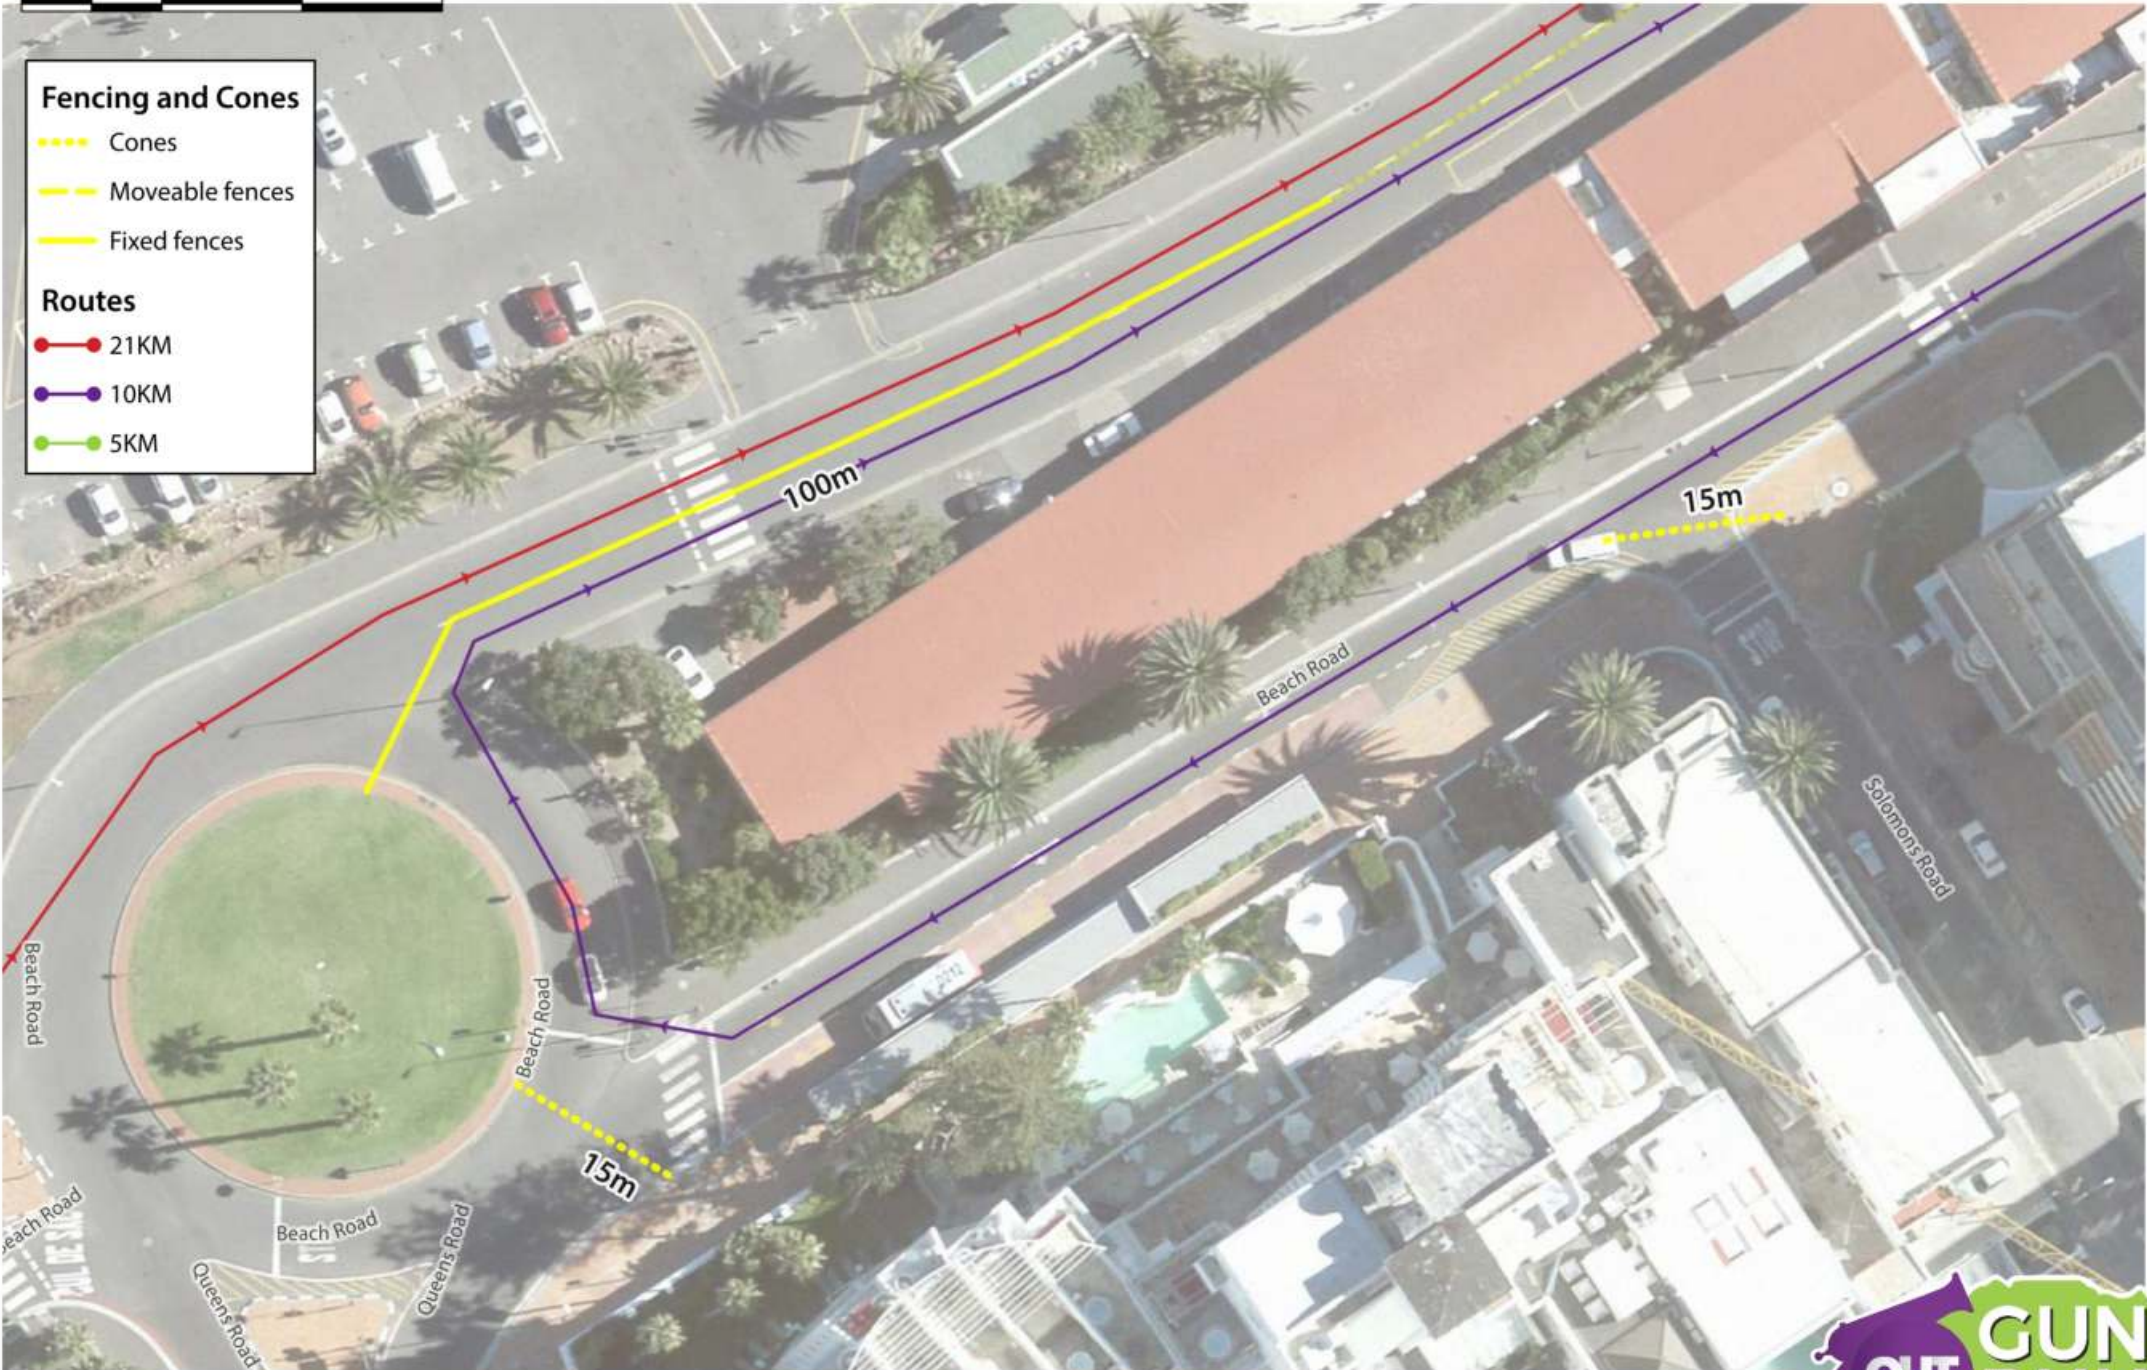

Routes

- 21KM
- 10KM
- 5KM

Fencing and Cones

- Cones
- Moveable fences
- Fixed fences

Routes

- 21KM
- 10KM
- 5KM

FENCING: Queens Road Circle

Sunday, 14 October 2018

10 0 10 20 m

Fencing and Cones

- Cones
- Moveable fences
- Fixed fences

Routes

- 21KM
- 10KM
- 5KM

FENCING: Seacliffe Road

Sunday, 14 October 2018

Fencing and Cones