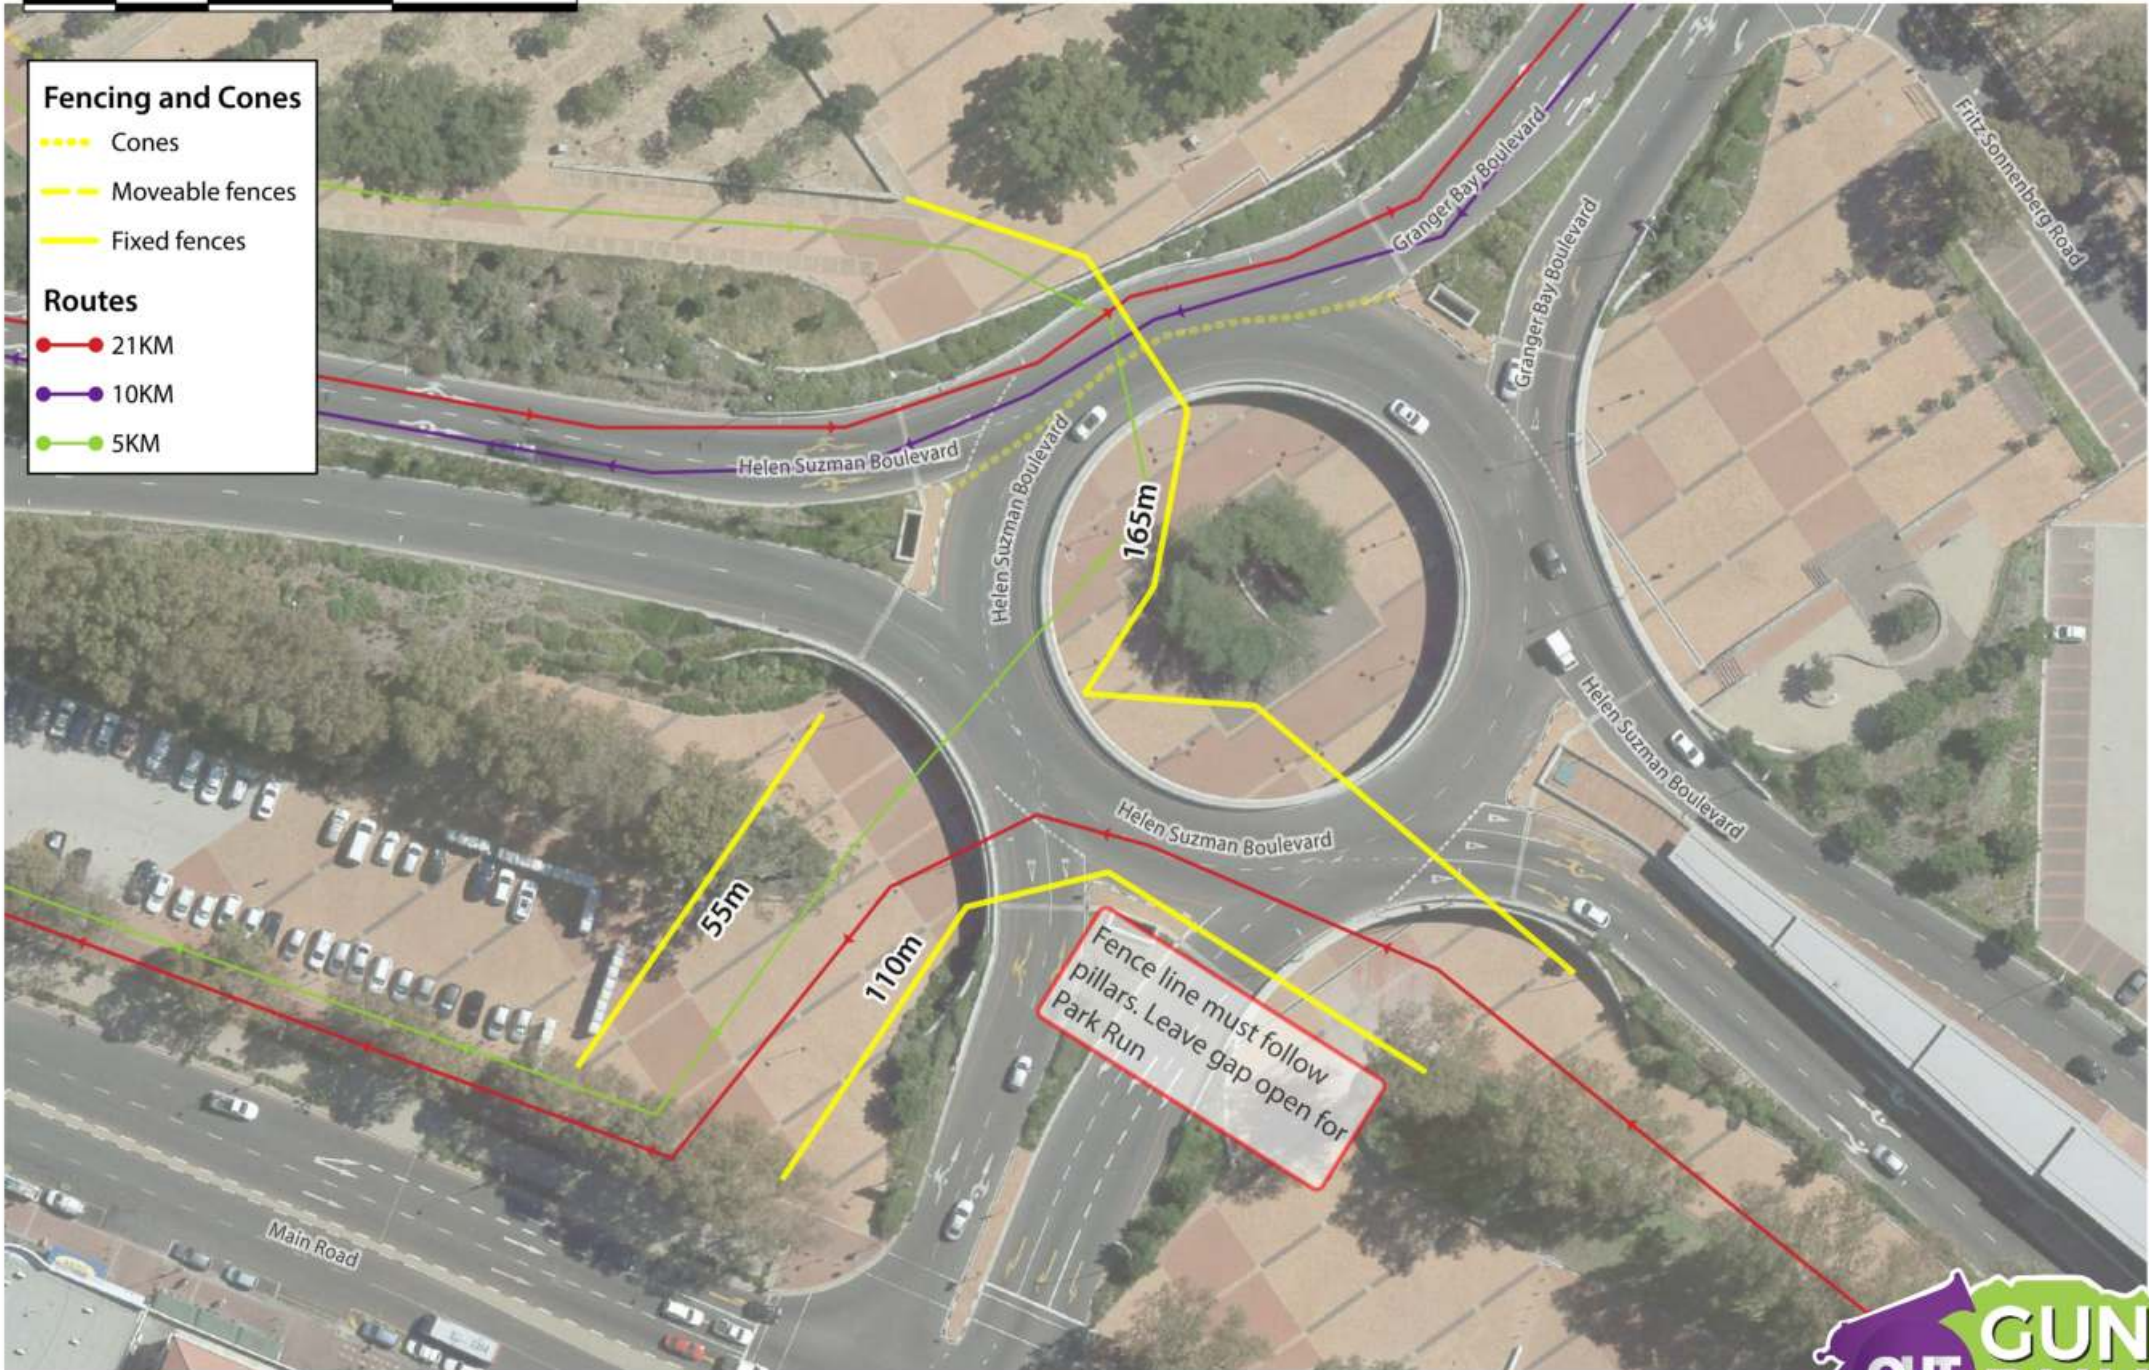

1. **Fencing and Cones**
2. ..... Cones
   - - - - Moveable fences
   - ———— Fixed fences
3. **Routes**
4. ●—● 21KM
   - ●—● 10KM
   - ●—● 5KM