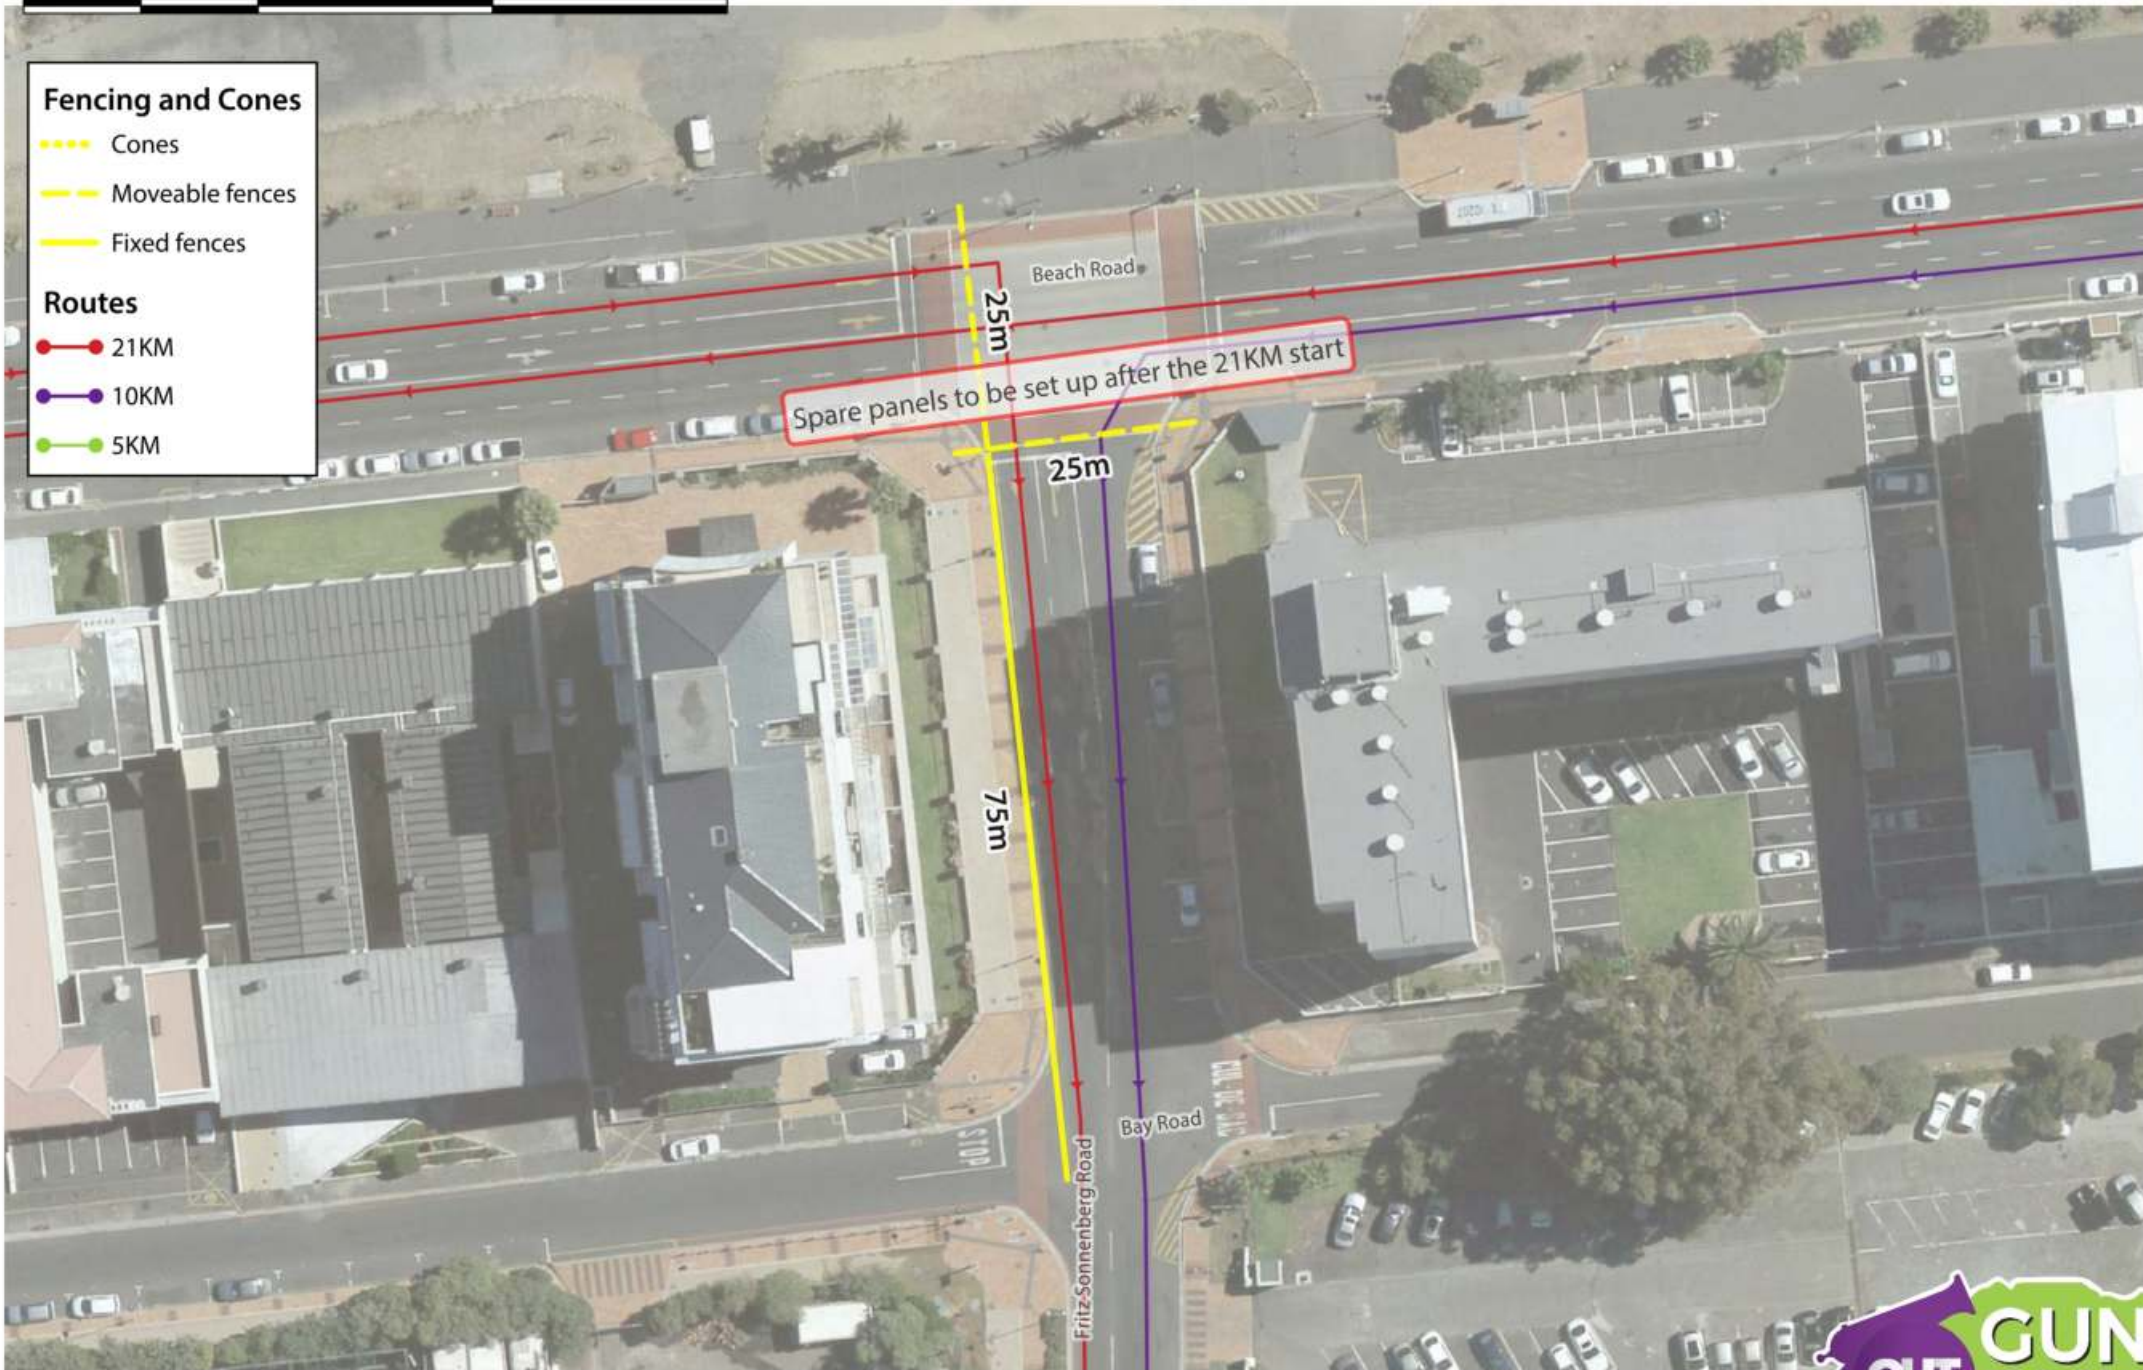

Fencing and Cones

- Cones
- Moveable fences
- Fixed fences

Routes

- 21KM
- 10KM
- 5KM

Fencing and Cones

- Cones
- Moveable fences
- Fixed fences

Routes

- 21KM
- 10KM
- 5KM

10 0 10 20 m

Fencing and Cones

- Cones
- Moveable fences
- Fixed fences

Routes

- 21KM
- 10KM
- 5KM

Cones to be laid out after the 21KM runners have passed.

- Fencing and Cones**
- Cones
 - - - - Moveable fences
 - Fixed fences
- Routes**
- 21KM
 - 10KM
 - 5KM