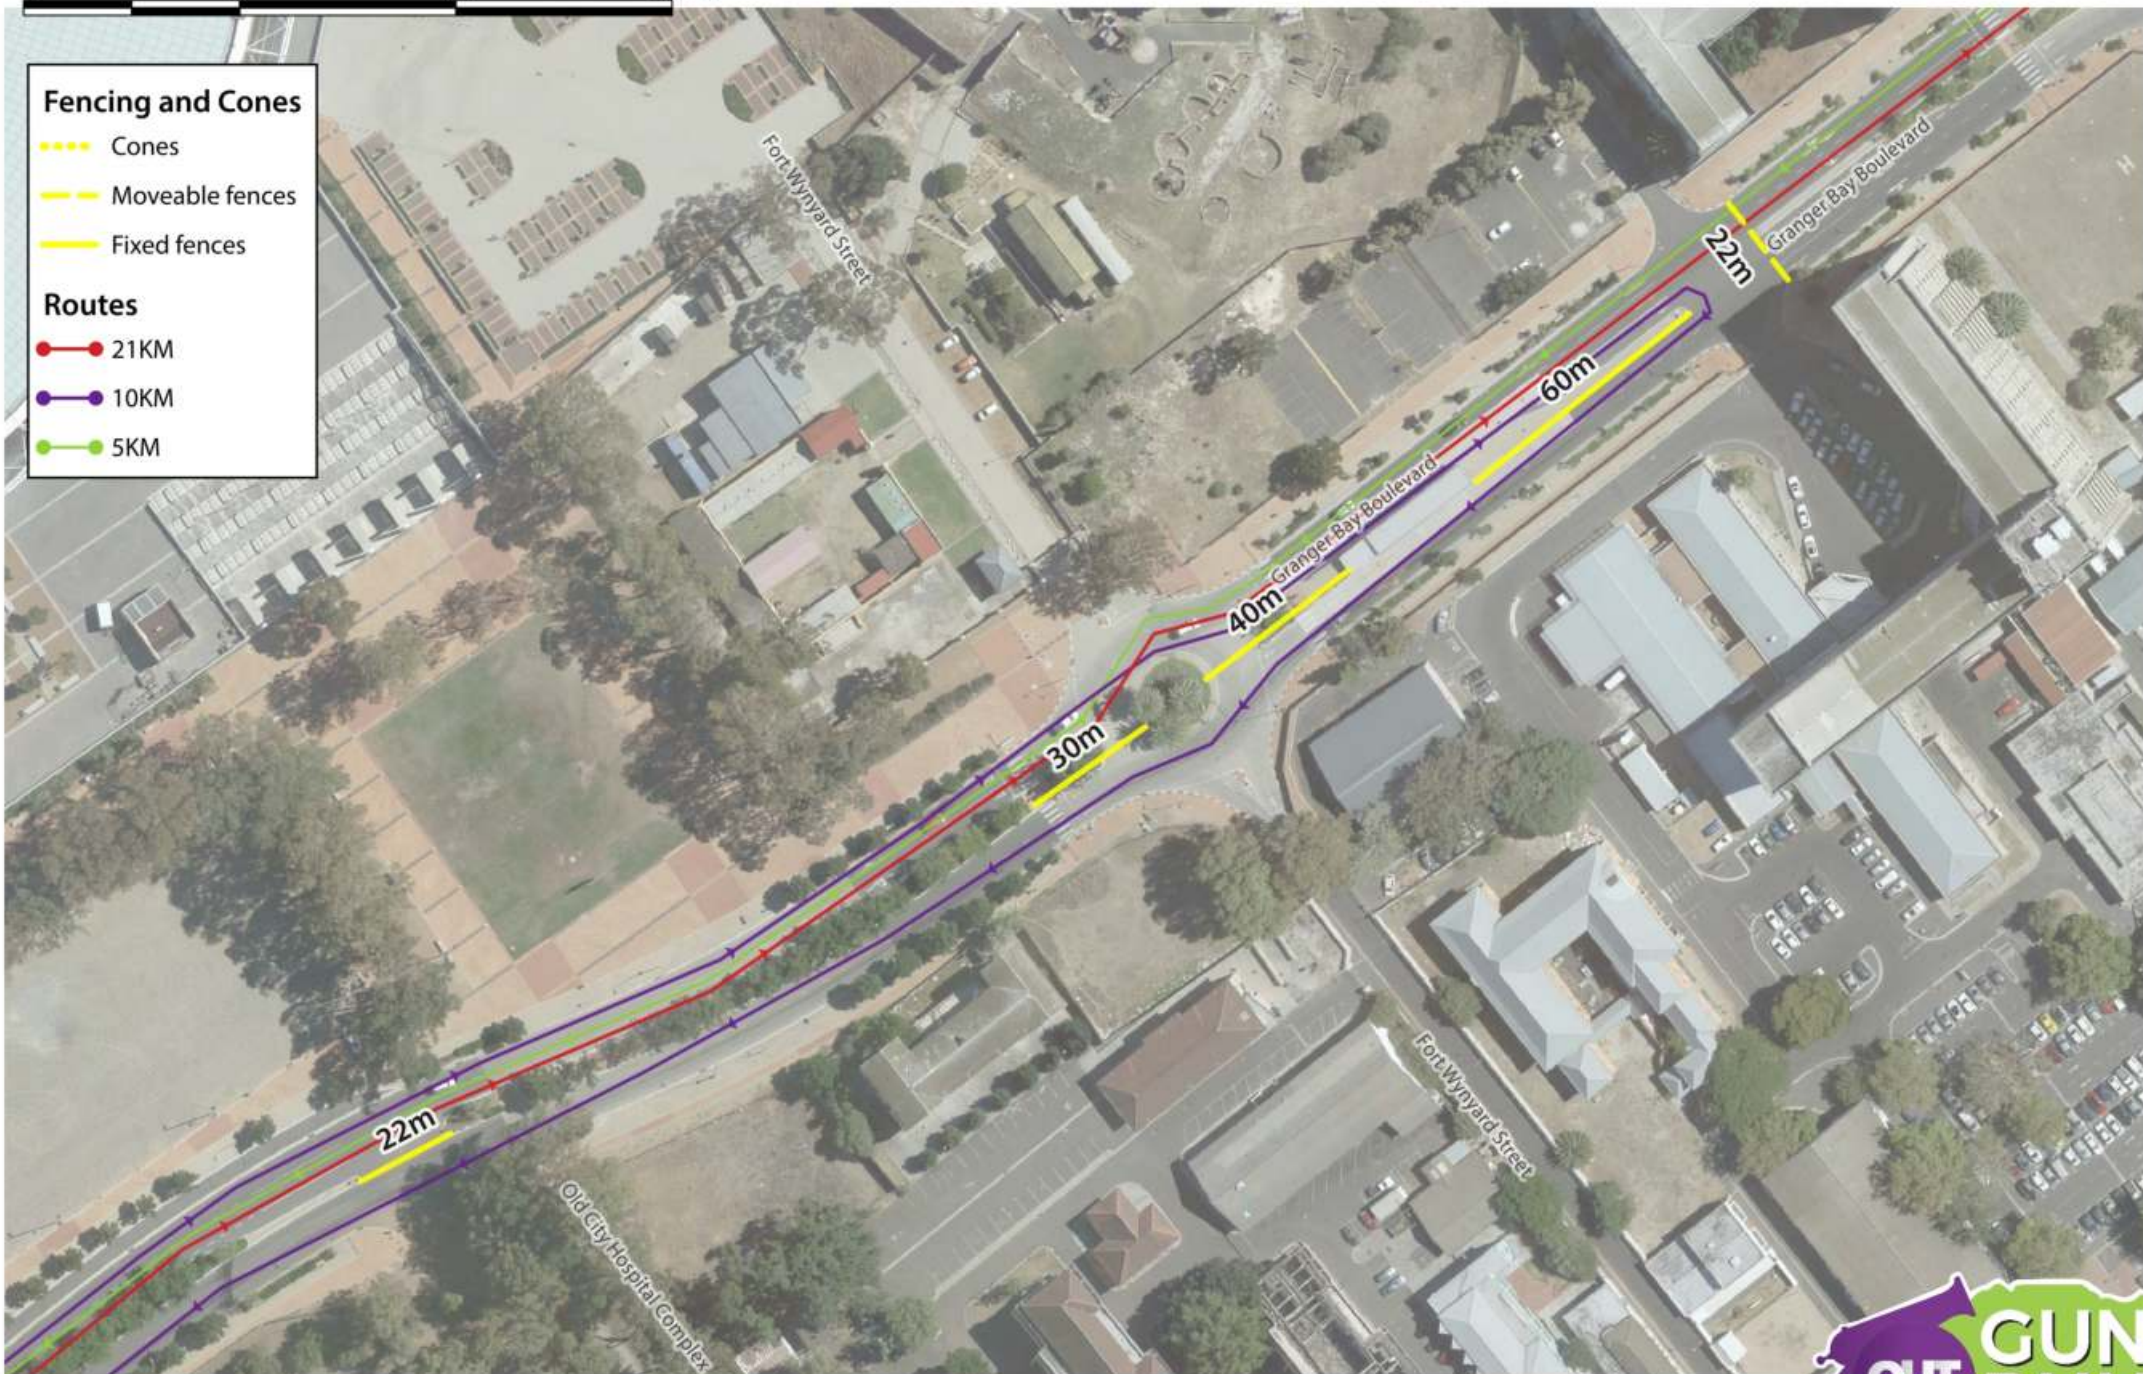

Fencing and Cones

- Cones
- Moveable fences
- Fixed fences

Routes

- 21KM
- 10KM
- 5KM

Fencing and Cones

- Cones
- Moveable fences
- Fixed fences

Routes

- 21KM
- 10KM
- 5KM

10 0 10 20 m

Fencing and Cones

- Cones
- Moveable fences
- Fixed fences

Routes

- 21KM
- 10KM
- 5KM

Cones to be laid out after the 21KM runners have passed.

- Fencing and Cones**
- Cones
 - - - - Moveable fences
 - Fixed fences
- Routes**
- 21KM
 - 10KM
 - 5KM