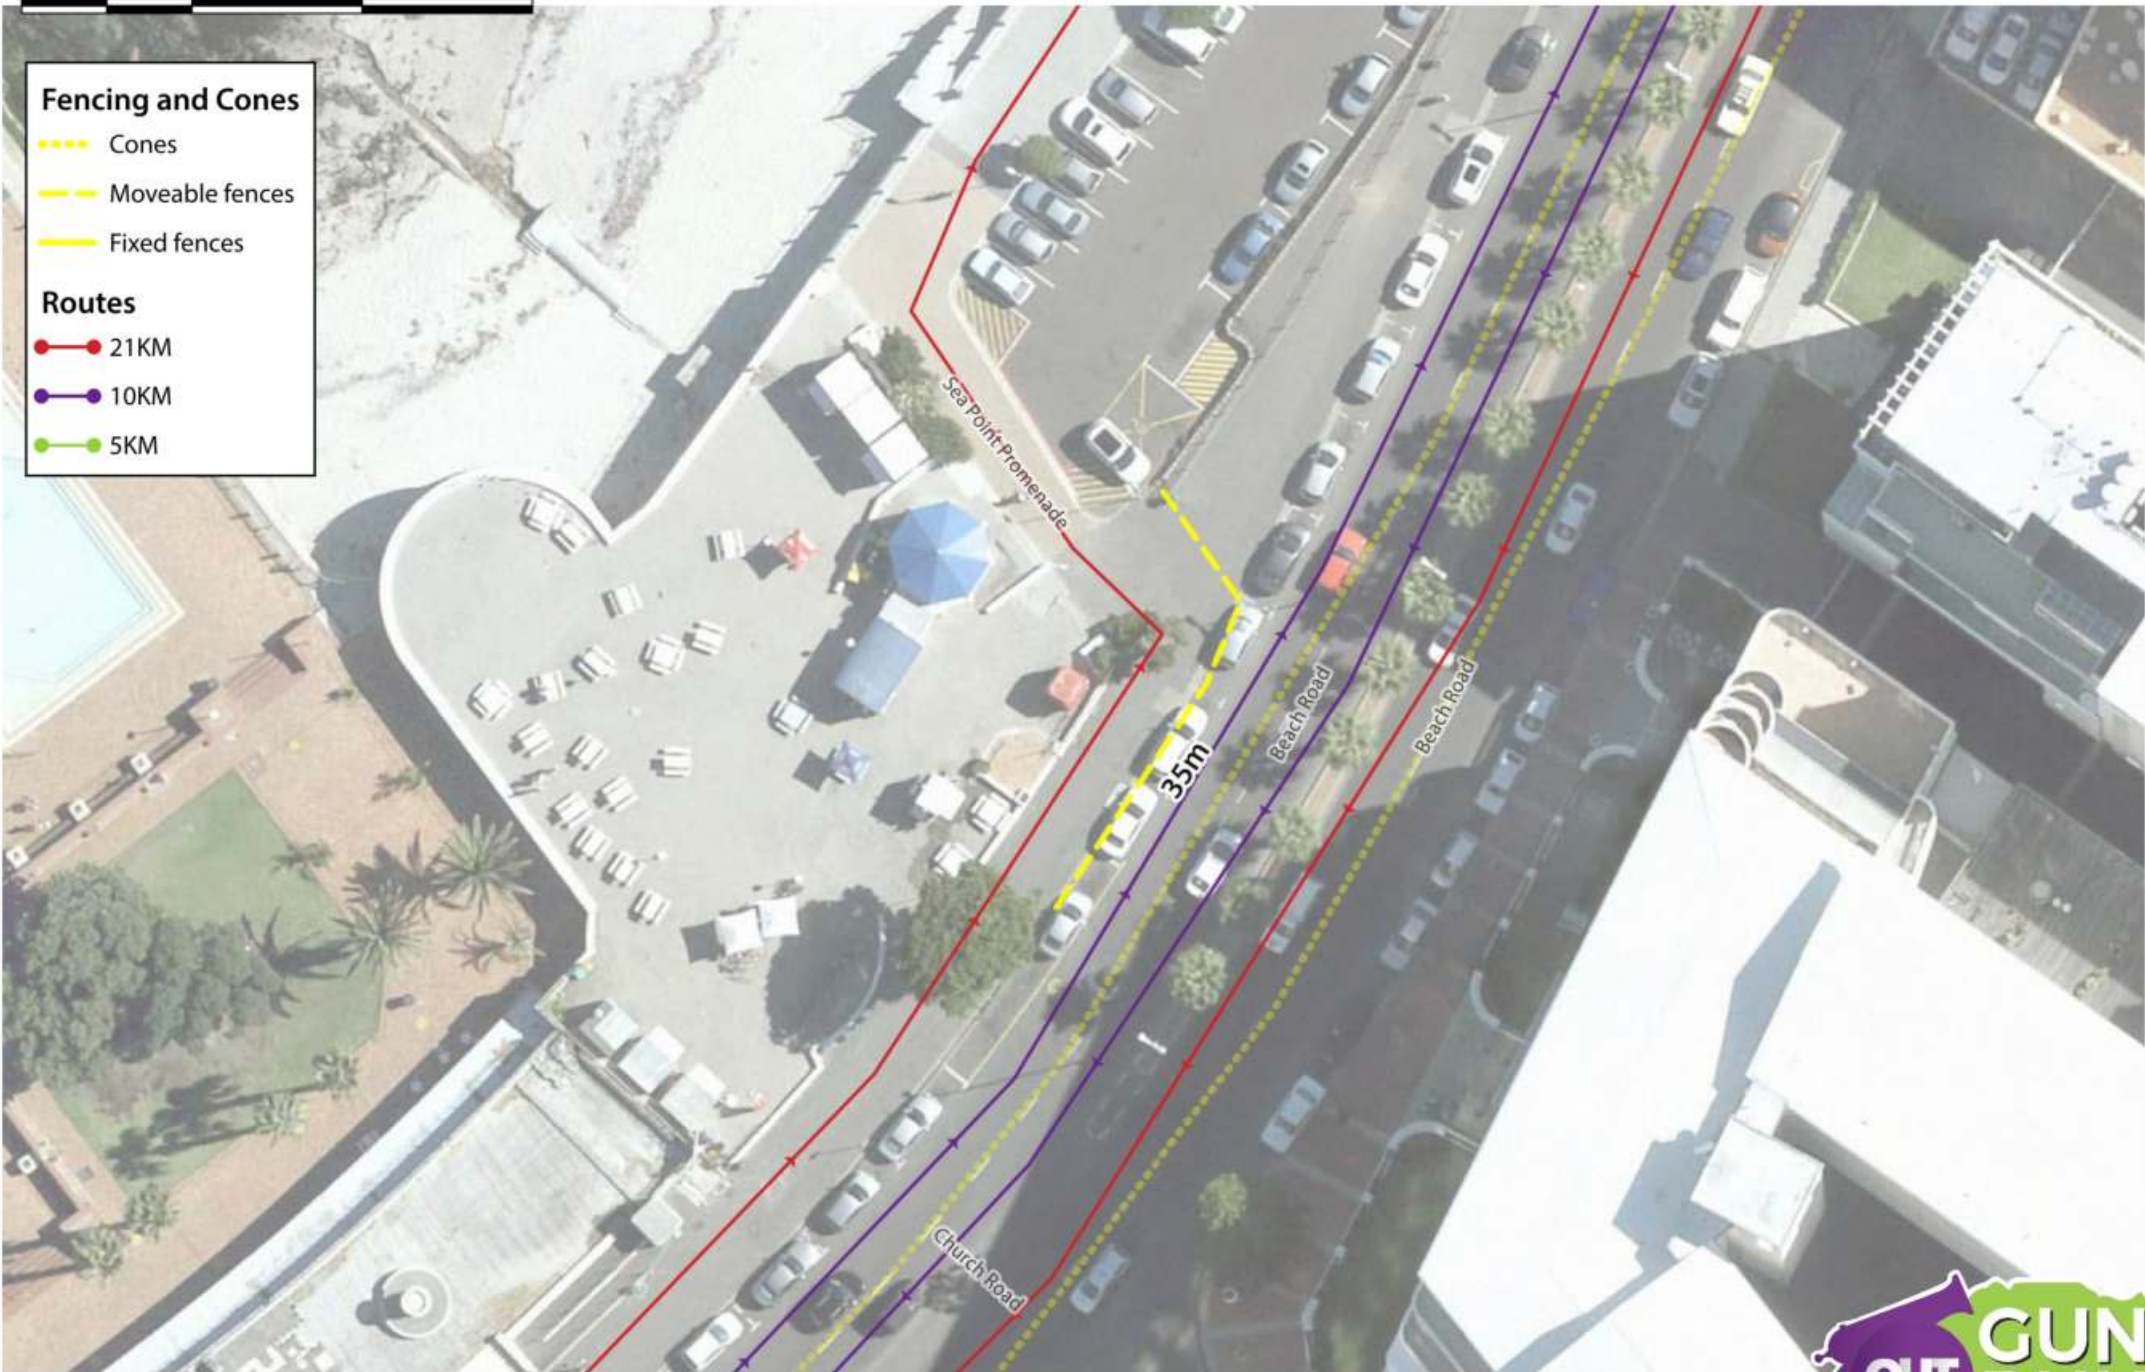

Routes

- 21KM
- 10KM
- 5KM

Fencing and Cones

- Cones
- - - - Moveable fences
- Fixed fences

Routes

- 21KM
- 10KM
- 5KM

Fencing and Cones

- Cones
- - - - Moveable fences
- Fixed fences

Routes

- 21KM
- 10KM
- 5KM

Fencing and Cones

- Cones
- Moveable fences
- Fixed fences

Routes

- 21KM
- 10KM
- 5KM

FENCING: Queens Road Circle

Sunday, 14 October 2018

10 0 10 20 m

Fencing and Cones

- Cones
- Moveable fences
- Fixed fences

Routes

- 21KM
- 10KM
- 5KM

FENCING: Seacliffe Road

Sunday, 14 October 2018

Fencing and Cones