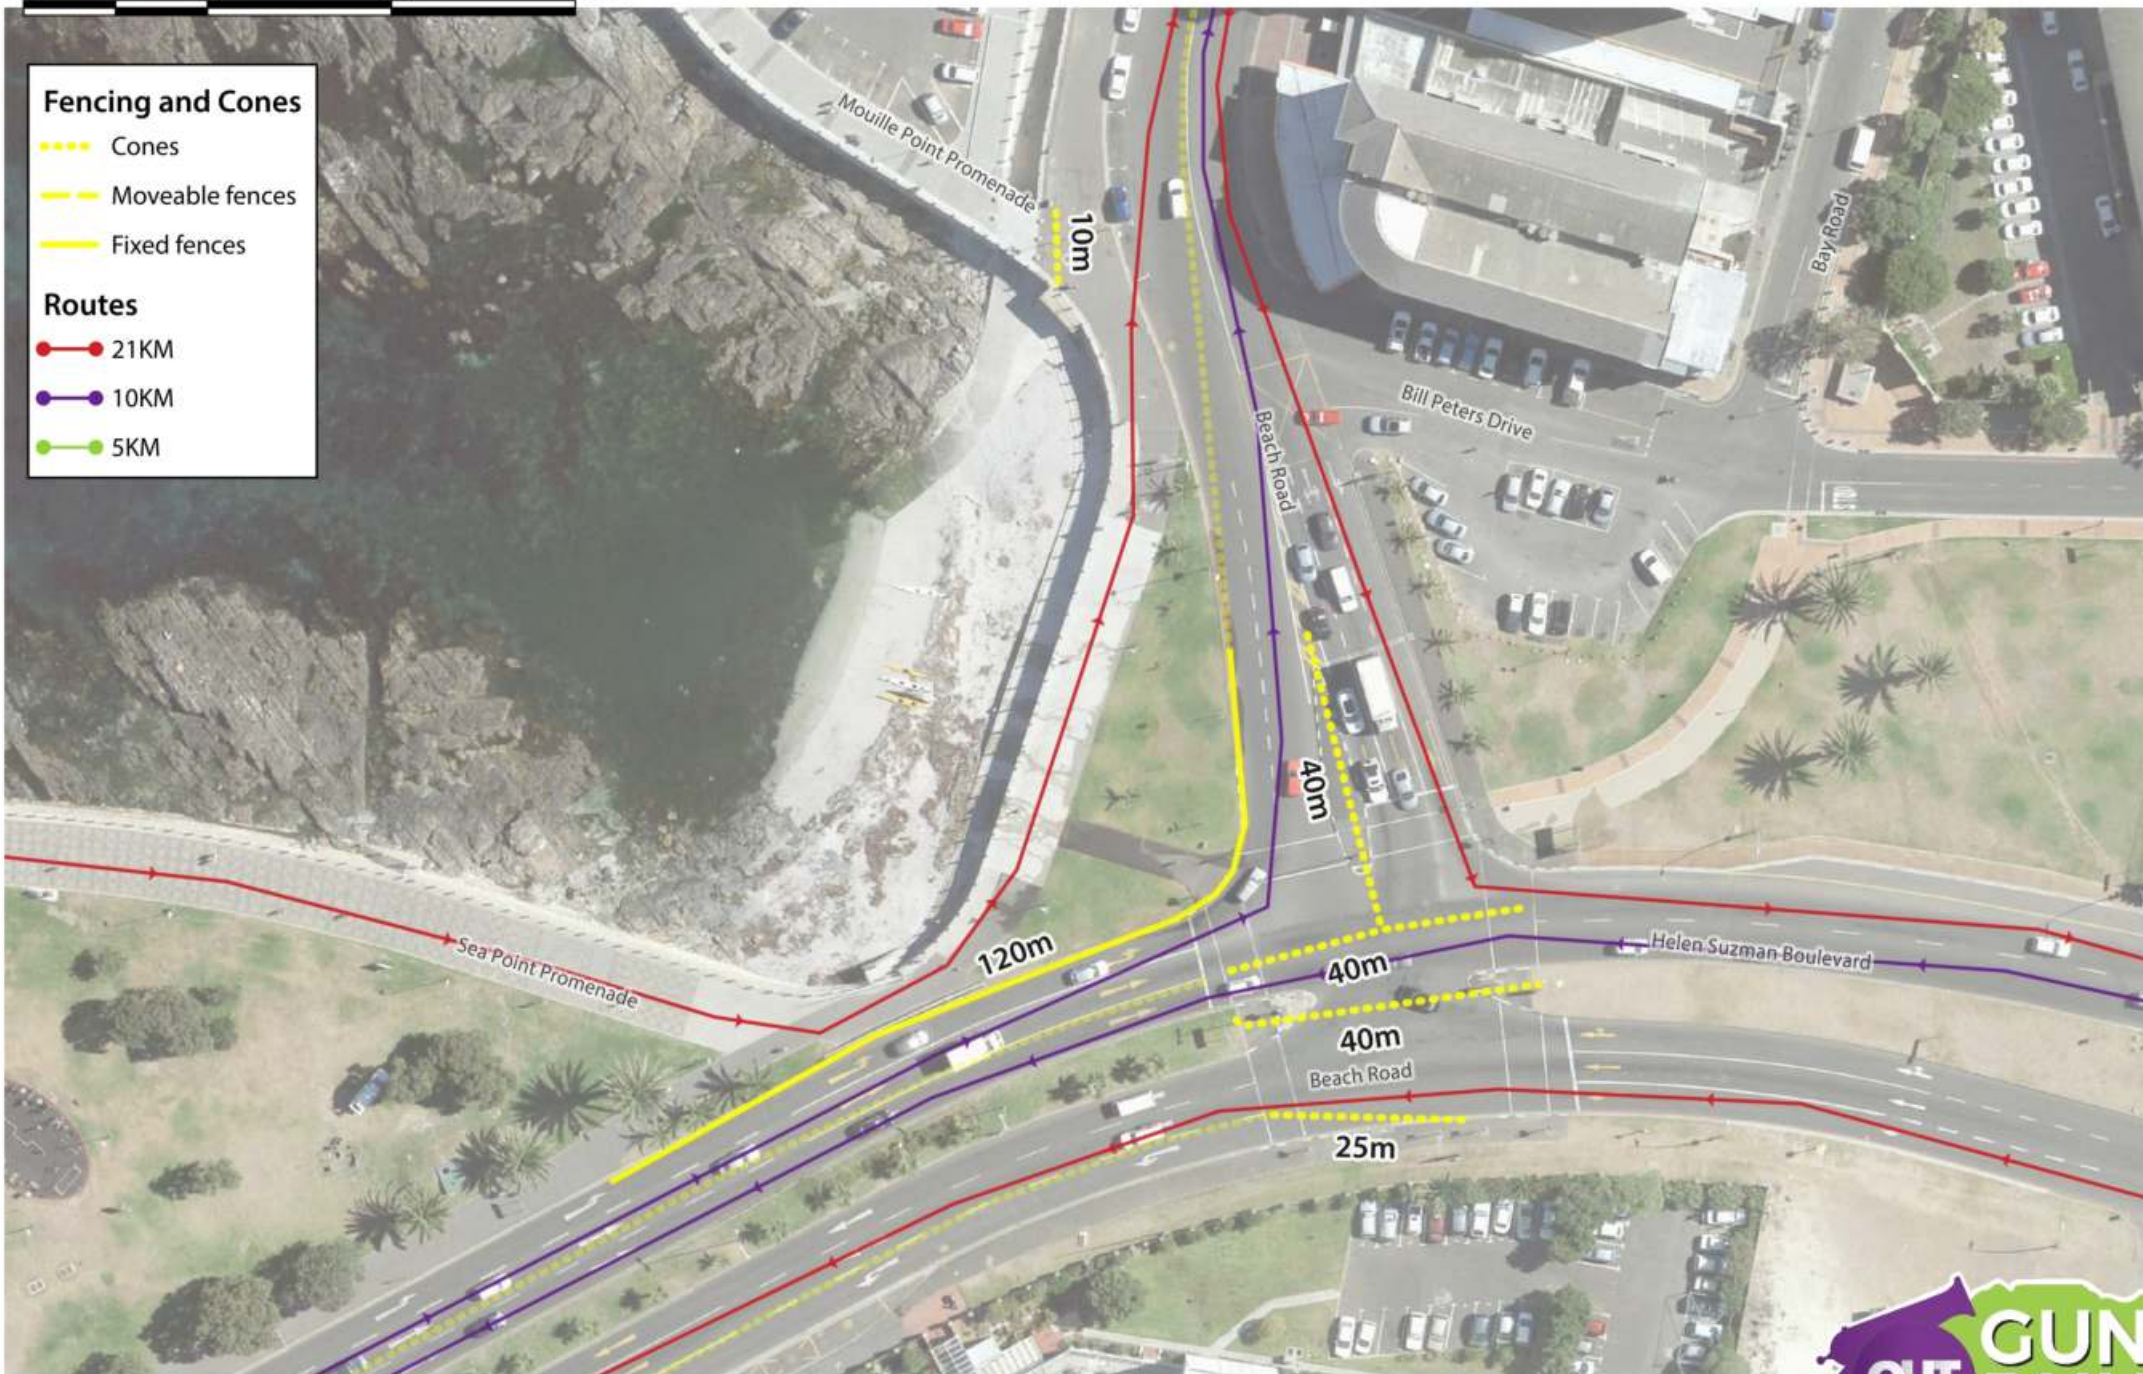

Fencing and Cones

- ..... Cones
- --- Moveable fences
- Fixed fences

Routes

- 21KM
- 10KM
- 5KM