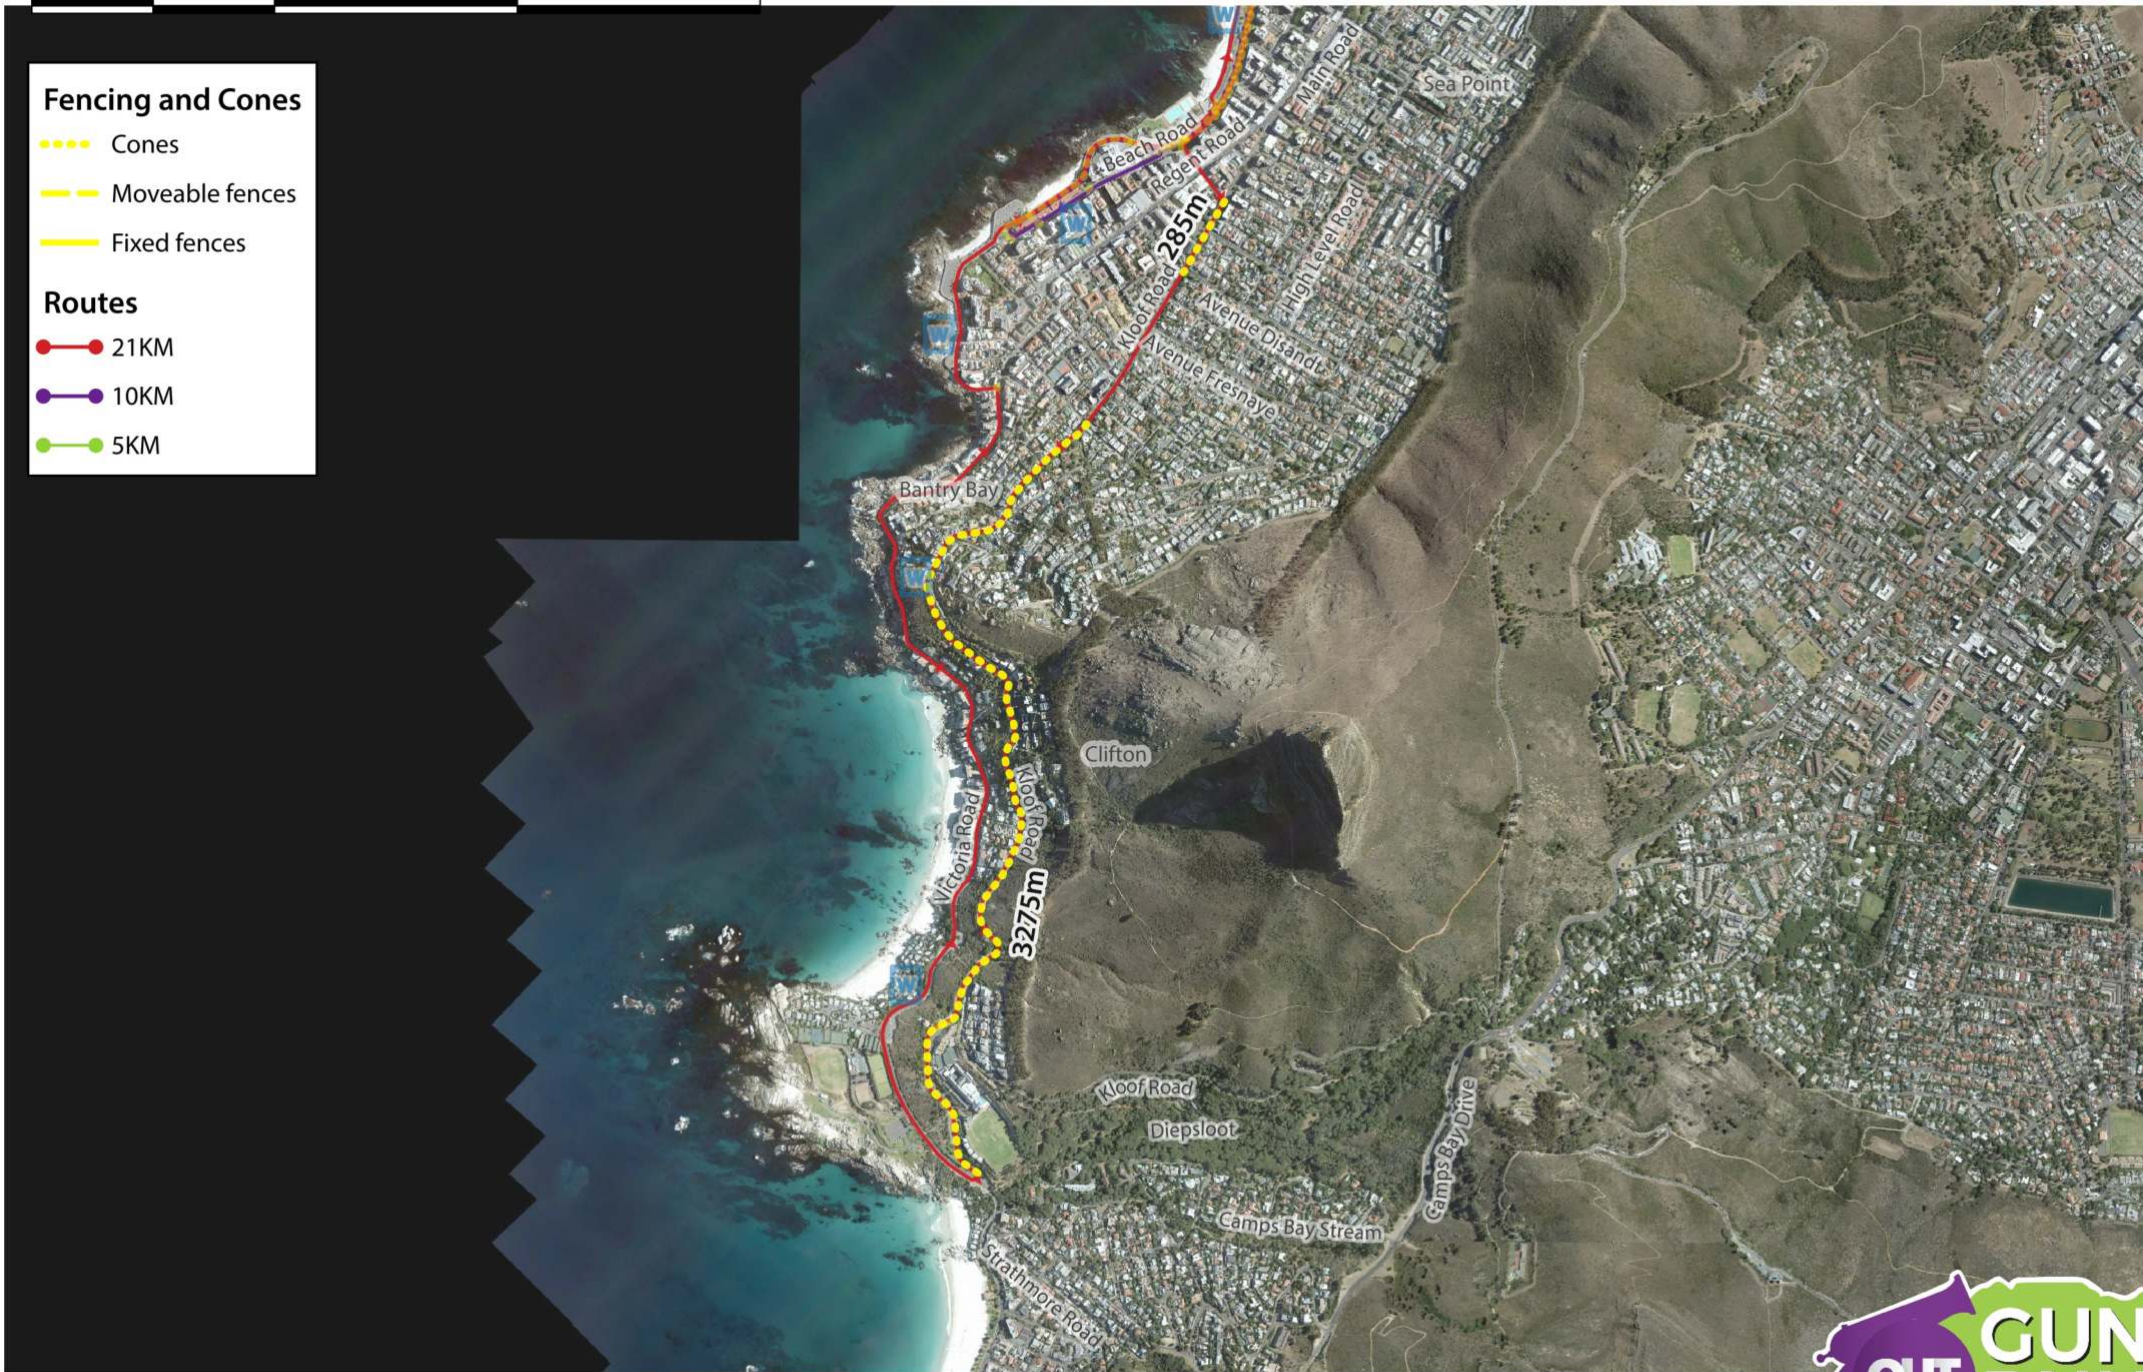

Fencing and Cones

- ●●●● Cones
- Moveable fences
- Fixed fences

Routes

- 21KM
- 10KM
- 5KM