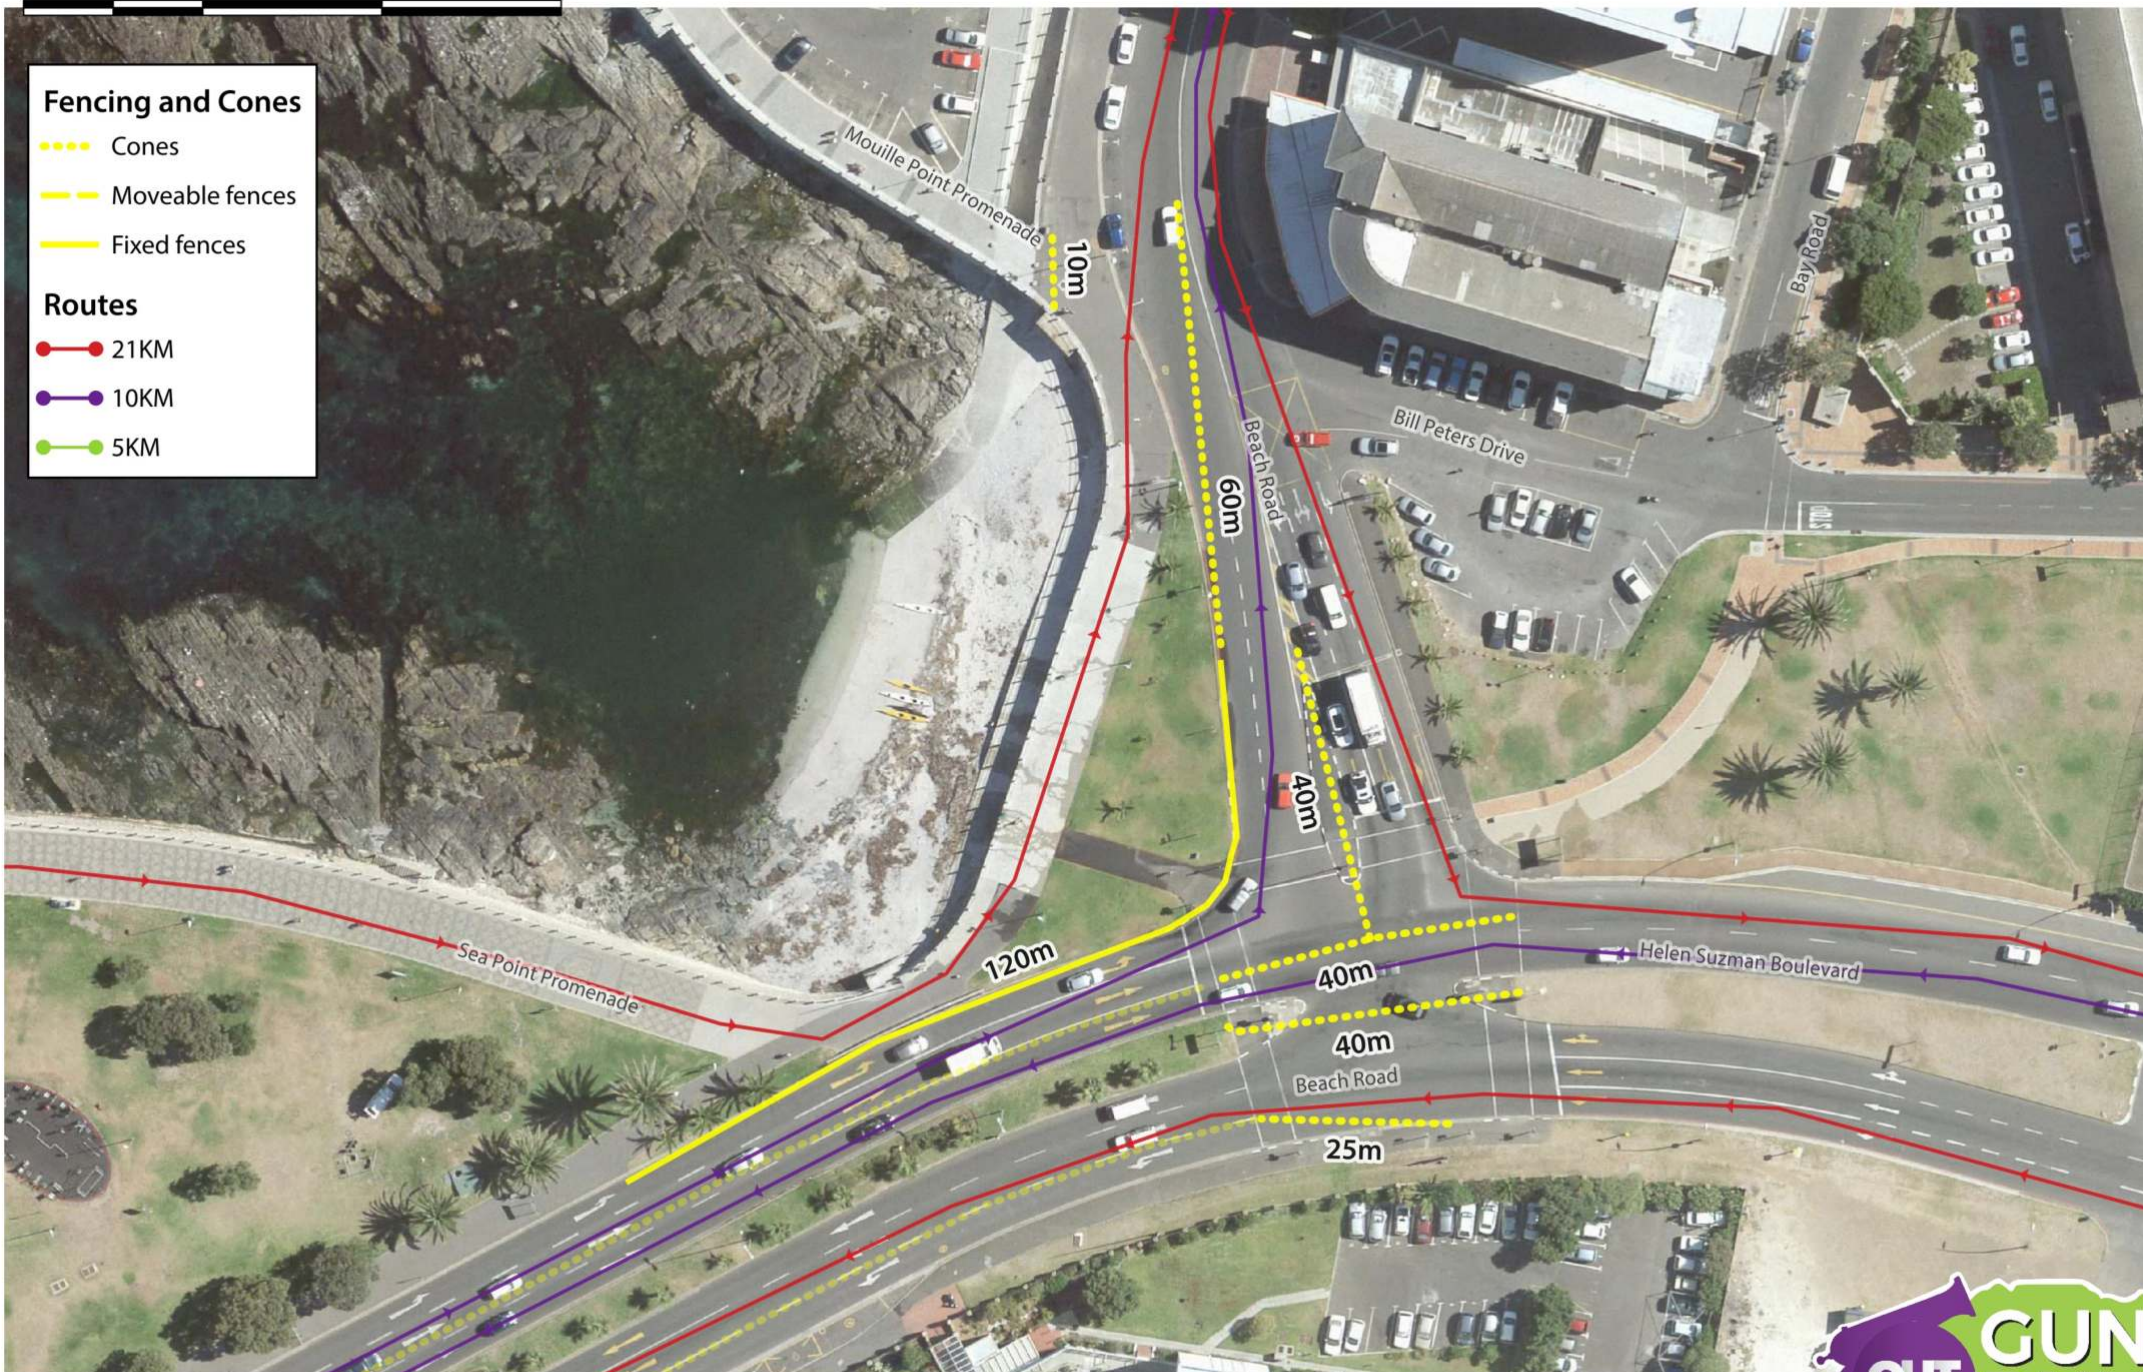

Routes

- 21KM
- 10KM
- 5KM

Drive-Thru

20m
Cones to be laid out after the 21KM runners have passed.

Granger Bay Boulevard

Fritz Sonnenberg Road

Fencing and Cones

- Cones
- Moveable fences
- Fixed fences

- Cones
- Moveable fences
- Fixed fences

Routes

- 21KM
- 10KM
- 5KM

Fencing and Cones

- Cones
- Moveable fences
- Fixed fences

Routes

- 21KM
- 10KM
- 5KM

Fencing and Cones

- Fencing and Cones**
- Cones
 - Moveable fences
 - Fixed fences
- Routes**
- 21KM
 - 10KM
 - 5KM