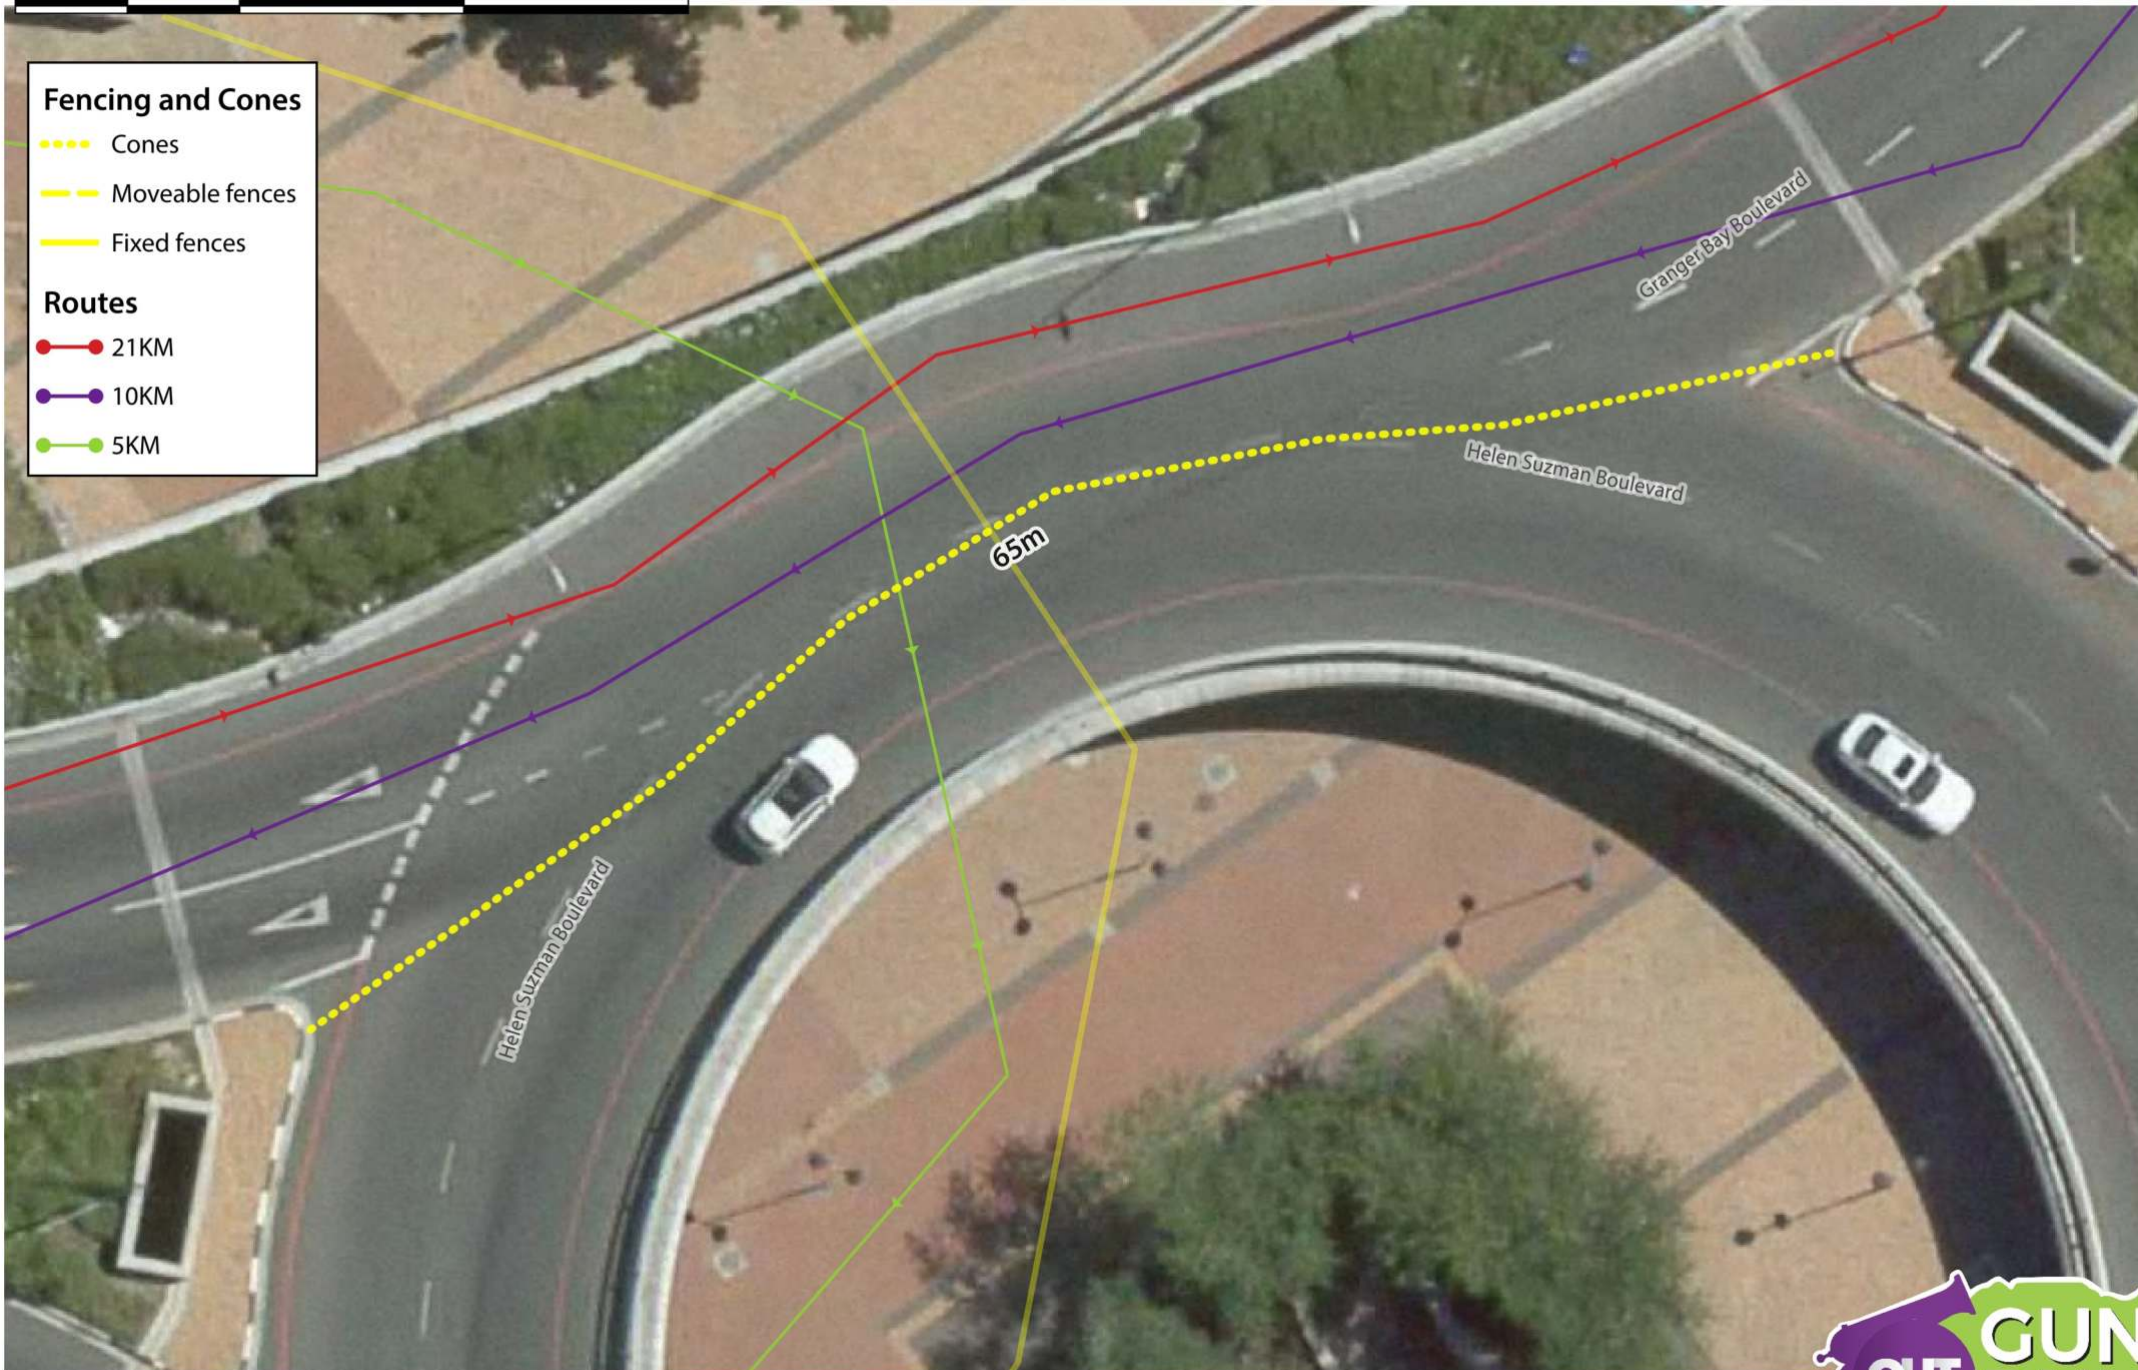

Routes

- 21KM
- 10KM
- 5KM

Drive-Thru

20m
Cones to be laid out after the 21KM runners have passed.

Granger Bay Boulevard

Fritz Sonnenberg Road

Fencing and Cones

- Cones
- Moveable fences
- Fixed fences

Routes

- 21KM
- 10KM
- 5KM

Fencing and Cones

- Cones
- - - - Moveable fences
- Fixed fences

Routes

- 21KM
- 10KM
- 5KM

10 0 10 20 m

Fencing and Cones

- Cones
- Moveable fences
- Fixed fences

Routes

- 21KM
- 10KM
- 5KM

Fencing and Cones

- Cones
- Moveable fences
- Fixed fences

Routes

- 21KM
- 10KM
- 5KM

Fencing and Cones

- Fencing and Cones**
- Cones
 - Moveable fences
 - Fixed fences
- Routes**
- 21KM
 - 10KM
 - 5KM