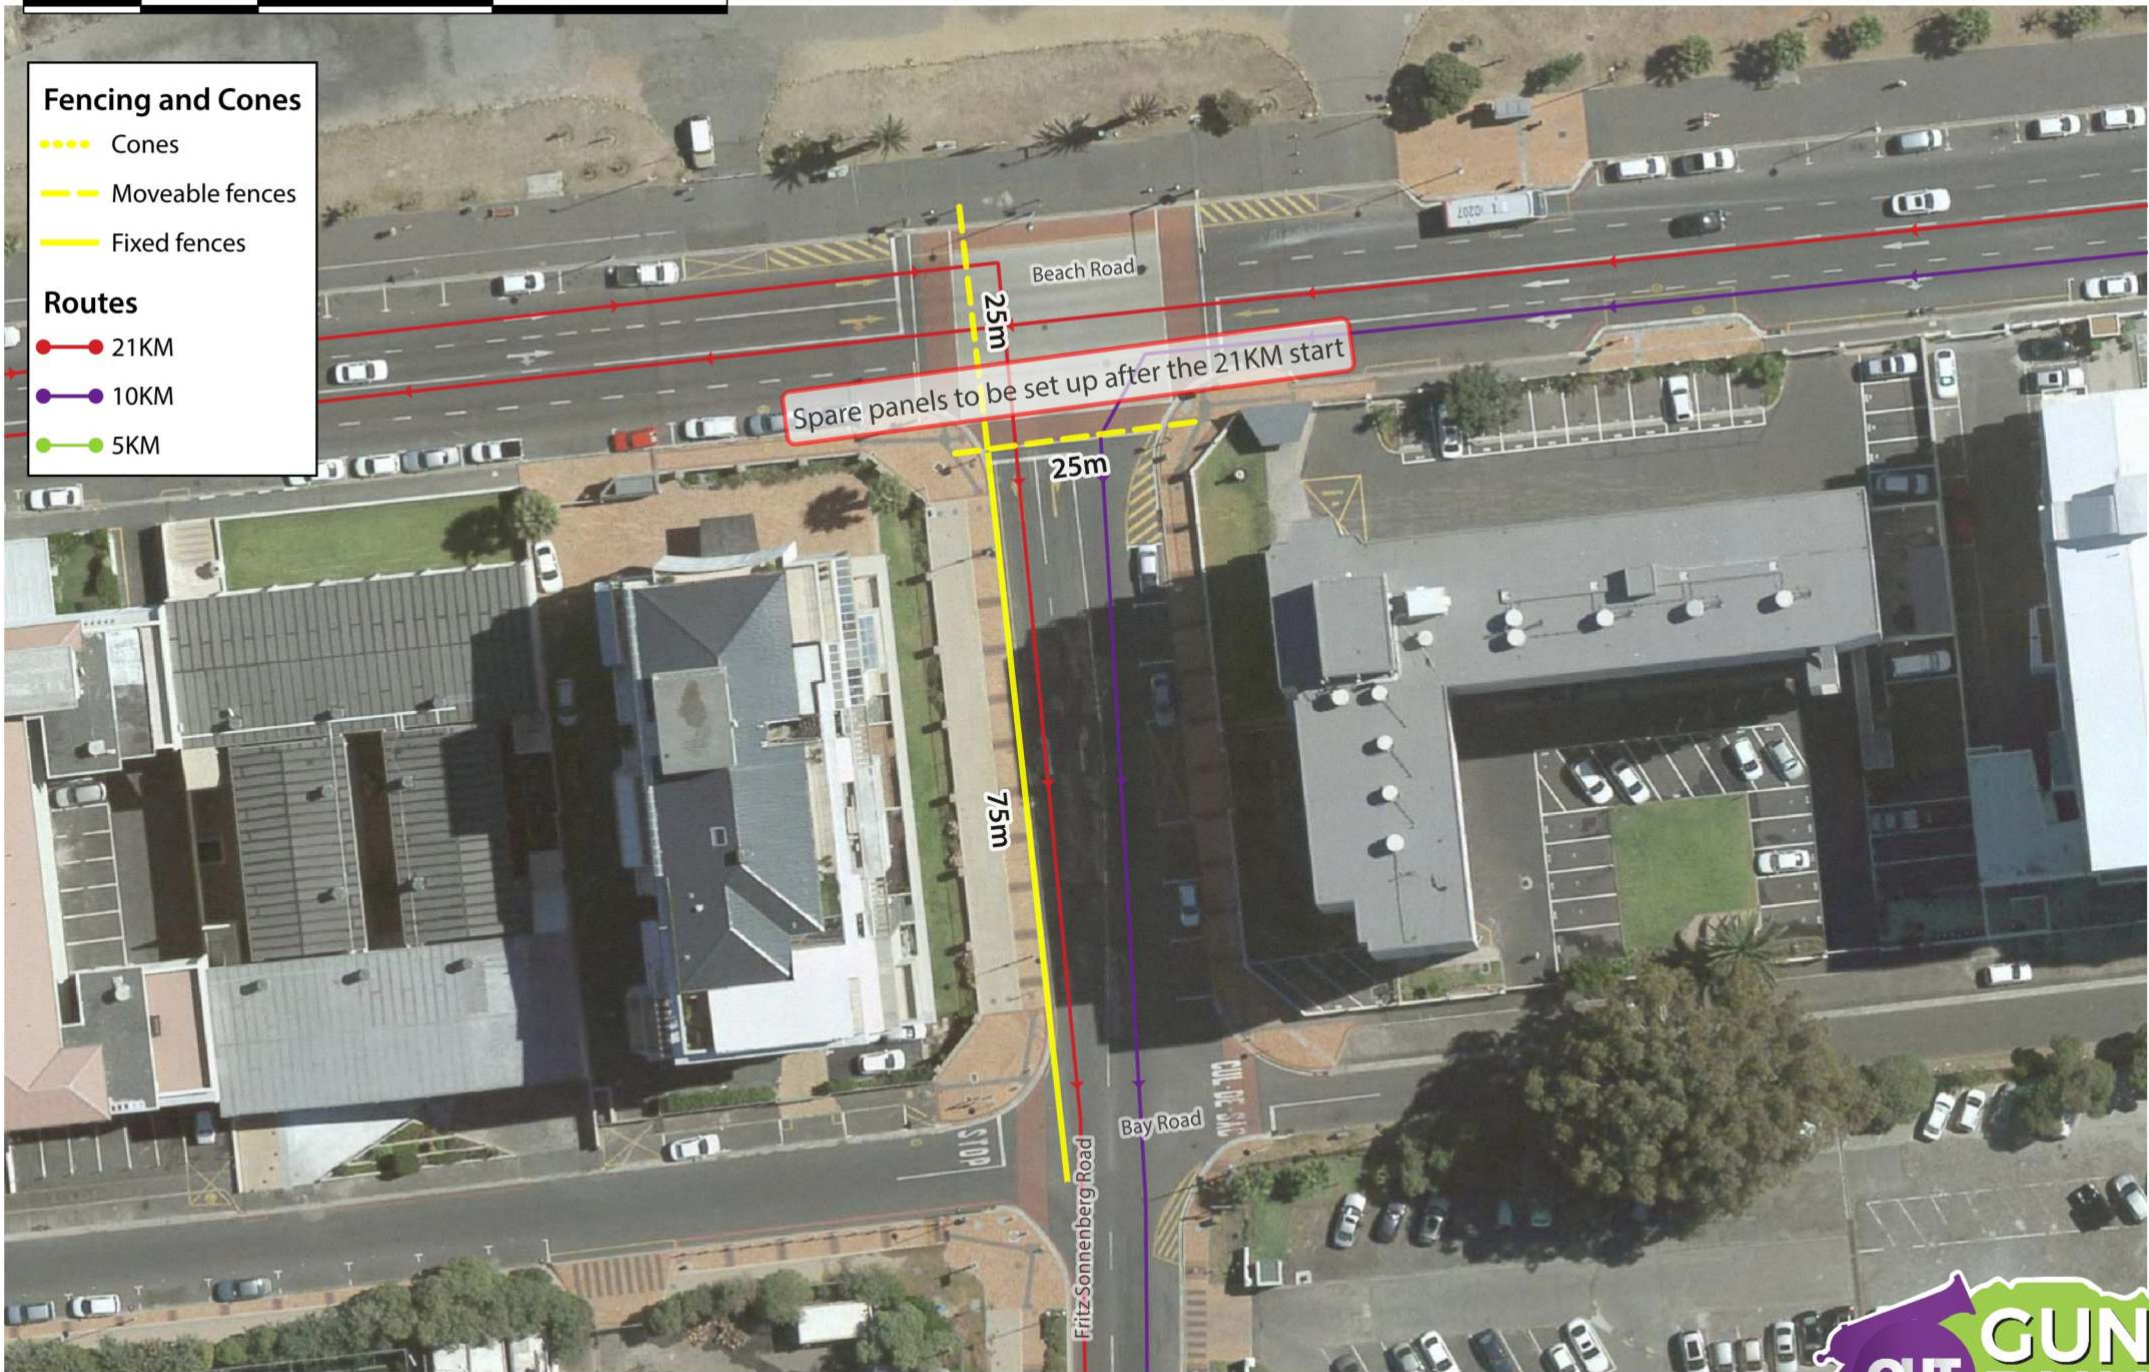

- Fencing and Cones**
- Cones
 - Moveable fences
 - Fixed fences
- Routes**
- 21KM
 - 10KM
 - 5KM

Fencing and Cones

- Cones
- Moveable fences
- Fixed fences

Routes

- 21KM
- 10KM
- 5KM

Fencing and Cones

- ⋯ Cones
- Moveable fences
- Fixed fences

Routes

- 21KM
- 10KM
- 5KM

Drive-Thru

20m
Cones to be laid out after the 21KM runners have passed.

Granger Bay Boulevard

Fritz Sonnenberg Road

Fencing and Cones

- Cones
- Moveable fences
- Fixed fences