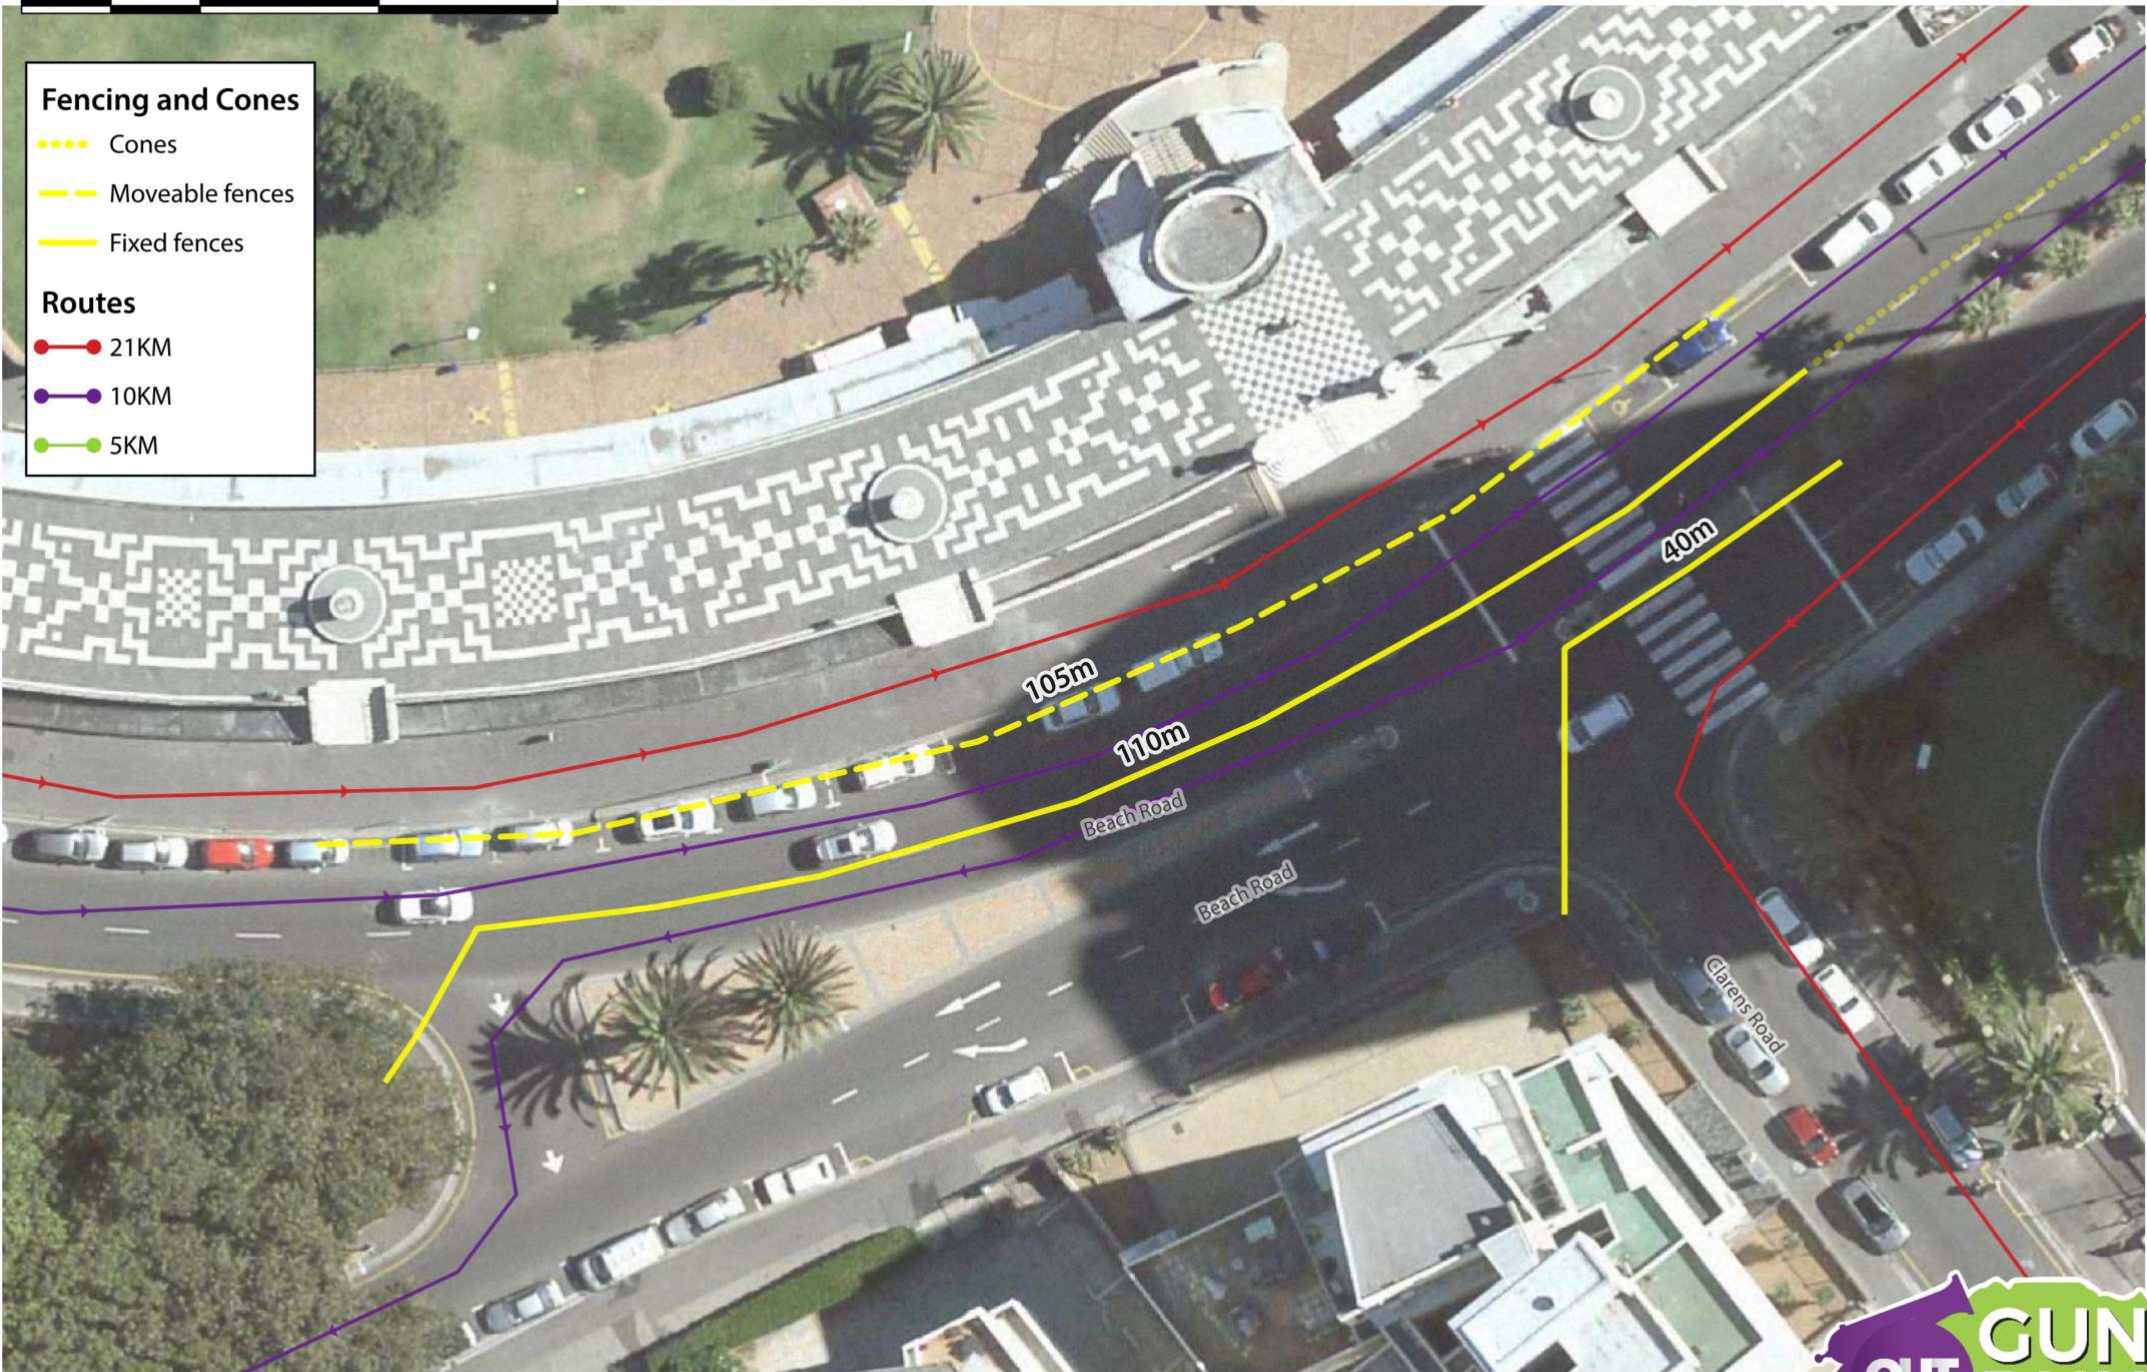

Fencing and Cones

- ..... Cones
- - - - Moveable fences
- ———— Fixed fences

Routes

- ●—● 21KM
- ●—● 10KM
- ●—● 5KM