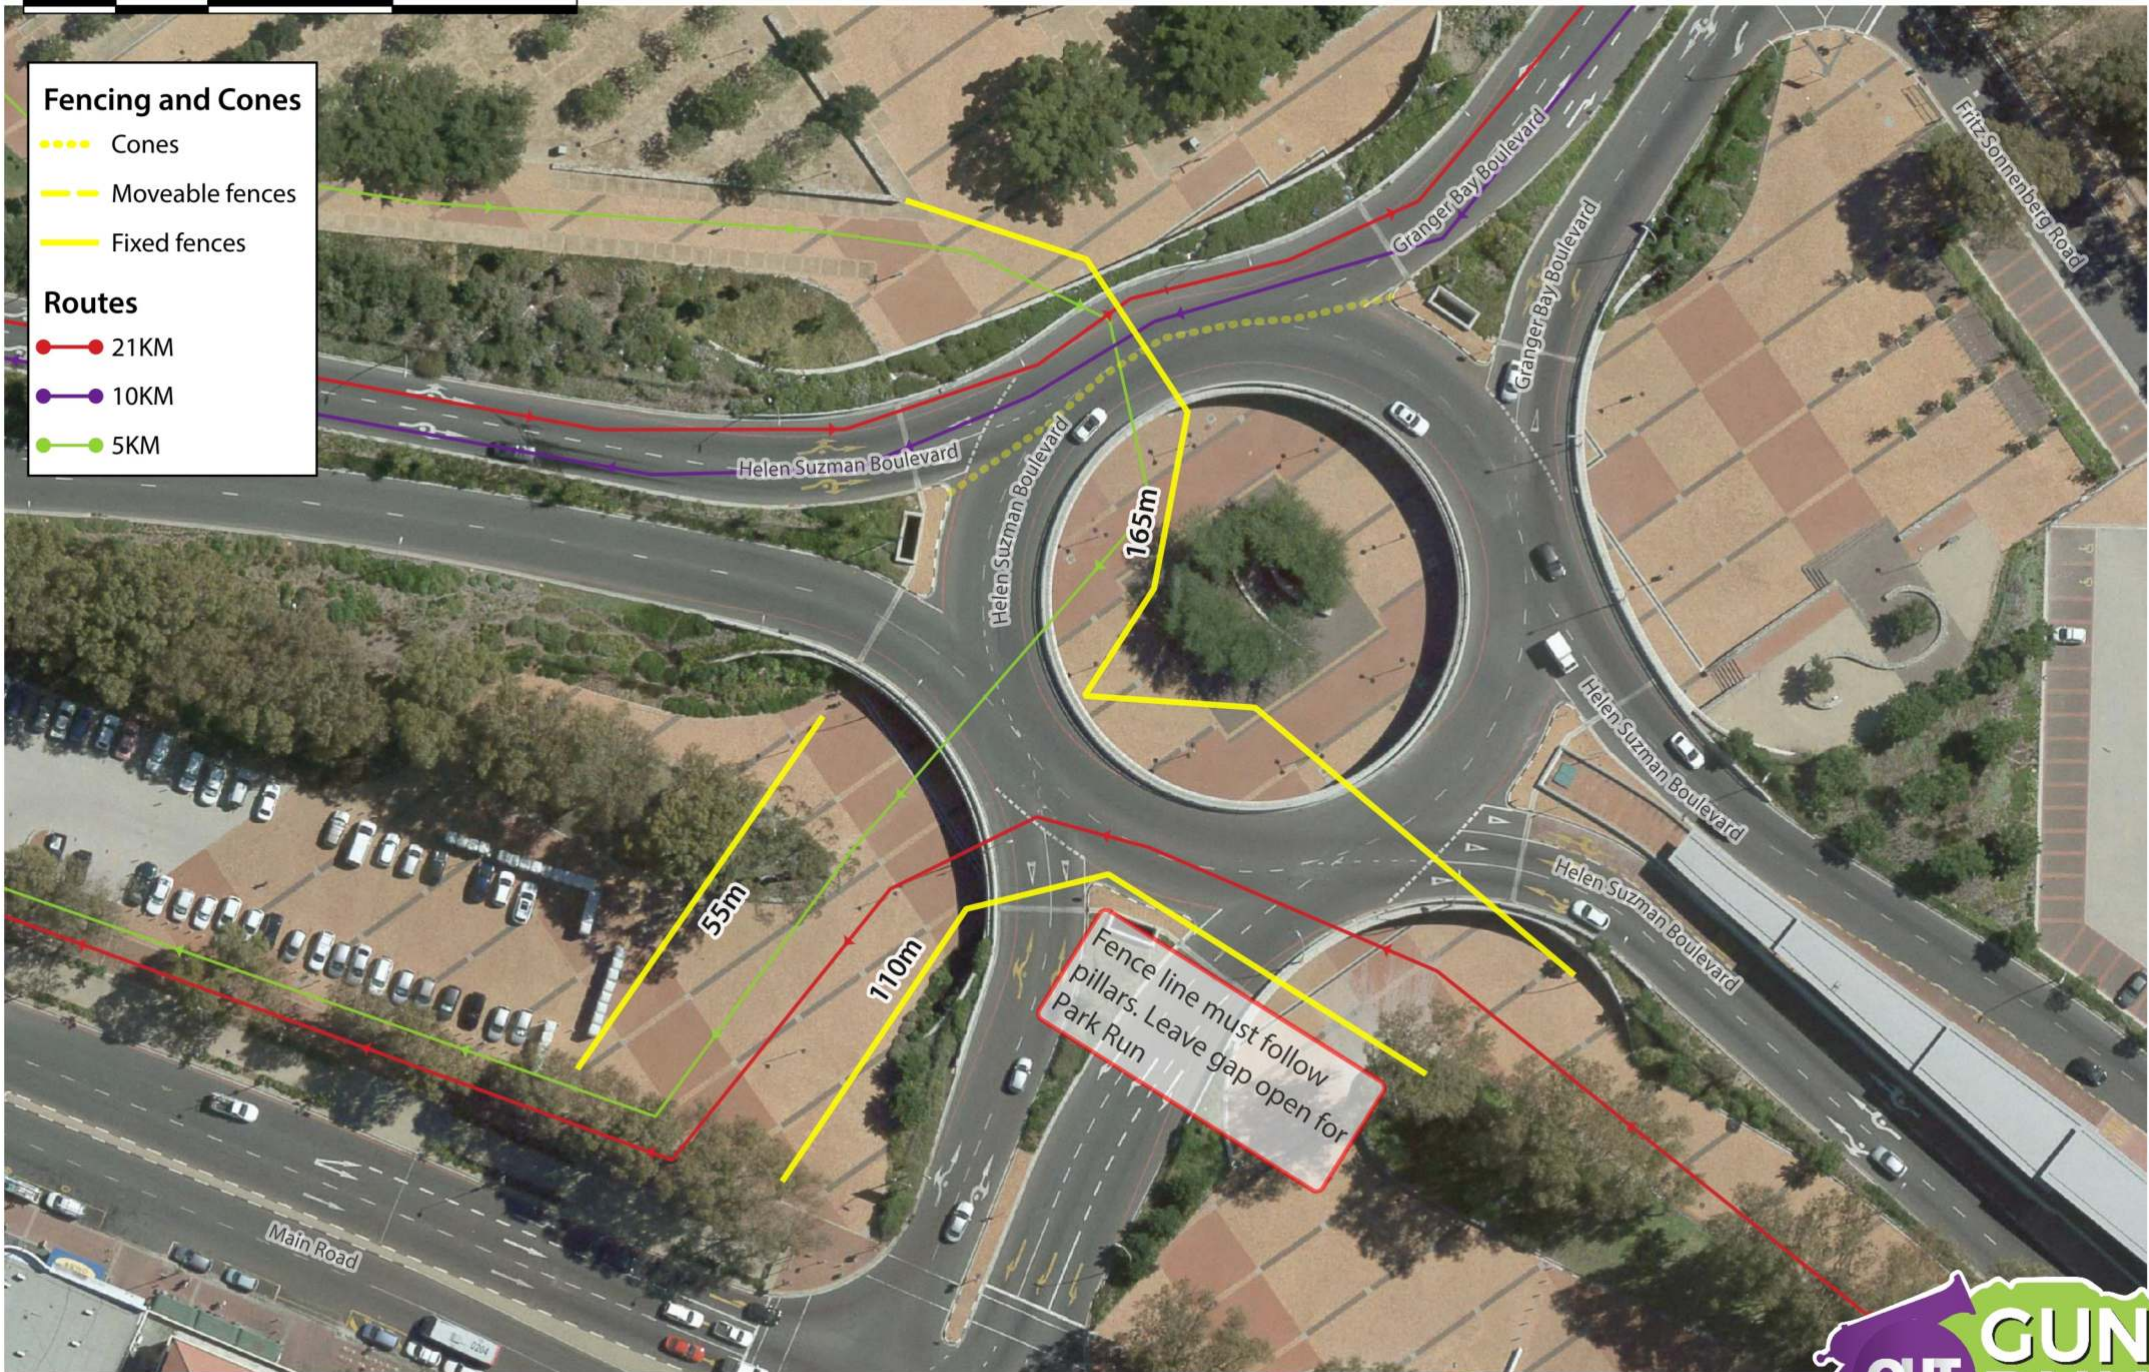

- Fencing and Cones**
- Cones
 - Moveable fences
 - Fixed fences
- Routes**
- 21KM
 - 10KM
 - 5KM

Fencing and Cones

- Cones
- Moveable fences
- Fixed fences

Routes

- 21KM
- 10KM
- 5KM

Fencing and Cones

- ⋯ Cones
- Moveable fences
- Fixed fences

Routes

- 21KM
- 10KM
- 5KM

Drive-Thru

20m
Cones to be laid out after the 21KM runners have passed.

Granger Bay Boulevard

Fritz Sonnenberg Road

Fencing and Cones

- Cones
- Moveable fences
- Fixed fences

Routes

- 21KM
- 10KM
- 5KM

Fencing and Cones

- Cones
- - - - Moveable fences
- Fixed fences

Routes

- 21KM
- 10KM
- 5KM

10 0 10 20 m

Fencing and Cones

- Fencing and Cones**
- Cones
 - Moveable fences
 - Fixed fences
- Routes**
- 21KM
 - 10KM
 - 5KM