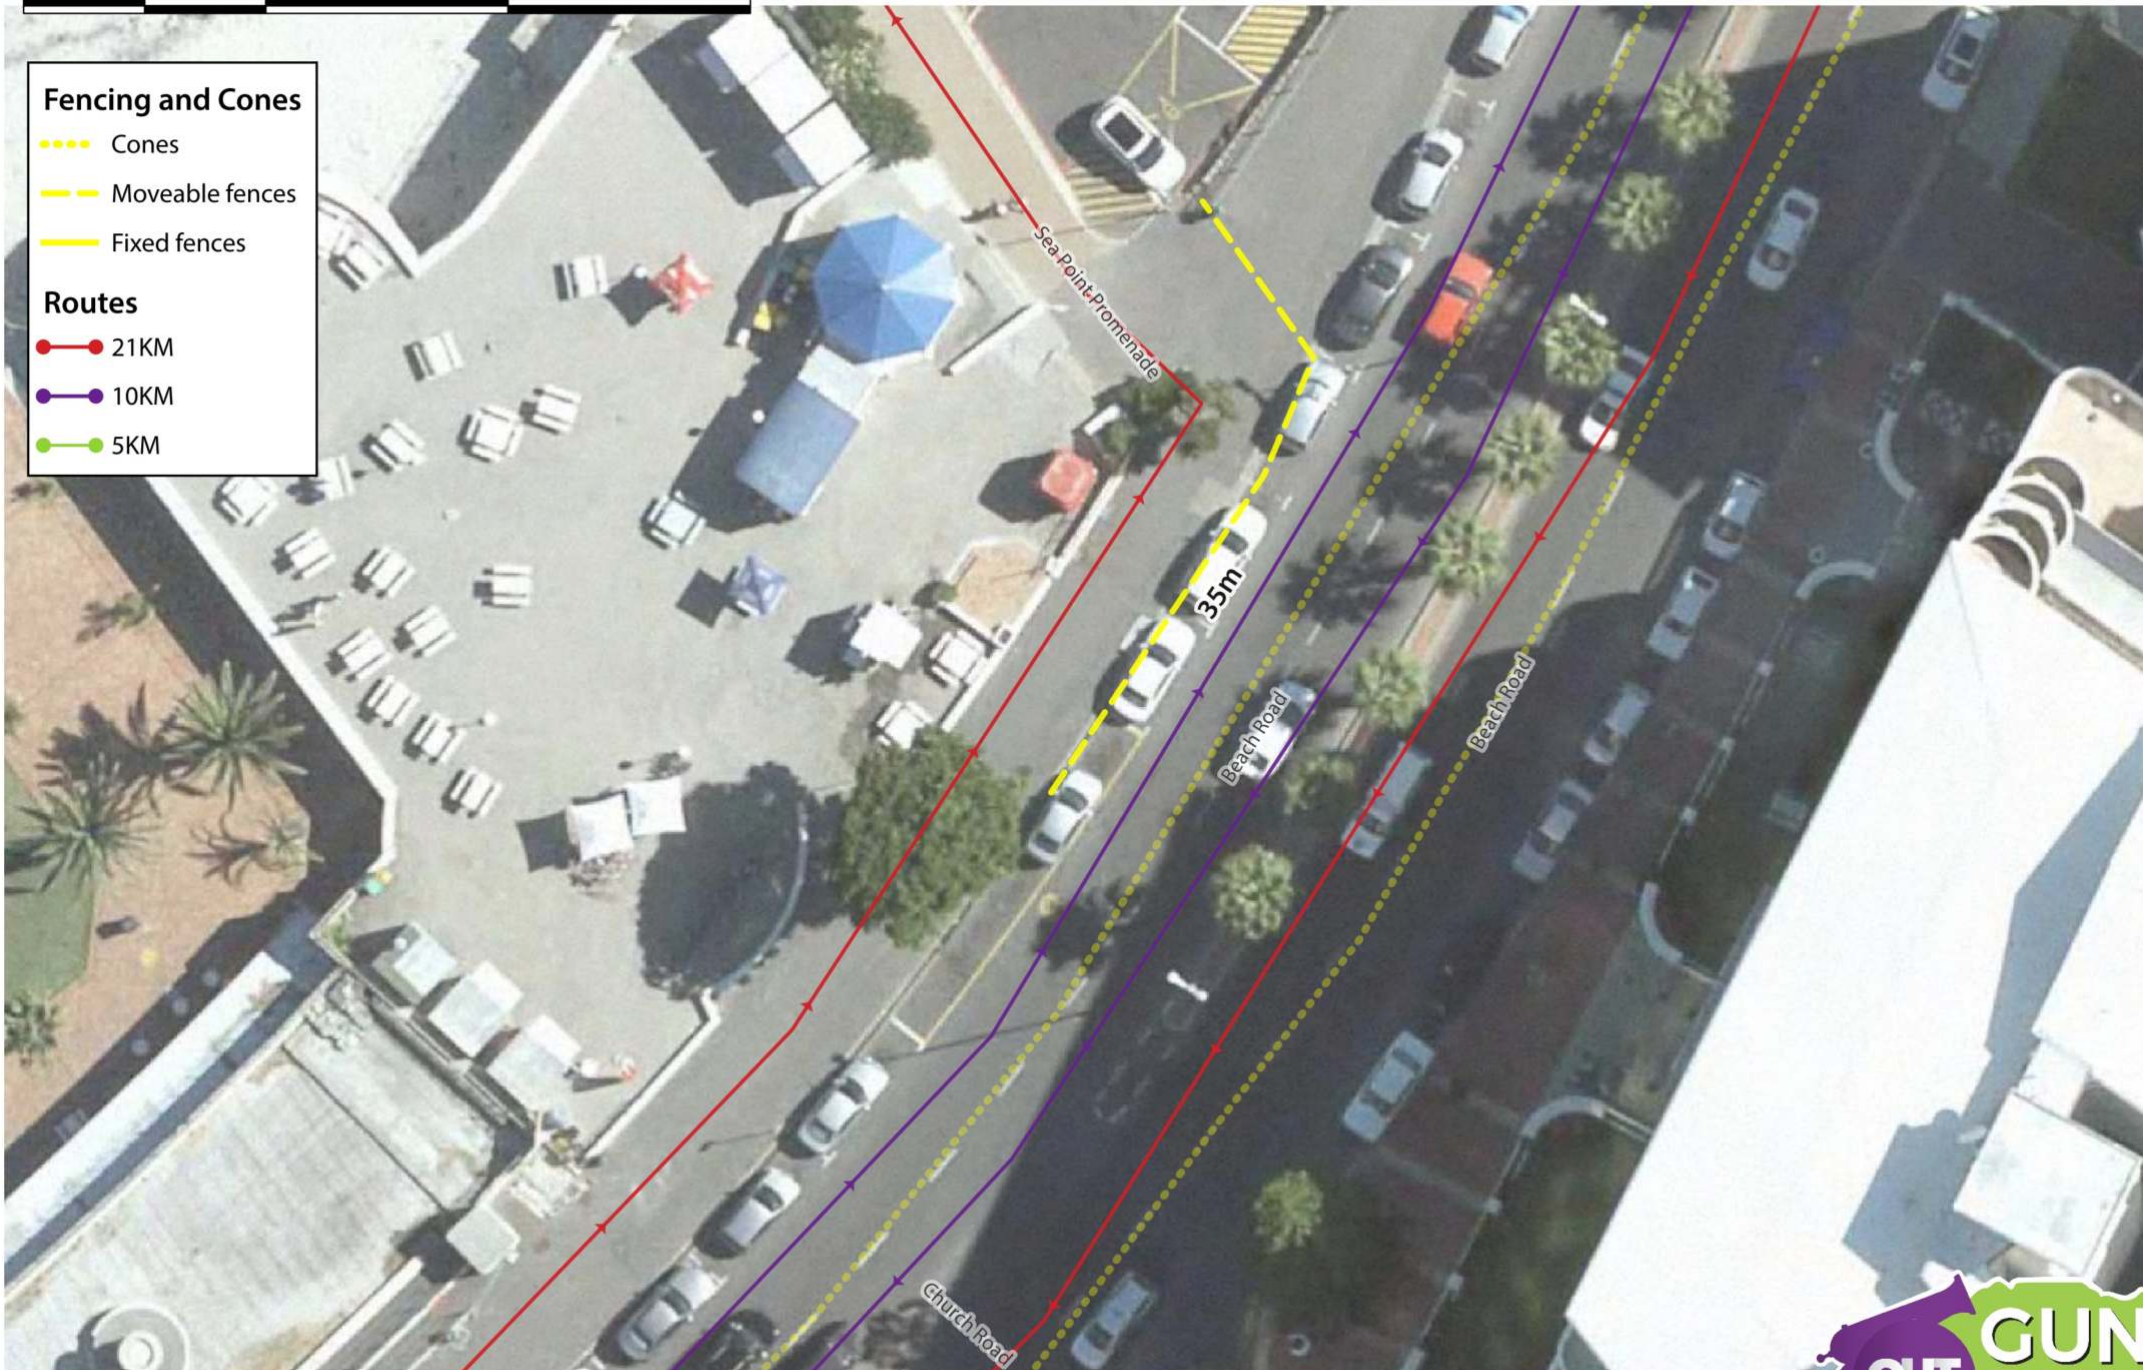

Routes

- 21KM
- 10KM
- 5KM

Drive-Thru

20m
Cones to be laid out after the 21KM runners have passed.

Granger Bay Boulevard

Fritz Sonnenberg Road

Fencing and Cones

- Cones
- Moveable fences
- Fixed fences

- Cones
- Moveable fences
- Fixed fences

Routes

- 21KM
- 10KM
- 5KM

Fencing and Cones

- Cones
- Moveable fences
- Fixed fences

Routes

- 21KM
- 10KM
- 5KM

Fencing and Cones

- Cones
- - - - Moveable fences
- Fixed fences

Routes

- 21KM
- 10KM
- 5KM

Fencing and Cones

- Cones
- - - - Moveable fences
- Fixed fences

Routes

- 21KM
- 10KM
- 5KM

- Fencing and Cones**
- Cones
 - - - - Moveable fences
 - Fixed fences
- Routes**
- 21KM
 - 10KM
 - 5KM