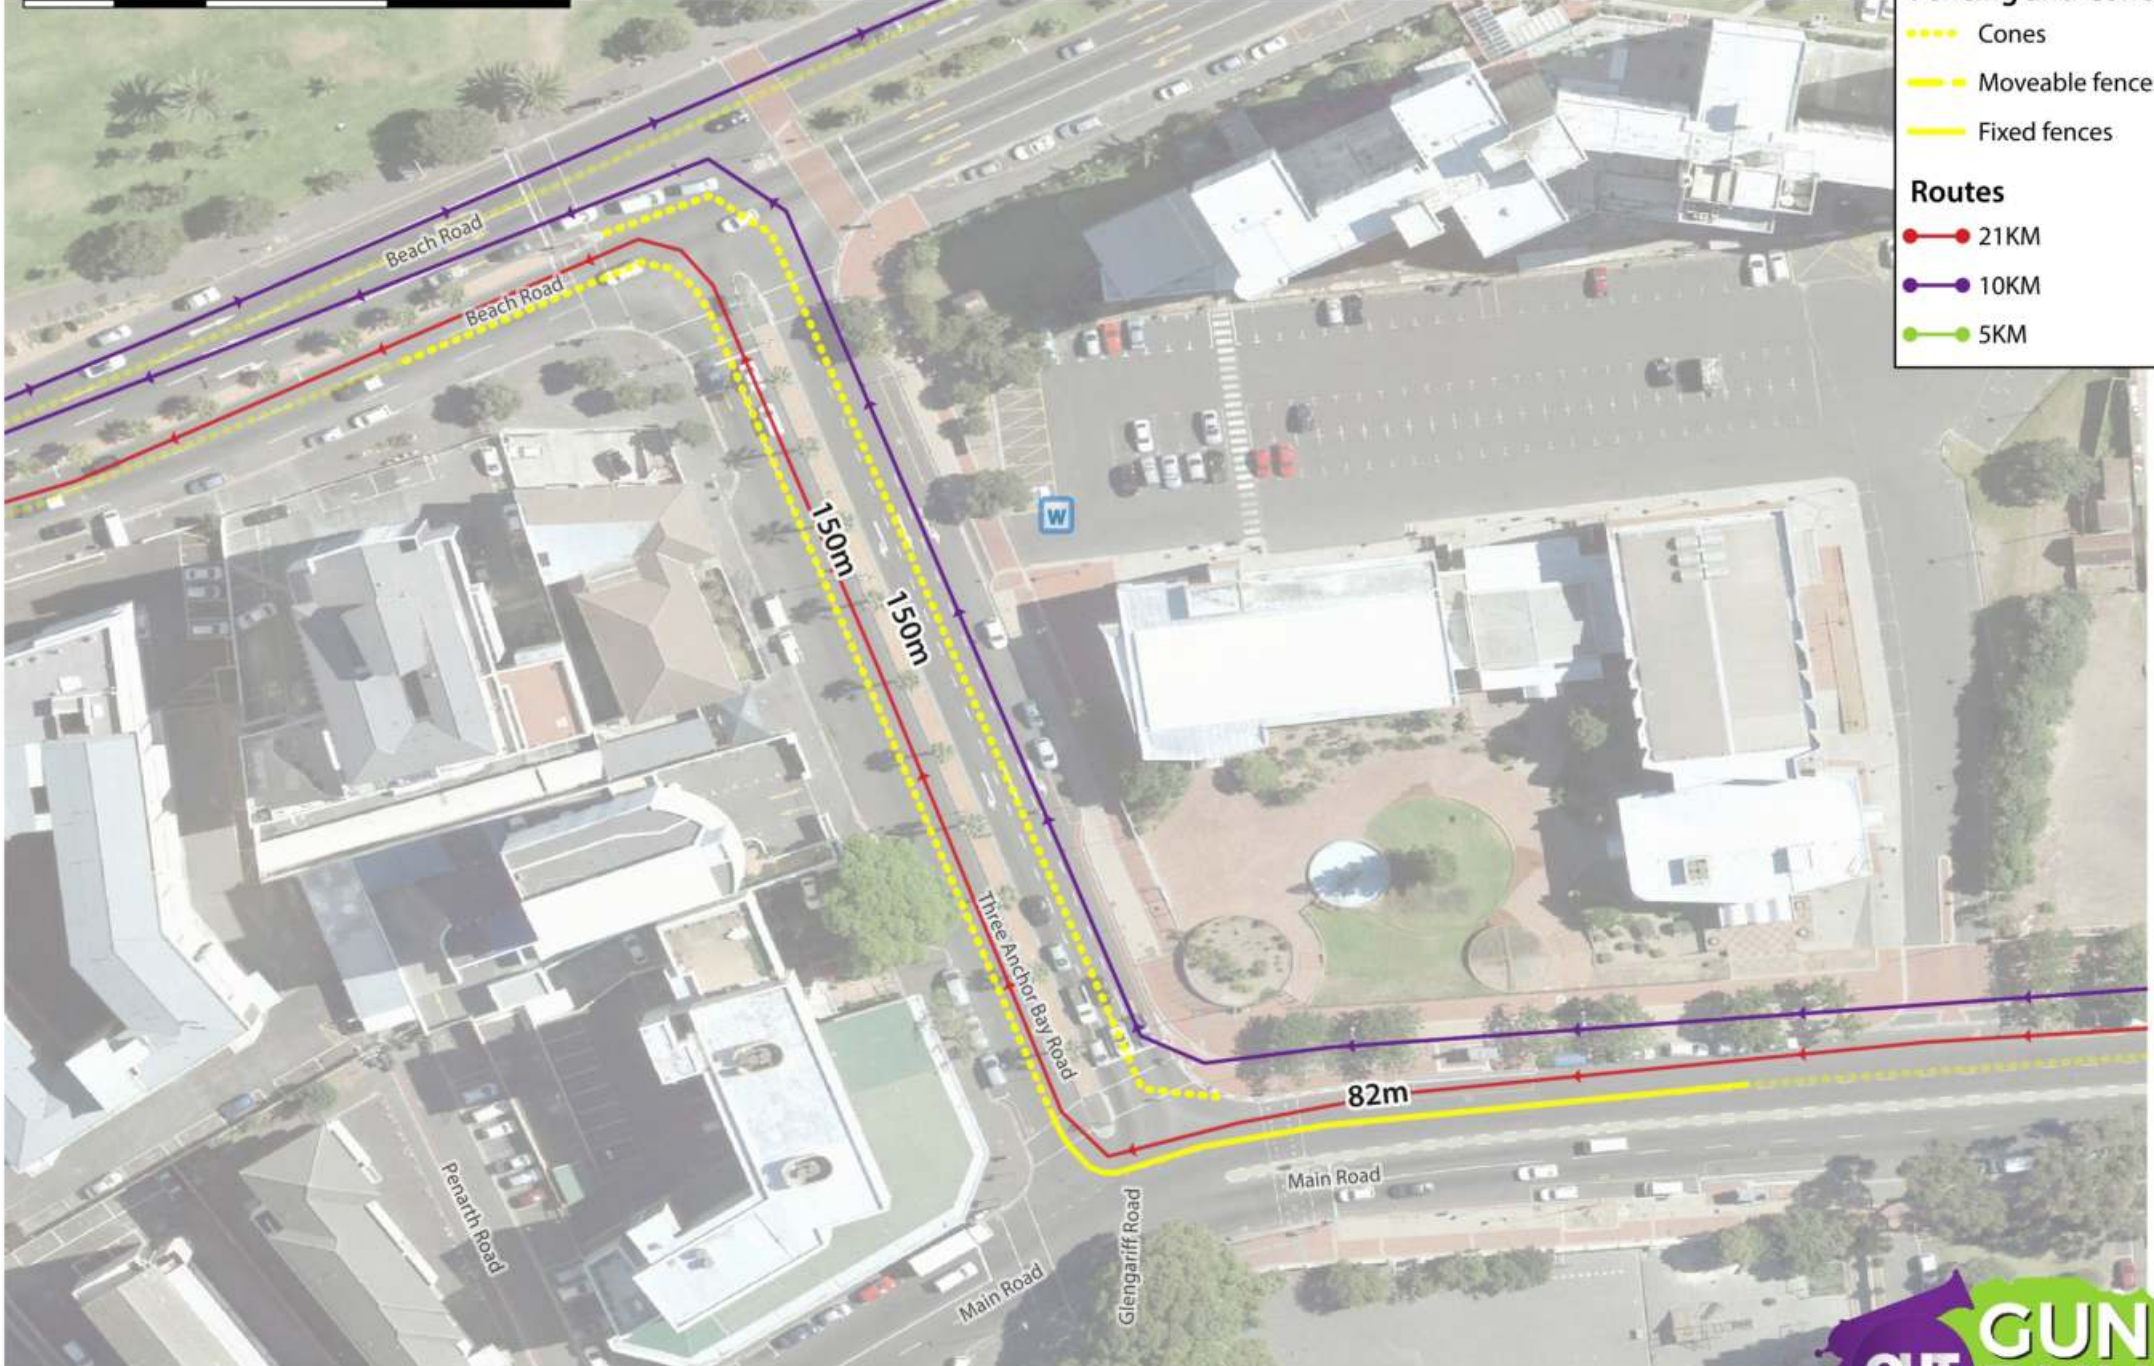

- ..... Cones
- Moveable fences
- Fixed fences

**Routes**

- 21KM
- 10KM
- 5KM

FENCING: Corner of Beach & Fritz Sonnenberg

Sunday, 20 October 2019

30 0 30 60 m

**Fencing and Cones**

- ..... Cones
- Moveable fences
- Fixed fences

10 0 10 20 m

**Fencing and Cones**

- ..... Cones
- - - - Moveable fences
- Fixed fences

**Routes**

- 21KM
- 10KM
- 5KM

**FENCING: Fan Walk by Vlei Road**

Sunday, 20 October 2019

20 0 20 40 m

**Fencing and Cones**

- ..... Cones
- Moveable fences
- Fixed fences

**Routes**

- 21KM
- 10KM
- 5KM

**FENCING: Three Anchor Bay Boulevard**

Sunday, 20 October 2019

**Fencing and Cones**

- Cones
- Moveable fences
- Fixed fences

**Routes**

- 21KM
- 10KM
- 5KM

**Fencing and Cones**

- ..... Cones
- Moveable fences
- Fixed fences

**Routes**

- 21KM
- 10KM
- 5KM

**FENCING: Beach & Beach**

Sunday, 20 October 2019