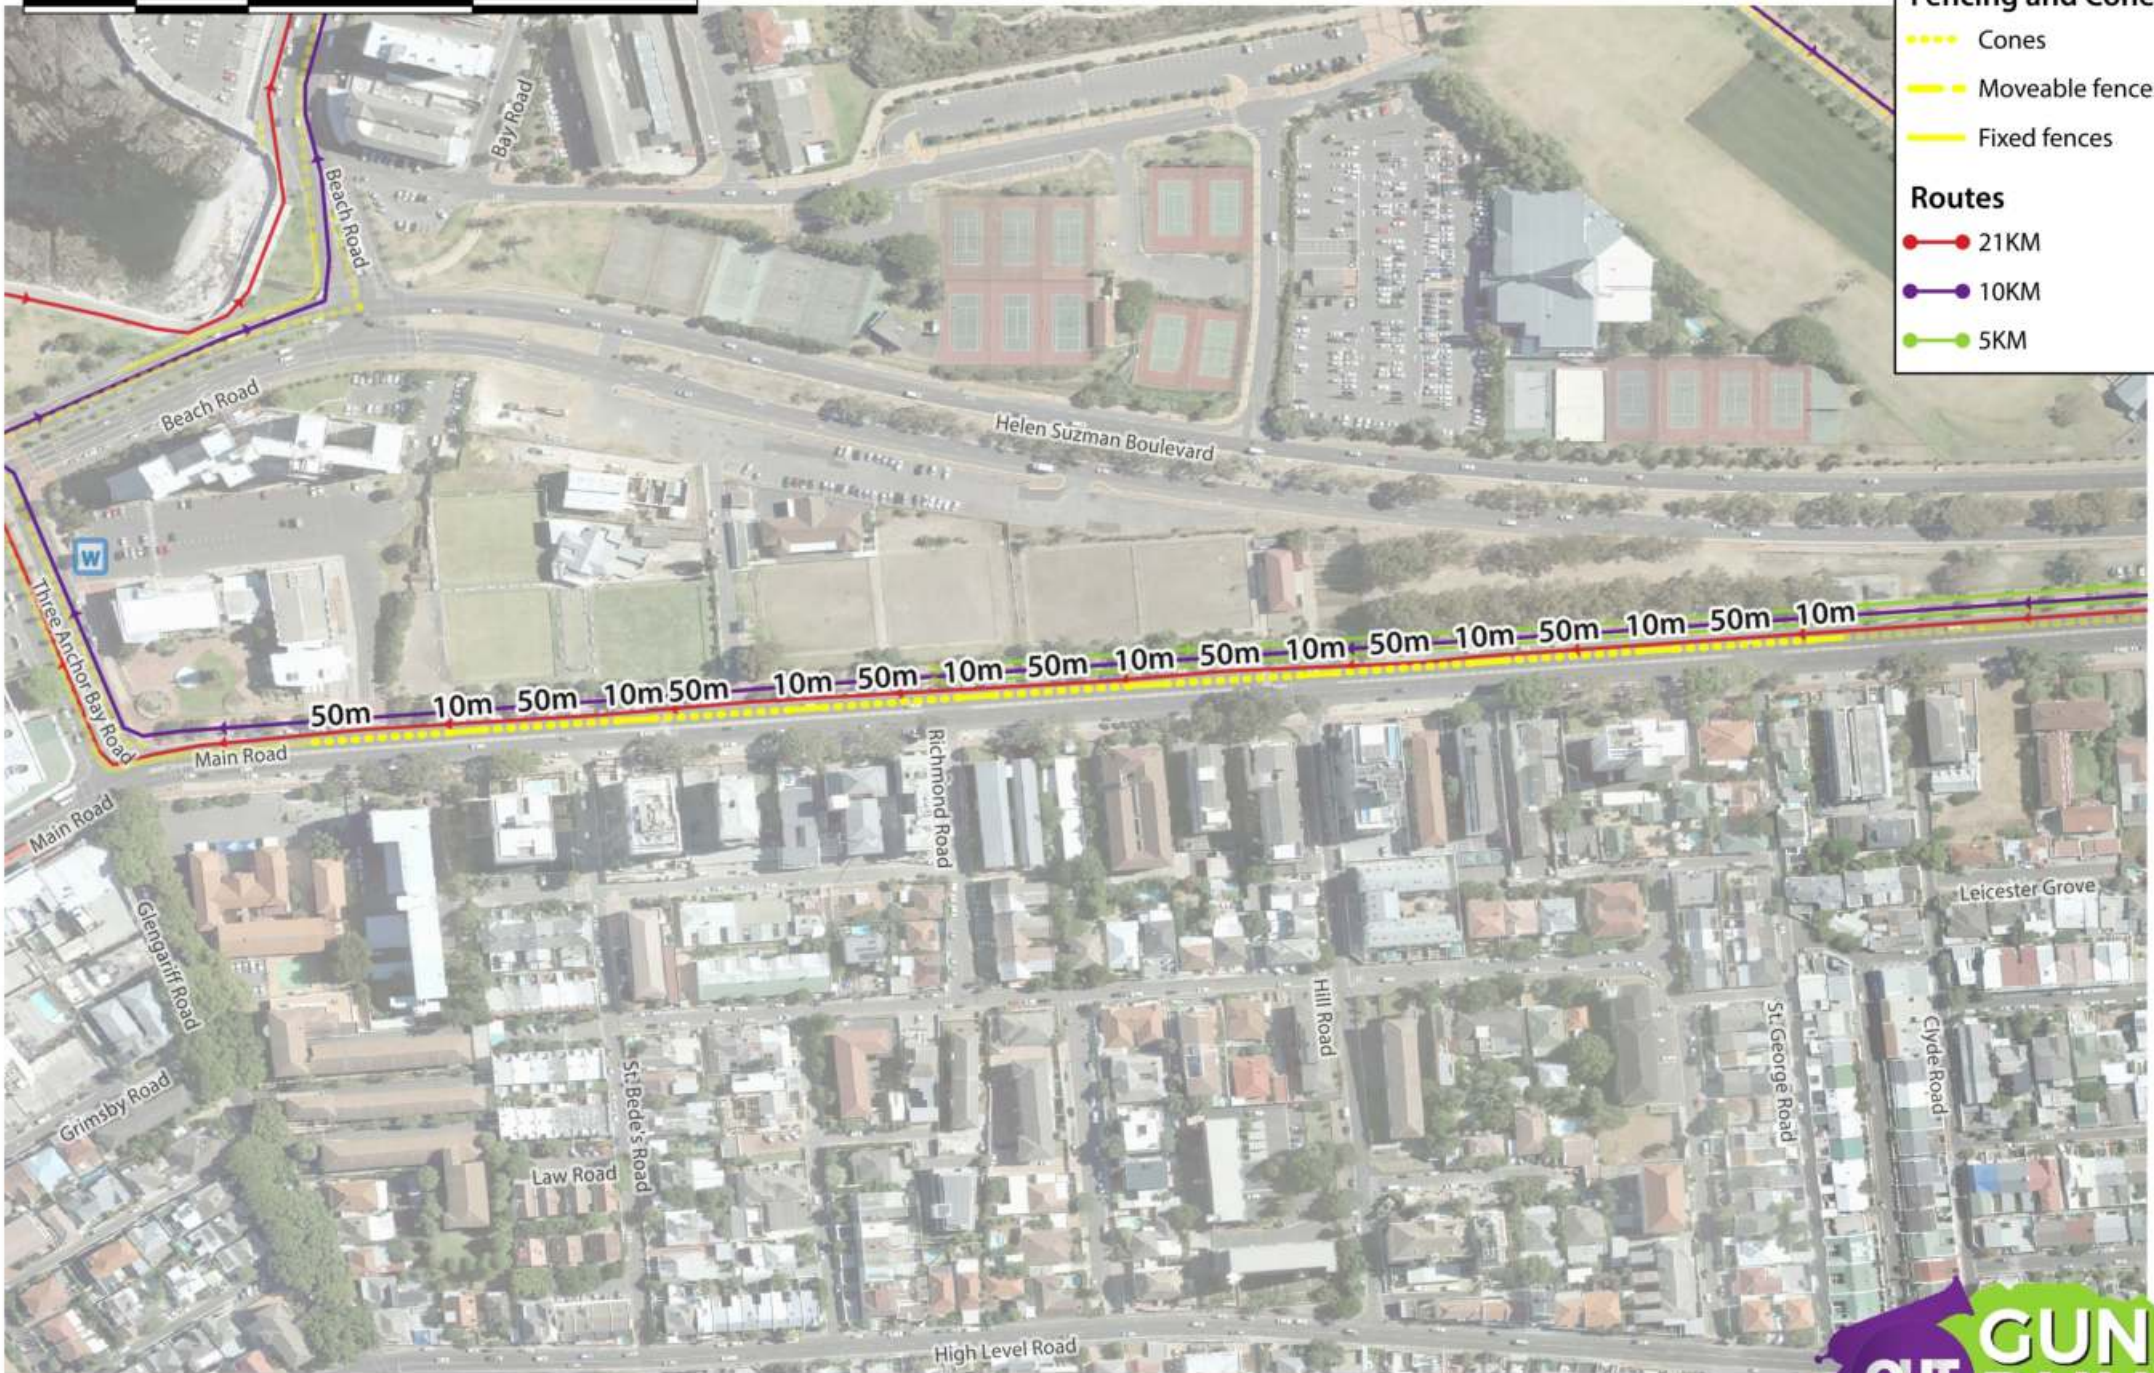

- ..... Cones
- Moveable fences
- Fixed fences

**Routes**

- 21KM
- 10KM
- 5KM

FENCING: Corner of Beach & Fritz Sonnenberg

Sunday, 20 October 2019

30 0 30 60 m

**Fencing and Cones**

- ..... Cones
- Moveable fences
- Fixed fences

**Routes**

- 21KM
- 10KM
- 5KM

FENCING: Underpass

Sunday, 20 October 2019

**Fencing and Cones**

- ..... Cones
- Moveable fences
- Fixed fences

**Routes**

- 21KM
- 10KM
- 5KM

10 0 10 20 m

**Fencing and Cones**

- ..... Cones
- - - - Moveable fences
- Fixed fences

**Routes**

- 21KM
- 10KM
- 5KM

**FENCING: Fan Walk by Vlei Road**

Sunday, 20 October 2019

20 0 20 40 m

**Fencing and Cones**

- ..... Cones
- Moveable fences
- Fixed fences

**Routes**

- 21KM
- 10KM
- 5KM

**FENCING: Three Anchor Bay Boulevard**

Sunday, 20 October 2019

**Fencing and Cones**

- Cones
- Moveable fences
- Fixed fences