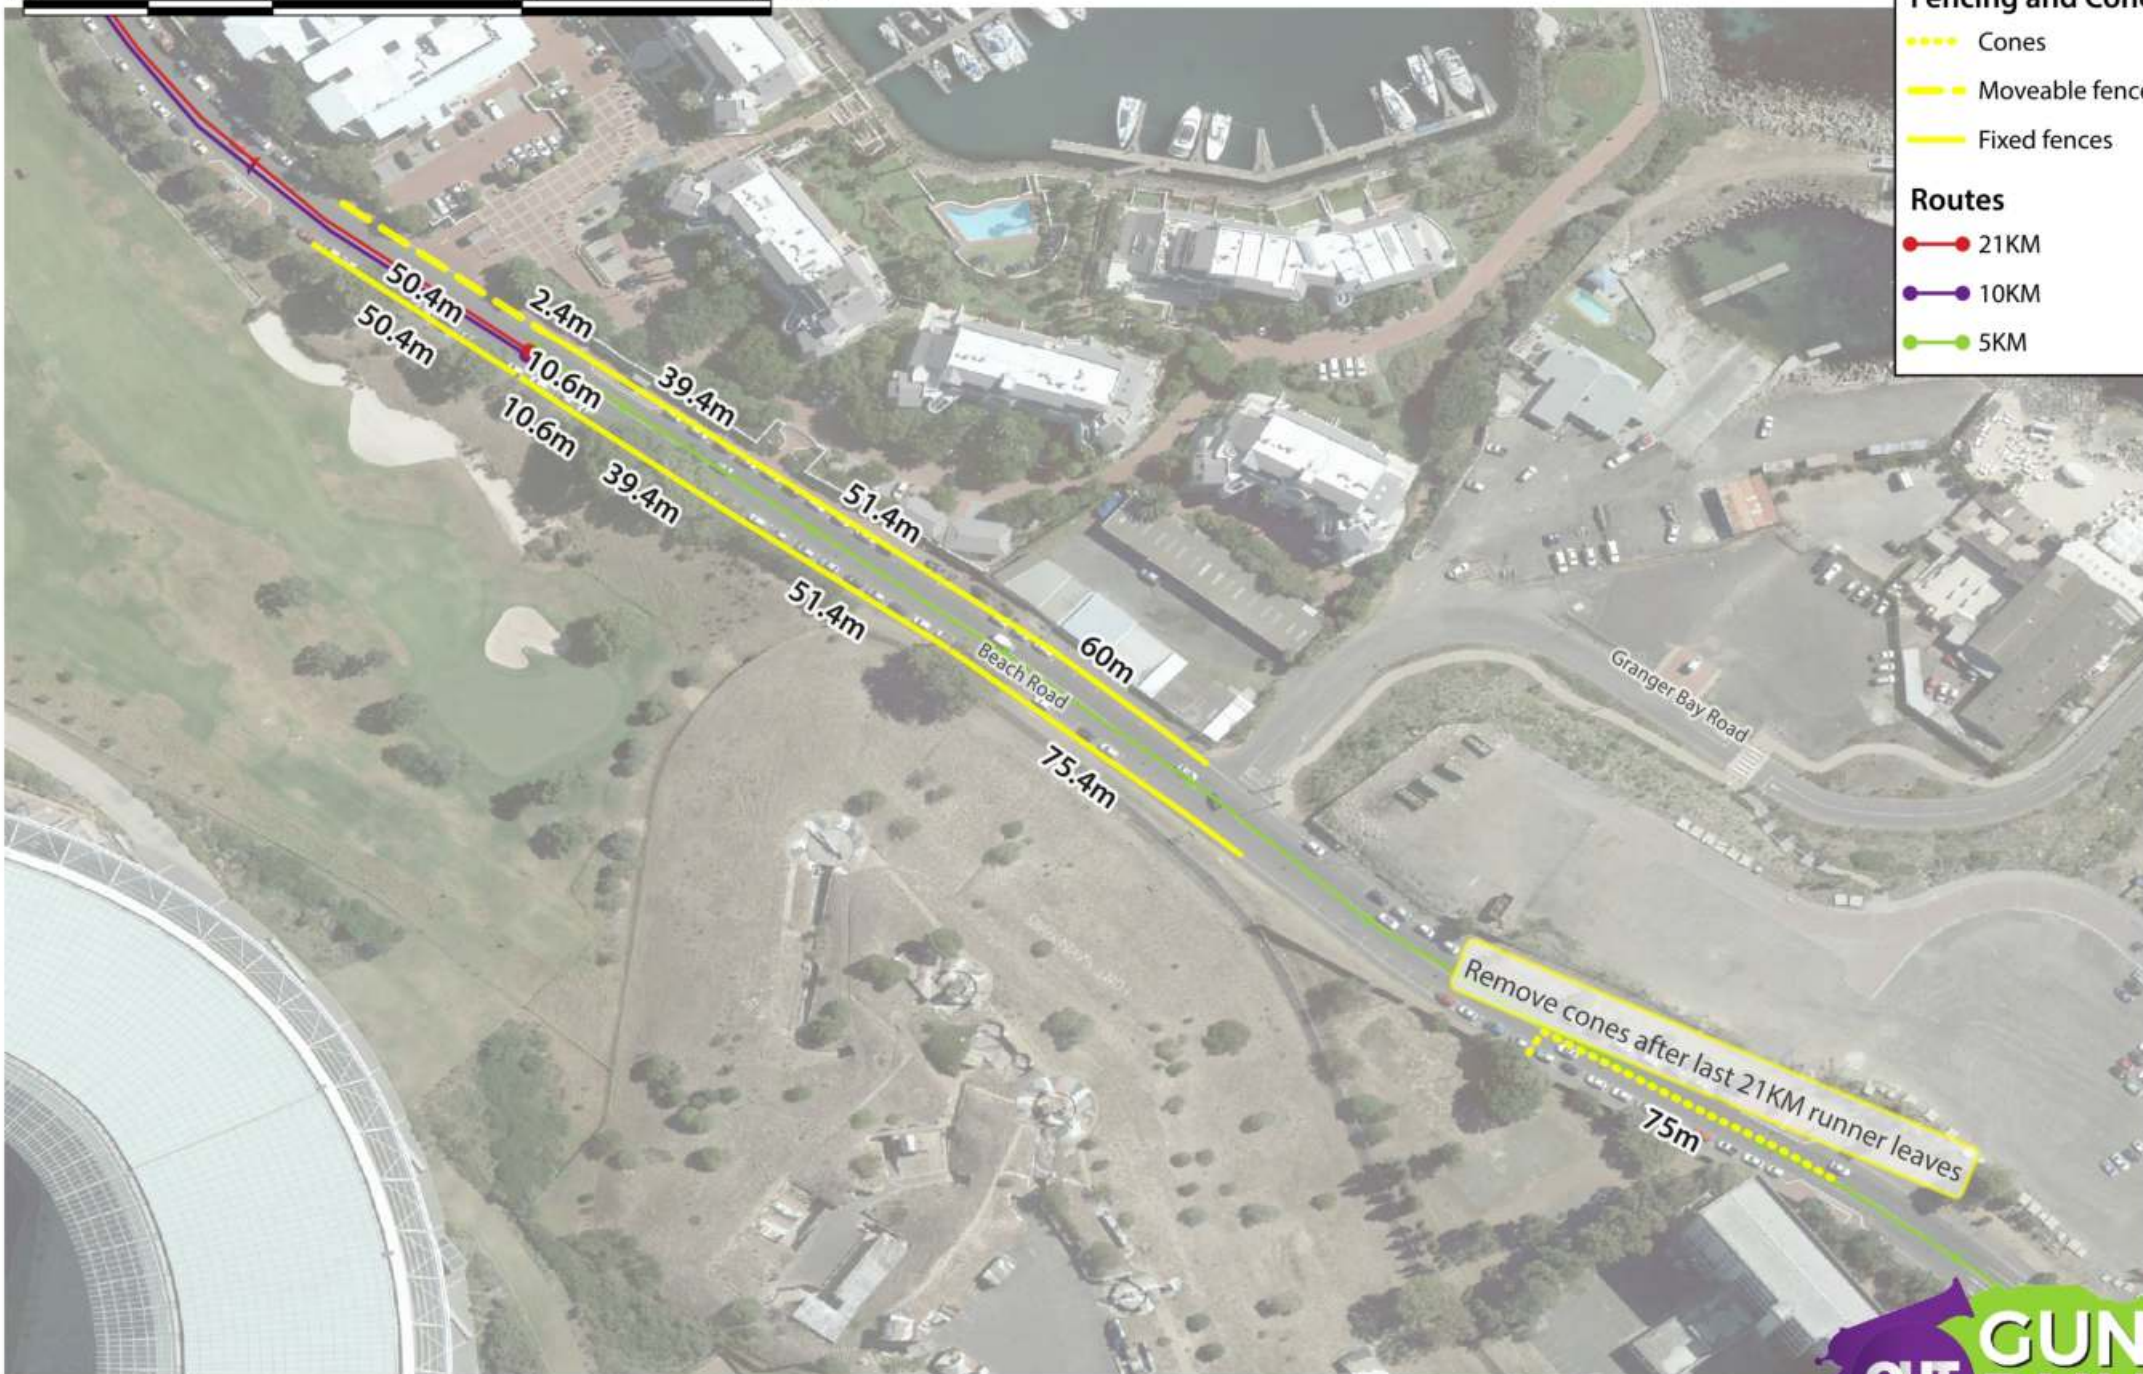

**Fencing and Cones**

- ..... Cones
- Moveable fences
- Fixed fences

**Routes**

- 21KM
- 10KM
- 5KM

FENCING: Start

Sunday, 20 October 2019

10 0 10 20 m

**Fencing and Cones**

- ..... Cones
- Moveable fences
- Fixed fences

**Routes**

- 21KM
- 10KM
- 5KM

FENCING: Corner of Beach & Fritz Sonnenberg

Sunday, 20 October 2019

30 0 30 60 m

**Fencing and Cones**

- ..... Cones
- Moveable fences
- Fixed fences

**Routes**

- 21KM
- 10KM
- 5KM

FENCING: Underpass

Sunday, 20 October 2019

**Fencing and Cones**

- ..... Cones
- Moveable fences
- Fixed fences

**Routes**

- 21KM
- 10KM
- 5KM

**Fencing and Cones**

- ..... Cones
- Moveable fences
- Fixed fences

**Routes**

- 21KM
- 10KM
- 5KM

**FENCING: Three Anchor Bay Boulevard**

Sunday, 20 October 2019

**Fencing and Cones**

- Cones
- Moveable fences
- Fixed fences