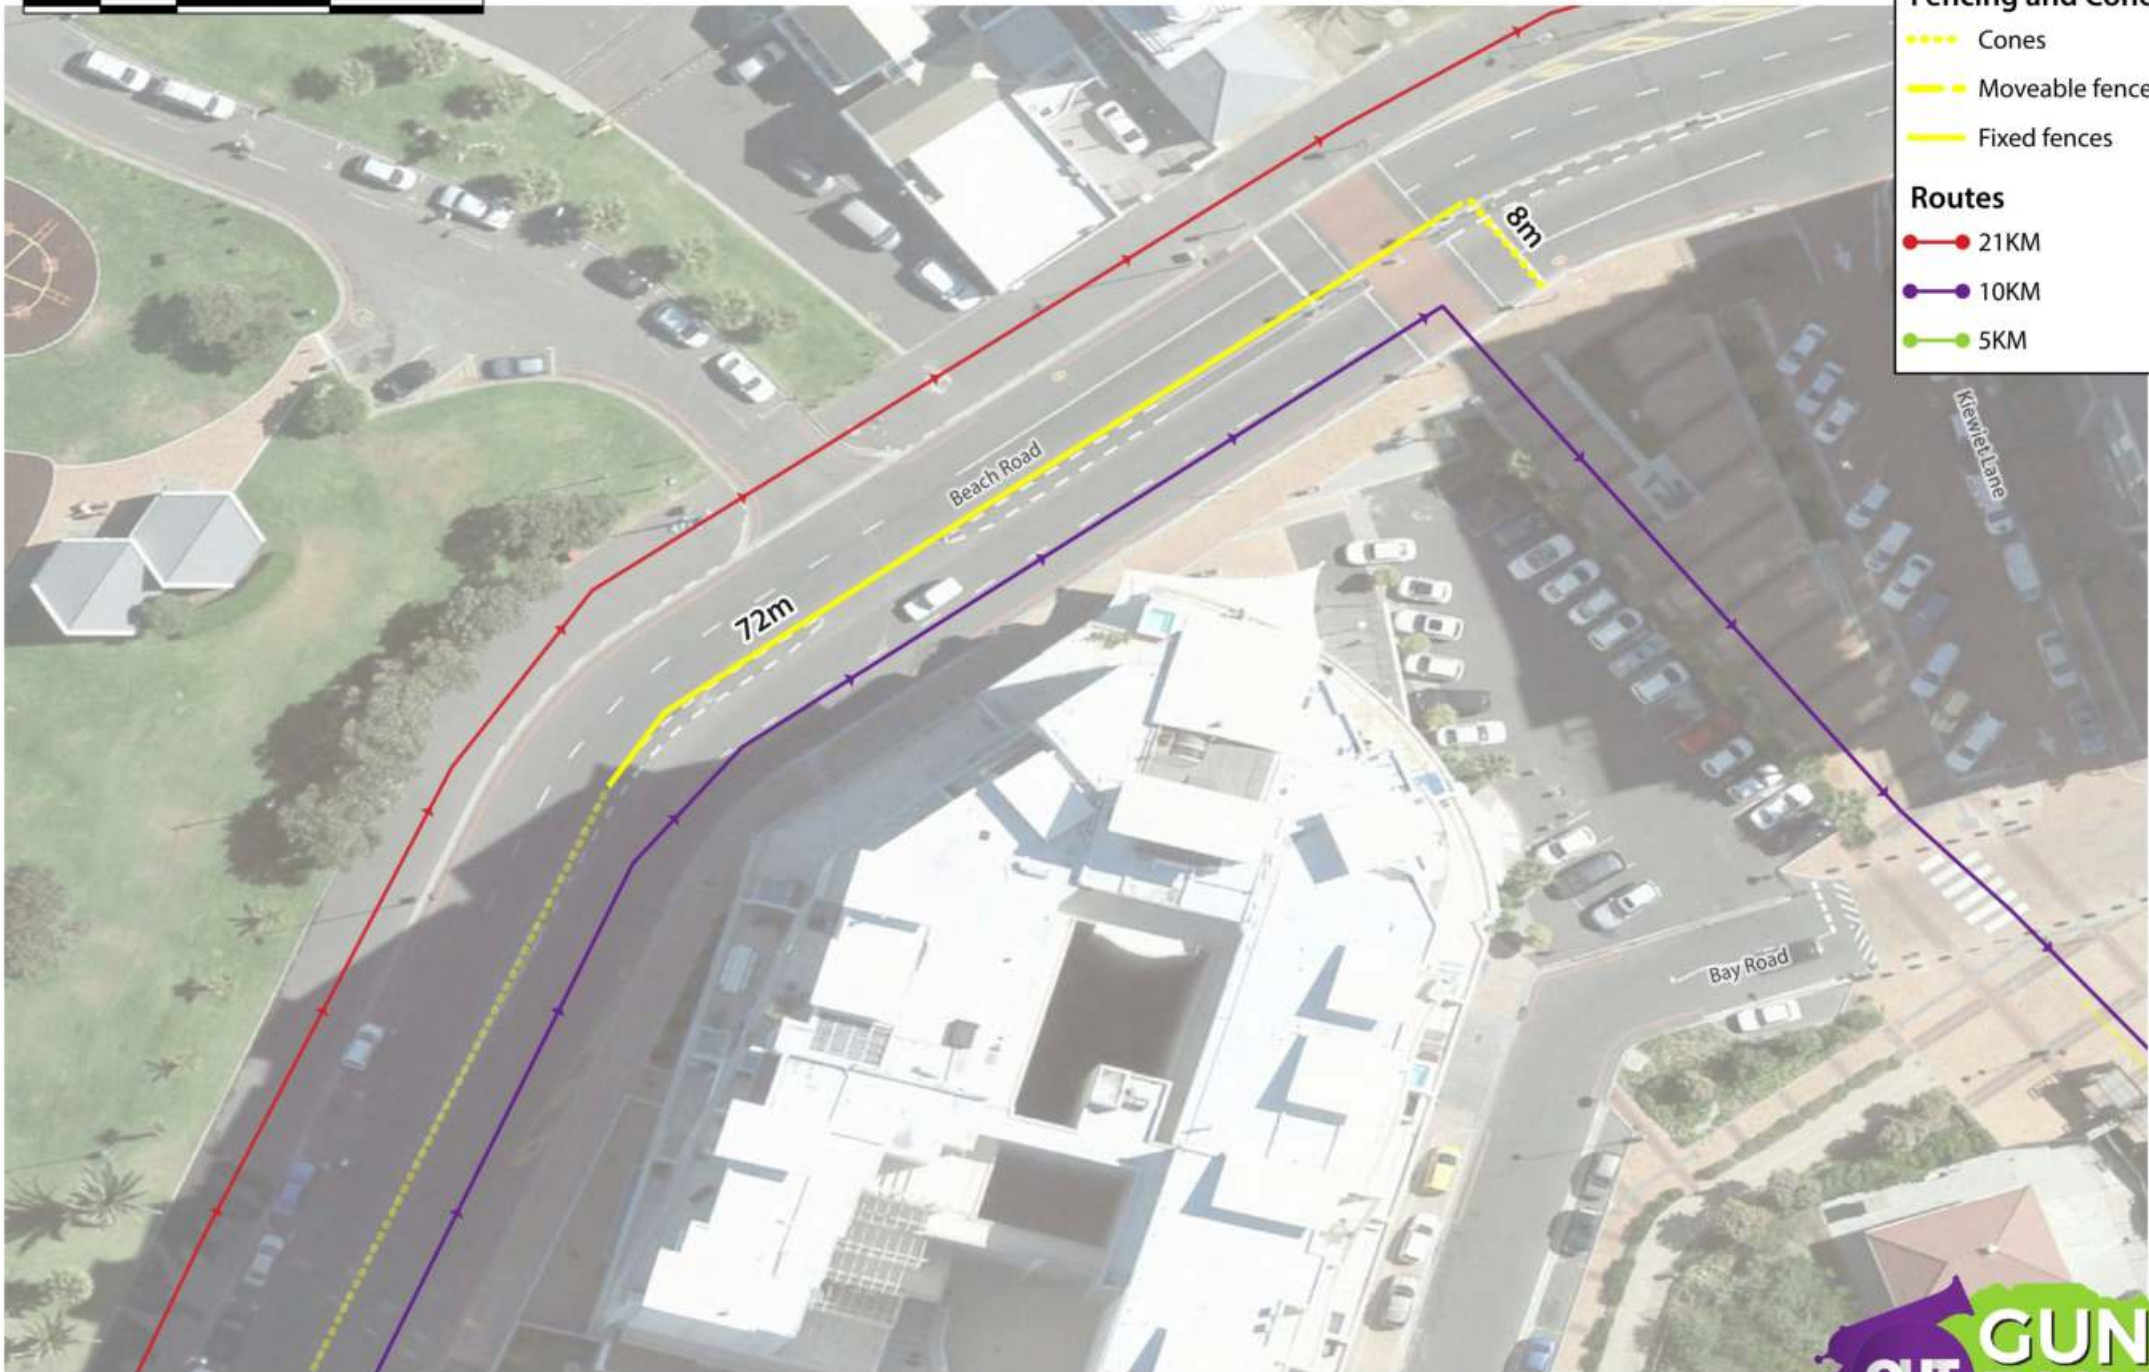

10 0 10 20 m

**Fencing and Cones**

- ..... Cones
- - - - Moveable fences
- Fixed fences

**Routes**

- 21KM
- 10KM
- 5KM

**FENCING: Fan Walk by Vlei Road**

Sunday, 20 October 2019

20 0 20 40 m

**Fencing and Cones**

- ..... Cones
- Moveable fences
- Fixed fences

**Routes**

- 21KM
- 10KM
- 5KM

**FENCING: Three Anchor Bay Boulevard**

Sunday, 20 October 2019

**Fencing and Cones**

- Cones
- Moveable fences
- Fixed fences

**Routes**

- 21KM
- 10KM
- 5KM

**Fencing and Cones**

- ..... Cones
- Moveable fences
- Fixed fences

**Routes**

- 21KM
- 10KM
- 5KM

**FENCING: Beach & Beach**

Sunday, 20 October 2019

10 0 10 20 m

**Fencing and Cones**

- Cones
- Moveable fences
- Fixed fences

**Routes**

- 21KM
- 10KM
- 5KM

FENCING: Pavilion Food Court

Sunday, 20 October 2019

10 0 10 20 m