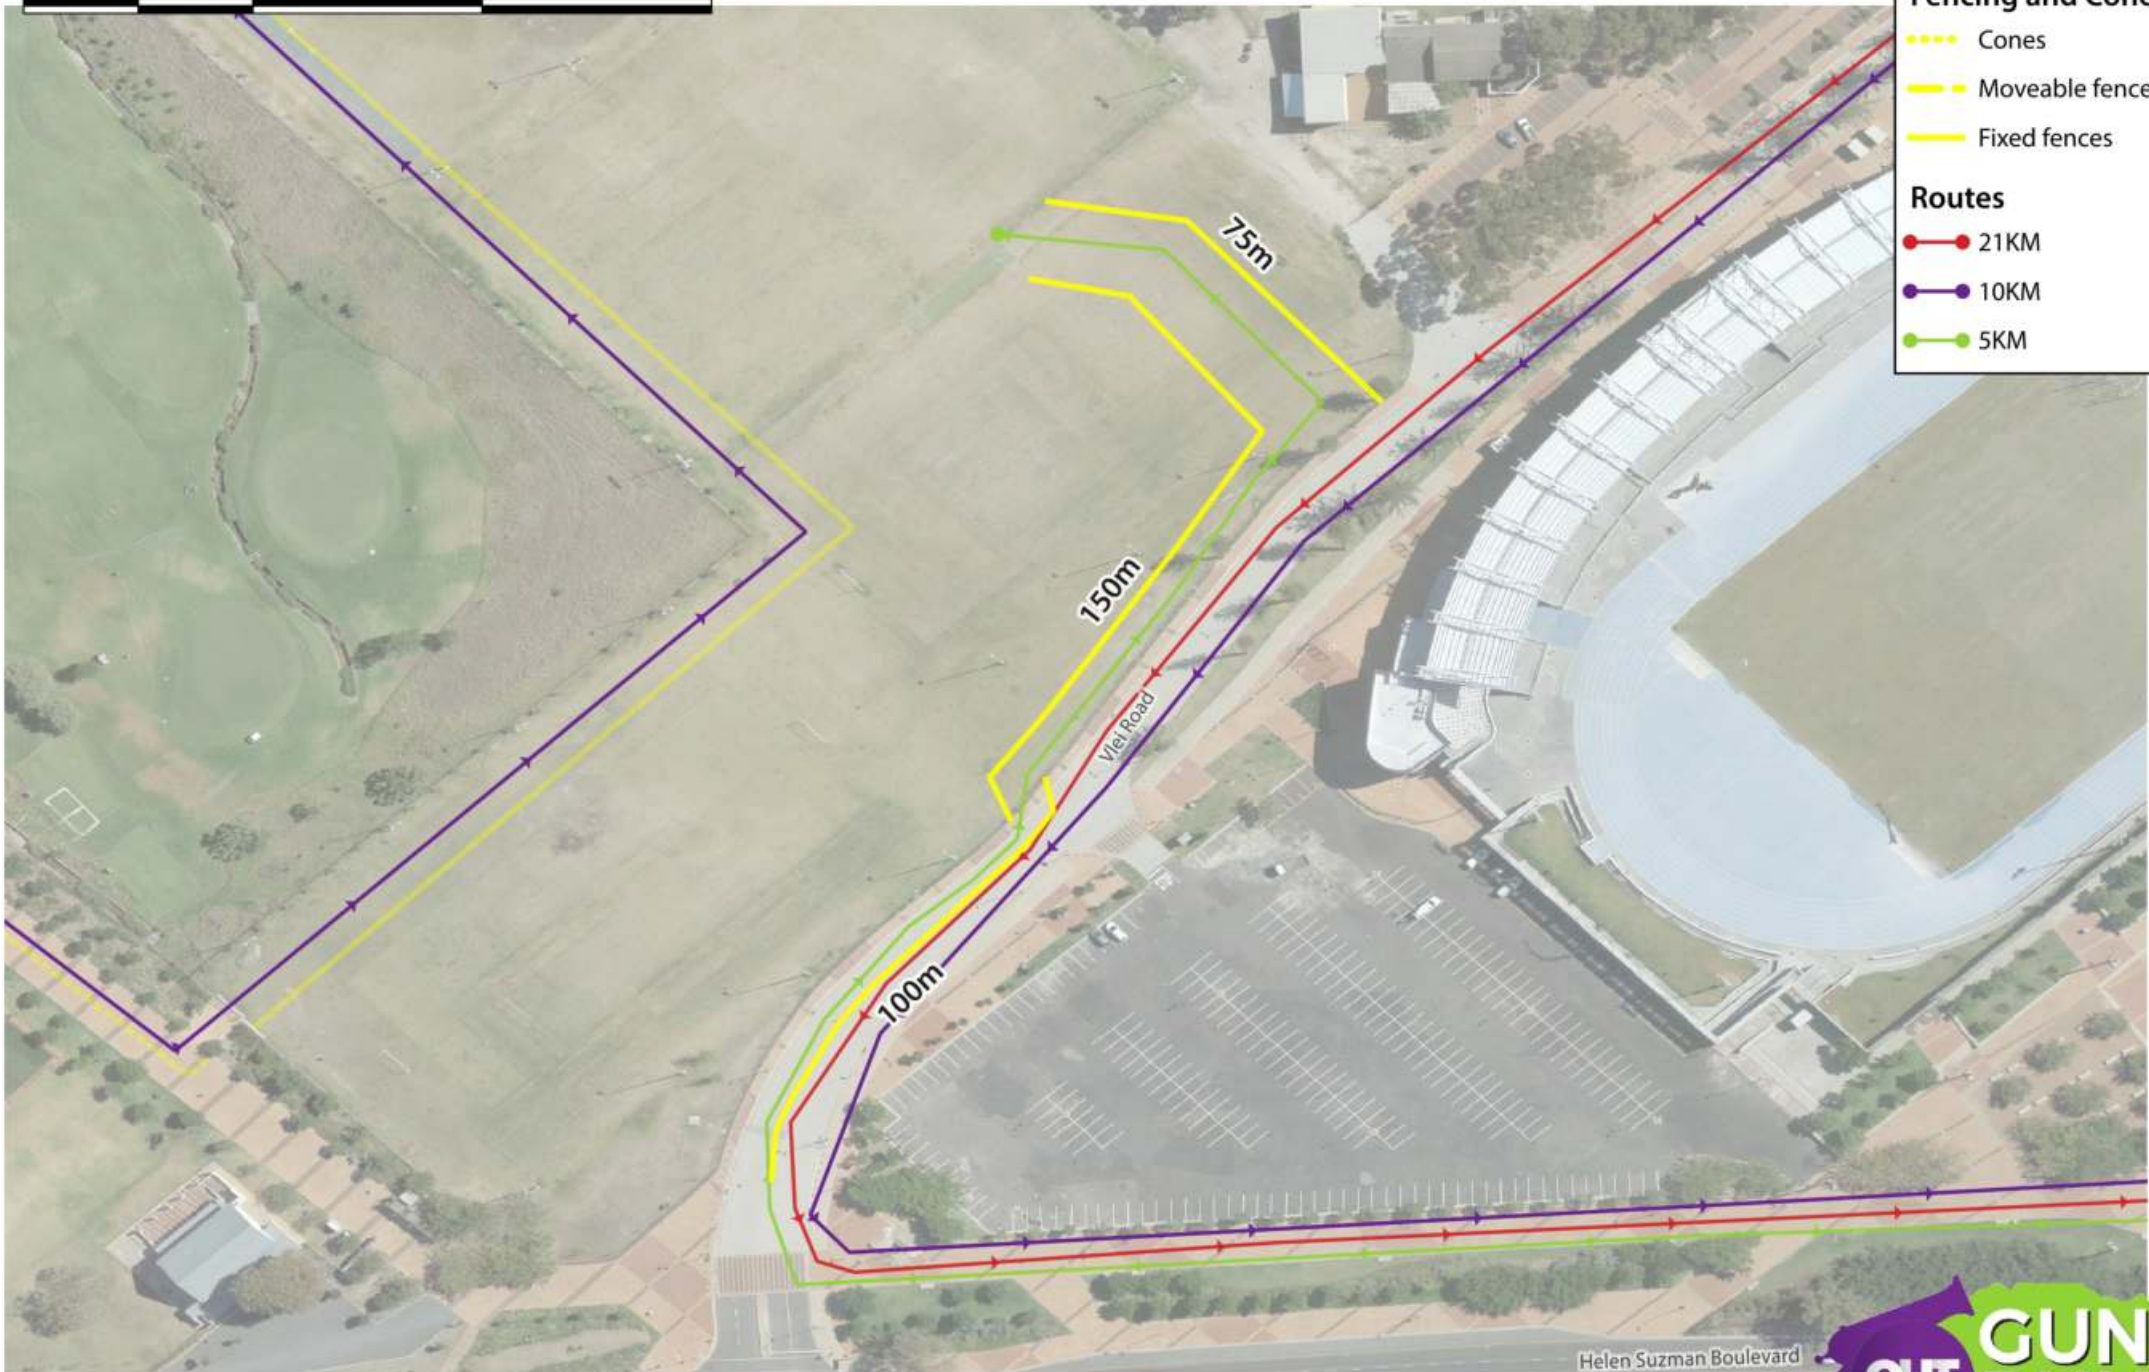

10 0 10 20 m

**Fencing and Cones**

- Cones
- Moveable fences
- Fixed fences

**Routes**

- 21KM
- 10KM
- 5KM

FENCING: Pavilion Food Court

Sunday, 20 October 2019

10 0 10 20 m

- Cones
- Moveable fences
- Fixed fences

**Routes**

- 21KM
- 10KM
- 5KM

10 0 10 20 m

**FENCING: Queens Road Circle**

Sunday, 20 October 2019

20 0 20 40 m

**Fencing and Cones**

- ..... Cones
- Moveable fences
- Fixed fences

**Routes**

- 21KM
- 10KM
- 5KM

**FENCING: Lower Kloof Road parking lot**

Sunday, 20 October 2019

40 0 40 80 m

**Fencing and Cones**

- Cones
- Moveable fences
- Fixed fences

**Routes**

- 21KM
- 10KM
- 5KM

FENCING: 5KM Finish

Sunday, 20 October 2019

REVISION 2.3