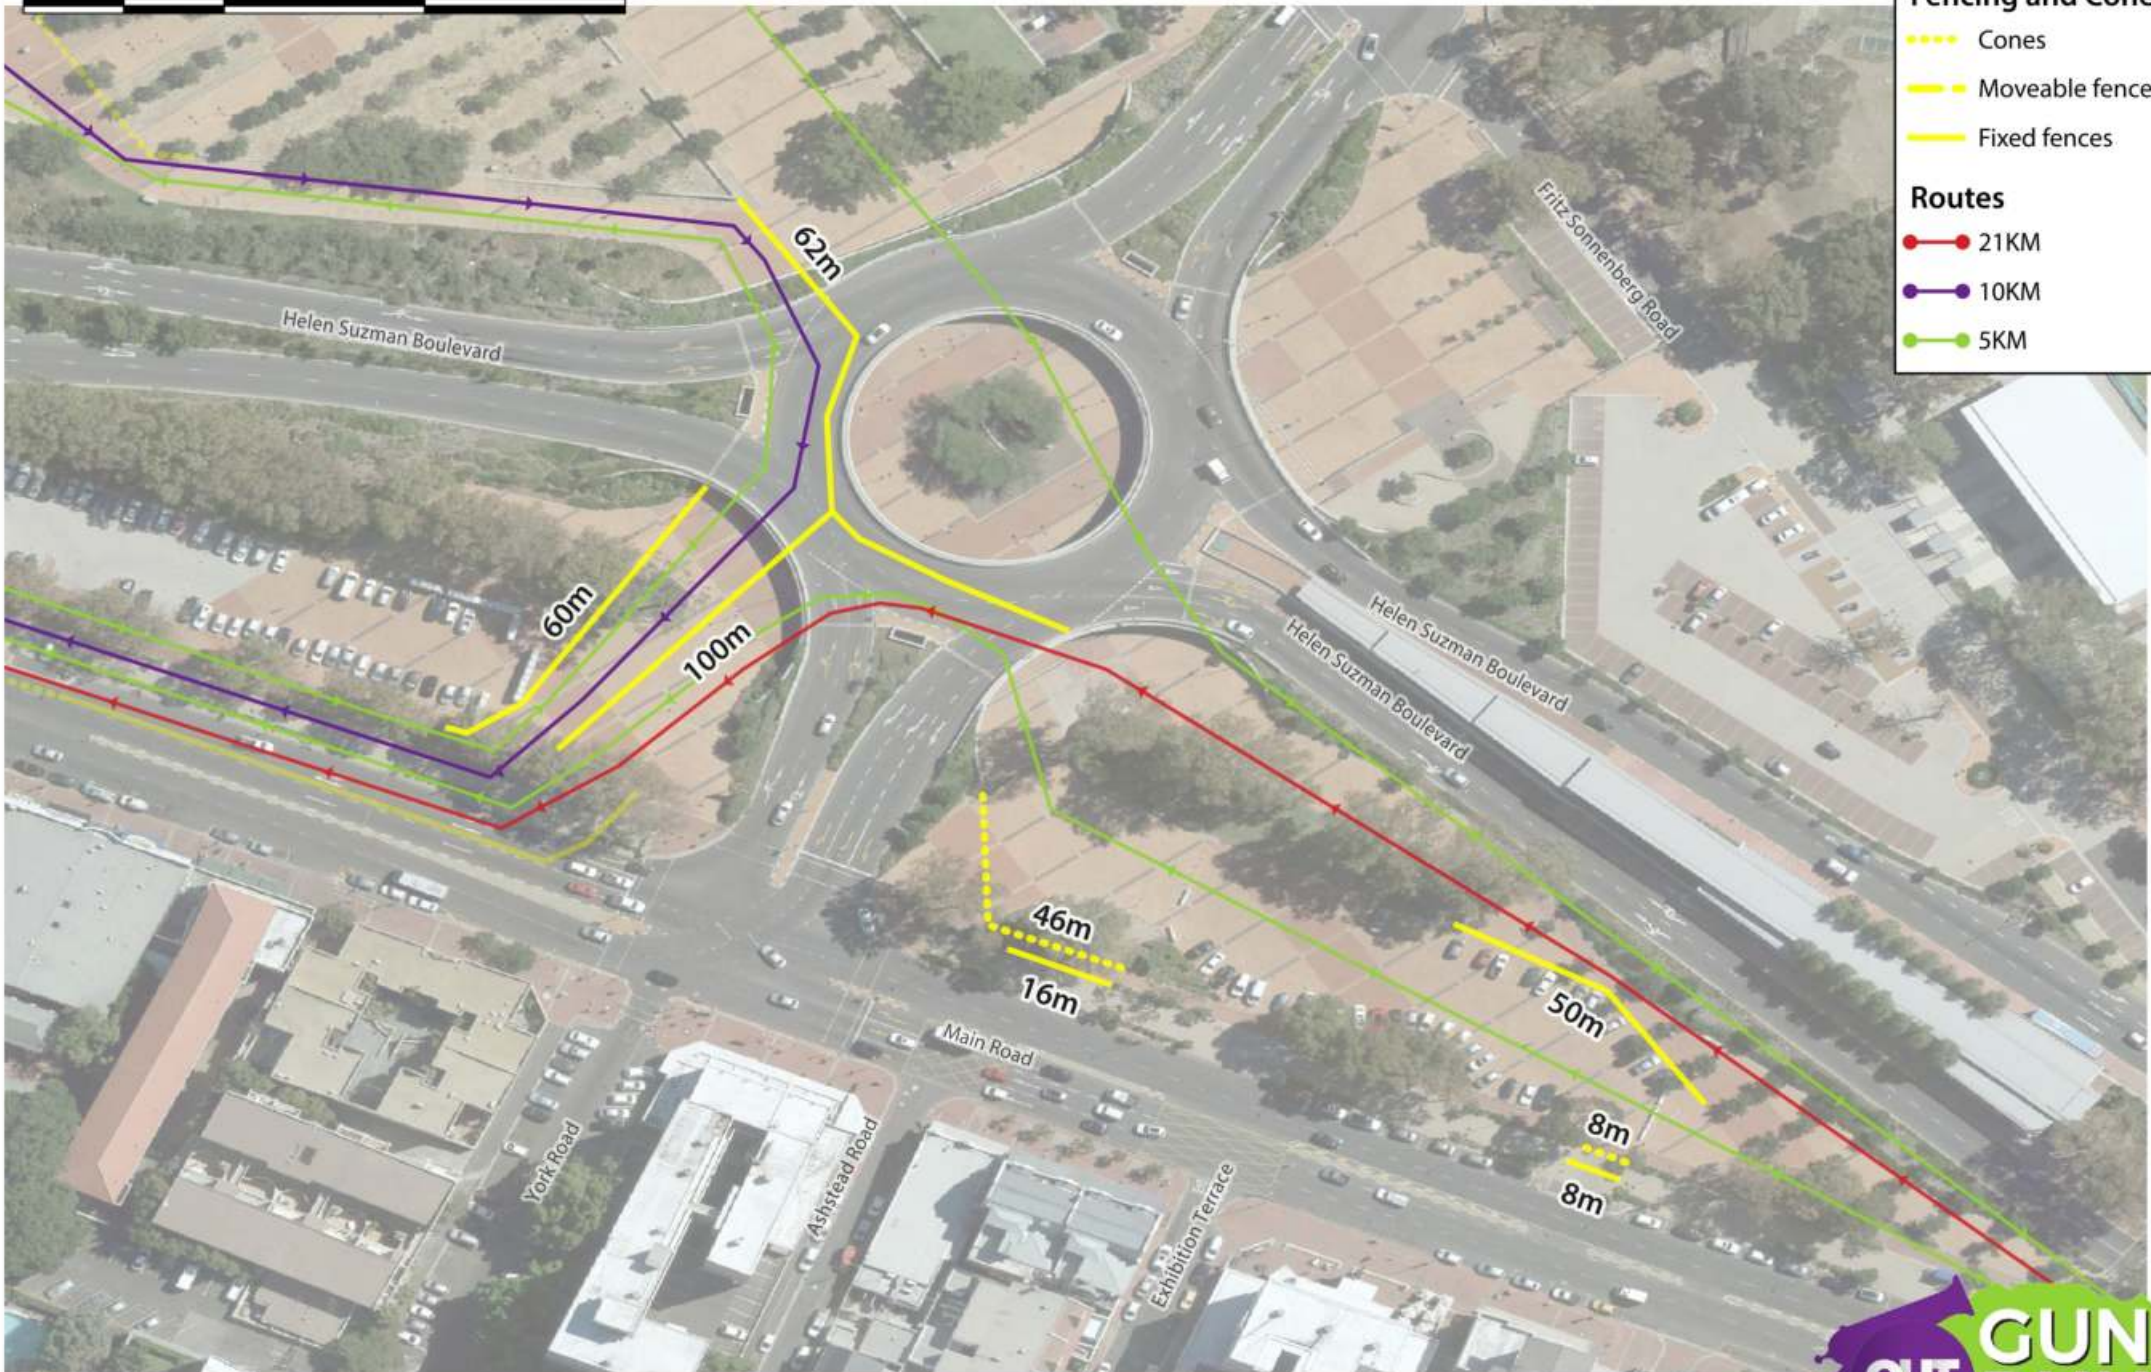

- ..... Cones
- Moveable fences
- Fixed fences

**Routes**

- 21KM
- 10KM
- 5KM

FENCING: Corner of Beach & Fritz Sonnenberg

Sunday, 20 October 2019

30 0 30 60 m

**Fencing and Cones**

- ..... Cones
- Moveable fences
- Fixed fences

**Routes**

- 21KM
- 10KM
- 5KM

FENCING: Underpass

Sunday, 20 October 2019

**Fencing and Cones**

- ..... Cones
- Moveable fences
- Fixed fences

**Routes**

- 21KM
- 10KM
- 5KM

**Fencing and Cones**

- ..... Cones
- Moveable fences
- Fixed fences

**Routes**

- 21KM
- 10KM
- 5KM

**FENCING: Three Anchor Bay Boulevard**

Sunday, 20 October 2019

**Fencing and Cones**

- Cones
- Moveable fences
- Fixed fences

10 0 10 20 m

**Fencing and Cones**

- Cones
- Moveable fences
- Fixed fences

**Routes**

- 21KM
- 10KM
- 5KM

FENCING: Pavilion Food Court

Sunday, 20 October 2019

10 0 10 20 m