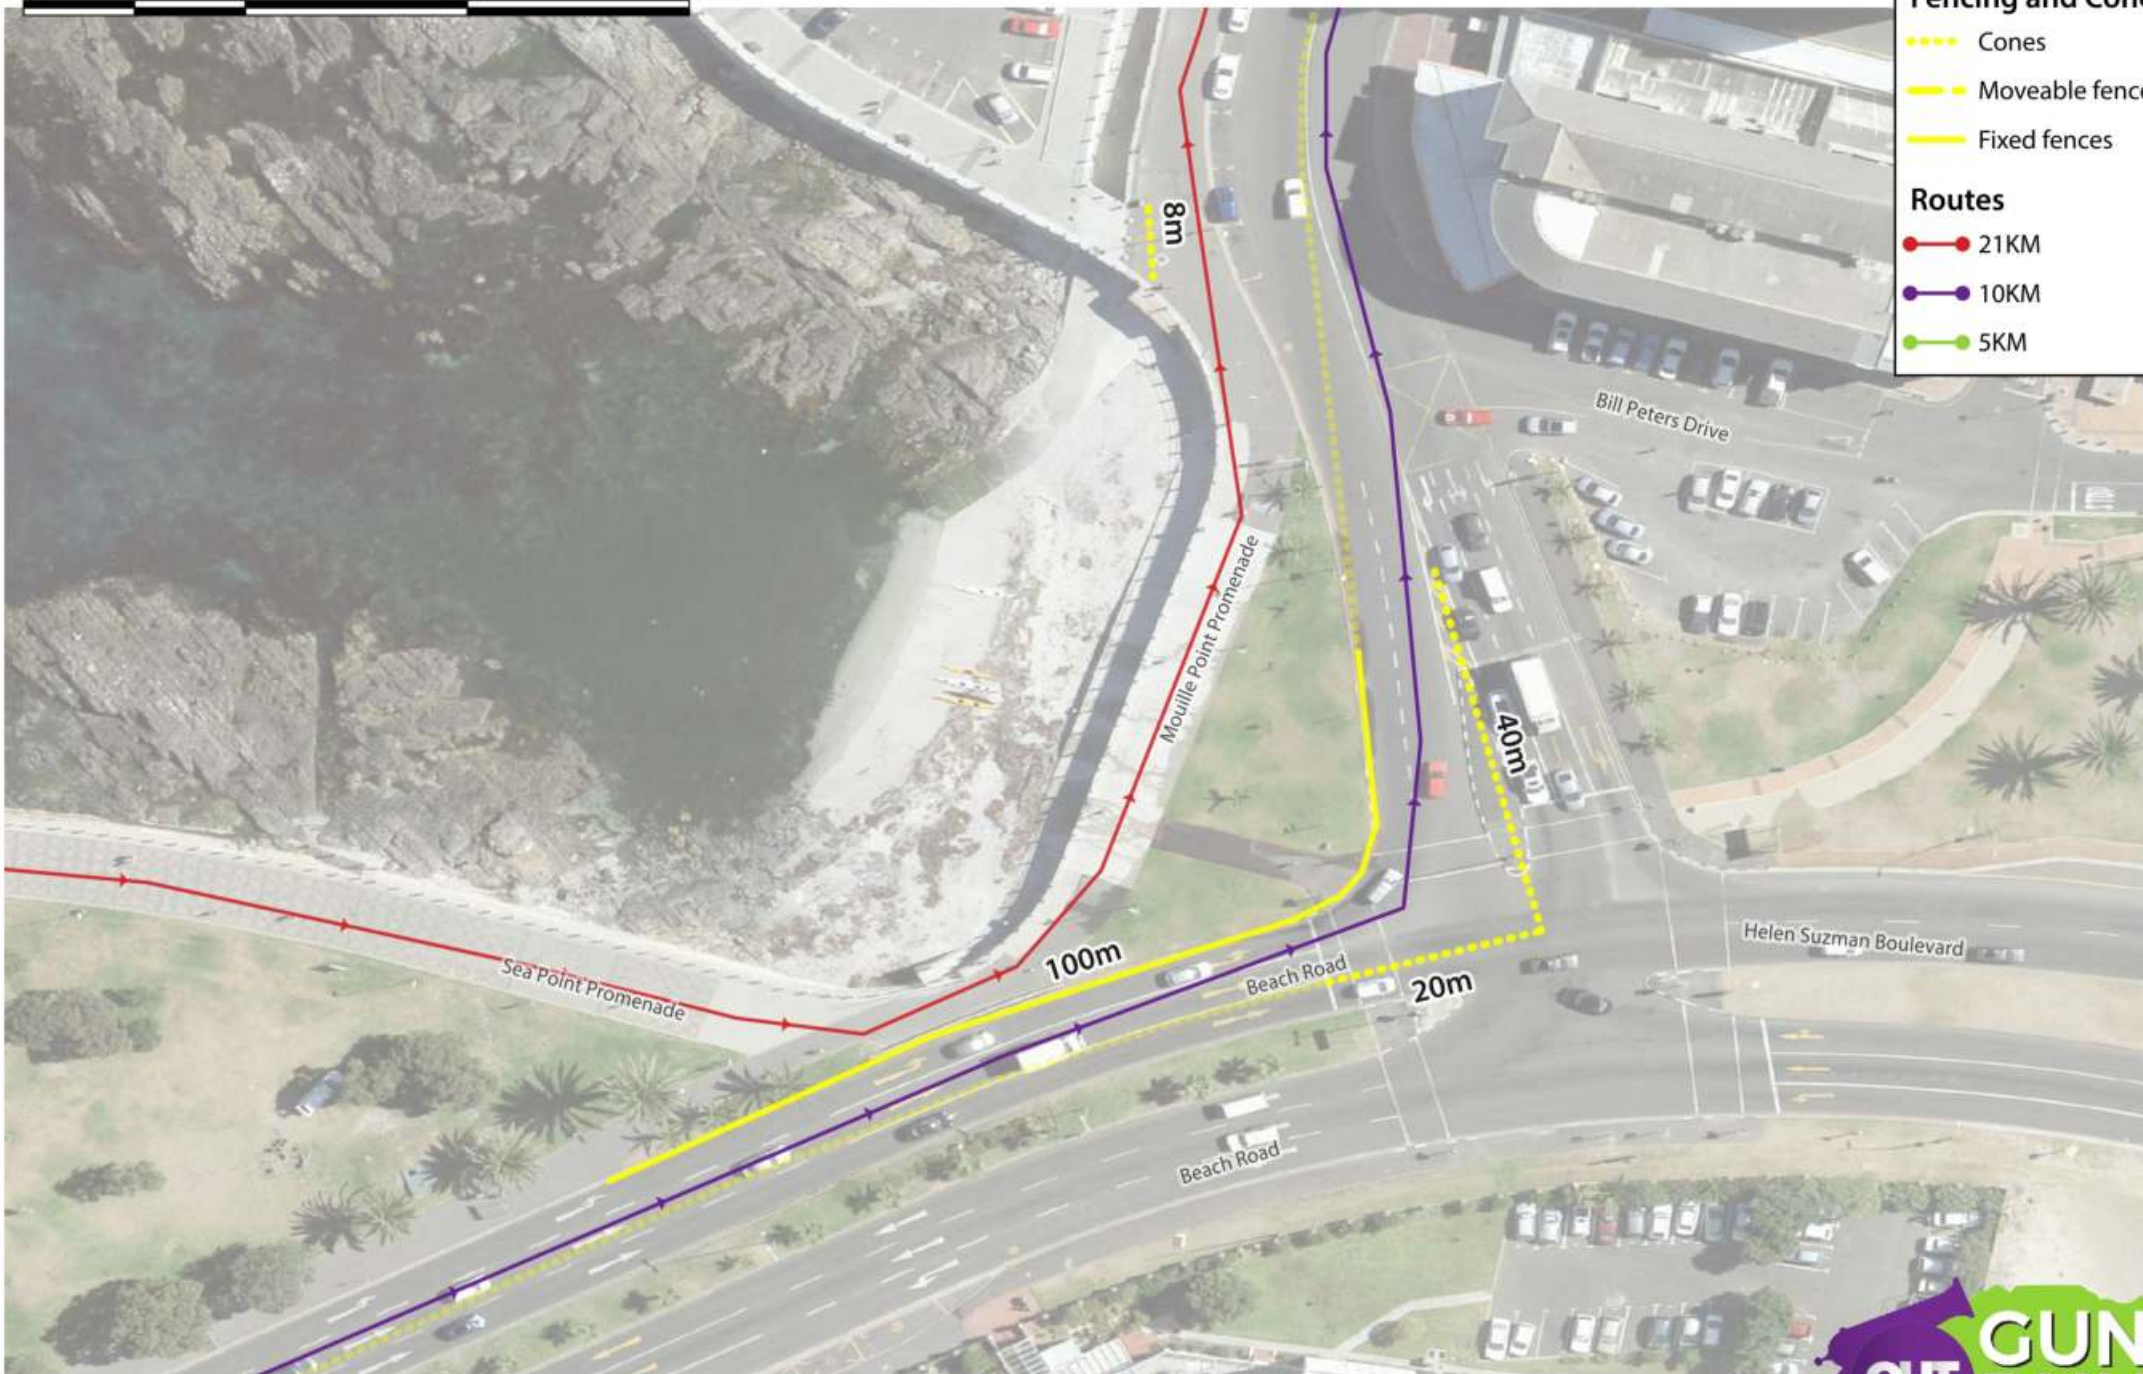

**Fencing and Cones**

- ..... Cones
- Moveable fences
- Fixed fences

**Routes**

- 21KM
- 10KM
- 5KM

**FENCING: Three Anchor Bay Boulevard**

Sunday, 20 October 2019

**Fencing and Cones**

- Cones
- Moveable fences
- Fixed fences

**Routes**

- 21KM
- 10KM
- 5KM

**Fencing and Cones**

- ..... Cones
- Moveable fences
- Fixed fences

**Routes**

- 21KM
- 10KM
- 5KM

**FENCING: Beach & Beach**

Sunday, 20 October 2019

10 0 10 20 m

**Fencing and Cones**

- Cones
- Moveable fences
- Fixed fences

**Routes**

- 21KM
- 10KM
- 5KM

FENCING: Pavilion Food Court

Sunday, 20 October 2019

10 0 10 20 m

- Cones
- Moveable fences
- Fixed fences

**Routes**

- 21KM
- 10KM
- 5KM

10 0 10 20 m

**FENCING: Queens Road Circle**

Sunday, 20 October 2019

20 0 20 40 m

**Fencing and Cones**