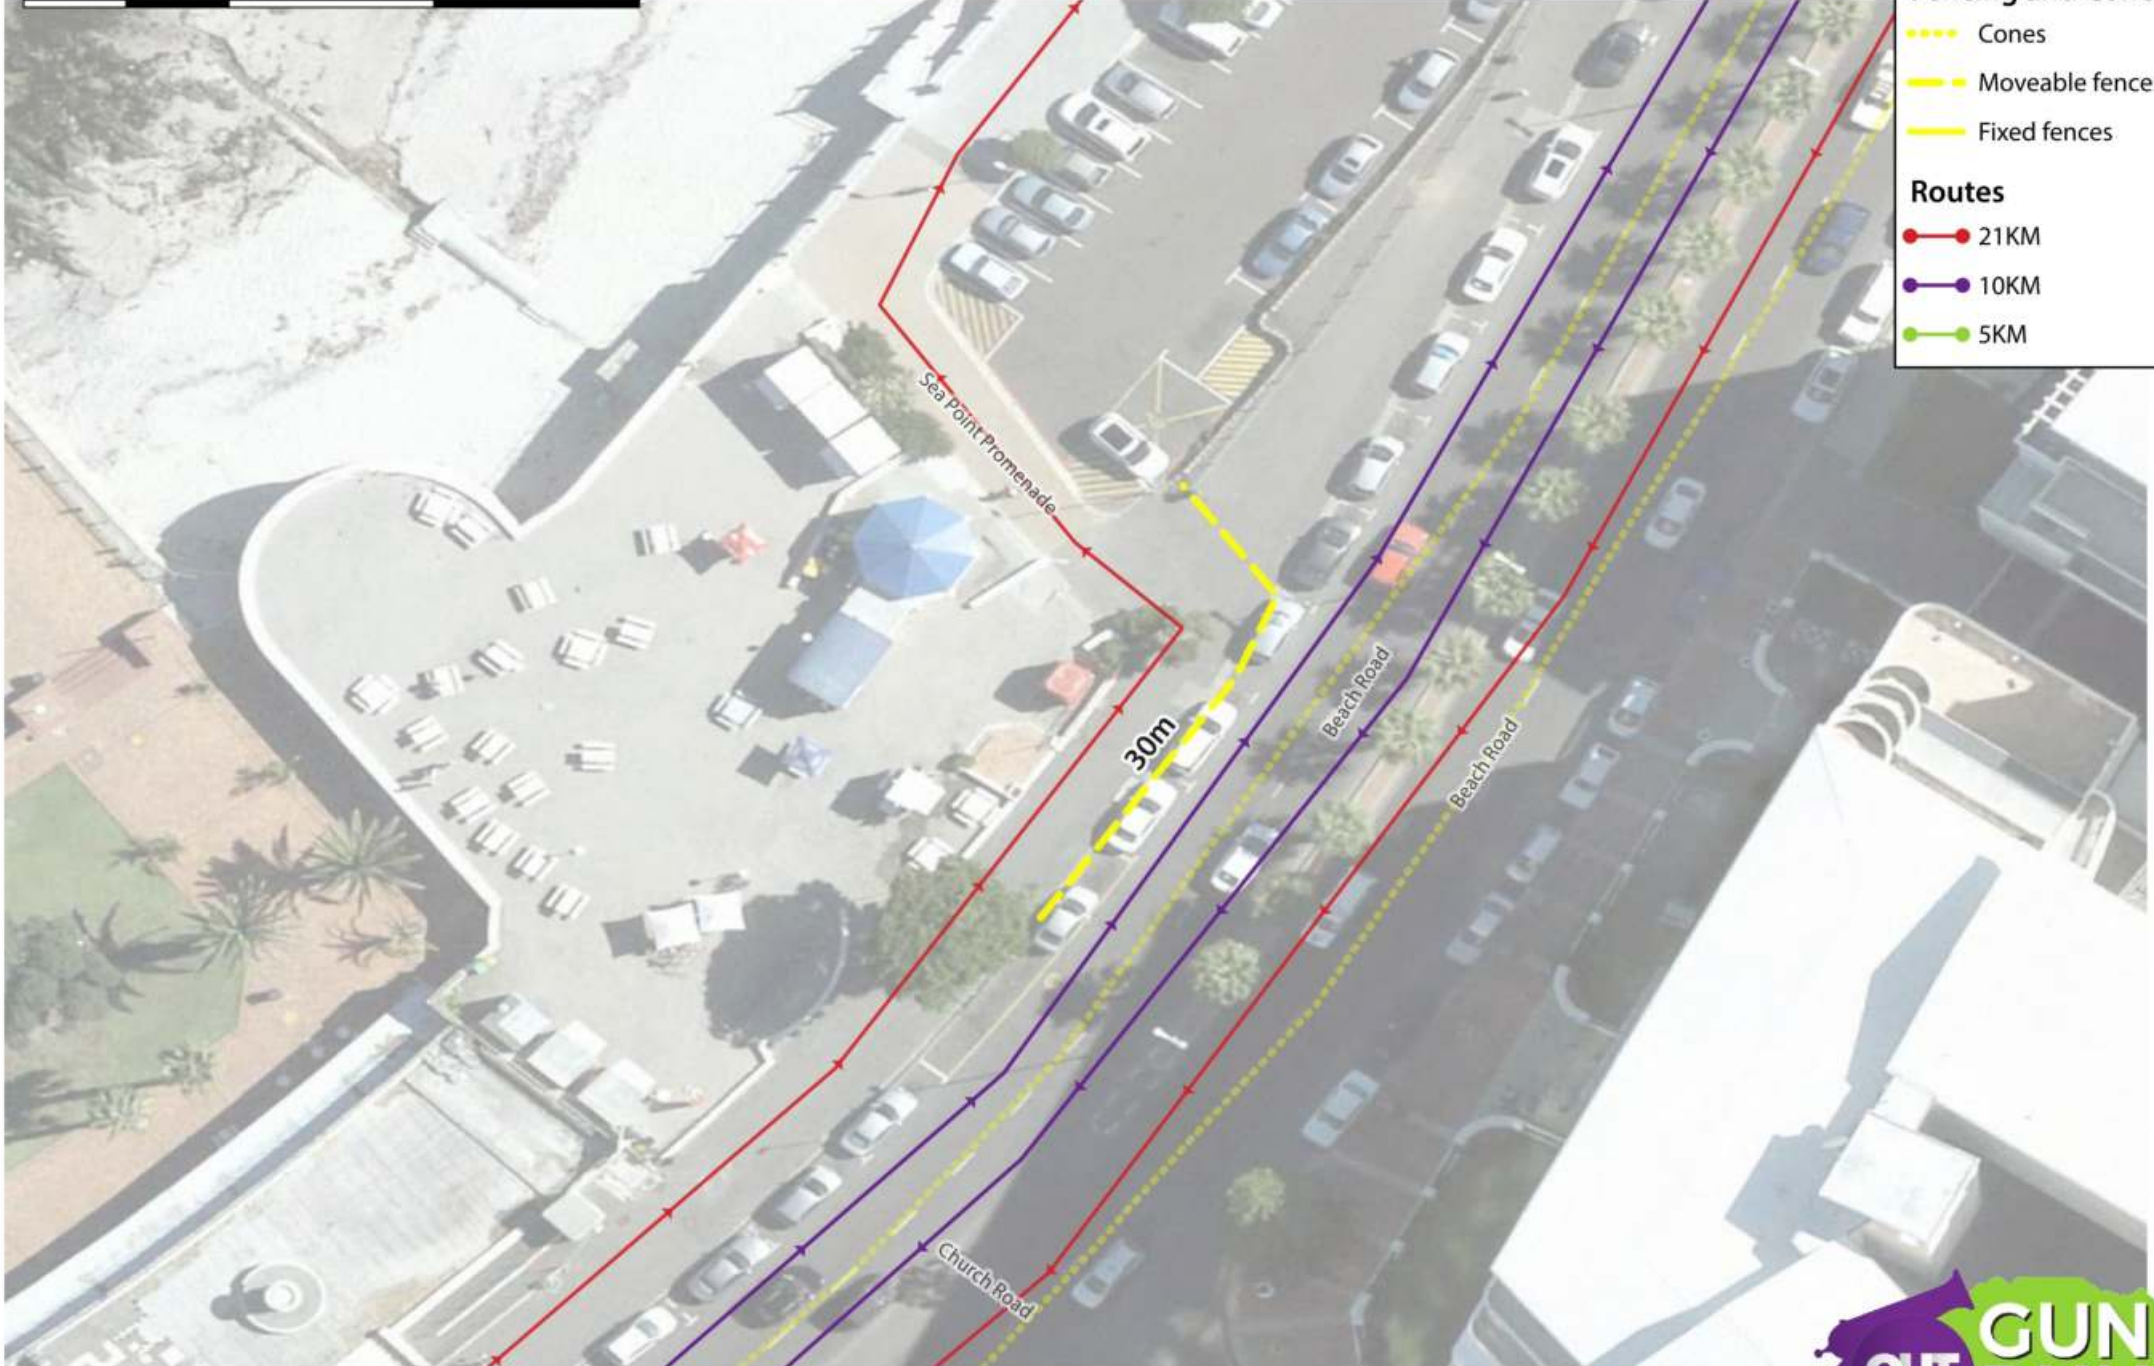

**Fencing and Cones**

- ..... Cones
- Moveable fences
- Fixed fences

**Routes**

- 21KM
- 10KM
- 5KM

**FENCING: Three Anchor Bay Boulevard**

Sunday, 20 October 2019

**Fencing and Cones**

- Cones
- Moveable fences
- Fixed fences

**Routes**

- 21KM
- 10KM
- 5KM

**Fencing and Cones**

- ..... Cones
- Moveable fences
- Fixed fences

**Routes**

- 21KM
- 10KM
- 5KM

**FENCING: Beach & Beach**

Sunday, 20 October 2019

10 0 10 20 m

**Fencing and Cones**

- Cones
- Moveable fences
- Fixed fences

**Routes**

- 21KM
- 10KM
- 5KM

FENCING: Pavilion Food Court

Sunday, 20 October 2019

10 0 10 20 m

- Cones
- Moveable fences
- Fixed fences

**Routes**

- 21KM
- 10KM
- 5KM

10 0 10 20 m

**FENCING: Queens Road Circle**

Sunday, 20 October 2019

20 0 20 40 m

**Fencing and Cones**