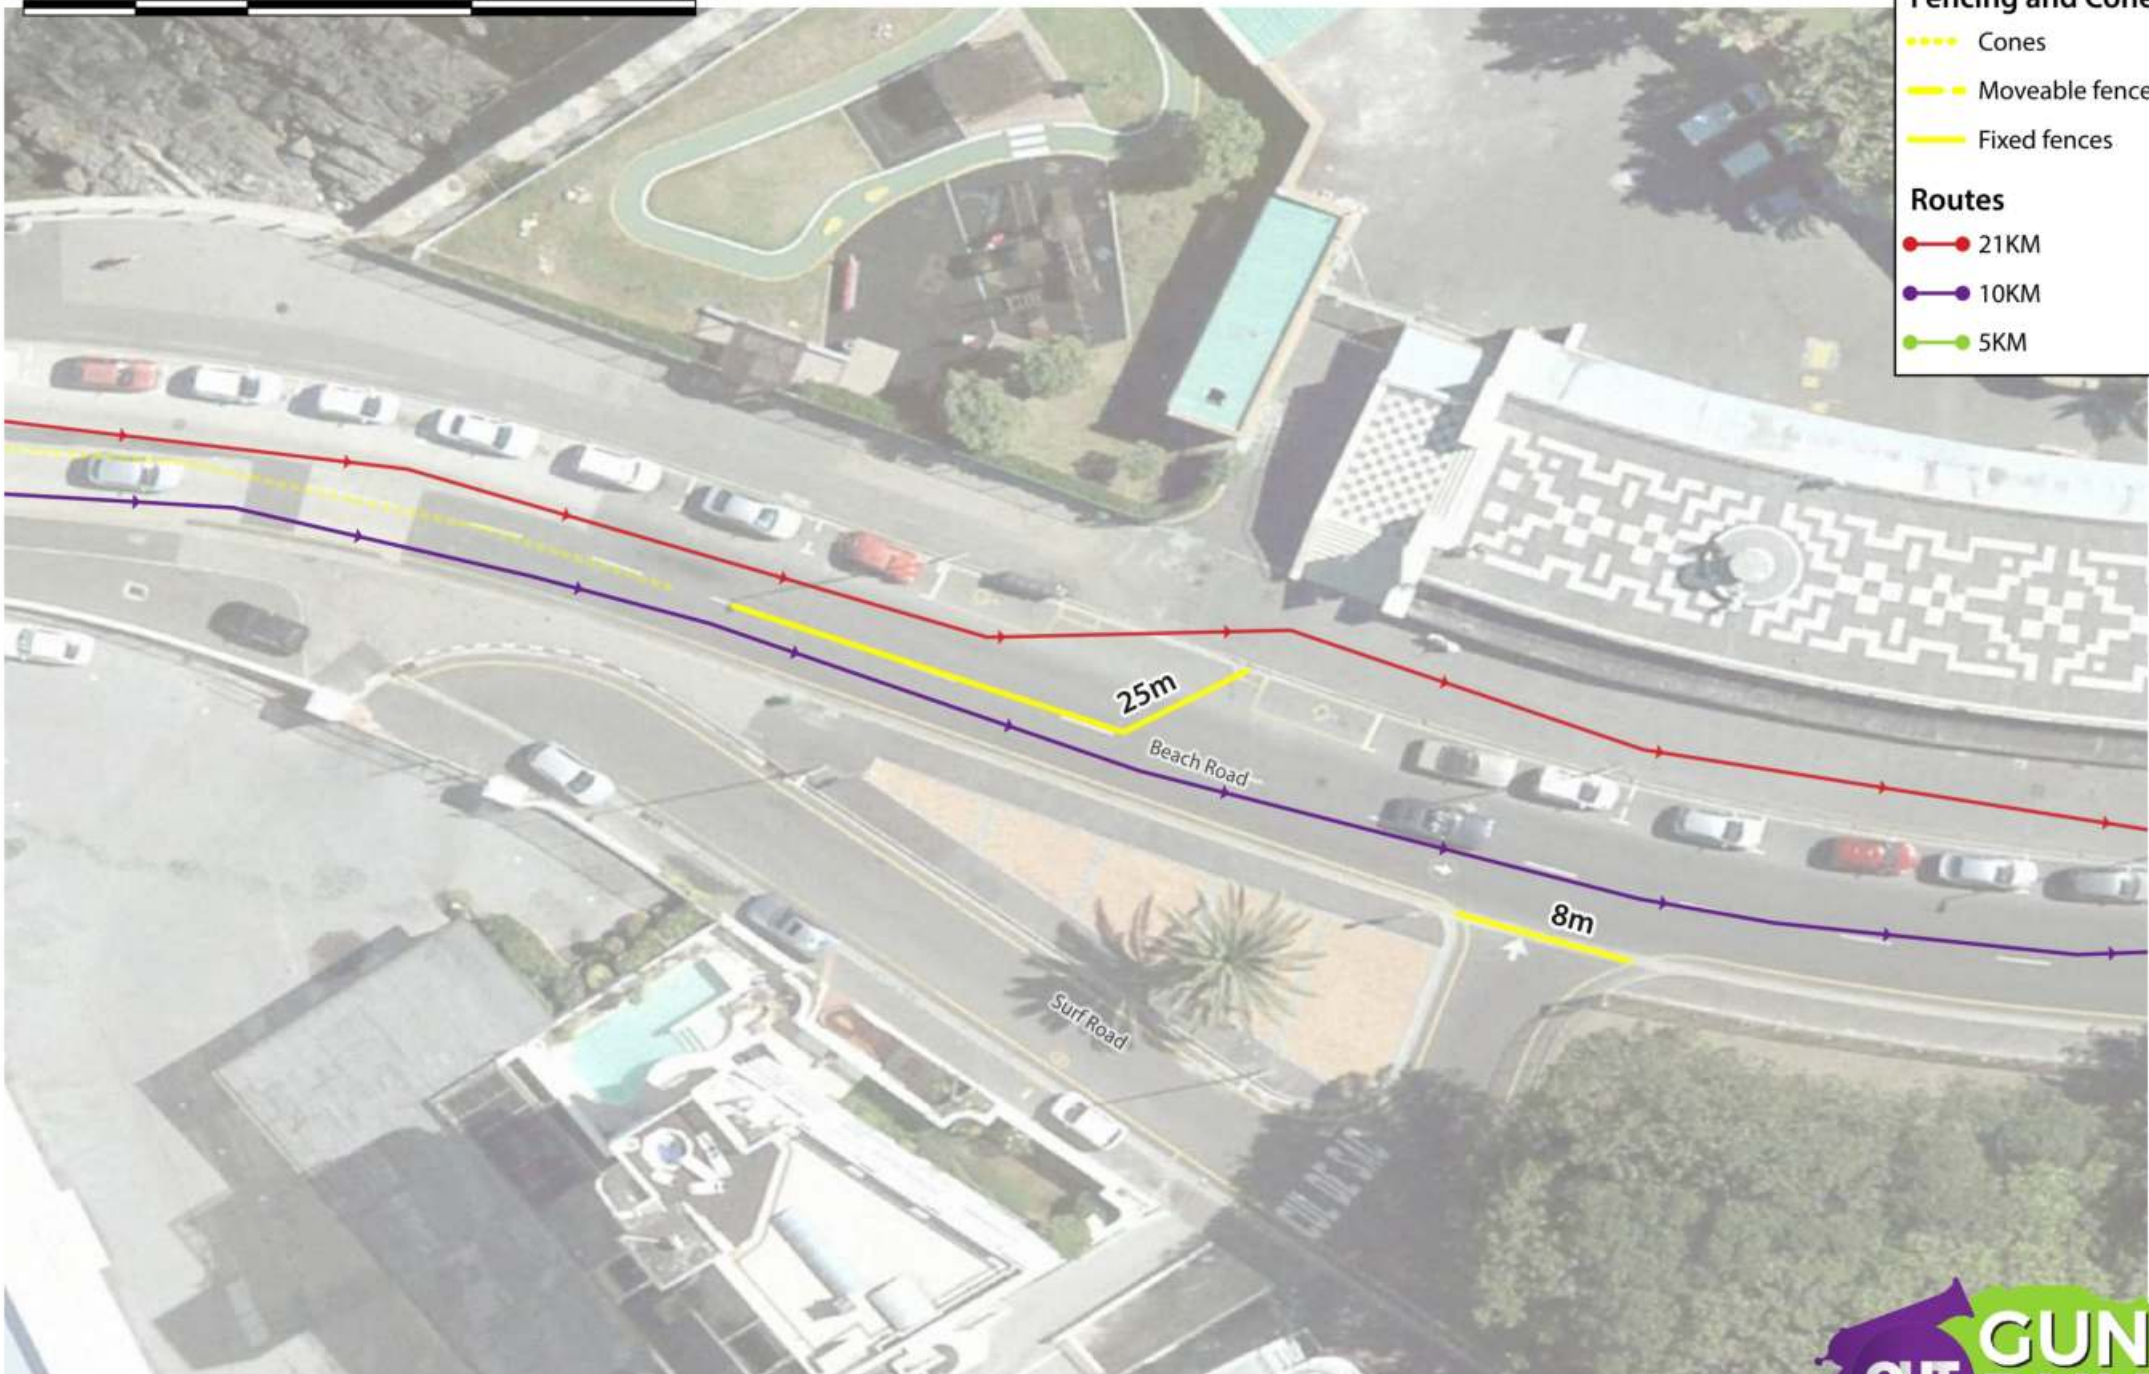

10 0 10 20 m

**Fencing and Cones**

- Cones
- Moveable fences
- Fixed fences

**Routes**

- 21KM
- 10KM
- 5KM

FENCING: Pavilion Food Court

Sunday, 20 October 2019

10 0 10 20 m

**Fencing and Cones**

- ..... Cones
- - - - Moveable fences
- Fixed fences

**Routes**

- 21KM
- 10KM
- 5KM

FENCING: Beach & Clarens

Sunday, 20 October 2019

10 0 10 20 m

**Fencing and Cones**

- Cones
- Moveable fences
- Fixed fences

**Routes**

- 21KM
- 10KM
- 5KM

10 0 10 20 m

**FENCING: Queens Road Circle**

Sunday, 20 October 2019

20 0 20 40 m

**Fencing and Cones**

- ..... Cones
- Moveable fences
- Fixed fences

**Routes**

- 21KM
- 10KM
- 5KM

**FENCING: Lower Kloof Road parking lot**

Sunday, 20 October 2019

40 0 40 80 m

**Fencing and Cones**

- Cones
- Moveable fences
- Fixed fences