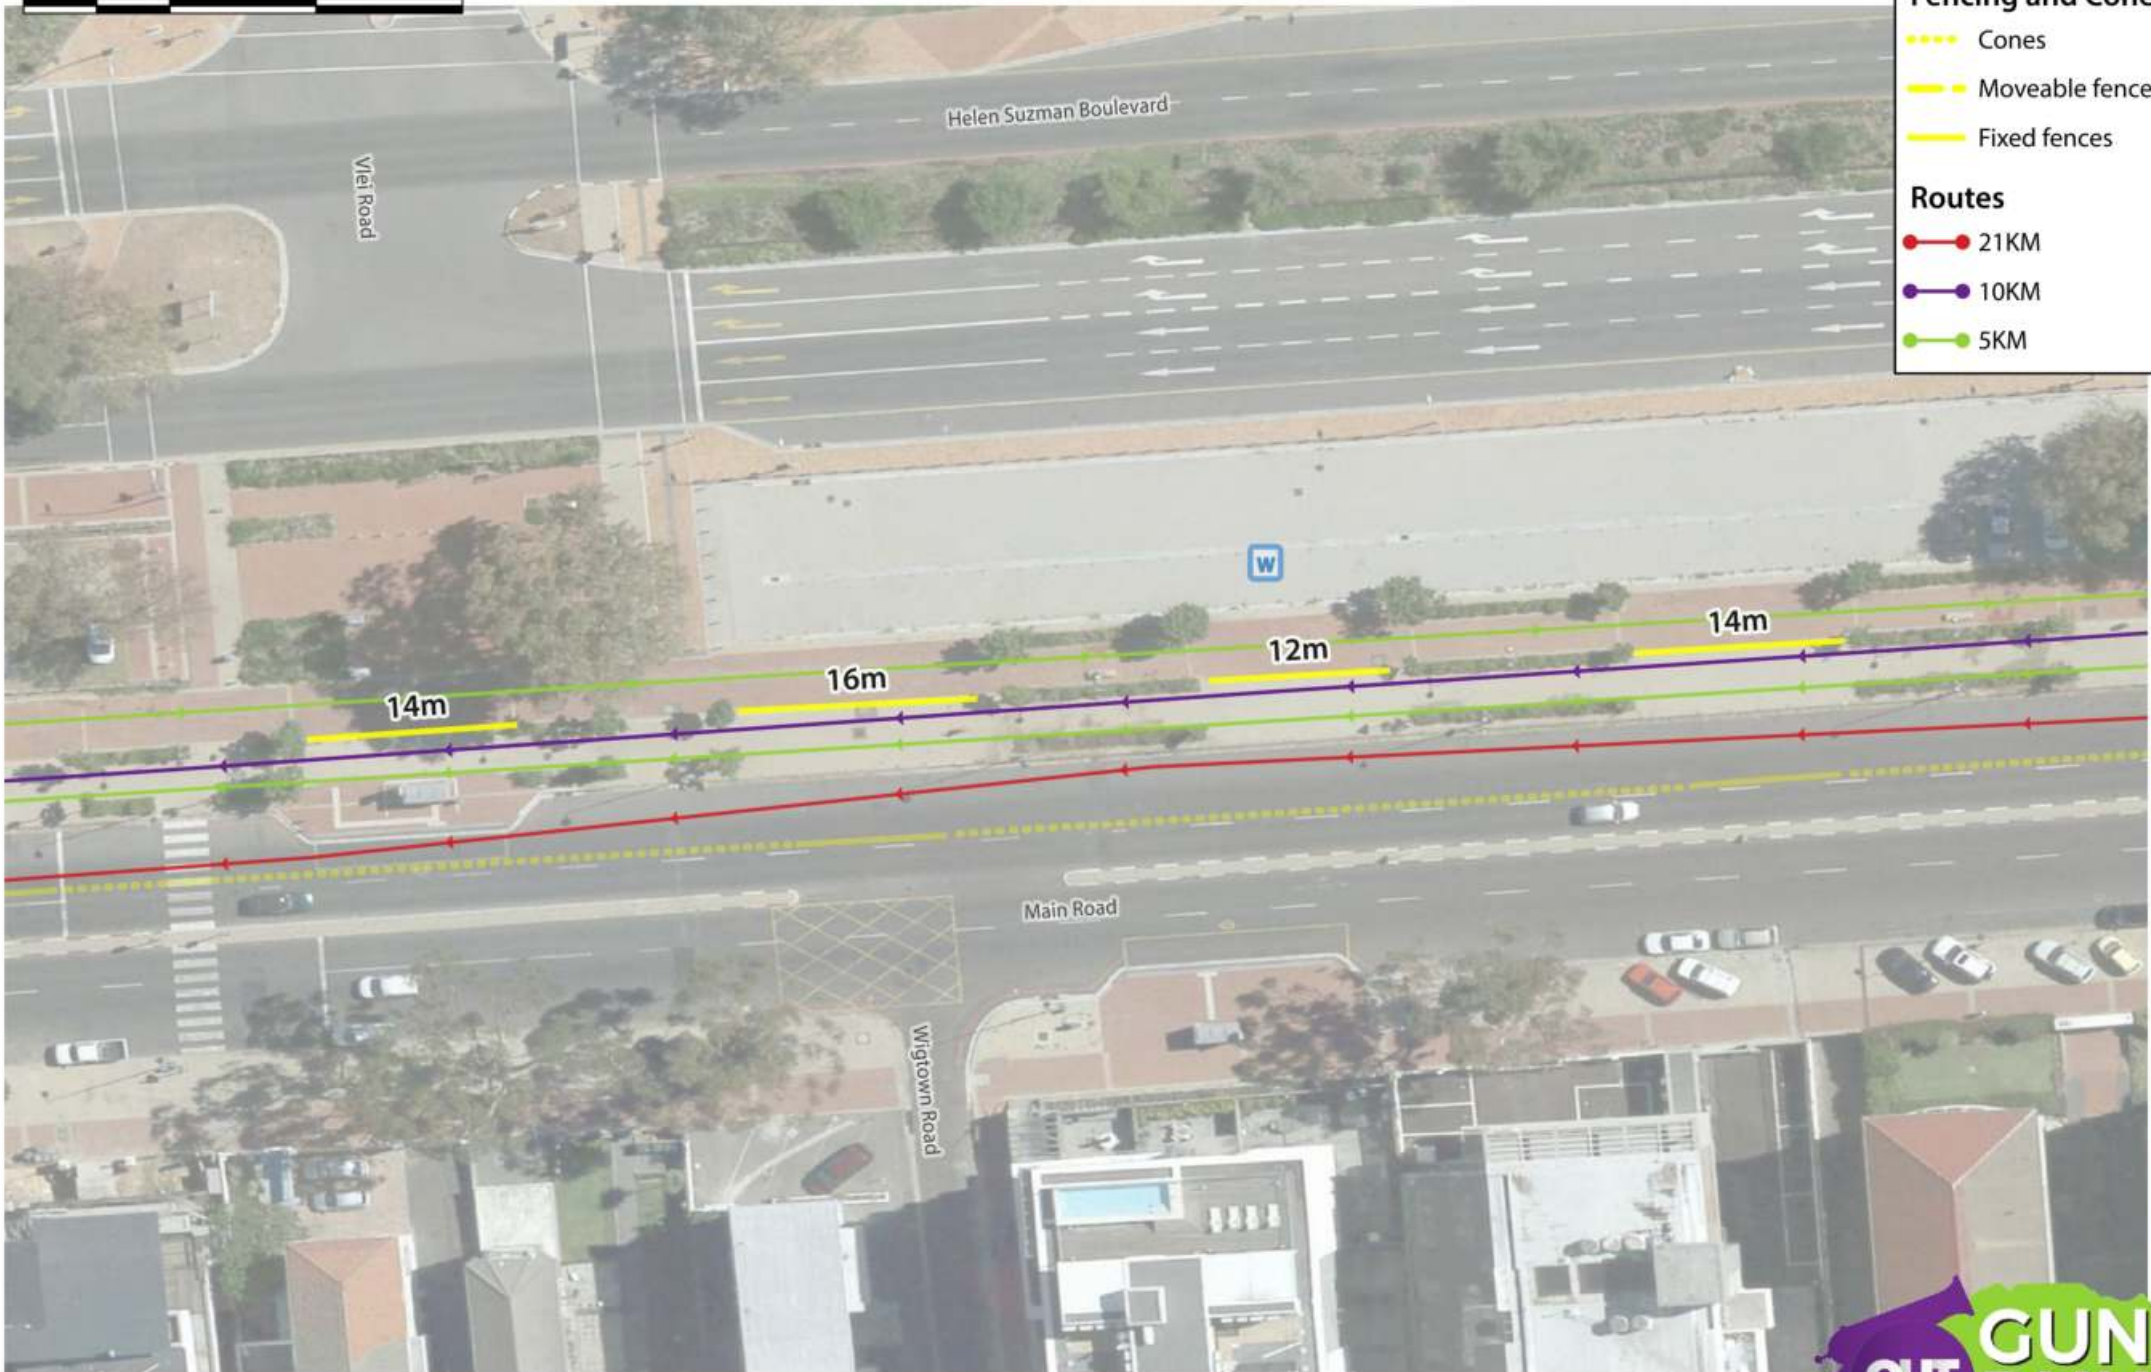

- ..... Cones
- Moveable fences
- Fixed fences

**Routes**

- 21KM
- 10KM
- 5KM

FENCING: Corner of Beach & Fritz Sonnenberg

Sunday, 20 October 2019

30 0 30 60 m

**Fencing and Cones**

- ..... Cones
- Moveable fences
- Fixed fences

**Routes**

- 21KM
- 10KM
- 5KM

FENCING: Underpass

Sunday, 20 October 2019

**Fencing and Cones**

- ..... Cones
- Moveable fences
- Fixed fences

**Routes**

- 21KM
- 10KM
- 5KM

10 0 10 20 m

**Fencing and Cones**

- ..... Cones
- - - - Moveable fences
- Fixed fences

**Routes**

- 21KM
- 10KM
- 5KM

**FENCING: Fan Walk by Vlei Road**

Sunday, 20 October 2019

20 0 20 40 m

**Fencing and Cones**

- ..... Cones
- Moveable fences
- Fixed fences

**Routes**

- 21KM
- 10KM
- 5KM

**FENCING: Three Anchor Bay Boulevard**

Sunday, 20 October 2019

**Fencing and Cones**

- Cones
- Moveable fences
- Fixed fences