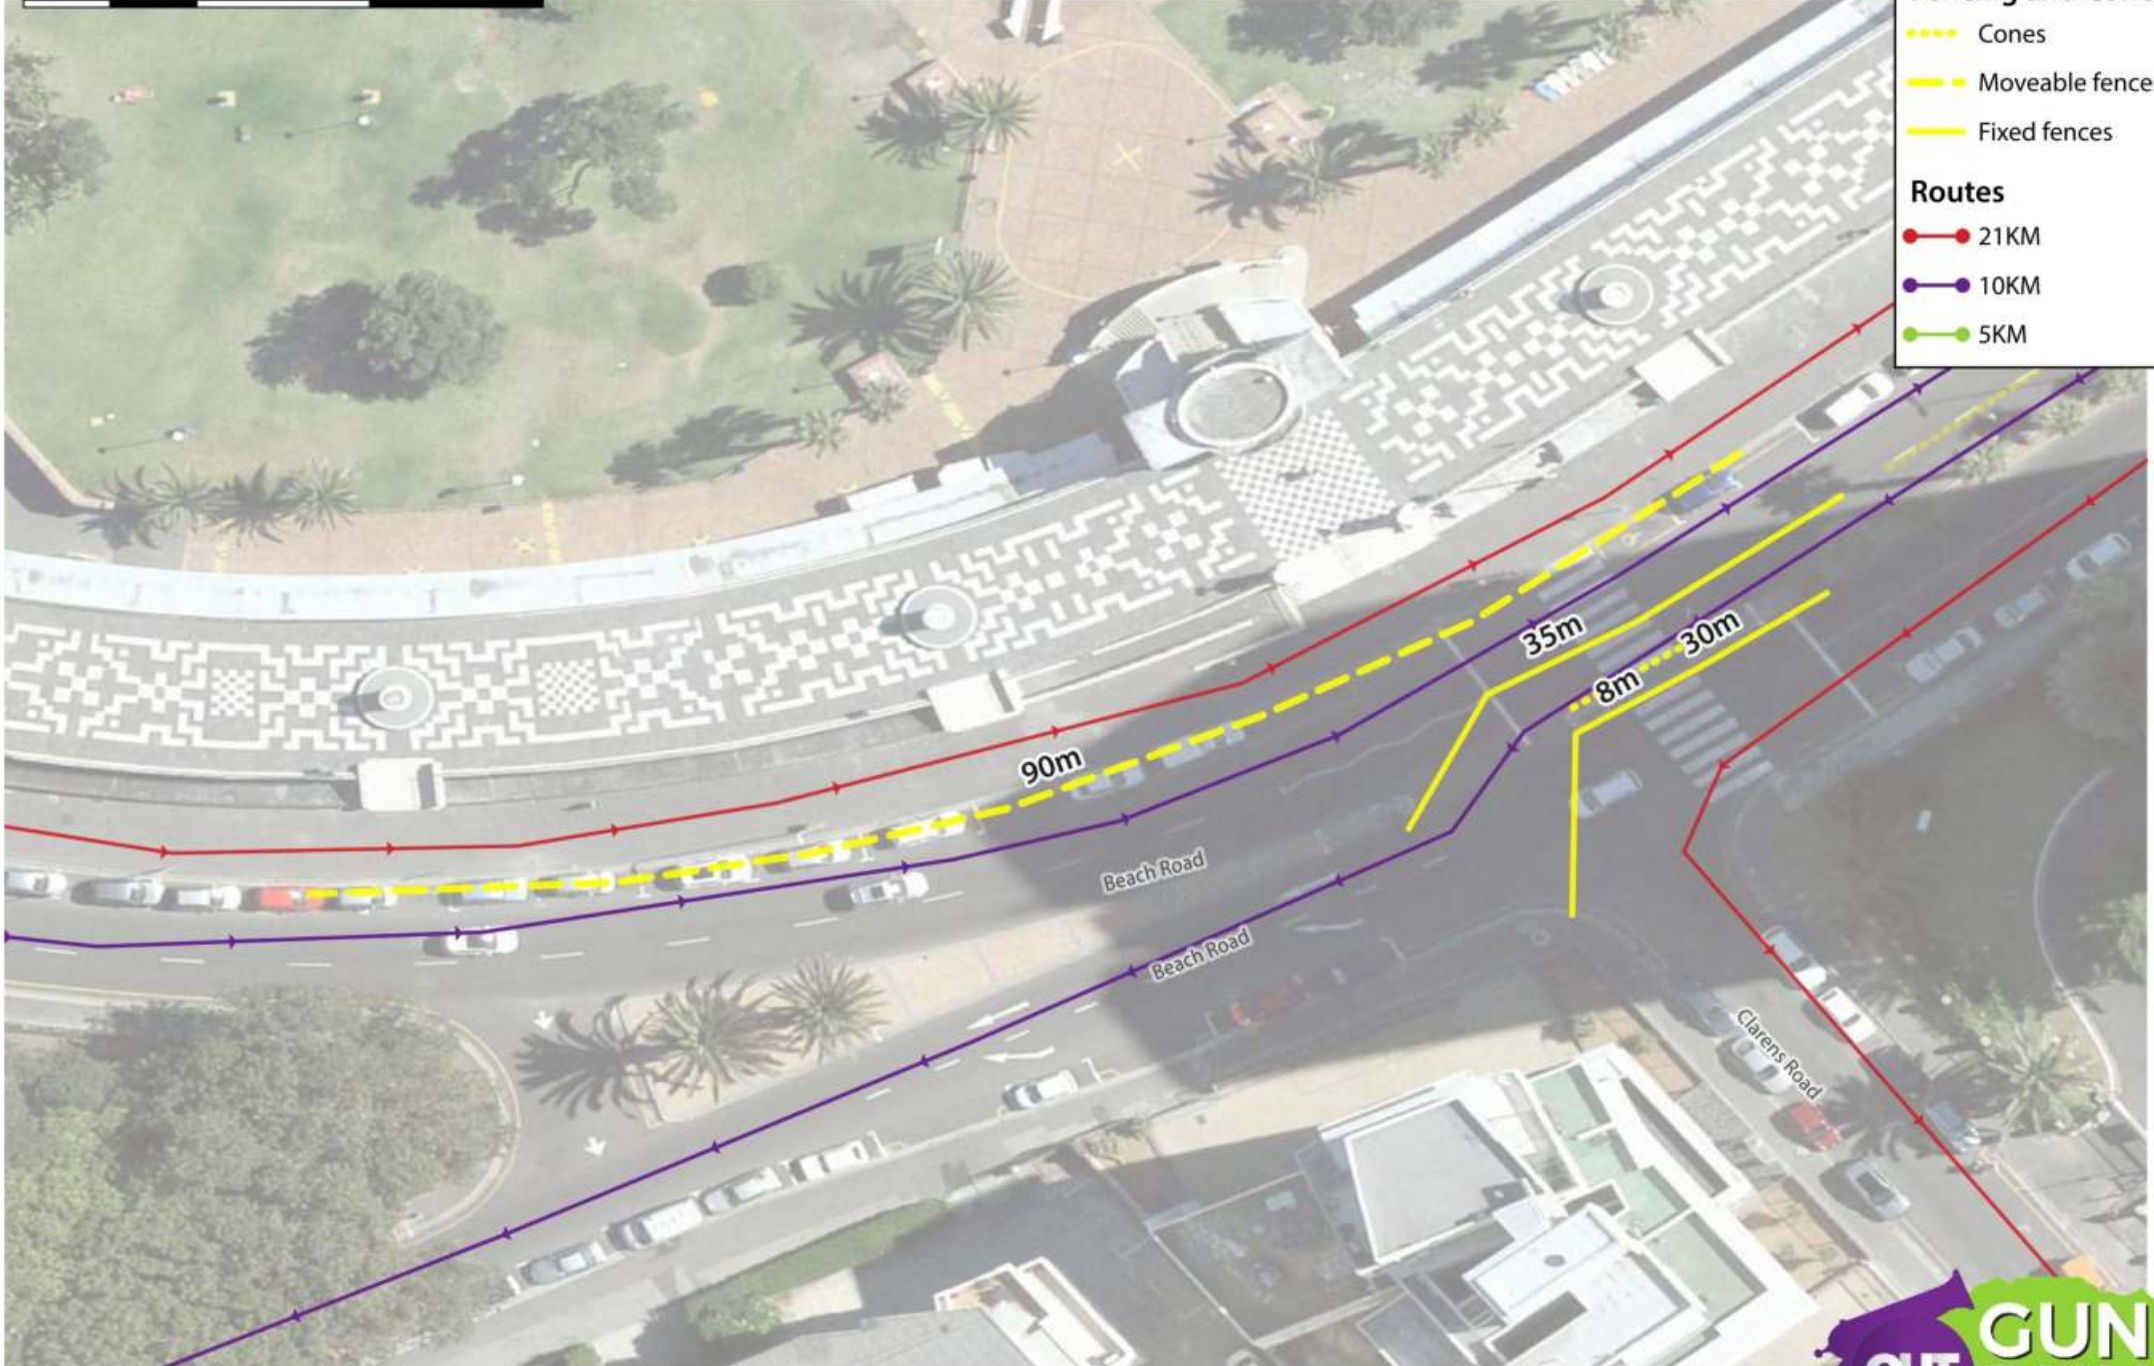

**Routes**

- 21KM
- 10KM
- 5KM

**Fencing and Cones**

- ..... Cones
- Moveable fences
- Fixed fences

**Routes**

- 21KM
- 10KM
- 5KM

**FENCING: Beach & Beach**

Sunday, 20 October 2019

10 0 10 20 m

**Fencing and Cones**

- Cones
- Moveable fences
- Fixed fences

**Routes**

- 21KM
- 10KM
- 5KM

FENCING: Pavilion Food Court

Sunday, 20 October 2019

10 0 10 20 m

**Fencing and Cones**

- ..... Cones
- - - - Moveable fences
- Fixed fences

**Routes**

- 21KM
- 10KM
- 5KM

FENCING: Beach & Clarens

Sunday, 20 October 2019

10 0 10 20 m

**Fencing and Cones**

- Cones
- Moveable fences
- Fixed fences

**Routes**

- 21KM
- 10KM
- 5KM

10 0 10 20 m

**FENCING: Queens Road Circle**

Sunday, 20 October 2019

20 0 20 40 m

**Fencing and Cones**