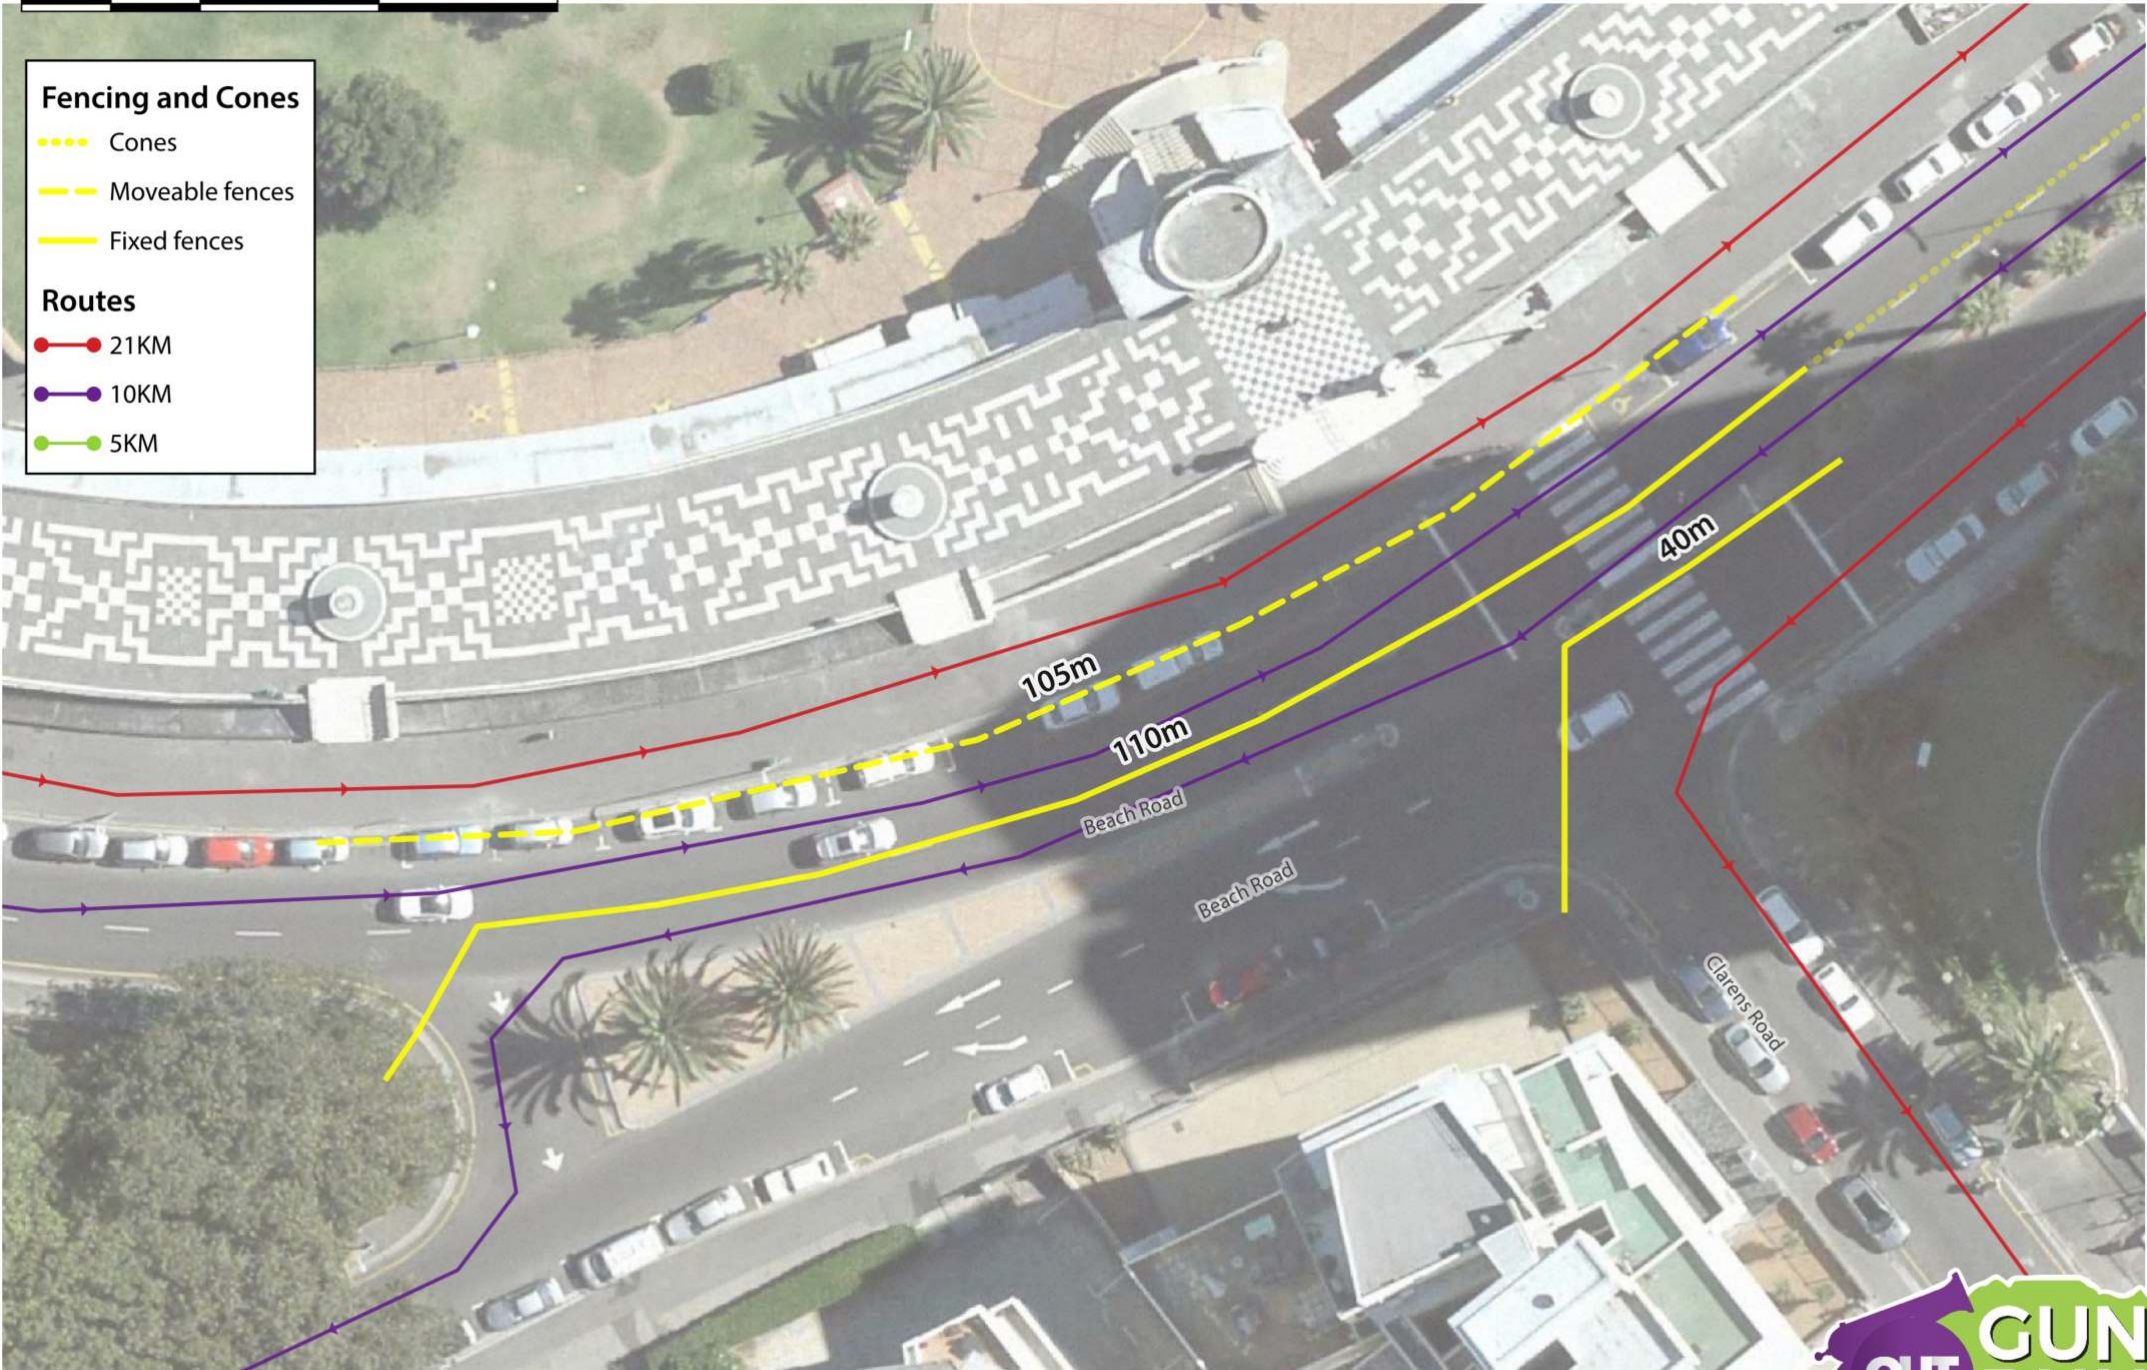

### Routes

- 21KM
- 10KM
- 5KM

**Fencing and Cones**

- ..... Cones
- - - - Moveable fences
- Fixed fences

**Routes**

- 21KM
- 10KM
- 5KM

### Routes

- 21KM
- 10KM
- 5KM

FENCING: Queens Road Circle

Sunday, 14 October 2018

REVISION 3.4

**Fencing and Cones**

- ..... Cones
- Moveable fences
- Fixed fences

**Routes**