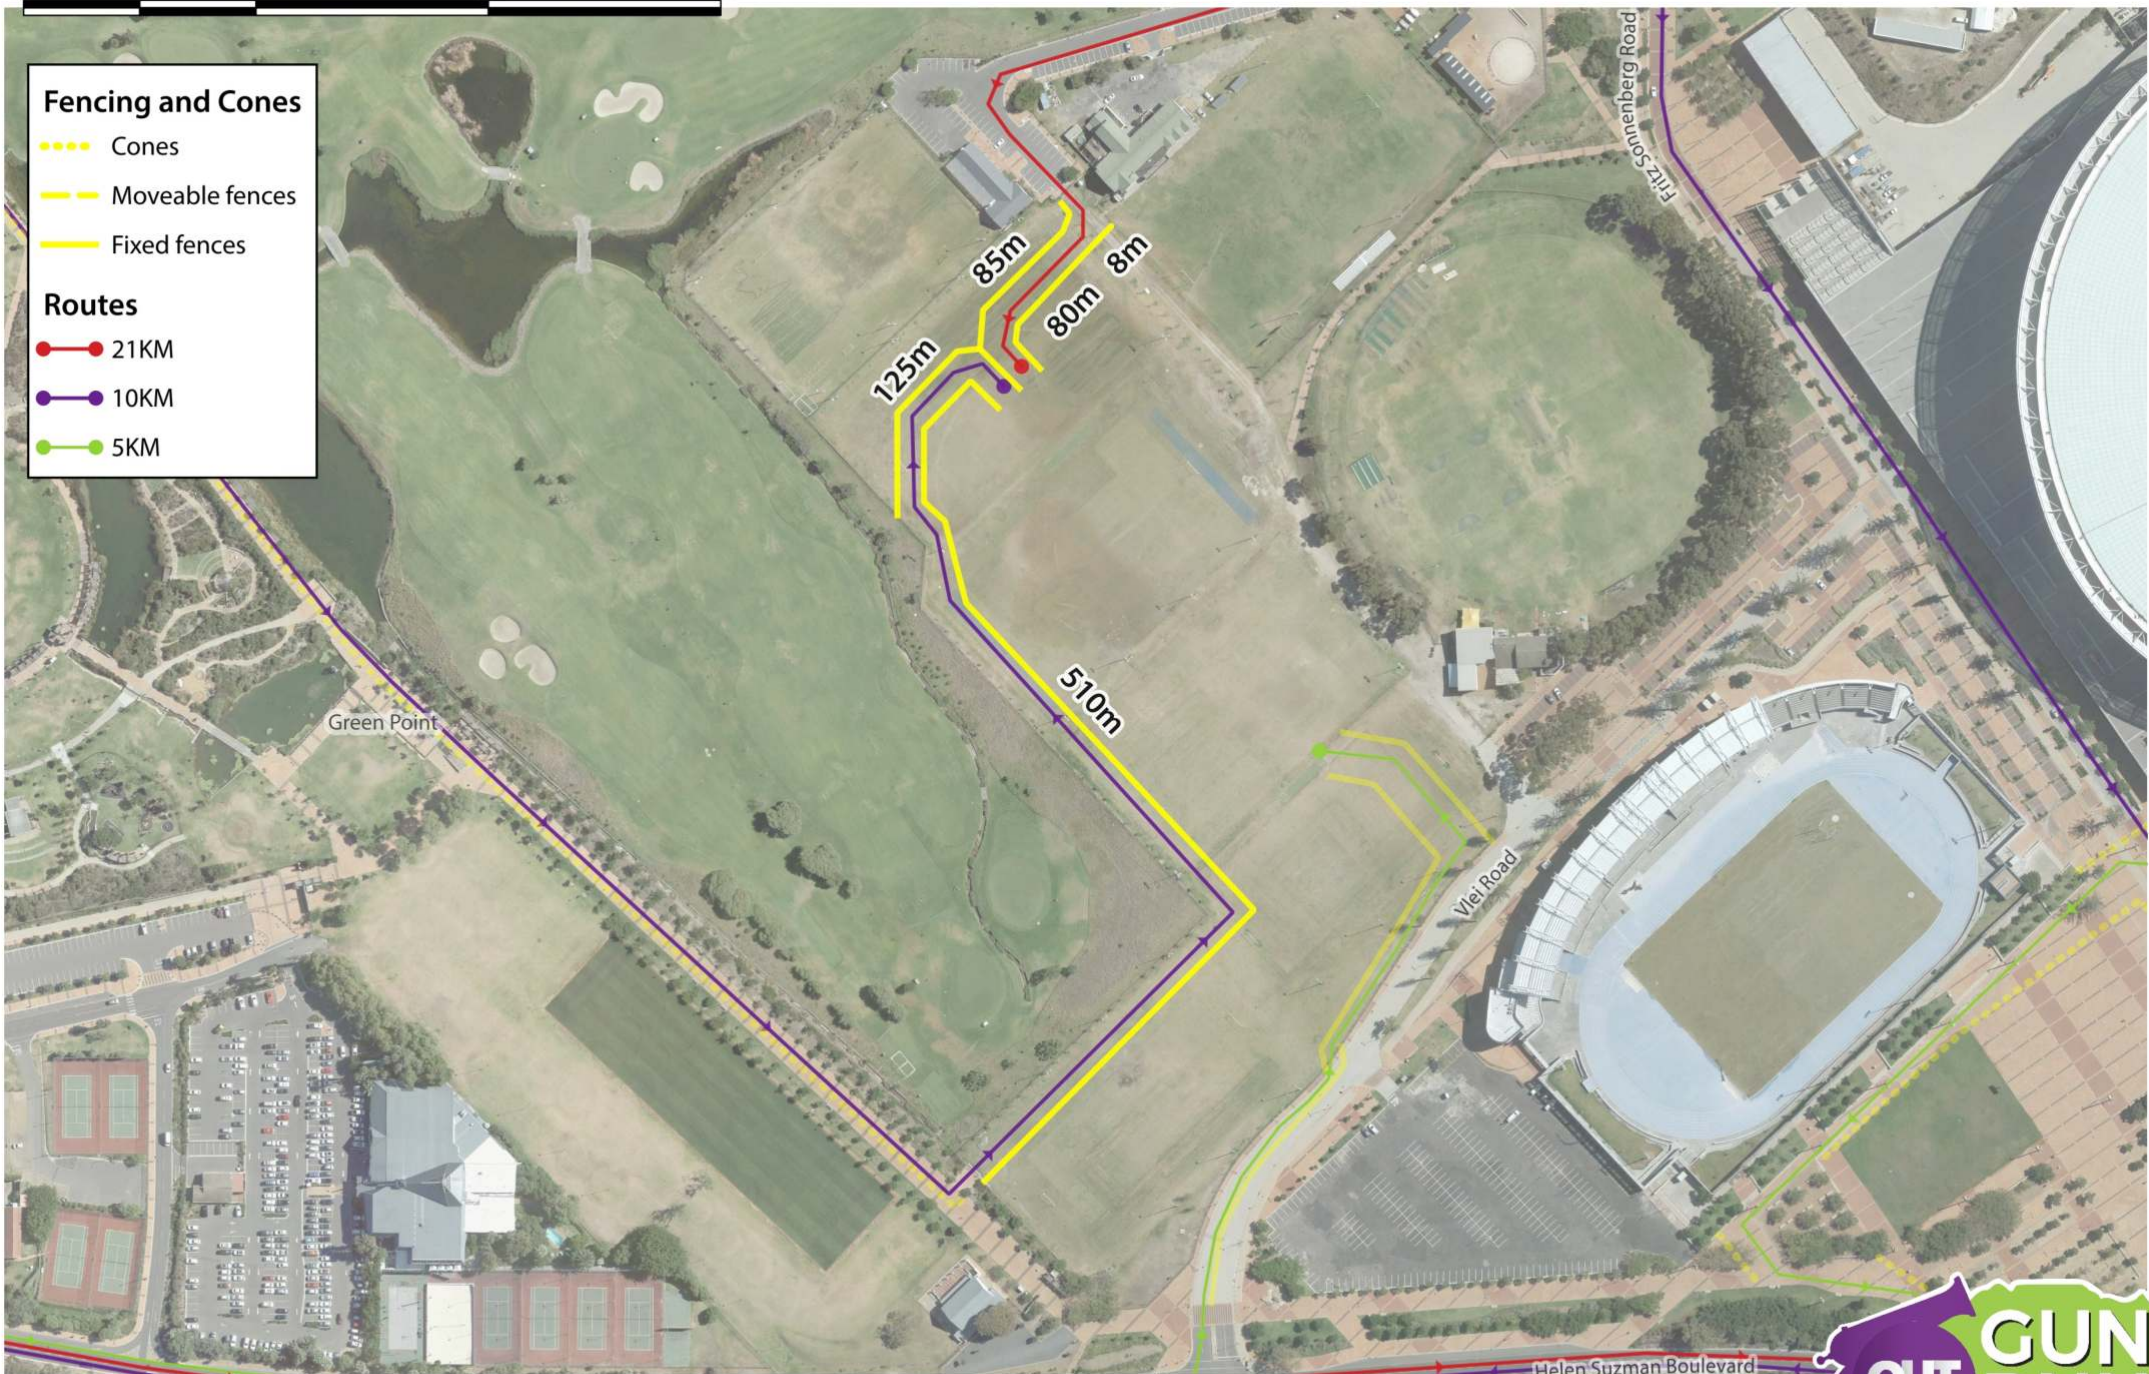

### Routes

- 21KM
- 10KM
- 5KM

### Routes

- 21KM
- 10KM
- 5KM

FENCING: 5KM Finish

Sunday, 14 October 2018

**Fencing and Cones**

- ..... Cones
- - - - Moveable fences
- Fixed fences

**Routes**

- 21KM
- 10KM
- 5KM