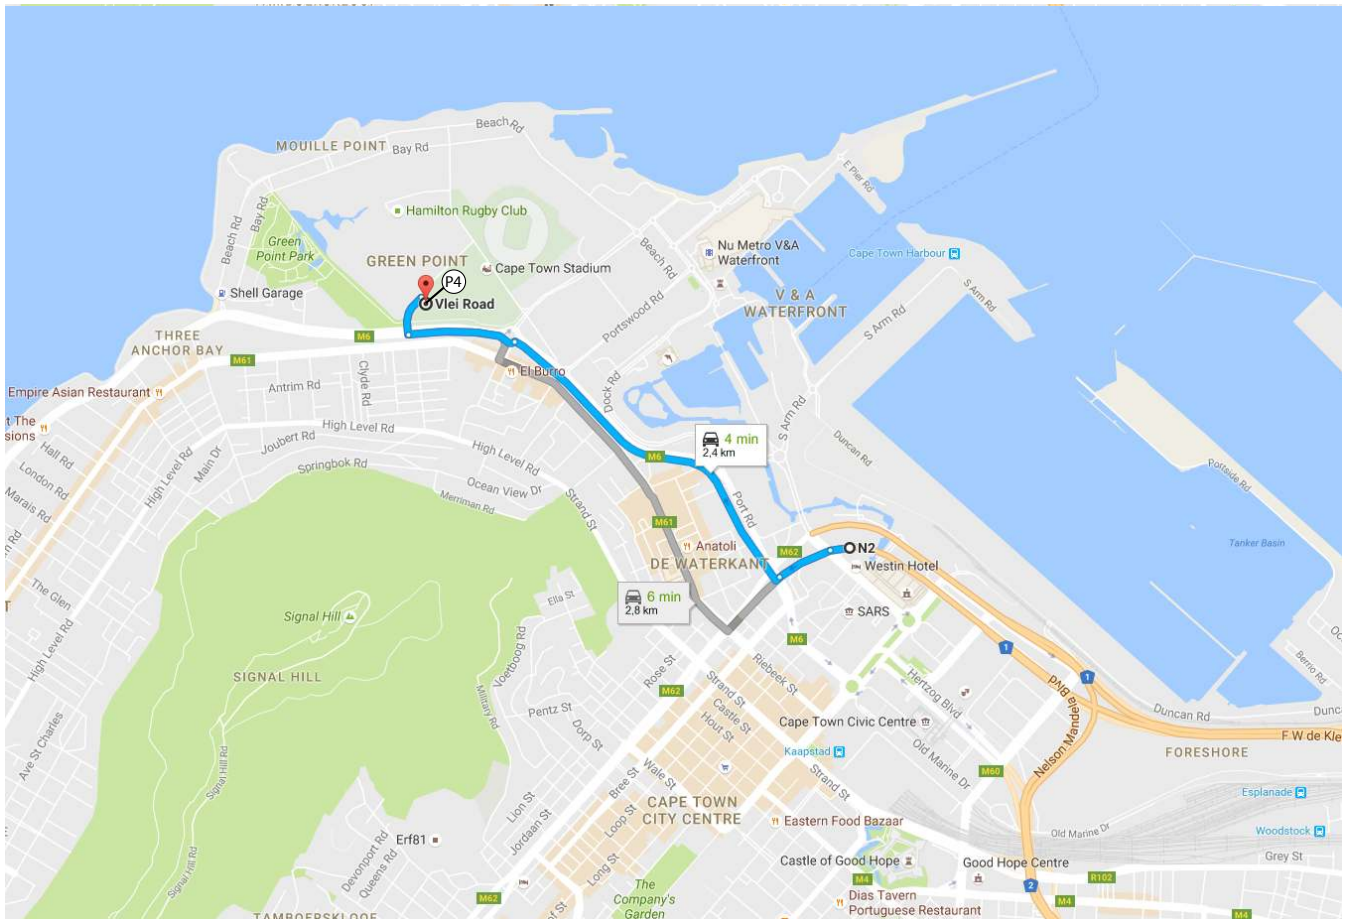

## N1/N2 to P4 Parking, Vlei Road, Green Point

Drive 2.4 km, 4 min

200 m

## N2

Cape Town City Centre, Cape Town, 8000

- ↑ 1. Head west on Nelson Mandela Blvd/N1/N2 towards Walter Sisulu Ave  
79 m
- ↑ 2. Continue onto Buitengracht St/M62  
230 m
- ↗ 3. Turn right onto Helen Suzman Blvd/M6  
1.5 km
- ↻ 4. At the roundabout, take the 2nd exit and stay on Helen Suzman Blvd/M6  
450 m
- ↗ 5. Turn right onto Vlei Road  
170 m
- ↗ 6. Turn right into the parking lot before the athletics stadium  
30 m

## P4, Vlei Road

Green Point, Cape Town, 8051