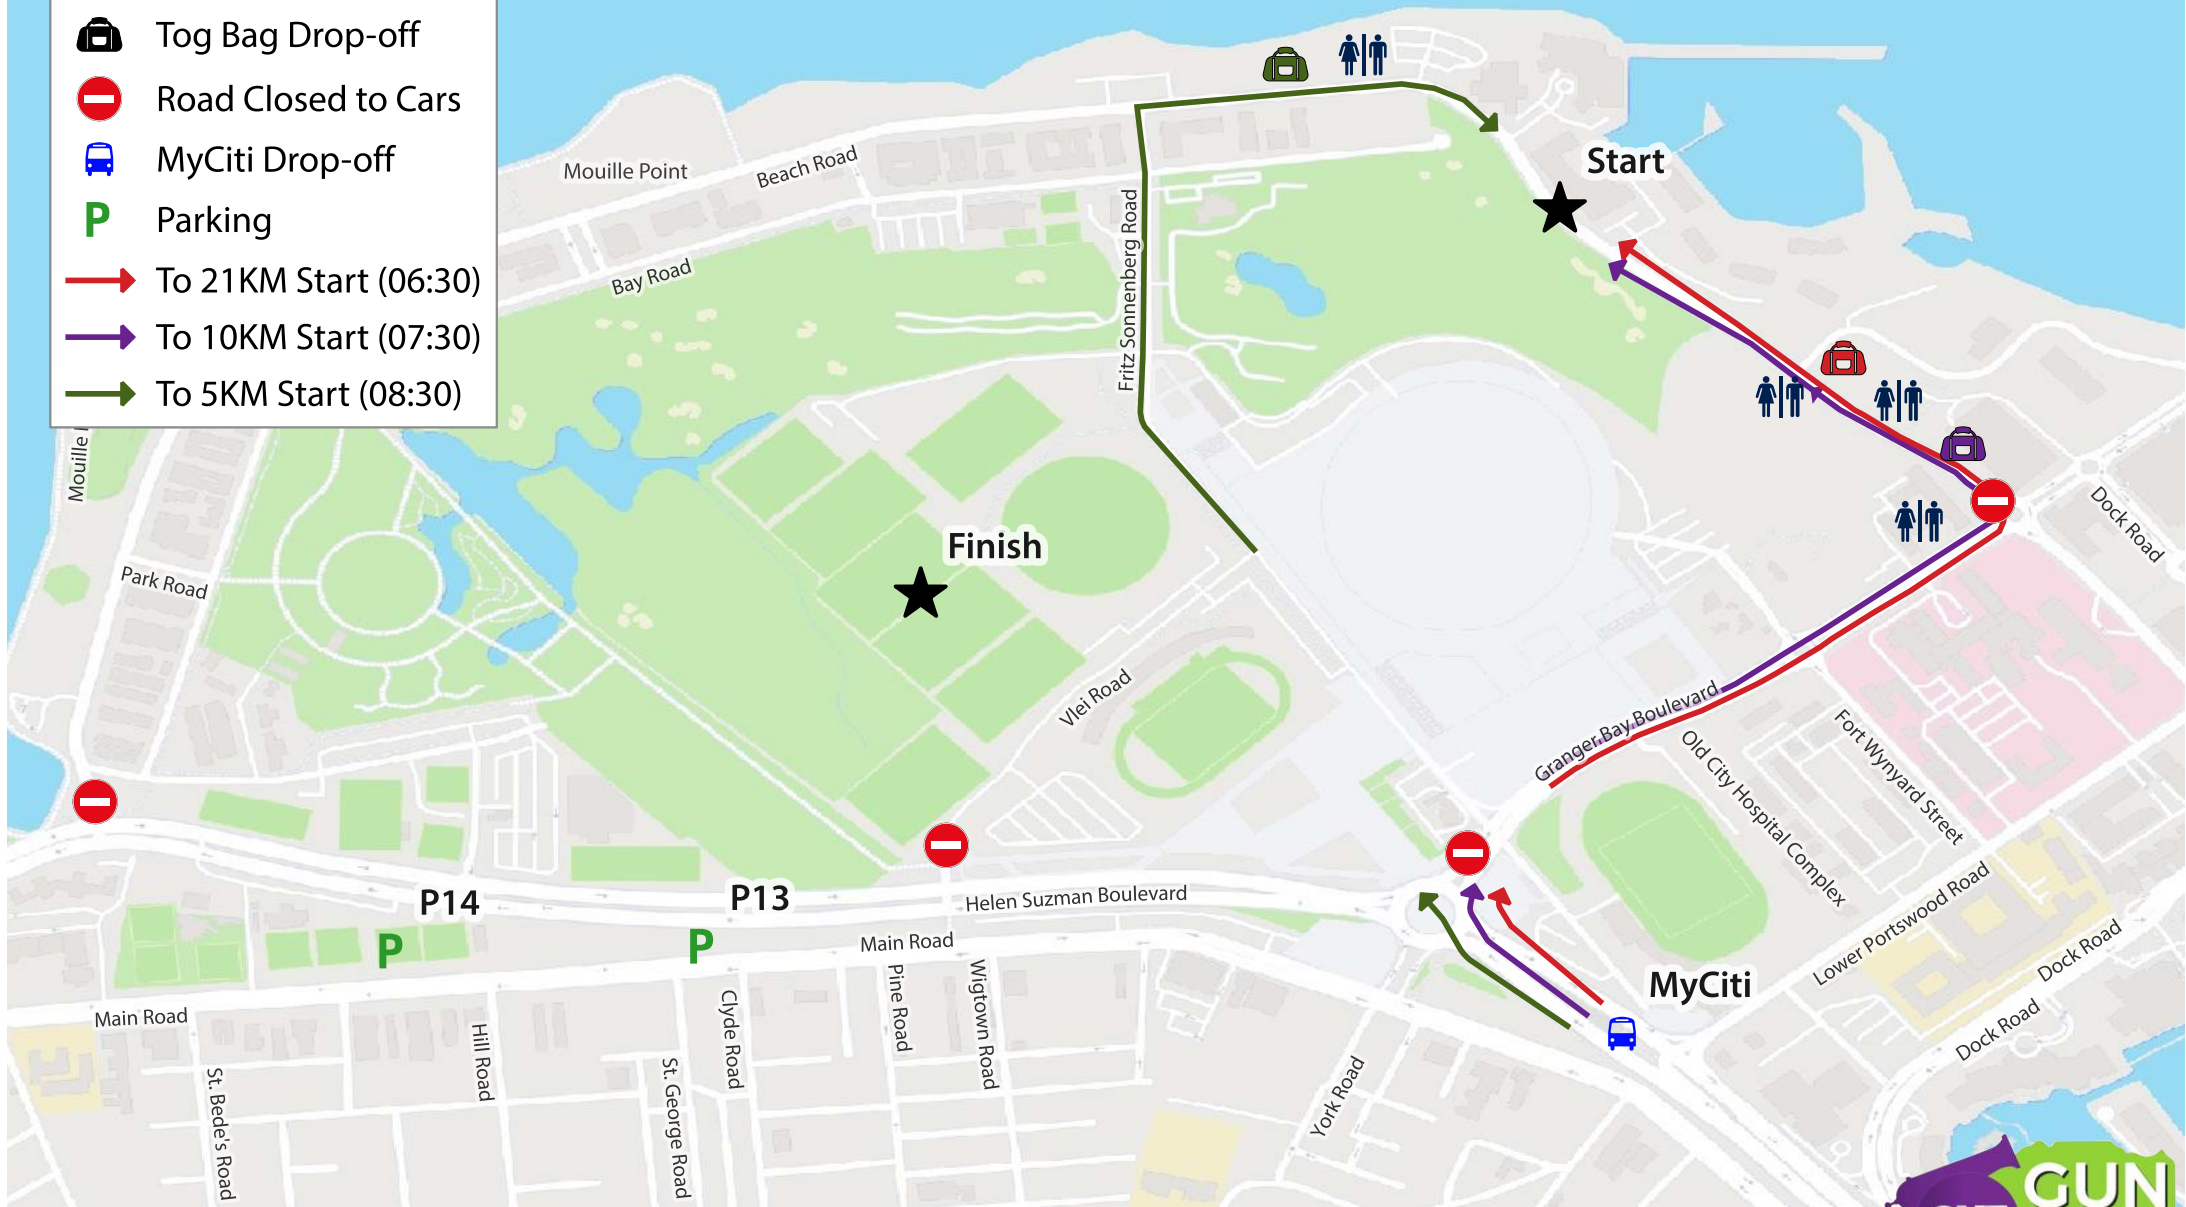

- ★ Start/Finish
- ♂♀ Toilets
- 👜 Tog Bag Drop-off
- 🚫 Road Closed to Cars
- 🚌 MyCiti Drop-off
- P Parking
- ➔ To 21KM Start (06:30)
- ➔ To 10KM Start (07:30)
- ➔ To 5KM Start (08:30)

Directions to Start of Race