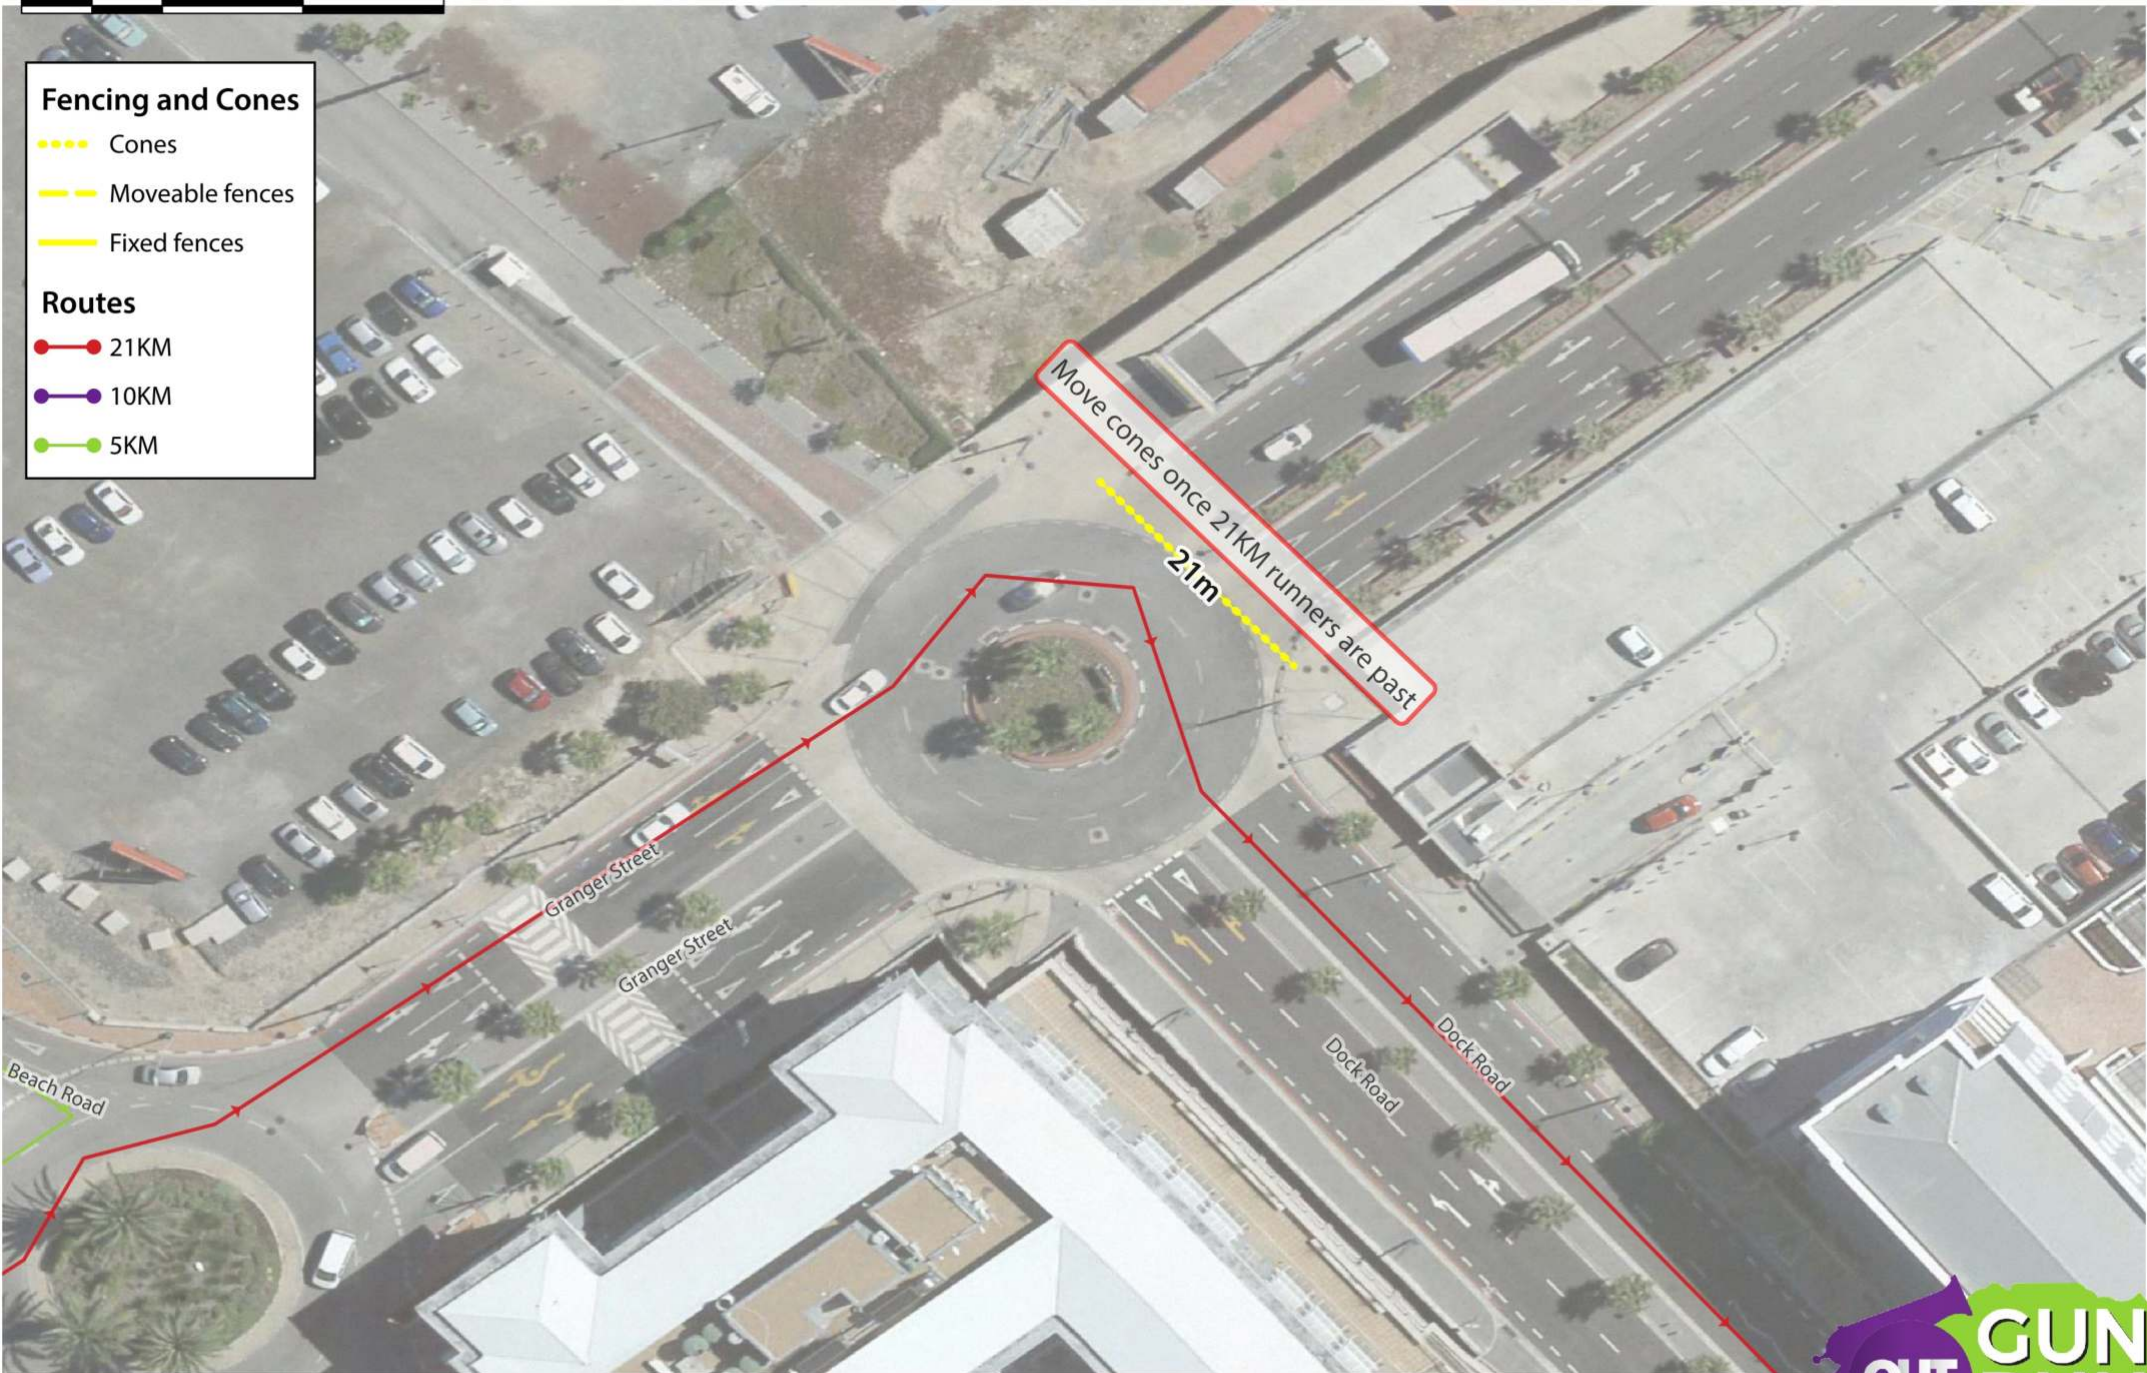

1. **Fencing and Cones**
2. ..... Cones
   - - - - Moveable fences
   - ———— Fixed fences
3. **Routes**
4. ●—● 21KM
   - ●—● 10KM
   - ●—● 5KM