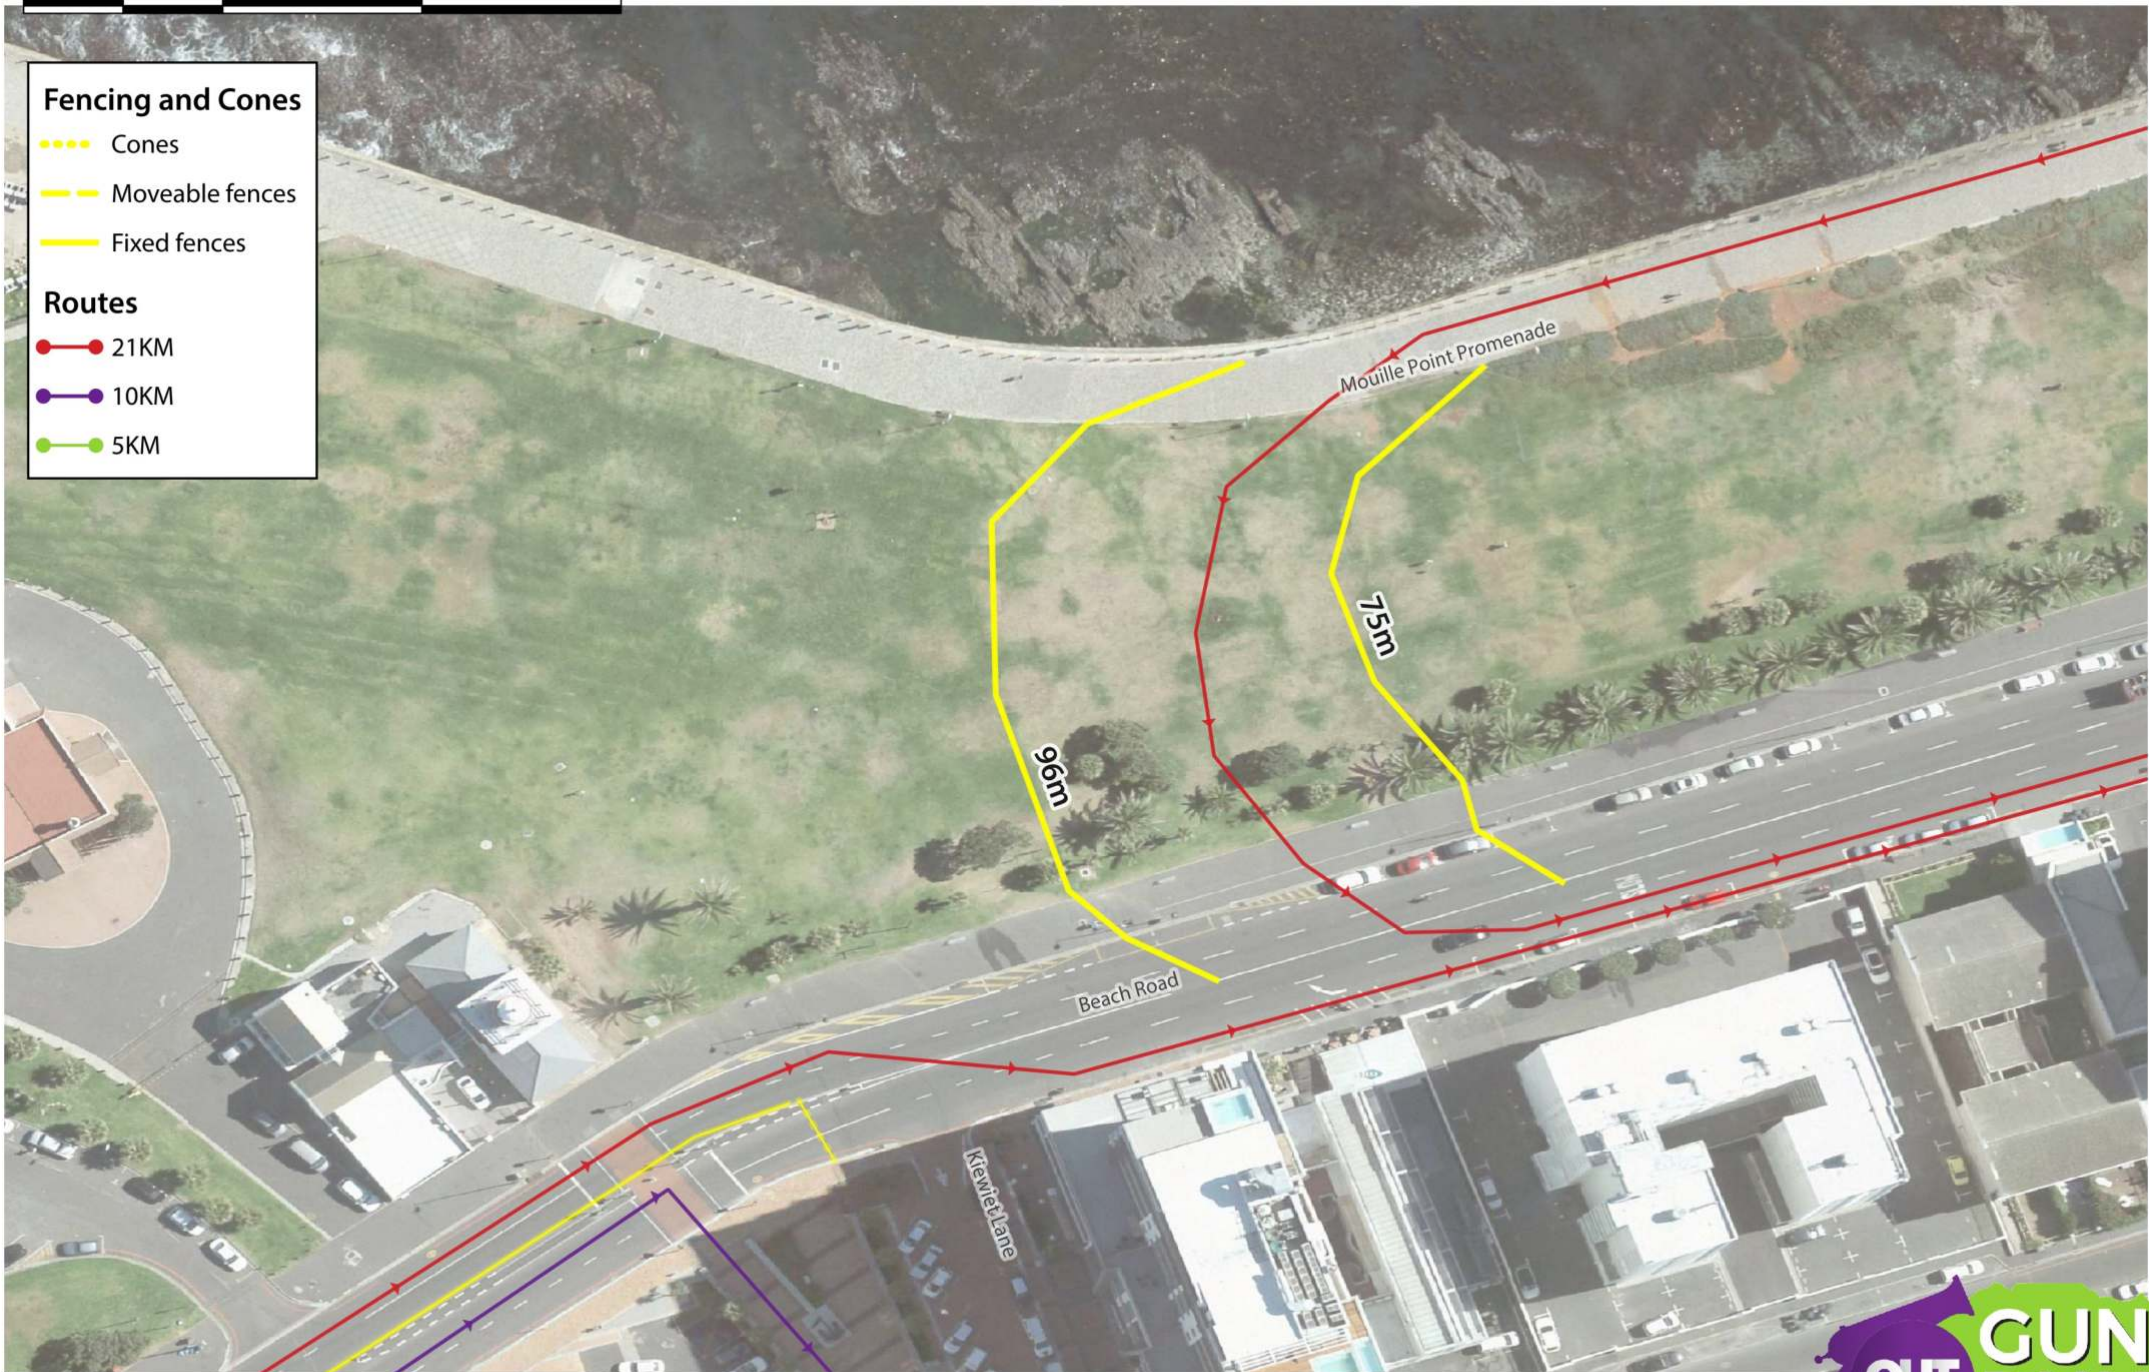

1. **Fencing and Cones**
2. ..... Cones
   - - - - Moveable fences
   - ———— Fixed fences
3. **Routes**
4. ●—● 21KM
   - ●—● 10KM
   - ●—● 5KM