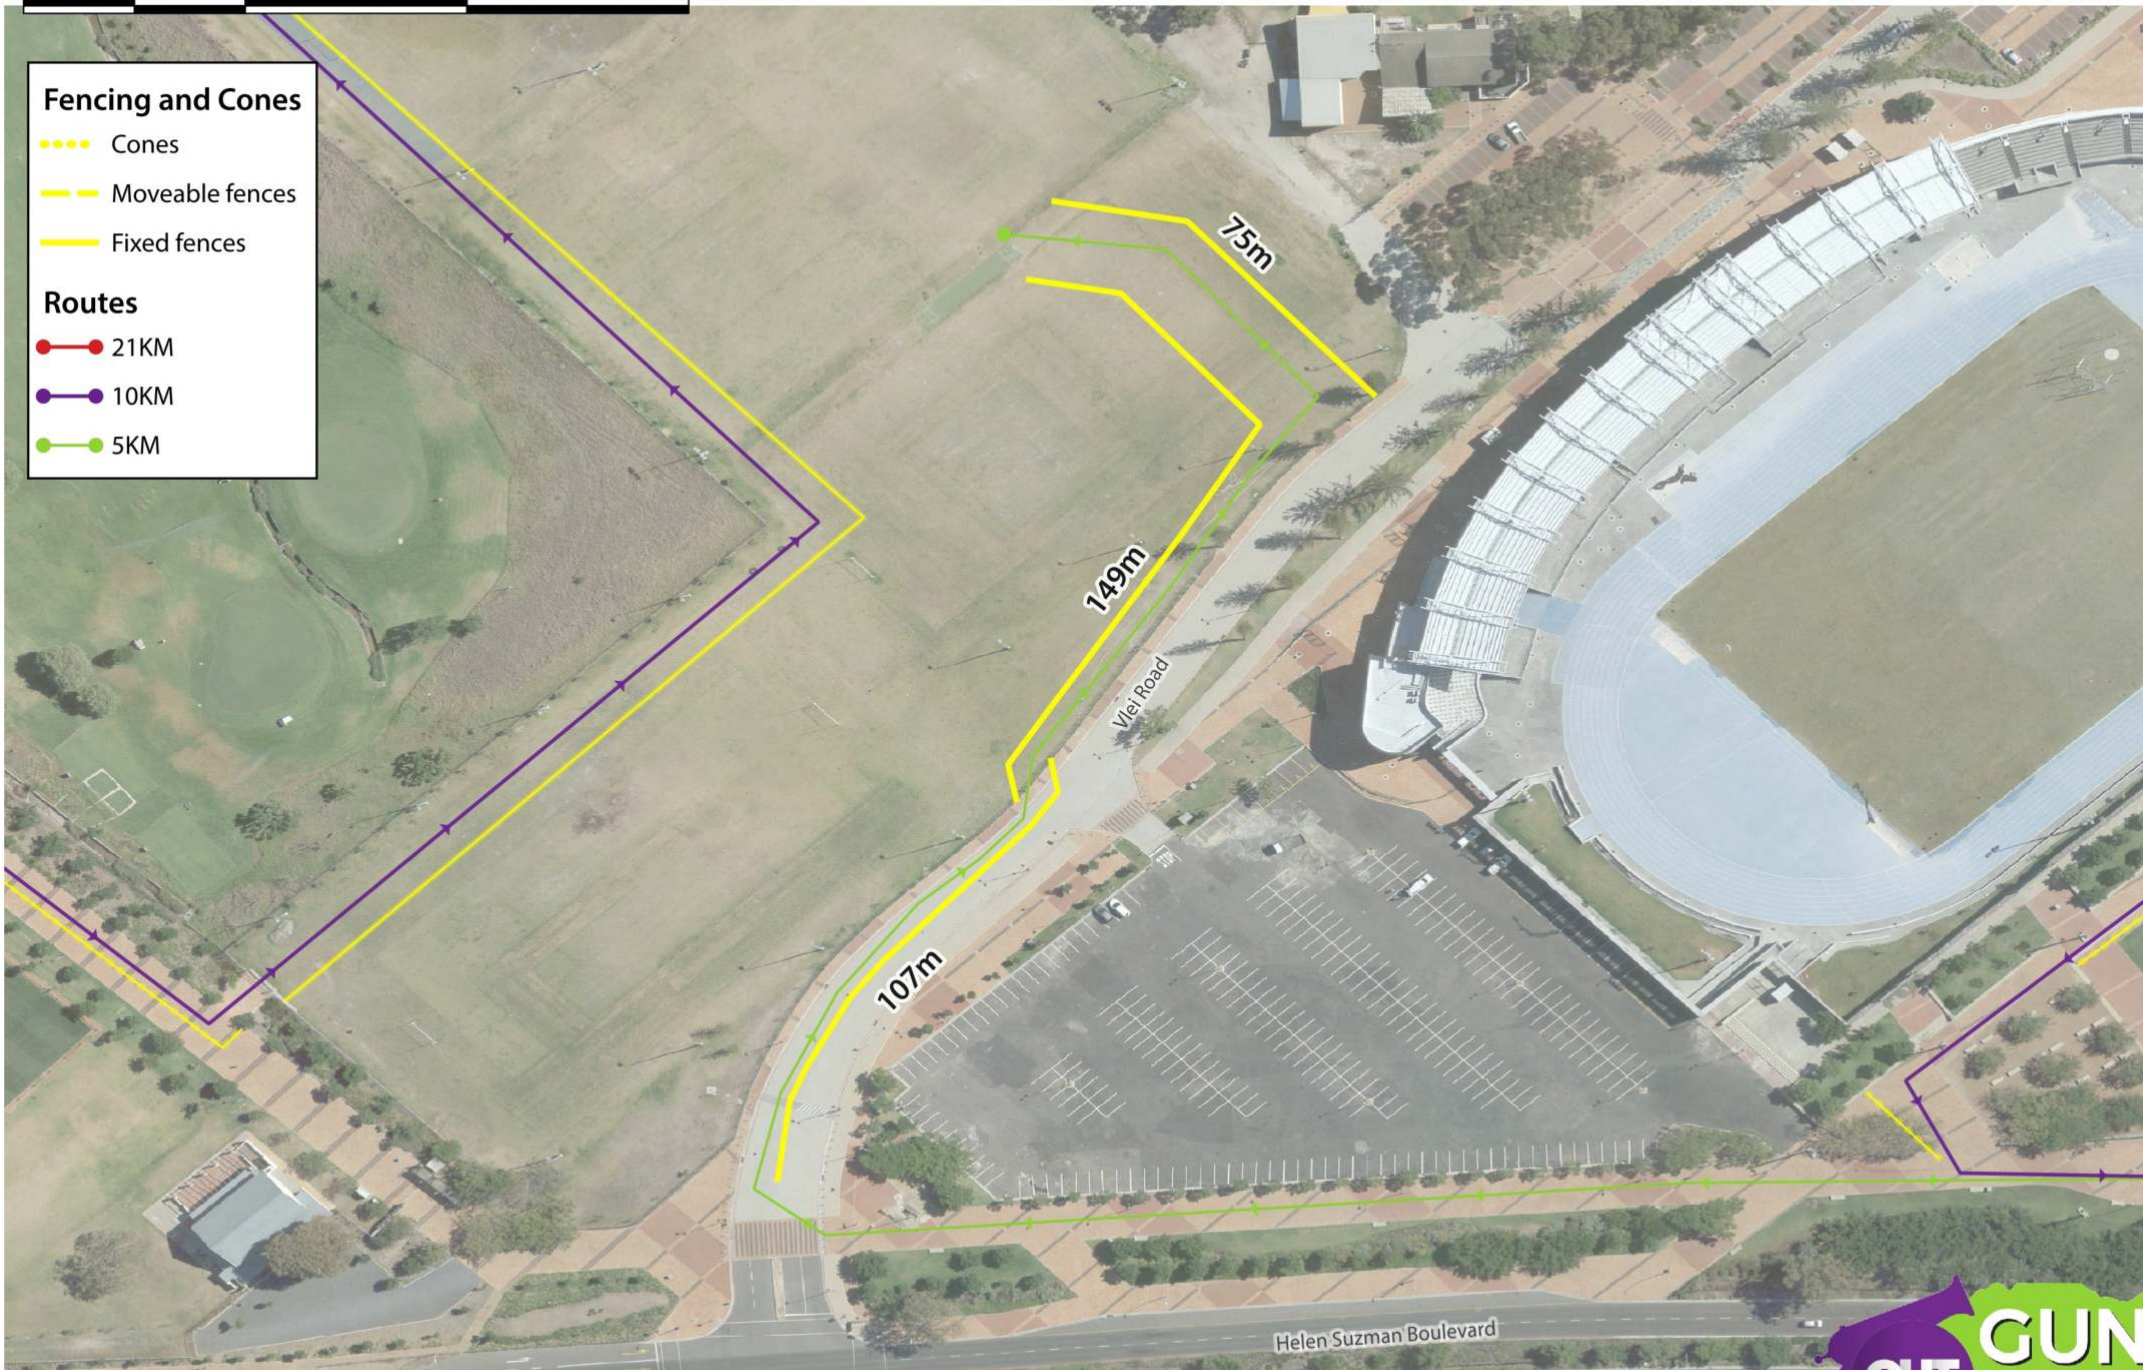

Fencing and Cones

- ..... Cones
- --- Moveable fences
- Fixed fences

Routes

- ●— 21KM
- ●— 10KM
- ●— 5KM