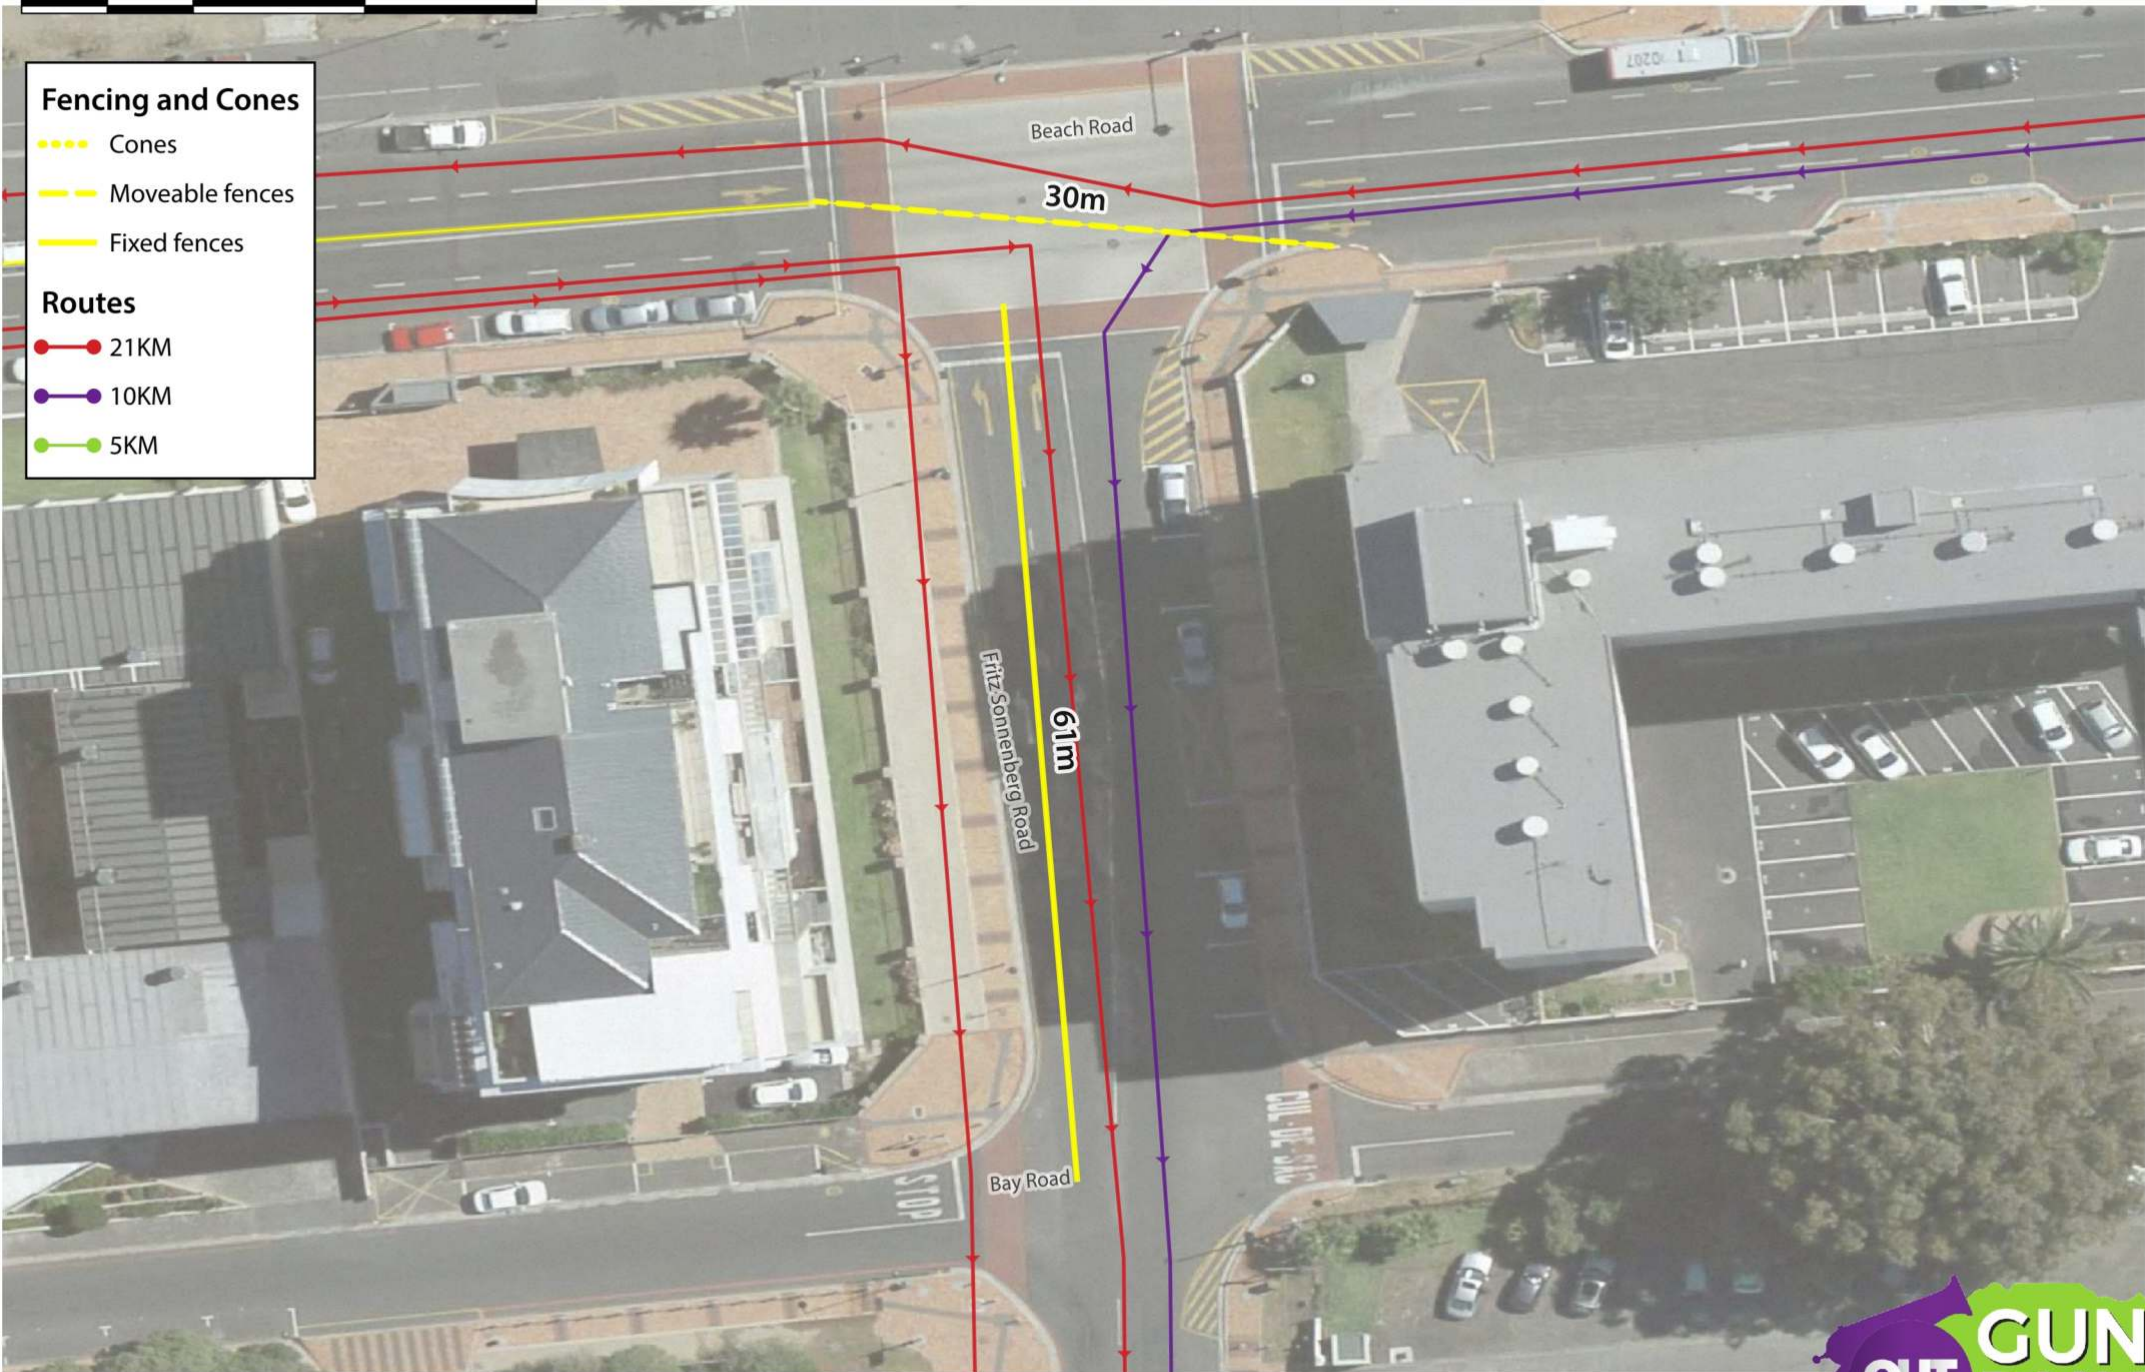

Fencing and Cones

- Cones
- Moveable fences
- Fixed fences

Routes

- 21KM
- 10KM
- 5KM

10 0 10 20 m

FENCING: Corner of Beach & Fritz Sonnenberg

Sunday, 20 October 2019

REVISION 1.0