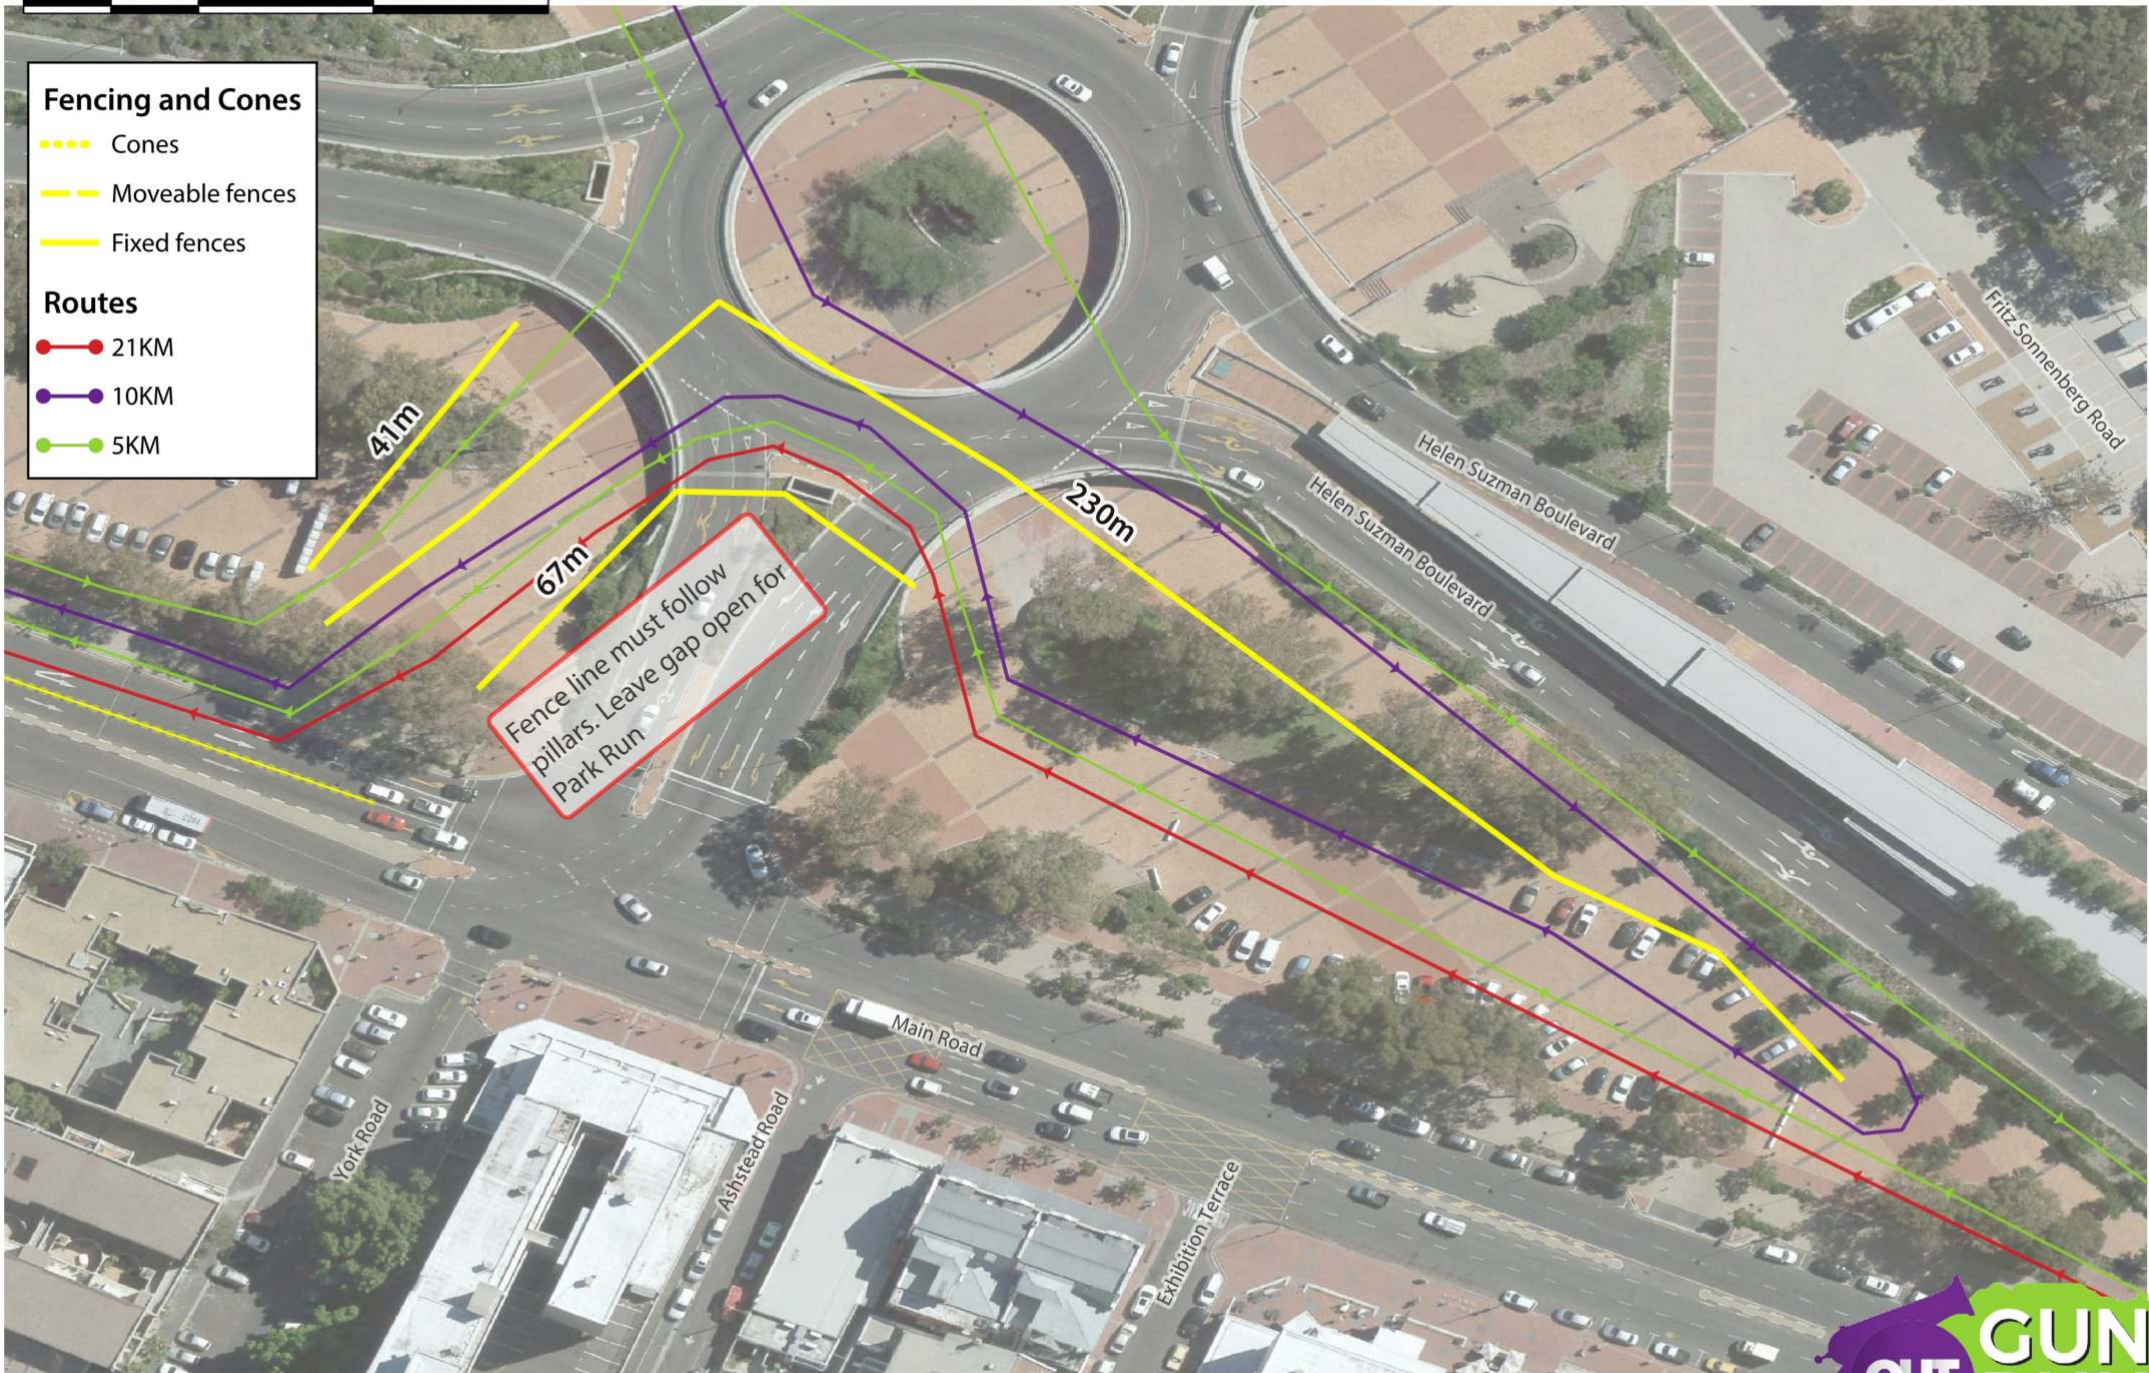

Fencing and Cones

- Cones
- Moveable fences
- Fixed fences

Routes

- 21KM
- 10KM
- 5KM

10 0 10 20 m

FENCING: Corner of Beach & Fritz Sonnenberg

Sunday, 20 October 2019

REVISION 1.0

10 0 10 20 m

- Fencing and Cones**
- Cones
 - Moveable fences
 - Fixed fences
- Routes**
- 21KM
 - 10KM
 - 5KM

Fencing and Cones

- Cones
- Moveable fences
- Fixed fences

Routes

- 21KM
- 10KM
- 5KM

Fencing and Cones

- Cones
- Moveable fences
- Fixed fences

Routes

- 21KM
- 10KM
- 5KM

Fencing and Cones

- Cones
- Moveable fences
- Fixed fences

Routes

- 21KM
- 10KM
- 5KM

10 0 10 20 m